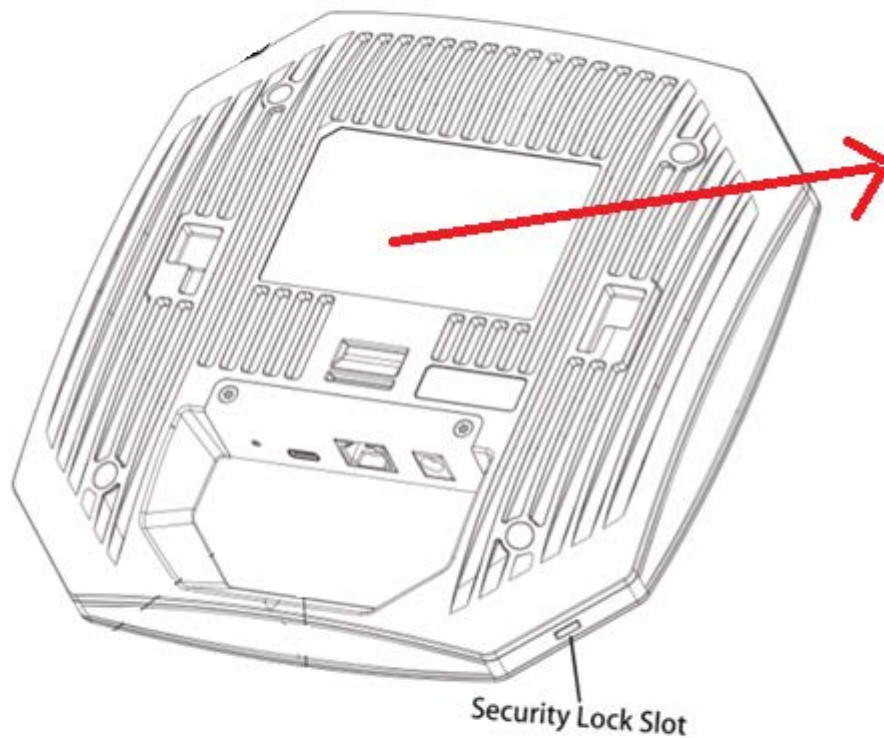

Bluetooth®

UK
CA

FCC ID: 2AI9TOAW-AP151X

Indoor Use only

LBL Rev: A

ALE USA Inc.

2000 Corporate Center Drive Thousand Oaks, CA 91320

EU importer: ALE INTERNATIONAL

Made in China

The label with FCC ID will be attached here on the bottom of the AP.

Security Lock Slot