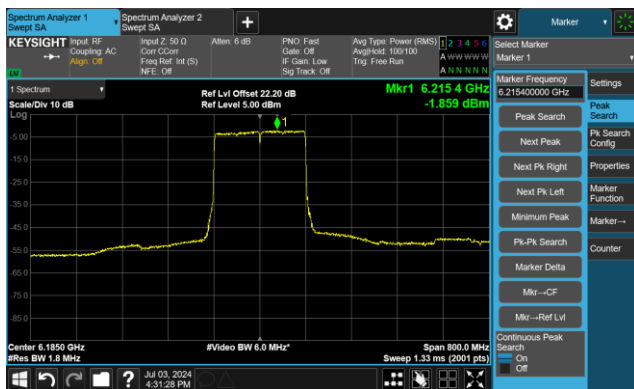

The Mask Data

Channel 183 (6865MHz)

The Reference Level

The Mask Data

802.11ax-HE80 - Ant 1

Channel 199 (6945MHz)

The Reference Level

The Mask Data

Channel 215 (7025MHz)

The Reference Level

The Mask Data

802.11ax-HE160 - Ant 1

Channel 15 (6025MHz)

The Reference Level

The Mask Data

Channel 47 (6185MHz)

The Reference Level

The Mask Data

Channel 79 (6345MHz)

The Reference Level

The Mask Data

802.11ax-HE160 - Ant 1

Channel 111 (6505MHz)

The Reference Level