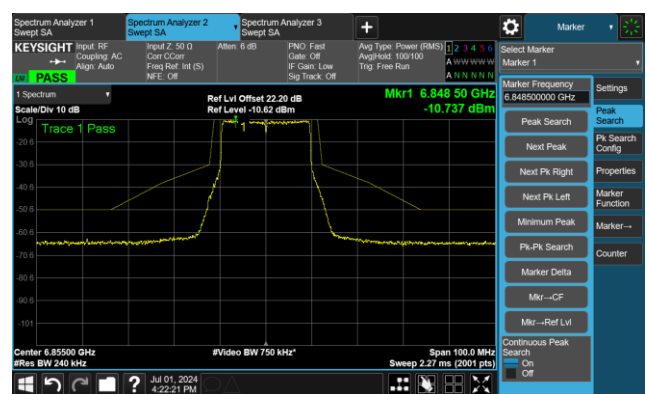

The Mask Data

Channel 105 (6475MHz)

The Reference Level

The Mask Data

Channel 113 (6515MHz)

The Reference Level

The Mask Data

802.11be-EHT20 - Ant 1

Channel 117 (6535MHz)

The Reference Level

The Mask Data

Channel 149 (6695MHz)

The Reference Level

The Mask Data

Channel 181 (6855MHz)

The Reference Level

The Mask Data

802.11be-EHT20 - Ant 1

Channel 185 (6875MHz)

The Reference Level

The Mask Data

Channel 189 (6895MHz)

The Reference Level

The Mask Data

Channel 209 (6995MHz)

The Reference Level

The Mask Data

802.11be-EHT20 - Ant 1

Channel 229 (7095MHz)

The Reference Level

The Mask Data