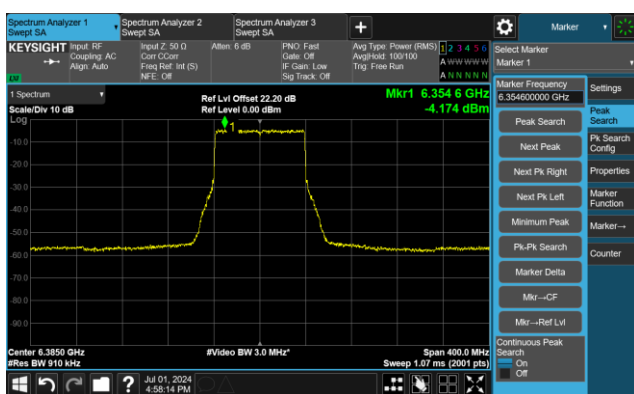

The Reference Level

The Mask Data

Channel 55 (6225MHz)

The Reference Level

The Mask Data

Channel 87 (6385MHz)

The Reference Level

The Mask Data

802.11ax-HE80 - Ant 1

Channel 103 (6465MHz)

The Reference Level

The Mask Data

Channel 119 (6545MHz)

The Reference Level

The Reference Level

Channel 135 (6625MHz)

The Reference Level

The Mask Data

802.11ax-HE80 - Ant 1

Channel 151 (6705MHz)

The Reference Level

The Mask Data

Channel 167 (6785MHz)

The Reference Level