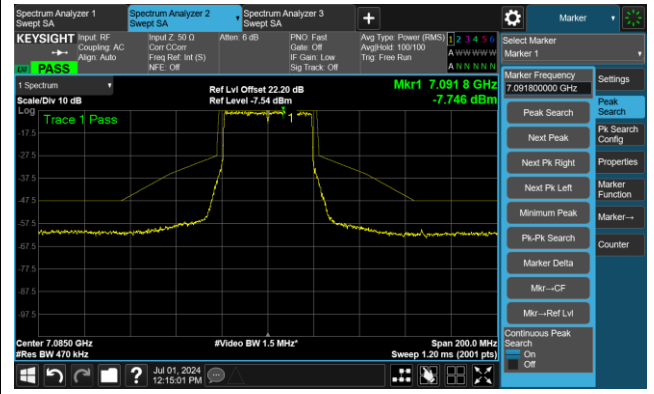

The Reference Level

The Mask Data

802.11ax-HE40 - Ant 1

Channel 227 (7085MHz)

The Reference Level

The Mask Data

802.11ax-HE80 - Ant 1

Channel 7 (5985MHz)

The Reference Level

The Mask Data

Channel 55 (6225MHz)

The Reference Level

The Mask Data

Channel 87 (6385MHz)

The Reference Level

The Mask Data

802.11ax-HE80 - Ant 1

Channel 103 (6465MHz)

The Reference Level

The Mask Data

Channel 119 (6545MHz)

The Reference Level

The Reference Level

Channel 135 (6625MHz)