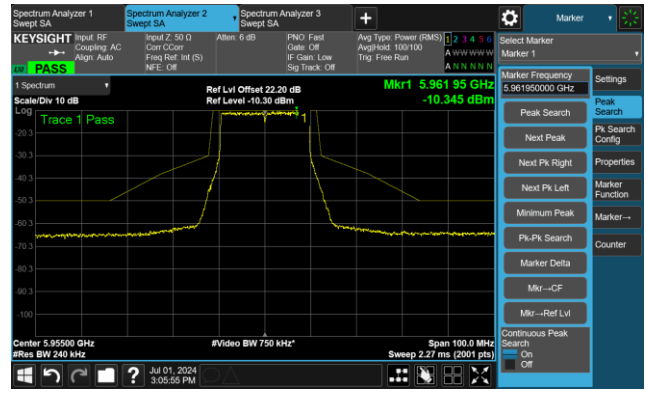

The Mask Data

Channel 143 (6665MHz)

The Reference Level

The Mask Data

Channel 175 (6825MHz)

The Reference Level

The Mask Data

802.11ax-HE160 - Ant 1

Channel 207 (6985MHz)

The Reference Level

The Mask Data

802.11be-EHT20 - Ant 1

Channel 1 (5955MHz)

The Reference Level

The Mask Data

Channel 49 (6195MHz)

The Reference Level

The Mask Data

Channel 93 (6415MHz)

The Reference Level

The Mask Data

802.11be-EHT20 - Ant 1

Channel 97 (6435MHz)

The Reference Level