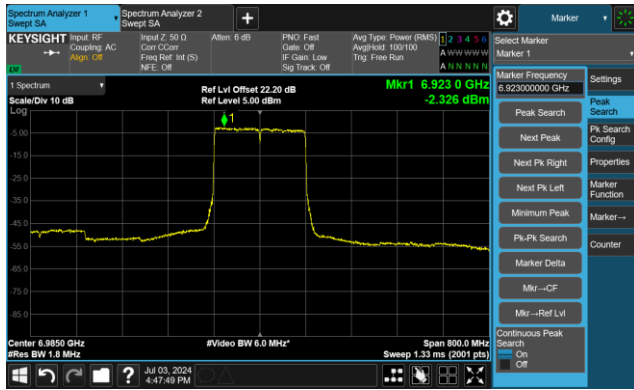

The Reference Level

The Mask Data

Channel 79 (6345MHz)

The Reference Level

The Mask Data

802.11ax-HE160 - Ant 1

Channel 111 (6505MHz)

The Reference Level

The Mask Data

Channel 143 (6665MHz)

The Reference Level

The Mask Data

Channel 175 (6825MHz)

The Reference Level

The Mask Data

802.11ax-HE160 - Ant 1

Channel 207 (6985MHz)

The Reference Level

The Mask Data

802.11be-EHT20 - Ant 1

Channel 1 (5955MHz)

The Reference Level

The Mask Data

Channel 49 (6195MHz)