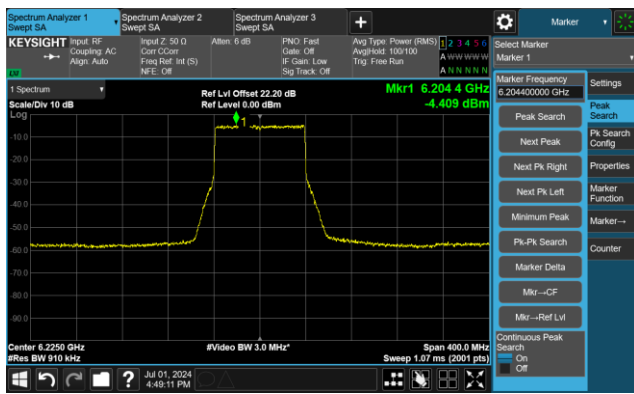

The Reference Level

The Mask Data

802.11ax-HE40 - Ant 1

Channel 227 (7085MHz)

The Reference Level

The Mask Data

802.11ax-HE80 - Ant 1

Channel 7 (5985MHz)

The Reference Level

The Mask Data

Channel 55 (6225MHz)

The Reference Level

The Mask Data

Channel 87 (6385MHz)

The Reference Level

The Mask Data

802.11ax-HE80 - Ant 1

Channel 103 (6465MHz)

The Reference Level

The Mask Data

Channel 119 (6545MHz)

The Reference Level

The Reference Level

Channel 135 (6625MHz)

The Reference Level

The Mask Data

802.11ax-HE80 - Ant 1

Channel 151 (6705MHz)

The Reference Level

The Mask Data

Channel 167 (6785MHz)

The Reference Level