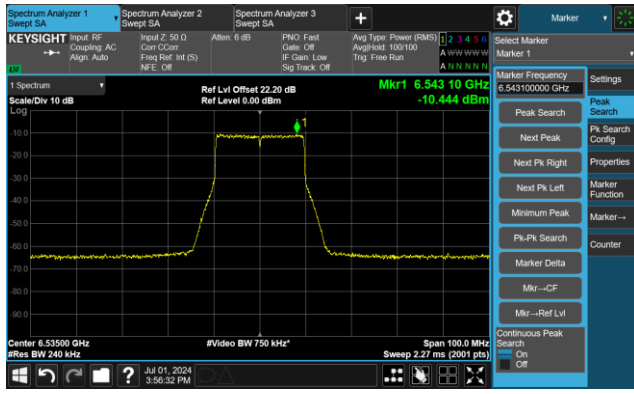

The Reference Level

The Mask Data

Channel 93 (6415MHz)

The Reference Level

The Mask Data

802.11be-EHT20 - Ant 1

Channel 97 (6435MHz)

The Reference Level

The Mask Data

Channel 105 (6475MHz)

The Reference Level

The Mask Data

Channel 113 (6515MHz)

The Reference Level

The Mask Data

802.11be-EHT20 - Ant 1

Channel 117 (6535MHz)

The Reference Level

The Mask Data

Channel 149 (6695MHz)

The Reference Level

The Mask Data

Channel 181 (6855MHz)

The Reference Level