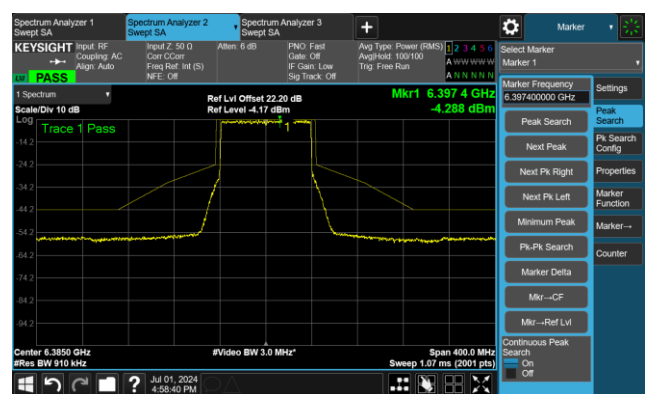

The Reference Level

The Mask Data

Channel 55 (6225MHz)

The Reference Level

The Mask Data

Channel 87 (6385MHz)

The Reference Level

The Mask Data

802.11ax-HE80 - Ant 1

Channel 103 (6465MHz)

The Reference Level

The Mask Data

Channel 119 (6545MHz)

The Reference Level

The Reference Level

Channel 135 (6625MHz)

The Reference Level

The Mask Data

802.11ax-HE80 - Ant 1

Channel 151 (6705MHz)

The Reference Level

The Mask Data

Channel 167 (6785MHz)

The Reference Level