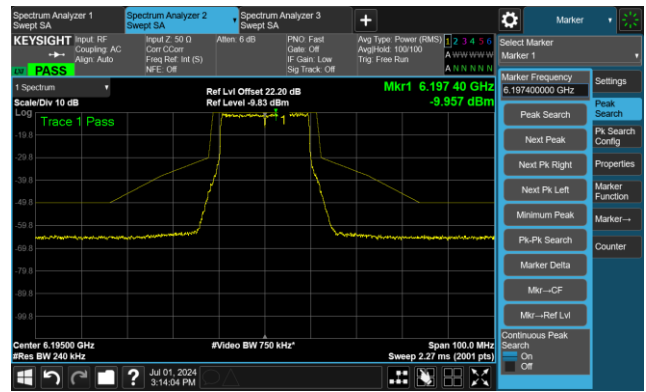

The Mask Data

Channel 143 (6665MHz)

The Reference Level

The Mask Data

Channel 175 (6825MHz)

The Reference Level

The Mask Data

802.11ax-HE160 - Ant 1

Channel 207 (6985MHz)

The Reference Level

The Mask Data

802.11be-EHT20 - Ant 1

Channel 1 (5955MHz)

The Reference Level

The Mask Data

Channel 49 (6195MHz)

The Reference Level

The Mask Data

Channel 93 (6415MHz)

The Reference Level

The Mask Data

802.11be-EHT20 - Ant 1

Channel 97 (6435MHz)

The Reference Level