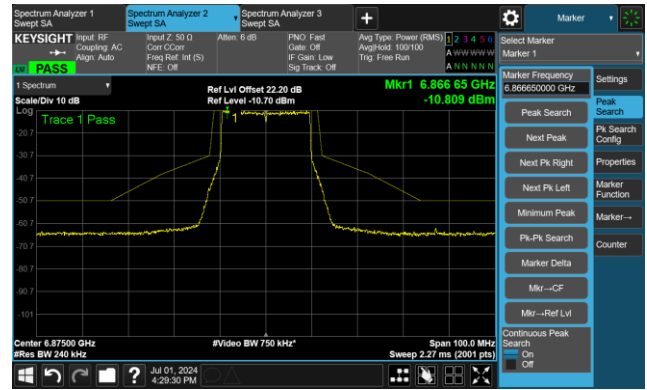

Channel 117 (6535MHz)

The Reference Level

The Mask Data

Channel 149 (6695MHz)

The Reference Level

The Mask Data

Channel 181 (6855MHz)

The Reference Level

The Mask Data

802.11be-EHT20 - Ant 1

Channel 185 (6875MHz)

The Reference Level

The Mask Data

Channel 189 (6895MHz)

The Reference Level

The Mask Data

Channel 209 (6995MHz)

The Reference Level

The Mask Data

802.11be-EHT20 - Ant 1

Channel 229 (7095MHz)

The Reference Level

The Mask Data