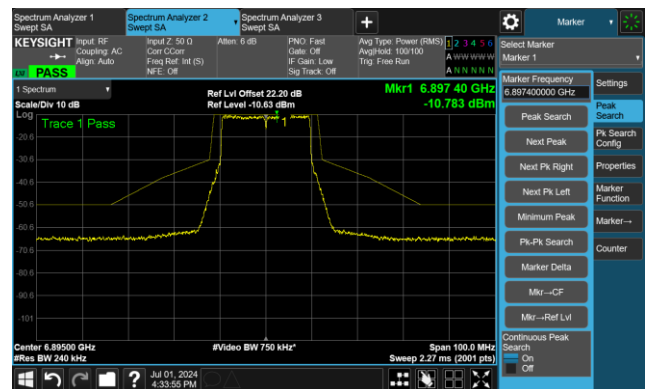

Channel 117 (6535MHz)

The Reference Level

The Mask Data

Channel 149 (6695MHz)

The Reference Level

The Mask Data

Channel 181 (6855MHz)

The Reference Level

The Mask Data

802.11be-EHT20 - Ant 1

Channel 185 (6875MHz)

The Reference Level

The Mask Data

Channel 189 (6895MHz)

The Reference Level

The Mask Data

Channel 209 (6995MHz)

The Reference Level

The Mask Data

802.11be-EHT20 - Ant 1

Channel 229 (7095MHz)

The Reference Level

The Mask Data