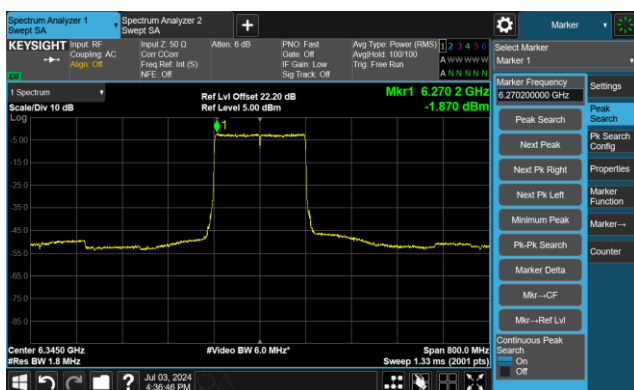

Channel 215 (7025MHz)

The Reference Level

The Mask Data

802.11ax-HE160 - Ant 1

Channel 15 (6025MHz)

The Reference Level

The Mask Data

Channel 47 (6185MHz)

The Reference Level

The Mask Data

Channel 79 (6345MHz)

The Reference Level

The Mask Data

802.11ax-HE160 - Ant 1

Channel 111 (6505MHz)

The Reference Level

The Mask Data

Channel 143 (6665MHz)

The Reference Level

The Mask Data

Channel 175 (6825MHz)

The Reference Level

The Mask Data

802.11ax-HE160 - Ant 1

Channel 207 (6985MHz)

The Reference Level

The Mask Data

802.11be-EHT20 - Ant 1

Channel 1 (5955MHz)

The Reference Level

The Mask Data

Channel 49 (6195MHz)