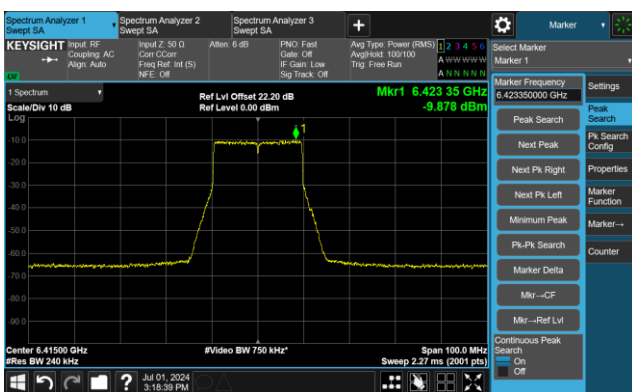

Channel 207 (6985MHz)

The Reference Level

The Mask Data

802.11be-EHT20 - Ant 1

Channel 1 (5955MHz)

The Reference Level

The Mask Data

Channel 49 (6195MHz)

The Reference Level

The Mask Data

Channel 93 (6415MHz)

The Reference Level

The Mask Data

802.11be-EHT20 - Ant 1

Channel 97 (6435MHz)

The Reference Level

The Mask Data

Channel 105 (6475MHz)

The Reference Level

The Mask Data

Channel 113 (6515MHz)

The Reference Level

The Mask Data

802.11be-EHT20 - Ant 1

Channel 117 (6535MHz)

The Reference Level

The Mask Data

Channel 149 (6695MHz)

The Reference Level

The Mask Data

Channel 181 (6855MHz)

The Reference Level