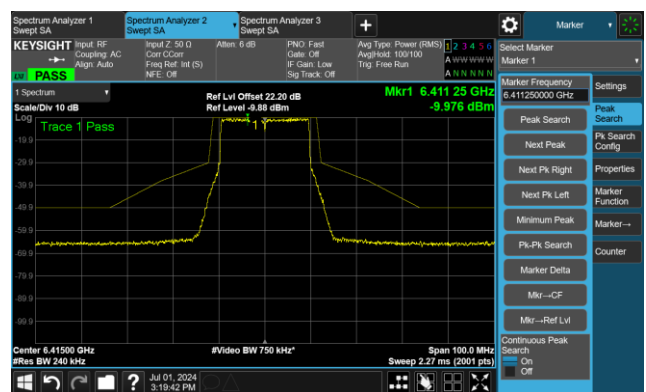

Channel 207 (6985MHz)

The Reference Level

The Mask Data

802.11be-EHT20 - Ant 1

Channel 1 (5955MHz)

The Reference Level

The Mask Data

Channel 49 (6195MHz)

The Reference Level

The Mask Data

Channel 93 (6415MHz)

The Reference Level

The Mask Data

802.11be-EHT20 - Ant 1

Channel 97 (6435MHz)

The Reference Level

The Mask Data

Channel 105 (6475MHz)

The Reference Level

The Mask Data

Channel 113 (6515MHz)

The Reference Level

The Mask Data

802.11be-EHT20 - Ant 1

Channel 117 (6535MHz)

The Reference Level

The Mask Data

Channel 149 (6695MHz)

The Reference Level

The Mask Data

Channel 181 (6855MHz)

The Reference Level