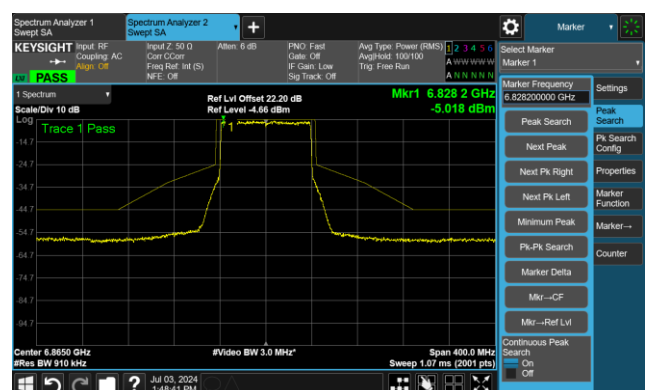

The Reference Level

The Mask Data

802.11ax-HE80 - Ant 1

Channel 151 (6705MHz)

The Reference Level

The Mask Data

Channel 167 (6785MHz)

The Reference Level

The Mask Data

Channel 183 (6865MHz)

The Reference Level

The Mask Data

802.11ax-HE80 - Ant 1

Channel 199 (6945MHz)

The Reference Level

The Mask Data

Channel 215 (7025MHz)

The Reference Level

The Mask Data

802.11ax-HE160 - Ant 1

Channel 15 (6025MHz)

The Reference Level

The Mask Data

Channel 47 (6185MHz)