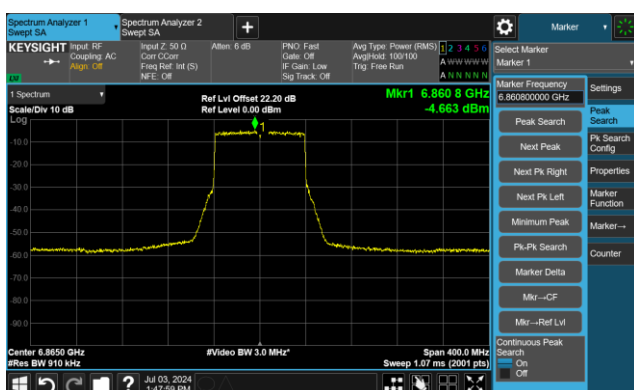

802.11ax-HE80 - Ant 1

Channel 103 (6465MHz)

The Reference Level

The Mask Data

Channel 119 (6545MHz)

The Reference Level

The Reference Level

Channel 135 (6625MHz)

The Reference Level

The Mask Data

802.11ax-HE80 - Ant 1

Channel 151 (6705MHz)

The Reference Level

The Mask Data

Channel 167 (6785MHz)

The Reference Level

The Mask Data

Channel 183 (6865MHz)

The Reference Level

The Mask Data

802.11ax-HE80 - Ant 1

Channel 199 (6945MHz)

The Reference Level

The Mask Data

Channel 215 (7025MHz)

The Reference Level

The Mask Data

802.11ax-HE160 - Ant 1

Channel 15 (6025MHz)

The Reference Level

The Mask Data

Channel 47 (6185MHz)