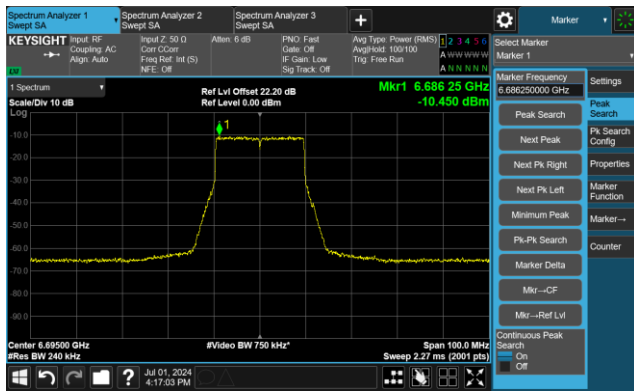

The Mask Data

Channel 105 (6475MHz)

The Reference Level

The Mask Data

Channel 113 (6515MHz)

The Reference Level

The Mask Data

802.11be-EHT20 - Ant 1

Channel 117 (6535MHz)

The Reference Level

The Mask Data

Channel 149 (6695MHz)

The Reference Level

The Mask Data

Channel 181 (6855MHz)

The Reference Level

The Mask Data

802.11be-EHT20 - Ant 1

Channel 185 (6875MHz)

The Reference Level

The Mask Data

Channel 189 (6895MHz)

The Reference Level

The Mask Data

Channel 209 (6995MHz)

The Reference Level

The Mask Data

802.11be-EHT20 - Ant 1

Channel 229 (7095MHz)

The Reference Level

The Mask Data