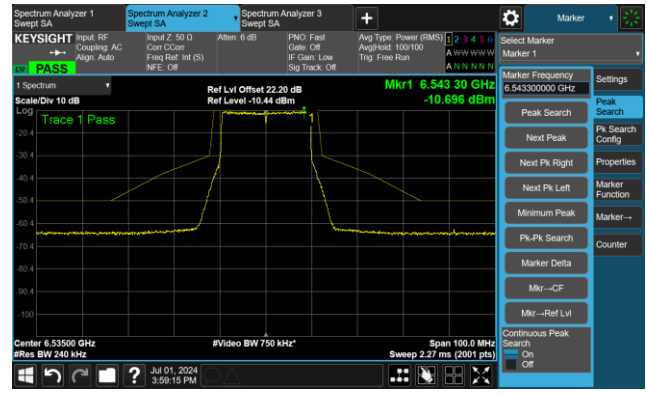

The Reference Level

The Mask Data

Channel 93 (6415MHz)

The Reference Level

The Mask Data

802.11be-EHT20 - Ant 1

Channel 97 (6435MHz)

The Reference Level

The Mask Data

Channel 105 (6475MHz)

The Reference Level

The Mask Data

Channel 113 (6515MHz)

The Reference Level

The Mask Data

802.11be-EHT20 - Ant 1

Channel 117 (6535MHz)

The Reference Level

The Mask Data

Channel 149 (6695MHz)

The Reference Level

The Mask Data

Channel 181 (6855MHz)

The Reference Level