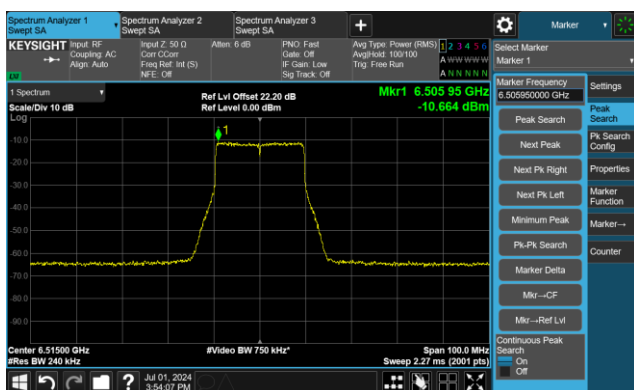

The Reference Level

The Mask Data

Channel 93 (6415MHz)

The Reference Level

The Mask Data

802.11be-EHT20 - Ant 1

Channel 97 (6435MHz)

The Reference Level

The Mask Data

Channel 105 (6475MHz)

The Reference Level

The Mask Data

Channel 113 (6515MHz)

The Reference Level

The Mask Data

802.11be-EHT20 - Ant 1

Channel 117 (6535MHz)

The Reference Level

The Mask Data

Channel 149 (6695MHz)

The Reference Level

The Mask Data

Channel 181 (6855MHz)

The Reference Level