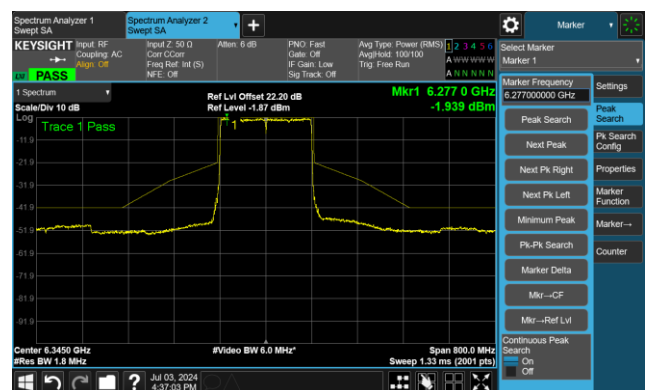

Channel 215 (7025MHz)

The Reference Level

The Mask Data

802.11ax-HE160 - Ant 1

Channel 15 (6025MHz)

The Reference Level

The Mask Data

Channel 47 (6185MHz)

The Reference Level

The Mask Data

Channel 79 (6345MHz)

The Reference Level

The Mask Data

802.11ax-HE160 - Ant 1

Channel 111 (6505MHz)

The Reference Level

The Mask Data

Channel 143 (6665MHz)

The Reference Level

The Mask Data

Channel 175 (6825MHz)

The Reference Level

The Mask Data

802.11ax-HE160 - Ant 1

Channel 207 (6985MHz)

The Reference Level

The Mask Data

802.11be-EHT20 - Ant 1

Channel 1 (5955MHz)

The Reference Level

The Mask Data

Channel 49 (6195MHz)