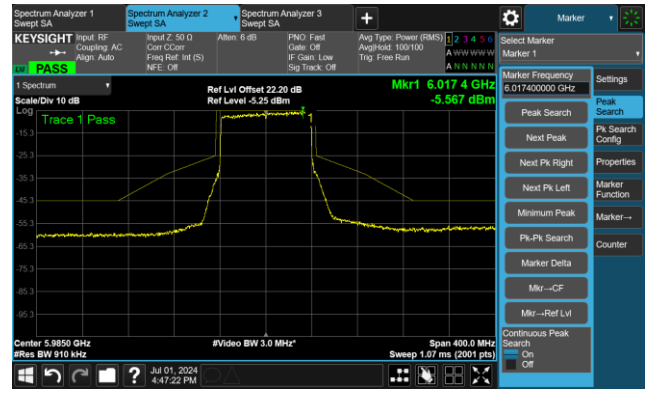

The Reference Level

The Mask Data

802.11ax-HE40 - Ant 1

Channel 227 (7085MHz)

The Reference Level

The Mask Data

802.11ax-HE80 - Ant 1

Channel 7 (5985MHz)

The Reference Level

The Mask Data

Channel 55 (6225MHz)

The Reference Level

The Mask Data

Channel 87 (6385MHz)

The Reference Level

The Mask Data

802.11ax-HE80 - Ant 1

Channel 103 (6465MHz)

The Reference Level

The Mask Data

Channel 119 (6545MHz)

The Reference Level

The Reference Level

Channel 135 (6625MHz)