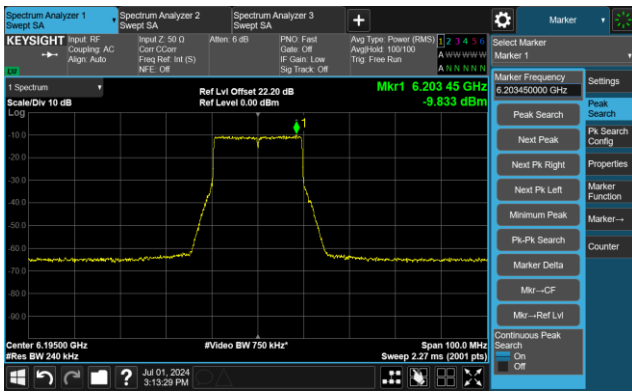

The Mask Data

Channel 143 (6665MHz)

The Reference Level

The Mask Data

Channel 175 (6825MHz)

The Reference Level

The Mask Data

802.11ax-HE160 - Ant 1

Channel 207 (6985MHz)

The Reference Level

The Mask Data

802.11be-EHT20 - Ant 1

Channel 1 (5955MHz)

The Reference Level

The Mask Data

Channel 49 (6195MHz)

The Reference Level

The Mask Data

Channel 93 (6415MHz)

The Reference Level

The Mask Data

802.11be-EHT20 - Ant 1

Channel 97 (6435MHz)

The Reference Level