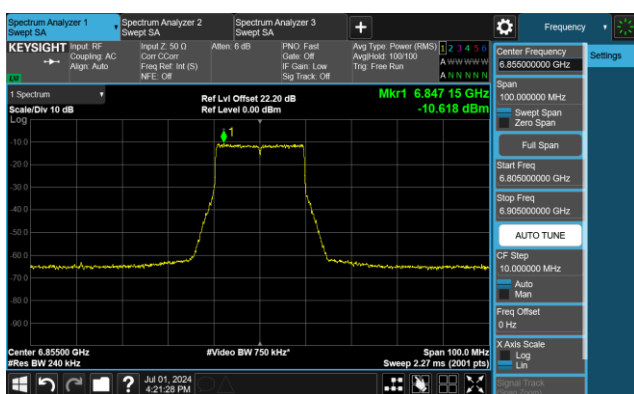

The Mask Data

Channel 105 (6475MHz)

The Reference Level

The Mask Data

Channel 113 (6515MHz)

The Reference Level

The Mask Data

802.11be-EHT20 - Ant 1

Channel 117 (6535MHz)

The Reference Level

The Mask Data

Channel 149 (6695MHz)

The Reference Level

The Mask Data

Channel 181 (6855MHz)

The Reference Level

The Mask Data

802.11be-EHT20 - Ant 1

Channel 185 (6875MHz)

The Reference Level

The Mask Data

Channel 189 (6895MHz)

The Reference Level

The Mask Data

Channel 209 (6995MHz)

The Reference Level

The Mask Data

802.11be-EHT20 - Ant 1

Channel 229 (7095MHz)

The Reference Level

The Mask Data