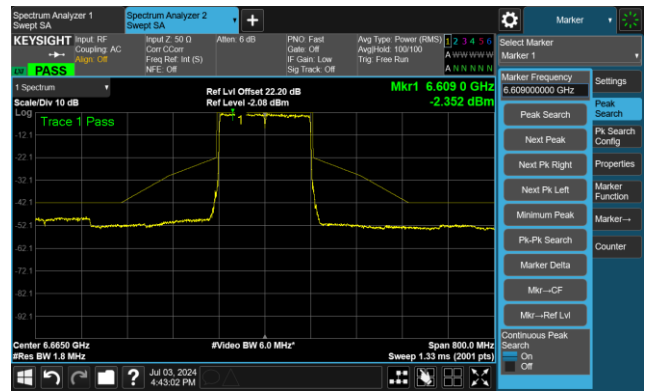

The Reference Level

The Mask Data

Channel 79 (6345MHz)

The Reference Level

The Mask Data

802.11ax-HE160 - Ant 1

Channel 111 (6505MHz)

The Reference Level

The Mask Data

Channel 143 (6665MHz)

The Reference Level

The Mask Data

Channel 175 (6825MHz)

The Reference Level

The Mask Data

802.11ax-HE160 - Ant 1

Channel 207 (6985MHz)

The Reference Level

The Mask Data

802.11be-EHT20 - Ant 1

Channel 1 (5955MHz)

The Reference Level

The Mask Data

Channel 49 (6195MHz)