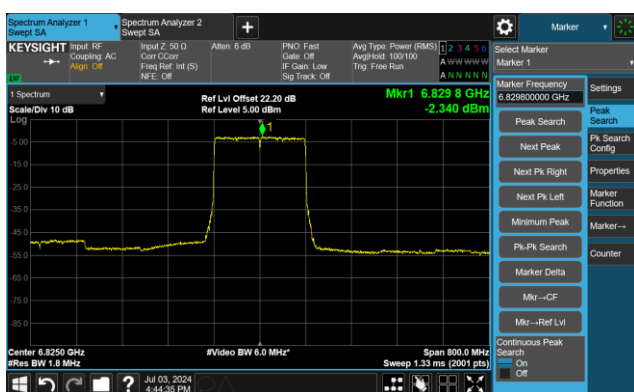

The Reference Level

The Mask Data

Channel 79 (6345MHz)

The Reference Level

The Mask Data

802.11ax-HE160 - Ant 1

Channel 111 (6505MHz)

The Reference Level

The Mask Data

Channel 143 (6665MHz)

The Reference Level

The Mask Data

Channel 175 (6825MHz)

The Reference Level

The Mask Data

802.11ax-HE160 - Ant 1

Channel 207 (6985MHz)

The Reference Level

The Mask Data

802.11be-EHT20 - Ant 1

Channel 1 (5955MHz)

The Reference Level

The Mask Data

Channel 49 (6195MHz)

The Reference Level

The Mask Data

Channel 93 (6415MHz)

The Reference Level

The Mask Data

802.11be-EHT20 - Ant 1

Channel 97 (6435MHz)

The Reference Level