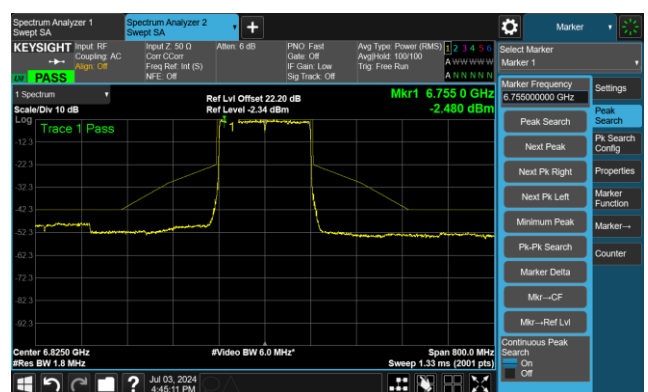

The Reference Level

The Mask Data

Channel 79 (6345MHz)

The Reference Level

The Mask Data

802.11ax-HE160 - Ant 1

Channel 111 (6505MHz)

The Reference Level

The Mask Data

Channel 143 (6665MHz)

The Reference Level

The Mask Data

Channel 175 (6825MHz)

The Reference Level

The Mask Data

802.11ax-HE160 - Ant 1

Channel 207 (6985MHz)

The Reference Level

The Mask Data

802.11be-EHT20 - Ant 1

Channel 1 (5955MHz)

The Reference Level

The Mask Data

Channel 49 (6195MHz)

The Reference Level

The Mask Data

Channel 93 (6415MHz)

The Reference Level

The Mask Data

802.11be-EHT20 - Ant 1

Channel 97 (6435MHz)

The Reference Level