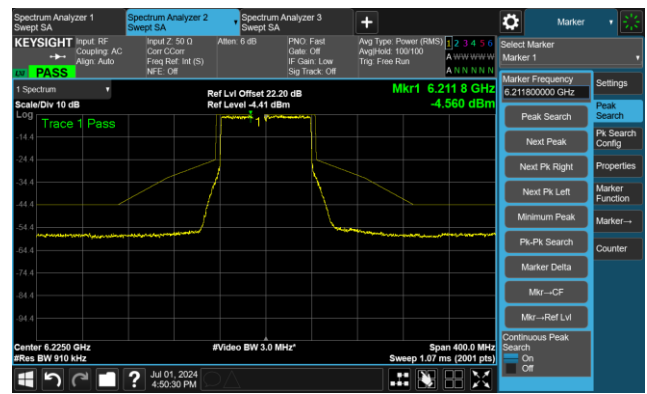

The Reference Level

The Mask Data

Channel 55 (6225MHz)

The Reference Level

The Mask Data

Channel 87 (6385MHz)

The Reference Level

The Mask Data

802.11ax-HE80 - Ant 1

Channel 103 (6465MHz)

The Reference Level

The Mask Data

Channel 119 (6545MHz)

The Reference Level

The Reference Level

Channel 135 (6625MHz)

The Reference Level

The Mask Data

802.11ax-HE80 - Ant 1

Channel 151 (6705MHz)

The Reference Level

The Mask Data

Channel 167 (6785MHz)

The Reference Level