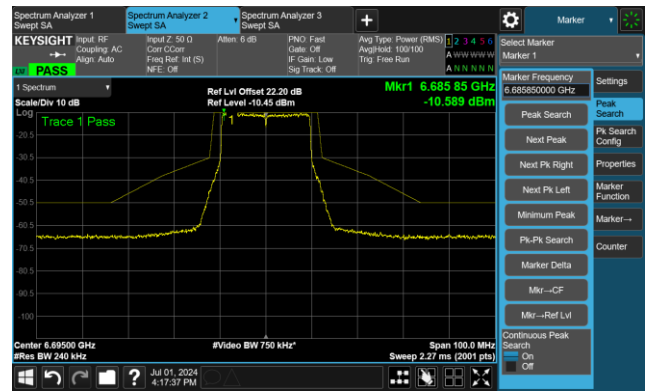

The Mask Data

Channel 105 (6475MHz)

The Reference Level

The Mask Data

Channel 113 (6515MHz)

The Reference Level

The Mask Data

802.11be-EHT20 - Ant 1

Channel 117 (6535MHz)

The Reference Level

The Mask Data

Channel 149 (6695MHz)

The Reference Level

The Mask Data

Channel 181 (6855MHz)

The Reference Level

The Mask Data

802.11be-EHT20 - Ant 1

Channel 185 (6875MHz)

The Reference Level

The Mask Data

Channel 189 (6895MHz)

The Reference Level

The Mask Data

Channel 209 (6995MHz)

The Reference Level

The Mask Data

802.11be-EHT20 - Ant 1

Channel 229 (7095MHz)

The Reference Level

The Mask Data