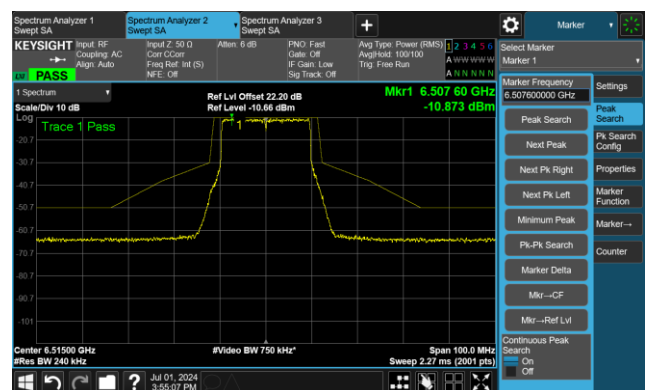

The Reference Level

The Mask Data

Channel 93 (6415MHz)

The Reference Level

The Mask Data

802.11be-EHT20 - Ant 1

Channel 97 (6435MHz)

The Reference Level

The Mask Data

Channel 105 (6475MHz)

The Reference Level

The Mask Data

Channel 113 (6515MHz)

The Reference Level

The Mask Data

802.11be-EHT20 - Ant 1

Channel 117 (6535MHz)

The Reference Level

The Mask Data

Channel 149 (6695MHz)

The Reference Level

The Mask Data

Channel 181 (6855MHz)

The Reference Level