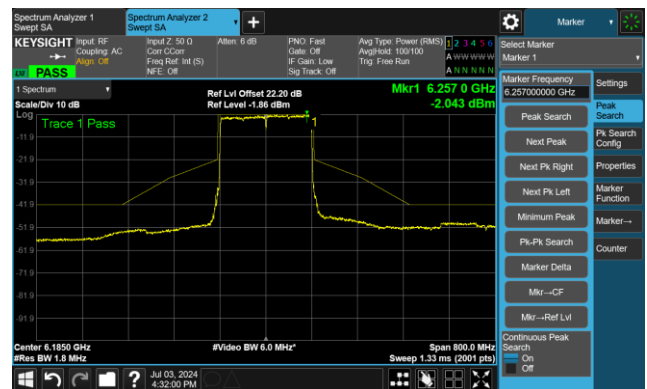

The Mask Data

Channel 183 (6865MHz)

The Reference Level

The Mask Data

802.11ax-HE80 - Ant 1

Channel 199 (6945MHz)

The Reference Level

The Mask Data

Channel 215 (7025MHz)

The Reference Level

The Mask Data

802.11ax-HE160 - Ant 1

Channel 15 (6025MHz)

The Reference Level

The Mask Data

Channel 47 (6185MHz)

The Reference Level

The Mask Data

Channel 79 (6345MHz)

The Reference Level

The Mask Data

802.11ax-HE160 - Ant 1

Channel 111 (6505MHz)

The Reference Level