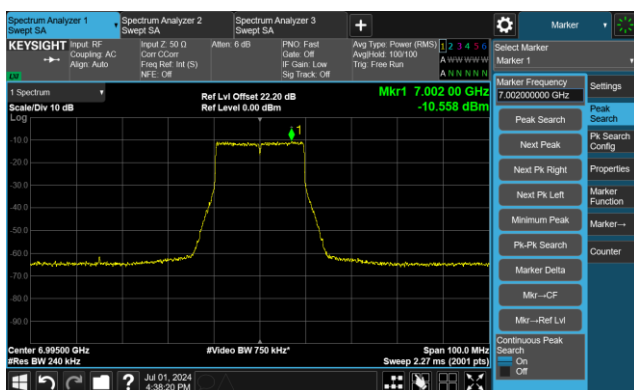

Channel 117 (6535MHz)

The Reference Level

The Mask Data

Channel 149 (6695MHz)

The Reference Level

The Mask Data

Channel 181 (6855MHz)

The Reference Level

The Mask Data

802.11be-EHT20 - Ant 1

Channel 185 (6875MHz)

The Reference Level

The Mask Data

Channel 189 (6895MHz)

The Reference Level

The Mask Data

Channel 209 (6995MHz)

The Reference Level

The Mask Data

802.11be-EHT20 - Ant 1

Channel 229 (7095MHz)

The Reference Level

The Mask Data