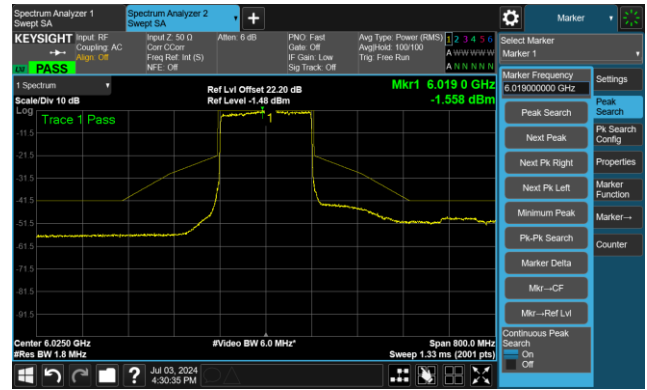

The Mask Data

Channel 183 (6865MHz)

The Reference Level

The Mask Data

802.11ax-HE80 - Ant 1

Channel 199 (6945MHz)

The Reference Level

The Mask Data

Channel 215 (7025MHz)

The Reference Level

The Mask Data

802.11ax-HE160 - Ant 1

Channel 15 (6025MHz)

The Reference Level

The Mask Data

Channel 47 (6185MHz)

The Reference Level

The Mask Data

Channel 79 (6345MHz)

The Reference Level

The Mask Data

802.11ax-HE160 - Ant 1

Channel 111 (6505MHz)

The Reference Level