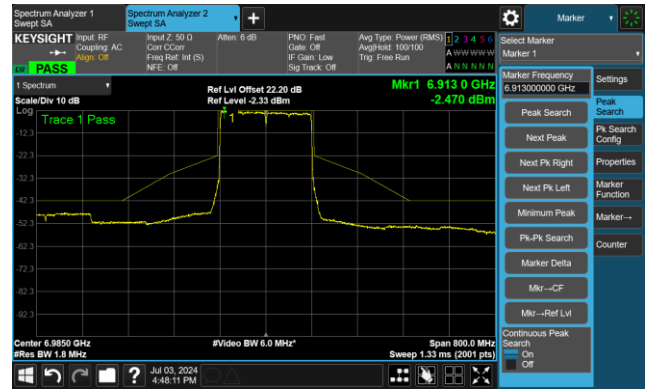

The Reference Level

The Mask Data

Channel 79 (6345MHz)

The Reference Level

The Mask Data

802.11ax-HE160 - Ant 1

Channel 111 (6505MHz)

The Reference Level

The Mask Data

Channel 143 (6665MHz)

The Reference Level

The Mask Data

Channel 175 (6825MHz)

The Reference Level

The Mask Data

802.11ax-HE160 - Ant 1

Channel 207 (6985MHz)

The Reference Level

The Mask Data

802.11be-EHT20 - Ant 1

Channel 1 (5955MHz)

The Reference Level

The Mask Data

Channel 49 (6195MHz)

The Reference Level

The Mask Data

Channel 93 (6415MHz)

The Reference Level

The Mask Data

802.11be-EHT20 - Ant 1

Channel 97 (6435MHz)

The Reference Level