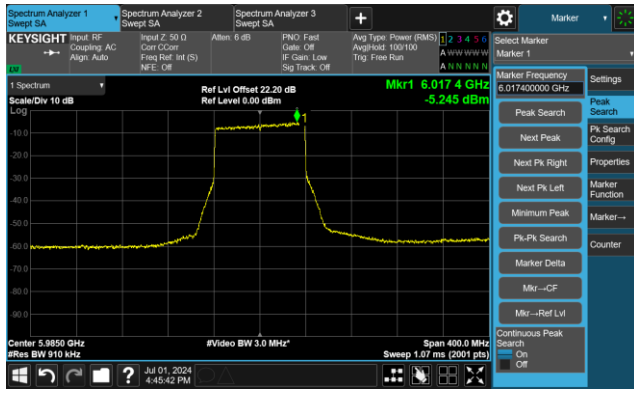

The Reference Level

The Mask Data

802.11ax-HE40 - Ant 1

Channel 227 (7085MHz)

The Reference Level

The Mask Data

802.11ax-HE80 - Ant 1

Channel 7 (5985MHz)

The Reference Level

The Mask Data

Channel 55 (6225MHz)

The Reference Level

The Mask Data

Channel 87 (6385MHz)

The Reference Level

The Mask Data

802.11ax-HE80 - Ant 1

Channel 103 (6465MHz)

The Reference Level

The Mask Data

Channel 119 (6545MHz)

The Reference Level

The Reference Level

Channel 135 (6625MHz)