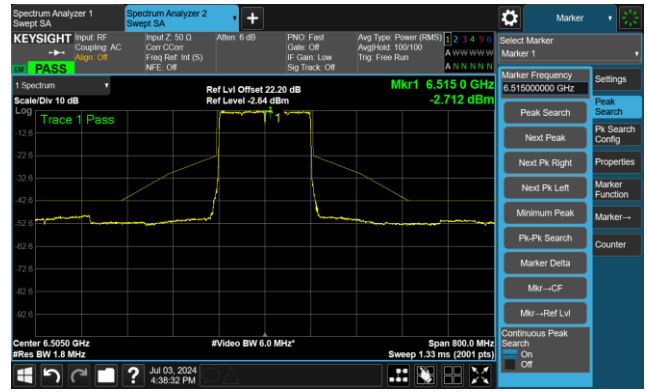

Channel 215 (7025MHz)

The Reference Level

The Mask Data

802.11ax-HE160 - Ant 1

Channel 15 (6025MHz)

The Reference Level

The Mask Data

Channel 47 (6185MHz)

The Reference Level

The Mask Data

Channel 79 (6345MHz)

The Reference Level

The Mask Data

802.11ax-HE160 - Ant 1

Channel 111 (6505MHz)

The Reference Level

The Mask Data

Channel 143 (6665MHz)

The Reference Level

The Mask Data

Channel 175 (6825MHz)

The Reference Level

The Mask Data

802.11ax-HE160 - Ant 1

Channel 207 (6985MHz)

The Reference Level

The Mask Data

802.11be-EHT20 - Ant 1

Channel 1 (5955MHz)

The Reference Level

The Mask Data

Channel 49 (6195MHz)