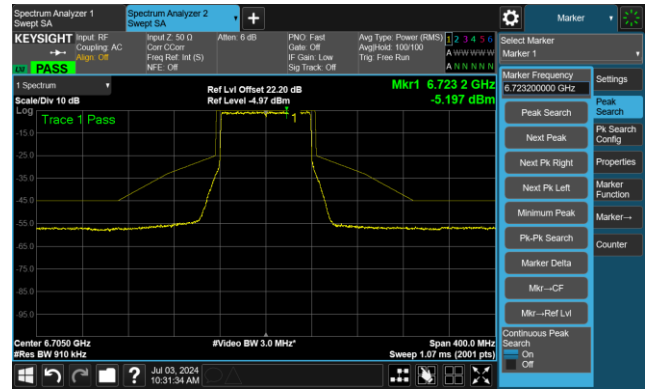

802.11ax-HE80 - Ant 1

Channel 103 (6465MHz)

The Reference Level

The Mask Data

Channel 119 (6545MHz)

The Reference Level

The Reference Level

Channel 135 (6625MHz)

The Reference Level

The Mask Data

802.11ax-HE80 - Ant 1

Channel 151 (6705MHz)

The Reference Level

The Mask Data

Channel 167 (6785MHz)

The Reference Level

The Mask Data

Channel 183 (6865MHz)

The Reference Level

The Mask Data

802.11ax-HE80 - Ant 1

Channel 199 (6945MHz)

The Reference Level

The Mask Data

Channel 215 (7025MHz)

The Reference Level

The Mask Data

802.11ax-HE160 - Ant 1

Channel 15 (6025MHz)

The Reference Level

The Mask Data

Channel 47 (6185MHz)