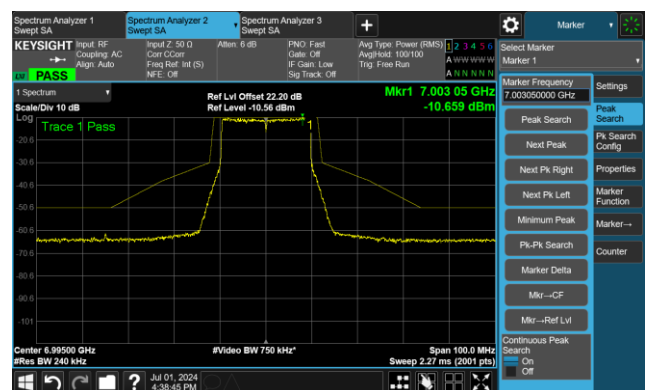

Channel 117 (6535MHz)

The Reference Level

The Mask Data

Channel 149 (6695MHz)

The Reference Level

The Mask Data

Channel 181 (6855MHz)

The Reference Level

The Mask Data

802.11be-EHT20 - Ant 1

Channel 185 (6875MHz)

The Reference Level

The Mask Data

Channel 189 (6895MHz)

The Reference Level

The Mask Data

Channel 209 (6995MHz)

The Reference Level

The Mask Data

802.11be-EHT20 - Ant 1

Channel 229 (7095MHz)

The Reference Level

The Mask Data