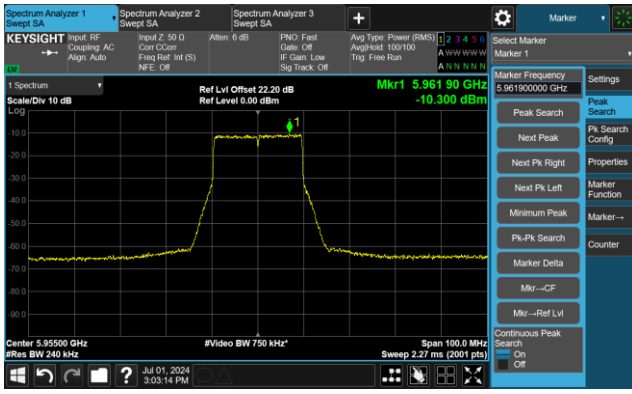

The Mask Data

Channel 143 (6665MHz)

The Reference Level

The Mask Data

Channel 175 (6825MHz)

The Reference Level

The Mask Data

802.11ax-HE160 - Ant 1

Channel 207 (6985MHz)

The Reference Level

The Mask Data

802.11be-EHT20 - Ant 1

Channel 1 (5955MHz)

The Reference Level

The Mask Data

Channel 49 (6195MHz)

The Reference Level

The Mask Data

Channel 93 (6415MHz)

The Reference Level

The Mask Data

802.11be-EHT20 - Ant 1

Channel 97 (6435MHz)

The Reference Level