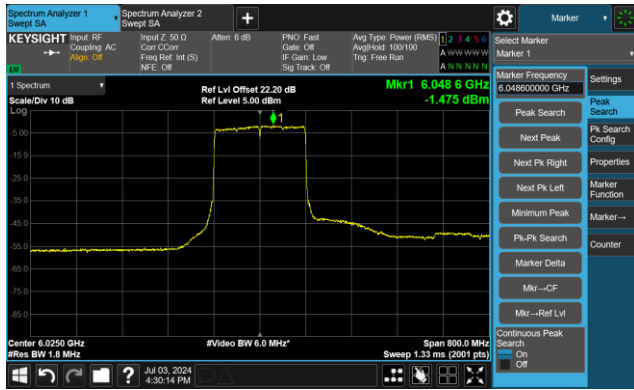

The Mask Data

Channel 183 (6865MHz)

The Reference Level

The Mask Data

802.11ax-HE80 - Ant 1

Channel 199 (6945MHz)

The Reference Level

The Mask Data

Channel 215 (7025MHz)

The Reference Level

The Mask Data

802.11ax-HE160 - Ant 1

Channel 15 (6025MHz)

The Reference Level

The Mask Data

Channel 47 (6185MHz)

The Reference Level

The Mask Data

Channel 79 (6345MHz)

The Reference Level

The Mask Data

802.11ax-HE160 - Ant 1

Channel 111 (6505MHz)

The Reference Level