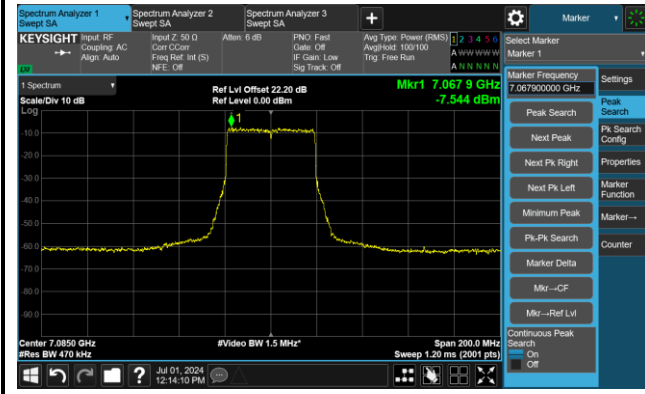

The Reference Level

The Mask Data

802.11ax-HE40 - Ant 1

Channel 227 (7085MHz)

The Reference Level

The Mask Data

802.11ax-HE80 - Ant 1

Channel 7 (5985MHz)

The Reference Level

The Mask Data

Channel 55 (6225MHz)

The Reference Level

The Mask Data

Channel 87 (6385MHz)

The Reference Level

The Mask Data