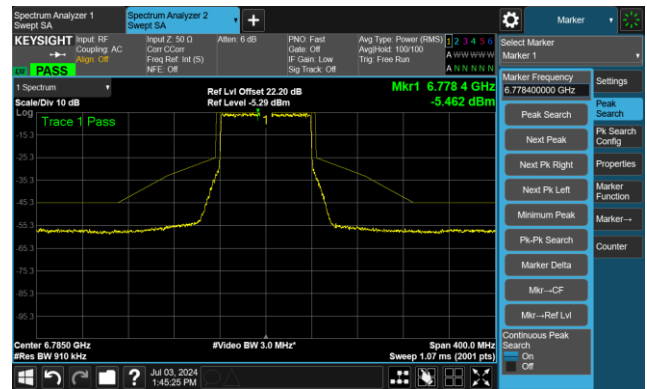

802.11ax-HE80 - Ant 1

Channel 103 (6465MHz)

The Reference Level

The Mask Data

Channel 119 (6545MHz)

The Reference Level

The Reference Level

Channel 135 (6625MHz)

The Reference Level

The Mask Data

802.11ax-HE80 - Ant 1

Channel 151 (6705MHz)

The Reference Level

The Mask Data

Channel 167 (6785MHz)

The Reference Level

The Mask Data

Channel 183 (6865MHz)

The Reference Level

The Mask Data

802.11ax-HE80 - Ant 1

Channel 199 (6945MHz)

The Reference Level

The Mask Data