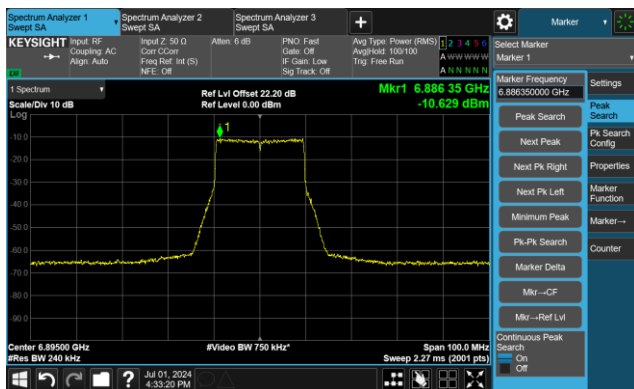

Channel 117 (6535MHz)

The Reference Level

The Mask Data

Channel 149 (6695MHz)

The Reference Level

The Mask Data

Channel 181 (6855MHz)

The Reference Level

The Mask Data

802.11be-EHT20 - Ant 1

Channel 185 (6875MHz)

The Reference Level

The Mask Data

Channel 189 (6895MHz)

The Reference Level

The Mask Data

Channel 209 (6995MHz)

The Reference Level

The Mask Data

802.11be-EHT20 - Ant 1

Channel 229 (7095MHz)

The Reference Level

The Mask Data