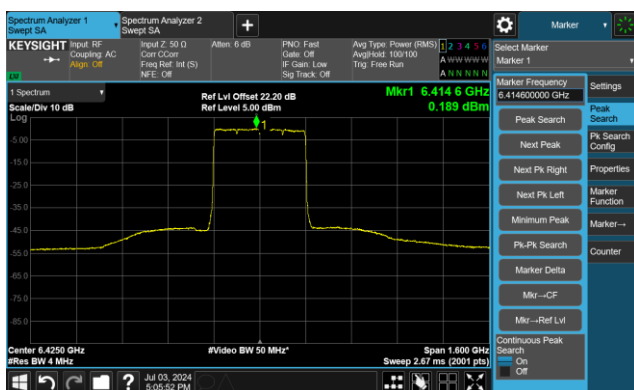

The Mask Data

Channel 63 (6265MHz)

The Reference Level

The Mask Data

Channel 95 (6425MHz)

The Reference Level

The Mask Data

802.11be-EHT320 - Ant 0
Channel 127 (6585MHz)

Channel 159 (6745MHz)

Channel 191 (6905MHz)

802.11ax-HE20 - Ant 1

Channel 1 (5955MHz)

The Reference Level

The Mask Data

Channel 49 (6195MHz)

The Reference Level

The Mask Data

Channel 93 (6415MHz)

The Reference Level

The Mask Data

802.11ax-HE20 - Ant 1

Channel 97 (6435MHz)

The Reference Level

The Mask Data