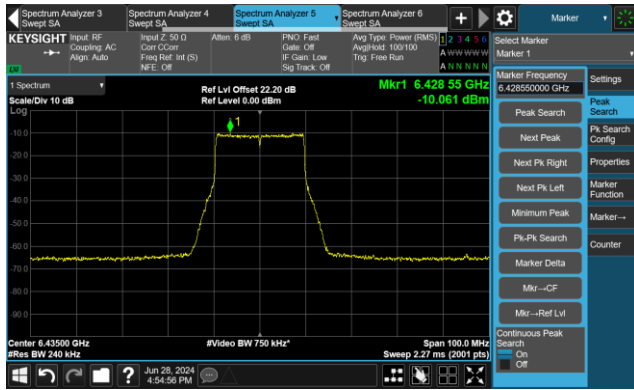

Channel 159 (6745MHz)

Channel 191 (6905MHz)

802.11ax-HE20 - Ant 1

Channel 1 (5955MHz)

The Reference Level

The Mask Data

Channel 49 (6195MHz)

The Reference Level

The Mask Data

Channel 93 (6415MHz)

The Reference Level

The Mask Data

802.11ax-HE20 - Ant 1

Channel 97 (6435MHz)

The Reference Level

The Mask Data

Channel 105 (6475MHz)

The Reference Level

The Mask Data

Channel 113 (6515MHz)

The Reference Level

The Mask Data

802.11ax-HE20 - Ant 1

Channel 117 (6535MHz)

The Reference Level

The Mask Data

Channel 149 (6695MHz)

The Reference Level

The Mask Data

Channel 181 (6855MHz)

The Reference Level

The Mask Data