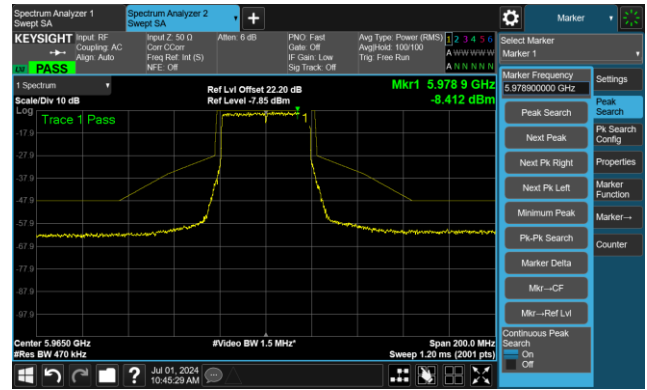

802.11ax-HE20 - Ant 1

Channel 185 (6875MHz)

The Reference Level

The Mask Data

Channel 189 (6895MHz)

The Reference Level

The Mask Data

Channel 209 (6995MHz)

The Reference Level

The Mask Data

802.11ax-HE20 - Ant 1

Channel 229 (7095MHz)

The Reference Level

The Mask Data

802.11ax-HE40 - Ant 1

Channel 3 (5965MHz)

The Reference Level

The Mask Data

Channel 51 (6205MHz)

The Reference Level

The Mask Data

Channel 91 (6405MHz)

The Reference Level

The Mask Data