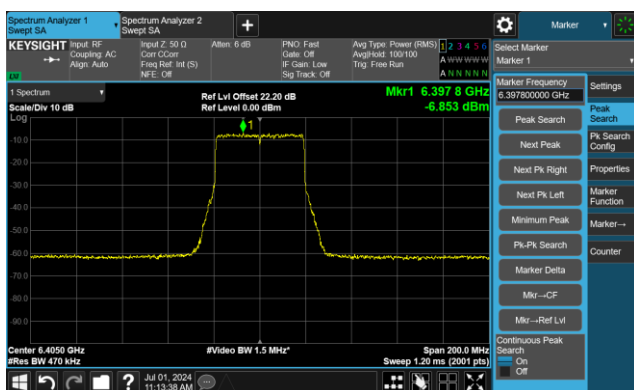

The Reference Level

The Mask Data

802.11ax-HE20 - Ant 1

Channel 229 (7095MHz)

The Reference Level

The Mask Data

802.11ax-HE40 - Ant 1

Channel 3 (5965MHz)

The Reference Level

The Mask Data

Channel 51 (6205MHz)

The Reference Level

The Mask Data

Channel 91 (6405MHz)

The Reference Level

The Mask Data

802.11ax-HE40 - Ant 1

Channel 99 (6445MHz)

The Reference Level

The Mask Data

Channel 107 (6485MHz)

The Reference Level

The Mask Data

Channel 115 (6525MHz)