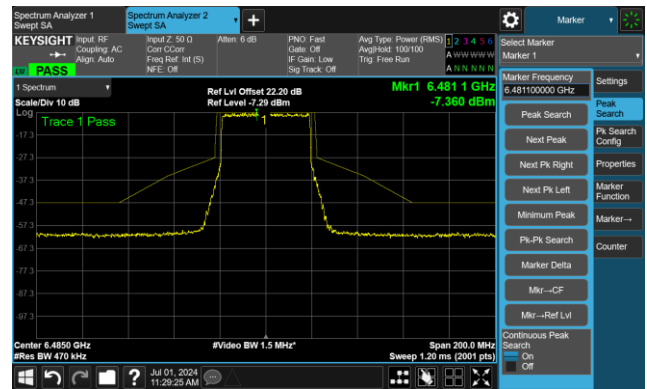

The Reference Level

The Mask Data

Channel 51 (6205MHz)

The Reference Level

The Mask Data

Channel 91 (6405MHz)

The Reference Level

The Mask Data

802.11ax-HE40 - Ant 1

Channel 99 (6445MHz)

The Reference Level

The Mask Data

Channel 107 (6485MHz)

The Reference Level

The Mask Data

Channel 115 (6525MHz)

The Reference Level

The Mask Data

802.11ax-HE40 - Ant 1

Channel 123 (6565MHz)

The Reference Level

The Mask Data

Channel 147 (6685MHz)

The Reference Level

The Mask Data

Channel 179 (6845MHz)

The Reference Level

The Mask Data