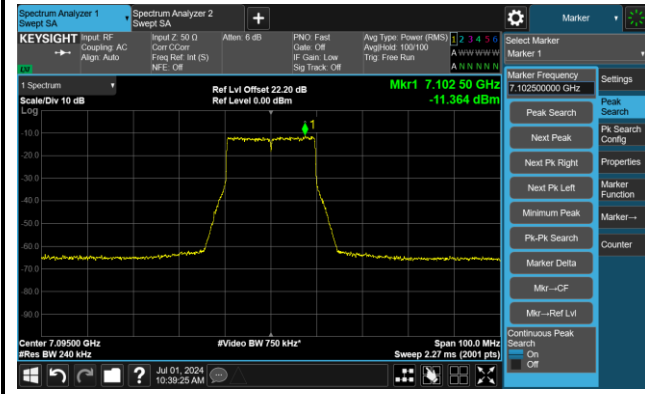

802.11ax-HE20 - Ant 1

Channel 185 (6875MHz)

The Reference Level

The Mask Data

Channel 189 (6895MHz)

The Reference Level

The Mask Data

Channel 209 (6995MHz)

The Reference Level

The Mask Data

802.11ax-HE20 - Ant 1

Channel 229 (7095MHz)

The Reference Level

The Mask Data

802.11ax-HE40 - Ant 1

Channel 3 (5965MHz)

The Reference Level

The Mask Data

Channel 51 (6205MHz)

The Reference Level

The Mask Data

Channel 91 (6405MHz)

The Reference Level

The Mask Data