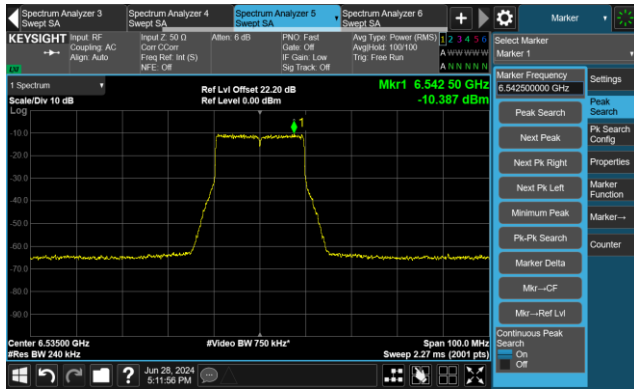

The Mask Data

Channel 93 (6415MHz)

The Reference Level

The Mask Data

802.11ax-HE20 - Ant 1

Channel 97 (6435MHz)

The Reference Level

The Mask Data

Channel 105 (6475MHz)

The Reference Level

The Mask Data

Channel 113 (6515MHz)

The Reference Level

The Mask Data

802.11ax-HE20 - Ant 1

Channel 117 (6535MHz)

The Reference Level

The Mask Data

Channel 149 (6695MHz)

The Reference Level

The Mask Data

Channel 181 (6855MHz)

The Reference Level

The Mask Data

802.11ax-HE20 - Ant 1

Channel 185 (6875MHz)

The Reference Level

The Mask Data

Channel 189 (6895MHz)

The Reference Level

The Mask Data

Channel 209 (6995MHz)