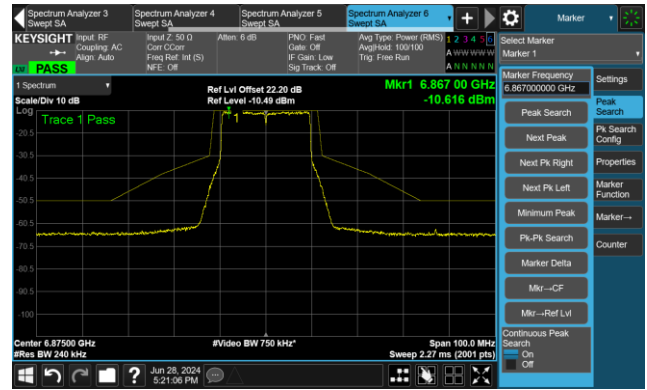

Channel 105 (6475MHz)

The Reference Level

The Mask Data

Channel 113 (6515MHz)

The Reference Level

The Mask Data

802.11ax-HE20 - Ant 1

Channel 117 (6535MHz)

The Reference Level

The Mask Data

Channel 149 (6695MHz)

The Reference Level

The Mask Data

Channel 181 (6855MHz)

The Reference Level

The Mask Data

802.11ax-HE20 - Ant 1

Channel 185 (6875MHz)

The Reference Level

The Mask Data

Channel 189 (6895MHz)

The Reference Level

The Mask Data

Channel 209 (6995MHz)

The Reference Level

The Mask Data

802.11ax-HE20 - Ant 1

Channel 229 (7095MHz)

The Reference Level

The Mask Data

802.11ax-HE40 - Ant 1

Channel 3 (5965MHz)