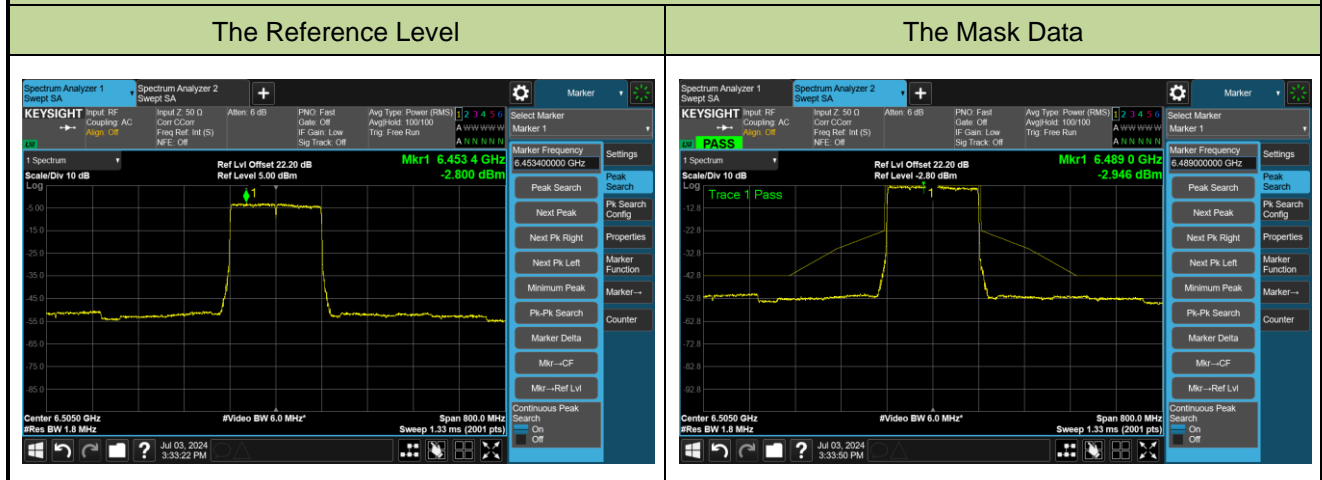

802.11be-EHT80 - Ant 0

Channel 199 (6945MHz)

The Reference Level

The Mask Data

Channel 215 (7025MHz)

The Reference Level

The Mask Data

802.11be-EHT160 - Ant 0
Channel 15 (6025MHz)

Channel 47 (6185MHz)

Channel 79 (6345MHz)

802.11be-EHT160 - Ant 0
Channel 111 (6505MHz)

Channel 143 (6665MHz)

Channel 175 (6825MHz)

802.11be-EHT320 - Ant 0

Channel 31 (6105MHz)

The Reference Level

The Mask Data

Channel 63 (6265MHz)

The Reference Level

The Mask Data

Channel 95 (6425MHz)

The Reference Level

The Mask Data

802.11be-EHT320 - Ant 0
Channel 127 (6585MHz)

Channel 159 (6745MHz)

Channel 191 (6905MHz)

802.11ax-HE20 - Ant 1

Channel 1 (5955MHz)

The Reference Level

The Mask Data

Channel 49 (6195MHz)

The Reference Level