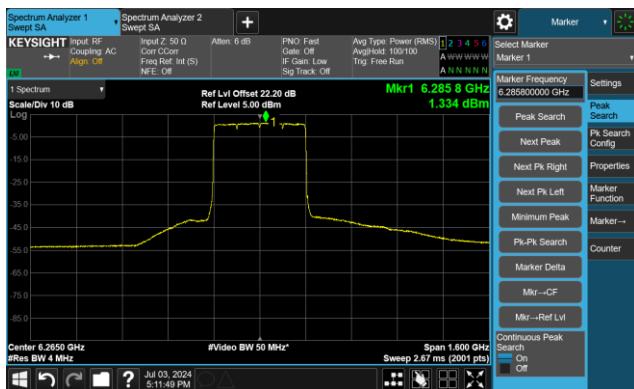

802.11be-EHT80 - Ant 0

Channel 199 (6945MHz)

The Reference Level

The Mask Data

Channel 215 (7025MHz)

The Reference Level

The Mask Data

802.11be-EHT160 - Ant 0
Channel 15 (6025MHz)

Channel 47 (6185MHz)

Channel 79 (6345MHz)

802.11be-EHT160 - Ant 0
Channel 111 (6505MHz)

Channel 143 (6665MHz)

Channel 175 (6825MHz)

802.11be-EHT320 - Ant 0

Channel 31 (6105MHz)

The Reference Level

The Mask Data

Channel 63 (6265MHz)

The Reference Level

The Mask Data

Channel 95 (6425MHz)

The Reference Level

The Mask Data

802.11be-EHT320 - Ant 0
Channel 127 (6585MHz)

Channel 159 (6745MHz)

Channel 191 (6905MHz)

802.11ax-HE20 - Ant 1

Channel 1 (5955MHz)

The Reference Level

The Mask Data

Channel 49 (6195MHz)

The Reference Level