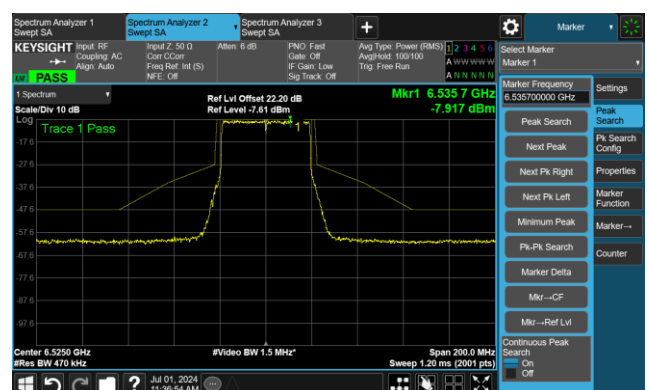

The Reference Level

The Mask Data

Channel 51 (6205MHz)

The Reference Level

The Mask Data

Channel 91 (6405MHz)

The Reference Level

The Mask Data

802.11ax-HE40 - Ant 1

Channel 99 (6445MHz)

The Reference Level

The Mask Data

Channel 107 (6485MHz)

The Reference Level

The Mask Data

Channel 115 (6525MHz)

The Reference Level

The Mask Data

802.11ax-HE40 - Ant 1

Channel 123 (6565MHz)

The Reference Level

The Mask Data

Channel 147 (6685MHz)

The Reference Level

The Mask Data

Channel 179 (6845MHz)

The Reference Level

The Mask Data