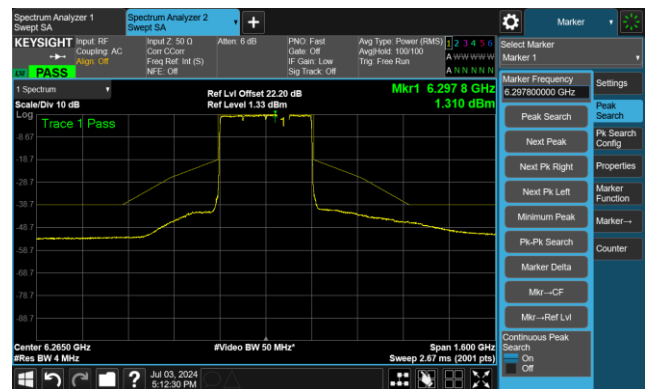

Channel 47 (6185MHz)

Channel 79 (6345MHz)

802.11be-EHT160 - Ant 0
Channel 111 (6505MHz)

Channel 143 (6665MHz)

Channel 175 (6825MHz)

802.11be-EHT320 - Ant 0

Channel 31 (6105MHz)

The Reference Level

The Mask Data

Channel 63 (6265MHz)

The Reference Level

The Mask Data

Channel 95 (6425MHz)

The Reference Level

The Mask Data

802.11be-EHT320 - Ant 0
Channel 127 (6585MHz)

Channel 159 (6745MHz)

Channel 191 (6905MHz)

802.11ax-HE20 - Ant 1

Channel 1 (5955MHz)

The Reference Level

The Mask Data

Channel 49 (6195MHz)

The Reference Level

The Mask Data

Channel 93 (6415MHz)

The Reference Level

The Mask Data

802.11ax-HE20 - Ant 1

Channel 97 (6435MHz)

The Reference Level

The Mask Data