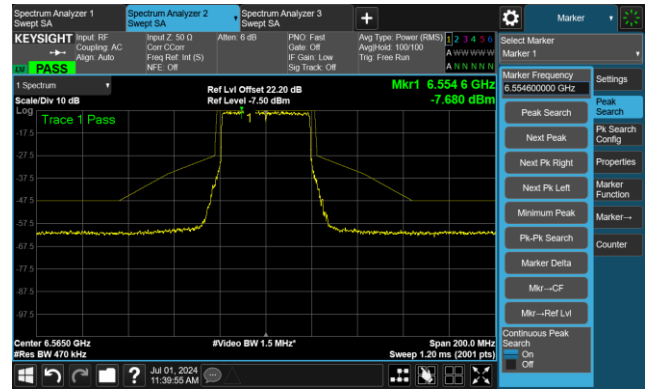

802.11ax-HE40 - Ant 1

Channel 99 (6445MHz)

The Reference Level

The Mask Data

Channel 107 (6485MHz)

The Reference Level

The Mask Data

Channel 115 (6525MHz)

The Reference Level

The Mask Data

802.11ax-HE40 - Ant 1

Channel 123 (6565MHz)

The Reference Level

The Mask Data

Channel 147 (6685MHz)

The Reference Level

The Mask Data

Channel 179 (6845MHz)

The Reference Level

The Mask Data