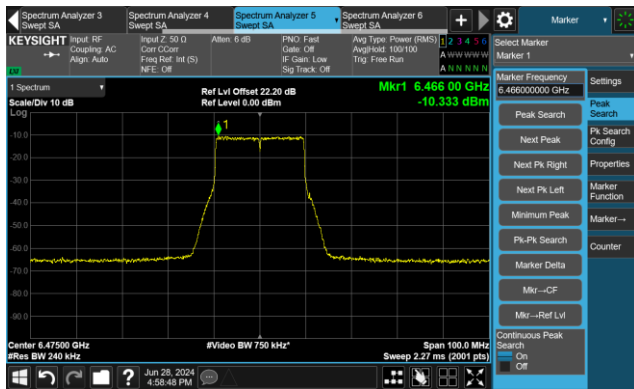

Channel 159 (6745MHz)

Channel 191 (6905MHz)

802.11ax-HE20 - Ant 1

Channel 1 (5955MHz)

The Reference Level

The Mask Data

Channel 49 (6195MHz)

The Reference Level

The Mask Data

Channel 93 (6415MHz)

The Reference Level

The Mask Data

802.11ax-HE20 - Ant 1

Channel 97 (6435MHz)

The Reference Level

The Mask Data

Channel 105 (6475MHz)

The Reference Level

The Mask Data

Channel 113 (6515MHz)

The Reference Level

The Mask Data

802.11ax-HE20 - Ant 1

Channel 117 (6535MHz)

The Reference Level

The Mask Data

Channel 149 (6695MHz)

The Reference Level

The Mask Data

Channel 181 (6855MHz)

The Reference Level

The Mask Data