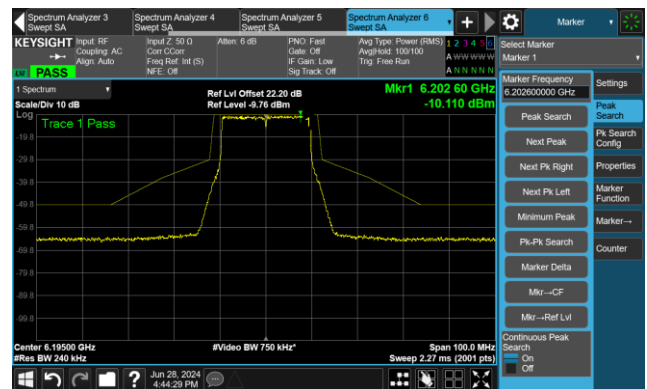

The Mask Data

Channel 63 (6265MHz)

The Reference Level

The Mask Data

Channel 95 (6425MHz)

The Reference Level

The Mask Data

802.11be-EHT320 - Ant 0
Channel 127 (6585MHz)

Channel 159 (6745MHz)

Channel 191 (6905MHz)

802.11ax-HE20 - Ant 1

Channel 1 (5955MHz)

The Reference Level

The Mask Data

Channel 49 (6195MHz)

The Reference Level

The Mask Data

Channel 93 (6415MHz)

The Reference Level

The Mask Data

802.11ax-HE20 - Ant 1

Channel 97 (6435MHz)

The Reference Level

The Mask Data