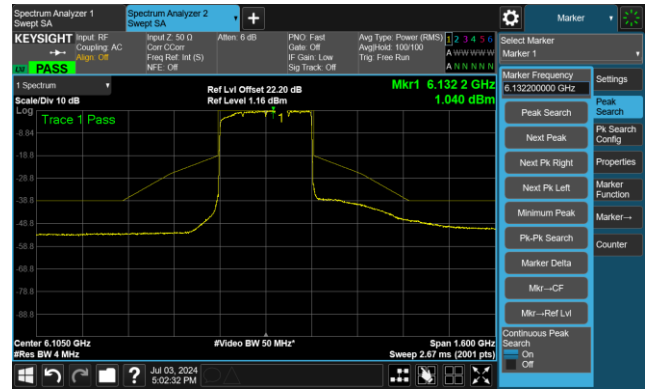

802.11be-EHT80 - Ant 0

Channel 199 (6945MHz)

The Reference Level

The Mask Data

Channel 215 (7025MHz)

The Reference Level

The Mask Data

802.11be-EHT160 - Ant 0
Channel 15 (6025MHz)

Channel 47 (6185MHz)

Channel 79 (6345MHz)

802.11be-EHT160 - Ant 0
Channel 111 (6505MHz)

Channel 143 (6665MHz)

Channel 175 (6825MHz)

802.11be-EHT320 - Ant 0

Channel 31 (6105MHz)

The Reference Level

The Mask Data

Channel 63 (6265MHz)

The Reference Level

The Mask Data

Channel 95 (6425MHz)

The Reference Level

The Mask Data

802.11be-EHT320 - Ant 0
Channel 127 (6585MHz)

Channel 159 (6745MHz)

Channel 191 (6905MHz)

802.11ax-HE20 - Ant 1

Channel 1 (5955MHz)

The Reference Level

The Mask Data

Channel 49 (6195MHz)

The Reference Level