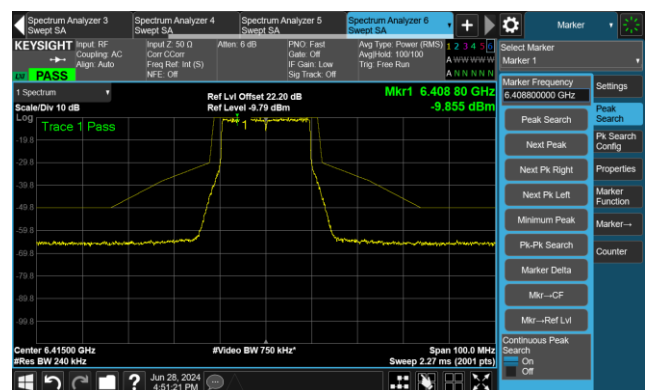

Channel 159 (6745MHz)

Channel 191 (6905MHz)

802.11ax-HE20 - Ant 1

Channel 1 (5955MHz)

The Reference Level

The Mask Data

Channel 49 (6195MHz)

The Reference Level

The Mask Data

Channel 93 (6415MHz)

The Reference Level

The Mask Data

802.11ax-HE20 - Ant 1

Channel 97 (6435MHz)

The Reference Level

The Mask Data

Channel 105 (6475MHz)

The Reference Level

The Mask Data

Channel 113 (6515MHz)

The Reference Level

The Mask Data

802.11ax-HE20 - Ant 1

Channel 117 (6535MHz)

The Reference Level

The Mask Data

Channel 149 (6695MHz)

The Reference Level

The Mask Data

Channel 181 (6855MHz)

The Reference Level

The Mask Data