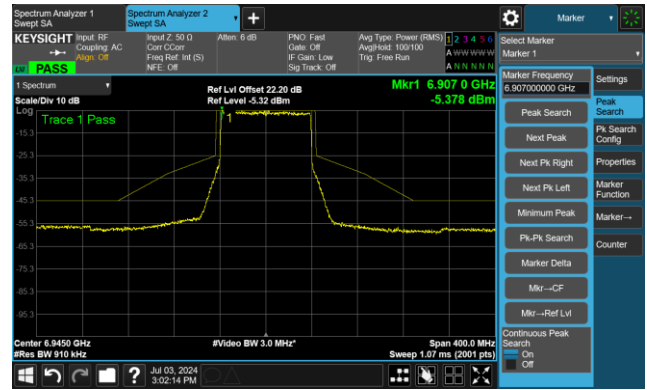

802.11be-EHT80 - Ant 0

Channel 199 (6945MHz)

The Reference Level

The Mask Data

Channel 215 (7025MHz)

The Reference Level

The Mask Data

802.11be-EHT160 - Ant 0
Channel 15 (6025MHz)

Channel 47 (6185MHz)

Channel 79 (6345MHz)

802.11be-EHT160 - Ant 0
Channel 111 (6505MHz)

Channel 143 (6665MHz)

Channel 175 (6825MHz)

802.11be-EHT320 - Ant 0

Channel 31 (6105MHz)

The Reference Level

The Mask Data

Channel 63 (6265MHz)

The Reference Level

The Mask Data

Channel 95 (6425MHz)

The Reference Level

The Mask Data

802.11be-EHT320 - Ant 0
Channel 127 (6585MHz)