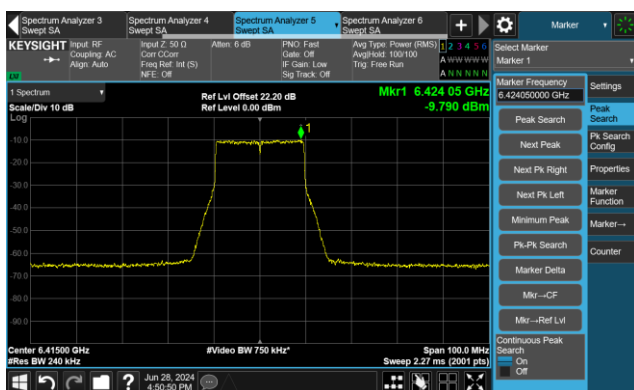

The Mask Data

Channel 63 (6265MHz)

The Reference Level

The Mask Data

Channel 95 (6425MHz)

The Reference Level

The Mask Data

802.11be-EHT320 - Ant 0
Channel 127 (6585MHz)

Channel 159 (6745MHz)

Channel 191 (6905MHz)

802.11ax-HE20 - Ant 1

Channel 1 (5955MHz)

The Reference Level

The Mask Data

Channel 49 (6195MHz)

The Reference Level

The Mask Data

Channel 93 (6415MHz)

The Reference Level

The Mask Data

802.11ax-HE20 - Ant 1

Channel 97 (6435MHz)

The Reference Level

The Mask Data