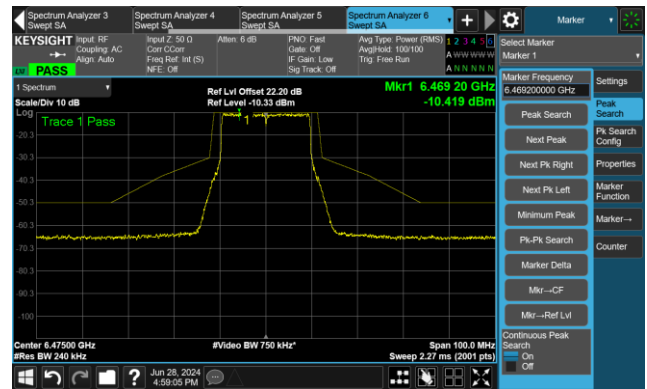

Channel 159 (6745MHz)

Channel 191 (6905MHz)

802.11ax-HE20 - Ant 1

Channel 1 (5955MHz)

The Reference Level

The Mask Data

Channel 49 (6195MHz)

The Reference Level

The Mask Data

Channel 93 (6415MHz)

The Reference Level

The Mask Data

802.11ax-HE20 - Ant 1

Channel 97 (6435MHz)

The Reference Level

The Mask Data

Channel 105 (6475MHz)

The Reference Level

The Mask Data

Channel 113 (6515MHz)

The Reference Level

The Mask Data

802.11ax-HE20 - Ant 1

Channel 117 (6535MHz)

The Reference Level

The Mask Data

Channel 149 (6695MHz)

The Reference Level

The Mask Data

Channel 181 (6855MHz)

The Reference Level

The Mask Data