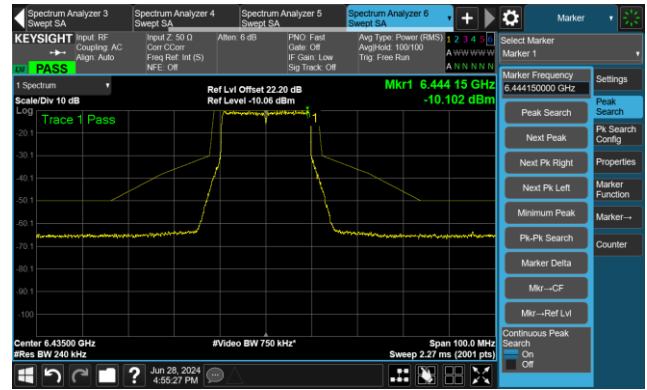

Channel 159 (6745MHz)

Channel 191 (6905MHz)

802.11ax-HE20 - Ant 1

Channel 1 (5955MHz)

The Reference Level

The Mask Data

Channel 49 (6195MHz)

The Reference Level

The Mask Data

Channel 93 (6415MHz)

The Reference Level

The Mask Data

802.11ax-HE20 - Ant 1

Channel 97 (6435MHz)

The Reference Level

The Mask Data

Channel 105 (6475MHz)

The Reference Level

The Mask Data

Channel 113 (6515MHz)

The Reference Level

The Mask Data

802.11ax-HE20 - Ant 1

Channel 117 (6535MHz)

The Reference Level

The Mask Data

Channel 149 (6695MHz)

The Reference Level

The Mask Data

Channel 181 (6855MHz)

The Reference Level

The Mask Data