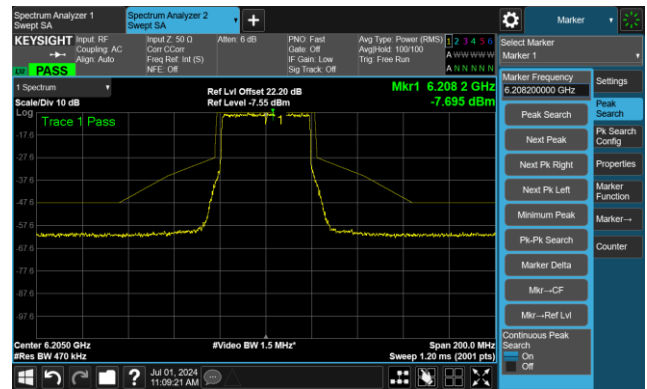

The Reference Level

The Mask Data

802.11ax-HE20 - Ant 1

Channel 229 (7095MHz)

The Reference Level

The Mask Data

802.11ax-HE40 - Ant 1

Channel 3 (5965MHz)

The Reference Level

The Mask Data

Channel 51 (6205MHz)

The Reference Level

The Mask Data

Channel 91 (6405MHz)

The Reference Level

The Mask Data

802.11ax-HE40 - Ant 1

Channel 99 (6445MHz)

The Reference Level

The Mask Data

Channel 107 (6485MHz)

The Reference Level

The Mask Data

Channel 115 (6525MHz)