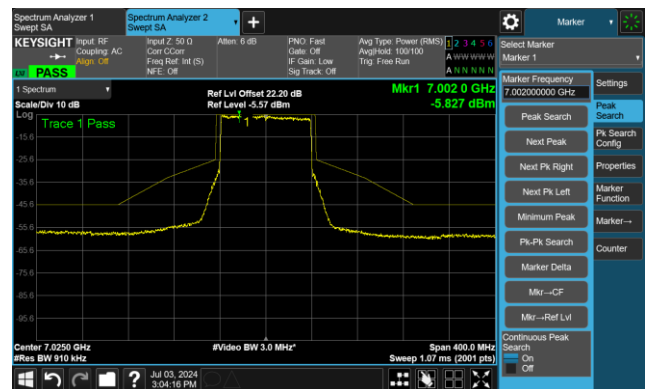

802.11be-EHT80 - Ant 0

Channel 199 (6945MHz)

The Reference Level

The Mask Data

Channel 215 (7025MHz)

The Reference Level

The Mask Data

802.11be-EHT160 - Ant 0
Channel 15 (6025MHz)

Channel 47 (6185MHz)

Channel 79 (6345MHz)

802.11be-EHT160 - Ant 0
Channel 111 (6505MHz)

Channel 143 (6665MHz)

Channel 175 (6825MHz)

802.11be-EHT320 - Ant 0

Channel 31 (6105MHz)

The Reference Level

The Mask Data

Channel 63 (6265MHz)

The Reference Level

The Mask Data

Channel 95 (6425MHz)

The Reference Level

The Mask Data

802.11be-EHT320 - Ant 0
Channel 127 (6585MHz)