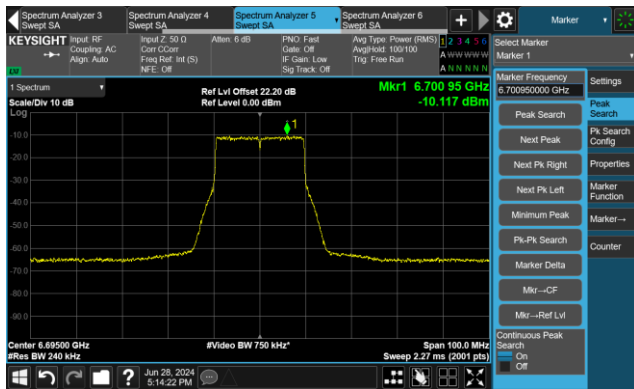

Channel 105 (6475MHz)

The Reference Level

The Mask Data

Channel 113 (6515MHz)

The Reference Level

The Mask Data

802.11ax-HE20 - Ant 1

Channel 117 (6535MHz)

The Reference Level

The Mask Data

Channel 149 (6695MHz)

The Reference Level

The Mask Data

Channel 181 (6855MHz)

The Reference Level

The Mask Data

802.11ax-HE20 - Ant 1

Channel 185 (6875MHz)

The Reference Level

The Mask Data

Channel 189 (6895MHz)

The Reference Level

The Mask Data

Channel 209 (6995MHz)

The Reference Level

The Mask Data

802.11ax-HE20 - Ant 1

Channel 229 (7095MHz)

The Reference Level

The Mask Data

802.11ax-HE40 - Ant 1

Channel 3 (5965MHz)