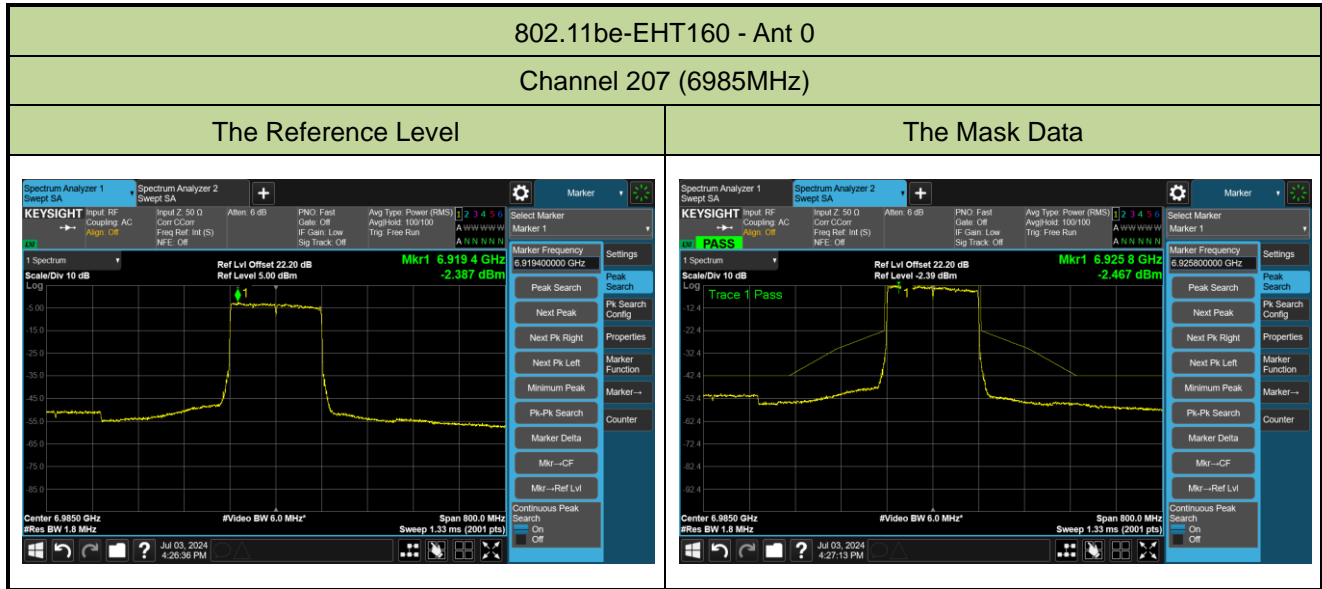

802.11be-EHT80 - Ant 0

Channel 199 (6945MHz)

The Reference Level

The Mask Data

Channel 215 (7025MHz)

The Reference Level

The Mask Data

802.11be-EHT160 - Ant 0
Channel 15 (6025MHz)

Channel 47 (6185MHz)

Channel 79 (6345MHz)

802.11be-EHT160 - Ant 0
Channel 111 (6505MHz)

Channel 143 (6665MHz)

Channel 175 (6825MHz)

802.11be-EHT320 - Ant 0

Channel 31 (6105MHz)

The Reference Level

The Mask Data

Channel 63 (6265MHz)

The Reference Level

The Mask Data

Channel 95 (6425MHz)

The Reference Level

The Mask Data

802.11be-EHT320 - Ant 0
Channel 127 (6585MHz)

Channel 159 (6745MHz)

Channel 191 (6905MHz)

802.11ax-HE20 - Ant 1

Channel 1 (5955MHz)

The Reference Level

The Mask Data

Channel 49 (6195MHz)

The Reference Level