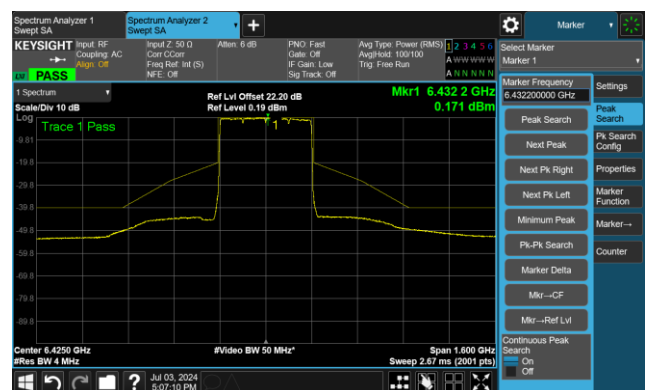

Channel 47 (6185MHz)

Channel 79 (6345MHz)

802.11be-EHT160 - Ant 0
Channel 111 (6505MHz)

Channel 143 (6665MHz)

Channel 175 (6825MHz)

802.11be-EHT320 - Ant 0

Channel 31 (6105MHz)

The Reference Level

The Mask Data

Channel 63 (6265MHz)

The Reference Level

The Mask Data

Channel 95 (6425MHz)

The Reference Level

The Mask Data

802.11be-EHT320 - Ant 0
Channel 127 (6585MHz)

Channel 159 (6745MHz)

Channel 191 (6905MHz)

802.11ax-HE20 - Ant 1

Channel 1 (5955MHz)

The Reference Level

The Mask Data

Channel 49 (6195MHz)

The Reference Level

The Mask Data

Channel 93 (6415MHz)

The Reference Level

The Mask Data

802.11ax-HE20 - Ant 1

Channel 97 (6435MHz)

The Reference Level

The Mask Data