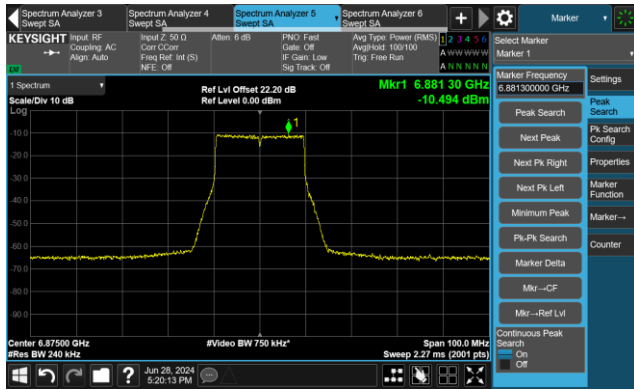

Channel 105 (6475MHz)

The Reference Level

The Mask Data

Channel 113 (6515MHz)

The Reference Level

The Mask Data

802.11ax-HE20 - Ant 1

Channel 117 (6535MHz)

The Reference Level

The Mask Data

Channel 149 (6695MHz)

The Reference Level

The Mask Data

Channel 181 (6855MHz)

The Reference Level

The Mask Data

802.11ax-HE20 - Ant 1

Channel 185 (6875MHz)

The Reference Level

The Mask Data

Channel 189 (6895MHz)

The Reference Level

The Mask Data

Channel 209 (6995MHz)