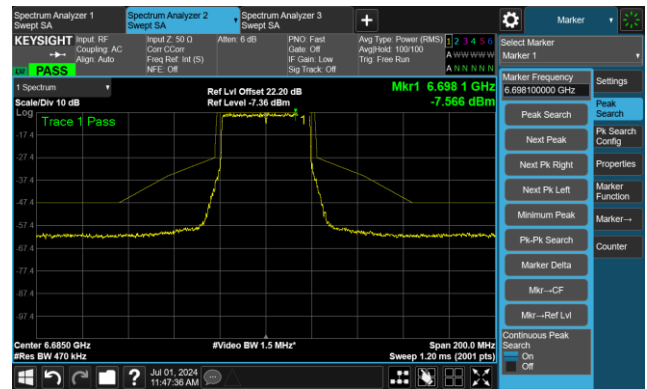

802.11ax-HE40 - Ant 1

Channel 99 (6445MHz)

The Reference Level

The Mask Data

Channel 107 (6485MHz)

The Reference Level

The Mask Data

Channel 115 (6525MHz)

The Reference Level

The Mask Data

802.11ax-HE40 - Ant 1

Channel 123 (6565MHz)

The Reference Level

The Mask Data

Channel 147 (6685MHz)

The Reference Level

The Mask Data

Channel 179 (6845MHz)

The Reference Level

The Mask Data