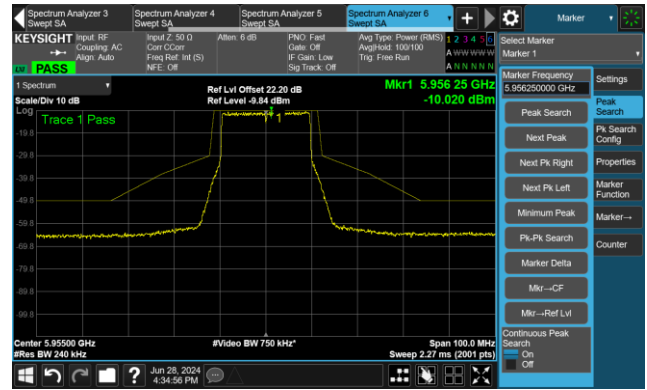

The Mask Data

Channel 63 (6265MHz)

The Reference Level

The Mask Data

Channel 95 (6425MHz)

The Reference Level

The Mask Data

802.11be-EHT320 - Ant 0
Channel 127 (6585MHz)

Channel 159 (6745MHz)

Channel 191 (6905MHz)

802.11ax-HE20 - Ant 1

Channel 1 (5955MHz)

The Reference Level

The Mask Data

Channel 49 (6195MHz)

The Reference Level

The Mask Data

Channel 93 (6415MHz)

The Reference Level

The Mask Data

802.11ax-HE20 - Ant 1

Channel 97 (6435MHz)

The Reference Level

The Mask Data

Channel 105 (6475MHz)

The Reference Level

The Mask Data

Channel 113 (6515MHz)

The Reference Level

The Mask Data

802.11ax-HE20 - Ant 1

Channel 117 (6535MHz)