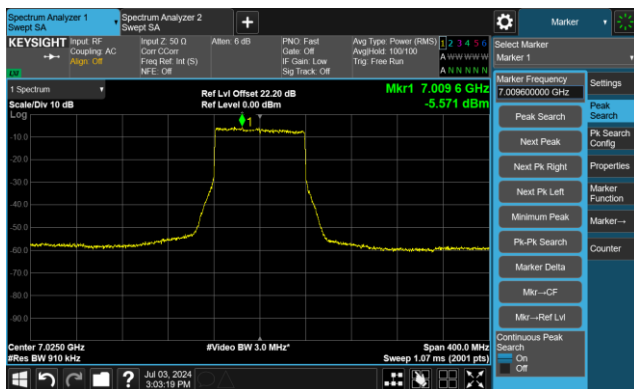

802.11be-EHT80 - Ant 0

Channel 199 (6945MHz)

The Reference Level

The Mask Data

Channel 215 (7025MHz)

The Reference Level

The Mask Data

802.11be-EHT160 - Ant 0
Channel 15 (6025MHz)

Channel 47 (6185MHz)

Channel 79 (6345MHz)

802.11be-EHT160 - Ant 0
Channel 111 (6505MHz)

Channel 143 (6665MHz)

Channel 175 (6825MHz)

802.11be-EHT320 - Ant 0

Channel 31 (6105MHz)

The Reference Level

The Mask Data

Channel 63 (6265MHz)

The Reference Level

The Mask Data

Channel 95 (6425MHz)

The Reference Level

The Mask Data

802.11be-EHT320 - Ant 0
Channel 127 (6585MHz)