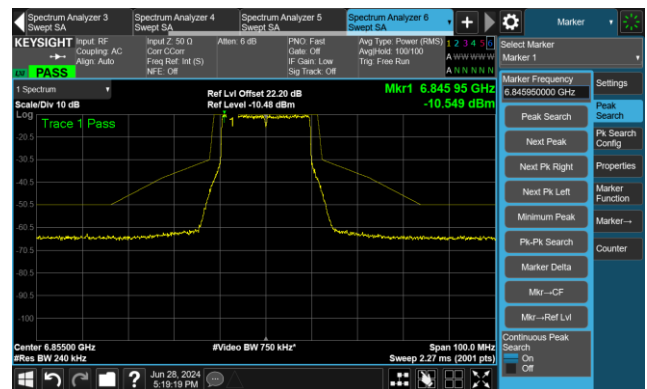

Channel 105 (6475MHz)

The Reference Level

The Mask Data

Channel 113 (6515MHz)

The Reference Level

The Mask Data

802.11ax-HE20 - Ant 1

Channel 117 (6535MHz)

The Reference Level

The Mask Data

Channel 149 (6695MHz)

The Reference Level

The Mask Data

Channel 181 (6855MHz)

The Reference Level

The Mask Data

802.11ax-HE20 - Ant 1

Channel 185 (6875MHz)

The Reference Level

The Mask Data

Channel 189 (6895MHz)

The Reference Level

The Mask Data

Channel 209 (6995MHz)

The Reference Level

The Mask Data

802.11ax-HE20 - Ant 1

Channel 229 (7095MHz)

The Reference Level

The Mask Data

802.11ax-HE40 - Ant 1

Channel 3 (5965MHz)