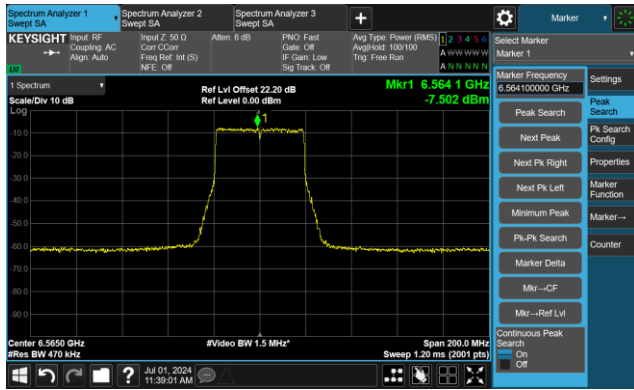

802.11ax-HE40 - Ant 1

Channel 99 (6445MHz)

The Reference Level

The Mask Data

Channel 107 (6485MHz)

The Reference Level

The Mask Data

Channel 115 (6525MHz)

The Reference Level

The Mask Data

802.11ax-HE40 - Ant 1

Channel 123 (6565MHz)

The Reference Level

The Mask Data

Channel 147 (6685MHz)

The Reference Level

The Mask Data

Channel 179 (6845MHz)

The Reference Level

The Mask Data