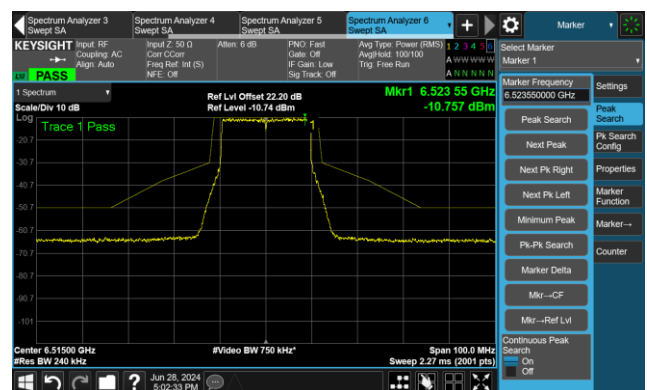

The Mask Data

Channel 93 (6415MHz)

The Reference Level

The Mask Data

802.11ax-HE20 - Ant 1

Channel 97 (6435MHz)

The Reference Level

The Mask Data

Channel 105 (6475MHz)

The Reference Level

The Mask Data

Channel 113 (6515MHz)

The Reference Level

The Mask Data

802.11ax-HE20 - Ant 1

Channel 117 (6535MHz)

The Reference Level

The Mask Data

Channel 149 (6695MHz)

The Reference Level

The Mask Data

Channel 181 (6855MHz)

The Reference Level

The Mask Data

802.11ax-HE20 - Ant 1

Channel 185 (6875MHz)

The Reference Level

The Mask Data

Channel 189 (6895MHz)

The Reference Level

The Mask Data

Channel 209 (6995MHz)