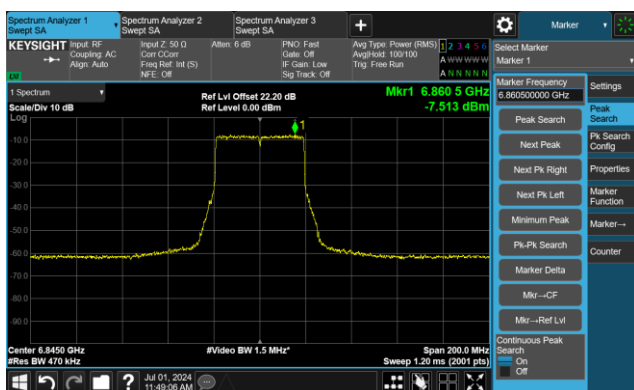

802.11ax-HE40 - Ant 1

Channel 99 (6445MHz)

The Reference Level

The Mask Data

Channel 107 (6485MHz)

The Reference Level

The Mask Data

Channel 115 (6525MHz)

The Reference Level

The Mask Data

802.11ax-HE40 - Ant 1

Channel 123 (6565MHz)

The Reference Level

The Mask Data

Channel 147 (6685MHz)

The Reference Level

The Mask Data

Channel 179 (6845MHz)

The Reference Level

The Mask Data