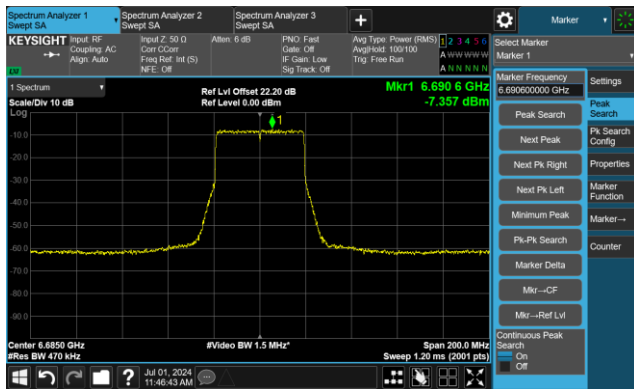

802.11ax-HE40 - Ant 1

Channel 99 (6445MHz)

The Reference Level

The Mask Data

Channel 107 (6485MHz)

The Reference Level

The Mask Data

Channel 115 (6525MHz)

The Reference Level

The Mask Data

802.11ax-HE40 - Ant 1

Channel 123 (6565MHz)

The Reference Level

The Mask Data

Channel 147 (6685MHz)

The Reference Level

The Mask Data

Channel 179 (6845MHz)

The Reference Level

The Mask Data