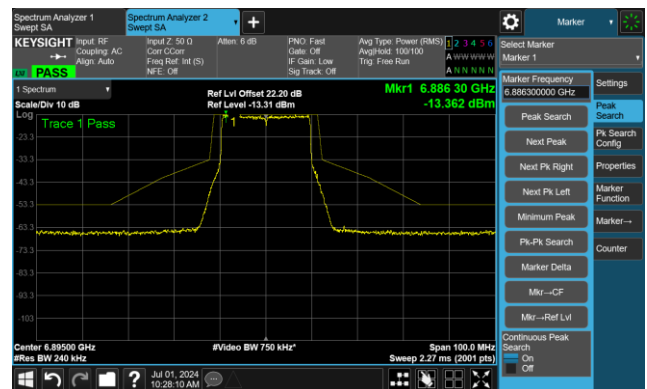

The Reference Level

The Mask Data

Channel 149 (6695MHz)

The Reference Level

The Mask Data

Channel 181 (6855MHz)

The Reference Level

The Mask Data

802.11ax-HE20 - Ant 1

Channel 185 (6875MHz)

The Reference Level

The Mask Data

Channel 189 (6895MHz)

The Reference Level

The Mask Data

Channel 209 (6995MHz)

The Reference Level

The Mask Data

802.11ax-HE20 - Ant 1

Channel 229 (7095MHz)

The Reference Level

The Mask Data

802.11ax-HE40 - Ant 1

Channel 3 (5965MHz)

The Reference Level

The Mask Data

Channel 51 (6205MHz)

The Reference Level

The Mask Data

Channel 91 (6405MHz)

The Reference Level

The Mask Data