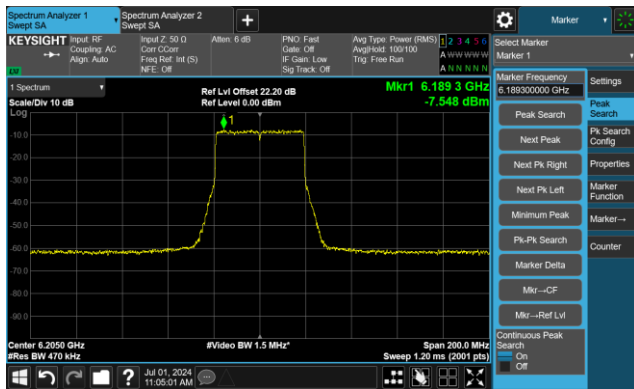

The Reference Level

The Mask Data

802.11ax-HE20 - Ant 1

Channel 229 (7095MHz)

The Reference Level

The Mask Data

802.11ax-HE40 - Ant 1

Channel 3 (5965MHz)

The Reference Level

The Mask Data

Channel 51 (6205MHz)

The Reference Level

The Mask Data

Channel 91 (6405MHz)

The Reference Level

The Mask Data

802.11ax-HE40 - Ant 1

Channel 99 (6445MHz)

The Reference Level

The Mask Data

Channel 107 (6485MHz)

The Reference Level

The Mask Data

Channel 115 (6525MHz)