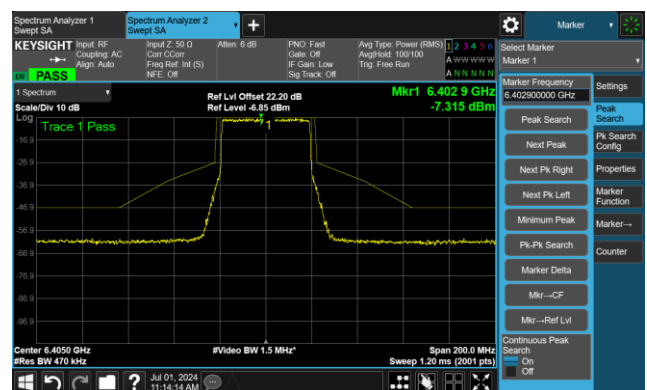

The Reference Level

The Mask Data

802.11ax-HE20 - Ant 1

Channel 229 (7095MHz)

The Reference Level

The Mask Data

802.11ax-HE40 - Ant 1

Channel 3 (5965MHz)

The Reference Level

The Mask Data

Channel 51 (6205MHz)

The Reference Level

The Mask Data

Channel 91 (6405MHz)

The Reference Level

The Mask Data

802.11ax-HE40 - Ant 1

Channel 99 (6445MHz)

The Reference Level

The Mask Data

Channel 107 (6485MHz)

The Reference Level

The Mask Data

Channel 115 (6525MHz)