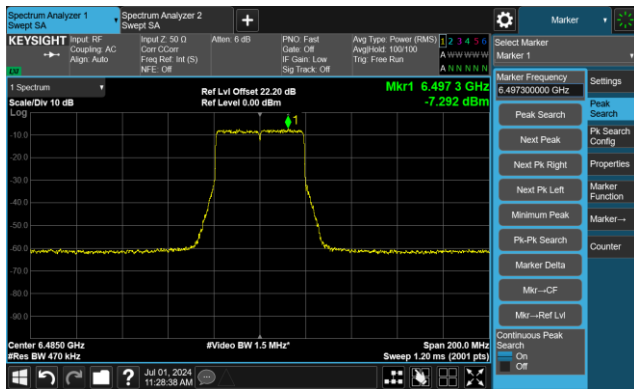

The Reference Level

The Mask Data

Channel 51 (6205MHz)

The Reference Level

The Mask Data

Channel 91 (6405MHz)

The Reference Level

The Mask Data

802.11ax-HE40 - Ant 1

Channel 99 (6445MHz)

The Reference Level

The Mask Data

Channel 107 (6485MHz)

The Reference Level

The Mask Data

Channel 115 (6525MHz)

The Reference Level

The Mask Data

802.11ax-HE40 - Ant 1

Channel 123 (6565MHz)

The Reference Level

The Mask Data

Channel 147 (6685MHz)

The Reference Level

The Mask Data

Channel 179 (6845MHz)

The Reference Level

The Mask Data