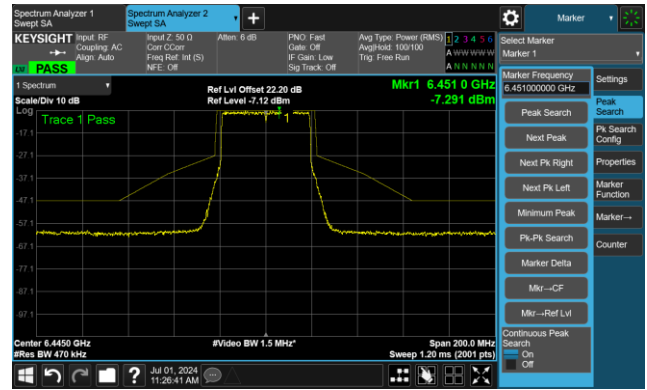

The Reference Level

The Mask Data

802.11ax-HE20 - Ant 1

Channel 229 (7095MHz)

The Reference Level

The Mask Data

802.11ax-HE40 - Ant 1

Channel 3 (5965MHz)

The Reference Level

The Mask Data

Channel 51 (6205MHz)

The Reference Level

The Mask Data

Channel 91 (6405MHz)

The Reference Level

The Mask Data

802.11ax-HE40 - Ant 1

Channel 99 (6445MHz)

The Reference Level

The Mask Data

Channel 107 (6485MHz)

The Reference Level

The Mask Data

Channel 115 (6525MHz)