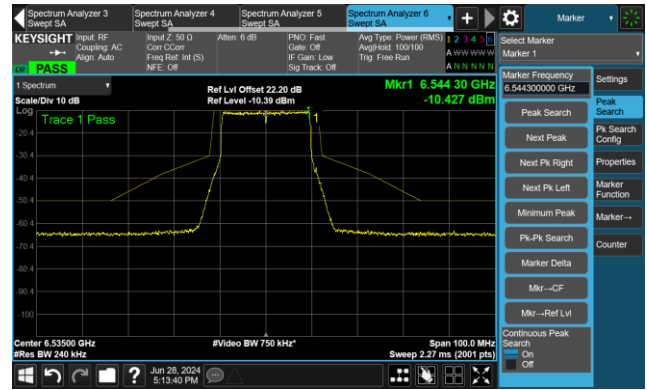

The Mask Data

Channel 93 (6415MHz)

The Reference Level

The Mask Data

802.11ax-HE20 - Ant 1

Channel 97 (6435MHz)

The Reference Level

The Mask Data

Channel 105 (6475MHz)

The Reference Level

The Mask Data

Channel 113 (6515MHz)

The Reference Level

The Mask Data

802.11ax-HE20 - Ant 1

Channel 117 (6535MHz)

The Reference Level

The Mask Data

Channel 149 (6695MHz)

The Reference Level

The Mask Data

Channel 181 (6855MHz)

The Reference Level

The Mask Data

802.11ax-HE20 - Ant 1

Channel 185 (6875MHz)

The Reference Level

The Mask Data

Channel 189 (6895MHz)

The Reference Level

The Mask Data

Channel 209 (6995MHz)