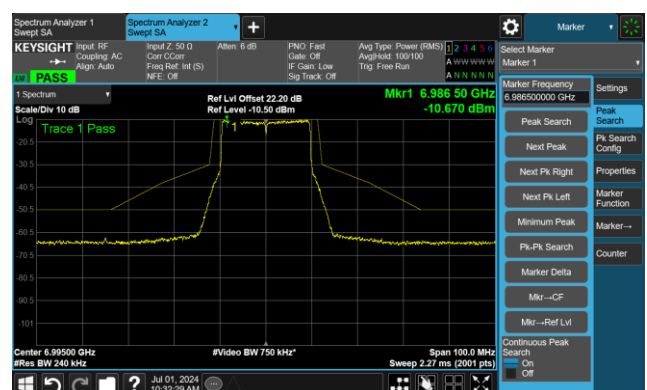

The Reference Level

The Mask Data

Channel 149 (6695MHz)

The Reference Level

The Mask Data

Channel 181 (6855MHz)

The Reference Level

The Mask Data

802.11ax-HE20 - Ant 1

Channel 185 (6875MHz)

The Reference Level

The Mask Data

Channel 189 (6895MHz)

The Reference Level

The Mask Data

Channel 209 (6995MHz)

The Reference Level

The Mask Data

802.11ax-HE20 - Ant 1

Channel 229 (7095MHz)

The Reference Level

The Mask Data

802.11ax-HE40 - Ant 1

Channel 3 (5965MHz)

The Reference Level

The Mask Data

Channel 51 (6205MHz)

The Reference Level

The Mask Data

Channel 91 (6405MHz)

The Reference Level

The Mask Data