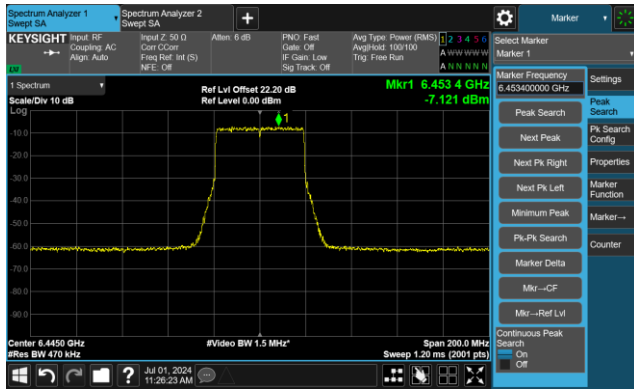

The Reference Level

The Mask Data

802.11ax-HE20 - Ant 1

Channel 229 (7095MHz)

The Reference Level

The Mask Data

802.11ax-HE40 - Ant 1

Channel 3 (5965MHz)

The Reference Level

The Mask Data

Channel 51 (6205MHz)

The Reference Level

The Mask Data

Channel 91 (6405MHz)

The Reference Level

The Mask Data

802.11ax-HE40 - Ant 1

Channel 99 (6445MHz)

The Reference Level

The Mask Data

Channel 107 (6485MHz)

The Reference Level

The Mask Data

Channel 115 (6525MHz)