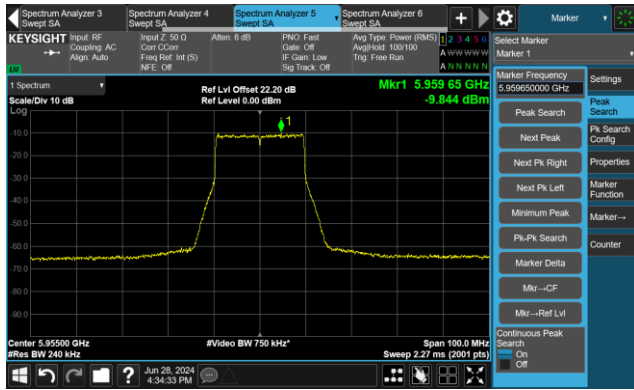

The Mask Data

Channel 63 (6265MHz)

The Reference Level

The Mask Data

Channel 95 (6425MHz)

The Reference Level

The Mask Data

802.11be-EHT320 - Ant 0
Channel 127 (6585MHz)

Channel 159 (6745MHz)

Channel 191 (6905MHz)

802.11ax-HE20 - Ant 1

Channel 1 (5955MHz)

The Reference Level

The Mask Data

Channel 49 (6195MHz)

The Reference Level

The Mask Data

Channel 93 (6415MHz)

The Reference Level

The Mask Data

802.11ax-HE20 - Ant 1

Channel 97 (6435MHz)

The Reference Level

The Mask Data