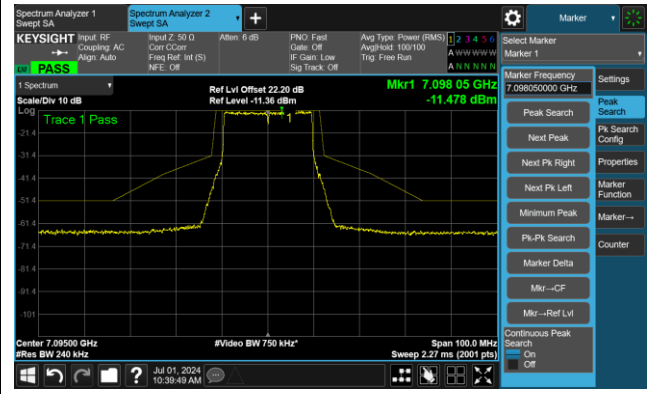

802.11ax-HE20 - Ant 1

Channel 185 (6875MHz)

The Reference Level

The Mask Data

Channel 189 (6895MHz)

The Reference Level

The Mask Data

Channel 209 (6995MHz)

The Reference Level

The Mask Data

802.11ax-HE20 - Ant 1

Channel 229 (7095MHz)

The Reference Level

The Mask Data

802.11ax-HE40 - Ant 1

Channel 3 (5965MHz)

The Reference Level

The Mask Data

Channel 51 (6205MHz)

The Reference Level

The Mask Data

Channel 91 (6405MHz)

The Reference Level

The Mask Data