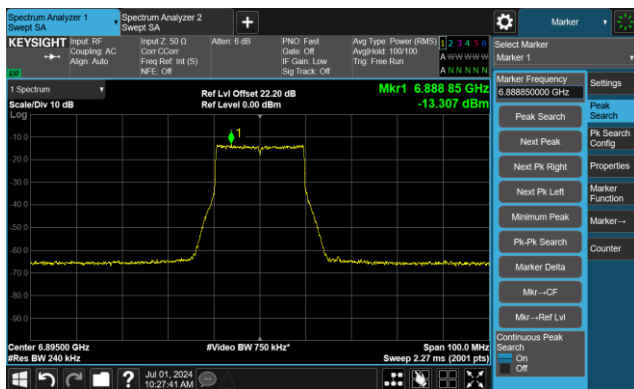

The Reference Level

The Mask Data

Channel 149 (6695MHz)

The Reference Level

The Mask Data

Channel 181 (6855MHz)

The Reference Level

The Mask Data

802.11ax-HE20 - Ant 1

Channel 185 (6875MHz)

The Reference Level

The Mask Data

Channel 189 (6895MHz)

The Reference Level

The Mask Data

Channel 209 (6995MHz)

The Reference Level

The Mask Data

802.11ax-HE20 - Ant 1

Channel 229 (7095MHz)

The Reference Level

The Mask Data

802.11ax-HE40 - Ant 1

Channel 3 (5965MHz)