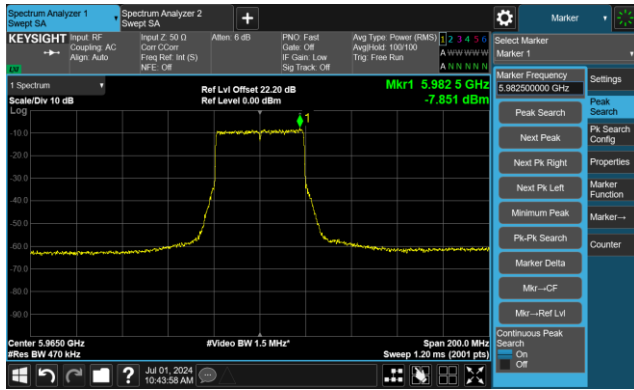

802.11ax-HE20 - Ant 1

Channel 185 (6875MHz)

The Reference Level

The Mask Data

Channel 189 (6895MHz)

The Reference Level

The Mask Data

Channel 209 (6995MHz)

The Reference Level

The Mask Data

802.11ax-HE20 - Ant 1

Channel 229 (7095MHz)

The Reference Level

The Mask Data

802.11ax-HE40 - Ant 1

Channel 3 (5965MHz)

The Reference Level

The Mask Data

Channel 51 (6205MHz)

The Reference Level

The Mask Data

Channel 91 (6405MHz)

The Reference Level

The Mask Data