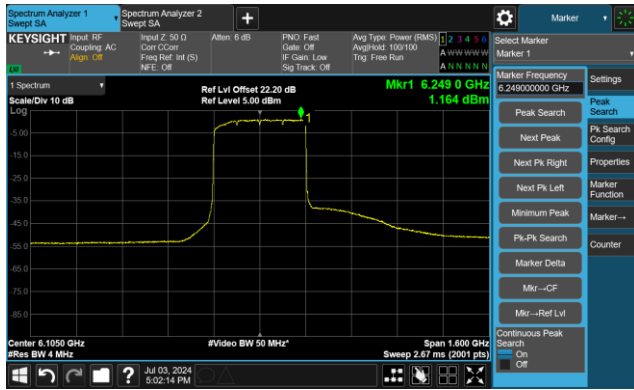

802.11be-EHT80 - Ant 0

Channel 199 (6945MHz)

The Reference Level

The Mask Data

Channel 215 (7025MHz)

The Reference Level

The Mask Data

802.11be-EHT160 - Ant 0
Channel 15 (6025MHz)

Channel 47 (6185MHz)

Channel 79 (6345MHz)

802.11be-EHT160 - Ant 0
Channel 111 (6505MHz)

Channel 143 (6665MHz)

Channel 175 (6825MHz)

802.11be-EHT320 - Ant 0

Channel 31 (6105MHz)

The Reference Level

The Mask Data

Channel 63 (6265MHz)

The Reference Level

The Mask Data

Channel 95 (6425MHz)

The Reference Level

The Mask Data

802.11be-EHT320 - Ant 0
Channel 127 (6585MHz)

Channel 159 (6745MHz)

Channel 191 (6905MHz)

802.11ax-HE20 - Ant 1

Channel 1 (5955MHz)

The Reference Level

The Mask Data

Channel 49 (6195MHz)

The Reference Level