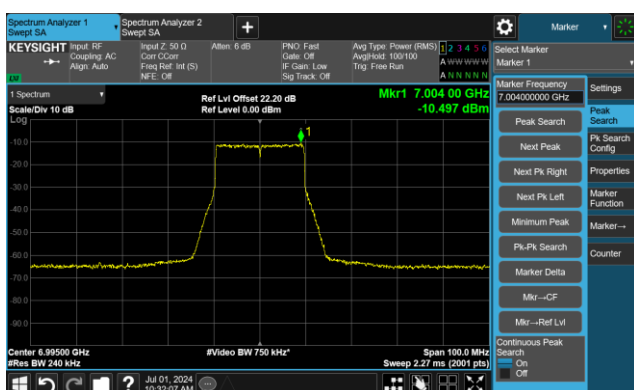

The Reference Level

The Mask Data

Channel 149 (6695MHz)

The Reference Level

The Mask Data

Channel 181 (6855MHz)

The Reference Level

The Mask Data

802.11ax-HE20 - Ant 1

Channel 185 (6875MHz)

The Reference Level

The Mask Data

Channel 189 (6895MHz)

The Reference Level

The Mask Data

Channel 209 (6995MHz)

The Reference Level

The Mask Data

802.11ax-HE20 - Ant 1

Channel 229 (7095MHz)

The Reference Level

The Mask Data

802.11ax-HE40 - Ant 1

Channel 3 (5965MHz)

The Reference Level

The Mask Data

Channel 51 (6205MHz)

The Reference Level

The Mask Data

Channel 91 (6405MHz)

The Reference Level

The Mask Data