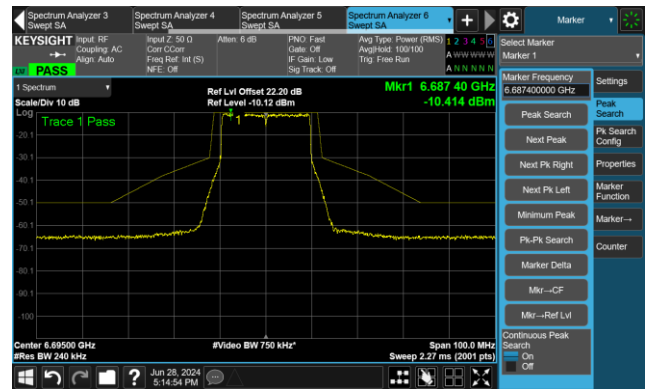

Channel 105 (6475MHz)

The Reference Level

The Mask Data

Channel 113 (6515MHz)

The Reference Level

The Mask Data

802.11ax-HE20 - Ant 1

Channel 117 (6535MHz)

The Reference Level

The Mask Data

Channel 149 (6695MHz)

The Reference Level

The Mask Data

Channel 181 (6855MHz)

The Reference Level

The Mask Data

802.11ax-HE20 - Ant 1

Channel 185 (6875MHz)

The Reference Level

The Mask Data

Channel 189 (6895MHz)

The Reference Level

The Mask Data

Channel 209 (6995MHz)

The Reference Level

The Mask Data

802.11ax-HE20 - Ant 1

Channel 229 (7095MHz)

The Reference Level

The Mask Data

802.11ax-HE40 - Ant 1

Channel 3 (5965MHz)