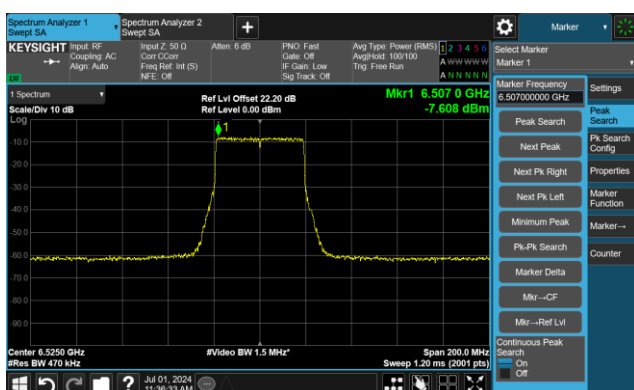

The Reference Level

The Mask Data

Channel 51 (6205MHz)

The Reference Level

The Mask Data

Channel 91 (6405MHz)

The Reference Level

The Mask Data

802.11ax-HE40 - Ant 1

Channel 99 (6445MHz)

The Reference Level

The Mask Data

Channel 107 (6485MHz)

The Reference Level

The Mask Data

Channel 115 (6525MHz)

The Reference Level

The Mask Data

802.11ax-HE40 - Ant 1

Channel 123 (6565MHz)

The Reference Level

The Mask Data

Channel 147 (6685MHz)

The Reference Level

The Mask Data

Channel 179 (6845MHz)

The Reference Level

The Mask Data