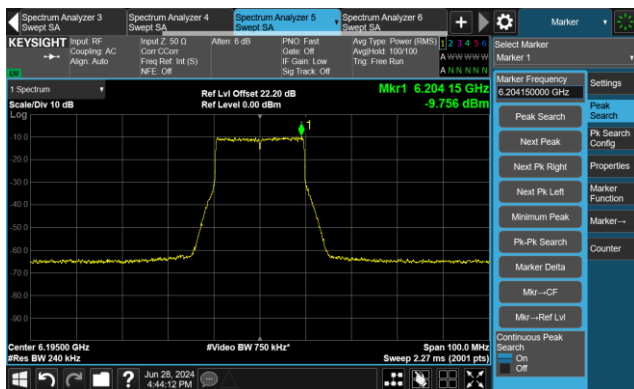

The Mask Data

Channel 63 (6265MHz)

The Reference Level

The Mask Data

Channel 95 (6425MHz)

The Reference Level

The Mask Data

802.11be-EHT320 - Ant 0
Channel 127 (6585MHz)

Channel 159 (6745MHz)

Channel 191 (6905MHz)

802.11ax-HE20 - Ant 1

Channel 1 (5955MHz)

The Reference Level

The Mask Data

Channel 49 (6195MHz)

The Reference Level

The Mask Data

Channel 93 (6415MHz)

The Reference Level

The Mask Data

802.11ax-HE20 - Ant 1

Channel 97 (6435MHz)

The Reference Level

The Mask Data

Channel 105 (6475MHz)

The Reference Level

The Mask Data

Channel 113 (6515MHz)

The Reference Level

The Mask Data

802.11ax-HE20 - Ant 1

Channel 117 (6535MHz)