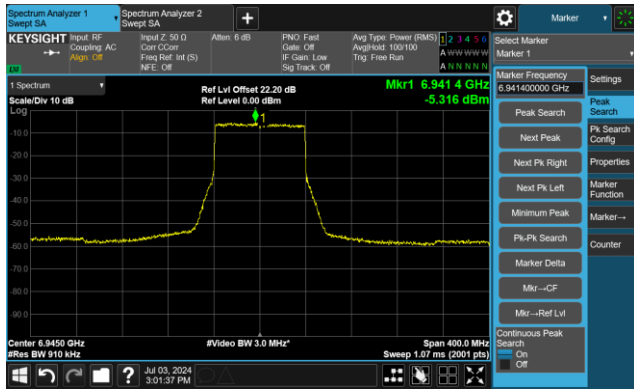

802.11be-EHT80 - Ant 0

Channel 199 (6945MHz)

The Reference Level

The Mask Data

Channel 215 (7025MHz)

The Reference Level

The Mask Data

802.11be-EHT160 - Ant 0
Channel 15 (6025MHz)

Channel 47 (6185MHz)

Channel 79 (6345MHz)

802.11be-EHT160 - Ant 0
Channel 111 (6505MHz)

Channel 143 (6665MHz)

Channel 175 (6825MHz)

802.11be-EHT320 - Ant 0

Channel 31 (6105MHz)

The Reference Level

The Mask Data

Channel 63 (6265MHz)

The Reference Level

The Mask Data

Channel 95 (6425MHz)

The Reference Level

The Mask Data

802.11be-EHT320 - Ant 0
Channel 127 (6585MHz)