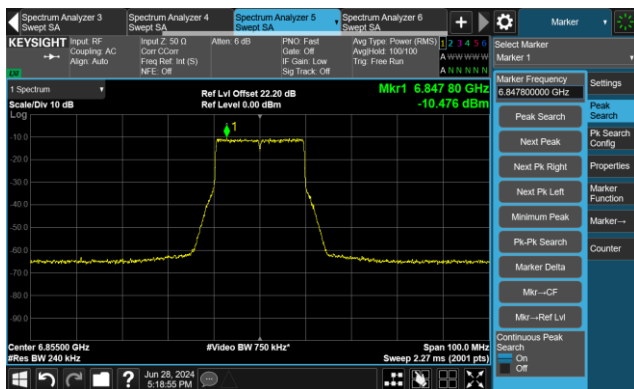

Channel 105 (6475MHz)

The Reference Level

The Mask Data

Channel 113 (6515MHz)

The Reference Level

The Mask Data

802.11ax-HE20 - Ant 1

Channel 117 (6535MHz)

The Reference Level

The Mask Data

Channel 149 (6695MHz)

The Reference Level

The Mask Data

Channel 181 (6855MHz)

The Reference Level

The Mask Data

802.11ax-HE20 - Ant 1

Channel 185 (6875MHz)

The Reference Level

The Mask Data

Channel 189 (6895MHz)

The Reference Level

The Mask Data

Channel 209 (6995MHz)

The Reference Level

The Mask Data

802.11ax-HE20 - Ant 1

Channel 229 (7095MHz)

The Reference Level

The Mask Data

802.11ax-HE40 - Ant 1

Channel 3 (5965MHz)