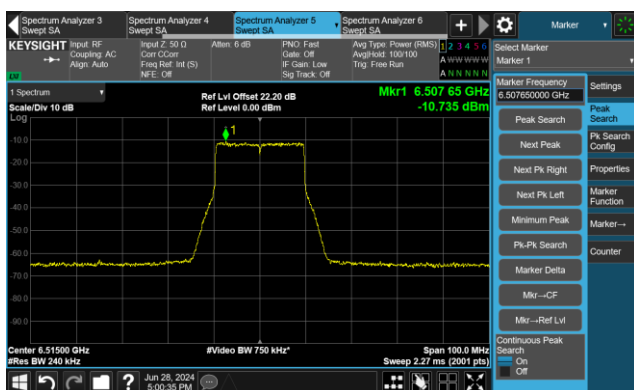

The Mask Data

Channel 93 (6415MHz)

The Reference Level

The Mask Data

802.11ax-HE20 - Ant 1

Channel 97 (6435MHz)

The Reference Level

The Mask Data

Channel 105 (6475MHz)

The Reference Level

The Mask Data

Channel 113 (6515MHz)

The Reference Level

The Mask Data

802.11ax-HE20 - Ant 1

Channel 117 (6535MHz)

The Reference Level

The Mask Data

Channel 149 (6695MHz)

The Reference Level

The Mask Data

Channel 181 (6855MHz)

The Reference Level

The Mask Data

802.11ax-HE20 - Ant 1

Channel 185 (6875MHz)

The Reference Level

The Mask Data

Channel 189 (6895MHz)

The Reference Level

The Mask Data

Channel 209 (6995MHz)