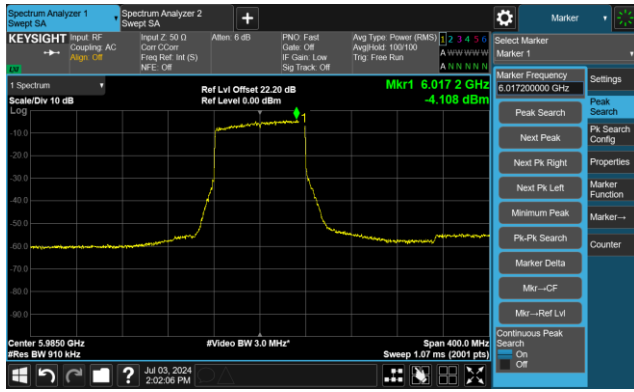

The Reference Level

The Mask Data

Channel 195 (6925MHz)

The Reference Level

The Mask Data

Channel 211 (7005MHz)

The Reference Level

The Mask Data

802.11be-EHT40 - Ant 0

Channel 227 (7085MHz)

The Reference Level

The Mask Data

802.11be-EHT80 - Ant 0

Channel 7 (5985MHz)

The Reference Level

The Mask Data

Channel 55 (6225MHz)

The Reference Level

The Mask Data

Channel 87 (6385MHz)

The Reference Level

The Mask Data

802.11be-EHT80 - Ant 0

Channel 103 (6465MHz)

The Reference Level

The Mask Data

Channel 119 (6545MHz)

The Reference Level

The Reference Level

Channel 135 (6625MHz)

The Reference Level

The Mask Data