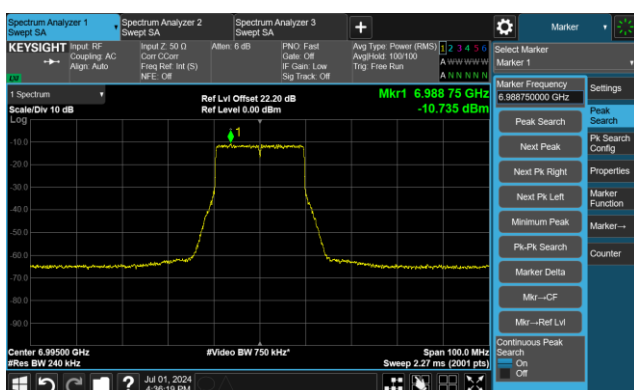

802.11be-EHT20 - Ant 0

Channel 117 (6535MHz)

The Reference Level

The Mask Data

Channel 149 (6695MHz)

The Reference Level

The Mask Data

Channel 181 (6855MHz)

The Reference Level

The Mask Data

802.11be-EHT20 - Ant 0

Channel 185 (6875MHz)

The Reference Level

The Mask Data

Channel 189 (6895MHz)

The Reference Level

The Mask Data

Channel 209 (6995MHz)

The Reference Level

The Mask Data

802.11be-EHT20 - Ant 0

Channel 229 (7095MHz)

The Reference Level

The Mask Data