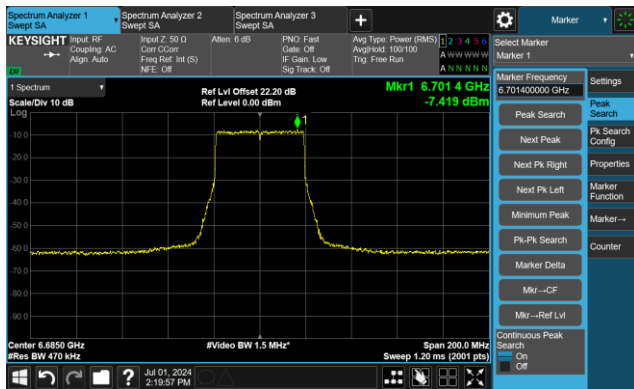

The Reference Level

The Mask Data

802.11be-EHT40 - Ant 0

Channel 99 (6445MHz)

The Reference Level

The Mask Data

Channel 107 (6485MHz)

The Reference Level

The Mask Data

Channel 115 (6525MHz)

The Reference Level

The Mask Data

802.11be-EHT40 - Ant 0

Channel 123 (6565MHz)

The Reference Level

The Mask Data

Channel 147 (6685MHz)

The Reference Level

The Mask Data

Channel 179 (6845MHz)

The Reference Level

The Mask Data

802.11be-EHT40 - Ant 0

Channel 187 (6885MHz)

The Reference Level

The Mask Data

Channel 195 (6925MHz)

The Reference Level

The Mask Data

Channel 211 (7005MHz)

The Reference Level

The Mask Data