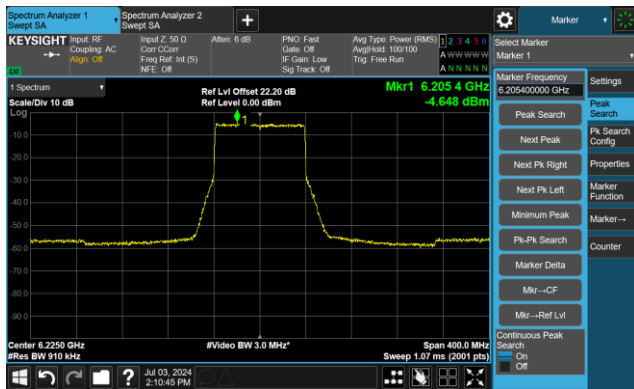

The Reference Level

The Mask Data

Channel 195 (6925MHz)

The Reference Level

The Mask Data

Channel 211 (7005MHz)

The Reference Level

The Mask Data

802.11be-EHT40 - Ant 0

Channel 227 (7085MHz)

The Reference Level

The Mask Data

802.11be-EHT80 - Ant 0

Channel 7 (5985MHz)

The Reference Level

The Mask Data

Channel 55 (6225MHz)

The Reference Level

The Mask Data

Channel 87 (6385MHz)

The Reference Level

The Mask Data

802.11be-EHT80 - Ant 0

Channel 103 (6465MHz)