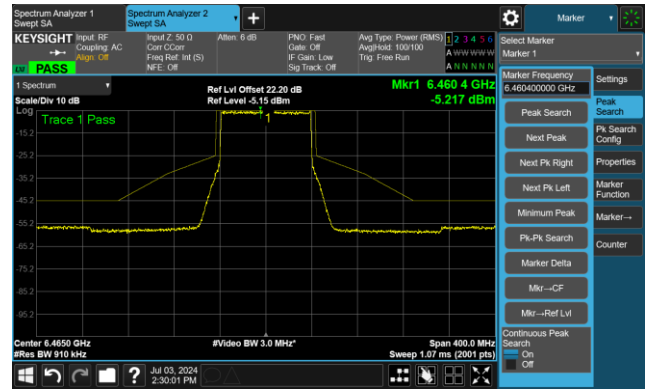

802.11be-EHT40 - Ant 0

Channel 227 (7085MHz)

The Reference Level

The Mask Data

802.11be-EHT80 - Ant 0

Channel 7 (5985MHz)

The Reference Level

The Mask Data

Channel 55 (6225MHz)

The Reference Level

The Mask Data

Channel 87 (6385MHz)

The Reference Level

The Mask Data

802.11be-EHT80 - Ant 0

Channel 103 (6465MHz)

The Reference Level

The Mask Data

Channel 119 (6545MHz)

The Reference Level

The Reference Level

Channel 135 (6625MHz)

The Reference Level

The Mask Data