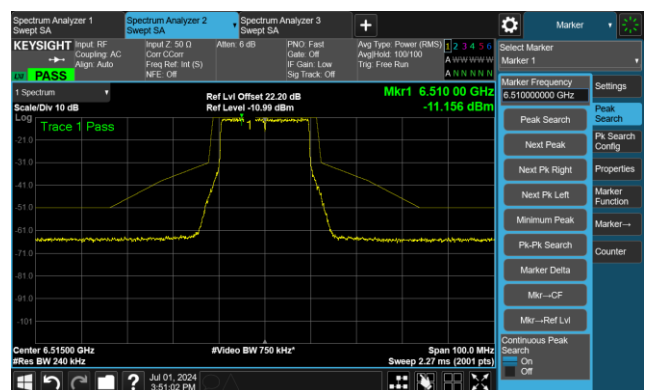

Channel 49 (6195MHz)

The Reference Level

The Mask Data

Channel 93 (6415MHz)

The Reference Level

The Mask Data

802.11be-EHT20 - Ant 0

Channel 97 (6435MHz)

The Reference Level

The Mask Data

Channel 105 (6475MHz)

The Reference Level

The Mask Data

Channel 113 (6515MHz)

The Reference Level

The Mask Data

802.11be-EHT20 - Ant 0

Channel 117 (6535MHz)

The Reference Level

The Mask Data

Channel 149 (6695MHz)

The Reference Level

The Mask Data

Channel 181 (6855MHz)

The Reference Level

The Mask Data

802.11be-EHT20 - Ant 0

Channel 185 (6875MHz)

The Reference Level

The Mask Data

Channel 189 (6895MHz)

The Reference Level