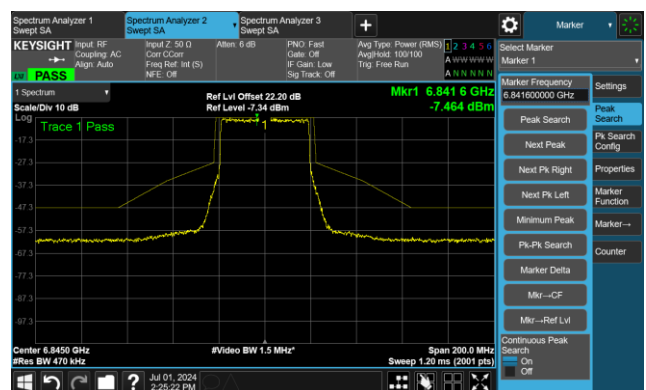

Channel 147 (6685MHz)

The Reference Level

The Mask Data

Channel 179 (6845MHz)

The Reference Level

The Mask Data

802.11be-EHT40 - Ant 0

Channel 187 (6885MHz)

The Reference Level

The Mask Data

Channel 195 (6925MHz)

The Reference Level

The Mask Data

Channel 211 (7005MHz)

The Reference Level

The Mask Data