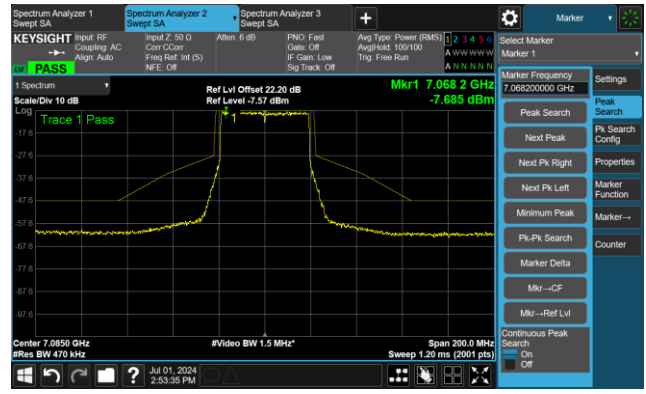

Channel 147 (6685MHz)

The Reference Level

The Mask Data

Channel 179 (6845MHz)

The Reference Level

The Mask Data

802.11be-EHT40 - Ant 0

Channel 187 (6885MHz)

The Reference Level

The Mask Data

Channel 195 (6925MHz)

The Reference Level

The Mask Data

Channel 211 (7005MHz)

The Reference Level

The Mask Data

802.11be-EHT40 - Ant 0

Channel 227 (7085MHz)

The Reference Level

The Mask Data

802.11be-EHT80 - Ant 0

Channel 7 (5985MHz)

The Reference Level

The Mask Data