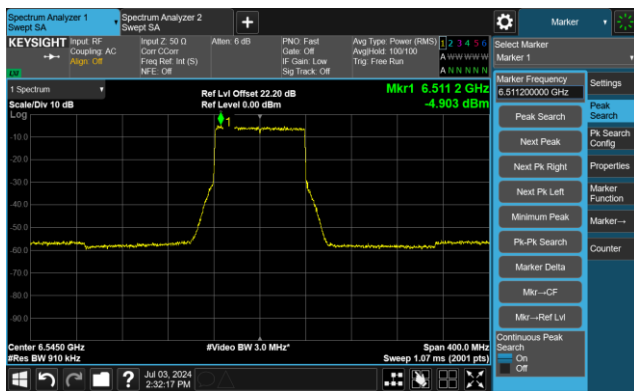

Channel 55 (6225MHz)

The Reference Level

The Mask Data

Channel 87 (6385MHz)

The Reference Level

The Mask Data

802.11be-EHT80 - Ant 0

Channel 103 (6465MHz)

The Reference Level

The Mask Data

Channel 119 (6545MHz)

The Reference Level

The Reference Level

Channel 135 (6625MHz)

The Reference Level

The Mask Data

802.11be-EHT80 - Ant 0

Channel 151 (6705MHz)

The Reference Level

The Mask Data

Channel 167 (6785MHz)

The Reference Level

The Mask Data

Channel 183 (6865MHz)