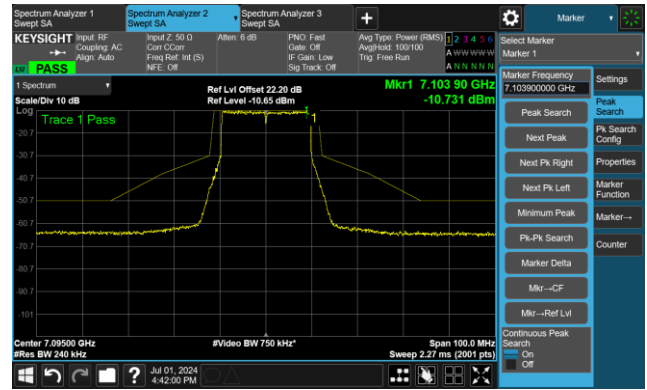

The Reference Level

The Mask Data

802.11be-EHT20 - Ant 0

Channel 185 (6875MHz)

The Reference Level

The Mask Data

Channel 189 (6895MHz)

The Reference Level

The Mask Data

Channel 209 (6995MHz)

The Reference Level

The Mask Data

802.11be-EHT20 - Ant 0

Channel 229 (7095MHz)

The Reference Level

The Mask Data

802.11be-EHT40 - Ant 0

Channel 3 (5965MHz)

The Reference Level

The Mask Data

Channel 51 (6205MHz)

The Reference Level

The Mask Data

Channel 91 (6405MHz)

The Reference Level

The Mask Data

802.11be-EHT40 - Ant 0

Channel 99 (6445MHz)

The Reference Level

The Mask Data

Channel 107 (6485MHz)

The Reference Level