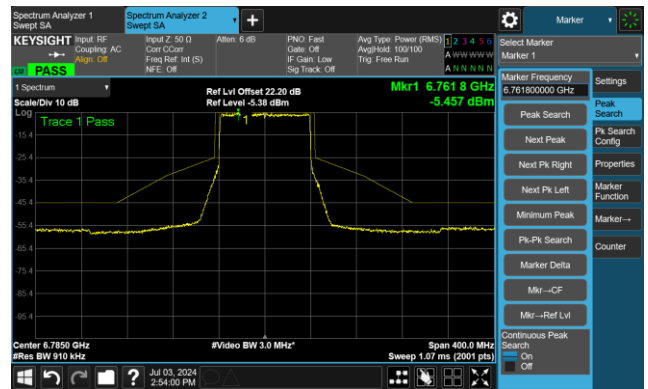

The Reference Level

The Mask Data

Channel 119 (6545MHz)

The Reference Level

The Reference Level

Channel 135 (6625MHz)

The Reference Level

The Mask Data

802.11be-EHT80 - Ant 0

Channel 151 (6705MHz)

The Reference Level

The Mask Data

Channel 167 (6785MHz)

The Reference Level

The Mask Data

Channel 183 (6865MHz)

The Reference Level

The Mask Data