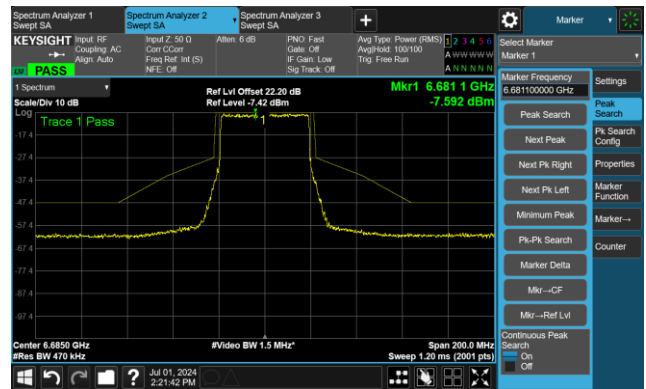

The Reference Level

The Mask Data

802.11be-EHT40 - Ant 0

Channel 99 (6445MHz)

The Reference Level

The Mask Data

Channel 107 (6485MHz)

The Reference Level

The Mask Data

Channel 115 (6525MHz)

The Reference Level

The Mask Data

802.11be-EHT40 - Ant 0

Channel 123 (6565MHz)

The Reference Level

The Mask Data

Channel 147 (6685MHz)

The Reference Level

The Mask Data

Channel 179 (6845MHz)

The Reference Level

The Mask Data

802.11be-EHT40 - Ant 0

Channel 187 (6885MHz)

The Reference Level

The Mask Data

Channel 195 (6925MHz)

The Reference Level

The Mask Data

Channel 211 (7005MHz)

The Reference Level

The Mask Data