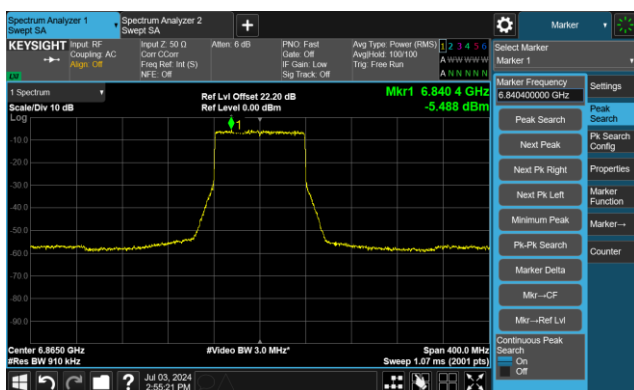

The Reference Level

The Mask Data

Channel 119 (6545MHz)

The Reference Level

The Reference Level

Channel 135 (6625MHz)

The Reference Level

The Mask Data

802.11be-EHT80 - Ant 0

Channel 151 (6705MHz)

The Reference Level

The Mask Data

Channel 167 (6785MHz)

The Reference Level

The Mask Data

Channel 183 (6865MHz)

The Reference Level

The Mask Data