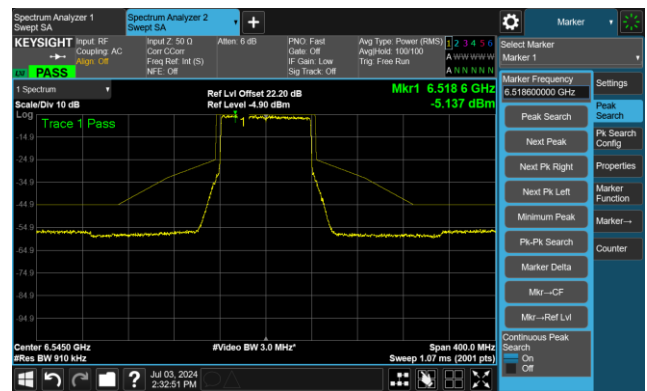

Channel 55 (6225MHz)

The Reference Level

The Mask Data

Channel 87 (6385MHz)

The Reference Level

The Mask Data

802.11be-EHT80 - Ant 0

Channel 103 (6465MHz)

The Reference Level

The Mask Data

Channel 119 (6545MHz)

The Reference Level

The Reference Level

Channel 135 (6625MHz)

The Reference Level

The Mask Data

802.11be-EHT80 - Ant 0

Channel 151 (6705MHz)

The Reference Level

The Mask Data

Channel 167 (6785MHz)

The Reference Level

The Mask Data

Channel 183 (6865MHz)