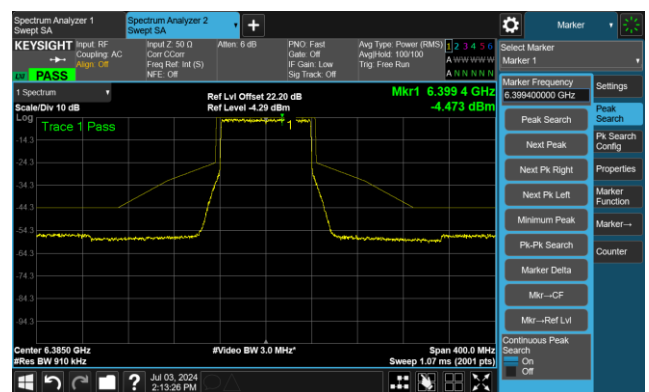

802.11be-EHT40 - Ant 0

Channel 227 (7085MHz)

The Reference Level

The Mask Data

802.11be-EHT80 - Ant 0

Channel 7 (5985MHz)

The Reference Level

The Mask Data

Channel 55 (6225MHz)

The Reference Level

The Mask Data

Channel 87 (6385MHz)

The Reference Level

The Mask Data

802.11be-EHT80 - Ant 0

Channel 103 (6465MHz)

The Reference Level

The Mask Data

Channel 119 (6545MHz)

The Reference Level

The Reference Level

Channel 135 (6625MHz)

The Reference Level

The Mask Data