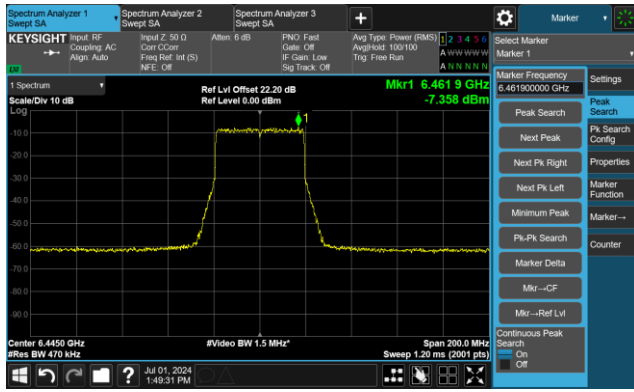

The Reference Level

The Mask Data

802.11be-EHT40 - Ant 0

Channel 99 (6445MHz)

The Reference Level

The Mask Data

Channel 107 (6485MHz)

The Reference Level

The Mask Data

Channel 115 (6525MHz)

The Reference Level

The Mask Data

802.11be-EHT40 - Ant 0

Channel 123 (6565MHz)

The Reference Level

The Mask Data