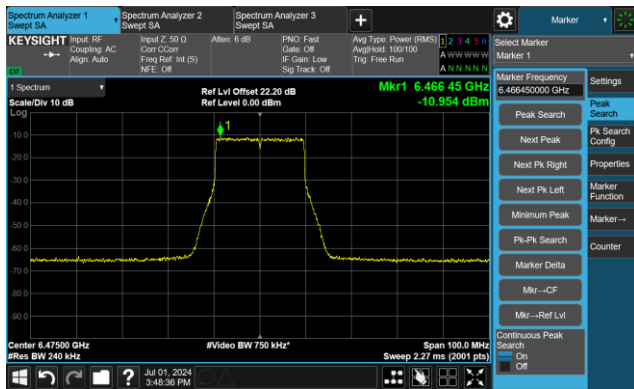

The Reference Level

The Mask Data

Channel 105 (6475MHz)

The Reference Level

The Mask Data

Channel 113 (6515MHz)

The Reference Level

The Mask Data

802.11be-EHT20 - Ant 0

Channel 117 (6535MHz)

The Reference Level

The Mask Data

Channel 149 (6695MHz)

The Reference Level

The Mask Data

Channel 181 (6855MHz)

The Reference Level

The Mask Data

802.11be-EHT20 - Ant 0

Channel 185 (6875MHz)

The Reference Level

The Mask Data

Channel 189 (6895MHz)

The Reference Level