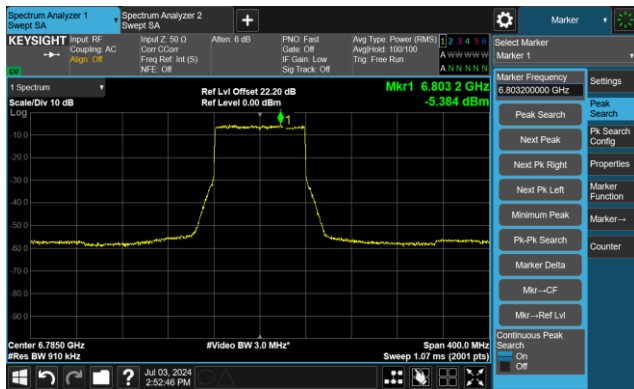

The Reference Level

The Mask Data

Channel 119 (6545MHz)

The Reference Level

The Reference Level

Channel 135 (6625MHz)

The Reference Level

The Mask Data

802.11be-EHT80 - Ant 0

Channel 151 (6705MHz)

The Reference Level

The Mask Data

Channel 167 (6785MHz)

The Reference Level

The Mask Data

Channel 183 (6865MHz)

The Reference Level

The Mask Data