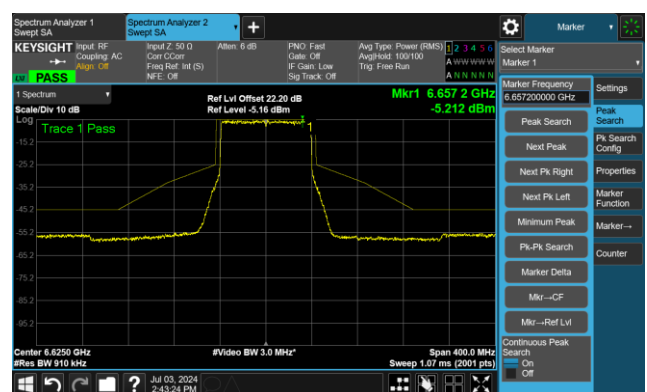

Channel 55 (6225MHz)

The Reference Level

The Mask Data

Channel 87 (6385MHz)

The Reference Level

The Mask Data

802.11be-EHT80 - Ant 0

Channel 103 (6465MHz)

The Reference Level

The Mask Data

Channel 119 (6545MHz)

The Reference Level

The Reference Level

Channel 135 (6625MHz)

The Reference Level

The Mask Data

802.11be-EHT80 - Ant 0

Channel 151 (6705MHz)

The Reference Level

The Mask Data

Channel 167 (6785MHz)

The Reference Level

The Mask Data

Channel 183 (6865MHz)