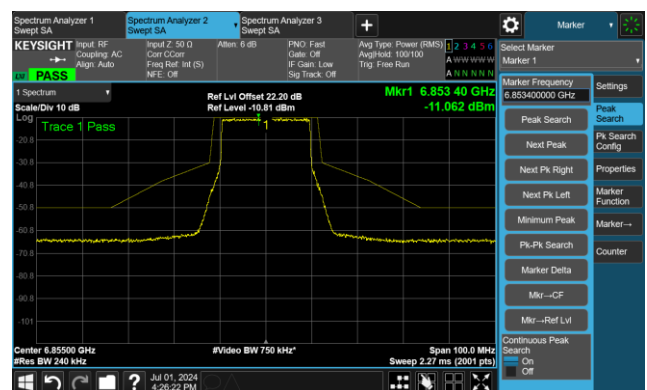

The Reference Level

The Mask Data

Channel 105 (6475MHz)

The Reference Level

The Mask Data

Channel 113 (6515MHz)

The Reference Level

The Mask Data

802.11be-EHT20 - Ant 0

Channel 117 (6535MHz)

The Reference Level

The Mask Data

Channel 149 (6695MHz)

The Reference Level

The Mask Data

Channel 181 (6855MHz)

The Reference Level

The Mask Data

802.11be-EHT20 - Ant 0

Channel 185 (6875MHz)

The Reference Level

The Mask Data

Channel 189 (6895MHz)

The Reference Level