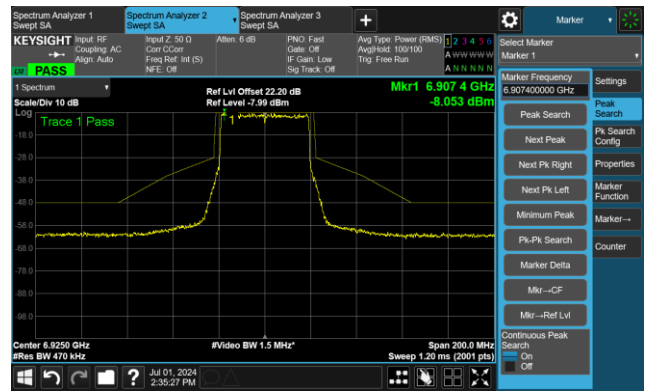

Channel 147 (6685MHz)

The Reference Level

The Mask Data

Channel 179 (6845MHz)

The Reference Level

The Mask Data

802.11be-EHT40 - Ant 0

Channel 187 (6885MHz)

The Reference Level

The Mask Data

Channel 195 (6925MHz)

The Reference Level

The Mask Data

Channel 211 (7005MHz)

The Reference Level

The Mask Data

802.11be-EHT40 - Ant 0

Channel 227 (7085MHz)

The Reference Level

The Mask Data

802.11be-EHT80 - Ant 0

Channel 7 (5985MHz)

The Reference Level

The Mask Data