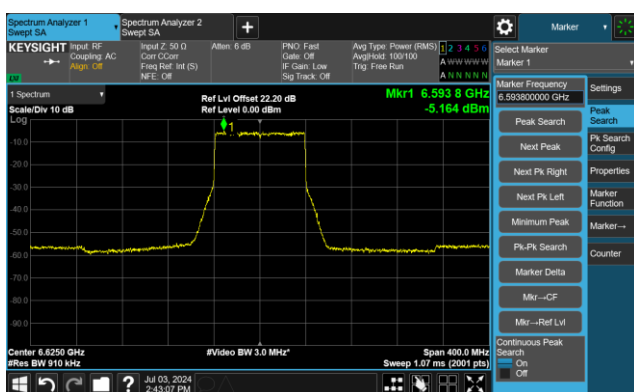

Channel 55 (6225MHz)

The Reference Level

The Mask Data

Channel 87 (6385MHz)

The Reference Level

The Mask Data

802.11be-EHT80 - Ant 0

Channel 103 (6465MHz)

The Reference Level

The Mask Data

Channel 119 (6545MHz)

The Reference Level

The Reference Level

Channel 135 (6625MHz)

The Reference Level

The Mask Data

802.11be-EHT80 - Ant 0

Channel 151 (6705MHz)

The Reference Level

The Mask Data

Channel 167 (6785MHz)

The Reference Level

The Mask Data

Channel 183 (6865MHz)