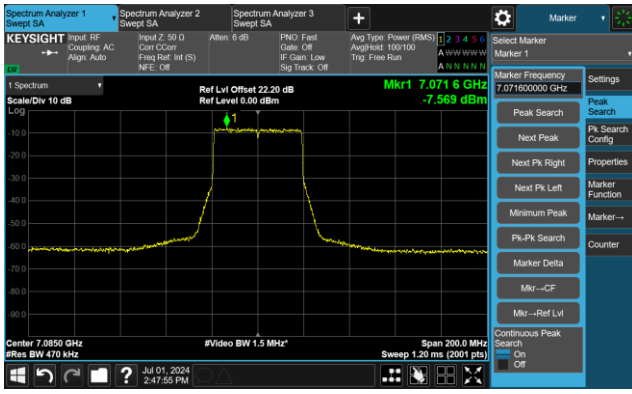

Channel 147 (6685MHz)

The Reference Level

The Mask Data

Channel 179 (6845MHz)

The Reference Level

The Mask Data

802.11be-EHT40 - Ant 0

Channel 187 (6885MHz)

The Reference Level

The Mask Data

Channel 195 (6925MHz)

The Reference Level

The Mask Data

Channel 211 (7005MHz)

The Reference Level

The Mask Data

802.11be-EHT40 - Ant 0

Channel 227 (7085MHz)

The Reference Level

The Mask Data

802.11be-EHT80 - Ant 0

Channel 7 (5985MHz)

The Reference Level

The Mask Data