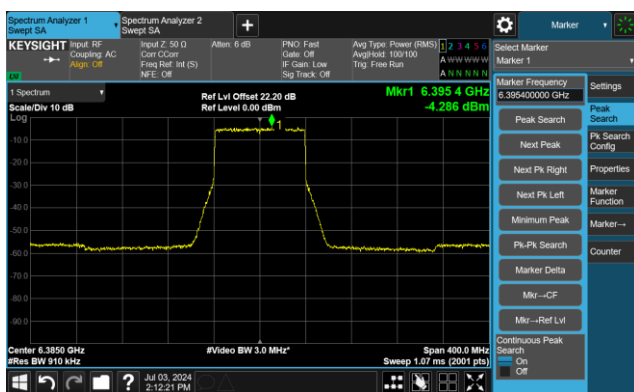

802.11be-EHT40 - Ant 0

Channel 227 (7085MHz)

The Reference Level

The Mask Data

802.11be-EHT80 - Ant 0

Channel 7 (5985MHz)

The Reference Level

The Mask Data

Channel 55 (6225MHz)

The Reference Level

The Mask Data

Channel 87 (6385MHz)

The Reference Level

The Mask Data

802.11be-EHT80 - Ant 0

Channel 103 (6465MHz)

The Reference Level

The Mask Data

Channel 119 (6545MHz)

The Reference Level

The Reference Level

Channel 135 (6625MHz)

The Reference Level

The Mask Data