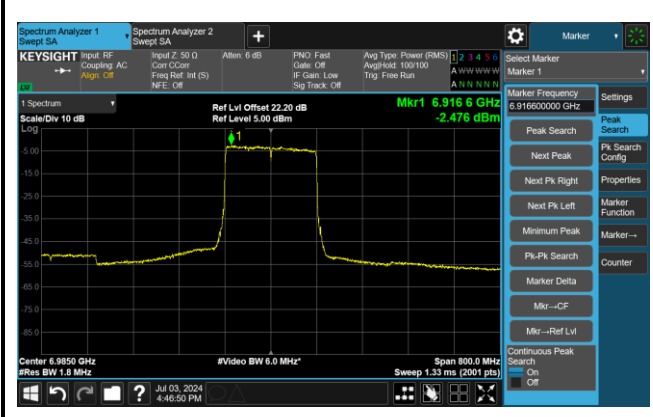

802.11ax-HE160 - Ant 0

Channel 207 (6985MHz)

The Reference Level

The Mask Data

802.11be-EHT20 - Ant 0

Channel 1 (5955MHz)

The Reference Level

The Mask Data

Channel 49 (6195MHz)

The Reference Level

The Mask Data

Channel 93 (6415MHz)

The Reference Level

The Mask Data

802.11be-EHT20 - Ant 0

Channel 97 (6435MHz)

The Reference Level

The Mask Data

Channel 105 (6475MHz)

The Reference Level

The Mask Data

Channel 113 (6515MHz)

The Reference Level

The Mask Data