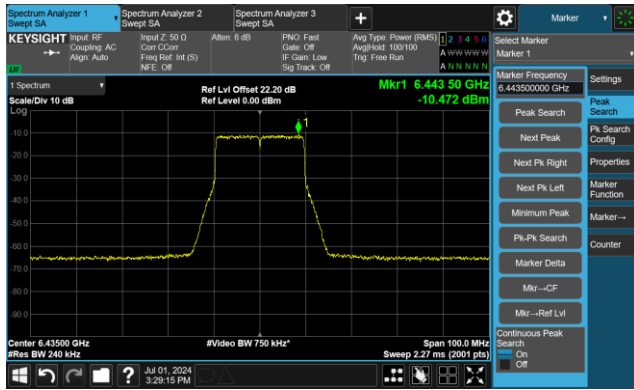

802.11ax-HE160 - Ant 0

Channel 207 (6985MHz)

The Reference Level

The Mask Data

802.11be-EHT20 - Ant 0

Channel 1 (5955MHz)

The Reference Level

The Mask Data

Channel 49 (6195MHz)

The Reference Level

The Mask Data

Channel 93 (6415MHz)

The Reference Level

The Mask Data

802.11be-EHT20 - Ant 0

Channel 97 (6435MHz)

The Reference Level

The Mask Data

Channel 105 (6475MHz)

The Reference Level

The Mask Data

Channel 113 (6515MHz)

The Reference Level

The Mask Data

802.11be-EHT20 - Ant 0

Channel 117 (6535MHz)

The Reference Level

The Mask Data

Channel 149 (6695MHz)

The Reference Level

The Mask Data

Channel 181 (6855MHz)