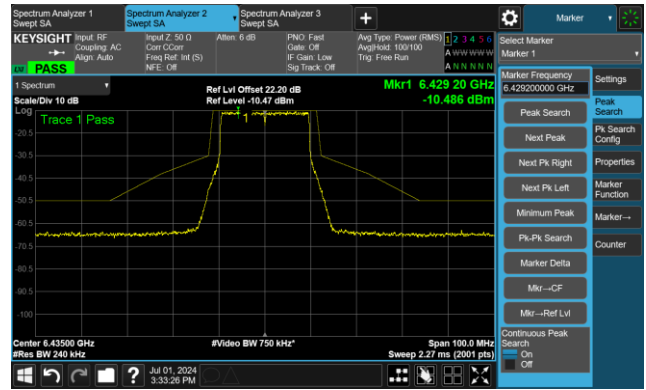

802.11ax-HE160 - Ant 0

Channel 207 (6985MHz)

The Reference Level

The Mask Data

802.11be-EHT20 - Ant 0

Channel 1 (5955MHz)

The Reference Level

The Mask Data

Channel 49 (6195MHz)

The Reference Level

The Mask Data

Channel 93 (6415MHz)

The Reference Level

The Mask Data

802.11be-EHT20 - Ant 0

Channel 97 (6435MHz)

The Reference Level

The Mask Data

Channel 105 (6475MHz)

The Reference Level

The Mask Data

Channel 113 (6515MHz)

The Reference Level

The Mask Data

802.11be-EHT20 - Ant 0

Channel 117 (6535MHz)

The Reference Level

The Mask Data

Channel 149 (6695MHz)

The Reference Level

The Mask Data

Channel 181 (6855MHz)