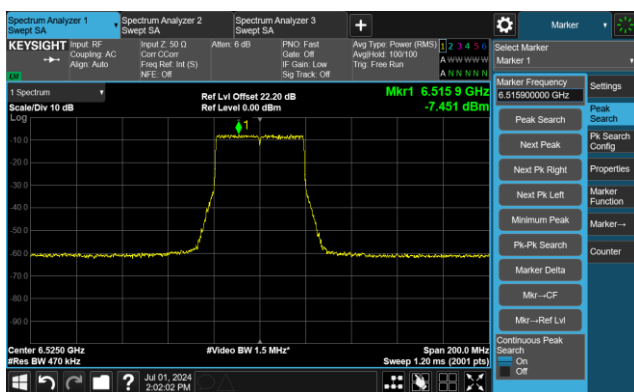

The Reference Level

The Mask Data

802.11be-EHT40 - Ant 0

Channel 99 (6445MHz)

The Reference Level

The Mask Data

Channel 107 (6485MHz)

The Reference Level

The Mask Data

Channel 115 (6525MHz)

The Reference Level

The Mask Data

802.11be-EHT40 - Ant 0

Channel 123 (6565MHz)

The Reference Level

The Mask Data