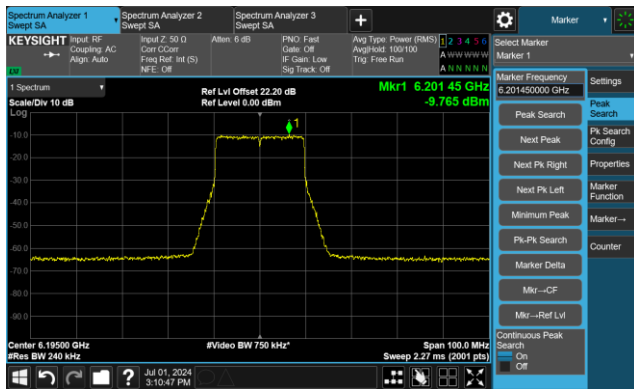

802.11ax-HE160 - Ant 0

Channel 207 (6985MHz)

The Reference Level

The Mask Data

802.11be-EHT20 - Ant 0

Channel 1 (5955MHz)

The Reference Level

The Mask Data

Channel 49 (6195MHz)

The Reference Level

The Mask Data

Channel 93 (6415MHz)

The Reference Level

The Mask Data

802.11be-EHT20 - Ant 0

Channel 97 (6435MHz)

The Reference Level

The Mask Data

Channel 105 (6475MHz)

The Reference Level

The Mask Data

Channel 113 (6515MHz)

The Reference Level

The Mask Data