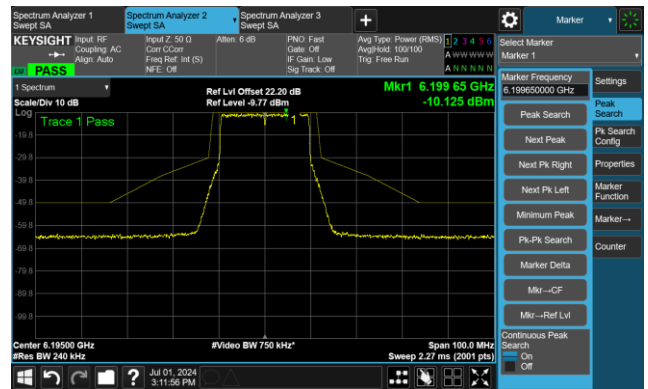

802.11ax-HE160 - Ant 0

Channel 207 (6985MHz)

The Reference Level

The Mask Data

802.11be-EHT20 - Ant 0

Channel 1 (5955MHz)

The Reference Level

The Mask Data

Channel 49 (6195MHz)

The Reference Level

The Mask Data

Channel 93 (6415MHz)

The Reference Level

The Mask Data

802.11be-EHT20 - Ant 0

Channel 97 (6435MHz)

The Reference Level

The Mask Data

Channel 105 (6475MHz)

The Reference Level

The Mask Data

Channel 113 (6515MHz)

The Reference Level

The Mask Data