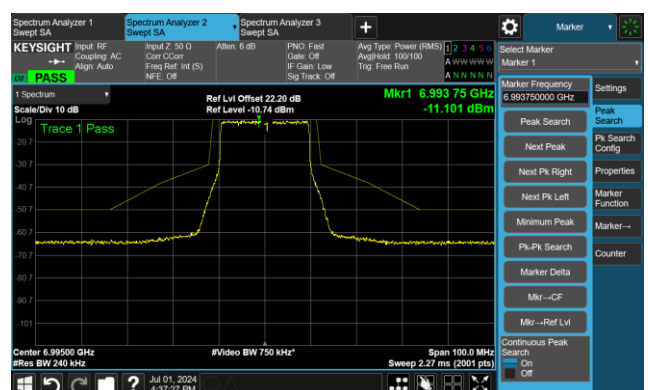

The Reference Level

The Mask Data

802.11be-EHT20 - Ant 0

Channel 185 (6875MHz)

The Reference Level

The Mask Data

Channel 189 (6895MHz)

The Reference Level

The Mask Data

Channel 209 (6995MHz)

The Reference Level

The Mask Data

802.11be-EHT20 - Ant 0

Channel 229 (7095MHz)

The Reference Level

The Mask Data

802.11be-EHT40 - Ant 0

Channel 3 (5965MHz)

The Reference Level

The Mask Data

Channel 51 (6205MHz)

The Reference Level

The Mask Data

Channel 91 (6405MHz)