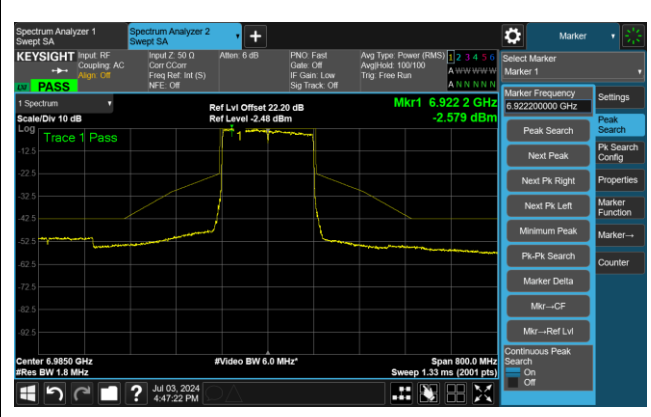

802.11ax-HE160 - Ant 0

Channel 207 (6985MHz)

The Reference Level

The Mask Data

802.11be-EHT20 - Ant 0

Channel 1 (5955MHz)

The Reference Level

The Mask Data

Channel 49 (6195MHz)

The Reference Level

The Mask Data

Channel 93 (6415MHz)

The Reference Level

The Mask Data

802.11be-EHT20 - Ant 0

Channel 97 (6435MHz)

The Reference Level

The Mask Data

Channel 105 (6475MHz)

The Reference Level

The Mask Data

Channel 113 (6515MHz)

The Reference Level

The Mask Data