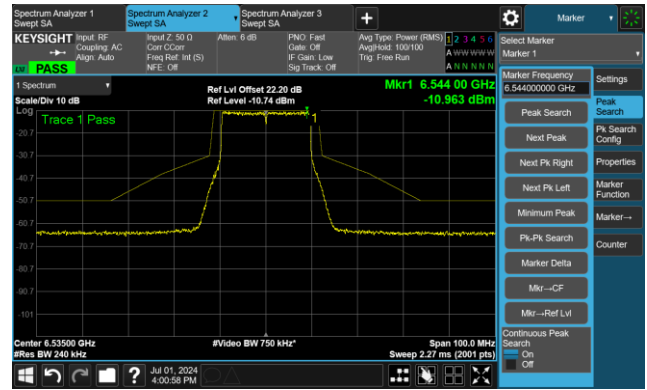

Channel 49 (6195MHz)

The Reference Level

The Mask Data

Channel 93 (6415MHz)

The Reference Level

The Mask Data

802.11be-EHT20 - Ant 0

Channel 97 (6435MHz)

The Reference Level

The Mask Data

Channel 105 (6475MHz)

The Reference Level

The Mask Data

Channel 113 (6515MHz)

The Reference Level

The Mask Data

802.11be-EHT20 - Ant 0

Channel 117 (6535MHz)

The Reference Level

The Mask Data

Channel 149 (6695MHz)

The Reference Level

The Mask Data

Channel 181 (6855MHz)

The Reference Level

The Mask Data

802.11be-EHT20 - Ant 0

Channel 185 (6875MHz)

The Reference Level

The Mask Data

Channel 189 (6895MHz)

The Reference Level