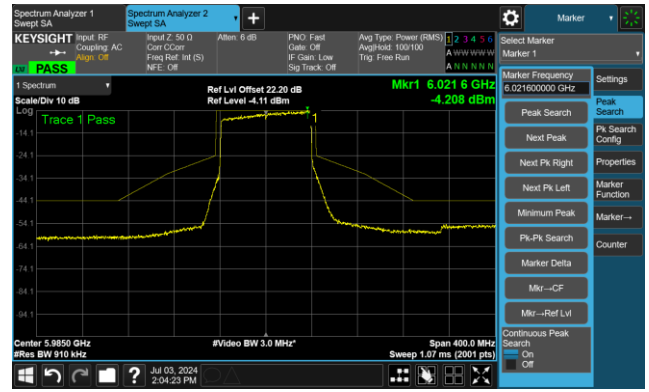

The Reference Level

The Mask Data

Channel 195 (6925MHz)

The Reference Level

The Mask Data

Channel 211 (7005MHz)

The Reference Level

The Mask Data

802.11be-EHT40 - Ant 0

Channel 227 (7085MHz)

The Reference Level

The Mask Data

802.11be-EHT80 - Ant 0

Channel 7 (5985MHz)

The Reference Level

The Mask Data

Channel 55 (6225MHz)

The Reference Level

The Mask Data

Channel 87 (6385MHz)

The Reference Level

The Mask Data

802.11be-EHT80 - Ant 0

Channel 103 (6465MHz)

The Reference Level

The Mask Data

Channel 119 (6545MHz)

The Reference Level

The Reference Level

Channel 135 (6625MHz)

The Reference Level

The Mask Data