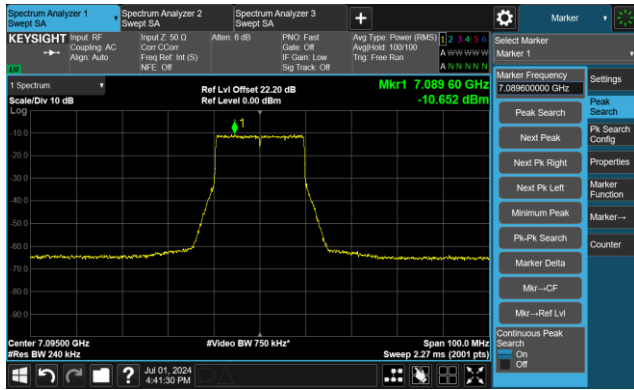

The Reference Level

The Mask Data

802.11be-EHT20 - Ant 0

Channel 185 (6875MHz)

The Reference Level

The Mask Data

Channel 189 (6895MHz)

The Reference Level

The Mask Data

Channel 209 (6995MHz)

The Reference Level

The Mask Data

802.11be-EHT20 - Ant 0

Channel 229 (7095MHz)

The Reference Level

The Mask Data

802.11be-EHT40 - Ant 0

Channel 3 (5965MHz)

The Reference Level

The Mask Data

Channel 51 (6205MHz)

The Reference Level

The Mask Data

Channel 91 (6405MHz)