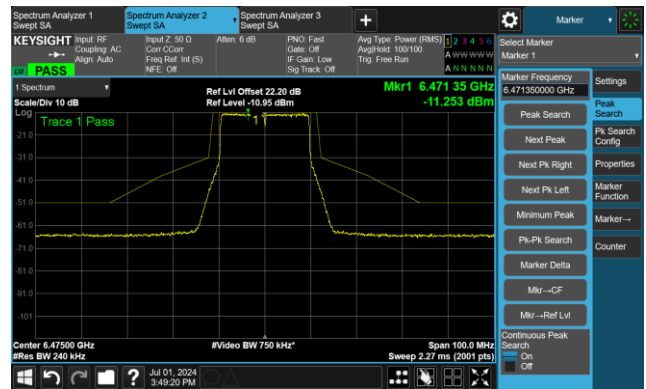

Channel 49 (6195MHz)

The Reference Level

The Mask Data

Channel 93 (6415MHz)

The Reference Level

The Mask Data

802.11be-EHT20 - Ant 0

Channel 97 (6435MHz)

The Reference Level

The Mask Data

Channel 105 (6475MHz)

The Reference Level

The Mask Data

Channel 113 (6515MHz)

The Reference Level

The Mask Data

802.11be-EHT20 - Ant 0

Channel 117 (6535MHz)

The Reference Level

The Mask Data

Channel 149 (6695MHz)

The Reference Level

The Mask Data

Channel 181 (6855MHz)

The Reference Level

The Mask Data

802.11be-EHT20 - Ant 0

Channel 185 (6875MHz)

The Reference Level

The Mask Data

Channel 189 (6895MHz)

The Reference Level