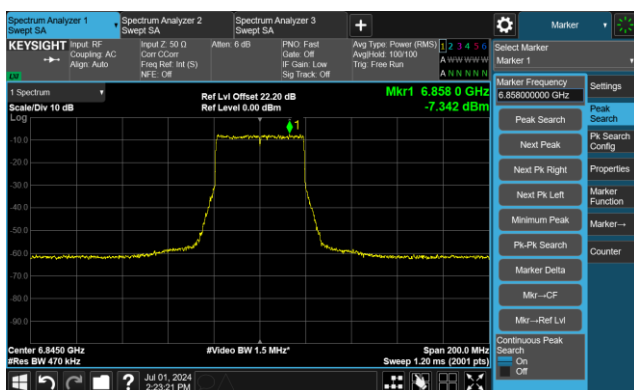

The Mask Data

Channel 115 (6525MHz)

The Reference Level

The Mask Data

802.11be-EHT40 - Ant 0

Channel 123 (6565MHz)

The Reference Level

The Mask Data

Channel 147 (6685MHz)

The Reference Level

The Mask Data

Channel 179 (6845MHz)

The Reference Level

The Mask Data

802.11be-EHT40 - Ant 0

Channel 187 (6885MHz)

The Reference Level

The Mask Data

Channel 195 (6925MHz)

The Reference Level

The Mask Data

Channel 211 (7005MHz)

The Reference Level

The Mask Data