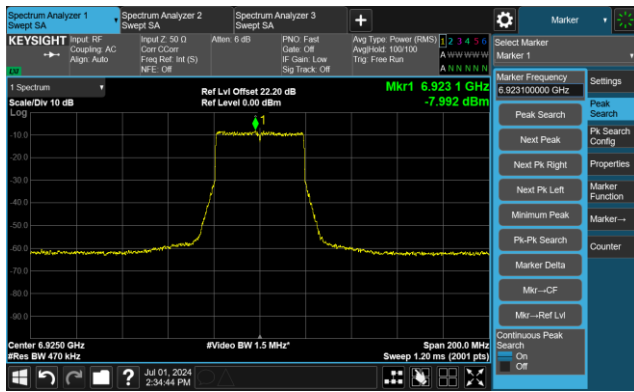

Channel 147 (6685MHz)

The Reference Level

The Mask Data

Channel 179 (6845MHz)

The Reference Level

The Mask Data

802.11be-EHT40 - Ant 0

Channel 187 (6885MHz)

The Reference Level

The Mask Data

Channel 195 (6925MHz)

The Reference Level

The Mask Data

Channel 211 (7005MHz)

The Reference Level

The Mask Data

802.11be-EHT40 - Ant 0

Channel 227 (7085MHz)

The Reference Level

The Mask Data

802.11be-EHT80 - Ant 0

Channel 7 (5985MHz)

The Reference Level

The Mask Data