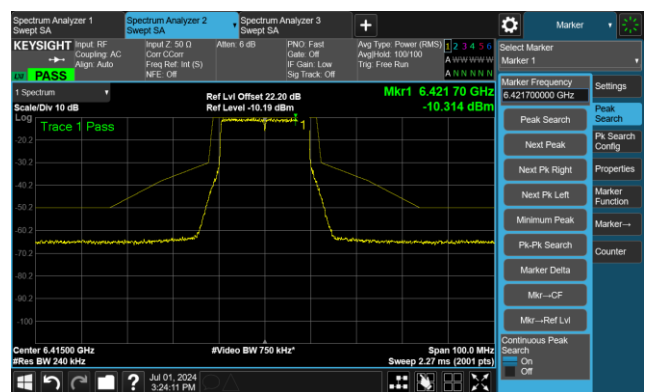

802.11ax-HE160 - Ant 0

Channel 207 (6985MHz)

The Reference Level

The Mask Data

802.11be-EHT20 - Ant 0

Channel 1 (5955MHz)

The Reference Level

The Mask Data

Channel 49 (6195MHz)

The Reference Level

The Mask Data

Channel 93 (6415MHz)

The Reference Level

The Mask Data

802.11be-EHT20 - Ant 0

Channel 97 (6435MHz)

The Reference Level

The Mask Data

Channel 105 (6475MHz)

The Reference Level

The Mask Data

Channel 113 (6515MHz)

The Reference Level

The Mask Data

802.11be-EHT20 - Ant 0

Channel 117 (6535MHz)

The Reference Level

The Mask Data

Channel 149 (6695MHz)

The Reference Level

The Mask Data

Channel 181 (6855MHz)