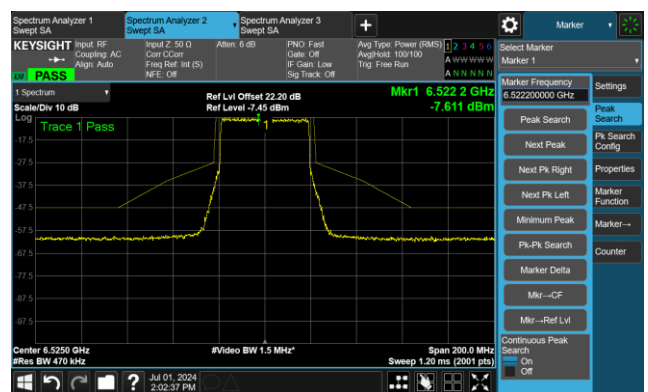

The Reference Level

The Mask Data

802.11be-EHT40 - Ant 0

Channel 99 (6445MHz)

The Reference Level

The Mask Data

Channel 107 (6485MHz)

The Reference Level

The Mask Data

Channel 115 (6525MHz)

The Reference Level

The Mask Data

802.11be-EHT40 - Ant 0

Channel 123 (6565MHz)

The Reference Level

The Mask Data

Channel 147 (6685MHz)

The Reference Level

The Mask Data

Channel 179 (6845MHz)

The Reference Level

The Mask Data

802.11be-EHT40 - Ant 0

Channel 187 (6885MHz)

The Reference Level

The Mask Data

Channel 195 (6925MHz)

The Reference Level

The Mask Data

Channel 211 (7005MHz)

The Reference Level

The Mask Data