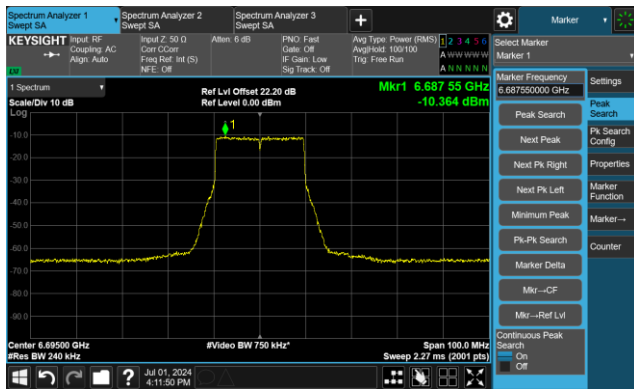

The Reference Level

The Mask Data

Channel 105 (6475MHz)

The Reference Level

The Mask Data

Channel 113 (6515MHz)

The Reference Level

The Mask Data

802.11be-EHT20 - Ant 0

Channel 117 (6535MHz)

The Reference Level

The Mask Data

Channel 149 (6695MHz)

The Reference Level

The Mask Data

Channel 181 (6855MHz)

The Reference Level

The Mask Data

802.11be-EHT20 - Ant 0

Channel 185 (6875MHz)

The Reference Level

The Mask Data

Channel 189 (6895MHz)

The Reference Level