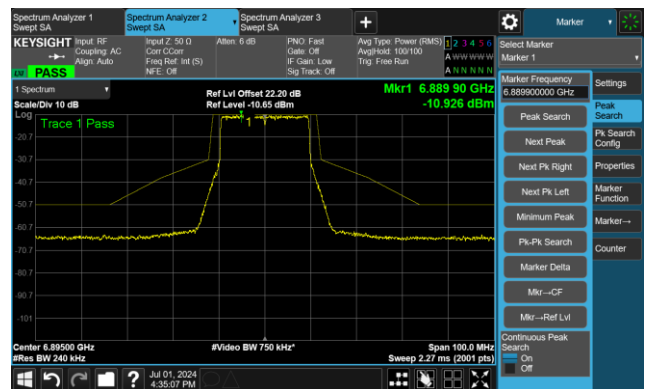

802.11be-EHT20 - Ant 0

Channel 117 (6535MHz)

The Reference Level

The Mask Data

Channel 149 (6695MHz)

The Reference Level

The Mask Data

Channel 181 (6855MHz)

The Reference Level

The Mask Data

802.11be-EHT20 - Ant 0

Channel 185 (6875MHz)

The Reference Level

The Mask Data

Channel 189 (6895MHz)

The Reference Level

The Mask Data

Channel 209 (6995MHz)

The Reference Level

The Mask Data

802.11be-EHT20 - Ant 0

Channel 229 (7095MHz)

The Reference Level

The Mask Data