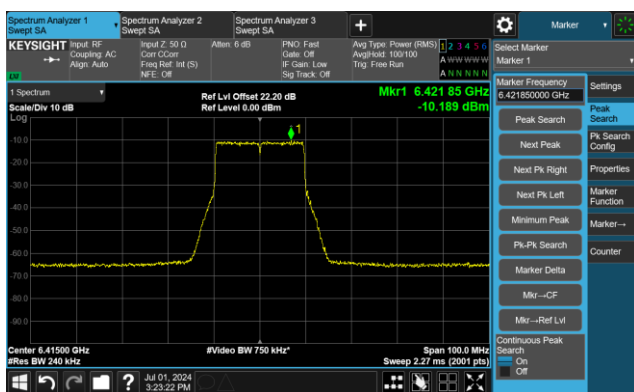

802.11ax-HE160 - Ant 0

Channel 207 (6985MHz)

The Reference Level

The Mask Data

802.11be-EHT20 - Ant 0

Channel 1 (5955MHz)

The Reference Level

The Mask Data

Channel 49 (6195MHz)

The Reference Level

The Mask Data

Channel 93 (6415MHz)

The Reference Level

The Mask Data

802.11be-EHT20 - Ant 0

Channel 97 (6435MHz)

The Reference Level

The Mask Data

Channel 105 (6475MHz)

The Reference Level

The Mask Data

Channel 113 (6515MHz)

The Reference Level

The Mask Data

802.11be-EHT20 - Ant 0

Channel 117 (6535MHz)

The Reference Level

The Mask Data

Channel 149 (6695MHz)

The Reference Level

The Mask Data

Channel 181 (6855MHz)