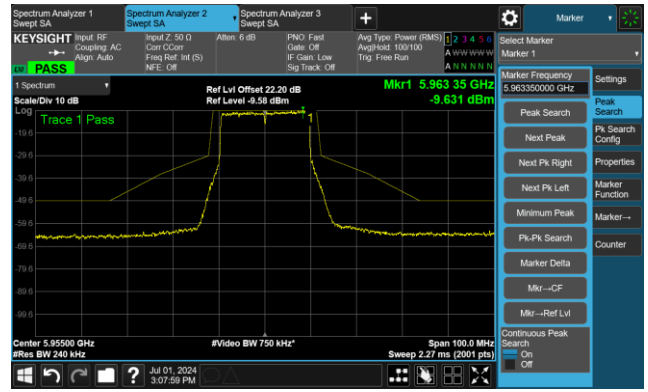

802.11ax-HE160 - Ant 0

Channel 207 (6985MHz)

The Reference Level

The Mask Data

802.11be-EHT20 - Ant 0

Channel 1 (5955MHz)

The Reference Level

The Mask Data

Channel 49 (6195MHz)

The Reference Level

The Mask Data

Channel 93 (6415MHz)

The Reference Level

The Mask Data

802.11be-EHT20 - Ant 0

Channel 97 (6435MHz)

The Reference Level

The Mask Data

Channel 105 (6475MHz)

The Reference Level

The Mask Data

Channel 113 (6515MHz)

The Reference Level

The Mask Data