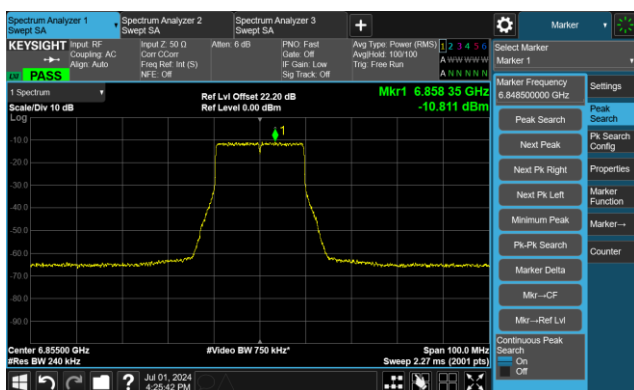

The Reference Level

The Mask Data

Channel 105 (6475MHz)

The Reference Level

The Mask Data

Channel 113 (6515MHz)

The Reference Level

The Mask Data

802.11be-EHT20 - Ant 0

Channel 117 (6535MHz)

The Reference Level

The Mask Data

Channel 149 (6695MHz)

The Reference Level

The Mask Data

Channel 181 (6855MHz)

The Reference Level

The Mask Data

802.11be-EHT20 - Ant 0

Channel 185 (6875MHz)

The Reference Level

The Mask Data

Channel 189 (6895MHz)

The Reference Level

The Mask Data

Channel 209 (6995MHz)

The Reference Level

The Mask Data

802.11be-EHT20 - Ant 0

Channel 229 (7095MHz)

The Reference Level

The Mask Data