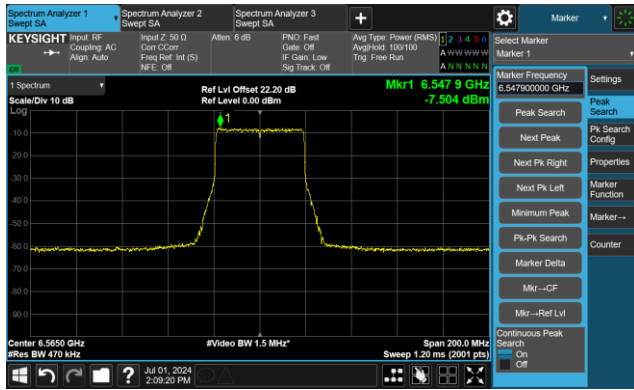

The Reference Level

The Mask Data

802.11be-EHT40 - Ant 0

Channel 99 (6445MHz)

The Reference Level

The Mask Data

Channel 107 (6485MHz)

The Reference Level

The Mask Data

Channel 115 (6525MHz)

The Reference Level

The Mask Data

802.11be-EHT40 - Ant 0

Channel 123 (6565MHz)

The Reference Level

The Mask Data

Channel 147 (6685MHz)

The Reference Level

The Mask Data

Channel 179 (6845MHz)

The Reference Level

The Mask Data

802.11be-EHT40 - Ant 0

Channel 187 (6885MHz)

The Reference Level

The Mask Data

Channel 195 (6925MHz)

The Reference Level

The Mask Data

Channel 211 (7005MHz)

The Reference Level

The Mask Data