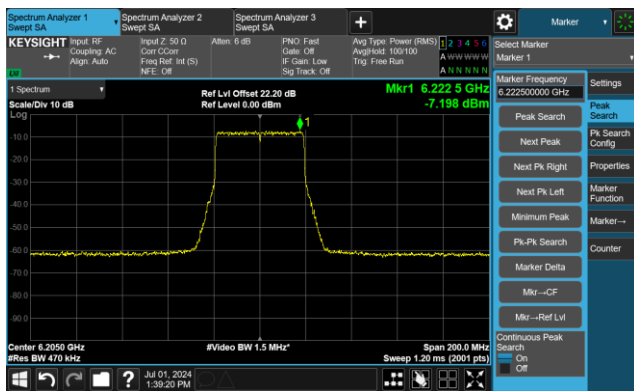

The Mask Data

Channel 209 (6995MHz)

The Reference Level

The Mask Data

802.11be-EHT20 - Ant 0

Channel 229 (7095MHz)

The Reference Level

The Mask Data

802.11be-EHT40 - Ant 0

Channel 3 (5965MHz)

The Reference Level

The Mask Data

Channel 51 (6205MHz)

The Reference Level

The Mask Data

Channel 91 (6405MHz)

The Reference Level

The Mask Data

802.11be-EHT40 - Ant 0

Channel 99 (6445MHz)

The Reference Level

The Mask Data

Channel 107 (6485MHz)

The Reference Level