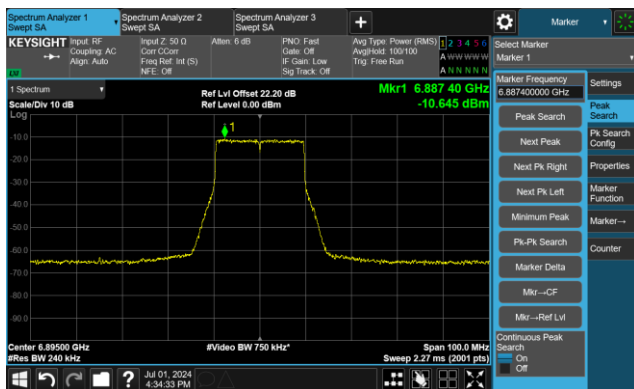

802.11be-EHT20 - Ant 0

Channel 117 (6535MHz)

The Reference Level

The Mask Data

Channel 149 (6695MHz)

The Reference Level

The Mask Data

Channel 181 (6855MHz)

The Reference Level

The Mask Data

802.11be-EHT20 - Ant 0

Channel 185 (6875MHz)

The Reference Level

The Mask Data

Channel 189 (6895MHz)

The Reference Level

The Mask Data

Channel 209 (6995MHz)

The Reference Level

The Mask Data

802.11be-EHT20 - Ant 0

Channel 229 (7095MHz)

The Reference Level

The Mask Data