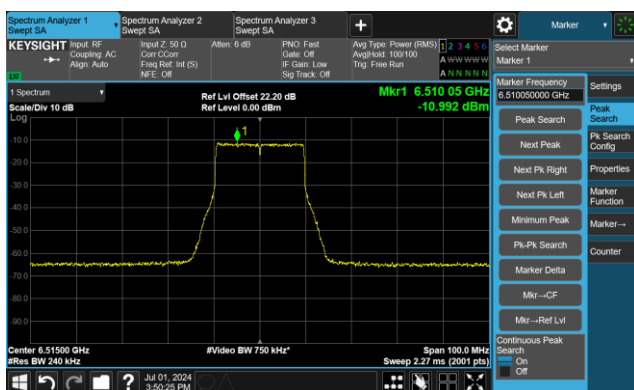

Channel 49 (6195MHz)

The Reference Level

The Mask Data

Channel 93 (6415MHz)

The Reference Level

The Mask Data

802.11be-EHT20 - Ant 0

Channel 97 (6435MHz)

The Reference Level

The Mask Data

Channel 105 (6475MHz)

The Reference Level

The Mask Data

Channel 113 (6515MHz)

The Reference Level

The Mask Data

802.11be-EHT20 - Ant 0

Channel 117 (6535MHz)

The Reference Level

The Mask Data

Channel 149 (6695MHz)

The Reference Level

The Mask Data

Channel 181 (6855MHz)

The Reference Level

The Mask Data

802.11be-EHT20 - Ant 0

Channel 185 (6875MHz)

The Reference Level

The Mask Data

Channel 189 (6895MHz)

The Reference Level