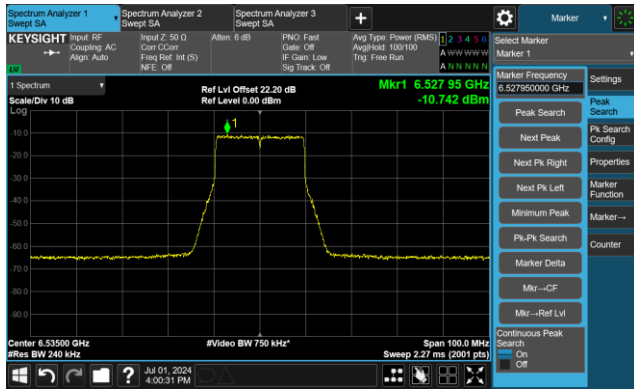

Channel 49 (6195MHz)

The Reference Level

The Mask Data

Channel 93 (6415MHz)

The Reference Level

The Mask Data

802.11be-EHT20 - Ant 0

Channel 97 (6435MHz)

The Reference Level

The Mask Data

Channel 105 (6475MHz)

The Reference Level

The Mask Data

Channel 113 (6515MHz)

The Reference Level

The Mask Data

802.11be-EHT20 - Ant 0

Channel 117 (6535MHz)

The Reference Level

The Mask Data

Channel 149 (6695MHz)

The Reference Level

The Mask Data

Channel 181 (6855MHz)

The Reference Level

The Mask Data

802.11be-EHT20 - Ant 0

Channel 185 (6875MHz)

The Reference Level

The Mask Data

Channel 189 (6895MHz)

The Reference Level