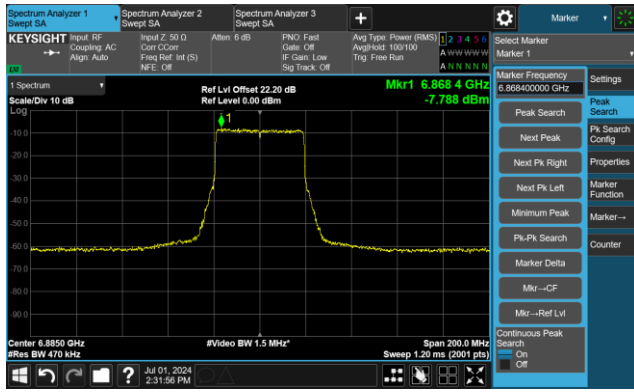

The Mask Data

Channel 115 (6525MHz)

The Reference Level

The Mask Data

802.11be-EHT40 - Ant 0

Channel 123 (6565MHz)

The Reference Level

The Mask Data

Channel 147 (6685MHz)

The Reference Level

The Mask Data

Channel 179 (6845MHz)

The Reference Level

The Mask Data

802.11be-EHT40 - Ant 0

Channel 187 (6885MHz)

The Reference Level

The Mask Data

Channel 195 (6925MHz)

The Reference Level

The Mask Data

Channel 211 (7005MHz)

The Reference Level

The Mask Data