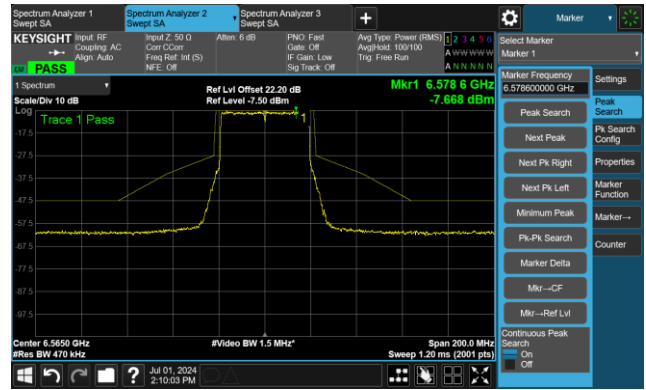

The Reference Level

The Mask Data

802.11be-EHT40 - Ant 0

Channel 99 (6445MHz)

The Reference Level

The Mask Data

Channel 107 (6485MHz)

The Reference Level

The Mask Data

Channel 115 (6525MHz)

The Reference Level

The Mask Data

802.11be-EHT40 - Ant 0

Channel 123 (6565MHz)

The Reference Level

The Mask Data

Channel 147 (6685MHz)

The Reference Level

The Mask Data

Channel 179 (6845MHz)

The Reference Level

The Mask Data

802.11be-EHT40 - Ant 0

Channel 187 (6885MHz)

The Reference Level

The Mask Data

Channel 195 (6925MHz)

The Reference Level

The Mask Data

Channel 211 (7005MHz)

The Reference Level

The Mask Data