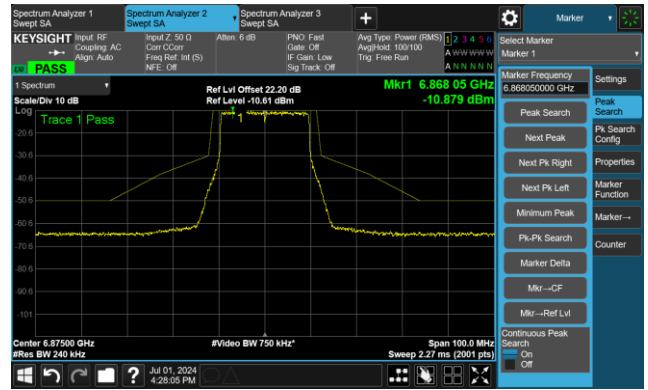

802.11be-EHT20 - Ant 0

Channel 117 (6535MHz)

The Reference Level

The Mask Data

Channel 149 (6695MHz)

The Reference Level

The Mask Data

Channel 181 (6855MHz)

The Reference Level

The Mask Data

802.11be-EHT20 - Ant 0

Channel 185 (6875MHz)

The Reference Level

The Mask Data

Channel 189 (6895MHz)

The Reference Level

The Mask Data

Channel 209 (6995MHz)

The Reference Level

The Mask Data

802.11be-EHT20 - Ant 0

Channel 229 (7095MHz)

The Reference Level

The Mask Data