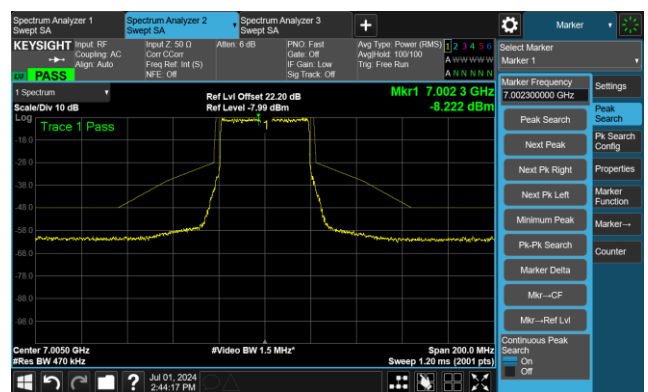

Channel 147 (6685MHz)

The Reference Level

The Mask Data

Channel 179 (6845MHz)

The Reference Level

The Mask Data

802.11be-EHT40 - Ant 0

Channel 187 (6885MHz)

The Reference Level

The Mask Data

Channel 195 (6925MHz)

The Reference Level

The Mask Data

Channel 211 (7005MHz)

The Reference Level

The Mask Data

802.11be-EHT40 - Ant 0

Channel 227 (7085MHz)

The Reference Level

The Mask Data

802.11be-EHT80 - Ant 0

Channel 7 (5985MHz)

The Reference Level

The Mask Data