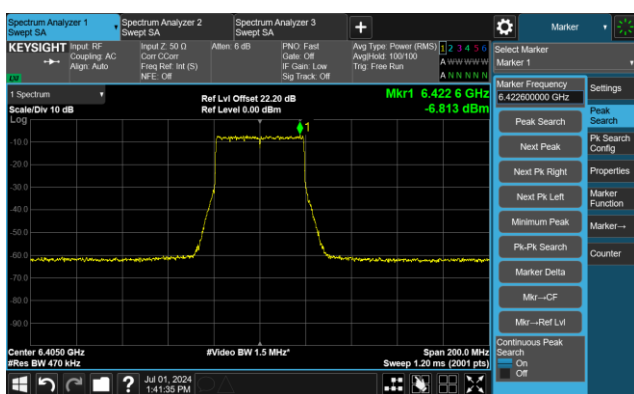

The Mask Data

Channel 209 (6995MHz)

The Reference Level

The Mask Data

802.11be-EHT20 - Ant 0

Channel 229 (7095MHz)

The Reference Level

The Mask Data

802.11be-EHT40 - Ant 0

Channel 3 (5965MHz)

The Reference Level

The Mask Data

Channel 51 (6205MHz)

The Reference Level

The Mask Data

Channel 91 (6405MHz)

The Reference Level

The Mask Data

802.11be-EHT40 - Ant 0

Channel 99 (6445MHz)

The Reference Level

The Mask Data

Channel 107 (6485MHz)

The Reference Level