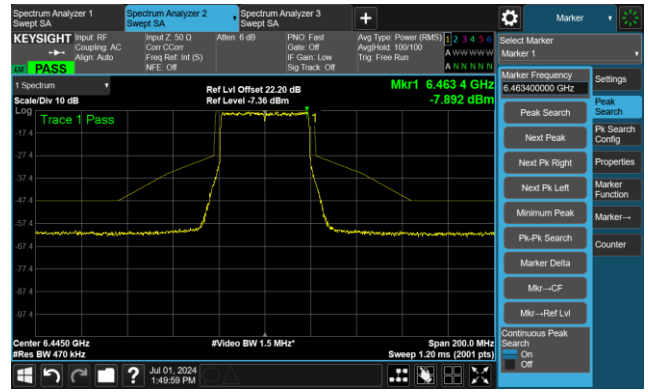

The Reference Level

The Mask Data

802.11be-EHT40 - Ant 0

Channel 99 (6445MHz)

The Reference Level

The Mask Data

Channel 107 (6485MHz)

The Reference Level

The Mask Data

Channel 115 (6525MHz)

The Reference Level

The Mask Data

802.11be-EHT40 - Ant 0

Channel 123 (6565MHz)

The Reference Level

The Mask Data