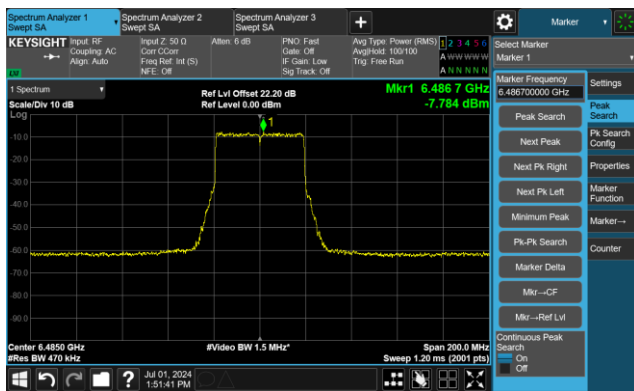

The Reference Level

The Mask Data

802.11be-EHT40 - Ant 0

Channel 99 (6445MHz)

The Reference Level

The Mask Data

Channel 107 (6485MHz)

The Reference Level

The Mask Data

Channel 115 (6525MHz)

The Reference Level

The Mask Data

802.11be-EHT40 - Ant 0

Channel 123 (6565MHz)

The Reference Level

The Mask Data