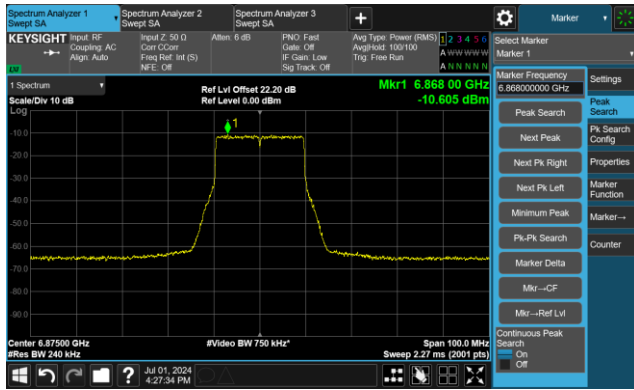

802.11be-EHT20 - Ant 0

Channel 117 (6535MHz)

The Reference Level

The Mask Data

Channel 149 (6695MHz)

The Reference Level

The Mask Data

Channel 181 (6855MHz)

The Reference Level

The Mask Data

802.11be-EHT20 - Ant 0

Channel 185 (6875MHz)

The Reference Level

The Mask Data

Channel 189 (6895MHz)

The Reference Level

The Mask Data

Channel 209 (6995MHz)

The Reference Level

The Mask Data

802.11be-EHT20 - Ant 0

Channel 229 (7095MHz)

The Reference Level

The Mask Data