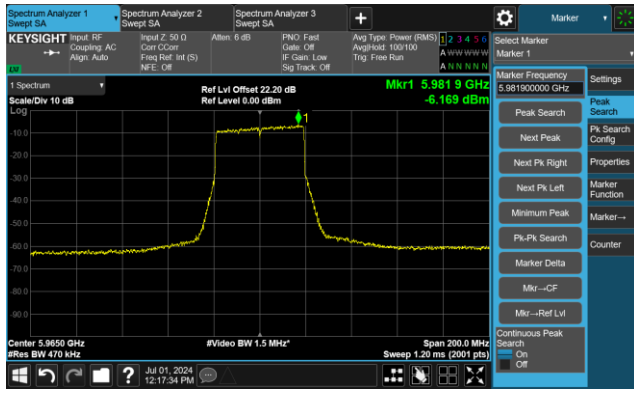

The Reference Level

The Mask Data

802.11be-EHT20 - Ant 0

Channel 185 (6875MHz)

The Reference Level

The Mask Data

Channel 189 (6895MHz)

The Reference Level

The Mask Data

Channel 209 (6995MHz)

The Reference Level

The Mask Data

802.11be-EHT20 - Ant 0

Channel 229 (7095MHz)

The Reference Level

The Mask Data

802.11be-EHT40 - Ant 0

Channel 3 (5965MHz)

The Reference Level

The Mask Data

Channel 51 (6205MHz)

The Reference Level

The Mask Data

Channel 91 (6405MHz)