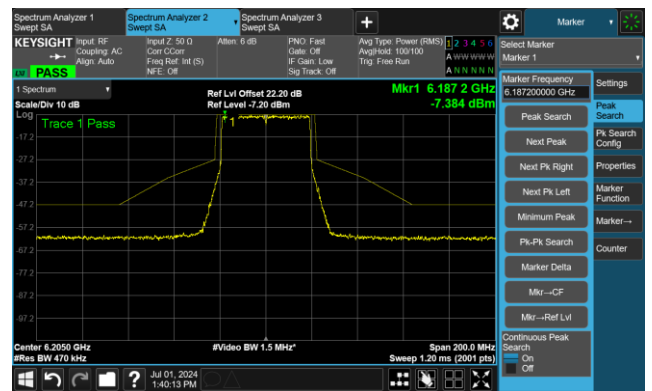

The Mask Data

Channel 209 (6995MHz)

The Reference Level

The Mask Data

802.11be-EHT20 - Ant 0

Channel 229 (7095MHz)

The Reference Level

The Mask Data

802.11be-EHT40 - Ant 0

Channel 3 (5965MHz)

The Reference Level

The Mask Data

Channel 51 (6205MHz)

The Reference Level

The Mask Data

Channel 91 (6405MHz)

The Reference Level

The Mask Data

802.11be-EHT40 - Ant 0

Channel 99 (6445MHz)

The Reference Level

The Mask Data

Channel 107 (6485MHz)

The Reference Level