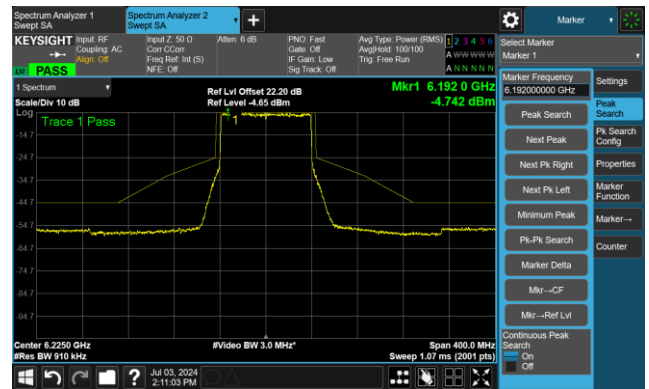

The Reference Level

The Mask Data

Channel 195 (6925MHz)

The Reference Level

The Mask Data

Channel 211 (7005MHz)

The Reference Level

The Mask Data

802.11be-EHT40 - Ant 0

Channel 227 (7085MHz)

The Reference Level

The Mask Data

802.11be-EHT80 - Ant 0

Channel 7 (5985MHz)

The Reference Level

The Mask Data

Channel 55 (6225MHz)

The Reference Level

The Mask Data

Channel 87 (6385MHz)

The Reference Level

The Mask Data

802.11be-EHT80 - Ant 0

Channel 103 (6465MHz)

The Reference Level

The Mask Data

Channel 119 (6545MHz)

The Reference Level

The Reference Level

Channel 135 (6625MHz)

The Reference Level

The Mask Data