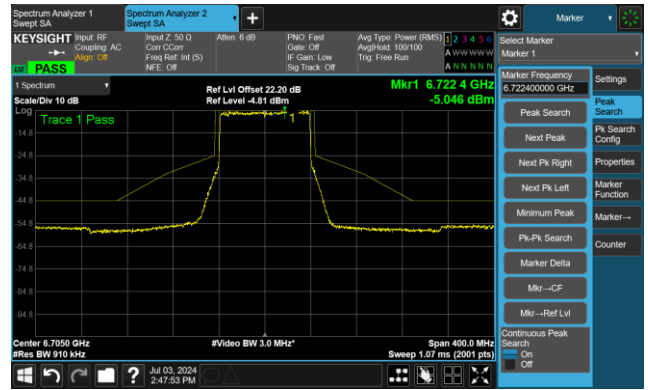

Channel 55 (6225MHz)

The Reference Level

The Mask Data

Channel 87 (6385MHz)

The Reference Level

The Mask Data

802.11be-EHT80 - Ant 0

Channel 103 (6465MHz)

The Reference Level

The Mask Data

Channel 119 (6545MHz)

The Reference Level

The Reference Level

Channel 135 (6625MHz)

The Reference Level

The Mask Data

802.11be-EHT80 - Ant 0

Channel 151 (6705MHz)

The Reference Level

The Mask Data

Channel 167 (6785MHz)

The Reference Level

The Mask Data

Channel 183 (6865MHz)