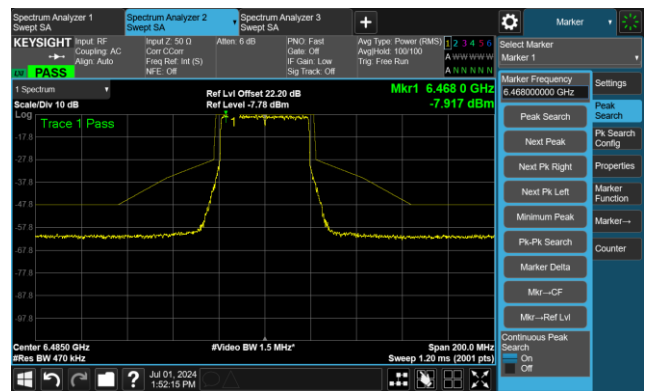

The Reference Level

The Mask Data

802.11be-EHT40 - Ant 0

Channel 99 (6445MHz)

The Reference Level

The Mask Data

Channel 107 (6485MHz)

The Reference Level

The Mask Data

Channel 115 (6525MHz)

The Reference Level

The Mask Data

802.11be-EHT40 - Ant 0

Channel 123 (6565MHz)

The Reference Level

The Mask Data