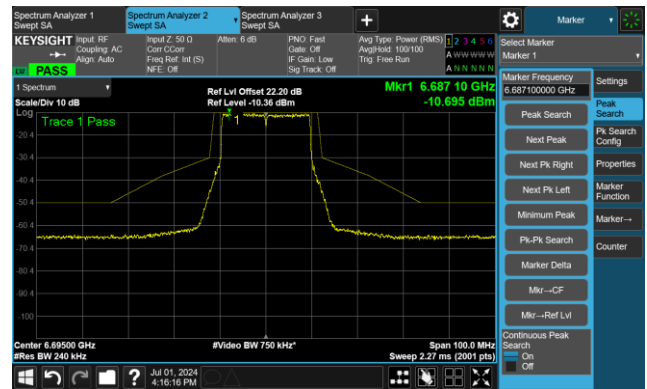

The Reference Level

The Mask Data

Channel 105 (6475MHz)

The Reference Level

The Mask Data

Channel 113 (6515MHz)

The Reference Level

The Mask Data

802.11be-EHT20 - Ant 0

Channel 117 (6535MHz)

The Reference Level

The Mask Data

Channel 149 (6695MHz)

The Reference Level

The Mask Data

Channel 181 (6855MHz)

The Reference Level

The Mask Data

802.11be-EHT20 - Ant 0

Channel 185 (6875MHz)

The Reference Level

The Mask Data

Channel 189 (6895MHz)

The Reference Level

The Mask Data

Channel 209 (6995MHz)

The Reference Level

The Mask Data

802.11be-EHT20 - Ant 0

Channel 229 (7095MHz)

The Reference Level

The Mask Data