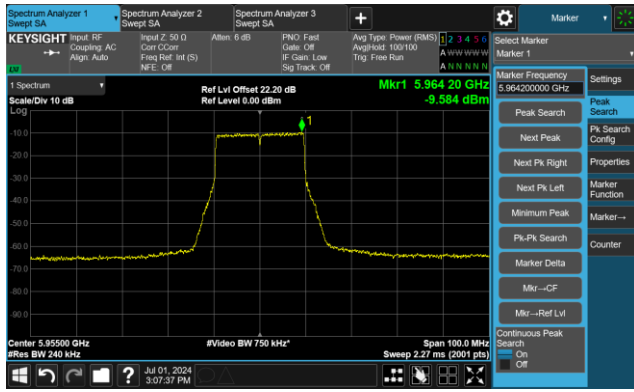

802.11ax-HE160 - Ant 0

Channel 207 (6985MHz)

The Reference Level

The Mask Data

802.11be-EHT20 - Ant 0

Channel 1 (5955MHz)

The Reference Level

The Mask Data

Channel 49 (6195MHz)

The Reference Level

The Mask Data

Channel 93 (6415MHz)

The Reference Level

The Mask Data

802.11be-EHT20 - Ant 0

Channel 97 (6435MHz)

The Reference Level

The Mask Data

Channel 105 (6475MHz)

The Reference Level

The Mask Data

Channel 113 (6515MHz)

The Reference Level

The Mask Data