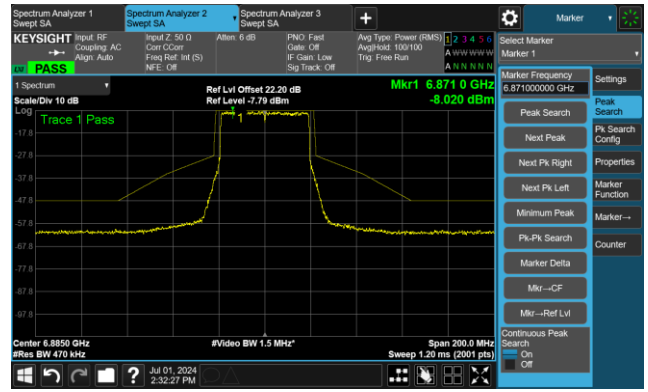

The Mask Data

Channel 115 (6525MHz)

The Reference Level

The Mask Data

802.11be-EHT40 - Ant 0

Channel 123 (6565MHz)

The Reference Level

The Mask Data

Channel 147 (6685MHz)

The Reference Level

The Mask Data

Channel 179 (6845MHz)

The Reference Level

The Mask Data

802.11be-EHT40 - Ant 0

Channel 187 (6885MHz)

The Reference Level

The Mask Data

Channel 195 (6925MHz)

The Reference Level

The Mask Data

Channel 211 (7005MHz)

The Reference Level

The Mask Data