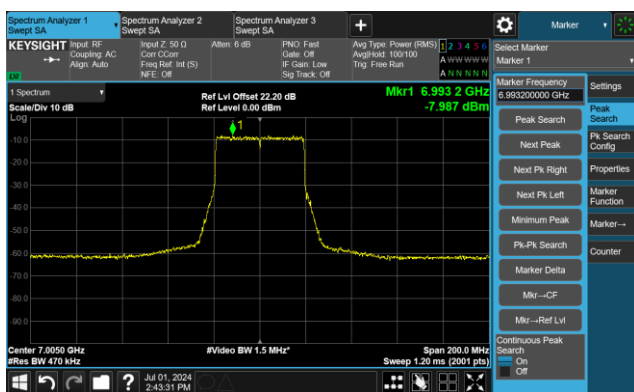

Channel 147 (6685MHz)

The Reference Level

The Mask Data

Channel 179 (6845MHz)

The Reference Level

The Mask Data

802.11be-EHT40 - Ant 0

Channel 187 (6885MHz)

The Reference Level

The Mask Data

Channel 195 (6925MHz)

The Reference Level

The Mask Data

Channel 211 (7005MHz)

The Reference Level

The Mask Data

802.11be-EHT40 - Ant 0

Channel 227 (7085MHz)

The Reference Level

The Mask Data

802.11be-EHT80 - Ant 0

Channel 7 (5985MHz)

The Reference Level

The Mask Data