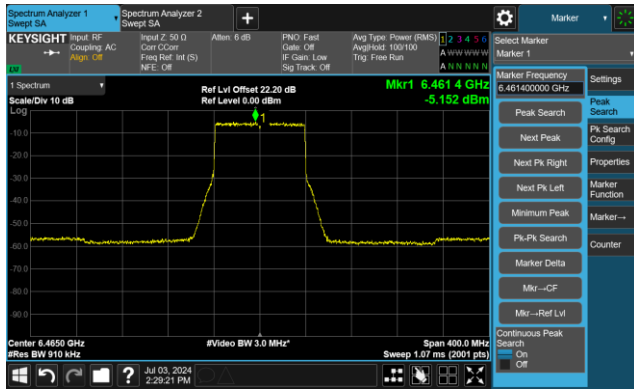

802.11be-EHT40 - Ant 0

Channel 227 (7085MHz)

The Reference Level

The Mask Data

802.11be-EHT80 - Ant 0

Channel 7 (5985MHz)

The Reference Level

The Mask Data

Channel 55 (6225MHz)

The Reference Level

The Mask Data

Channel 87 (6385MHz)

The Reference Level

The Mask Data

802.11be-EHT80 - Ant 0

Channel 103 (6465MHz)

The Reference Level

The Mask Data

Channel 119 (6545MHz)

The Reference Level

The Reference Level

Channel 135 (6625MHz)

The Reference Level

The Mask Data