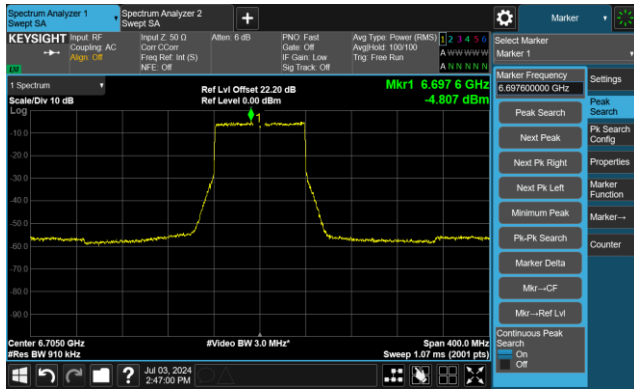

Channel 55 (6225MHz)

The Reference Level

The Mask Data

Channel 87 (6385MHz)

The Reference Level

The Mask Data

802.11be-EHT80 - Ant 0

Channel 103 (6465MHz)

The Reference Level

The Mask Data

Channel 119 (6545MHz)

The Reference Level

The Reference Level

Channel 135 (6625MHz)

The Reference Level

The Mask Data

802.11be-EHT80 - Ant 0

Channel 151 (6705MHz)

The Reference Level

The Mask Data

Channel 167 (6785MHz)

The Reference Level

The Mask Data

Channel 183 (6865MHz)