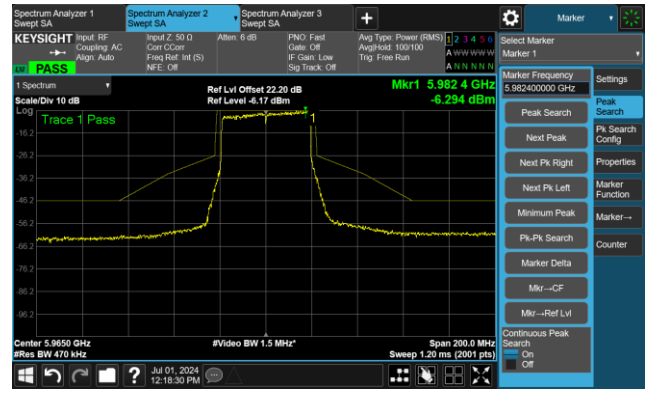

The Reference Level

The Mask Data

802.11be-EHT20 - Ant 0

Channel 185 (6875MHz)

The Reference Level

The Mask Data

Channel 189 (6895MHz)

The Reference Level

The Mask Data

Channel 209 (6995MHz)

The Reference Level

The Mask Data

802.11be-EHT20 - Ant 0

Channel 229 (7095MHz)

The Reference Level

The Mask Data

802.11be-EHT40 - Ant 0

Channel 3 (5965MHz)

The Reference Level

The Mask Data

Channel 51 (6205MHz)

The Reference Level

The Mask Data

Channel 91 (6405MHz)