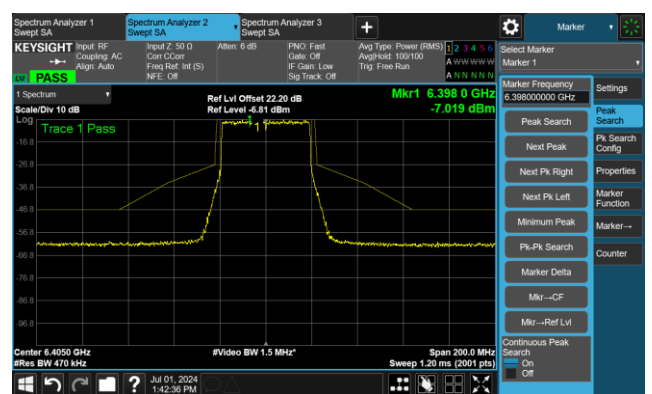

The Mask Data

Channel 209 (6995MHz)

The Reference Level

The Mask Data

802.11be-EHT20 - Ant 0

Channel 229 (7095MHz)

The Reference Level

The Mask Data

802.11be-EHT40 - Ant 0

Channel 3 (5965MHz)

The Reference Level

The Mask Data

Channel 51 (6205MHz)

The Reference Level

The Mask Data

Channel 91 (6405MHz)

The Reference Level

The Mask Data

802.11be-EHT40 - Ant 0

Channel 99 (6445MHz)

The Reference Level

The Mask Data

Channel 107 (6485MHz)

The Reference Level