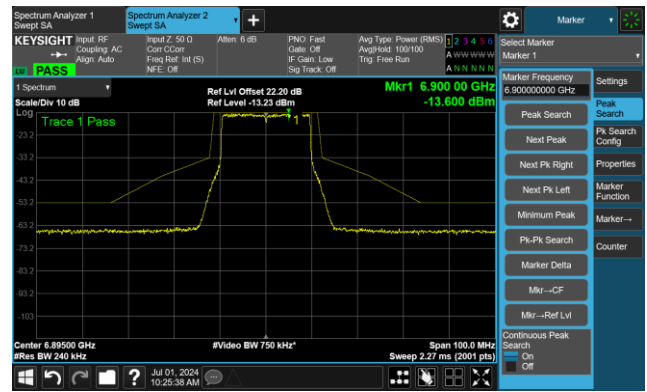

802.11ax-HE20 - Ant 0

Channel 117 (6535MHz)

The Reference Level

The Mask Data

Channel 149 (6695MHz)

The Reference Level

The Mask Data

Channel 181 (6855MHz)

The Reference Level

The Mask Data

802.11ax-HE20 - Ant 0

Channel 185 (6875MHz)

The Reference Level

The Mask Data

Channel 189 (6895MHz)

The Reference Level

The Mask Data

Channel 209 (6995MHz)

The Reference Level

The Mask Data

802.11ax-HE20 - Ant 0

Channel 229 (7095MHz)

The Reference Level

The Mask Data