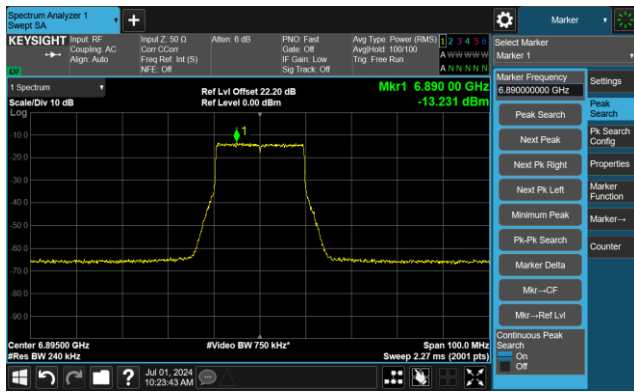

802.11ax-HE20 - Ant 0

Channel 117 (6535MHz)

The Reference Level

The Mask Data

Channel 149 (6695MHz)

The Reference Level

The Mask Data

Channel 181 (6855MHz)

The Reference Level

The Mask Data

802.11ax-HE20 - Ant 0

Channel 185 (6875MHz)

The Reference Level

The Mask Data

Channel 189 (6895MHz)

The Reference Level

The Mask Data

Channel 209 (6995MHz)

The Reference Level

The Mask Data

802.11ax-HE20 - Ant 0

Channel 229 (7095MHz)

The Reference Level

The Mask Data