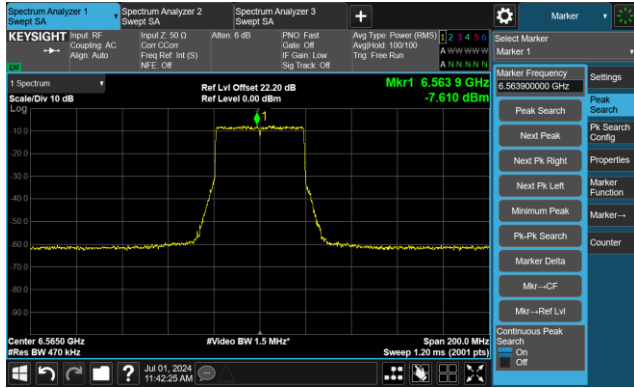

The Reference Level

The Mask Data

802.11ax-HE40 - Ant 0

Channel 99 (6445MHz)

The Reference Level

The Mask Data

Channel 107 (6485MHz)

The Reference Level

The Mask Data

Channel 115 (6525MHz)

The Reference Level

The Mask Data

802.11ax-HE40 - Ant 0

Channel 123 (6565MHz)

The Reference Level

The Mask Data

Channel 147 (6685MHz)

The Reference Level

The Mask Data

Channel 179 (6845MHz)

The Reference Level

The Mask Data

802.11ax-HE40 - Ant 0

Channel 187 (6885MHz)

The Reference Level

The Mask Data

Channel 195 (6925MHz)

The Reference Level

The Mask Data

Channel 211 (7005MHz)

The Reference Level

The Mask Data