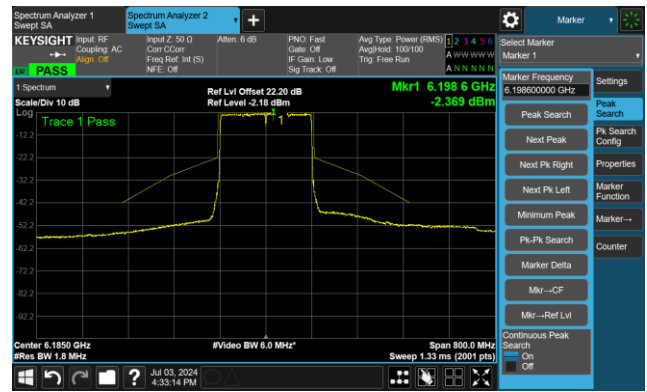

The Reference Level

The Mask Data

802.11ax-HE80 - Ant 0

Channel 199 (6945MHz)

The Reference Level

The Mask Data

Channel 215 (7025MHz)

The Reference Level

The Mask Data

802.11ax-HE160 - Ant 0

Channel 15 (6025MHz)

The Reference Level

The Mask Data

Channel 47 (6185MHz)

The Reference Level

The Mask Data

Channel 79 (6345MHz)

The Reference Level

The Mask Data

802.11ax-HE160 - Ant 0

Channel 111 (6505MHz)

The Reference Level

The Mask Data

Channel 143 (6665MHz)

The Reference Level

The Mask Data

Channel 175 (6825MHz)

The Reference Level

The Mask Data