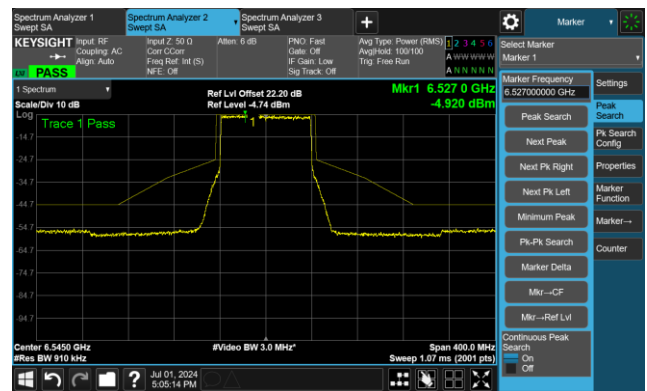

Channel 55 (6225MHz)

The Reference Level

The Mask Data

Channel 87 (6385MHz)

The Reference Level

The Mask Data

802.11ax-HE80 - Ant 0

Channel 103 (6465MHz)

The Reference Level

The Mask Data

Channel 119 (6545MHz)

The Reference Level

The Reference Level

Channel 135 (6625MHz)

The Reference Level

The Mask Data

802.11ax-HE80 - Ant 0

Channel 151 (6705MHz)

The Reference Level

The Mask Data

Channel 167 (6785MHz)

The Reference Level

The Mask Data

Channel 183 (6865MHz)

The Reference Level

The Mask Data

802.11ax-HE80 - Ant 0

Channel 199 (6945MHz)

The Reference Level

The Mask Data

Channel 215 (7025MHz)

The Reference Level