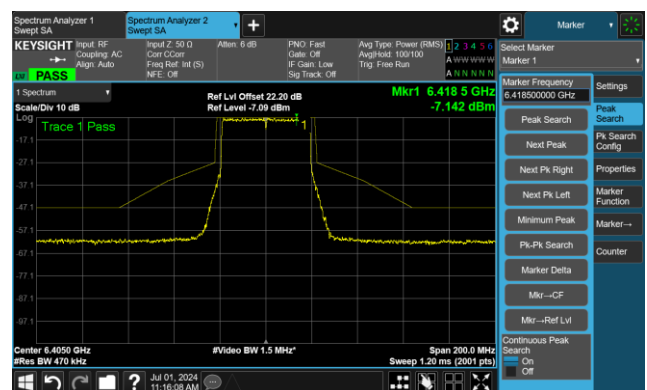

802.11ax-HE40 - Ant 0

Channel 3 (5965MHz)

The Reference Level

The Mask Data

Channel 51 (6205MHz)

The Reference Level

The Mask Data

Channel 91 (6405MHz)

The Reference Level

The Mask Data

802.11ax-HE40 - Ant 0

Channel 99 (6445MHz)

The Reference Level

The Mask Data

Channel 107 (6485MHz)

The Reference Level