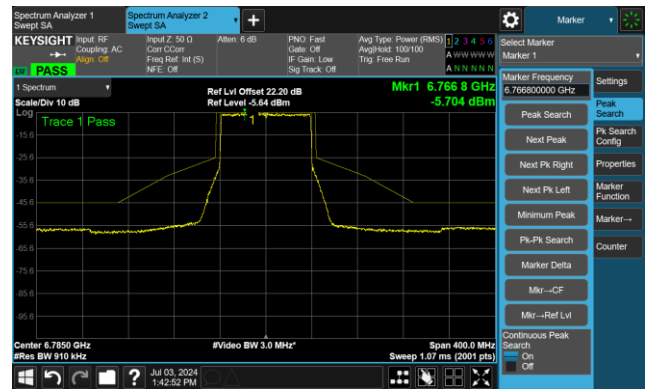

The Reference Level

The Mask Data

Channel 119 (6545MHz)

The Reference Level

The Reference Level

Channel 135 (6625MHz)

The Reference Level

The Mask Data

802.11ax-HE80 - Ant 0

Channel 151 (6705MHz)

The Reference Level

The Mask Data

Channel 167 (6785MHz)

The Reference Level

The Mask Data

Channel 183 (6865MHz)

The Reference Level

The Mask Data

802.11ax-HE80 - Ant 0

Channel 199 (6945MHz)

The Reference Level

The Mask Data

Channel 215 (7025MHz)

The Reference Level