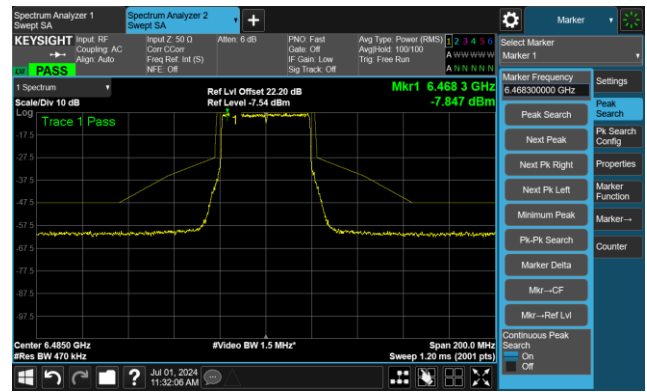

The Reference Level

The Mask Data

802.11ax-HE40 - Ant 0

Channel 99 (6445MHz)

The Reference Level

The Mask Data

Channel 107 (6485MHz)

The Reference Level

The Mask Data

Channel 115 (6525MHz)

The Reference Level

The Mask Data

802.11ax-HE40 - Ant 0

Channel 123 (6565MHz)

The Reference Level

The Mask Data

Channel 147 (6685MHz)

The Reference Level

The Mask Data

Channel 179 (6845MHz)

The Reference Level

The Mask Data

802.11ax-HE40 - Ant 0

Channel 187 (6885MHz)