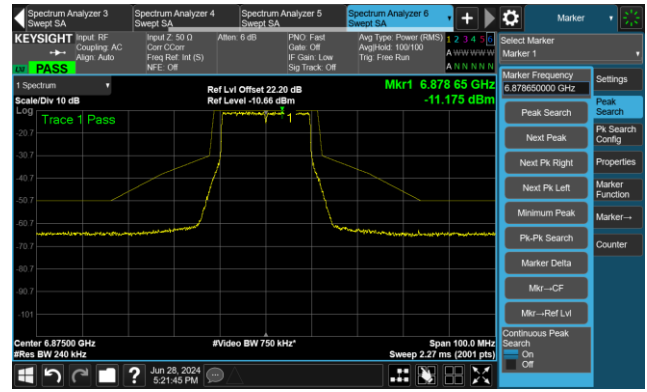

The Reference Level

The Mask Data

802.11ax-HE20 - Ant 0

Channel 185 (6875MHz)

The Reference Level

The Mask Data

Channel 189 (6895MHz)

The Reference Level

The Mask Data

Channel 209 (6995MHz)

The Reference Level

The Mask Data

802.11ax-HE20 - Ant 0

Channel 229 (7095MHz)

The Reference Level

The Mask Data