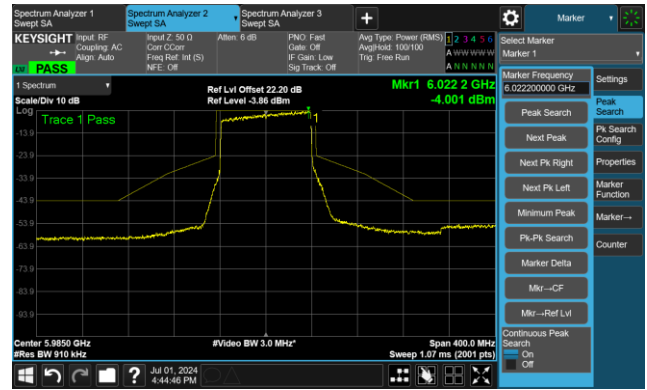

The Reference Level

The Mask Data

Channel 195 (6925MHz)

The Reference Level

The Mask Data

Channel 211 (7005MHz)

The Reference Level

The Mask Data

802.11ax-HE40 - Ant 0

Channel 227 (7085MHz)

The Reference Level

The Mask Data

802.11ax-HE80 - Ant 0

Channel 7 (5985MHz)

The Reference Level

The Mask Data

Channel 55 (6225MHz)

The Reference Level

The Mask Data

Channel 87 (6385MHz)

The Reference Level

The Mask Data

802.11ax-HE80 - Ant 0

Channel 103 (6465MHz)

The Reference Level

The Mask Data

Channel 119 (6545MHz)

The Reference Level

The Reference Level

Channel 135 (6625MHz)

The Reference Level

The Mask Data