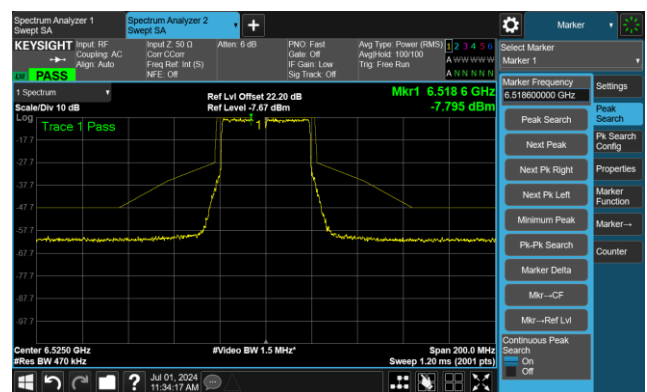

The Reference Level

The Mask Data

802.11ax-HE40 - Ant 0

Channel 99 (6445MHz)

The Reference Level

The Mask Data

Channel 107 (6485MHz)

The Reference Level

The Mask Data

Channel 115 (6525MHz)

The Reference Level

The Mask Data

802.11ax-HE40 - Ant 0

Channel 123 (6565MHz)

The Reference Level

The Mask Data

Channel 147 (6685MHz)

The Reference Level

The Mask Data

Channel 179 (6845MHz)

The Reference Level

The Mask Data

802.11ax-HE40 - Ant 0

Channel 187 (6885MHz)

The Reference Level

The Mask Data

Channel 195 (6925MHz)

The Reference Level

The Mask Data

Channel 211 (7005MHz)

The Reference Level

The Mask Data