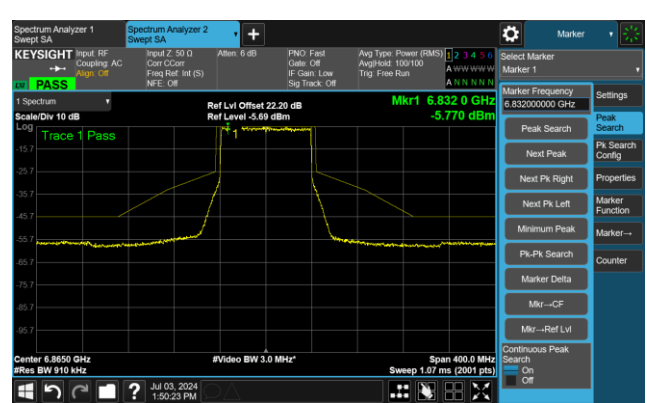

The Reference Level

The Mask Data

Channel 119 (6545MHz)

The Reference Level

The Reference Level

Channel 135 (6625MHz)

The Reference Level

The Mask Data

802.11ax-HE80 - Ant 0

Channel 151 (6705MHz)

The Reference Level

The Mask Data

Channel 167 (6785MHz)

The Reference Level

The Mask Data

Channel 183 (6865MHz)

The Reference Level

The Mask Data

802.11ax-HE80 - Ant 0

Channel 199 (6945MHz)

The Reference Level

The Mask Data

Channel 215 (7025MHz)

The Reference Level