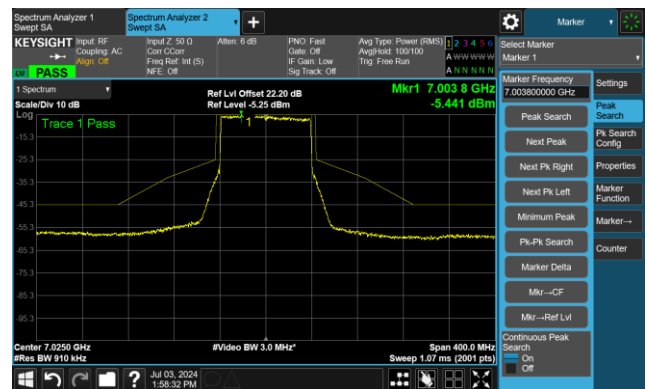

802.11ax-HE80 - Ant 0

Channel 151 (6705MHz)

The Reference Level

The Mask Data

Channel 167 (6785MHz)

The Reference Level

The Mask Data

Channel 183 (6865MHz)

The Reference Level

The Mask Data

802.11ax-HE80 - Ant 0

Channel 199 (6945MHz)

The Reference Level

The Mask Data

Channel 215 (7025MHz)

The Reference Level

The Mask Data

802.11ax-HE160 - Ant 0

Channel 15 (6025MHz)

The Reference Level

The Mask Data

Channel 47 (6185MHz)

The Reference Level

The Mask Data