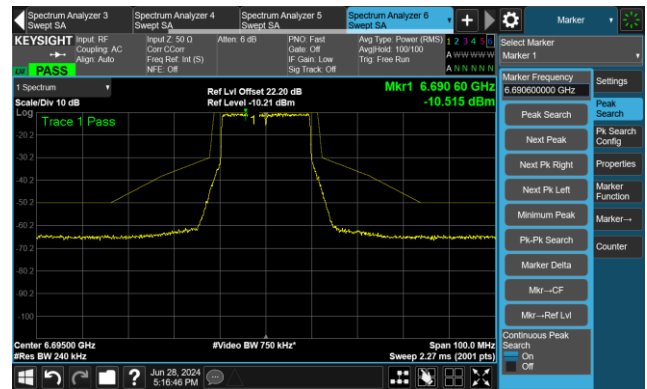

802.11ax-HE20 - Ant 0

Channel 117 (6535MHz)

The Reference Level

The Mask Data

Channel 149 (6695MHz)

The Reference Level

The Mask Data

Channel 181 (6855MHz)

The Reference Level

The Mask Data

802.11ax-HE20 - Ant 0

Channel 185 (6875MHz)

The Reference Level

The Mask Data

Channel 189 (6895MHz)

The Reference Level

The Mask Data

Channel 209 (6995MHz)

The Reference Level

The Mask Data

802.11ax-HE20 - Ant 0

Channel 229 (7095MHz)

The Reference Level

The Mask Data