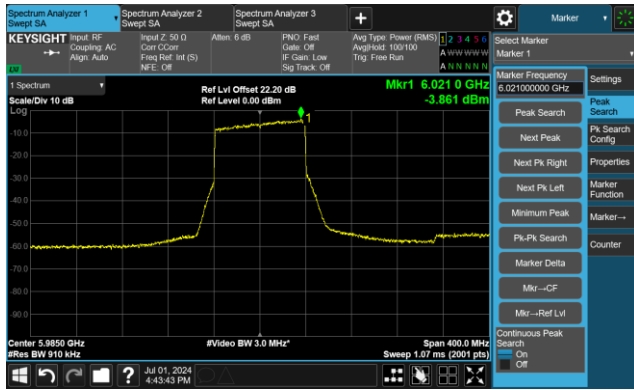

The Reference Level

The Mask Data

Channel 195 (6925MHz)

The Reference Level

The Mask Data

Channel 211 (7005MHz)

The Reference Level

The Mask Data

802.11ax-HE40 - Ant 0

Channel 227 (7085MHz)

The Reference Level

The Mask Data

802.11ax-HE80 - Ant 0

Channel 7 (5985MHz)

The Reference Level

The Mask Data

Channel 55 (6225MHz)

The Reference Level

The Mask Data

Channel 87 (6385MHz)

The Reference Level

The Mask Data

802.11ax-HE80 - Ant 0

Channel 103 (6465MHz)

The Reference Level

The Mask Data

Channel 119 (6545MHz)

The Reference Level

The Reference Level

Channel 135 (6625MHz)

The Reference Level

The Mask Data