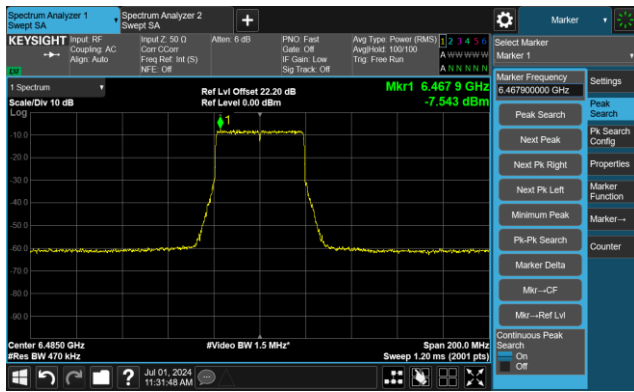

The Reference Level

The Mask Data

802.11ax-HE40 - Ant 0

Channel 99 (6445MHz)

The Reference Level

The Mask Data

Channel 107 (6485MHz)

The Reference Level

The Mask Data

Channel 115 (6525MHz)

The Reference Level

The Mask Data

802.11ax-HE40 - Ant 0

Channel 123 (6565MHz)

The Reference Level

The Mask Data

Channel 147 (6685MHz)

The Reference Level

The Mask Data

Channel 179 (6845MHz)

The Reference Level

The Mask Data

802.11ax-HE40 - Ant 0

Channel 187 (6885MHz)