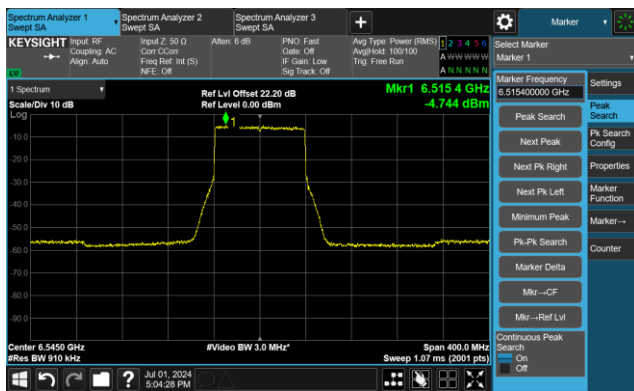

Channel 55 (6225MHz)

The Reference Level

The Mask Data

Channel 87 (6385MHz)

The Reference Level

The Mask Data

802.11ax-HE80 - Ant 0

Channel 103 (6465MHz)

The Reference Level

The Mask Data

Channel 119 (6545MHz)

The Reference Level

The Reference Level

Channel 135 (6625MHz)

The Reference Level

The Mask Data

802.11ax-HE80 - Ant 0

Channel 151 (6705MHz)

The Reference Level

The Mask Data

Channel 167 (6785MHz)

The Reference Level

The Mask Data

Channel 183 (6865MHz)