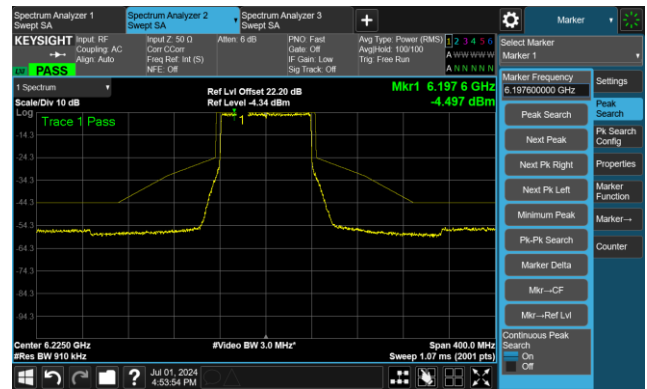

The Reference Level

The Mask Data

Channel 195 (6925MHz)

The Reference Level

The Mask Data

Channel 211 (7005MHz)

The Reference Level

The Mask Data

802.11ax-HE40 - Ant 0

Channel 227 (7085MHz)

The Reference Level

The Mask Data

802.11ax-HE80 - Ant 0

Channel 7 (5985MHz)

The Reference Level

The Mask Data

Channel 55 (6225MHz)

The Reference Level

The Mask Data

Channel 87 (6385MHz)

The Reference Level

The Mask Data

802.11ax-HE80 - Ant 0

Channel 103 (6465MHz)

The Reference Level

The Mask Data

Channel 119 (6545MHz)

The Reference Level

The Reference Level

Channel 135 (6625MHz)

The Reference Level

The Mask Data