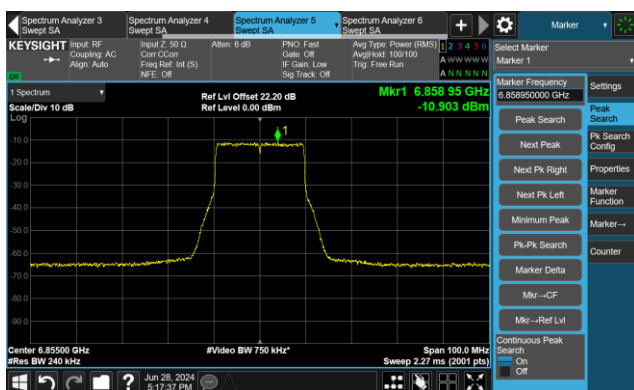

802.11ax-HE20 - Ant 0

Channel 117 (6535MHz)

The Reference Level

The Mask Data

Channel 149 (6695MHz)

The Reference Level

The Mask Data

Channel 181 (6855MHz)

The Reference Level

The Mask Data

802.11ax-HE20 - Ant 0

Channel 185 (6875MHz)

The Reference Level

The Mask Data

Channel 189 (6895MHz)

The Reference Level

The Mask Data

Channel 209 (6995MHz)

The Reference Level

The Mask Data

802.11ax-HE20 - Ant 0

Channel 229 (7095MHz)

The Reference Level

The Mask Data