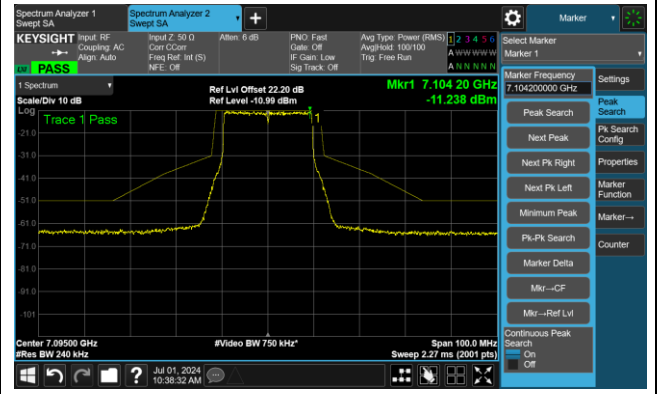

The Reference Level

The Mask Data

802.11ax-HE20 - Ant 0

Channel 185 (6875MHz)

The Reference Level

The Mask Data

Channel 189 (6895MHz)

The Reference Level

The Mask Data

Channel 209 (6995MHz)

The Reference Level

The Mask Data

802.11ax-HE20 - Ant 0

Channel 229 (7095MHz)

The Reference Level

The Mask Data

802.11ax-HE40 - Ant 0

Channel 3 (5965MHz)

The Reference Level

The Mask Data

Channel 51 (6205MHz)

The Reference Level

The Mask Data

Channel 91 (6405MHz)

The Reference Level

The Mask Data

802.11ax-HE40 - Ant 0

Channel 99 (6445MHz)

The Reference Level

The Mask Data

Channel 107 (6485MHz)

The Reference Level