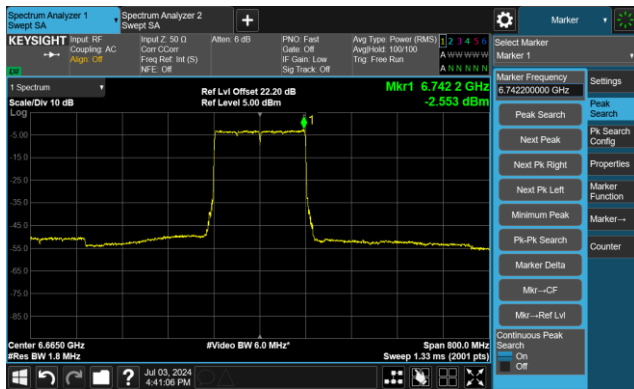

The Mask Data

802.11ax-HE160 - Ant 0

Channel 15 (6025MHz)

The Reference Level

The Mask Data

Channel 47 (6185MHz)

The Reference Level

The Mask Data

Channel 79 (6345MHz)

The Reference Level

The Mask Data

802.11ax-HE160 - Ant 0

Channel 111 (6505MHz)

The Reference Level

The Mask Data

Channel 143 (6665MHz)

The Reference Level

The Mask Data

Channel 175 (6825MHz)

The Reference Level

The Mask Data