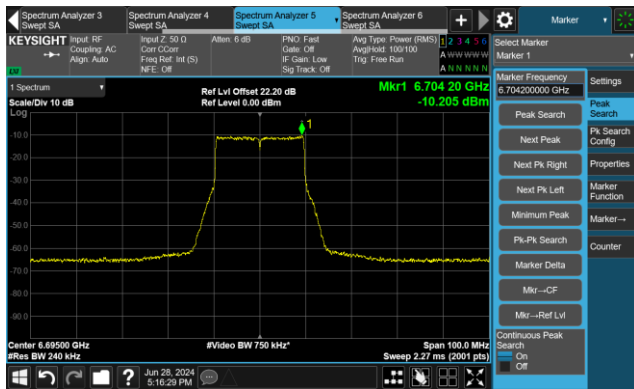

802.11ax-HE20 - Ant 0

Channel 117 (6535MHz)

The Reference Level

The Mask Data

Channel 149 (6695MHz)

The Reference Level

The Mask Data

Channel 181 (6855MHz)

The Reference Level

The Mask Data

802.11ax-HE20 - Ant 0

Channel 185 (6875MHz)

The Reference Level

The Mask Data

Channel 189 (6895MHz)

The Reference Level

The Mask Data

Channel 209 (6995MHz)

The Reference Level

The Mask Data

802.11ax-HE20 - Ant 0

Channel 229 (7095MHz)

The Reference Level

The Mask Data