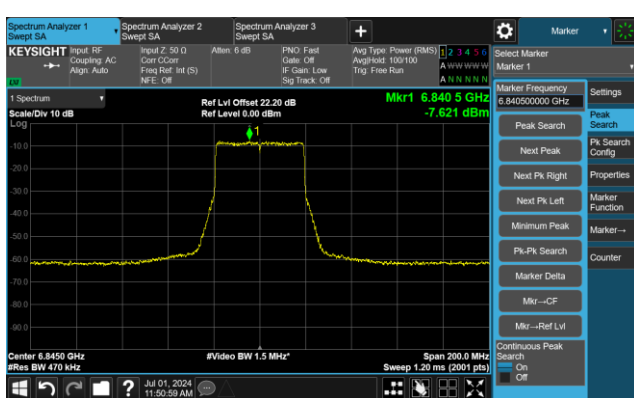

Channel 147 (6685MHz)

The Reference Level

The Mask Data

Channel 179 (6845MHz)

The Reference Level

The Mask Data

802.11ax-HE40 - Ant 0

Channel 187 (6885MHz)

The Reference Level

The Mask Data

Channel 195 (6925MHz)

The Reference Level

The Mask Data

Channel 211 (7005MHz)

The Reference Level

The Mask Data