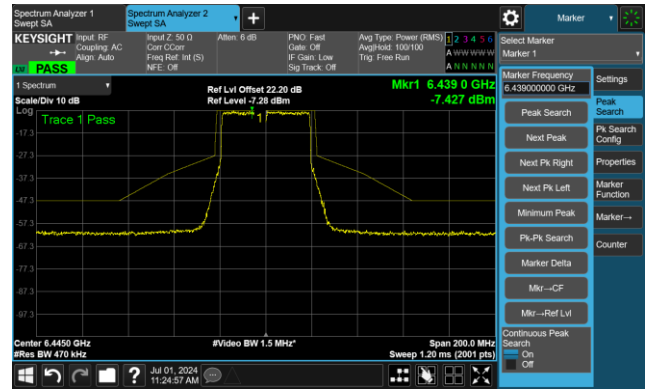

The Reference Level

The Mask Data

802.11ax-HE40 - Ant 0

Channel 99 (6445MHz)

The Reference Level

The Mask Data

Channel 107 (6485MHz)

The Reference Level

The Mask Data

Channel 115 (6525MHz)

The Reference Level

The Mask Data

802.11ax-HE40 - Ant 0

Channel 123 (6565MHz)

The Reference Level

The Mask Data

Channel 147 (6685MHz)

The Reference Level

The Mask Data

Channel 179 (6845MHz)

The Reference Level

The Mask Data

802.11ax-HE40 - Ant 0

Channel 187 (6885MHz)