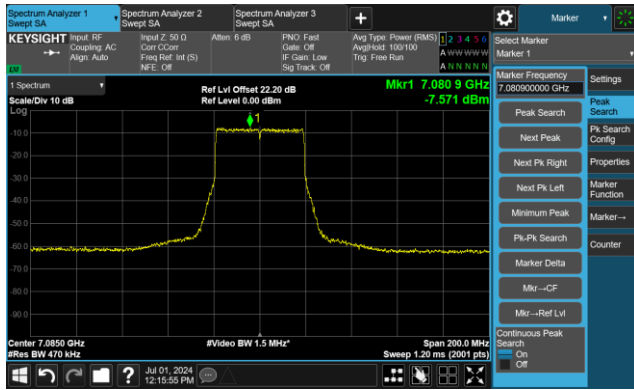

Channel 147 (6685MHz)

The Reference Level

The Mask Data

Channel 179 (6845MHz)

The Reference Level

The Mask Data

802.11ax-HE40 - Ant 0

Channel 187 (6885MHz)

The Reference Level

The Mask Data

Channel 195 (6925MHz)

The Reference Level

The Mask Data

Channel 211 (7005MHz)

The Reference Level

The Mask Data

802.11ax-HE40 - Ant 0

Channel 227 (7085MHz)

The Reference Level

The Mask Data

802.11ax-HE80 - Ant 0

Channel 7 (5985MHz)

The Reference Level

The Mask Data