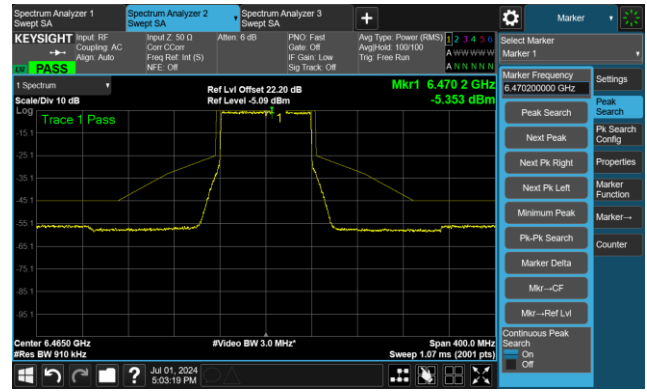

802.11ax-HE40 - Ant 0

Channel 227 (7085MHz)

The Reference Level

The Mask Data

802.11ax-HE80 - Ant 0

Channel 7 (5985MHz)

The Reference Level

The Mask Data

Channel 55 (6225MHz)

The Reference Level

The Mask Data

Channel 87 (6385MHz)

The Reference Level

The Mask Data

802.11ax-HE80 - Ant 0

Channel 103 (6465MHz)

The Reference Level

The Mask Data

Channel 119 (6545MHz)

The Reference Level

The Reference Level

Channel 135 (6625MHz)

The Reference Level

The Mask Data

802.11ax-HE80 - Ant 0

Channel 151 (6705MHz)

The Reference Level

The Mask Data

Channel 167 (6785MHz)

The Reference Level

The Mask Data

Channel 183 (6865MHz)