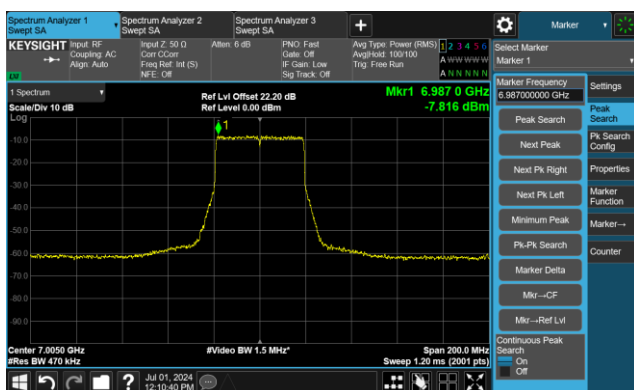

Channel 147 (6685MHz)

The Reference Level

The Mask Data

Channel 179 (6845MHz)

The Reference Level

The Mask Data

802.11ax-HE40 - Ant 0

Channel 187 (6885MHz)

The Reference Level

The Mask Data

Channel 195 (6925MHz)

The Reference Level

The Mask Data

Channel 211 (7005MHz)

The Reference Level

The Mask Data

802.11ax-HE40 - Ant 0

Channel 227 (7085MHz)

The Reference Level

The Mask Data

802.11ax-HE80 - Ant 0

Channel 7 (5985MHz)

The Reference Level

The Mask Data