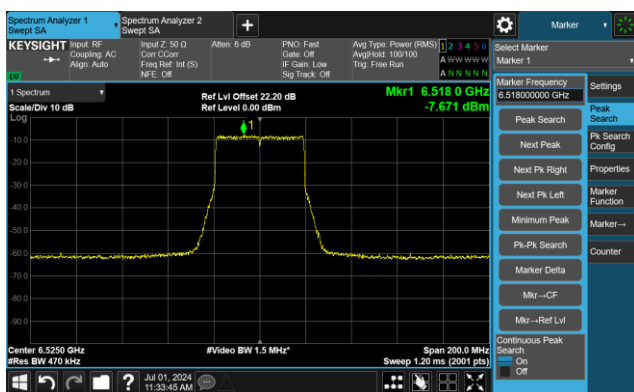

The Reference Level

The Mask Data

802.11ax-HE40 - Ant 0

Channel 99 (6445MHz)

The Reference Level

The Mask Data

Channel 107 (6485MHz)

The Reference Level

The Mask Data

Channel 115 (6525MHz)

The Reference Level

The Mask Data

802.11ax-HE40 - Ant 0

Channel 123 (6565MHz)

The Reference Level

The Mask Data