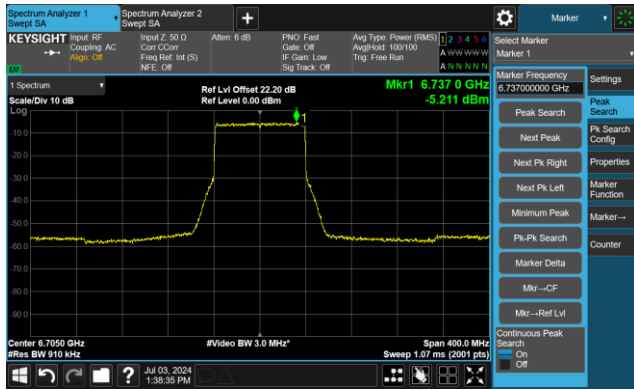

Channel 55 (6225MHz)

The Reference Level

The Mask Data

Channel 87 (6385MHz)

The Reference Level

The Mask Data

802.11ax-HE80 - Ant 0

Channel 103 (6465MHz)

The Reference Level

The Mask Data

Channel 119 (6545MHz)

The Reference Level

The Reference Level

Channel 135 (6625MHz)

The Reference Level

The Mask Data

802.11ax-HE80 - Ant 0

Channel 151 (6705MHz)

The Reference Level

The Mask Data

Channel 167 (6785MHz)

The Reference Level

The Mask Data

Channel 183 (6865MHz)