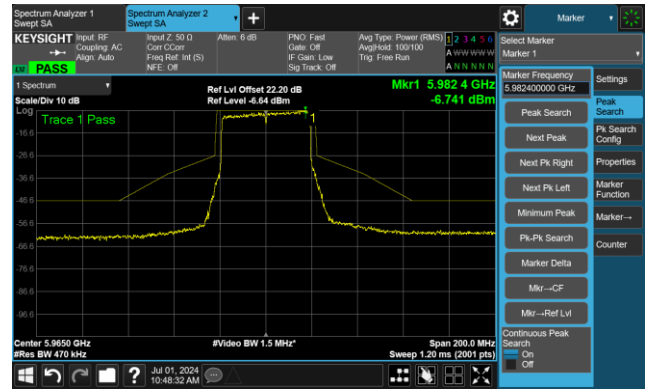

The Reference Level

The Mask Data

802.11ax-HE20 - Ant 0

Channel 185 (6875MHz)

The Reference Level

The Mask Data

Channel 189 (6895MHz)

The Reference Level

The Mask Data

Channel 209 (6995MHz)

The Reference Level

The Mask Data

802.11ax-HE20 - Ant 0

Channel 229 (7095MHz)

The Reference Level

The Mask Data

802.11ax-HE40 - Ant 0

Channel 3 (5965MHz)

The Reference Level

The Mask Data

Channel 51 (6205MHz)

The Reference Level

The Mask Data

Channel 91 (6405MHz)

The Reference Level

The Mask Data

802.11ax-HE40 - Ant 0

Channel 99 (6445MHz)

The Reference Level

The Mask Data

Channel 107 (6485MHz)

The Reference Level