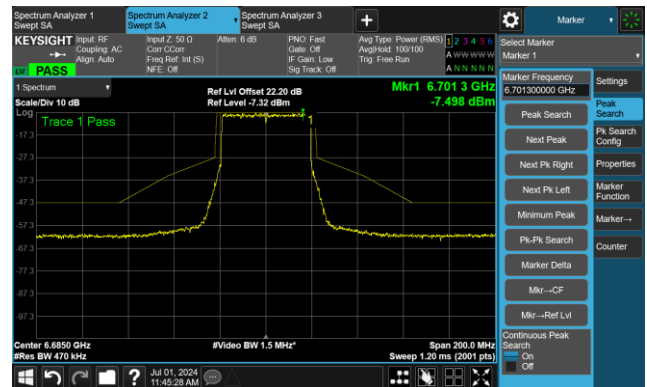

The Reference Level

The Mask Data

802.11ax-HE40 - Ant 0

Channel 99 (6445MHz)

The Reference Level

The Mask Data

Channel 107 (6485MHz)

The Reference Level

The Mask Data

Channel 115 (6525MHz)

The Reference Level

The Mask Data

802.11ax-HE40 - Ant 0

Channel 123 (6565MHz)

The Reference Level

The Mask Data

Channel 147 (6685MHz)

The Reference Level

The Mask Data

Channel 179 (6845MHz)

The Reference Level

The Mask Data

802.11ax-HE40 - Ant 0

Channel 187 (6885MHz)

The Reference Level

The Mask Data

Channel 195 (6925MHz)

The Reference Level

The Mask Data

Channel 211 (7005MHz)

The Reference Level

The Mask Data