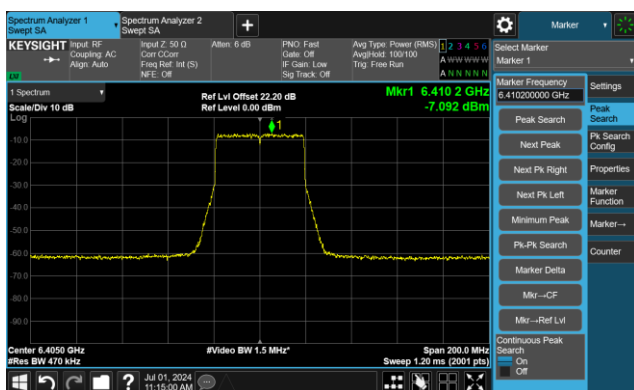

802.11ax-HE40 - Ant 0

Channel 3 (5965MHz)

The Reference Level

The Mask Data

Channel 51 (6205MHz)

The Reference Level

The Mask Data

Channel 91 (6405MHz)

The Reference Level

The Mask Data

802.11ax-HE40 - Ant 0

Channel 99 (6445MHz)

The Reference Level

The Mask Data

Channel 107 (6485MHz)

The Reference Level