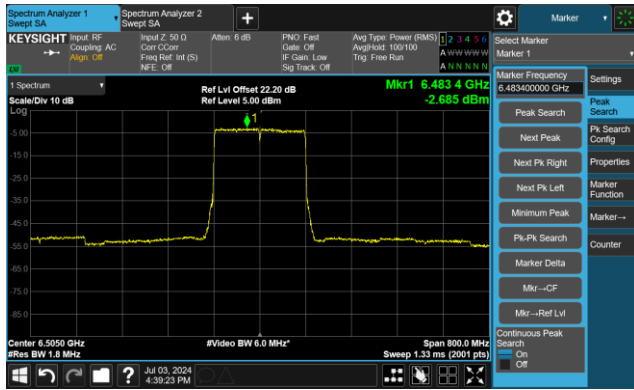

The Mask Data

802.11ax-HE160 - Ant 0

Channel 15 (6025MHz)

The Reference Level

The Mask Data

Channel 47 (6185MHz)

The Reference Level

The Mask Data

Channel 79 (6345MHz)

The Reference Level

The Mask Data

802.11ax-HE160 - Ant 0

Channel 111 (6505MHz)

The Reference Level

The Mask Data

Channel 143 (6665MHz)

The Reference Level

The Mask Data

Channel 175 (6825MHz)

The Reference Level

The Mask Data