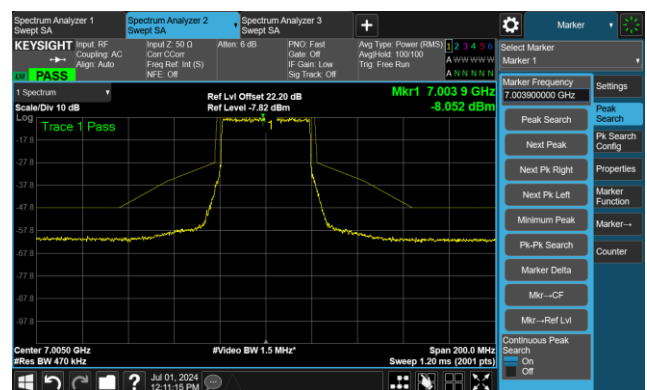

Channel 147 (6685MHz)

The Reference Level

The Mask Data

Channel 179 (6845MHz)

The Reference Level

The Mask Data

802.11ax-HE40 - Ant 0

Channel 187 (6885MHz)

The Reference Level

The Mask Data

Channel 195 (6925MHz)

The Reference Level

The Mask Data

Channel 211 (7005MHz)

The Reference Level

The Mask Data

802.11ax-HE40 - Ant 0

Channel 227 (7085MHz)

The Reference Level

The Mask Data

802.11ax-HE80 - Ant 0

Channel 7 (5985MHz)

The Reference Level

The Mask Data