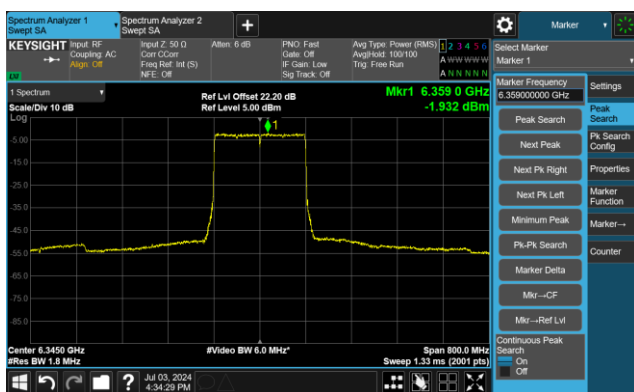

The Reference Level

The Mask Data

802.11ax-HE80 - Ant 0

Channel 199 (6945MHz)

The Reference Level

The Mask Data

Channel 215 (7025MHz)

The Reference Level

The Mask Data

802.11ax-HE160 - Ant 0

Channel 15 (6025MHz)

The Reference Level

The Mask Data

Channel 47 (6185MHz)

The Reference Level

The Mask Data

Channel 79 (6345MHz)

The Reference Level

The Mask Data

802.11ax-HE160 - Ant 0

Channel 111 (6505MHz)

The Reference Level

The Mask Data

Channel 143 (6665MHz)