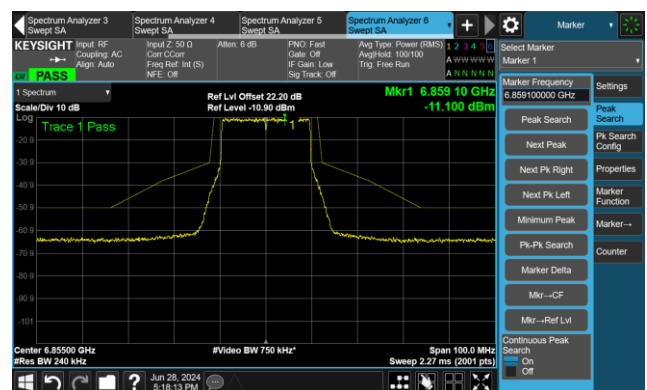

802.11ax-HE20 - Ant 0

Channel 117 (6535MHz)

The Reference Level

The Mask Data

Channel 149 (6695MHz)

The Reference Level

The Mask Data

Channel 181 (6855MHz)

The Reference Level

The Mask Data

802.11ax-HE20 - Ant 0

Channel 185 (6875MHz)

The Reference Level

The Mask Data

Channel 189 (6895MHz)

The Reference Level

The Mask Data

Channel 209 (6995MHz)

The Reference Level

The Mask Data

802.11ax-HE20 - Ant 0

Channel 229 (7095MHz)

The Reference Level

The Mask Data