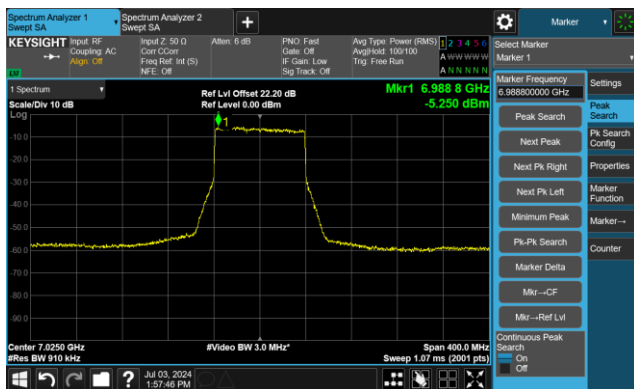

802.11ax-HE80 - Ant 0

Channel 151 (6705MHz)

The Reference Level

The Mask Data

Channel 167 (6785MHz)

The Reference Level

The Mask Data

Channel 183 (6865MHz)

The Reference Level

The Mask Data

802.11ax-HE80 - Ant 0

Channel 199 (6945MHz)

The Reference Level

The Mask Data

Channel 215 (7025MHz)

The Reference Level

The Mask Data

802.11ax-HE160 - Ant 0

Channel 15 (6025MHz)

The Reference Level

The Mask Data

Channel 47 (6185MHz)

The Reference Level

The Mask Data