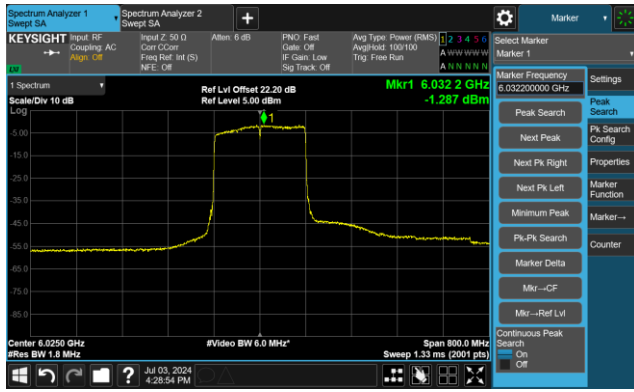

802.11ax-HE80 - Ant 0

Channel 151 (6705MHz)

The Reference Level

The Mask Data

Channel 167 (6785MHz)

The Reference Level

The Mask Data

Channel 183 (6865MHz)

The Reference Level

The Mask Data

802.11ax-HE80 - Ant 0

Channel 199 (6945MHz)

The Reference Level

The Mask Data

Channel 215 (7025MHz)

The Reference Level

The Mask Data

802.11ax-HE160 - Ant 0

Channel 15 (6025MHz)

The Reference Level

The Mask Data

Channel 47 (6185MHz)

The Reference Level

The Mask Data