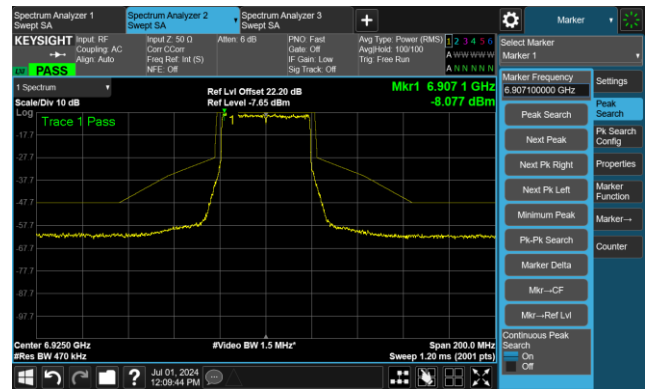

Channel 147 (6685MHz)

The Reference Level

The Mask Data

Channel 179 (6845MHz)

The Reference Level

The Mask Data

802.11ax-HE40 - Ant 0

Channel 187 (6885MHz)

The Reference Level

The Mask Data

Channel 195 (6925MHz)

The Reference Level

The Mask Data

Channel 211 (7005MHz)

The Reference Level

The Mask Data

802.11ax-HE40 - Ant 0

Channel 227 (7085MHz)

The Reference Level

The Mask Data

802.11ax-HE80 - Ant 0

Channel 7 (5985MHz)

The Reference Level

The Mask Data