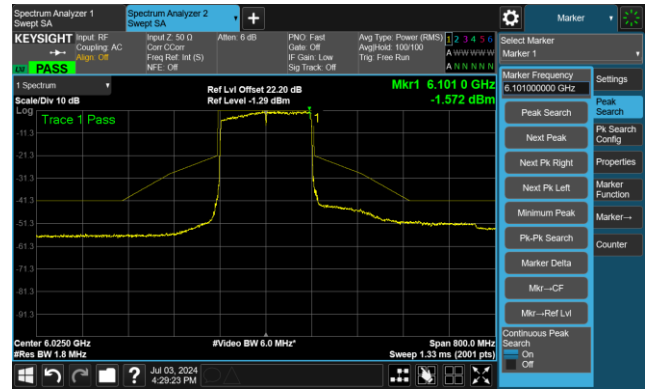

The Reference Level

The Mask Data

802.11ax-HE80 - Ant 0

Channel 199 (6945MHz)

The Reference Level

The Mask Data

Channel 215 (7025MHz)

The Reference Level

The Mask Data

802.11ax-HE160 - Ant 0

Channel 15 (6025MHz)

The Reference Level

The Mask Data

Channel 47 (6185MHz)

The Reference Level

The Mask Data

Channel 79 (6345MHz)

The Reference Level

The Mask Data

802.11ax-HE160 - Ant 0

Channel 111 (6505MHz)

The Reference Level

The Mask Data

Channel 143 (6665MHz)

The Reference Level

The Mask Data

Channel 175 (6825MHz)

The Reference Level

The Mask Data