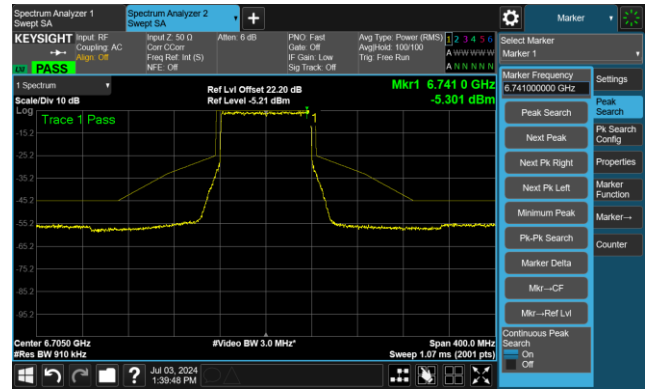

Channel 55 (6225MHz)

The Reference Level

The Mask Data

Channel 87 (6385MHz)

The Reference Level

The Mask Data

802.11ax-HE80 - Ant 0

Channel 103 (6465MHz)

The Reference Level

The Mask Data

Channel 119 (6545MHz)

The Reference Level

The Reference Level

Channel 135 (6625MHz)

The Reference Level

The Mask Data

802.11ax-HE80 - Ant 0

Channel 151 (6705MHz)

The Reference Level

The Mask Data

Channel 167 (6785MHz)

The Reference Level

The Mask Data

Channel 183 (6865MHz)

The Reference Level

The Mask Data

802.11ax-HE80 - Ant 0

Channel 199 (6945MHz)

The Reference Level

The Mask Data

Channel 215 (7025MHz)

The Reference Level