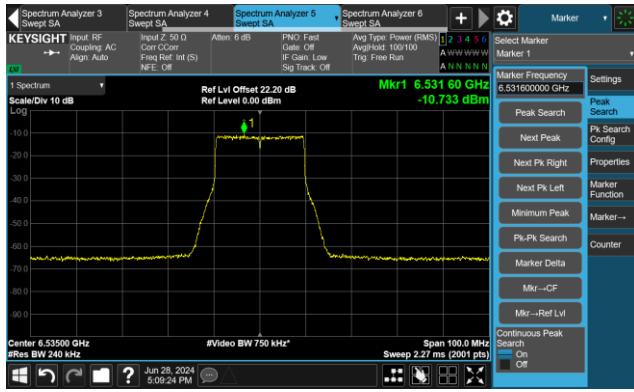

802.11ax-HE20 - Ant 0

Channel 117 (6535MHz)

The Reference Level

The Mask Data

Channel 149 (6695MHz)

The Reference Level

The Mask Data

Channel 181 (6855MHz)

The Reference Level

The Mask Data

802.11ax-HE20 - Ant 0

Channel 185 (6875MHz)

The Reference Level

The Mask Data

Channel 189 (6895MHz)

The Reference Level

The Mask Data

Channel 209 (6995MHz)

The Reference Level

The Mask Data

802.11ax-HE20 - Ant 0

Channel 229 (7095MHz)

The Reference Level

The Mask Data