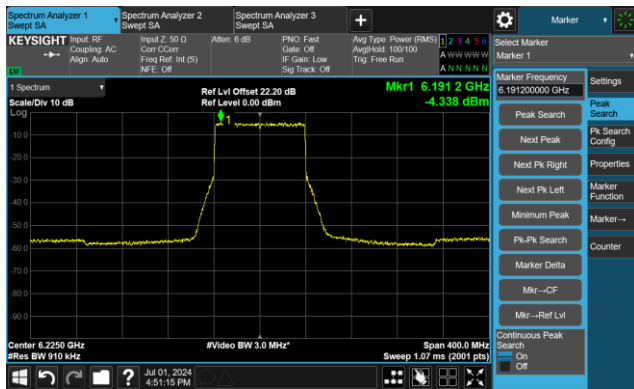

The Reference Level

The Mask Data

Channel 195 (6925MHz)

The Reference Level

The Mask Data

Channel 211 (7005MHz)

The Reference Level

The Mask Data

802.11ax-HE40 - Ant 0

Channel 227 (7085MHz)

The Reference Level

The Mask Data

802.11ax-HE80 - Ant 0

Channel 7 (5985MHz)

The Reference Level

The Mask Data

Channel 55 (6225MHz)

The Reference Level

The Mask Data

Channel 87 (6385MHz)

The Reference Level

The Mask Data

802.11ax-HE80 - Ant 0

Channel 103 (6465MHz)