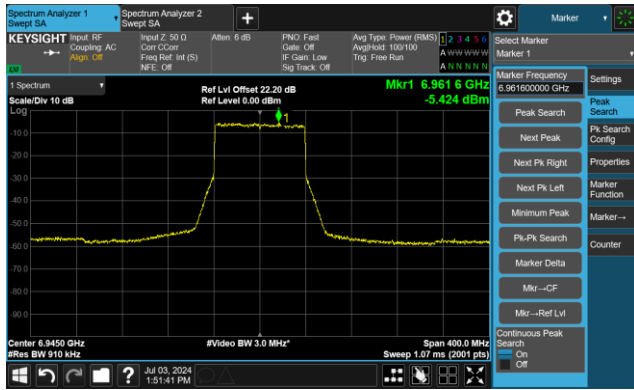

802.11ax-HE80 - Ant 0

Channel 151 (6705MHz)

The Reference Level

The Mask Data

Channel 167 (6785MHz)

The Reference Level

The Mask Data

Channel 183 (6865MHz)

The Reference Level

The Mask Data

802.11ax-HE80 - Ant 0

Channel 199 (6945MHz)

The Reference Level

The Mask Data

Channel 215 (7025MHz)

The Reference Level

The Mask Data

802.11ax-HE160 - Ant 0

Channel 15 (6025MHz)

The Reference Level

The Mask Data

Channel 47 (6185MHz)

The Reference Level

The Mask Data