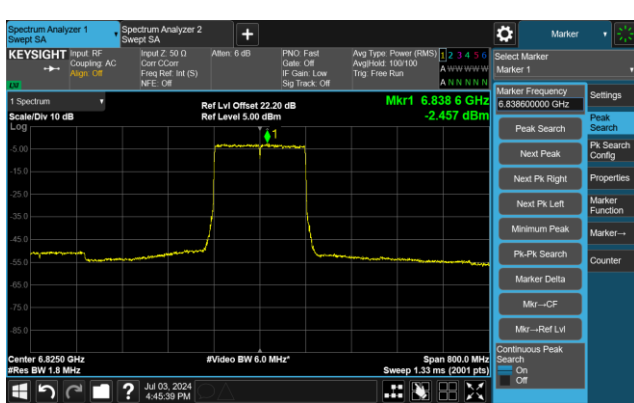

Channel 79 (6345MHz)

The Reference Level

The Mask Data

802.11ax-HE160 - Ant 0

Channel 111 (6505MHz)

The Reference Level

The Mask Data

Channel 143 (6665MHz)

The Reference Level

The Mask Data

Channel 175 (6825MHz)

The Reference Level

The Mask Data