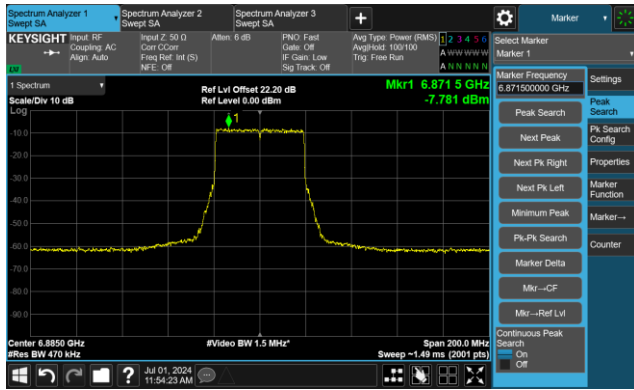

Channel 147 (6685MHz)

The Reference Level

The Mask Data

Channel 179 (6845MHz)

The Reference Level

The Mask Data

802.11ax-HE40 - Ant 0

Channel 187 (6885MHz)

The Reference Level

The Mask Data

Channel 195 (6925MHz)

The Reference Level

The Mask Data

Channel 211 (7005MHz)

The Reference Level

The Mask Data