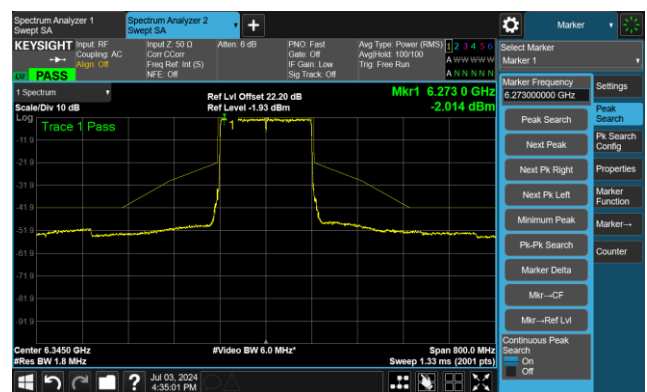

The Reference Level

The Mask Data

802.11ax-HE80 - Ant 0

Channel 199 (6945MHz)

The Reference Level

The Mask Data

Channel 215 (7025MHz)

The Reference Level

The Mask Data

802.11ax-HE160 - Ant 0

Channel 15 (6025MHz)

The Reference Level

The Mask Data

Channel 47 (6185MHz)

The Reference Level

The Mask Data

Channel 79 (6345MHz)

The Reference Level

The Mask Data

802.11ax-HE160 - Ant 0

Channel 111 (6505MHz)

The Reference Level

The Mask Data

Channel 143 (6665MHz)

The Reference Level

The Mask Data

Channel 175 (6825MHz)

The Reference Level

The Mask Data