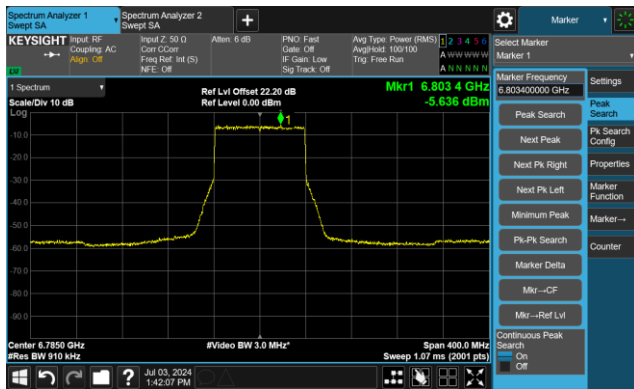

The Reference Level

The Mask Data

Channel 119 (6545MHz)

The Reference Level

The Reference Level

Channel 135 (6625MHz)

The Reference Level

The Mask Data

802.11ax-HE80 - Ant 0

Channel 151 (6705MHz)

The Reference Level

The Mask Data

Channel 167 (6785MHz)

The Reference Level

The Mask Data

Channel 183 (6865MHz)

The Reference Level

The Mask Data

802.11ax-HE80 - Ant 0

Channel 199 (6945MHz)

The Reference Level

The Mask Data

Channel 215 (7025MHz)

The Reference Level