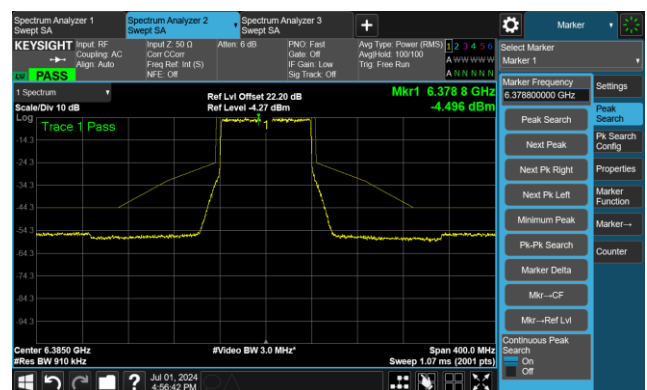

802.11ax-HE40 - Ant 0

Channel 227 (7085MHz)

The Reference Level

The Mask Data

802.11ax-HE80 - Ant 0

Channel 7 (5985MHz)

The Reference Level

The Mask Data

Channel 55 (6225MHz)

The Reference Level

The Mask Data

Channel 87 (6385MHz)

The Reference Level

The Mask Data

802.11ax-HE80 - Ant 0

Channel 103 (6465MHz)

The Reference Level

The Mask Data

Channel 119 (6545MHz)

The Reference Level

The Reference Level

Channel 135 (6625MHz)

The Reference Level

The Mask Data

802.11ax-HE80 - Ant 0

Channel 151 (6705MHz)

The Reference Level

The Mask Data

Channel 167 (6785MHz)

The Reference Level

The Mask Data

Channel 183 (6865MHz)