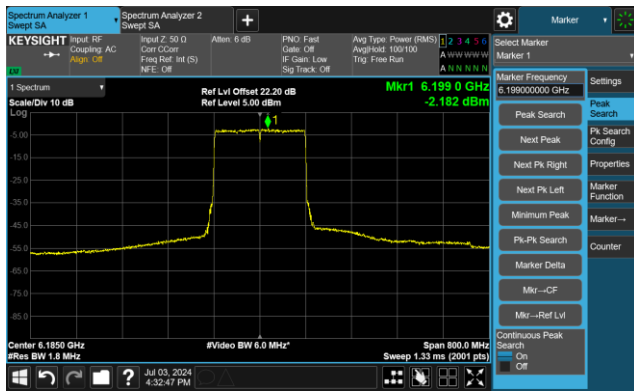

The Reference Level

The Mask Data

802.11ax-HE80 - Ant 0

Channel 199 (6945MHz)

The Reference Level

The Mask Data

Channel 215 (7025MHz)

The Reference Level

The Mask Data

802.11ax-HE160 - Ant 0

Channel 15 (6025MHz)

The Reference Level

The Mask Data

Channel 47 (6185MHz)

The Reference Level

The Mask Data

Channel 79 (6345MHz)

The Reference Level

The Mask Data

802.11ax-HE160 - Ant 0

Channel 111 (6505MHz)

The Reference Level

The Mask Data

Channel 143 (6665MHz)

The Reference Level

The Mask Data

Channel 175 (6825MHz)

The Reference Level

The Mask Data