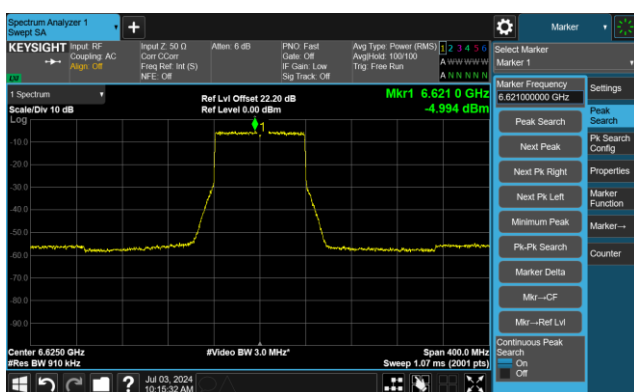

Channel 55 (6225MHz)

The Reference Level

The Mask Data

Channel 87 (6385MHz)

The Reference Level

The Mask Data

802.11ax-HE80 - Ant 0

Channel 103 (6465MHz)

The Reference Level

The Mask Data

Channel 119 (6545MHz)

The Reference Level

The Reference Level

Channel 135 (6625MHz)

The Reference Level

The Mask Data

802.11ax-HE80 - Ant 0

Channel 151 (6705MHz)

The Reference Level

The Mask Data

Channel 167 (6785MHz)

The Reference Level

The Mask Data

Channel 183 (6865MHz)