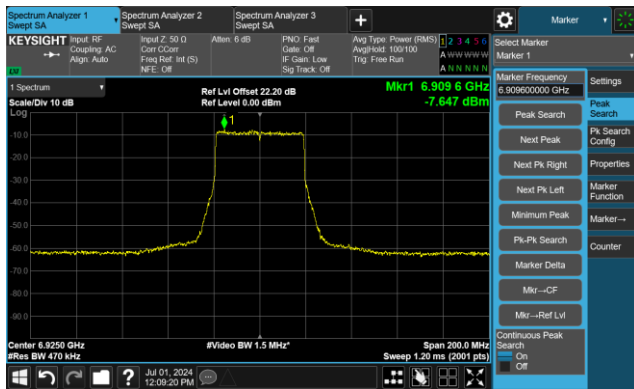

Channel 147 (6685MHz)

The Reference Level

The Mask Data

Channel 179 (6845MHz)

The Reference Level

The Mask Data

802.11ax-HE40 - Ant 0

Channel 187 (6885MHz)

The Reference Level

The Mask Data

Channel 195 (6925MHz)

The Reference Level

The Mask Data

Channel 211 (7005MHz)

The Reference Level

The Mask Data

802.11ax-HE40 - Ant 0

Channel 227 (7085MHz)

The Reference Level

The Mask Data

802.11ax-HE80 - Ant 0

Channel 7 (5985MHz)

The Reference Level

The Mask Data