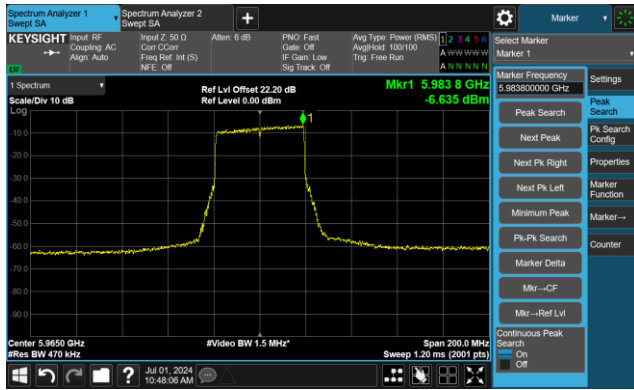

The Reference Level

The Mask Data

802.11ax-HE20 - Ant 0

Channel 185 (6875MHz)

The Reference Level

The Mask Data

Channel 189 (6895MHz)

The Reference Level

The Mask Data

Channel 209 (6995MHz)

The Reference Level

The Mask Data

802.11ax-HE20 - Ant 0

Channel 229 (7095MHz)

The Reference Level

The Mask Data

802.11ax-HE40 - Ant 0

Channel 3 (5965MHz)

The Reference Level

The Mask Data

Channel 51 (6205MHz)

The Reference Level

The Mask Data

Channel 91 (6405MHz)

The Reference Level

The Mask Data

802.11ax-HE40 - Ant 0

Channel 99 (6445MHz)

The Reference Level

The Mask Data

Channel 107 (6485MHz)

The Reference Level