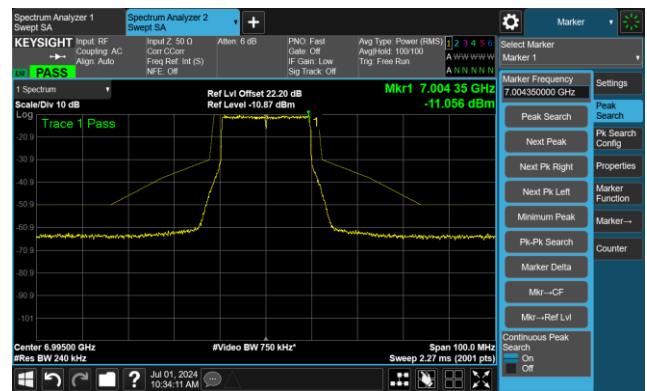

The Reference Level

The Mask Data

802.11ax-HE20 - Ant 0

Channel 185 (6875MHz)

The Reference Level

The Mask Data

Channel 189 (6895MHz)

The Reference Level

The Mask Data

Channel 209 (6995MHz)

The Reference Level

The Mask Data

802.11ax-HE20 - Ant 0

Channel 229 (7095MHz)

The Reference Level

The Mask Data

802.11ax-HE40 - Ant 0

Channel 3 (5965MHz)

The Reference Level

The Mask Data

Channel 51 (6205MHz)

The Reference Level

The Mask Data

Channel 91 (6405MHz)

The Reference Level

The Mask Data

802.11ax-HE40 - Ant 0

Channel 99 (6445MHz)

The Reference Level

The Mask Data

Channel 107 (6485MHz)

The Reference Level