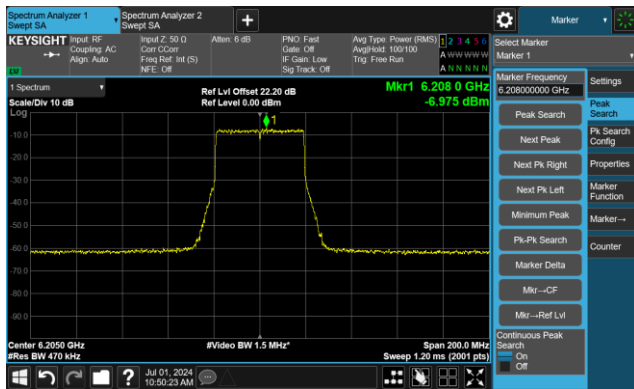

802.11ax-HE40 - Ant 0

Channel 3 (5965MHz)

The Reference Level

The Mask Data

Channel 51 (6205MHz)

The Reference Level

The Mask Data

Channel 91 (6405MHz)

The Reference Level

The Mask Data

802.11ax-HE40 - Ant 0

Channel 99 (6445MHz)

The Reference Level

The Mask Data

Channel 107 (6485MHz)

The Reference Level