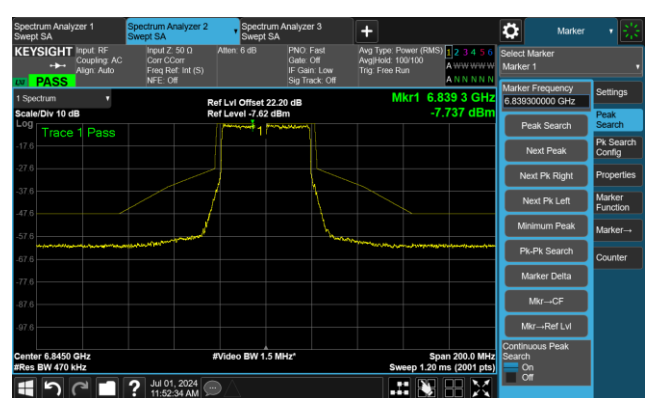

The Mask Data

Channel 115 (6525MHz)

The Reference Level

The Mask Data

802.11ax-HE40 - Ant 0

Channel 123 (6565MHz)

The Reference Level

The Mask Data

Channel 147 (6685MHz)

The Reference Level

The Mask Data

Channel 179 (6845MHz)

The Reference Level

The Mask Data

802.11ax-HE40 - Ant 0

Channel 187 (6885MHz)

The Reference Level

The Mask Data

Channel 195 (6925MHz)

The Reference Level

The Mask Data

Channel 211 (7005MHz)

The Reference Level

The Mask Data