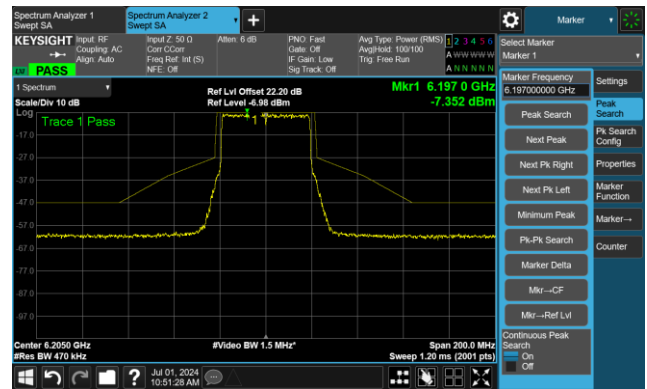

802.11ax-HE40 - Ant 0

Channel 3 (5965MHz)

The Reference Level

The Mask Data

Channel 51 (6205MHz)

The Reference Level

The Mask Data

Channel 91 (6405MHz)

The Reference Level

The Mask Data

802.11ax-HE40 - Ant 0

Channel 99 (6445MHz)

The Reference Level

The Mask Data

Channel 107 (6485MHz)

The Reference Level