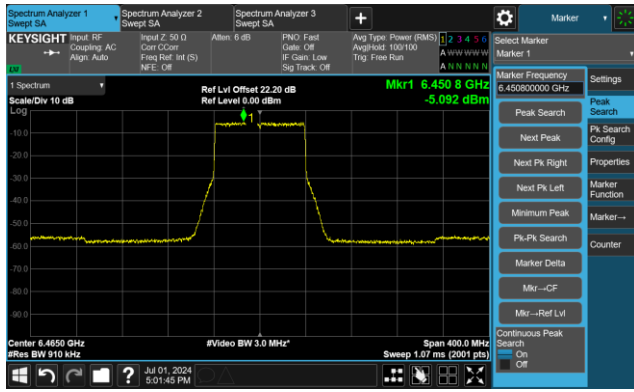

802.11ax-HE40 - Ant 0

Channel 227 (7085MHz)

The Reference Level

The Mask Data

802.11ax-HE80 - Ant 0

Channel 7 (5985MHz)

The Reference Level

The Mask Data

Channel 55 (6225MHz)

The Reference Level

The Mask Data

Channel 87 (6385MHz)

The Reference Level

The Mask Data

802.11ax-HE80 - Ant 0

Channel 103 (6465MHz)

The Reference Level

The Mask Data

Channel 119 (6545MHz)

The Reference Level

The Reference Level

Channel 135 (6625MHz)

The Reference Level

The Mask Data