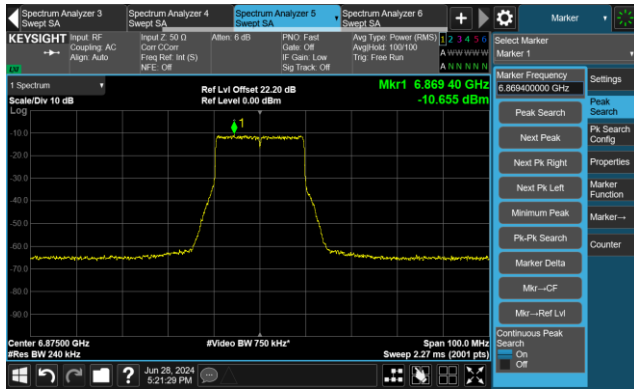

The Reference Level

The Mask Data

802.11ax-HE20 - Ant 0

Channel 185 (6875MHz)

The Reference Level

The Mask Data

Channel 189 (6895MHz)

The Reference Level

The Mask Data

Channel 209 (6995MHz)

The Reference Level

The Mask Data

802.11ax-HE20 - Ant 0

Channel 229 (7095MHz)

The Reference Level

The Mask Data