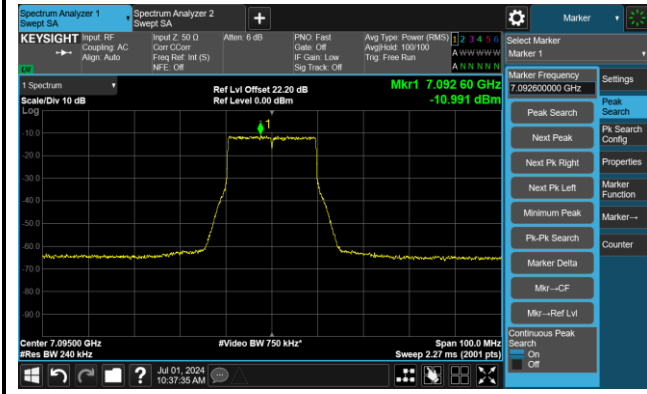

The Reference Level

The Mask Data

802.11ax-HE20 - Ant 0

Channel 185 (6875MHz)

The Reference Level

The Mask Data

Channel 189 (6895MHz)

The Reference Level

The Mask Data

Channel 209 (6995MHz)

The Reference Level

The Mask Data

802.11ax-HE20 - Ant 0

Channel 229 (7095MHz)

The Reference Level

The Mask Data

802.11ax-HE40 - Ant 0

Channel 3 (5965MHz)

The Reference Level

The Mask Data

Channel 51 (6205MHz)

The Reference Level

The Mask Data

Channel 91 (6405MHz)