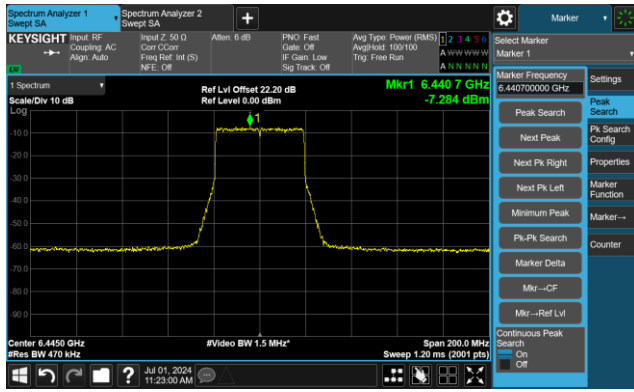

The Reference Level

The Mask Data

802.11ax-HE40 - Ant 0

Channel 99 (6445MHz)

The Reference Level

The Mask Data

Channel 107 (6485MHz)

The Reference Level

The Mask Data

Channel 115 (6525MHz)

The Reference Level

The Mask Data

802.11ax-HE40 - Ant 0

Channel 123 (6565MHz)

The Reference Level

The Mask Data

Channel 147 (6685MHz)

The Reference Level

The Mask Data

Channel 179 (6845MHz)

The Reference Level

The Mask Data

802.11ax-HE40 - Ant 0

Channel 187 (6885MHz)