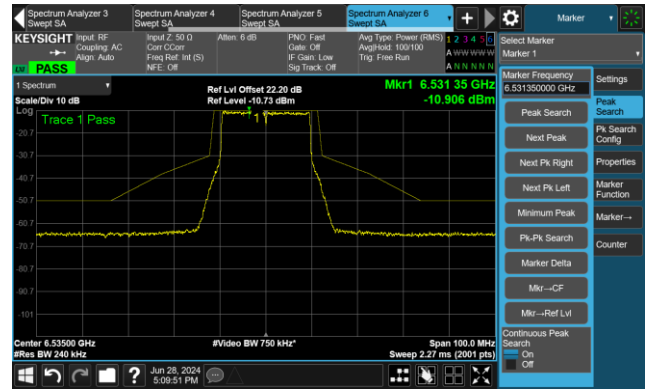

802.11ax-HE20 - Ant 0

Channel 117 (6535MHz)

The Reference Level

The Mask Data

Channel 149 (6695MHz)

The Reference Level

The Mask Data

Channel 181 (6855MHz)

The Reference Level

The Mask Data

802.11ax-HE20 - Ant 0

Channel 185 (6875MHz)

The Reference Level

The Mask Data

Channel 189 (6895MHz)

The Reference Level

The Mask Data

Channel 209 (6995MHz)

The Reference Level

The Mask Data

802.11ax-HE20 - Ant 0

Channel 229 (7095MHz)

The Reference Level

The Mask Data