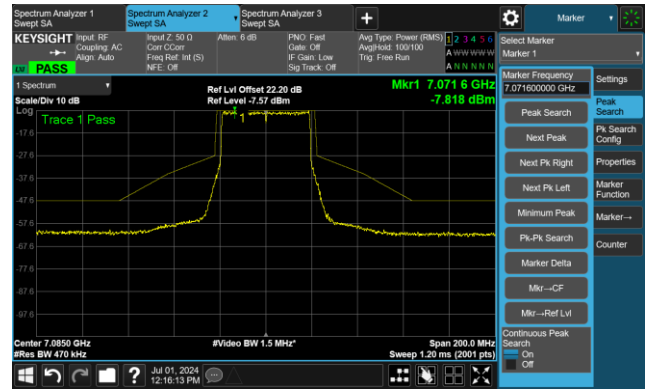

Channel 147 (6685MHz)

The Reference Level

The Mask Data

Channel 179 (6845MHz)

The Reference Level

The Mask Data

802.11ax-HE40 - Ant 0

Channel 187 (6885MHz)

The Reference Level

The Mask Data

Channel 195 (6925MHz)

The Reference Level

The Mask Data

Channel 211 (7005MHz)

The Reference Level

The Mask Data

802.11ax-HE40 - Ant 0

Channel 227 (7085MHz)

The Reference Level

The Mask Data

802.11ax-HE80 - Ant 0

Channel 7 (5985MHz)

The Reference Level

The Mask Data