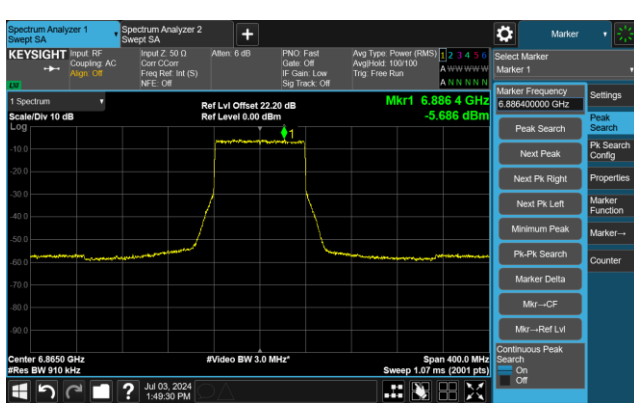

The Reference Level

The Mask Data

Channel 119 (6545MHz)

The Reference Level

The Reference Level

Channel 135 (6625MHz)

The Reference Level

The Mask Data

802.11ax-HE80 - Ant 0

Channel 151 (6705MHz)

The Reference Level

The Mask Data

Channel 167 (6785MHz)

The Reference Level

The Mask Data

Channel 183 (6865MHz)

The Reference Level

The Mask Data

802.11ax-HE80 - Ant 0

Channel 199 (6945MHz)

The Reference Level

The Mask Data

Channel 215 (7025MHz)

The Reference Level