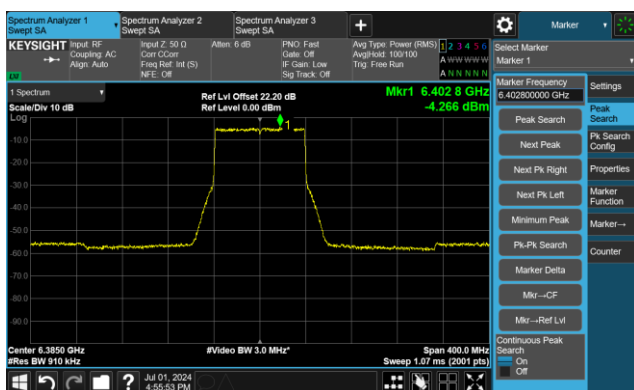

802.11ax-HE40 - Ant 0

Channel 227 (7085MHz)

The Reference Level

The Mask Data

802.11ax-HE80 - Ant 0

Channel 7 (5985MHz)

The Reference Level

The Mask Data

Channel 55 (6225MHz)

The Reference Level

The Mask Data

Channel 87 (6385MHz)

The Reference Level

The Mask Data

802.11ax-HE80 - Ant 0

Channel 103 (6465MHz)

The Reference Level

The Mask Data

Channel 119 (6545MHz)

The Reference Level

The Reference Level

Channel 135 (6625MHz)

The Reference Level

The Mask Data