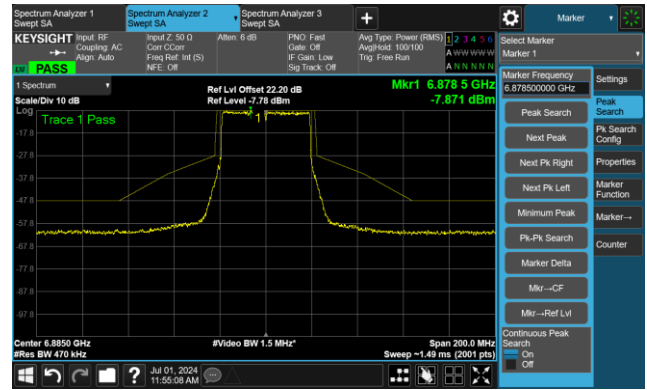

The Mask Data

Channel 115 (6525MHz)

The Reference Level

The Mask Data

802.11ax-HE40 - Ant 0

Channel 123 (6565MHz)

The Reference Level

The Mask Data

Channel 147 (6685MHz)

The Reference Level

The Mask Data

Channel 179 (6845MHz)

The Reference Level

The Mask Data

802.11ax-HE40 - Ant 0

Channel 187 (6885MHz)

The Reference Level

The Mask Data

Channel 195 (6925MHz)

The Reference Level

The Mask Data

Channel 211 (7005MHz)

The Reference Level

The Mask Data