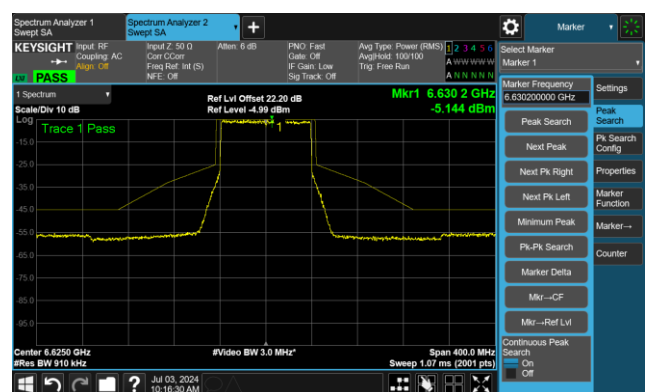

Channel 55 (6225MHz)

The Reference Level

The Mask Data

Channel 87 (6385MHz)

The Reference Level

The Mask Data

802.11ax-HE80 - Ant 0

Channel 103 (6465MHz)

The Reference Level

The Mask Data

Channel 119 (6545MHz)

The Reference Level

The Reference Level

Channel 135 (6625MHz)

The Reference Level

The Mask Data

802.11ax-HE80 - Ant 0

Channel 151 (6705MHz)

The Reference Level

The Mask Data

Channel 167 (6785MHz)

The Reference Level

The Mask Data

Channel 183 (6865MHz)

The Reference Level

The Mask Data

802.11ax-HE80 - Ant 0

Channel 199 (6945MHz)

The Reference Level

The Mask Data

Channel 215 (7025MHz)

The Reference Level