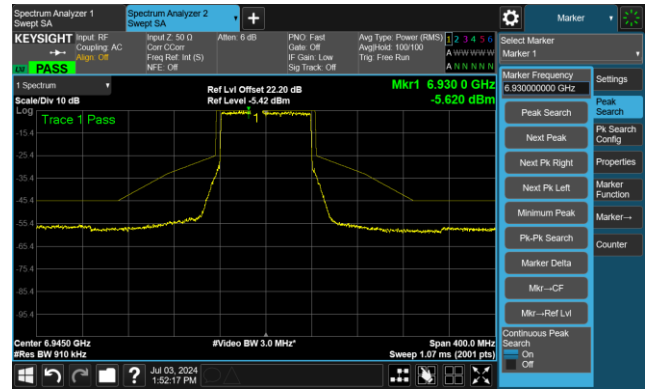

802.11ax-HE80 - Ant 0

Channel 151 (6705MHz)

The Reference Level

The Mask Data

Channel 167 (6785MHz)

The Reference Level

The Mask Data

Channel 183 (6865MHz)

The Reference Level

The Mask Data

802.11ax-HE80 - Ant 0

Channel 199 (6945MHz)

The Reference Level

The Mask Data

Channel 215 (7025MHz)

The Reference Level

The Mask Data

802.11ax-HE160 - Ant 0

Channel 15 (6025MHz)

The Reference Level

The Mask Data

Channel 47 (6185MHz)

The Reference Level

The Mask Data