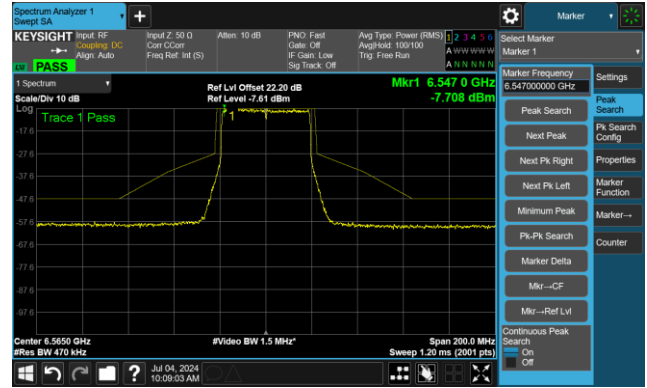

The Reference Level

The Mask Data

802.11ax-HE40 - Ant 0

Channel 99 (6445MHz)

The Reference Level

The Mask Data

Channel 107 (6485MHz)

The Reference Level

The Mask Data

Channel 115 (6525MHz)

The Reference Level

The Mask Data

802.11ax-HE40 - Ant 0

Channel 123 (6565MHz)

The Reference Level

The Mask Data

Channel 147 (6685MHz)

The Reference Level

The Mask Data

Channel 179 (6845MHz)

The Reference Level

The Mask Data

802.11ax-HE40 - Ant 0

Channel 187 (6885MHz)

The Reference Level

The Mask Data

Channel 195 (6925MHz)

The Reference Level

The Mask Data

Channel 211 (7005MHz)

The Reference Level

The Mask Data