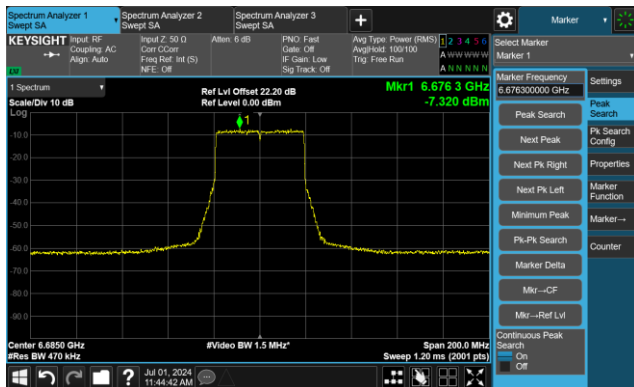

The Reference Level

The Mask Data

802.11ax-HE40 - Ant 0

Channel 99 (6445MHz)

The Reference Level

The Mask Data

Channel 107 (6485MHz)

The Reference Level

The Mask Data

Channel 115 (6525MHz)

The Reference Level

The Mask Data

802.11ax-HE40 - Ant 0

Channel 123 (6565MHz)

The Reference Level

The Mask Data

Channel 147 (6685MHz)

The Reference Level

The Mask Data

Channel 179 (6845MHz)

The Reference Level

The Mask Data

802.11ax-HE40 - Ant 0

Channel 187 (6885MHz)

The Reference Level

The Mask Data

Channel 195 (6925MHz)

The Reference Level

The Mask Data

Channel 211 (7005MHz)

The Reference Level

The Mask Data