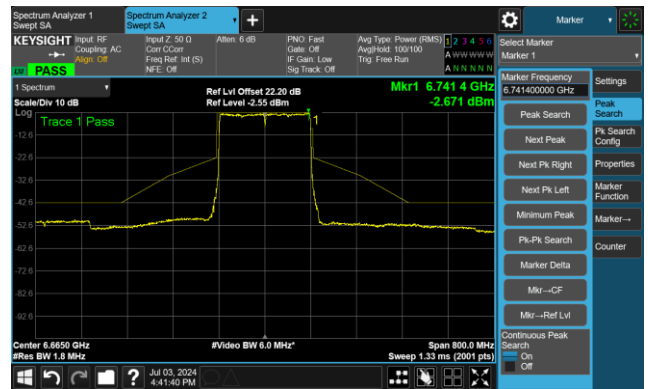

The Mask Data

802.11ax-HE160 - Ant 0

Channel 15 (6025MHz)

The Reference Level

The Mask Data

Channel 47 (6185MHz)

The Reference Level

The Mask Data

Channel 79 (6345MHz)

The Reference Level

The Mask Data

802.11ax-HE160 - Ant 0

Channel 111 (6505MHz)

The Reference Level

The Mask Data

Channel 143 (6665MHz)

The Reference Level

The Mask Data

Channel 175 (6825MHz)

The Reference Level

The Mask Data