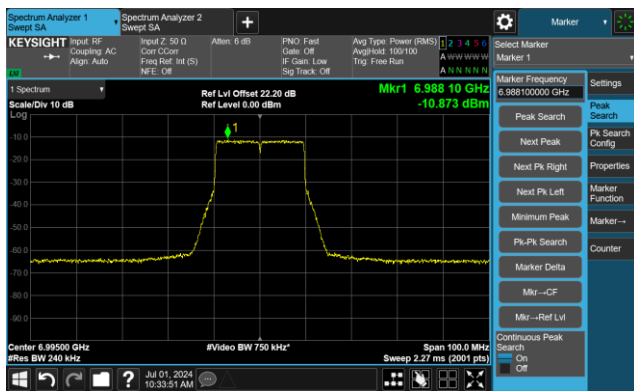

802.11ax-HE20 - Ant 0

Channel 117 (6535MHz)

The Reference Level

The Mask Data

Channel 149 (6695MHz)

The Reference Level

The Mask Data

Channel 181 (6855MHz)

The Reference Level

The Mask Data

802.11ax-HE20 - Ant 0

Channel 185 (6875MHz)

The Reference Level

The Mask Data

Channel 189 (6895MHz)

The Reference Level

The Mask Data

Channel 209 (6995MHz)

The Reference Level

The Mask Data

802.11ax-HE20 - Ant 0

Channel 229 (7095MHz)

The Reference Level

The Mask Data