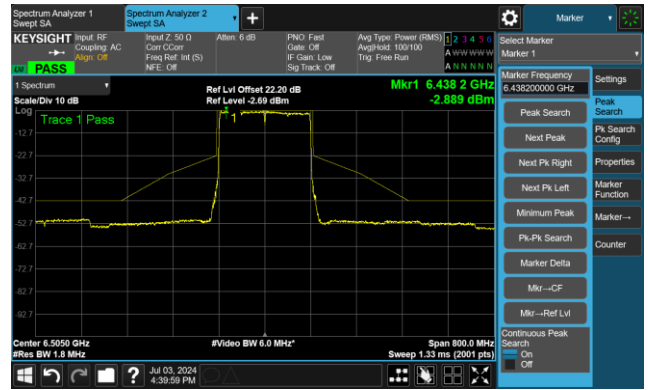

The Mask Data

802.11ax-HE160 - Ant 0

Channel 15 (6025MHz)

The Reference Level

The Mask Data

Channel 47 (6185MHz)

The Reference Level

The Mask Data

Channel 79 (6345MHz)

The Reference Level

The Mask Data

802.11ax-HE160 - Ant 0

Channel 111 (6505MHz)

The Reference Level

The Mask Data

Channel 143 (6665MHz)

The Reference Level

The Mask Data

Channel 175 (6825MHz)

The Reference Level

The Mask Data