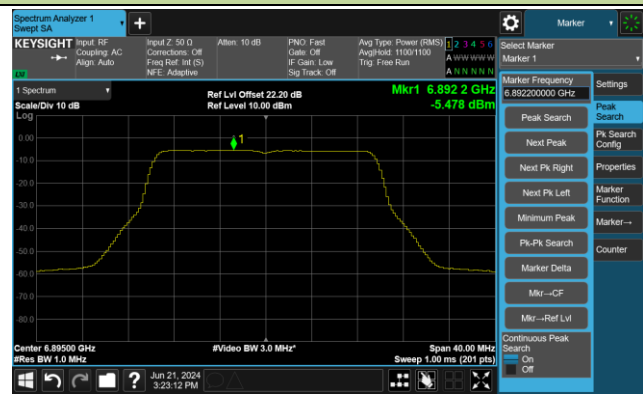

802.11be-EHT20 Power Spectral Density- Ant 0

Channel 1 (5955MHz)

Channel 49 (6195MHz)

Channel 93 (6415MHz)

Channel 97 (6435MHz)

Channel 105 (6475MHz)

Channel 113 (6515MHz)

802.11be-EHT20 Power Spectral Density- Ant 0

Channel 117 (6535MHz)

Channel 149 (6695MHz)

Channel 181 (6855MHz)

Channel 185 (6875MHz)

Channel 189 (6895MHz)

Channel 209 (6995MHz)

802.11be-EHT40 Power Spectral Density- Ant 0

Channel 3 (5965MHz)

Channel 51 (6205MHz)

Channel 91 (6405MHz)

Channel 99 (6445MHz)

Channel 107 (6485MHz)

Channel 115 (6525MHz)

802.11be-EHT40 Power Spectral Density- Ant 0

Channel 123 (6565MHz)

Channel 147 (6685MHz)