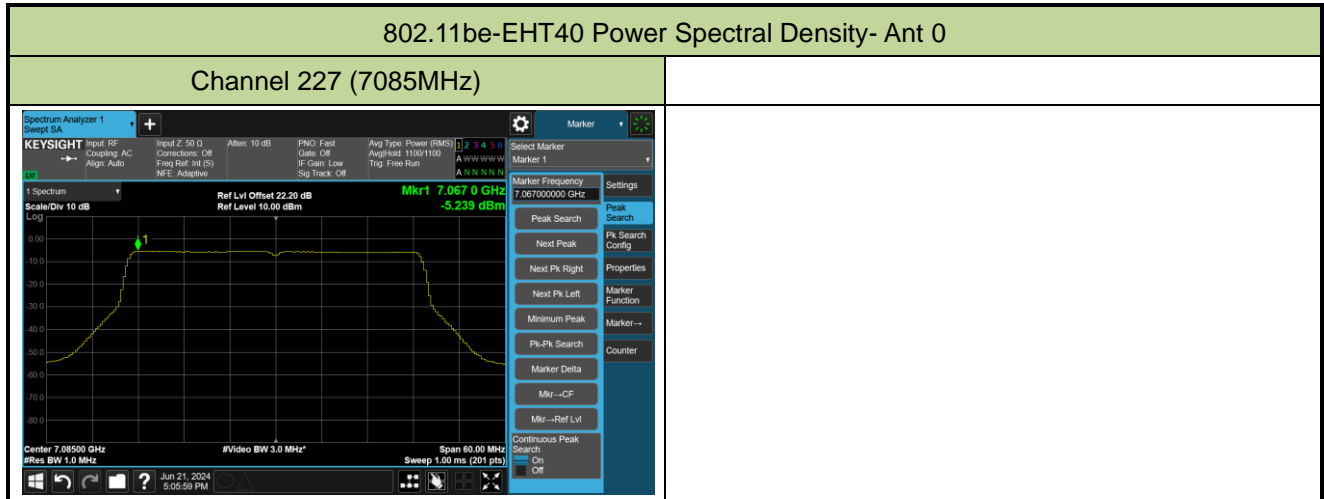

Channel 179 (6845MHz)

Channel 187 (6885MHz)

Channel 195 (6925MHz)

Channel 211 (7005MHz)

802.11be-EHT80 Power Spectral Density- Ant 0

Channel 7 (5985MHz)

Channel 55 (6225MHz)

Channel 87 (6385MHz)

Channel 103 (6465MHz)

Channel 119 (6545MHz)

Channel 135 (6625MHz)

802.11be-EHT80 Power Spectral Density- Ant 0

Channel 151 (6705MHz)

Channel 167 (6785MHz)

Channel 183 (6865MHz)

Channel 199 (6945MHz)