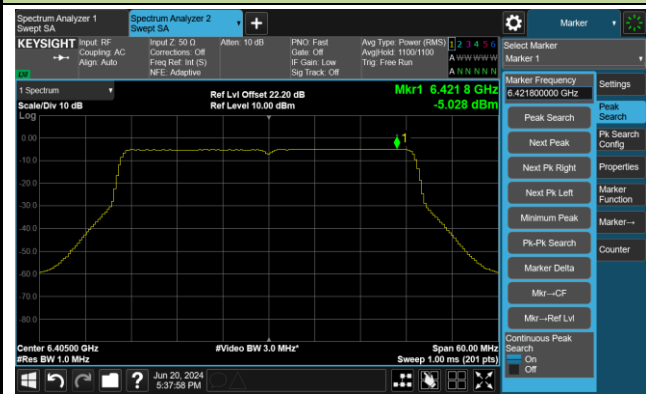

Channel 149 (6695MHz)

Channel 181 (6855MHz)

Channel 185 (6875MHz)

Channel 189 (6895MHz)

Channel 209 (6995MHz)

802.11ax-HE40 Power Spectral Density- Ant 1

Channel 3 (5965MHz)

Channel 51 (6205MHz)

Channel 91 (6405MHz)

Channel 99 (6445MHz)

Channel 107 (6485MHz)

Channel 115 (6525MHz)

802.11ax-HE40 Power Spectral Density- Ant 1

Channel 123 (6565MHz)

Channel 147 (6685MHz)

Channel 179 (6845MHz)