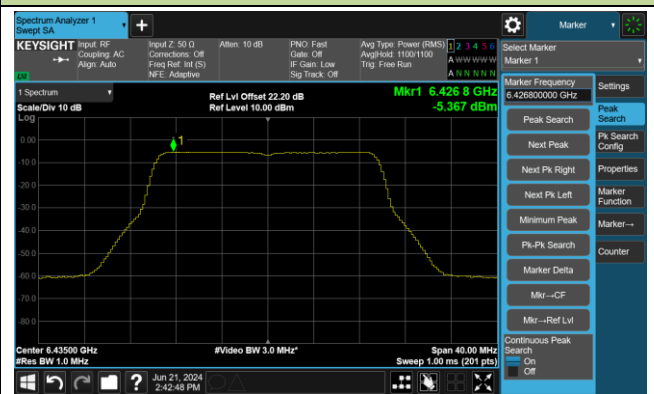

802.11be-EHT20 Power Spectral Density- Ant 0

Channel 1 (5955MHz)

Channel 49 (6195MHz)

Channel 93 (6415MHz)

Channel 97 (6435MHz)

Channel 105 (6475MHz)

Channel 113 (6515MHz)

802.11be-EHT20 Power Spectral Density- Ant 0

Channel 117 (6535MHz)

Channel 149 (6695MHz)

Channel 181 (6855MHz)

Channel 185 (6875MHz)

Channel 189 (6895MHz)

Channel 209 (6995MHz)

802.11be-EHT40 Power Spectral Density- Ant 0

Channel 3 (5965MHz)