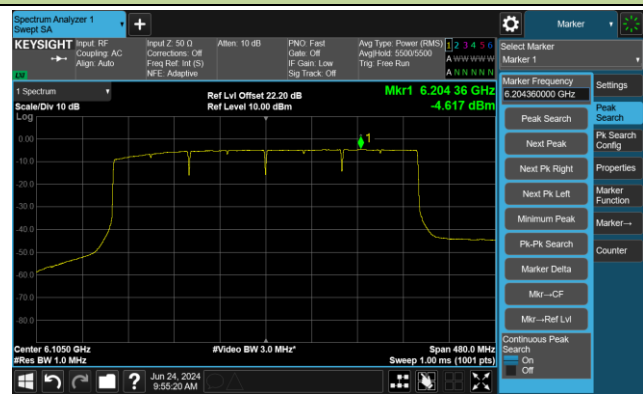

Channel 215 (7025MHz)

802.11be-EHT160 Power Spectral Density- Ant 0

Channel 15 (6025MHz)

Channel 47 (6185MHz)

Channel 79 (6345MHz)

Channel 111 (6505MHz)

Channel 143 (6665MHz)

Channel 175 (6825MHz)

802.11be-EHT320 Power Spectral Density- Ant 0

Channel 31 (6105MHz)

Channel 63 (6265MHz)

Channel 95 (6425MHz)

Channel 127 (6585MHz)

Channel 159 (6745MHz)

Channel 191 (6905MHz)

802.11ax-HE20 Power Spectral Density- Ant 1