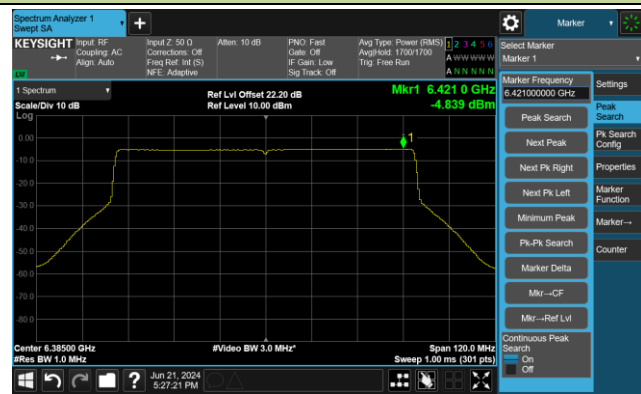

Channel 179 (6845MHz)

Channel 187 (6885MHz)

Channel 195 (6925MHz)

Channel 211 (7005MHz)

802.11be-EHT80 Power Spectral Density- Ant 0

Channel 7 (5985MHz)

Channel 55 (6225MHz)

Channel 87 (6385MHz)

Channel 103 (6465MHz)

Channel 119 (6545MHz)

Channel 135 (6625MHz)

802.11be-EHT80 Power Spectral Density- Ant 0

Channel 151 (6705MHz)

Channel 167 (6785MHz)

Channel 183 (6865MHz)

Channel 199 (6945MHz)