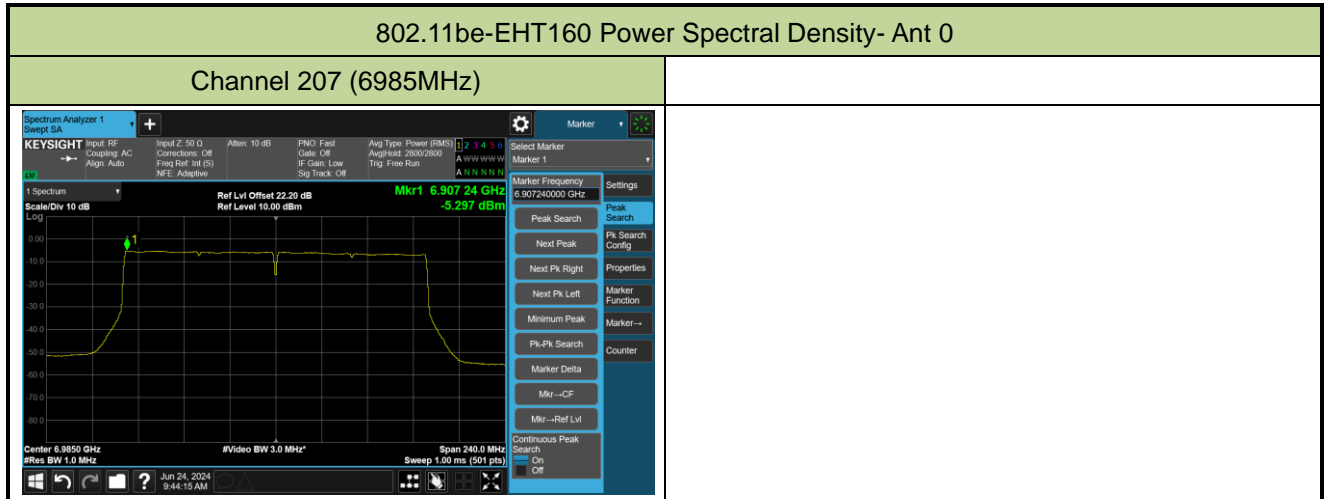

Channel 215 (7025MHz)

802.11be-EHT160 Power Spectral Density- Ant 0

Channel 15 (6025MHz)

Channel 47 (6185MHz)

Channel 79 (6345MHz)

Channel 111 (6505MHz)

Channel 143 (6665MHz)

Channel 175 (6825MHz)

802.11be-EHT320 Power Spectral Density- Ant 0

Channel 31 (6105MHz)

Channel 63 (6265MHz)

Channel 95 (6425MHz)

Channel 127 (6585MHz)

Channel 159 (6745MHz)

Channel 191 (6905MHz)

802.11ax-HE20 Power Spectral Density- Ant 1