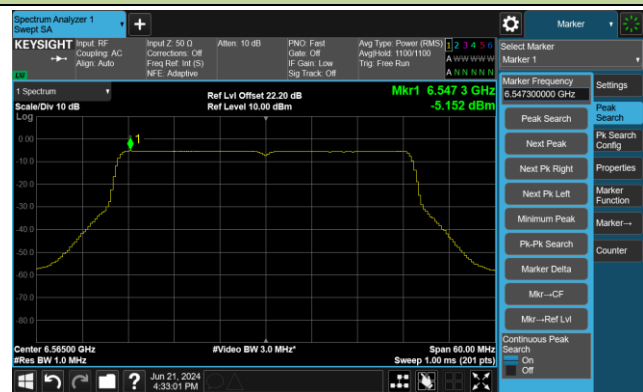

Channel 51 (6205MHz)

Channel 91 (6405MHz)

Channel 99 (6445MHz)

Channel 107 (6485MHz)

Channel 115 (6525MHz)

802.11be-EHT40 Power Spectral Density- Ant 0

Channel 123 (6565MHz)

Channel 147 (6685MHz)

Channel 179 (6845MHz)

Channel 187 (6885MHz)

Channel 195 (6925MHz)

Channel 211 (7005MHz)

802.11be-EHT80 Power Spectral Density- Ant 0

Channel 7 (5985MHz)

Channel 55 (6225MHz)

Channel 87 (6385MHz)