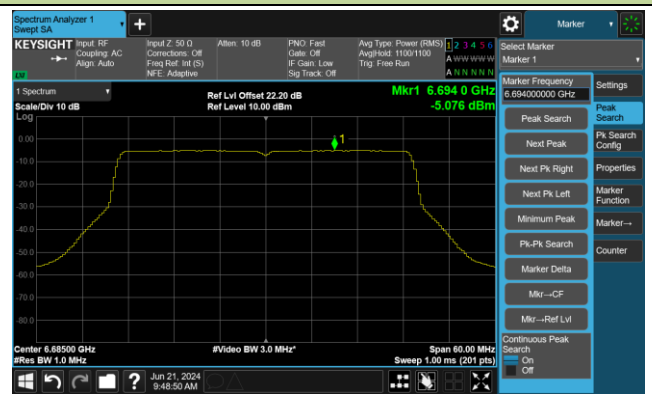

Channel 149 (6695MHz)

Channel 181 (6855MHz)

Channel 185 (6875MHz)

Channel 189 (6895MHz)

Channel 209 (6995MHz)

802.11ax-HE40 Power Spectral Density- Ant 1

Channel 3 (5965MHz)

Channel 51 (6205MHz)

Channel 91 (6405MHz)

Channel 99 (6445MHz)

Channel 107 (6485MHz)

Channel 115 (6525MHz)

802.11ax-HE40 Power Spectral Density- Ant 1

Channel 123 (6565MHz)

Channel 147 (6685MHz)

Channel 179 (6845MHz)

Channel 187 (6885MHz)

Channel 195 (6925MHz)

Channel 211 (7005MHz)