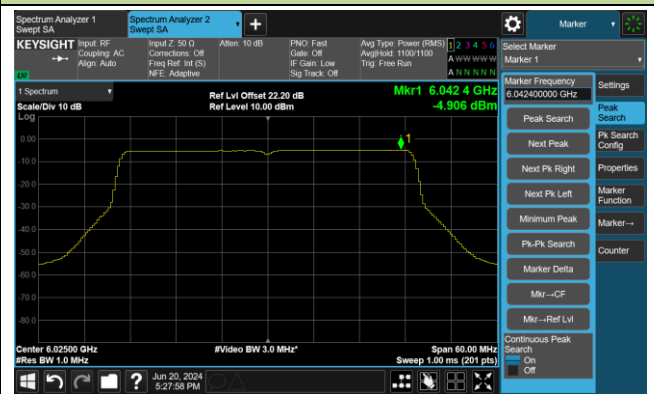

Channel 1 (5955MHz)

Channel 49 (6195MHz)

Channel 93 (6415MHz)

Channel 97 (6435MHz)

Channel 105 (6475MHz)

Channel 113 (6515MHz)

802.11ax-HE20 Power Spectral Density- Ant 1

Channel 117 (6535MHz)

Channel 149 (6695MHz)

Channel 181 (6855MHz)

Channel 185 (6875MHz)

Channel 189 (6895MHz)

Channel 209 (6995MHz)

802.11ax-HE40 Power Spectral Density- Ant 1

Channel 3 (5965MHz)

Channel 51 (6205MHz)

Channel 91 (6405MHz)

Channel 99 (6445MHz)

Channel 107 (6485MHz)

Channel 115 (6525MHz)

802.11ax-HE40 Power Spectral Density- Ant 1

Channel 123 (6565MHz)

Channel 147 (6685MHz)

Channel 179 (6845MHz)