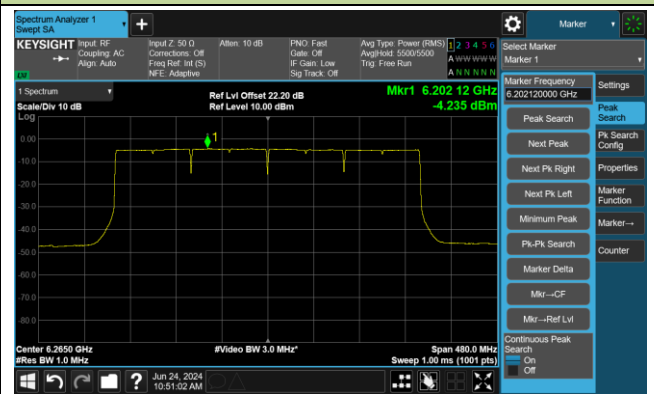

Channel 215 (7025MHz)

802.11be-EHT160 Power Spectral Density- Ant 0

Channel 15 (6025MHz)

Channel 47 (6185MHz)

Channel 79 (6345MHz)

Channel 111 (6505MHz)

Channel 143 (6665MHz)

Channel 175 (6825MHz)

802.11be-EHT320 Power Spectral Density- Ant 0

Channel 31 (6105MHz)

Channel 63 (6265MHz)

Channel 95 (6425MHz)

Channel 127 (6585MHz)

Channel 159 (6745MHz)

Channel 191 (6905MHz)

802.11ax-HE20 Power Spectral Density- Ant 1