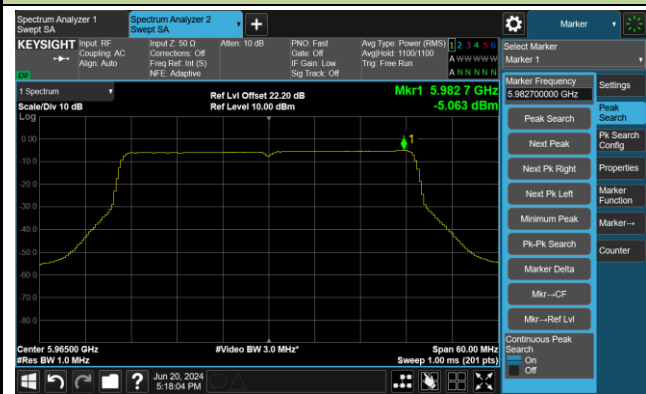

Channel 1 (5955MHz)

Channel 49 (6195MHz)

Channel 93 (6415MHz)

Channel 97 (6435MHz)

Channel 105 (6475MHz)

Channel 113 (6515MHz)

802.11ax-HE20 Power Spectral Density- Ant 1

Channel 117 (6535MHz)

Channel 149 (6695MHz)

Channel 181 (6855MHz)

Channel 185 (6875MHz)

Channel 189 (6895MHz)

Channel 209 (6995MHz)

802.11ax-HE40 Power Spectral Density- Ant 1

Channel 3 (5965MHz)

Channel 51 (6205MHz)

Channel 91 (6405MHz)

Channel 99 (6445MHz)

Channel 107 (6485MHz)

Channel 115 (6525MHz)

802.11ax-HE40 Power Spectral Density- Ant 1

Channel 123 (6565MHz)

Channel 147 (6685MHz)

Channel 179 (6845MHz)

Channel 187 (6885MHz)

Channel 195 (6925MHz)

Channel 211 (7005MHz)