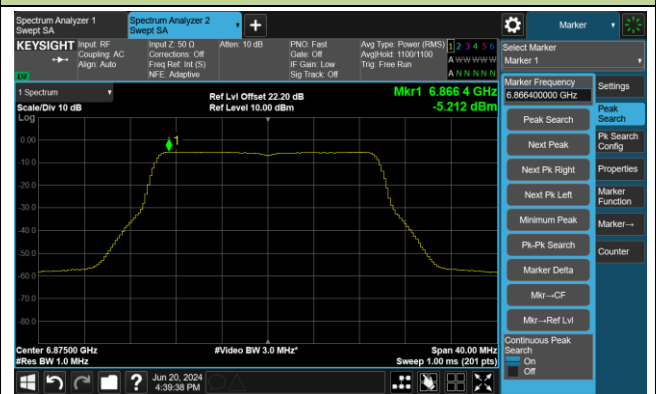

Channel 1 (5955MHz)

Channel 49 (6195MHz)

Channel 93 (6415MHz)

Channel 97 (6435MHz)

Channel 105 (6475MHz)

Channel 113 (6515MHz)

802.11ax-HE20 Power Spectral Density- Ant 1

Channel 117 (6535MHz)

Channel 149 (6695MHz)

Channel 181 (6855MHz)

Channel 185 (6875MHz)

Channel 189 (6895MHz)

Channel 209 (6995MHz)

802.11ax-HE40 Power Spectral Density- Ant 1

Channel 3 (5965MHz)

Channel 51 (6205MHz)