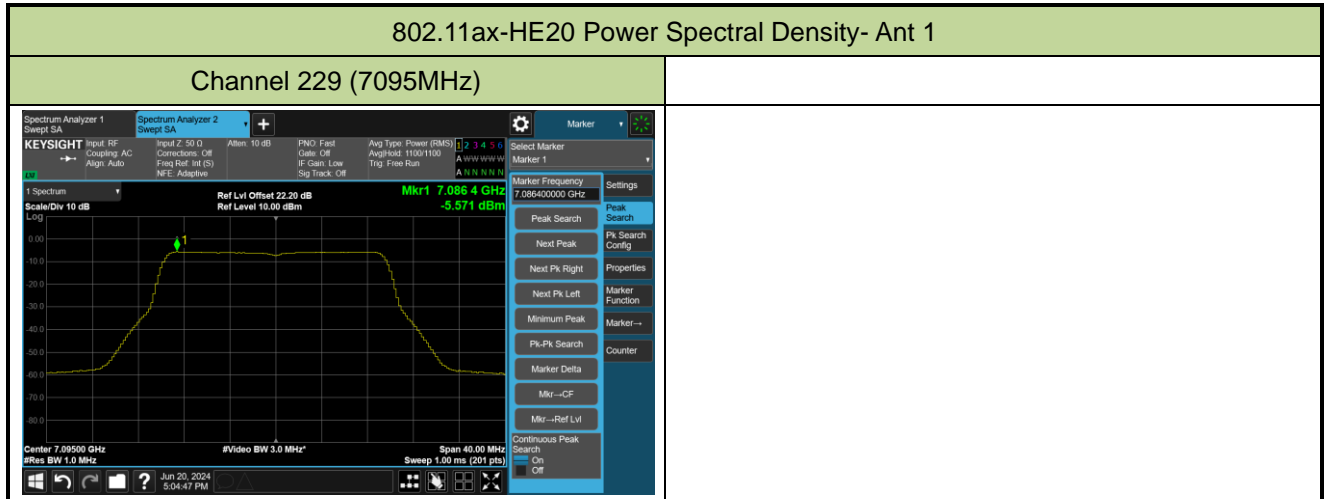

Channel 149 (6695MHz)

Channel 181 (6855MHz)

Channel 185 (6875MHz)

Channel 189 (6895MHz)

Channel 209 (6995MHz)

802.11ax-HE40 Power Spectral Density- Ant 1

Channel 3 (5965MHz)

Channel 51 (6205MHz)

Channel 91 (6405MHz)

Channel 99 (6445MHz)

Channel 107 (6485MHz)

Channel 115 (6525MHz)

802.11ax-HE40 Power Spectral Density- Ant 1

Channel 123 (6565MHz)

Channel 147 (6685MHz)

Channel 179 (6845MHz)