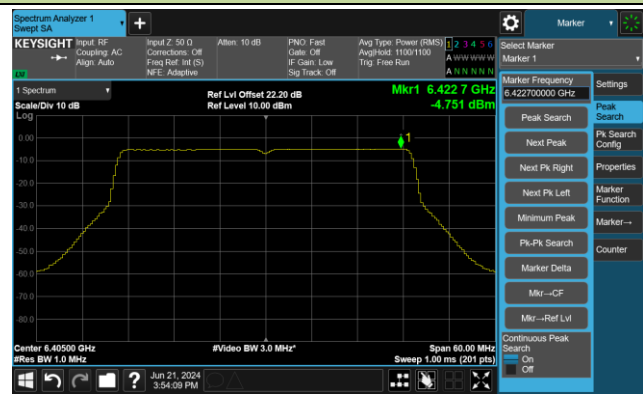

802.11be-EHT20 Power Spectral Density- Ant 0

Channel 1 (5955MHz)

Channel 49 (6195MHz)

Channel 93 (6415MHz)

Channel 97 (6435MHz)

Channel 105 (6475MHz)

Channel 113 (6515MHz)

802.11be-EHT20 Power Spectral Density- Ant 0

Channel 117 (6535MHz)

Channel 149 (6695MHz)

Channel 181 (6855MHz)

Channel 185 (6875MHz)

Channel 189 (6895MHz)

Channel 209 (6995MHz)

802.11be-EHT40 Power Spectral Density- Ant 0

Channel 3 (5965MHz)

Channel 51 (6205MHz)

Channel 91 (6405MHz)

Channel 99 (6445MHz)

Channel 107 (6485MHz)

Channel 115 (6525MHz)

802.11be-EHT40 Power Spectral Density- Ant 0

Channel 123 (6565MHz)

Channel 147 (6685MHz)