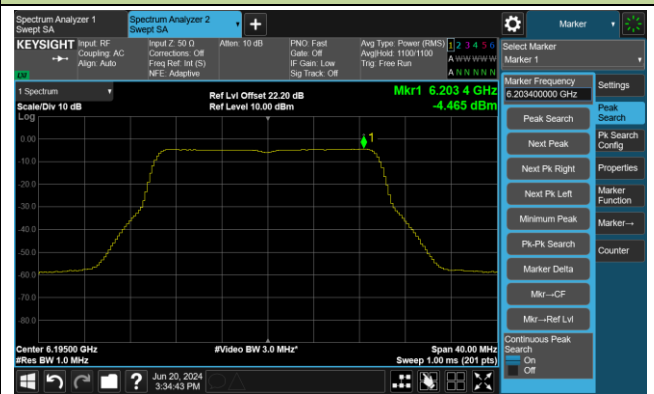

802.11be-EHT320 Power Spectral Density- Ant 0

Channel 31 (6105MHz)

Channel 63 (6265MHz)

Channel 95 (6425MHz)

Channel 127 (6585MHz)

Channel 159 (6745MHz)

Channel 191 (6905MHz)

802.11ax-HE20 Power Spectral Density- Ant 1

Channel 1 (5955MHz)

Channel 49 (6195MHz)

Channel 93 (6415MHz)

Channel 97 (6435MHz)

Channel 105 (6475MHz)

Channel 113 (6515MHz)

802.11ax-HE20 Power Spectral Density- Ant 1

Channel 117 (6535MHz)