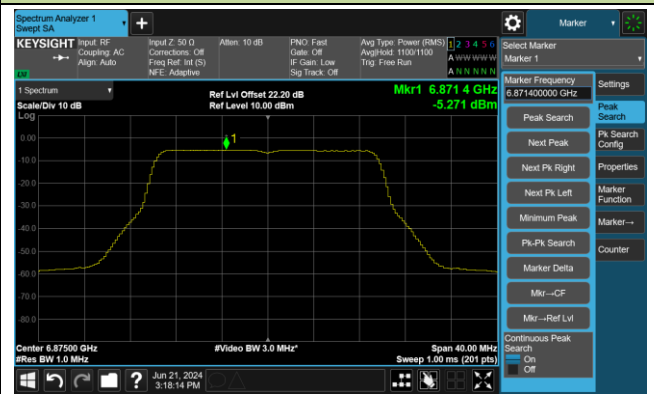

Channel 117 (6535MHz)

Channel 149 (6695MHz)

Channel 181 (6855MHz)

Channel 185 (6875MHz)

Channel 189 (6895MHz)

Channel 209 (6995MHz)

802.11be-EHT40 Power Spectral Density- Ant 0

Channel 3 (5965MHz)