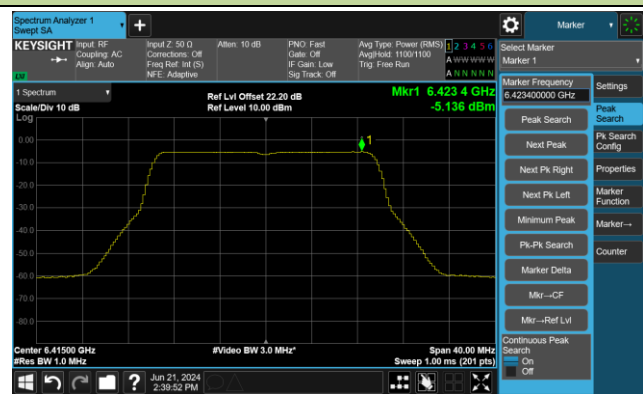

802.11be-EHT20 Power Spectral Density- Ant 0

Channel 1 (5955MHz)

Channel 49 (6195MHz)

Channel 93 (6415MHz)

Channel 97 (6435MHz)

Channel 105 (6475MHz)

Channel 113 (6515MHz)

802.11be-EHT20 Power Spectral Density- Ant 0

Channel 117 (6535MHz)

Channel 149 (6695MHz)

Channel 181 (6855MHz)

Channel 185 (6875MHz)

Channel 189 (6895MHz)

Channel 209 (6995MHz)

802.11be-EHT40 Power Spectral Density- Ant 0

Channel 3 (5965MHz)