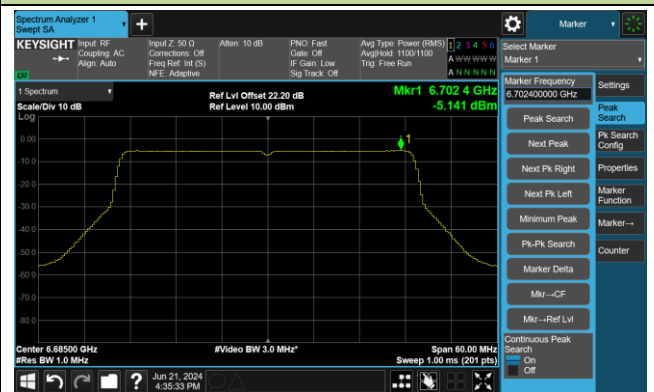

Channel 51 (6205MHz)

Channel 91 (6405MHz)

Channel 99 (6445MHz)

Channel 107 (6485MHz)

Channel 115 (6525MHz)

802.11be-EHT40 Power Spectral Density- Ant 0

Channel 123 (6565MHz)

Channel 147 (6685MHz)

Channel 179 (6845MHz)

Channel 187 (6885MHz)

Channel 195 (6925MHz)

Channel 211 (7005MHz)

802.11be-EHT80 Power Spectral Density- Ant 0

Channel 7 (5985MHz)

Channel 55 (6225MHz)

Channel 87 (6385MHz)