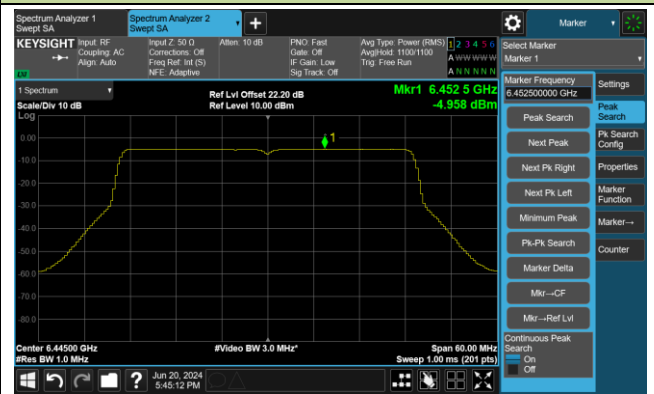

Channel 1 (5955MHz)

Channel 49 (6195MHz)

Channel 93 (6415MHz)

Channel 97 (6435MHz)

Channel 105 (6475MHz)

Channel 113 (6515MHz)

802.11ax-HE20 Power Spectral Density- Ant 1

Channel 117 (6535MHz)

Channel 149 (6695MHz)

Channel 181 (6855MHz)

Channel 185 (6875MHz)

Channel 189 (6895MHz)

Channel 209 (6995MHz)

802.11ax-HE40 Power Spectral Density- Ant 1

Channel 3 (5965MHz)

Channel 51 (6205MHz)

Channel 91 (6405MHz)

Channel 99 (6445MHz)

Channel 107 (6485MHz)

Channel 115 (6525MHz)

802.11ax-HE40 Power Spectral Density- Ant 1

Channel 123 (6565MHz)

Channel 147 (6685MHz)

Channel 179 (6845MHz)

Channel 187 (6885MHz)

Channel 195 (6925MHz)

Channel 211 (7005MHz)