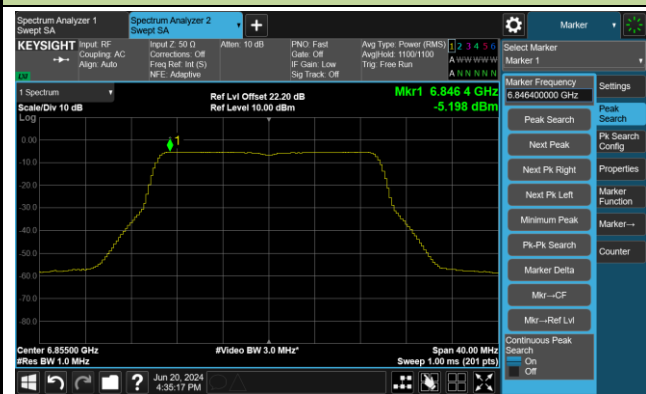

Channel 1 (5955MHz)

Channel 49 (6195MHz)

Channel 93 (6415MHz)

Channel 97 (6435MHz)

Channel 105 (6475MHz)

Channel 113 (6515MHz)

802.11ax-HE20 Power Spectral Density- Ant 1

Channel 117 (6535MHz)

Channel 149 (6695MHz)

Channel 181 (6855MHz)

Channel 185 (6875MHz)

Channel 189 (6895MHz)

Channel 209 (6995MHz)

802.11ax-HE40 Power Spectral Density- Ant 1

Channel 3 (5965MHz)

Channel 51 (6205MHz)