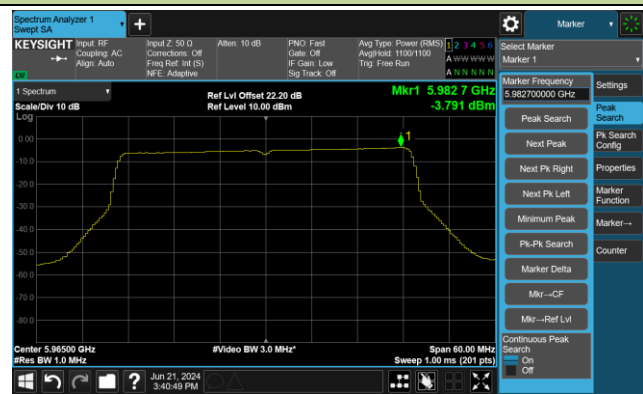

802.11be-EHT20 Power Spectral Density- Ant 0

Channel 1 (5955MHz)

Channel 49 (6195MHz)

Channel 93 (6415MHz)

Channel 97 (6435MHz)

Channel 105 (6475MHz)

Channel 113 (6515MHz)

802.11be-EHT20 Power Spectral Density- Ant 0

Channel 117 (6535MHz)

Channel 149 (6695MHz)

Channel 181 (6855MHz)

Channel 185 (6875MHz)

Channel 189 (6895MHz)

Channel 209 (6995MHz)

802.11be-EHT40 Power Spectral Density- Ant 0

Channel 3 (5965MHz)

Channel 51 (6205MHz)

Channel 91 (6405MHz)

Channel 99 (6445MHz)

Channel 107 (6485MHz)

Channel 115 (6525MHz)

802.11be-EHT40 Power Spectral Density- Ant 0

Channel 123 (6565MHz)

Channel 147 (6685MHz)