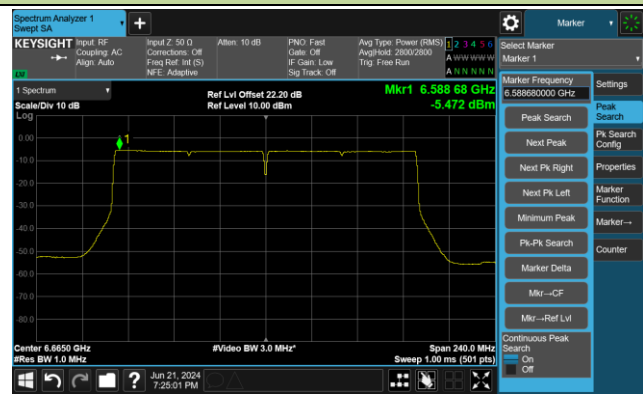

Channel 215 (7025MHz)

802.11be-EHT160 Power Spectral Density- Ant 0

Channel 15 (6025MHz)

Channel 47 (6185MHz)

Channel 79 (6345MHz)

Channel 111 (6505MHz)

Channel 143 (6665MHz)

Channel 175 (6825MHz)

802.11be-EHT320 Power Spectral Density- Ant 0

Channel 31 (6105MHz)

Channel 63 (6265MHz)

Channel 95 (6425MHz)

Channel 127 (6585MHz)

Channel 159 (6745MHz)

Channel 191 (6905MHz)

802.11ax-HE20 Power Spectral Density- Ant 1