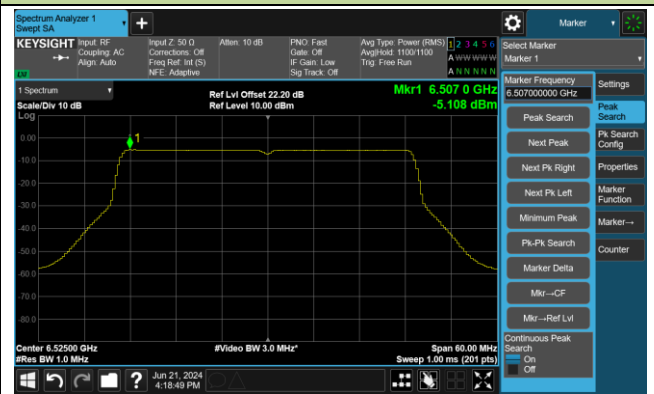

Channel 51 (6205MHz)

Channel 91 (6405MHz)

Channel 99 (6445MHz)

Channel 107 (6485MHz)

Channel 115 (6525MHz)

802.11be-EHT40 Power Spectral Density- Ant 0

Channel 123 (6565MHz)

Channel 147 (6685MHz)

Channel 179 (6845MHz)

Channel 187 (6885MHz)

Channel 195 (6925MHz)

Channel 211 (7005MHz)

802.11be-EHT80 Power Spectral Density- Ant 0

Channel 7 (5985MHz)

Channel 55 (6225MHz)

Channel 87 (6385MHz)