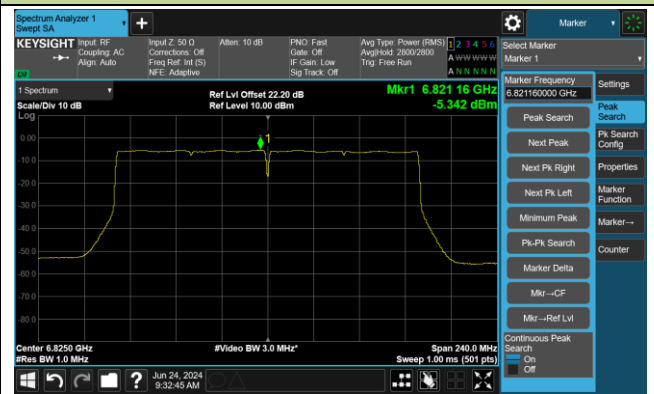

Channel 215 (7025MHz)

802.11be-EHT160 Power Spectral Density- Ant 0

Channel 15 (6025MHz)

Channel 47 (6185MHz)

Channel 79 (6345MHz)

Channel 111 (6505MHz)

Channel 143 (6665MHz)

Channel 175 (6825MHz)

802.11be-EHT320 Power Spectral Density- Ant 0

Channel 31 (6105MHz)

Channel 63 (6265MHz)

Channel 95 (6425MHz)

Channel 127 (6585MHz)

Channel 159 (6745MHz)

Channel 191 (6905MHz)

802.11ax-HE20 Power Spectral Density- Ant 1