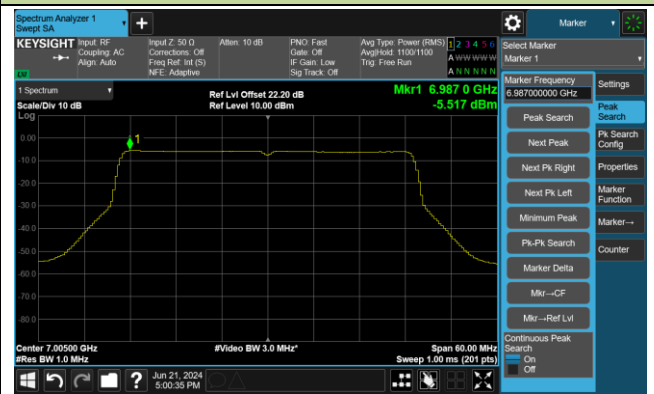

Channel 179 (6845MHz)

Channel 187 (6885MHz)

Channel 195 (6925MHz)

Channel 211 (7005MHz)

802.11be-EHT80 Power Spectral Density- Ant 0

Channel 7 (5985MHz)

Channel 55 (6225MHz)

Channel 87 (6385MHz)

Channel 103 (6465MHz)

Channel 119 (6545MHz)

Channel 135 (6625MHz)

802.11be-EHT80 Power Spectral Density- Ant 0

Channel 151 (6705MHz)

Channel 167 (6785MHz)

Channel 183 (6865MHz)

Channel 199 (6945MHz)