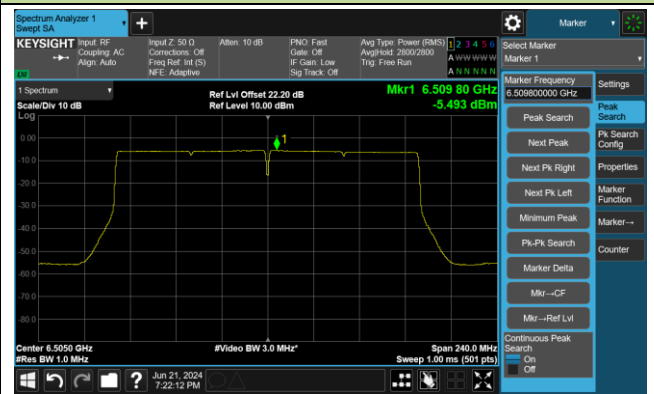

Channel 215 (7025MHz)

802.11be-EHT160 Power Spectral Density- Ant 0

Channel 15 (6025MHz)

Channel 47 (6185MHz)

Channel 79 (6345MHz)

Channel 111 (6505MHz)

Channel 143 (6665MHz)

Channel 175 (6825MHz)

802.11be-EHT320 Power Spectral Density- Ant 0

Channel 31 (6105MHz)

Channel 63 (6265MHz)

Channel 95 (6425MHz)

Channel 127 (6585MHz)

Channel 159 (6745MHz)

Channel 191 (6905MHz)

802.11ax-HE20 Power Spectral Density- Ant 1