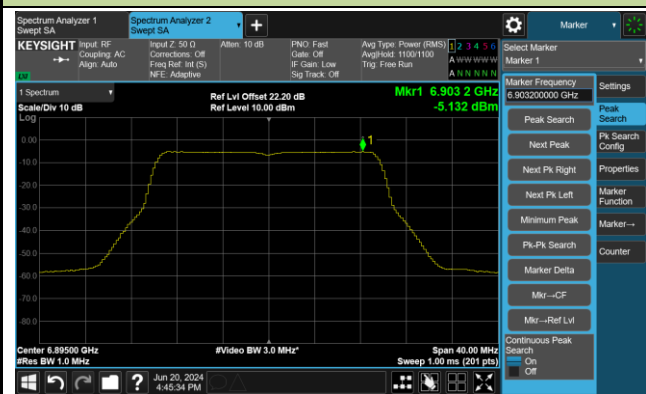

Channel 1 (5955MHz)

Channel 49 (6195MHz)

Channel 93 (6415MHz)

Channel 97 (6435MHz)

Channel 105 (6475MHz)

Channel 113 (6515MHz)

802.11ax-HE20 Power Spectral Density- Ant 1

Channel 117 (6535MHz)

Channel 149 (6695MHz)

Channel 181 (6855MHz)

Channel 185 (6875MHz)

Channel 189 (6895MHz)

Channel 209 (6995MHz)

802.11ax-HE40 Power Spectral Density- Ant 1

Channel 3 (5965MHz)

Channel 51 (6205MHz)

Channel 91 (6405MHz)

Channel 99 (6445MHz)

Channel 107 (6485MHz)

Channel 115 (6525MHz)

802.11ax-HE40 Power Spectral Density- Ant 1

Channel 123 (6565MHz)

Channel 147 (6685MHz)

Channel 179 (6845MHz)

Channel 187 (6885MHz)

Channel 195 (6925MHz)

Channel 211 (7005MHz)