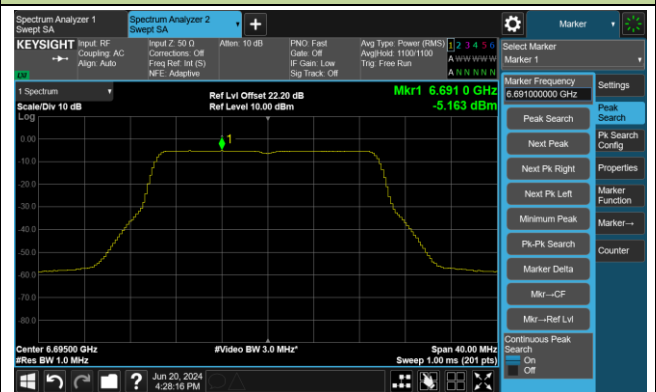

802.11be-EHT320 Power Spectral Density- Ant 0

Channel 31 (6105MHz)

Channel 63 (6265MHz)

Channel 95 (6425MHz)

Channel 127 (6585MHz)

Channel 159 (6745MHz)

Channel 191 (6905MHz)

802.11ax-HE20 Power Spectral Density- Ant 1

Channel 1 (5955MHz)

Channel 49 (6195MHz)

Channel 93 (6415MHz)

Channel 97 (6435MHz)

Channel 105 (6475MHz)

Channel 113 (6515MHz)

802.11ax-HE20 Power Spectral Density- Ant 1

Channel 117 (6535MHz)

Channel 149 (6695MHz)

Channel 181 (6855MHz)

Channel 185 (6875MHz)

Channel 189 (6895MHz)

Channel 209 (6995MHz)

802.11ax-HE40 Power Spectral Density- Ant 1

Channel 3 (5965MHz)

Channel 51 (6205MHz)