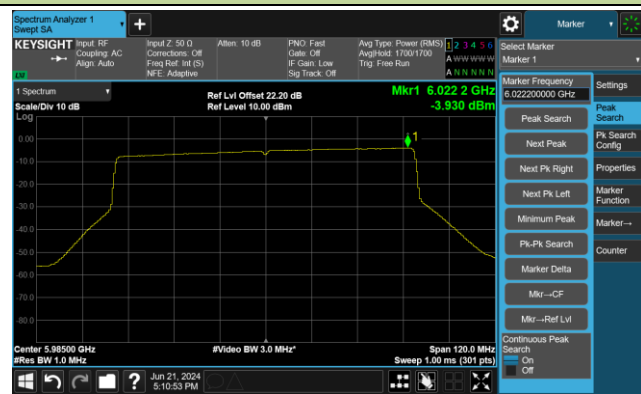

Channel 179 (6845MHz)

Channel 187 (6885MHz)

Channel 195 (6925MHz)

Channel 211 (7005MHz)

802.11be-EHT80 Power Spectral Density- Ant 0

Channel 7 (5985MHz)

Channel 55 (6225MHz)

Channel 87 (6385MHz)

Channel 103 (6465MHz)

Channel 119 (6545MHz)

Channel 135 (6625MHz)

802.11be-EHT80 Power Spectral Density- Ant 0

Channel 151 (6705MHz)

Channel 167 (6785MHz)

Channel 183 (6865MHz)

Channel 199 (6945MHz)