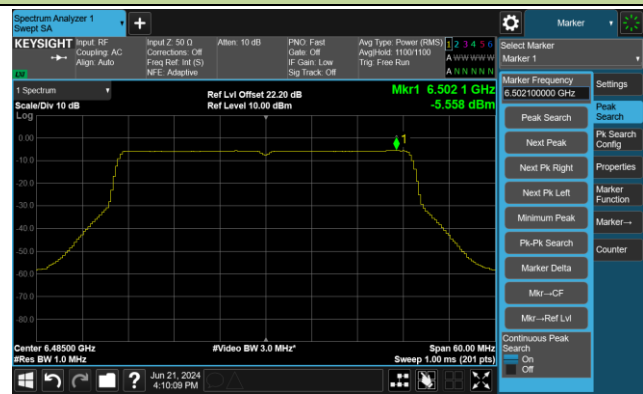

Channel 51 (6205MHz)

Channel 91 (6405MHz)

Channel 99 (6445MHz)

Channel 107 (6485MHz)

Channel 115 (6525MHz)

802.11be-EHT40 Power Spectral Density- Ant 0

Channel 123 (6565MHz)

Channel 147 (6685MHz)

Channel 179 (6845MHz)

Channel 187 (6885MHz)

Channel 195 (6925MHz)

Channel 211 (7005MHz)

802.11be-EHT80 Power Spectral Density- Ant 0

Channel 7 (5985MHz)

Channel 55 (6225MHz)

Channel 87 (6385MHz)