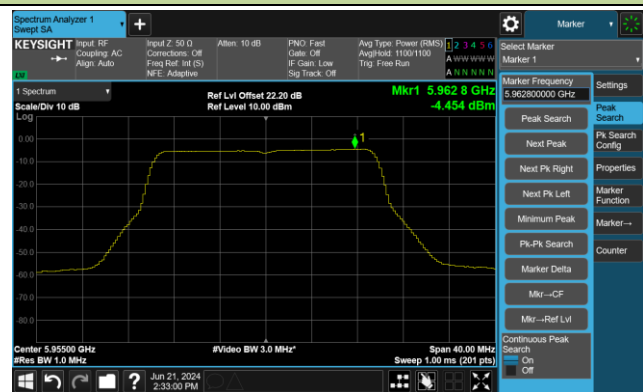

802.11be-EHT20 Power Spectral Density- Ant 0

Channel 1 (5955MHz)

Channel 49 (6195MHz)

Channel 93 (6415MHz)

Channel 97 (6435MHz)

Channel 105 (6475MHz)

Channel 113 (6515MHz)

802.11be-EHT20 Power Spectral Density- Ant 0

Channel 117 (6535MHz)

Channel 149 (6695MHz)

Channel 181 (6855MHz)

Channel 185 (6875MHz)

Channel 189 (6895MHz)

Channel 209 (6995MHz)

802.11be-EHT40 Power Spectral Density- Ant 0

Channel 3 (5965MHz)