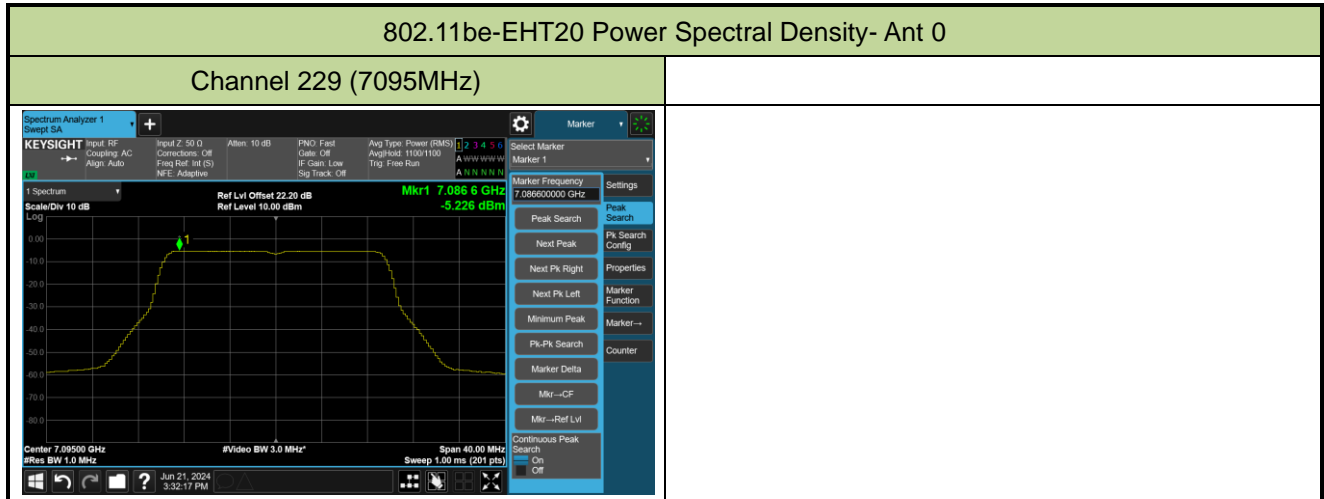

802.11be-EHT20 Power Spectral Density- Ant 0

Channel 1 (5955MHz)

Channel 49 (6195MHz)

Channel 93 (6415MHz)

Channel 97 (6435MHz)

Channel 105 (6475MHz)

Channel 113 (6515MHz)

802.11be-EHT20 Power Spectral Density- Ant 0

Channel 117 (6535MHz)

Channel 149 (6695MHz)

Channel 181 (6855MHz)

Channel 185 (6875MHz)

Channel 189 (6895MHz)

Channel 209 (6995MHz)

802.11be-EHT40 Power Spectral Density- Ant 0

Channel 3 (5965MHz)

Channel 51 (6205MHz)

Channel 91 (6405MHz)

Channel 99 (6445MHz)

Channel 107 (6485MHz)

Channel 115 (6525MHz)

802.11be-EHT40 Power Spectral Density- Ant 0

Channel 123 (6565MHz)

Channel 147 (6685MHz)