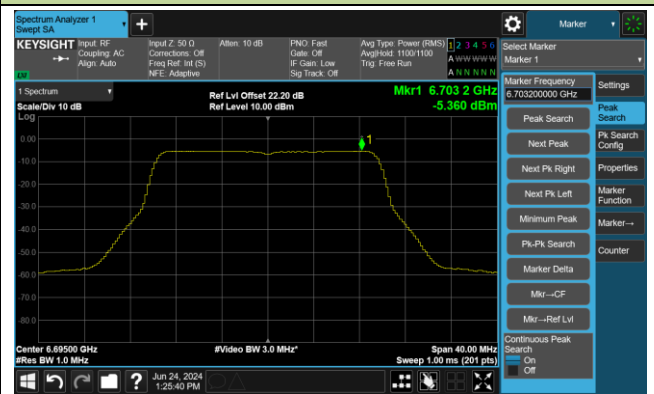

802.11be-EHT20 Power Spectral Density- Ant 0

Channel 1 (5955MHz)

Channel 49 (6195MHz)

Channel 93 (6415MHz)

Channel 97 (6435MHz)

Channel 105 (6475MHz)

Channel 113 (6515MHz)

802.11be-EHT20 Power Spectral Density- Ant 0

Channel 117 (6535MHz)

Channel 149 (6695MHz)

Channel 181 (6855MHz)

Channel 185 (6875MHz)

Channel 189 (6895MHz)

Channel 209 (6995MHz)

802.11be-EHT40 Power Spectral Density- Ant 0

Channel 3 (5965MHz)