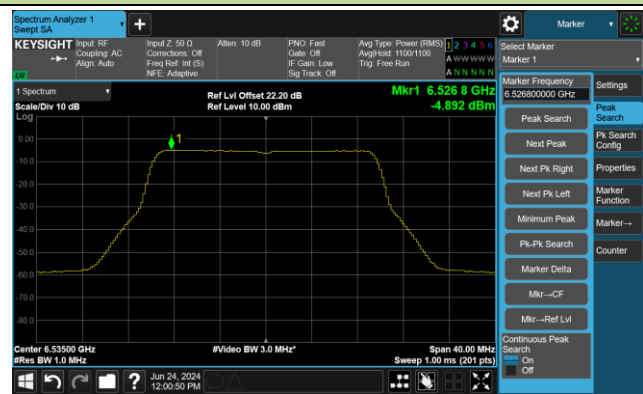

802.11be-EHT20 Power Spectral Density- Ant 0

Channel 1 (5955MHz)

Channel 49 (6195MHz)

Channel 93 (6415MHz)

Channel 97 (6435MHz)

Channel 105 (6475MHz)

Channel 113 (6515MHz)

802.11be-EHT20 Power Spectral Density- Ant 0

Channel 117 (6535MHz)

Channel 149 (6695MHz)

Channel 181 (6855MHz)

Channel 185 (6875MHz)

Channel 189 (6895MHz)

Channel 209 (6995MHz)

802.11be-EHT40 Power Spectral Density- Ant 0

Channel 3 (5965MHz)