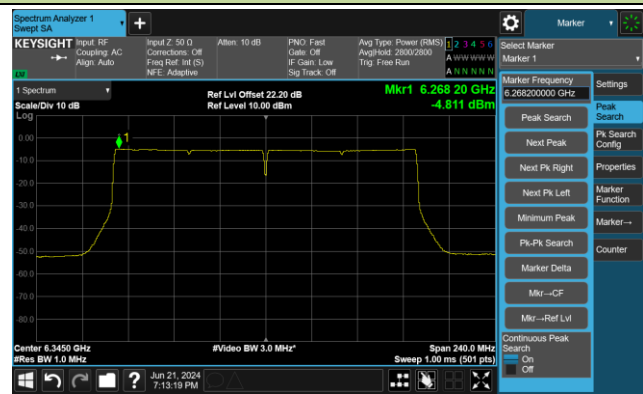

Channel 215 (7025MHz)

802.11be-EHT160 Power Spectral Density- Ant 0

Channel 15 (6025MHz)

Channel 47 (6185MHz)

Channel 79 (6345MHz)

Channel 111 (6505MHz)

Channel 143 (6665MHz)

Channel 175 (6825MHz)

802.11be-EHT320 Power Spectral Density- Ant 0

Channel 31 (6105MHz)

Channel 63 (6265MHz)

Channel 95 (6425MHz)

Channel 127 (6585MHz)

Channel 159 (6745MHz)

Channel 191 (6905MHz)

802.11ax-HE20 Power Spectral Density- Ant 1