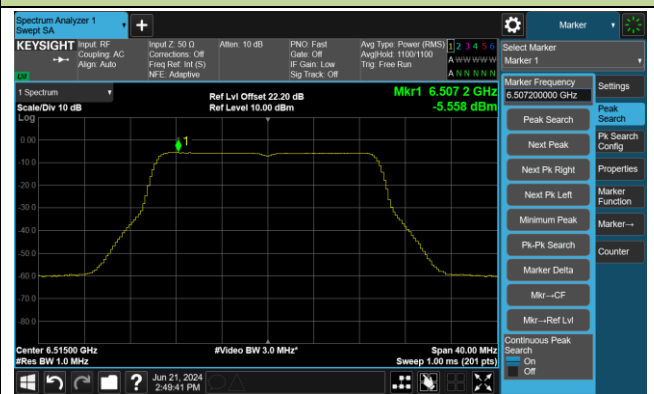

802.11be-EHT20 Power Spectral Density- Ant 0

Channel 1 (5955MHz)

Channel 49 (6195MHz)

Channel 93 (6415MHz)

Channel 97 (6435MHz)

Channel 105 (6475MHz)

Channel 113 (6515MHz)

802.11be-EHT20 Power Spectral Density- Ant 0

Channel 117 (6535MHz)

Channel 149 (6695MHz)

Channel 181 (6855MHz)

Channel 185 (6875MHz)

Channel 189 (6895MHz)

Channel 209 (6995MHz)

802.11be-EHT40 Power Spectral Density- Ant 0

Channel 3 (5965MHz)