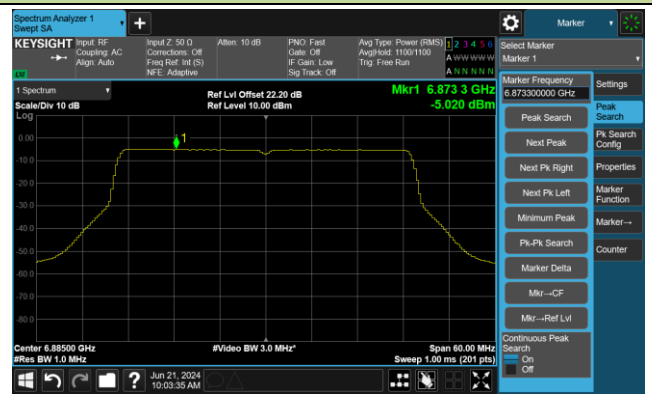

Channel 149 (6695MHz)

Channel 181 (6855MHz)

Channel 185 (6875MHz)

Channel 189 (6895MHz)

Channel 209 (6995MHz)

802.11ax-HE40 Power Spectral Density- Ant 1

Channel 3 (5965MHz)

Channel 51 (6205MHz)

Channel 91 (6405MHz)

Channel 99 (6445MHz)

Channel 107 (6485MHz)

Channel 115 (6525MHz)

802.11ax-HE40 Power Spectral Density- Ant 1

Channel 123 (6565MHz)

Channel 147 (6685MHz)

Channel 179 (6845MHz)

Channel 187 (6885MHz)

Channel 195 (6925MHz)

Channel 211 (7005MHz)