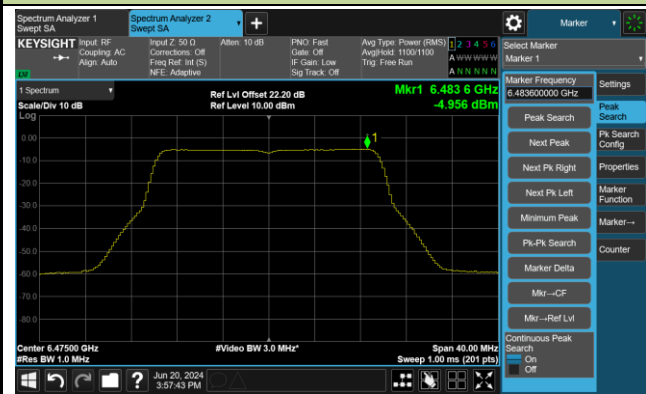

Channel 1 (5955MHz)

Channel 49 (6195MHz)

Channel 93 (6415MHz)

Channel 97 (6435MHz)

Channel 105 (6475MHz)

Channel 113 (6515MHz)

802.11ax-HE20 Power Spectral Density- Ant 1

Channel 117 (6535MHz)

Channel 149 (6695MHz)

Channel 181 (6855MHz)

Channel 185 (6875MHz)

Channel 189 (6895MHz)

Channel 209 (6995MHz)

802.11ax-HE40 Power Spectral Density- Ant 1

Channel 3 (5965MHz)

Channel 51 (6205MHz)