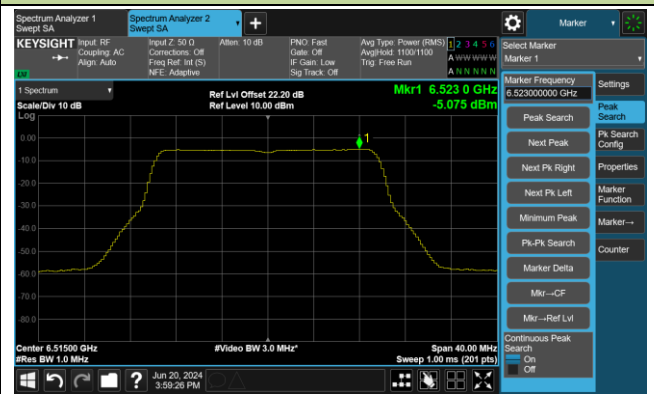

Channel 1 (5955MHz)

Channel 49 (6195MHz)

Channel 93 (6415MHz)

Channel 97 (6435MHz)

Channel 105 (6475MHz)

Channel 113 (6515MHz)

802.11ax-HE20 Power Spectral Density- Ant 1

Channel 117 (6535MHz)

Channel 149 (6695MHz)

Channel 181 (6855MHz)

Channel 185 (6875MHz)

Channel 189 (6895MHz)

Channel 209 (6995MHz)

802.11ax-HE40 Power Spectral Density- Ant 1

Channel 3 (5965MHz)

Channel 51 (6205MHz)