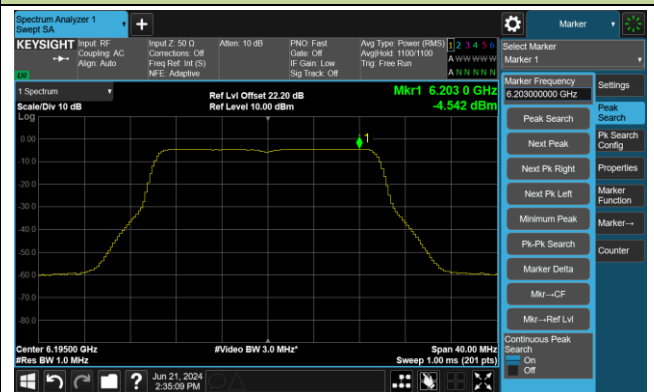

802.11be-EHT20 Power Spectral Density- Ant 0

Channel 1 (5955MHz)

Channel 49 (6195MHz)

Channel 93 (6415MHz)

Channel 97 (6435MHz)

Channel 105 (6475MHz)

Channel 113 (6515MHz)

802.11be-EHT20 Power Spectral Density- Ant 0

Channel 117 (6535MHz)

Channel 149 (6695MHz)

Channel 181 (6855MHz)

Channel 185 (6875MHz)

Channel 189 (6895MHz)

Channel 209 (6995MHz)

802.11be-EHT40 Power Spectral Density- Ant 0

Channel 3 (5965MHz)