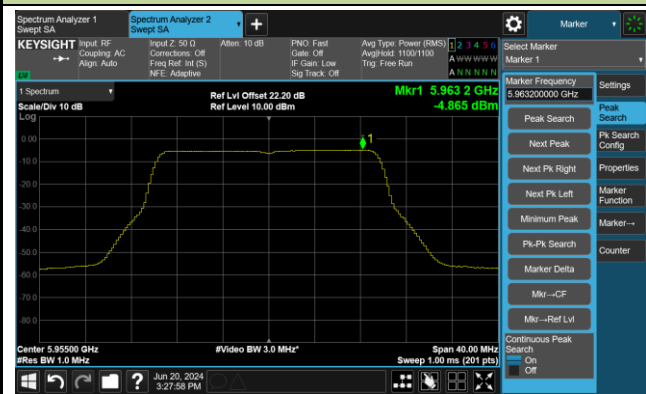

802.11be-EHT320 Power Spectral Density- Ant 0

Channel 31 (6105MHz)

Channel 63 (6265MHz)

Channel 95 (6425MHz)

Channel 127 (6585MHz)

Channel 159 (6745MHz)

Channel 191 (6905MHz)

802.11ax-HE20 Power Spectral Density- Ant 1

Channel 1 (5955MHz)

Channel 49 (6195MHz)

Channel 93 (6415MHz)

Channel 97 (6435MHz)

Channel 105 (6475MHz)

Channel 113 (6515MHz)

802.11ax-HE20 Power Spectral Density- Ant 1

Channel 117 (6535MHz)