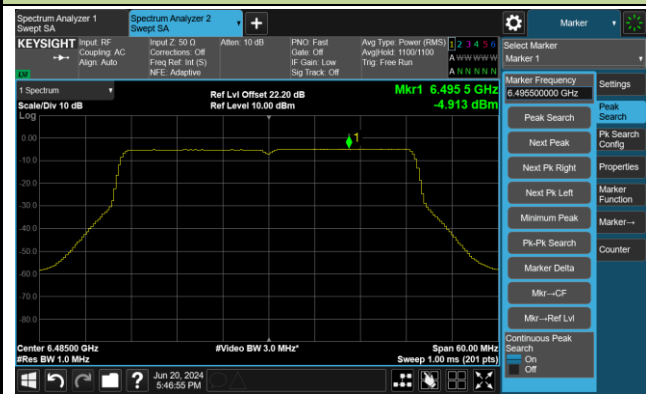

Channel 1 (5955MHz)

Channel 49 (6195MHz)

Channel 93 (6415MHz)

Channel 97 (6435MHz)

Channel 105 (6475MHz)

Channel 113 (6515MHz)

802.11ax-HE20 Power Spectral Density- Ant 1

Channel 117 (6535MHz)

Channel 149 (6695MHz)

Channel 181 (6855MHz)

Channel 185 (6875MHz)

Channel 189 (6895MHz)

Channel 209 (6995MHz)

802.11ax-HE40 Power Spectral Density- Ant 1

Channel 3 (5965MHz)

Channel 51 (6205MHz)

Channel 91 (6405MHz)

Channel 99 (6445MHz)

Channel 107 (6485MHz)

Channel 115 (6525MHz)

802.11ax-HE40 Power Spectral Density- Ant 1

Channel 123 (6565MHz)

Channel 147 (6685MHz)

Channel 179 (6845MHz)

Channel 187 (6885MHz)

Channel 195 (6925MHz)

Channel 211 (7005MHz)