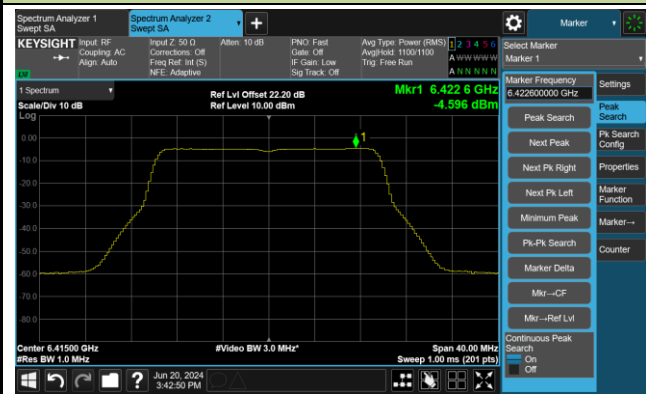

802.11be-EHT320 Power Spectral Density- Ant 0

Channel 31 (6105MHz)

Channel 63 (6265MHz)

Channel 95 (6425MHz)

Channel 127 (6585MHz)

Channel 159 (6745MHz)

Channel 191 (6905MHz)

802.11ax-HE20 Power Spectral Density- Ant 1

Channel 1 (5955MHz)

Channel 49 (6195MHz)

Channel 93 (6415MHz)

Channel 97 (6435MHz)

Channel 105 (6475MHz)

Channel 113 (6515MHz)

802.11ax-HE20 Power Spectral Density- Ant 1

Channel 117 (6535MHz)