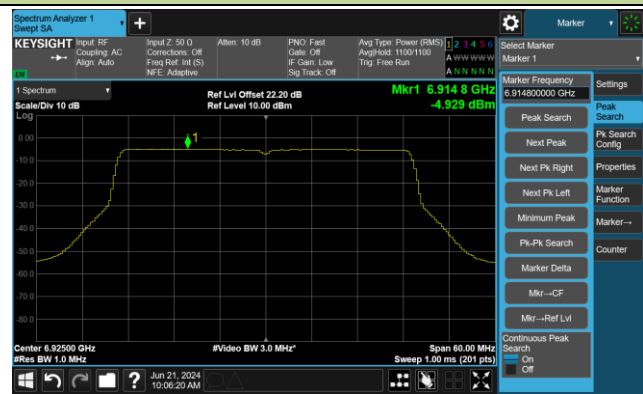

Channel 149 (6695MHz)

Channel 181 (6855MHz)

Channel 185 (6875MHz)

Channel 189 (6895MHz)

Channel 209 (6995MHz)

802.11ax-HE40 Power Spectral Density- Ant 1

Channel 3 (5965MHz)

Channel 51 (6205MHz)

Channel 91 (6405MHz)

Channel 99 (6445MHz)

Channel 107 (6485MHz)

Channel 115 (6525MHz)

802.11ax-HE40 Power Spectral Density- Ant 1

Channel 123 (6565MHz)

Channel 147 (6685MHz)

Channel 179 (6845MHz)

Channel 187 (6885MHz)

Channel 195 (6925MHz)

Channel 211 (7005MHz)