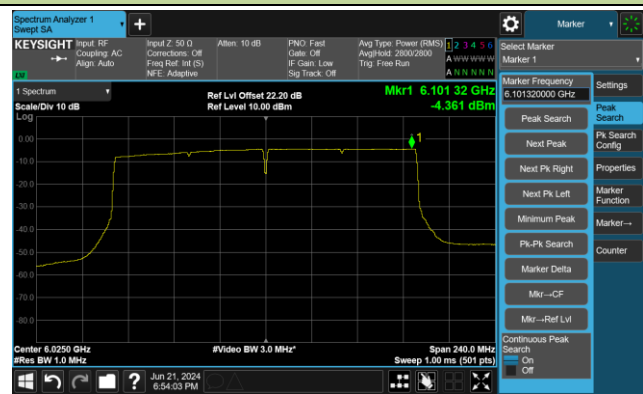

Channel 103 (6465MHz)

Channel 119 (6545MHz)

Channel 135 (6625MHz)

802.11be-EHT80 Power Spectral Density- Ant 0

Channel 151 (6705MHz)

Channel 167 (6785MHz)

Channel 183 (6865MHz)

Channel 199 (6945MHz)

Channel 215 (7025MHz)

802.11be-EHT160 Power Spectral Density- Ant 0

Channel 15 (6025MHz)

Channel 47 (6185MHz)

Channel 79 (6345MHz)

Channel 111 (6505MHz)

Channel 143 (6665MHz)

Channel 175 (6825MHz)