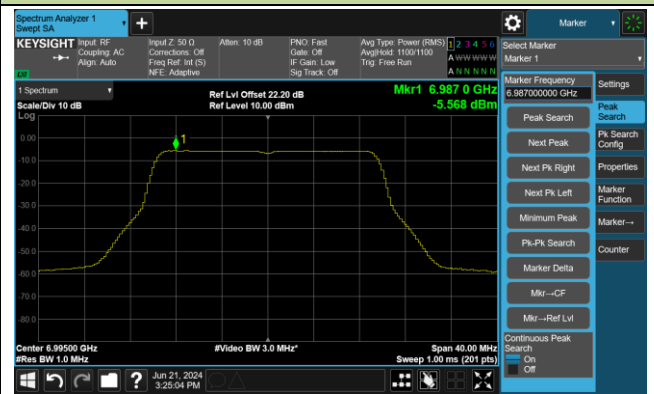

Channel 117 (6535MHz)

Channel 149 (6695MHz)

Channel 181 (6855MHz)

Channel 185 (6875MHz)

Channel 189 (6895MHz)

Channel 209 (6995MHz)

802.11be-EHT40 Power Spectral Density- Ant 0

Channel 3 (5965MHz)