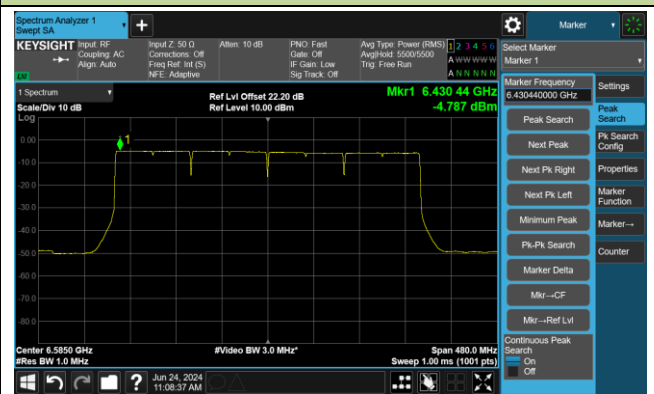

802.11be-EHT320 Power Spectral Density- Ant 0

Channel 31 (6105MHz)

Channel 63 (6265MHz)

Channel 95 (6425MHz)

Channel 127 (6585MHz)

Channel 159 (6745MHz)

Channel 191 (6905MHz)

802.11ax-HE20 Power Spectral Density- Ant 1

Channel 1 (5955MHz)

Channel 49 (6195MHz)

Channel 93 (6415MHz)

Channel 97 (6435MHz)

Channel 105 (6475MHz)

Channel 113 (6515MHz)

802.11ax-HE20 Power Spectral Density- Ant 1

Channel 117 (6535MHz)