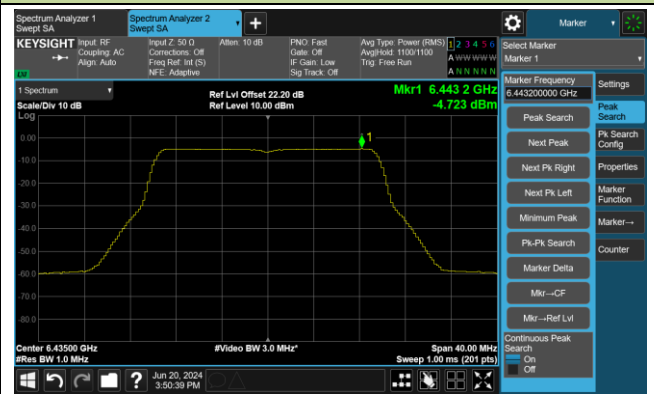

Channel 1 (5955MHz)

Channel 49 (6195MHz)

Channel 93 (6415MHz)

Channel 97 (6435MHz)

Channel 105 (6475MHz)

Channel 113 (6515MHz)

802.11ax-HE20 Power Spectral Density- Ant 1

Channel 117 (6535MHz)

Channel 149 (6695MHz)

Channel 181 (6855MHz)

Channel 185 (6875MHz)

Channel 189 (6895MHz)

Channel 209 (6995MHz)

802.11ax-HE40 Power Spectral Density- Ant 1

Channel 3 (5965MHz)

Channel 51 (6205MHz)