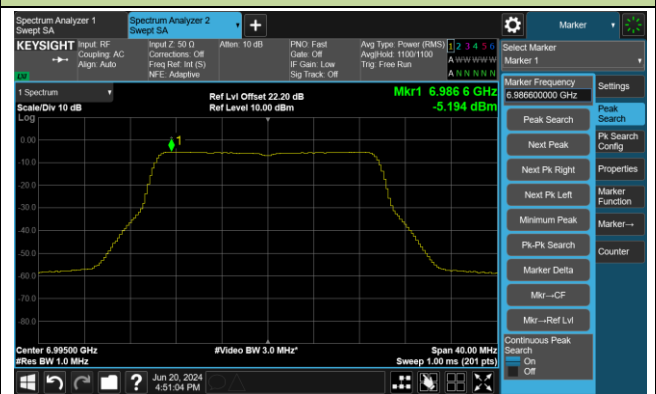

Channel 1 (5955MHz)

Channel 49 (6195MHz)

Channel 93 (6415MHz)

Channel 97 (6435MHz)

Channel 105 (6475MHz)

Channel 113 (6515MHz)

802.11ax-HE20 Power Spectral Density- Ant 1

Channel 117 (6535MHz)

Channel 149 (6695MHz)

Channel 181 (6855MHz)

Channel 185 (6875MHz)

Channel 189 (6895MHz)

Channel 209 (6995MHz)

802.11ax-HE40 Power Spectral Density- Ant 1

Channel 3 (5965MHz)

Channel 51 (6205MHz)

Channel 91 (6405MHz)

Channel 99 (6445MHz)

Channel 107 (6485MHz)

Channel 115 (6525MHz)

802.11ax-HE40 Power Spectral Density- Ant 1

Channel 123 (6565MHz)

Channel 147 (6685MHz)

Channel 179 (6845MHz)

Channel 187 (6885MHz)

Channel 195 (6925MHz)

Channel 211 (7005MHz)