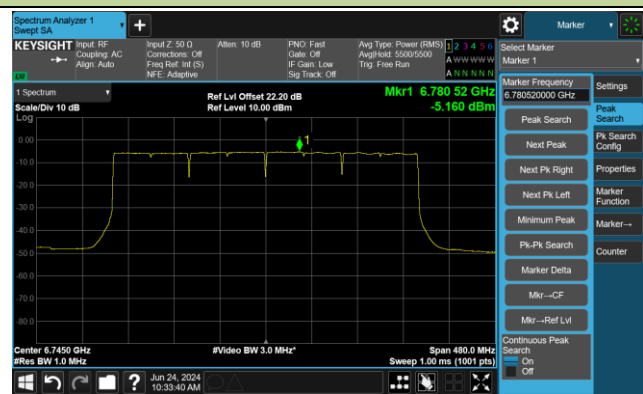

802.11be-EHT320 Power Spectral Density- Ant 0

Channel 31 (6105MHz)

Channel 63 (6265MHz)

Channel 95 (6425MHz)

Channel 127 (6585MHz)

Channel 159 (6745MHz)

Channel 191 (6905MHz)

802.11ax-HE20 Power Spectral Density- Ant 1

Channel 1 (5955MHz)

Channel 49 (6195MHz)

Channel 93 (6415MHz)

Channel 97 (6435MHz)

Channel 105 (6475MHz)

Channel 113 (6515MHz)

802.11ax-HE20 Power Spectral Density- Ant 1

Channel 117 (6535MHz)