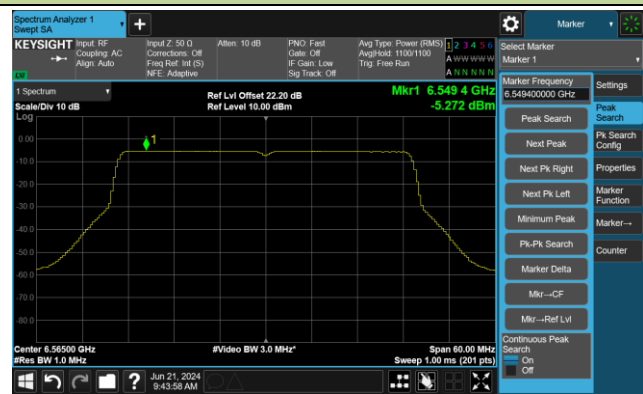

Channel 149 (6695MHz)

Channel 181 (6855MHz)

Channel 185 (6875MHz)

Channel 189 (6895MHz)

Channel 209 (6995MHz)

802.11ax-HE40 Power Spectral Density- Ant 1

Channel 3 (5965MHz)

Channel 51 (6205MHz)

Channel 91 (6405MHz)

Channel 99 (6445MHz)

Channel 107 (6485MHz)

Channel 115 (6525MHz)

802.11ax-HE40 Power Spectral Density- Ant 1

Channel 123 (6565MHz)

Channel 147 (6685MHz)

Channel 179 (6845MHz)

Channel 187 (6885MHz)

Channel 195 (6925MHz)

Channel 211 (7005MHz)