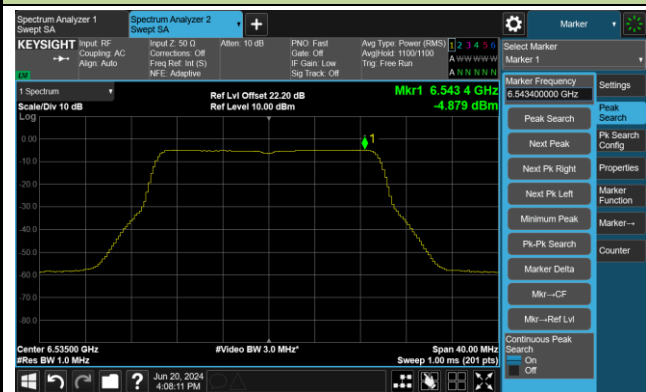

Channel 1 (5955MHz)

Channel 49 (6195MHz)

Channel 93 (6415MHz)

Channel 97 (6435MHz)

Channel 105 (6475MHz)

Channel 113 (6515MHz)

802.11ax-HE20 Power Spectral Density- Ant 1

Channel 117 (6535MHz)

Channel 149 (6695MHz)

Channel 181 (6855MHz)

Channel 185 (6875MHz)

Channel 189 (6895MHz)

Channel 209 (6995MHz)

802.11ax-HE40 Power Spectral Density- Ant 1

Channel 3 (5965MHz)

Channel 51 (6205MHz)