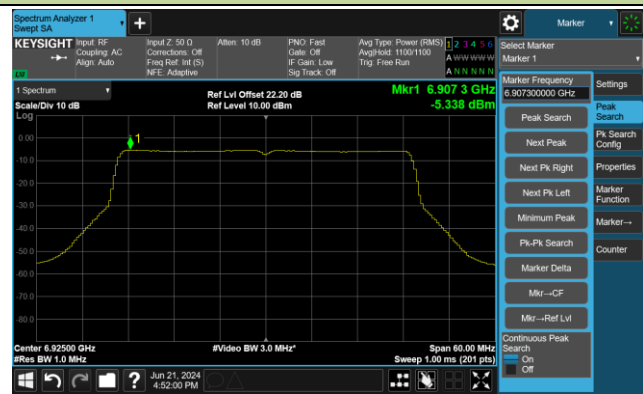

Channel 51 (6205MHz)

Channel 91 (6405MHz)

Channel 99 (6445MHz)

Channel 107 (6485MHz)

Channel 115 (6525MHz)

802.11be-EHT40 Power Spectral Density- Ant 0

Channel 123 (6565MHz)

Channel 147 (6685MHz)

Channel 179 (6845MHz)

Channel 187 (6885MHz)

Channel 195 (6925MHz)

Channel 211 (7005MHz)

802.11be-EHT80 Power Spectral Density- Ant 0

Channel 7 (5985MHz)

Channel 55 (6225MHz)

Channel 87 (6385MHz)