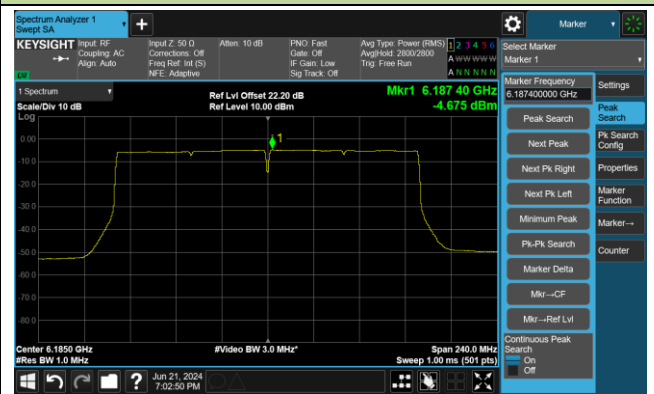

Channel 215 (7025MHz)

802.11be-EHT160 Power Spectral Density- Ant 0

Channel 15 (6025MHz)

Channel 47 (6185MHz)

Channel 79 (6345MHz)

Channel 111 (6505MHz)

Channel 143 (6665MHz)

Channel 175 (6825MHz)

802.11be-EHT320 Power Spectral Density- Ant 0

Channel 31 (6105MHz)

Channel 63 (6265MHz)

Channel 95 (6425MHz)

Channel 127 (6585MHz)

Channel 159 (6745MHz)

Channel 191 (6905MHz)

802.11ax-HE20 Power Spectral Density- Ant 1