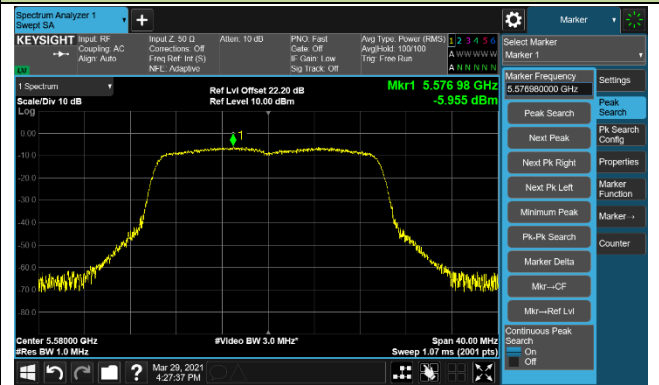

Channel 106 (5530MHz)

Channel 122 (5610MHz)

Channel 138 (5690MHz)

Channel 155 (5775MHz)

802.11ax-HE20 Power Spectral Density - High Band Ant 0/Ant 0+1+2+3+4+5+6+7

Channel 100 (5500MHz)

Channel 116 (5580MHz)

Channel 140 (5700MHz)

Channel 144 (5720MHz)

Channel 149 (5745MHz)

Channel 157 (5785MHz)

Channel 165 (5825MHz)

802.11ax-HE40 Power Spectral Density - High Band Ant 0/Ant 0+1+2+3+4+5+6+7

802.11ax-HE80 Power Spectral Density - High Band Ant 0/Ant 0+1+2+3+4+5+6+7