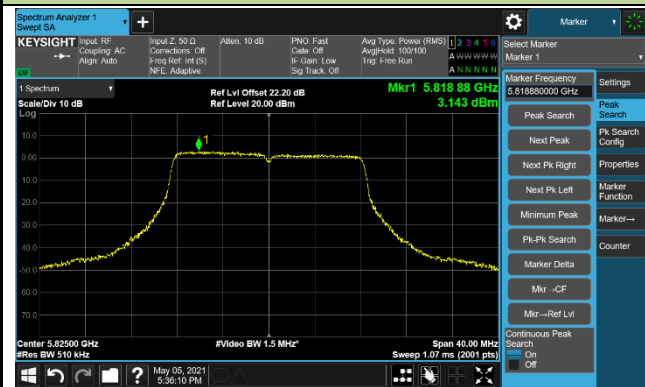

Channel 144 (5720MHz)

Channel 149 (5745MHz)

Channel 157 (5785MHz)

Channel 165 (5825MHz)

802.11ac-VHT20 Power Spectral Density - High Band Ant 1/Ant 0+1+2+3+4+5+6+7

Channel 100 (5500MHz)

Channel 116 (5580MHz)

Channel 140 (5700MHz)

Channel 144 (5720MHz)

Channel 149 (5745MHz)

Channel 157 (5785MHz)

Channel 165 (5825MHz)

802.11ac-VHT40 Power Spectral Density - High Band Ant 1/Ant 0+1+2+3+4+5+6+7

802.11ac-VHT80 Power Spectral Density - High Band Ant 1/Ant 0+1+2+3+4+5+6+7