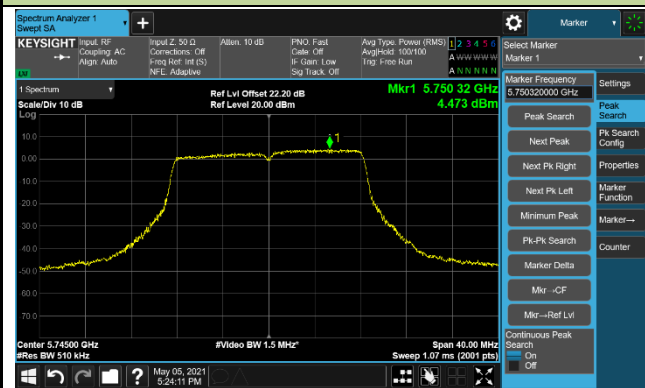

Channel 106 (5530MHz)

Channel 122 (5610MHz)

Channel 138 (5690MHz)

Channel 155 (5775MHz)

802.11a Power Spectral Density - High Band Ant 1/Ant 0+1+2+3+4+5+6+7

Channel 100 (5500MHz)

Channel 116 (5580MHz)

Channel 140 (5700MHz)

Channel 144 (5720MHz)

Channel 149 (5745MHz)

Channel 157 (5785MHz)

Channel 165 (5825MHz)

802.11ac-VHT20 Power Spectral Density - High Band Ant 1/Ant 0+1+2+3+4+5+6+7

Channel 100 (5500MHz)

Channel 116 (5580MHz)