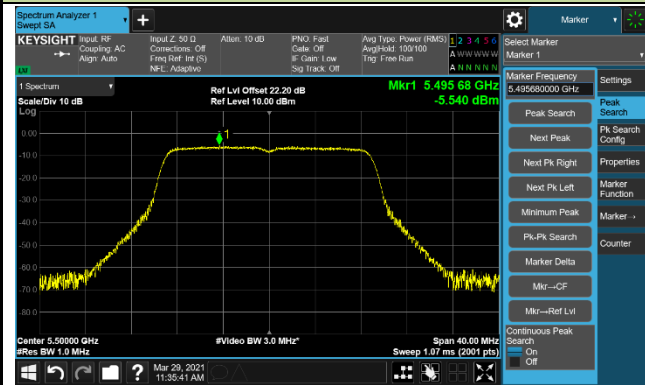

Channel 144 (5720MHz)

Channel 149 (5745MHz)

Channel 157 (5785MHz)

Channel 165 (5825MHz)

802.11ac-VHT20 Power Spectral Density - High Band Ant 1/Ant 0+1+2+3+4+5+6+7

Channel 100 (5500MHz)

Channel 116 (5580MHz)