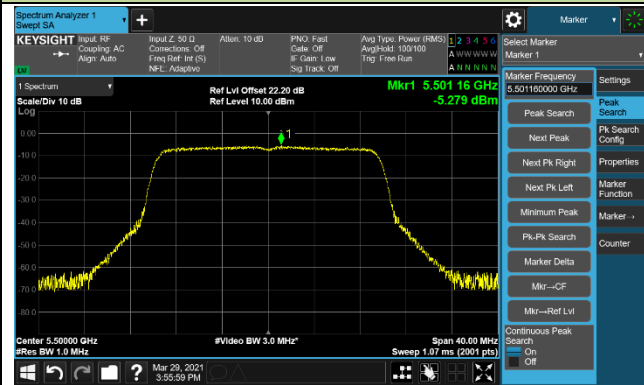

Channel 106 (5530MHz)

Channel 122 (5610MHz)

Channel 138 (5690MHz)

Channel 155 (5775MHz)

802.11ax-HE20 Power Spectral Density - High Band Ant 0/Ant 0+1+2+3+4+5+6+7

Channel 100 (5500MHz)

Channel 116 (5580MHz)

Channel 140 (5700MHz)

Channel 144 (5720MHz)

Channel 149 (5745MHz)

Channel 157 (5785MHz)

Channel 165 (5825MHz)

802.11ax-HE40 Power Spectral Density - High Band Ant 0/Ant 0+1+2+3+4+5+6+7

802.11ax-HE80 Power Spectral Density - High Band Ant 0/Ant 0+1+2+3+4+5+6+7