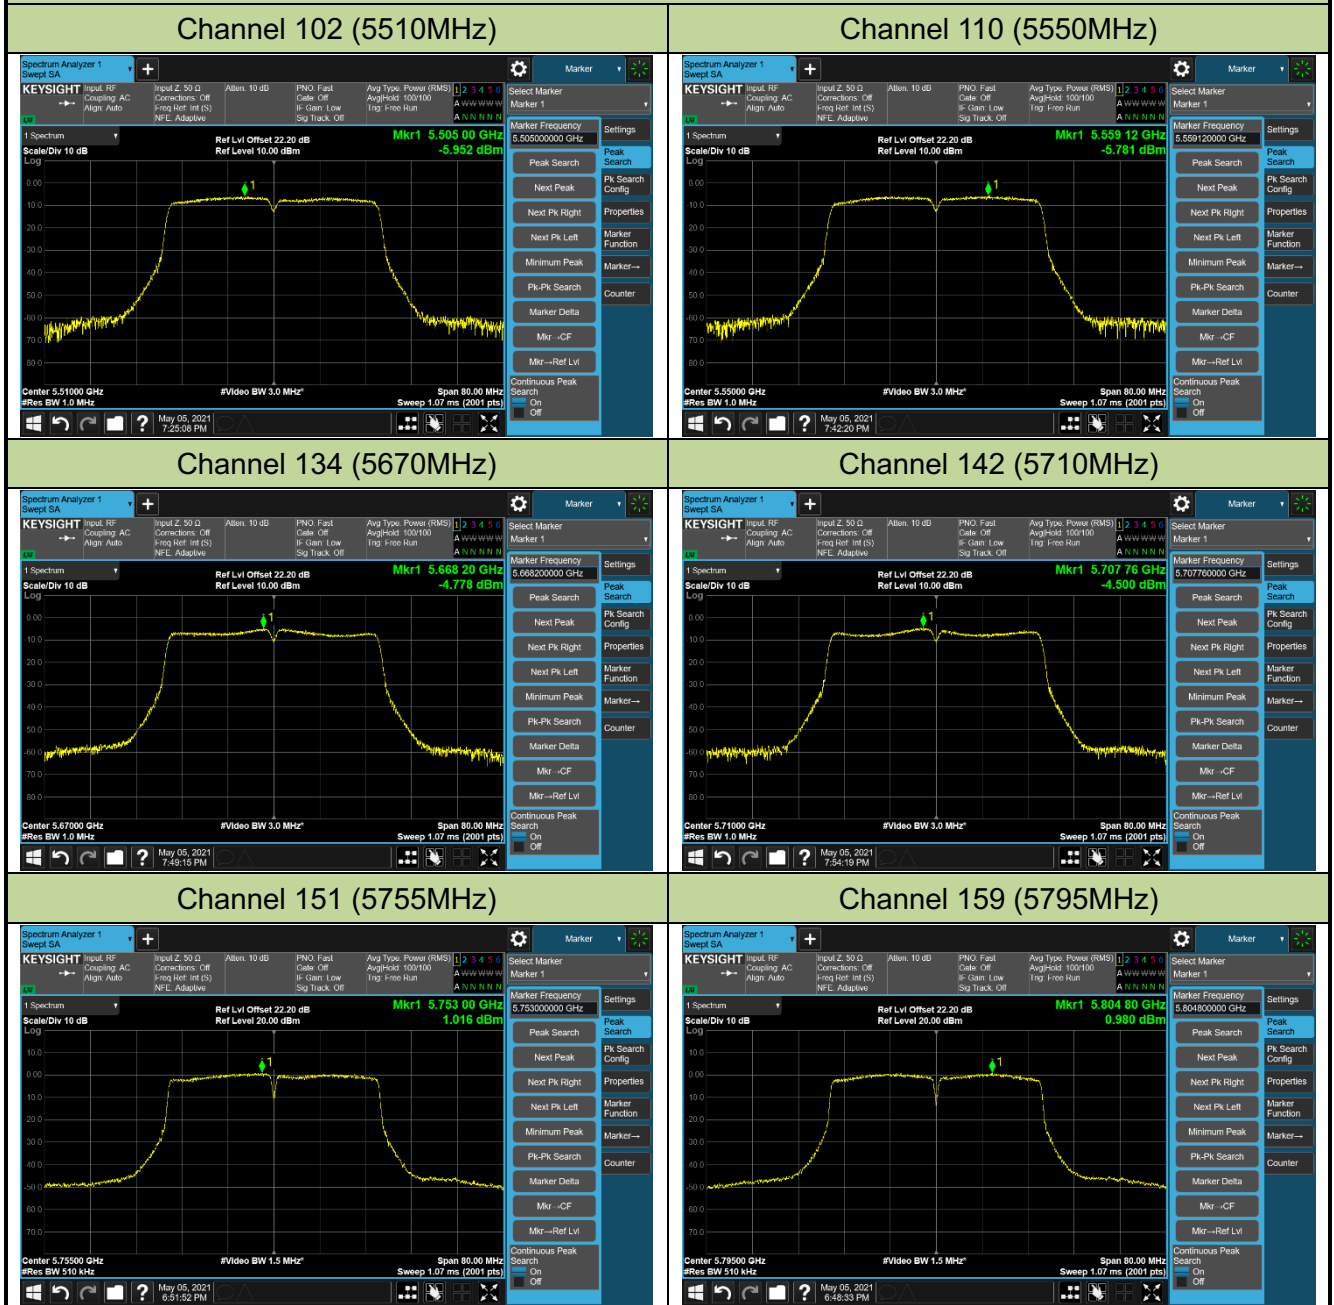

Channel 144 (5720MHz)

Channel 149 (5745MHz)

Channel 157 (5785MHz)

Channel 165 (5825MHz)

802.11ac-VHT20 Power Spectral Density - High Band Ant 1/Ant 0+1+2+3+4+5+6+7

Channel 100 (5500MHz)

Channel 116 (5580MHz)

Channel 140 (5700MHz)

Channel 144 (5720MHz)

Channel 149 (5745MHz)

Channel 157 (5785MHz)

Channel 165 (5825MHz)

802.11ac-VHT40 Power Spectral Density - High Band Ant 1/Ant 0+1+2+3+4+5+6+7

802.11ac-VHT80 Power Spectral Density - High Band Ant 1/Ant 0+1+2+3+4+5+6+7

Channel 106 (5530MHz)

Channel 122 (5610MHz)

Channel 138 (5690MHz)

Channel 155 (5775MHz)