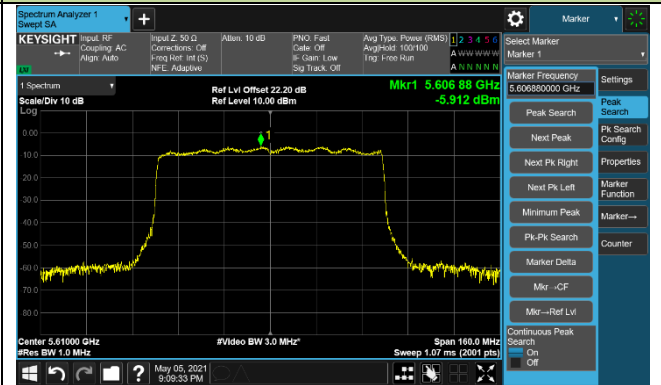

Channel 140 (5700MHz)

Channel 144 (5720MHz)

Channel 149 (5745MHz)

Channel 157 (5785MHz)

Channel 165 (5825MHz)

802.11ax-HE40 Power Spectral Density - High Band Ant 0/Ant 0+1+2+3+4+5+6+7

802.11ax-HE80 Power Spectral Density - High Band Ant 0/Ant 0+1+2+3+4+5+6+7

Channel 106 (5530MHz)

Channel 122 (5610MHz)

Channel 138 (5690MHz)

Channel 155 (5775MHz)

802.11a Power Spectral Density - High Band Ant 1/Ant 0+1+2+3+4+5+6+7

Channel 100 (5500MHz)

Channel 116 (5580MHz)

Channel 140 (5700MHz)