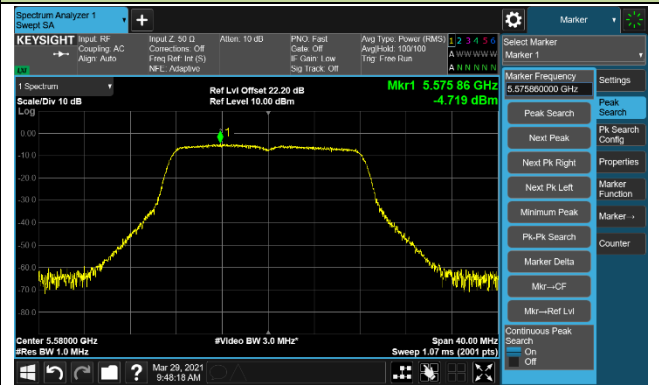

Channel 106 (5530MHz)

Channel 122 (5610MHz)

Channel 138 (5690MHz)

Channel 155 (5775MHz)

802.11a Power Spectral Density - High Band Ant 1/Ant 0+1+2+3+4+5+6+7

Channel 100 (5500MHz)

Channel 116 (5580MHz)

Channel 140 (5700MHz)

Channel 144 (5720MHz)

Channel 149 (5745MHz)

Channel 157 (5785MHz)

Channel 165 (5825MHz)

802.11ac-VHT20 Power Spectral Density - High Band Ant 1/Ant 0+1+2+3+4+5+6+7

Channel 100 (5500MHz)

Channel 116 (5580MHz)