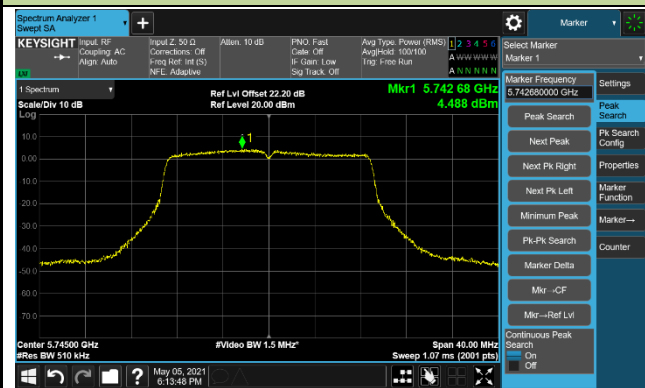

Channel 144 (5720MHz)

Channel 149 (5745MHz)

Channel 157 (5785MHz)

Channel 165 (5825MHz)

802.11ac-VHT20 Power Spectral Density - High Band Ant 1/Ant 0+1+2+3+4+5+6+7

Channel 100 (5500MHz)

Channel 116 (5580MHz)

Channel 140 (5700MHz)

Channel 144 (5720MHz)

Channel 149 (5745MHz)

Channel 157 (5785MHz)

Channel 165 (5825MHz)

802.11ac-VHT40 Power Spectral Density - High Band Ant 1/Ant 0+1+2+3+4+5+6+7

802.11ac-VHT80 Power Spectral Density - High Band Ant 1/Ant 0+1+2+3+4+5+6+7