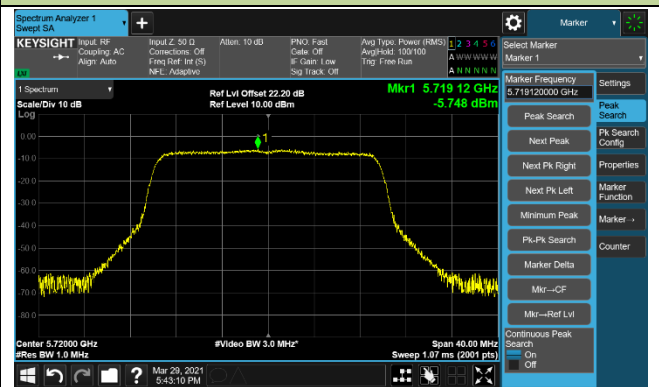

Channel 106 (5530MHz)

Channel 122 (5610MHz)

Channel 138 (5690MHz)

Channel 155 (5775MHz)

802.11ax-HE20 Power Spectral Density - High Band Ant 0/Ant 0+1+2+3+4+5+6+7

Channel 100 (5500MHz)

Channel 116 (5580MHz)

Channel 140 (5700MHz)

Channel 144 (5720MHz)

Channel 149 (5745MHz)

Channel 157 (5785MHz)

Channel 165 (5825MHz)

802.11ax-HE40 Power Spectral Density - High Band Ant 0/Ant 0+1+2+3+4+5+6+7

802.11ax-HE80 Power Spectral Density - High Band Ant 0/Ant 0+1+2+3+4+5+6+7