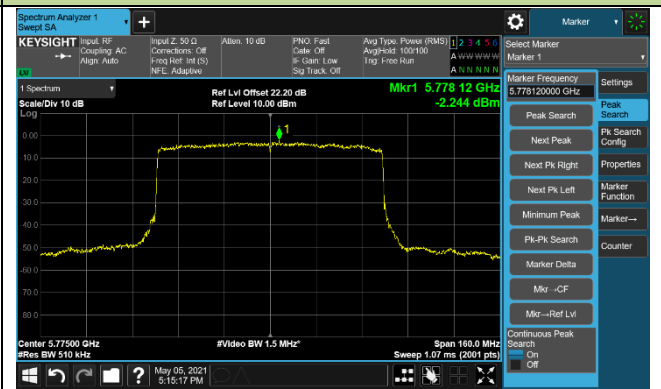

Channel 140 (5700MHz)

Channel 144 (5720MHz)

Channel 149 (5745MHz)

Channel 157 (5785MHz)

Channel 165 (5825MHz)

802.11ax-HE40 Power Spectral Density - High Band Ant 0/Ant 0+1+2+3+4+5+6+7

802.11ax-HE80 Power Spectral Density - High Band Ant 0/Ant 0+1+2+3+4+5+6+7

Channel 106 (5530MHz)

Channel 122 (5610MHz)

Channel 138 (5690MHz)

Channel 155 (5775MHz)

802.11a Power Spectral Density - High Band Ant 1/Ant 0+1+2+3+4+5+6+7

Channel 100 (5500MHz)

Channel 116 (5580MHz)

Channel 140 (5700MHz)

Channel 144 (5720MHz)

Channel 149 (5745MHz)

Channel 157 (5785MHz)

Channel 165 (5825MHz)

802.11ac-VHT20 Power Spectral Density - High Band Ant 1/Ant 0+1+2+3+4+5+6+7

Channel 100 (5500MHz)

Channel 116 (5580MHz)