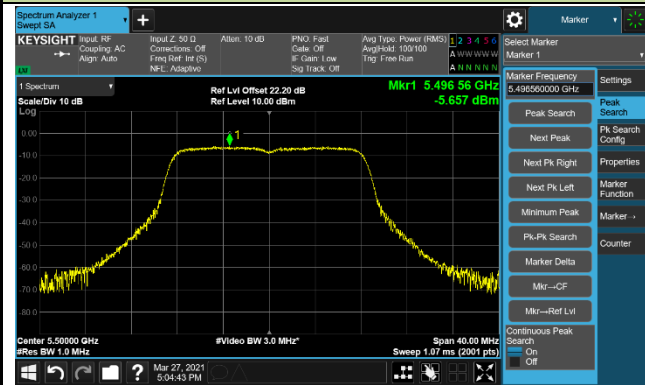

Channel 106 (5530MHz)

Channel 122 (5610MHz)

Channel 138 (5690MHz)

Channel 155 (5775MHz)

802.11a Power Spectral Density - High Band Ant 1/Ant 0+1+2+3+4+5+6+7

Channel 100 (5500MHz)

Channel 116 (5580MHz)

Channel 140 (5700MHz)