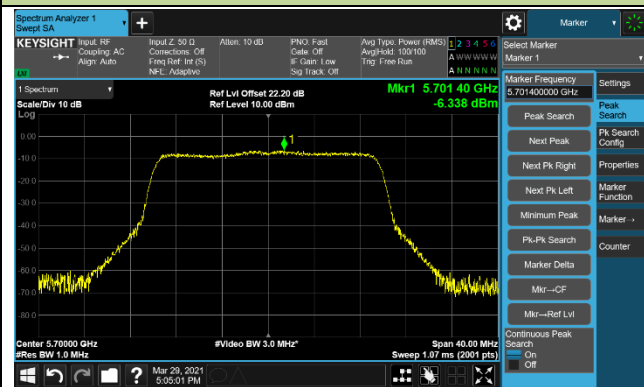

Channel 106 (5530MHz)

Channel 122 (5610MHz)

Channel 138 (5690MHz)

Channel 155 (5775MHz)

802.11ax-HE20 Power Spectral Density - High Band Ant 0/Ant 0+1+2+3+4+5+6+7

Channel 100 (5500MHz)

Channel 116 (5580MHz)

Channel 140 (5700MHz)

Channel 144 (5720MHz)

Channel 149 (5745MHz)

Channel 157 (5785MHz)

Channel 165 (5825MHz)

802.11ax-HE40 Power Spectral Density - High Band Ant 0/Ant 0+1+2+3+4+5+6+7

802.11ax-HE80 Power Spectral Density - High Band Ant 0/Ant 0+1+2+3+4+5+6+7