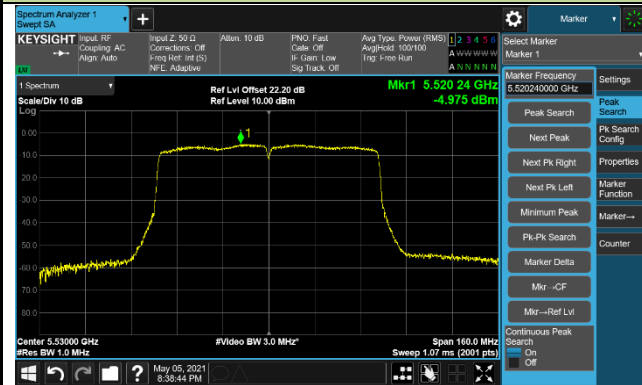

802.11ac-VHT80 Power Spectral Density - High Band Ant 1/Ant 0+1+2+3+4+5+6+7

Channel 106 (5530MHz)