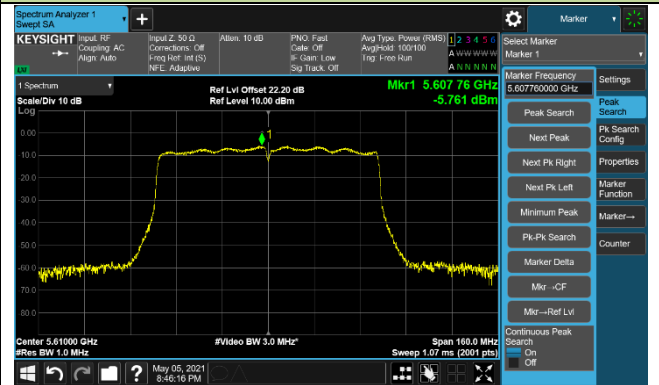

802.11ac-VHT20 Power Spectral Density - High Band Ant 0/Ant 0+1+2+3+4+5+6+7

802.11ac-VHT40 Power Spectral Density - High Band Ant 0/Ant 0+1+2+3+4+5+6+7

802.11ac-VHT80 Power Spectral Density - High Band Ant 0/Ant 0+1+2+3+4+5+6+7

Channel 106 (5530MHz)

Channel 122 (5610MHz)

Channel 138 (5690MHz)

Channel 155 (5775MHz)

802.11ax-HE20 Power Spectral Density - High Band Ant 0/Ant 0+1+2+3+4+5+6+7

Channel 100 (5500MHz)

Channel 116 (5580MHz)