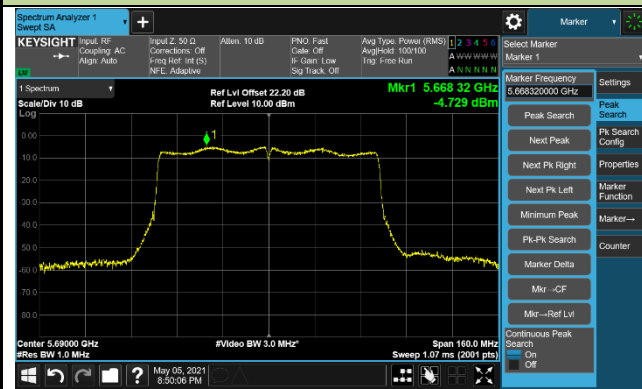

Channel 140 (5700MHz)

Channel 144 (5720MHz)

Channel 149 (5745MHz)

Channel 157 (5785MHz)

Channel 165 (5825MHz)

802.11ac-VHT40 Power Spectral Density - High Band Ant 1/Ant 0+1+2+3+4+5+6+7

802.11ac-VHT80 Power Spectral Density - High Band Ant 1/Ant 0+1+2+3+4+5+6+7

Channel 106 (5530MHz)

Channel 122 (5610MHz)

Channel 138 (5690MHz)

Channel 155 (5775MHz)