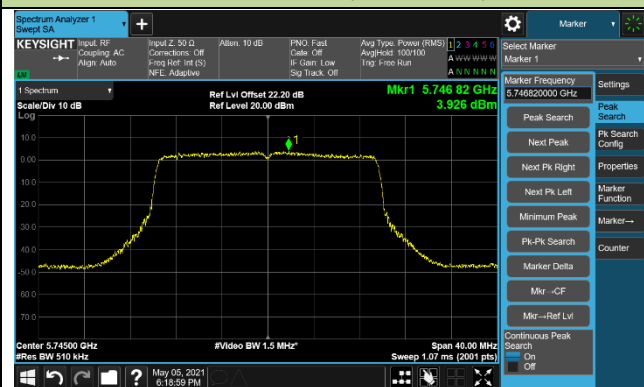

Channel 106 (5530MHz)

Channel 122 (5610MHz)

Channel 138 (5690MHz)

Channel 155 (5775MHz)

802.11ax-HE20 Power Spectral Density - High Band Ant 0/Ant 0+1+2+3+4+5+6+7

Channel 100 (5500MHz)

Channel 116 (5580MHz)

Channel 140 (5700MHz)

Channel 144 (5720MHz)

Channel 149 (5745MHz)

Channel 157 (5785MHz)

Channel 165 (5825MHz)

802.11ax-HE40 Power Spectral Density - High Band Ant 0/Ant 0+1+2+3+4+5+6+7

802.11ax-HE80 Power Spectral Density - High Band Ant 0/Ant 0+1+2+3+4+5+6+7