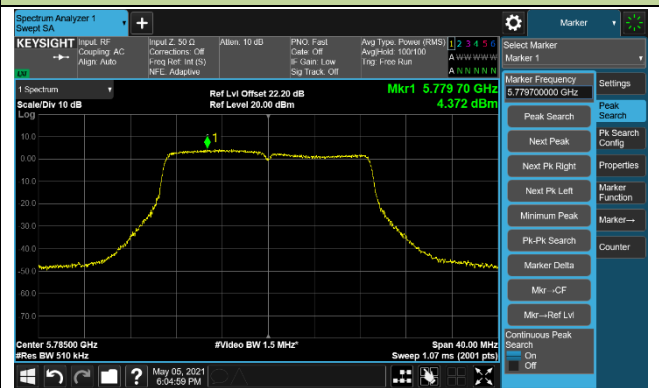

Channel 144 (5720MHz)

Channel 149 (5745MHz)

Channel 157 (5785MHz)

Channel 165 (5825MHz)

802.11ac-VHT20 Power Spectral Density - High Band Ant 1/Ant 0+1+2+3+4+5+6+7

Channel 100 (5500MHz)

Channel 116 (5580MHz)

Channel 140 (5700MHz)

Channel 144 (5720MHz)

Channel 149 (5745MHz)

Channel 157 (5785MHz)

Channel 165 (5825MHz)

802.11ac-VHT40 Power Spectral Density - High Band Ant 1/Ant 0+1+2+3+4+5+6+7

802.11ac-VHT80 Power Spectral Density - High Band Ant 1/Ant 0+1+2+3+4+5+6+7

Channel 106 (5530MHz)

Channel 122 (5610MHz)

Channel 138 (5690MHz)

Channel 155 (5775MHz)