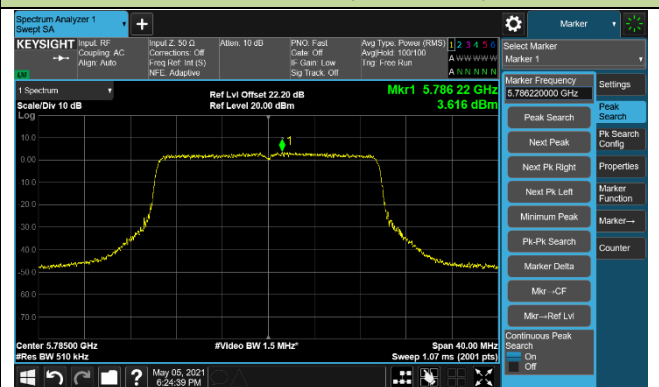

Channel 140 (5700MHz)

Channel 144 (5720MHz)

Channel 149 (5745MHz)

Channel 157 (5785MHz)

Channel 165 (5825MHz)

802.11ax-HE40 Power Spectral Density - High Band Ant 0/Ant 0+1+2+3+4+5+6+7

802.11ax-HE80 Power Spectral Density - High Band Ant 0/Ant 0+1+2+3+4+5+6+7

Channel 106 (5530MHz)

Channel 122 (5610MHz)

Channel 138 (5690MHz)

Channel 155 (5775MHz)

802.11a Power Spectral Density - High Band Ant 1/Ant 0+1+2+3+4+5+6+7

Channel 100 (5500MHz)

Channel 116 (5580MHz)

Channel 140 (5700MHz)