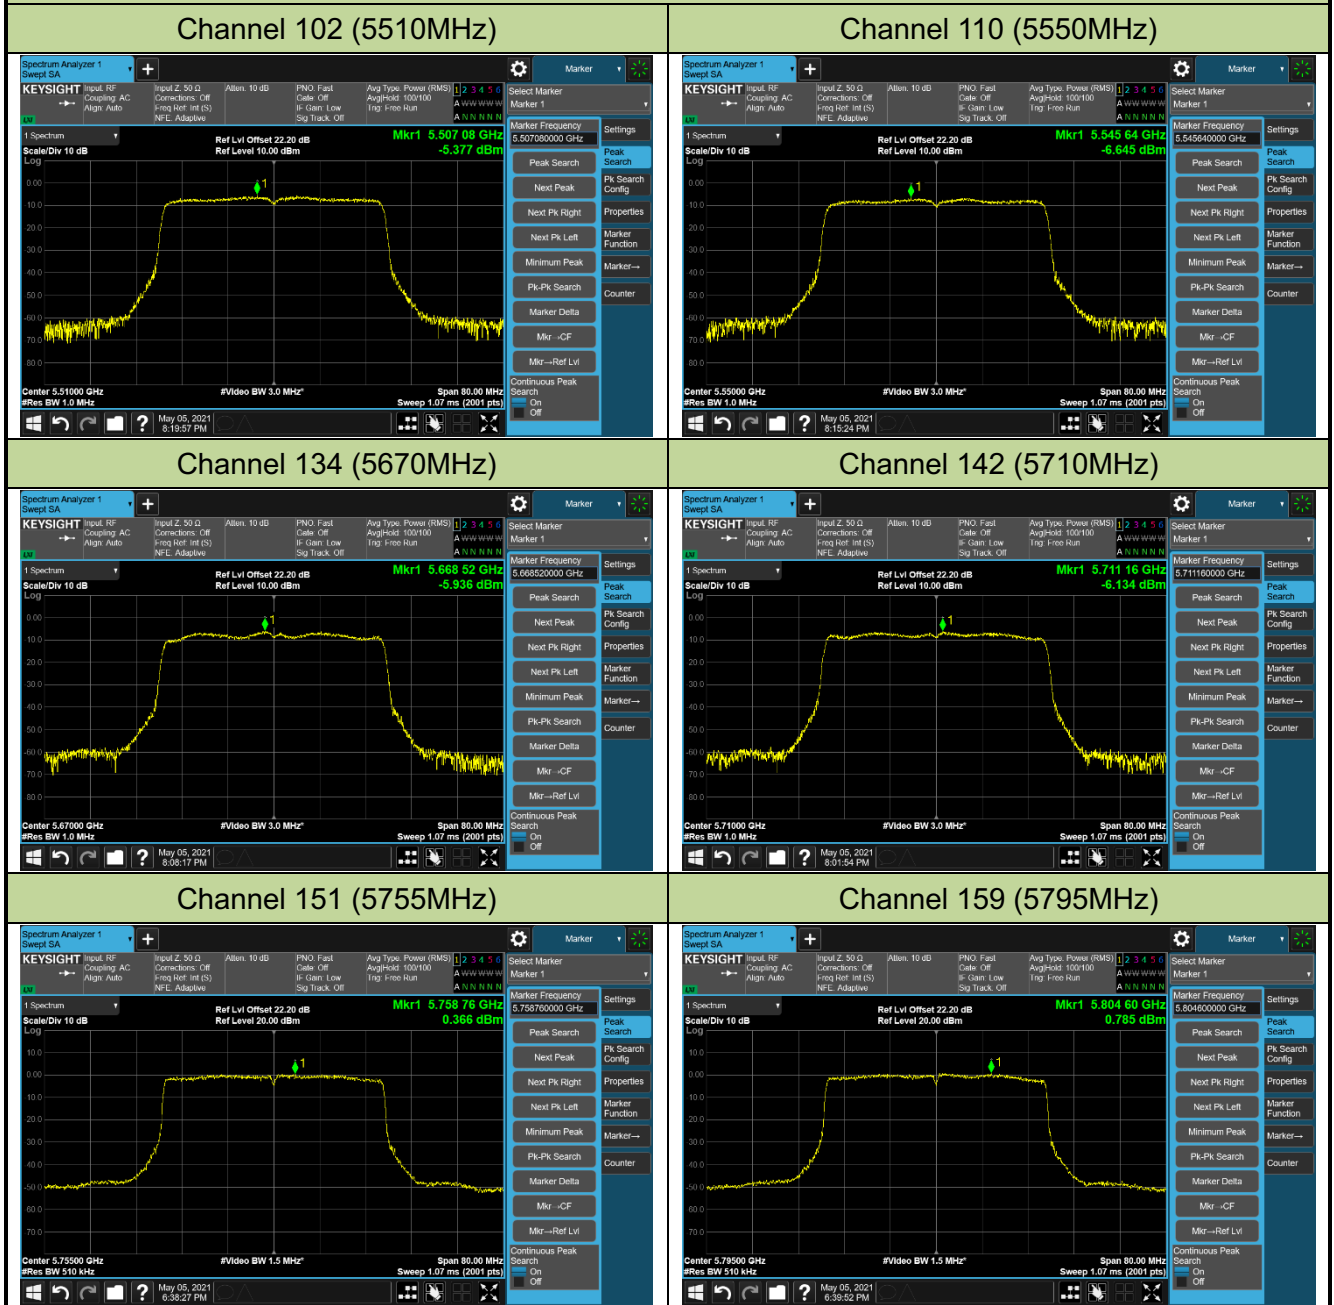

Channel 140 (5700MHz)

Channel 144 (5720MHz)

Channel 149 (5745MHz)

Channel 157 (5785MHz)

Channel 165 (5825MHz)

802.11ax-HE40 Power Spectral Density - High Band Ant 0/Ant 0+1+2+3+4+5+6+7

802.11ax-HE80 Power Spectral Density - High Band Ant 0/Ant 0+1+2+3+4+5+6+7

Channel 106 (5530MHz)

Channel 122 (5610MHz)

Channel 138 (5690MHz)

Channel 155 (5775MHz)

802.11a Power Spectral Density - High Band Ant 1/Ant 0+1+2+3+4+5+6+7

Channel 100 (5500MHz)

Channel 116 (5580MHz)

Channel 140 (5700MHz)