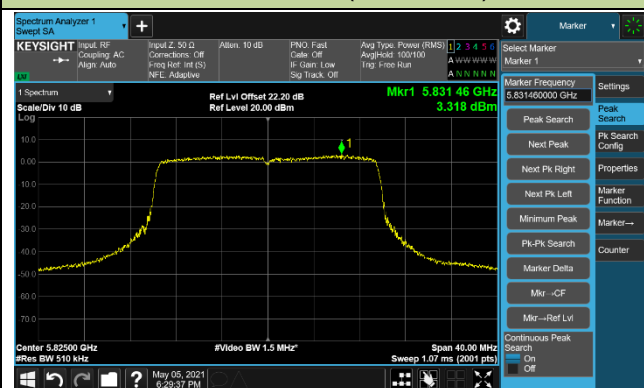

Channel 140 (5700MHz)

Channel 144 (5720MHz)

Channel 149 (5745MHz)

Channel 157 (5785MHz)

Channel 165 (5825MHz)

802.11ax-HE40 Power Spectral Density - High Band Ant 0/Ant 0+1+2+3+4+5+6+7

802.11ax-HE80 Power Spectral Density - High Band Ant 0/Ant 0+1+2+3+4+5+6+7

Channel 106 (5530MHz)

Channel 122 (5610MHz)

Channel 138 (5690MHz)

Channel 155 (5775MHz)

802.11a Power Spectral Density - High Band Ant 1/Ant 0+1+2+3+4+5+6+7

Channel 100 (5500MHz)

Channel 116 (5580MHz)

Channel 140 (5700MHz)