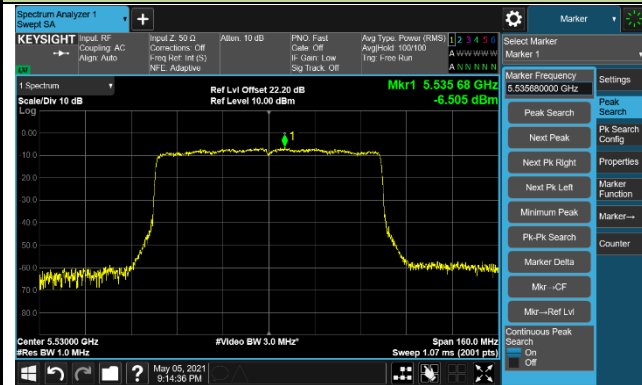

802.11ax-HE80 Power Spectral Density - High Band Ant 0/Ant 0+1+2+3+4+5+6+7

Channel 106 (5530MHz)