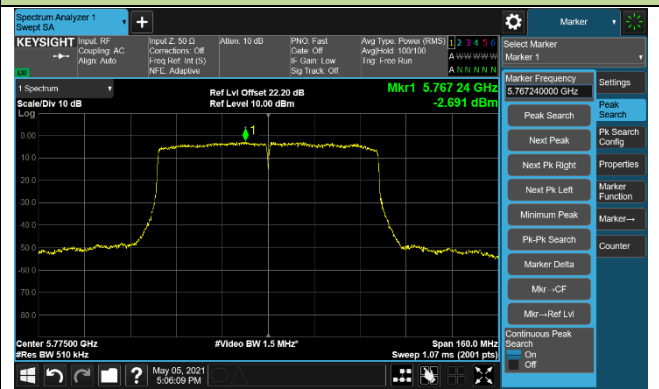

Channel 106 (5530MHz)

Channel 122 (5610MHz)

Channel 138 (5690MHz)

Channel 155 (5775MHz)

802.11ax-HE20 Power Spectral Density - High Band Ant 0/Ant 0+1+2+3+4+5+6+7

Channel 100 (5500MHz)

Channel 116 (5580MHz)

Channel 140 (5700MHz)

Channel 144 (5720MHz)

Channel 149 (5745MHz)

Channel 157 (5785MHz)

Channel 165 (5825MHz)

802.11ax-HE40 Power Spectral Density - High Band Ant 0/Ant 0+1+2+3+4+5+6+7

802.11ax-HE80 Power Spectral Density - High Band Ant 0/Ant 0+1+2+3+4+5+6+7