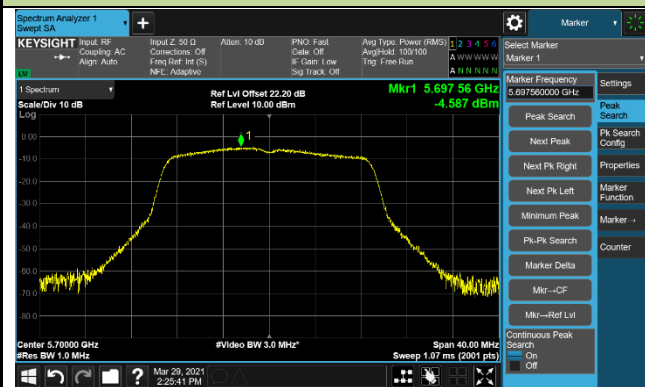

Channel 144 (5720MHz)

Channel 149 (5745MHz)

Channel 157 (5785MHz)

Channel 165 (5825MHz)

802.11ac-VHT20 Power Spectral Density - High Band Ant 1/Ant 0+1+2+3+4+5+6+7

Channel 100 (5500MHz)

Channel 116 (5580MHz)

Channel 140 (5700MHz)

Channel 144 (5720MHz)

Channel 149 (5745MHz)

Channel 157 (5785MHz)

Channel 165 (5825MHz)

802.11ac-VHT40 Power Spectral Density - High Band Ant 1/Ant 0+1+2+3+4+5+6+7

802.11ac-VHT80 Power Spectral Density - High Band Ant 1/Ant 0+1+2+3+4+5+6+7