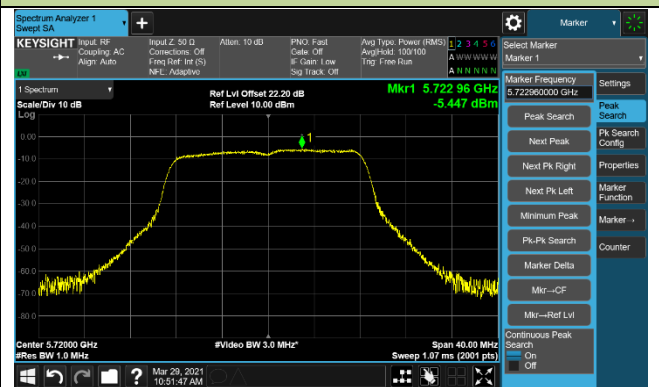

Channel 106 (5530MHz)

Channel 122 (5610MHz)

Channel 138 (5690MHz)

Channel 155 (5775MHz)

802.11a Power Spectral Density - High Band Ant 1/Ant 0+1+2+3+4+5+6+7

Channel 100 (5500MHz)

Channel 116 (5580MHz)

Channel 140 (5700MHz)

Channel 144 (5720MHz)

Channel 149 (5745MHz)

Channel 157 (5785MHz)

Channel 165 (5825MHz)

802.11ac-VHT20 Power Spectral Density - High Band Ant 1/Ant 0+1+2+3+4+5+6+7

Channel 100 (5500MHz)

Channel 116 (5580MHz)