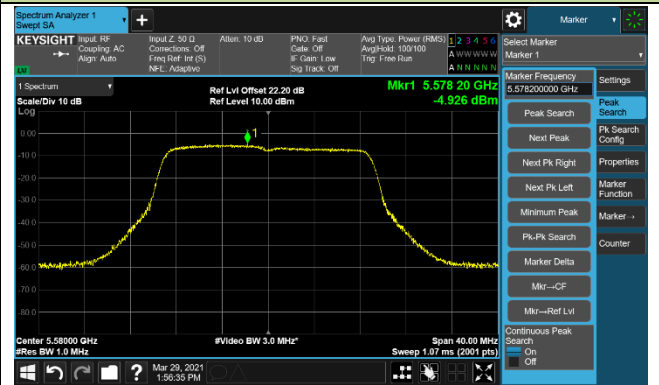

Channel 144 (5720MHz)

Channel 149 (5745MHz)

Channel 157 (5785MHz)

Channel 165 (5825MHz)

802.11ac-VHT20 Power Spectral Density - High Band Ant 1/Ant 0+1+2+3+4+5+6+7

Channel 100 (5500MHz)

Channel 116 (5580MHz)

Channel 140 (5700MHz)

Channel 144 (5720MHz)

Channel 149 (5745MHz)

Channel 157 (5785MHz)

Channel 165 (5825MHz)

802.11ac-VHT40 Power Spectral Density - High Band Ant 1/Ant 0+1+2+3+4+5+6+7

802.11ac-VHT80 Power Spectral Density - High Band Ant 1/Ant 0+1+2+3+4+5+6+7