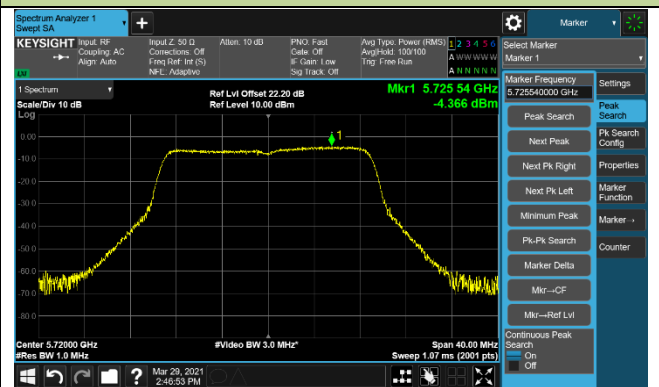

Channel 144 (5720MHz)

Channel 149 (5745MHz)

Channel 157 (5785MHz)

Channel 165 (5825MHz)

802.11ac-VHT20 Power Spectral Density - High Band Ant 1/Ant 0+1+2+3+4+5+6+7

Channel 100 (5500MHz)

Channel 116 (5580MHz)

Channel 140 (5700MHz)

Channel 144 (5720MHz)

Channel 149 (5745MHz)

Channel 157 (5785MHz)

Channel 165 (5825MHz)

802.11ac-VHT40 Power Spectral Density - High Band Ant 1/Ant 0+1+2+3+4+5+6+7

802.11ac-VHT80 Power Spectral Density - High Band Ant 1/Ant 0+1+2+3+4+5+6+7