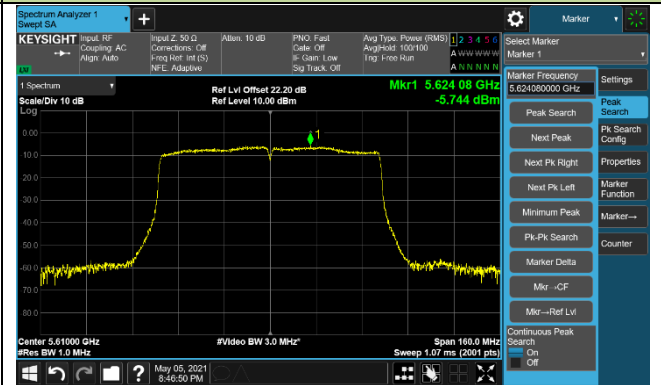

Channel 140 (5700MHz)

Channel 144 (5720MHz)

Channel 149 (5745MHz)

Channel 157 (5785MHz)

Channel 165 (5825MHz)

802.11ac-VHT40 Power Spectral Density - High Band Ant 1/Ant 0+1+2+3+4+5+6+7

802.11ac-VHT80 Power Spectral Density - High Band Ant 1/Ant 0+1+2+3+4+5+6+7

Channel 106 (5530MHz)

Channel 122 (5610MHz)

Channel 138 (5690MHz)

Channel 155 (5775MHz)