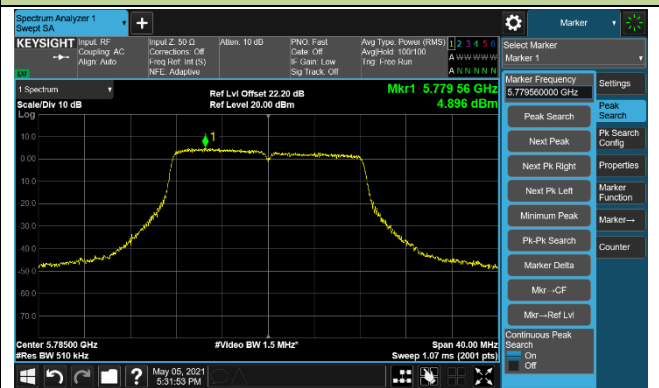

Channel 106 (5530MHz)

Channel 122 (5610MHz)

Channel 138 (5690MHz)

Channel 155 (5775MHz)

802.11a Power Spectral Density - High Band Ant 1/Ant 0+1+2+3+4+5+6+7

Channel 100 (5500MHz)

Channel 116 (5580MHz)

Channel 140 (5700MHz)

Channel 144 (5720MHz)

Channel 149 (5745MHz)

Channel 157 (5785MHz)

Channel 165 (5825MHz)

802.11ac-VHT20 Power Spectral Density - High Band Ant 1/Ant 0+1+2+3+4+5+6+7

Channel 100 (5500MHz)

Channel 116 (5580MHz)