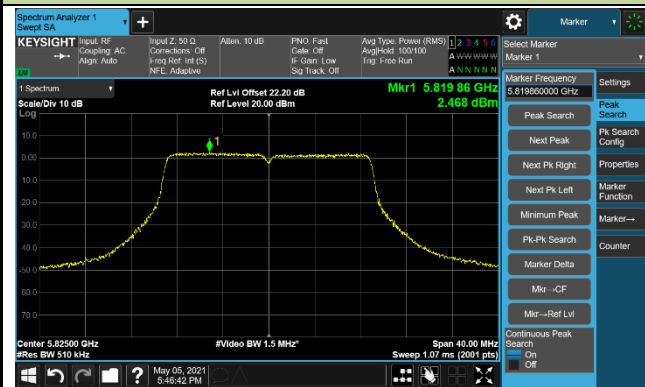

Channel 140 (5700MHz)

Channel 144 (5720MHz)

Channel 149 (5745MHz)

Channel 157 (5785MHz)

Channel 165 (5825MHz)

802.11ac-VHT40 Power Spectral Density - High Band Ant 1/Ant 0+1+2+3+4+5+6+7

802.11ac-VHT80 Power Spectral Density - High Band Ant 1/Ant 0+1+2+3+4+5+6+7

Channel 106 (5530MHz)

Channel 122 (5610MHz)

Channel 138 (5690MHz)

Channel 155 (5775MHz)