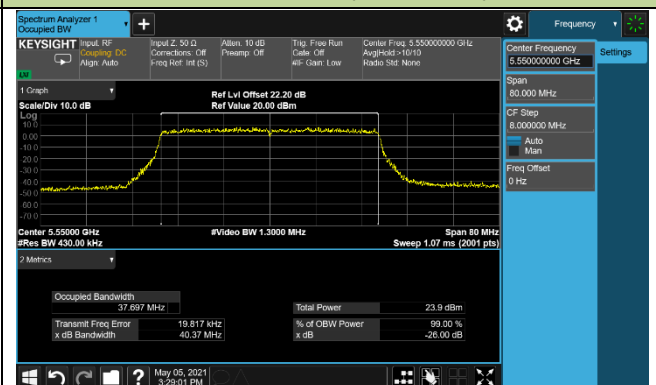

802.11ac-VHT160 26dB Bandwidth & 99% Bandwidth

Channel 50 (5250MHz)

802.11ax-HE20 26dB Bandwidth & 99% Bandwidth

Channel 36 (5180MHz)

Channel 44 (5220MHz)

Channel 48 (5240MHz)

Channel 52 (5260MHz)

Channel 60 (5300MHz)

Channel 64 (5320MHz)

Channel 100 (5500MHz)

Channel 116 (5580MHz)

802.11ax-HE40 26dB Bandwidth & 99% Bandwidth

Channel 38 (5190MHz)

Channel 46 (5230MHz)

Channel 54 (5270MHz)

Channel 62 (5310MHz)

Channel 102 (5510MHz)

Channel 110 (5550MHz)

Channel 134 (5670MHz)

Channel 142 (5710MHz)

802.11ax-HE80 26dB Bandwidth & 99% Bandwidth

Channel 42 (5210MHz)

Channel 58 (5290MHz)

Channel 106 (5530MHz)