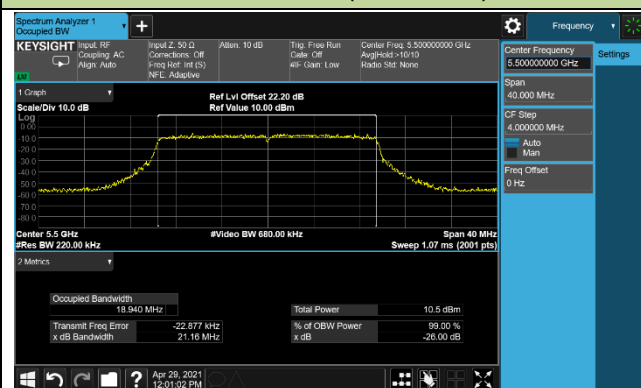

Channel 100 (5500MHz)