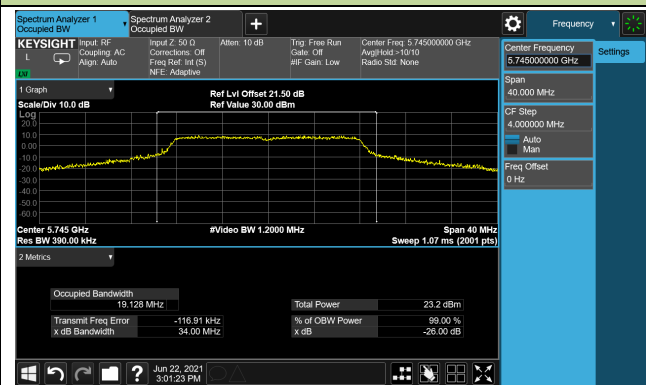

Channel 149 (5745MHz)