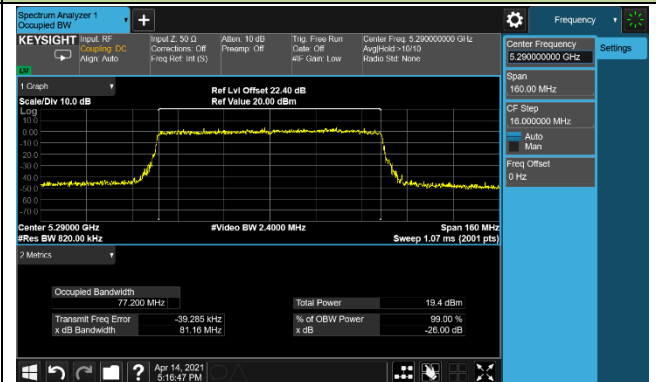

Channel 102 (5510MHz)

Channel 110 (5550MHz)

Channel 134 (5670MHz)

Channel 142 (5710MHz)

802.11ax-HE80 26dB Bandwidth & 99% Bandwidth

Channel 42 (5210MHz)

Channel 58 (5290MHz)

Channel 106 (5530MHz)