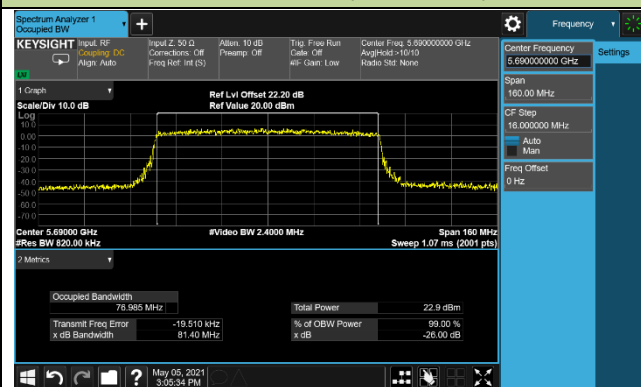

Channel 138 (5690MHz)