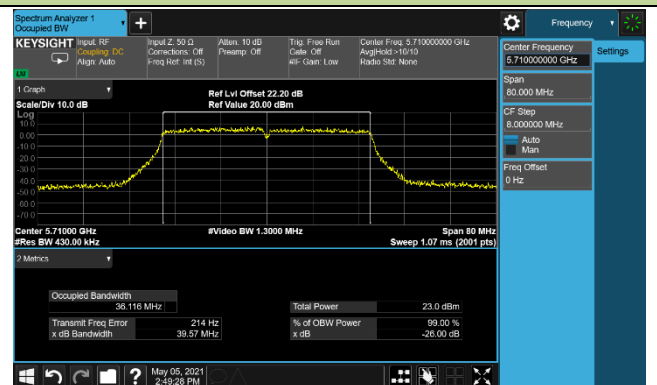

802.11ac-VHT40 26dB Bandwidth & 99% Bandwidth

Channel 38 (5190MHz)

Channel 46 (5230MHz)

Channel 54 (5270MHz)

Channel 62 (5310MHz)

Channel 102 (5510MHz)

Channel 110 (5550MHz)

Channel 134 (5670MHz)

Channel 142 (5710MHz)

802.11ac-VHT80 26dB Bandwidth & 99% Bandwidth

Channel 42 (5210MHz)

Channel 58 (5290MHz)

Channel 106 (5530MHz)

Channel 122 (5610MHz)

Channel 138 (5690MHz)

Channel 155 (5775MHz)