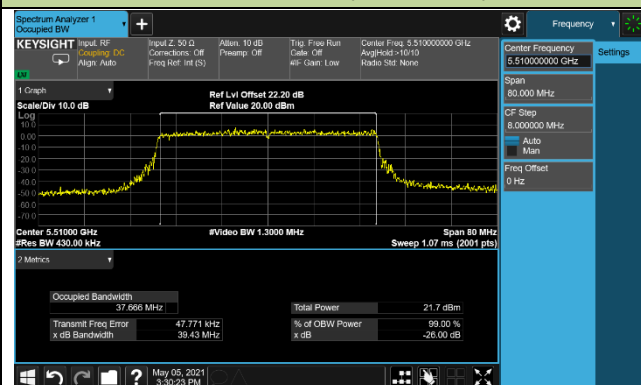

Channel 64 (5320MHz)

Channel 100 (5500MHz)

Channel 116 (5580MHz)

802.11ax-HE40 26dB Bandwidth & 99% Bandwidth

Channel 38 (5190MHz)

Channel 46 (5230MHz)

Channel 54 (5270MHz)

Channel 62 (5310MHz)

Channel 102 (5510MHz)

Channel 110 (5550MHz)

Channel 134 (5670MHz)

Channel 142 (5710MHz)

802.11ax-HE80 26dB Bandwidth & 99% Bandwidth

Channel 42 (5210MHz)

Channel 58 (5290MHz)

Channel 106 (5530MHz)