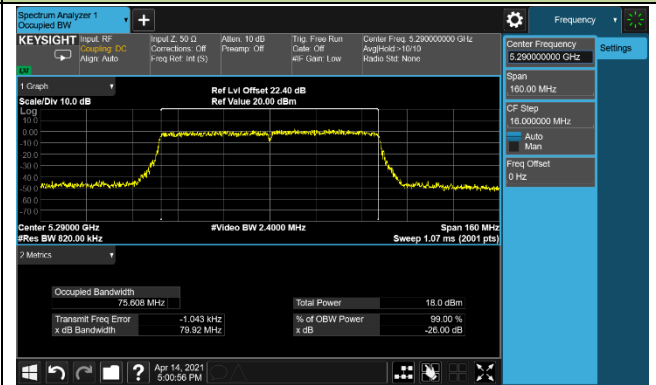

Channel 142 (5710MHz)

802.11ac-VHT80 26dB Bandwidth & 99% Bandwidth

Channel 42 (5210MHz)

Channel 58 (5290MHz)

Channel 106 (5530MHz)

Channel 122 (5610MHz)

Channel 138 (5690MHz)

Channel 155 (5775MHz)

802.11ac-VHT160 26dB Bandwidth & 99% Bandwidth

Channel 50 (5250MHz)

802.11ax-HE20 26dB Bandwidth & 99% Bandwidth

Channel 36 (5180MHz)

Channel 44 (5220MHz)

Channel 48 (5240MHz)

Channel 52 (5260MHz)

Channel 60 (5300MHz)