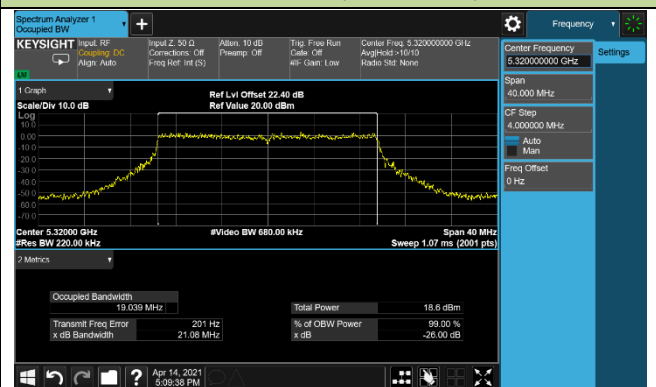

Channel 142 (5710MHz)

802.11ac-VHT80 26dB Bandwidth & 99% Bandwidth

Channel 42 (5210MHz)

Channel 58 (5290MHz)

Channel 106 (5530MHz)

Channel 122 (5610MHz)

Channel 138 (5690MHz)

Channel 155 (5775MHz)

802.11ac-VHT160 26dB Bandwidth & 99% Bandwidth

Channel 50 (5250MHz)

802.11ax-HE20 26dB Bandwidth & 99% Bandwidth

Channel 36 (5180MHz)

Channel 44 (5220MHz)

Channel 48 (5240MHz)

Channel 52 (5260MHz)

Channel 60 (5300MHz)

Channel 64 (5320MHz)

Channel 100 (5500MHz)

Channel 116 (5580MHz)

802.11ax-HE40 26dB Bandwidth & 99% Bandwidth

Channel 38 (5190MHz)

Channel 46 (5230MHz)

Channel 54 (5270MHz)

Channel 62 (5310MHz)