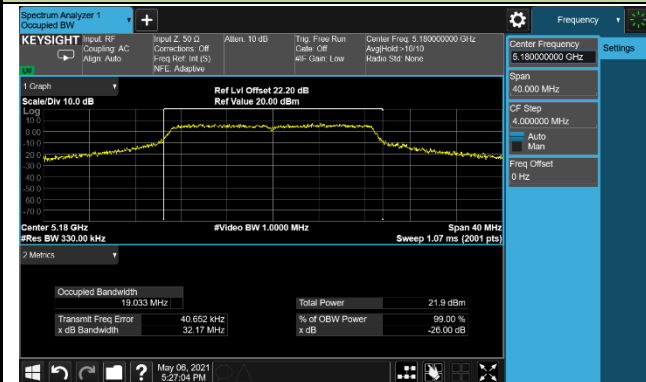

Channel 44 (5220MHz)

Channel 48 (5240MHz)

Channel 149 (5745MHz)

Channel 157 (5785MHz)

Channel 165 (5825MHz)

802.11ac-VHT20 26dB Bandwidth & 99% Bandwidth- Scan Antenna

Channel 36 (5180MHz)

Channel 44 (5220MHz)

Channel 48 (5240MHz)

Channel 149 (5745MHz)

Channel 157 (5785MHz)

Channel 165 (5825MHz)