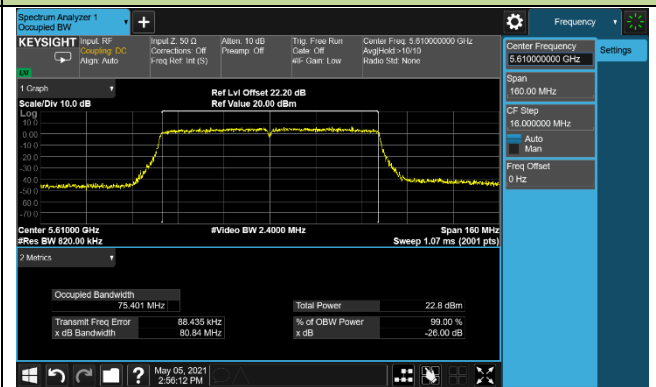

Channel 142 (5710MHz)

802.11ac-VHT80 26dB Bandwidth & 99% Bandwidth

Channel 42 (5210MHz)

Channel 58 (5290MHz)

Channel 106 (5530MHz)

Channel 122 (5610MHz)

Channel 138 (5690MHz)

Channel 155 (5775MHz)

802.11ac-VHT160 26dB Bandwidth & 99% Bandwidth

Channel 50 (5250MHz)

802.11ax-HE20 26dB Bandwidth & 99% Bandwidth

Channel 36 (5180MHz)

Channel 44 (5220MHz)

Channel 48 (5240MHz)

Channel 52 (5260MHz)

Channel 60 (5300MHz)