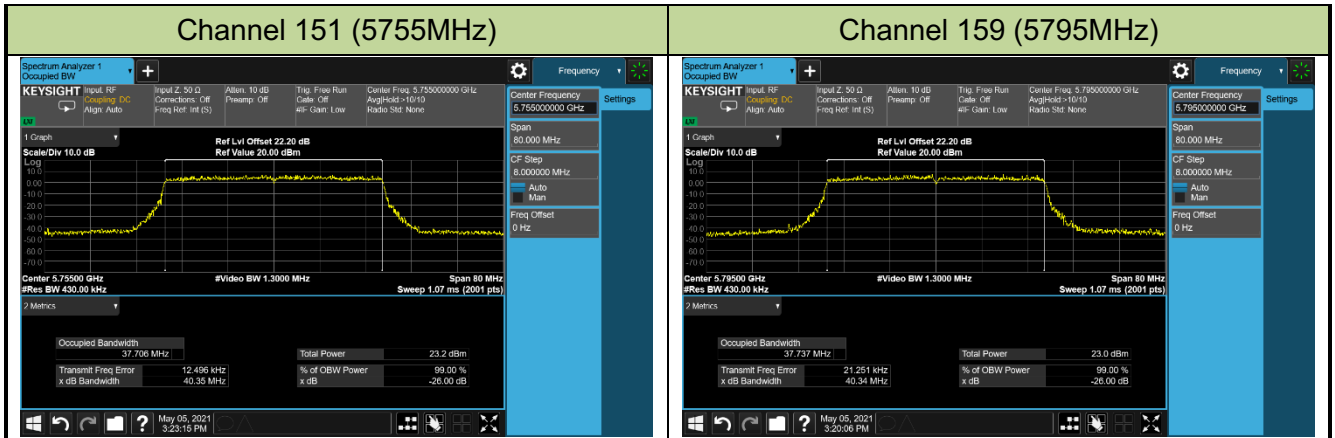

Channel 102 (5510MHz)

Channel 110 (5550MHz)

Channel 134 (5670MHz)

Channel 142 (5710MHz)

802.11ax-HE80 26dB Bandwidth & 99% Bandwidth

Channel 42 (5210MHz)

Channel 58 (5290MHz)

Channel 106 (5530MHz)

Channel 122 (5610MHz)

Channel 138 (5690MHz)

Channel 155 (5775MHz)

802.11ax-HE160 26dB Bandwidth & 99% Bandwidth

Channel 50 (5250MHz)

802.11a 26dB Bandwidth & 99% Bandwidth - Scan Antenna

Channel 36 (5180MHz)