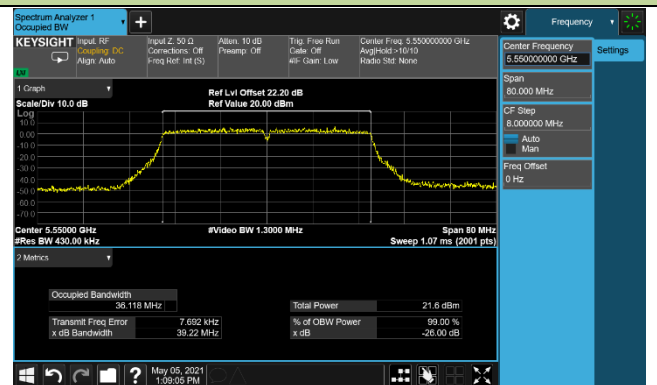

802.11ac-VHT40 26dB Bandwidth & 99% Bandwidth

Channel 38 (5190MHz)

Channel 46 (5230MHz)

Channel 54 (5270MHz)

Channel 62 (5310MHz)

Channel 102 (5510MHz)

Channel 110 (5550MHz)

Channel 134 (5670MHz)

Channel 142 (5710MHz)

802.11ac-VHT80 26dB Bandwidth & 99% Bandwidth

Channel 42 (5210MHz)

Channel 58 (5290MHz)

Channel 106 (5530MHz)

Channel 122 (5610MHz)

Channel 138 (5690MHz)

Channel 155 (5775MHz)