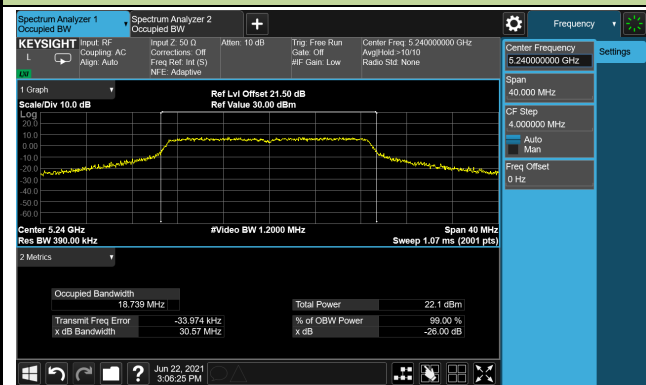

Channel 44 (5220MHz)

Channel 48 (5240MHz)

Channel 149 (5745MHz)

Channel 157 (5785MHz)

Channel 165 (5825MHz)

802.11ac-VHT20 26dB Bandwidth & 99% Bandwidth- Scan Antenna

Channel 36 (5180MHz)

Channel 44 (5220MHz)

Channel 48 (5240MHz)

Channel 149 (5745MHz)

Channel 157 (5785MHz)

Channel 165 (5825MHz)