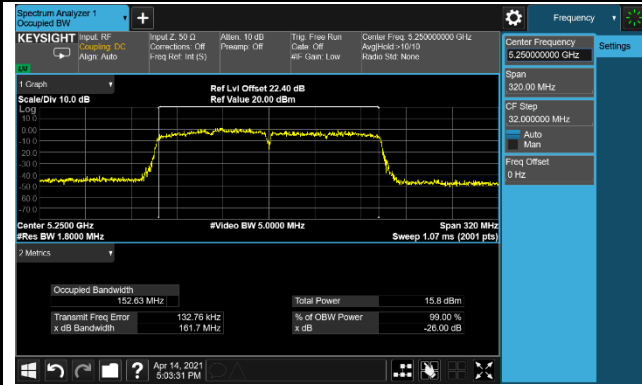

Channel 142 (5710MHz)

802.11ac-VHT80 26dB Bandwidth & 99% Bandwidth

Channel 42 (5210MHz)

Channel 58 (5290MHz)

Channel 106 (5530MHz)

Channel 122 (5610MHz)

Channel 138 (5690MHz)

Channel 155 (5775MHz)

802.11ac-VHT160 26dB Bandwidth & 99% Bandwidth

Channel 50 (5250MHz)

802.11ax-HE20 26dB Bandwidth & 99% Bandwidth

Channel 36 (5180MHz)

Channel 44 (5220MHz)

Channel 48 (5240MHz)

Channel 52 (5260MHz)

Channel 60 (5300MHz)