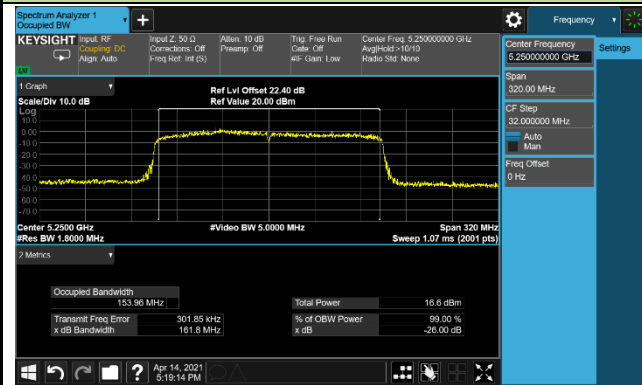

Channel 122 (5610MHz)

Channel 138 (5690MHz)

Channel 155 (5775MHz)

802.11ax-HE160 26dB Bandwidth & 99% Bandwidth

Channel 50 (5250MHz)

802.11a 26dB Bandwidth & 99% Bandwidth - Scan Antenna

Channel 36 (5180MHz)