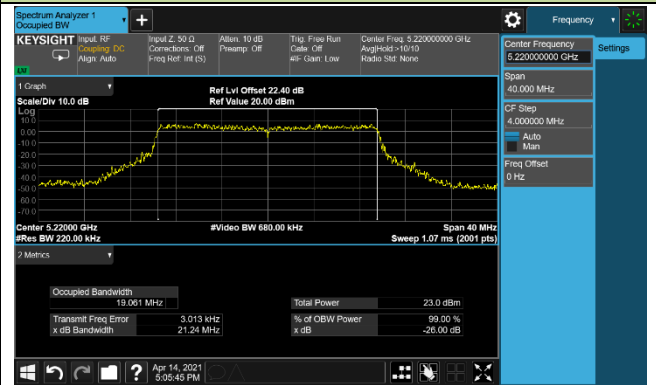

Channel 142 (5710MHz)

802.11ac-VHT80 26dB Bandwidth & 99% Bandwidth

Channel 42 (5210MHz)

Channel 58 (5290MHz)

Channel 106 (5530MHz)

Channel 122 (5610MHz)

Channel 138 (5690MHz)

Channel 155 (5775MHz)

802.11ac-VHT160 26dB Bandwidth & 99% Bandwidth

Channel 50 (5250MHz)

802.11ax-HE20 26dB Bandwidth & 99% Bandwidth

Channel 36 (5180MHz)

Channel 44 (5220MHz)

Channel 48 (5240MHz)

Channel 52 (5260MHz)

Channel 60 (5300MHz)

Channel 64 (5320MHz)

Channel 100 (5500MHz)

Channel 116 (5580MHz)

802.11ax-HE40 26dB Bandwidth & 99% Bandwidth

Channel 38 (5190MHz)

Channel 46 (5230MHz)

Channel 54 (5270MHz)

Channel 62 (5310MHz)