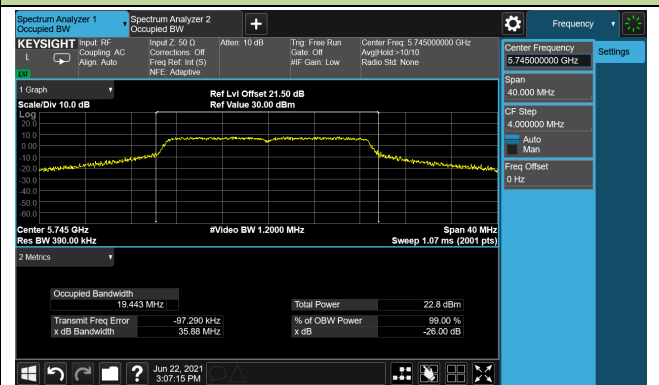

Channel 44 (5220MHz)

Channel 48 (5240MHz)

Channel 149 (5745MHz)

Channel 157 (5785MHz)

Channel 165 (5825MHz)

802.11ac-VHT20 26dB Bandwidth & 99% Bandwidth- Scan Antenna

Channel 36 (5180MHz)

Channel 44 (5220MHz)

Channel 48 (5240MHz)

Channel 149 (5745MHz)

Channel 157 (5785MHz)

Channel 165 (5825MHz)