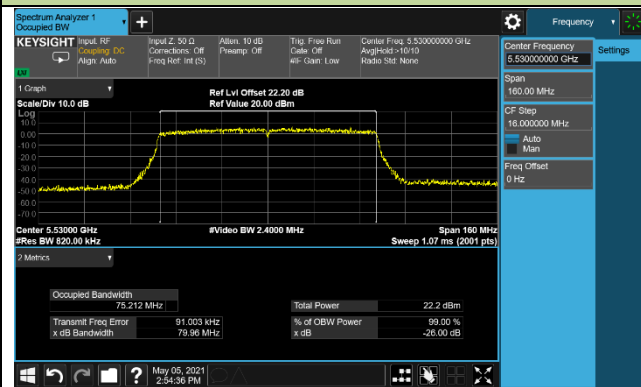

Channel 142 (5710MHz)

802.11ac-VHT80 26dB Bandwidth & 99% Bandwidth

Channel 42 (5210MHz)

Channel 58 (5290MHz)

Channel 106 (5530MHz)

Channel 122 (5610MHz)

Channel 138 (5690MHz)

Channel 155 (5775MHz)

802.11ac-VHT160 26dB Bandwidth & 99% Bandwidth

Channel 50 (5250MHz)

802.11ax-HE20 26dB Bandwidth & 99% Bandwidth

Channel 36 (5180MHz)

Channel 44 (5220MHz)

Channel 48 (5240MHz)

Channel 52 (5260MHz)

Channel 60 (5300MHz)