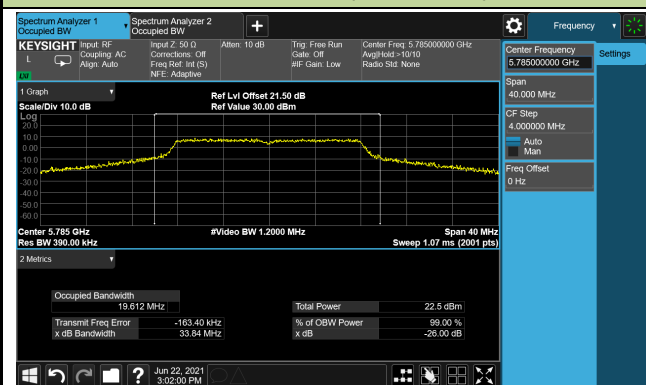

Channel 122 (5610MHz)

Channel 138 (5690MHz)

Channel 155 (5775MHz)

802.11ax-HE160 26dB Bandwidth & 99% Bandwidth

Channel 50 (5250MHz)

802.11a 26dB Bandwidth & 99% Bandwidth - Scan Antenna

Channel 36 (5180MHz)

Channel 44 (5220MHz)

Channel 48 (5240MHz)

Channel 149 (5745MHz)

Channel 157 (5785MHz)

Channel 165 (5825MHz)

802.11ac-VHT20 26dB Bandwidth & 99% Bandwidth- Scan Antenna

Channel 36 (5180MHz)

Channel 44 (5220MHz)

Channel 48 (5240MHz)

Channel 149 (5745MHz)

Channel 157 (5785MHz)

Channel 165 (5825MHz)