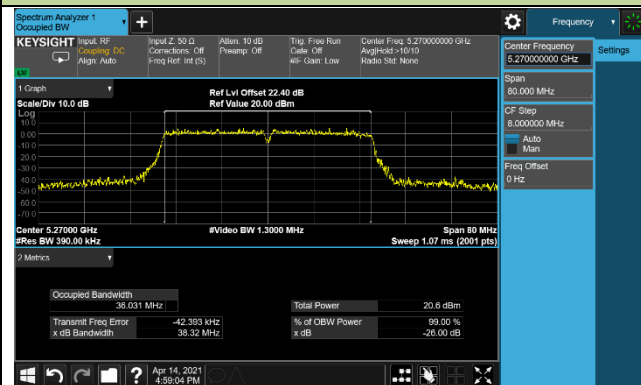

802.11ac-VHT40 26dB Bandwidth & 99% Bandwidth

Channel 38 (5190MHz)

Channel 46 (5230MHz)

Channel 54 (5270MHz)

Channel 62 (5310MHz)

Channel 102 (5510MHz)

Channel 110 (5550MHz)

Channel 134 (5670MHz)

Channel 142 (5710MHz)

802.11ac-VHT80 26dB Bandwidth & 99% Bandwidth

Channel 42 (5210MHz)

Channel 58 (5290MHz)

Channel 106 (5530MHz)

Channel 122 (5610MHz)

Channel 138 (5690MHz)

Channel 155 (5775MHz)