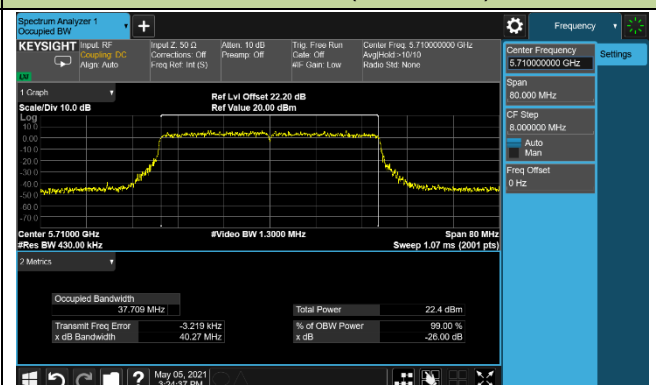

Channel 102 (5510MHz)

Channel 110 (5550MHz)

Channel 134 (5670MHz)

Channel 142 (5710MHz)

802.11ax-HE80 26dB Bandwidth & 99% Bandwidth

Channel 42 (5210MHz)

Channel 58 (5290MHz)

Channel 106 (5530MHz)

Channel 122 (5610MHz)

Channel 138 (5690MHz)

Channel 155 (5775MHz)

802.11ax-HE160 26dB Bandwidth & 99% Bandwidth

Channel 50 (5250MHz)

802.11a 26dB Bandwidth & 99% Bandwidth - Scan Antenna

Channel 36 (5180MHz)