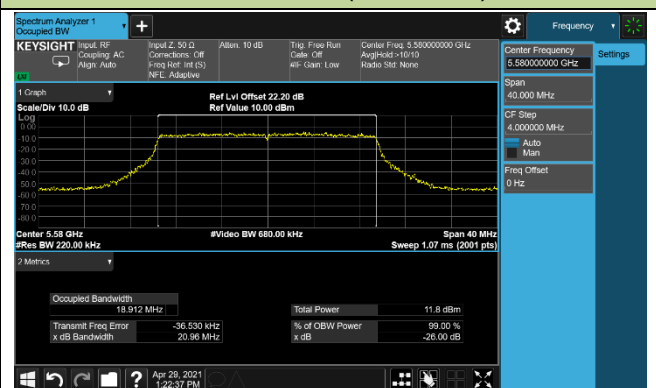

Channel 142 (5710MHz)

802.11ac-VHT80 26dB Bandwidth & 99% Bandwidth

Channel 42 (5210MHz)

Channel 58 (5290MHz)

Channel 106 (5530MHz)

Channel 122 (5610MHz)

Channel 138 (5690MHz)

Channel 155 (5775MHz)

802.11ac-VHT160 26dB Bandwidth & 99% Bandwidth

Channel 50 (5250MHz)

802.11ax-HE20 26dB Bandwidth & 99% Bandwidth

Channel 36 (5180MHz)

Channel 44 (5220MHz)

Channel 48 (5240MHz)

Channel 52 (5260MHz)

Channel 60 (5300MHz)

Channel 64 (5320MHz)

Channel 100 (5500MHz)

Channel 116 (5580MHz)

802.11ax-HE40 26dB Bandwidth & 99% Bandwidth

Channel 38 (5190MHz)

Channel 46 (5230MHz)

Channel 54 (5270MHz)

Channel 62 (5310MHz)