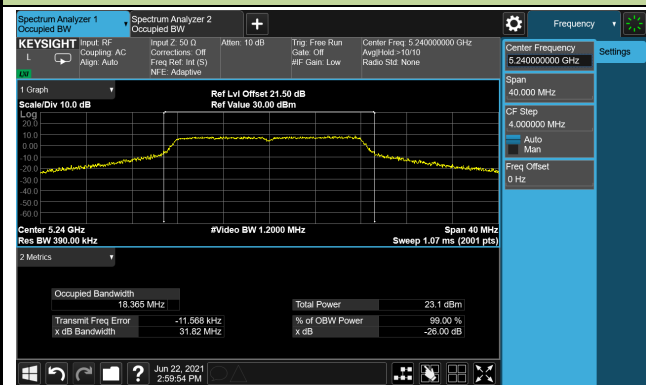

Channel 48 (5240MHz)