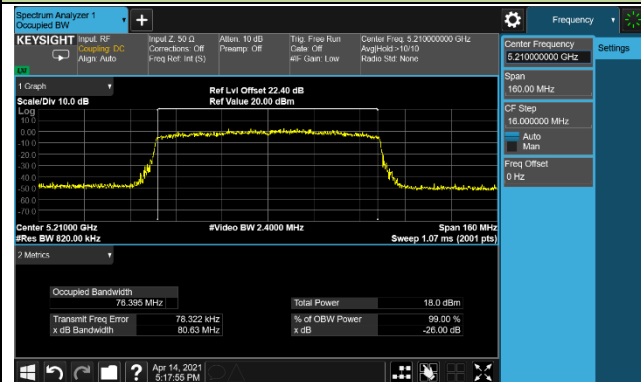

Channel 102 (5510MHz)

Channel 110 (5550MHz)

Channel 134 (5670MHz)

Channel 142 (5710MHz)

802.11ax-HE80 26dB Bandwidth & 99% Bandwidth

Channel 42 (5210MHz)

Channel 58 (5290MHz)

Channel 106 (5530MHz)