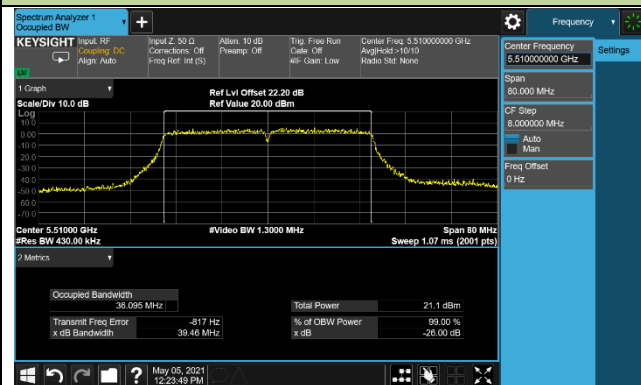

802.11ac-VHT40 26dB Bandwidth & 99% Bandwidth

Channel 38 (5190MHz)

Channel 46 (5230MHz)

Channel 54 (5270MHz)

Channel 62 (5310MHz)

Channel 102 (5510MHz)

Channel 110 (5550MHz)

Channel 134 (5670MHz)

Channel 142 (5710MHz)

802.11ac-VHT80 26dB Bandwidth & 99% Bandwidth

Channel 42 (5210MHz)

Channel 58 (5290MHz)

Channel 106 (5530MHz)

Channel 122 (5610MHz)

Channel 138 (5690MHz)

Channel 155 (5775MHz)