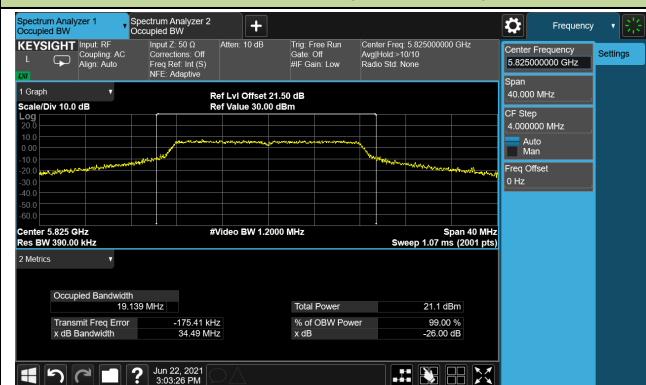

Channel 44 (5220MHz)

Channel 48 (5240MHz)

Channel 149 (5745MHz)

Channel 157 (5785MHz)

Channel 165 (5825MHz)

802.11ac-VHT20 26dB Bandwidth & 99% Bandwidth- Scan Antenna

Channel 36 (5180MHz)

Channel 44 (5220MHz)

Channel 48 (5240MHz)

Channel 149 (5745MHz)

Channel 157 (5785MHz)

Channel 165 (5825MHz)