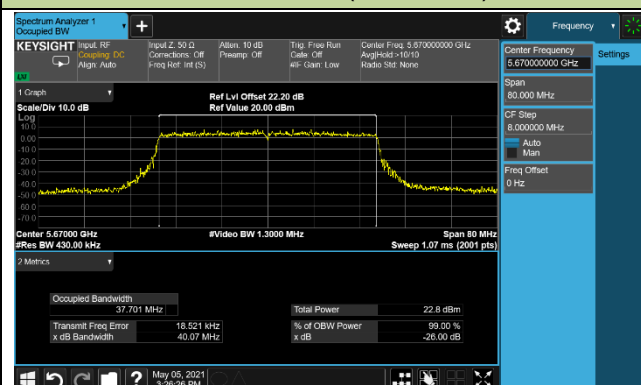

Channel 64 (5320MHz)

Channel 100 (5500MHz)

Channel 116 (5580MHz)

802.11ax-HE40 26dB Bandwidth & 99% Bandwidth

Channel 38 (5190MHz)

Channel 46 (5230MHz)

Channel 54 (5270MHz)

Channel 62 (5310MHz)

Channel 102 (5510MHz)

Channel 110 (5550MHz)

Channel 134 (5670MHz)

Channel 142 (5710MHz)

802.11ax-HE80 26dB Bandwidth & 99% Bandwidth

Channel 42 (5210MHz)

Channel 58 (5290MHz)

Channel 106 (5530MHz)