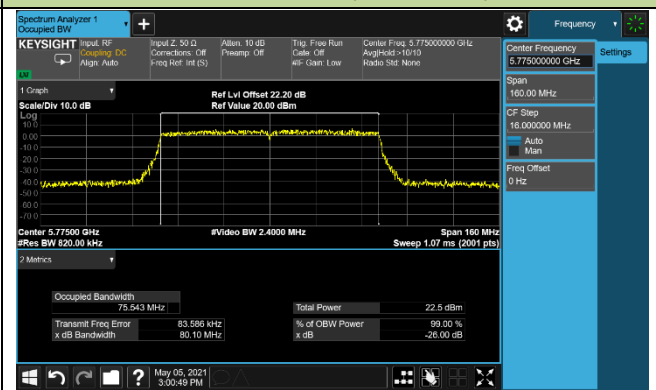

Channel 142 (5710MHz)

802.11ac-VHT80 26dB Bandwidth & 99% Bandwidth

Channel 42 (5210MHz)

Channel 58 (5290MHz)

Channel 106 (5530MHz)

Channel 122 (5610MHz)

Channel 138 (5690MHz)

Channel 155 (5775MHz)

802.11ac-VHT160 26dB Bandwidth & 99% Bandwidth

Channel 50 (5250MHz)

802.11ax-HE20 26dB Bandwidth & 99% Bandwidth

Channel 36 (5180MHz)

Channel 44 (5220MHz)

Channel 48 (5240MHz)

Channel 52 (5260MHz)

Channel 60 (5300MHz)