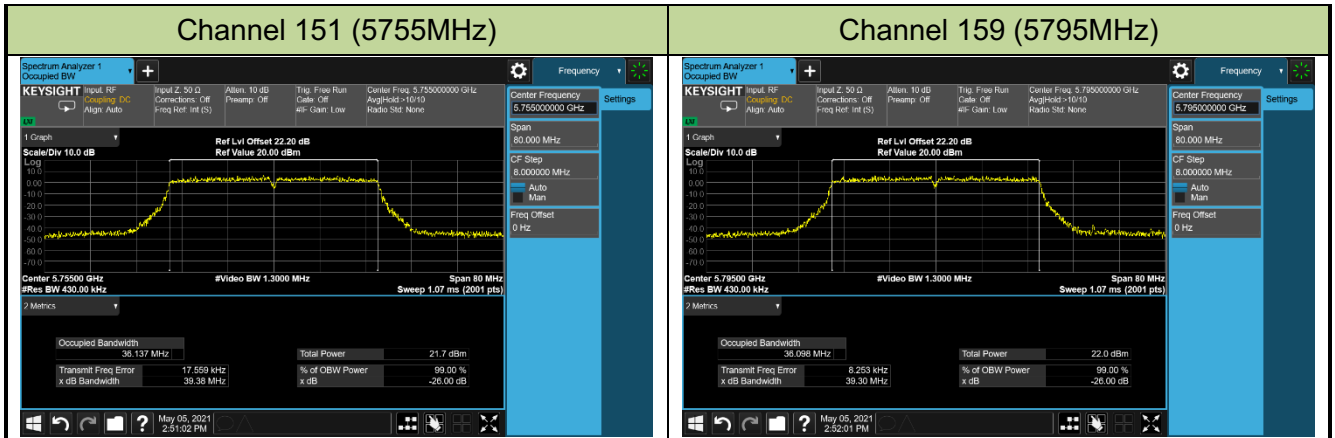

802.11ac-VHT40 26dB Bandwidth & 99% Bandwidth

Channel 38 (5190MHz)

Channel 46 (5230MHz)

Channel 54 (5270MHz)

Channel 62 (5310MHz)

Channel 102 (5510MHz)

Channel 110 (5550MHz)

Channel 134 (5670MHz)

Channel 142 (5710MHz)

802.11ac-VHT80 26dB Bandwidth & 99% Bandwidth

Channel 42 (5210MHz)

Channel 58 (5290MHz)

Channel 106 (5530MHz)

Channel 122 (5610MHz)

Channel 138 (5690MHz)

Channel 155 (5775MHz)

802.11ac-VHT160 26dB Bandwidth & 99% Bandwidth

Channel 50 (5250MHz)

802.11ax-HE20 26dB Bandwidth & 99% Bandwidth

Channel 36 (5180MHz)

Channel 44 (5220MHz)

Channel 48 (5240MHz)

Channel 52 (5260MHz)

Channel 60 (5300MHz)