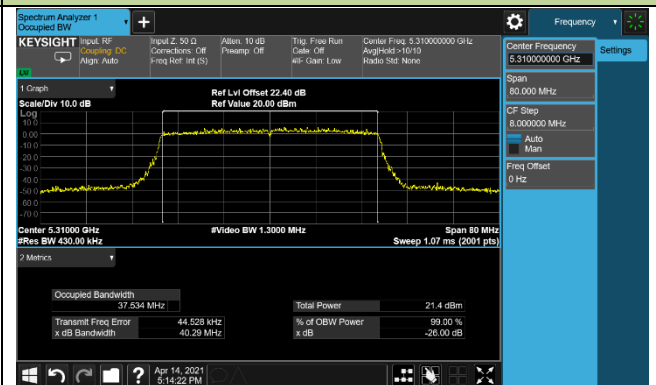

802.11ac-VHT160 26dB Bandwidth & 99% Bandwidth

Channel 50 (5250MHz)

802.11ax-HE20 26dB Bandwidth & 99% Bandwidth

Channel 36 (5180MHz)

Channel 44 (5220MHz)

Channel 48 (5240MHz)

Channel 52 (5260MHz)

Channel 60 (5300MHz)

Channel 64 (5320MHz)

Channel 100 (5500MHz)

Channel 116 (5580MHz)

802.11ax-HE40 26dB Bandwidth & 99% Bandwidth

Channel 38 (5190MHz)

Channel 46 (5230MHz)

Channel 54 (5270MHz)

Channel 62 (5310MHz)

Channel 102 (5510MHz)

Channel 110 (5550MHz)

Channel 134 (5670MHz)

Channel 142 (5710MHz)

802.11ax-HE80 26dB Bandwidth & 99% Bandwidth

Channel 42 (5210MHz)

Channel 58 (5290MHz)

Channel 106 (5530MHz)