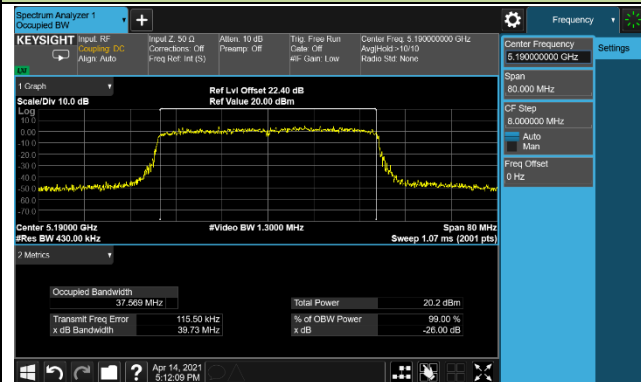

Channel 64 (5320MHz)

Channel 100 (5500MHz)

Channel 116 (5580MHz)

802.11ax-HE40 26dB Bandwidth & 99% Bandwidth

Channel 38 (5190MHz)

Channel 46 (5230MHz)

Channel 54 (5270MHz)

Channel 62 (5310MHz)

Channel 102 (5510MHz)

Channel 110 (5550MHz)

Channel 134 (5670MHz)

Channel 142 (5710MHz)

802.11ax-HE80 26dB Bandwidth & 99% Bandwidth

Channel 42 (5210MHz)

Channel 58 (5290MHz)

Channel 106 (5530MHz)