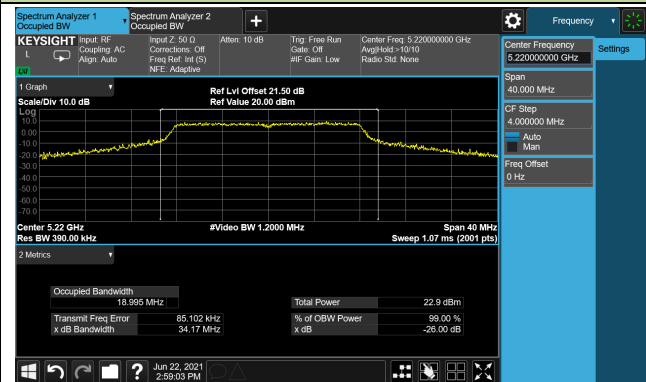

Channel 44 (5220MHz)