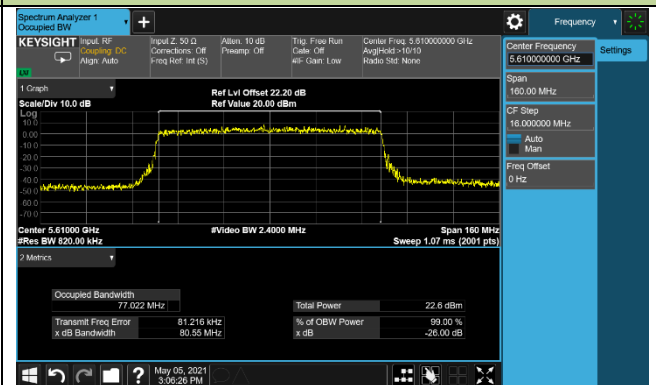

Channel 122 (5610MHz)