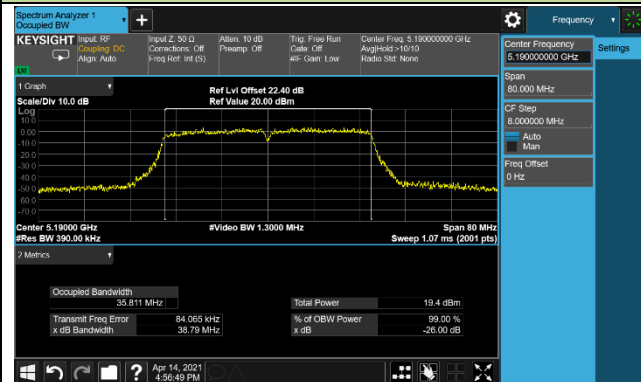

802.11ac-VHT40 26dB Bandwidth & 99% Bandwidth

Channel 38 (5190MHz)

Channel 46 (5230MHz)

Channel 54 (5270MHz)

Channel 62 (5310MHz)

Channel 102 (5510MHz)

Channel 110 (5550MHz)

Channel 134 (5670MHz)

Channel 142 (5710MHz)

802.11ac-VHT80 26dB Bandwidth & 99% Bandwidth

Channel 42 (5210MHz)

Channel 58 (5290MHz)

Channel 106 (5530MHz)

Channel 122 (5610MHz)

Channel 138 (5690MHz)

Channel 155 (5775MHz)