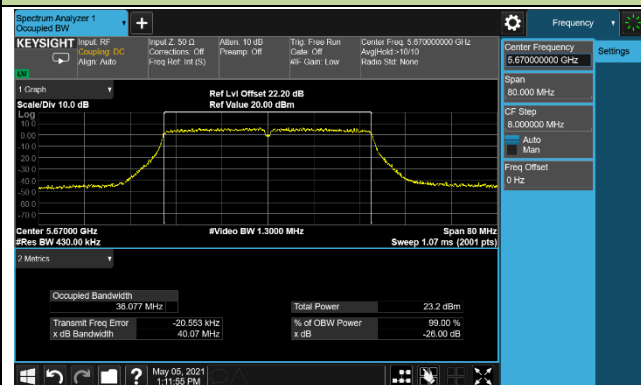

802.11ac-VHT40 26dB Bandwidth & 99% Bandwidth

Channel 38 (5190MHz)

Channel 46 (5230MHz)

Channel 54 (5270MHz)

Channel 62 (5310MHz)

Channel 102 (5510MHz)

Channel 110 (5550MHz)

Channel 134 (5670MHz)

Channel 142 (5710MHz)

802.11ac-VHT80 26dB Bandwidth & 99% Bandwidth

Channel 42 (5210MHz)

Channel 58 (5290MHz)

Channel 106 (5530MHz)

Channel 122 (5610MHz)

Channel 138 (5690MHz)

Channel 155 (5775MHz)