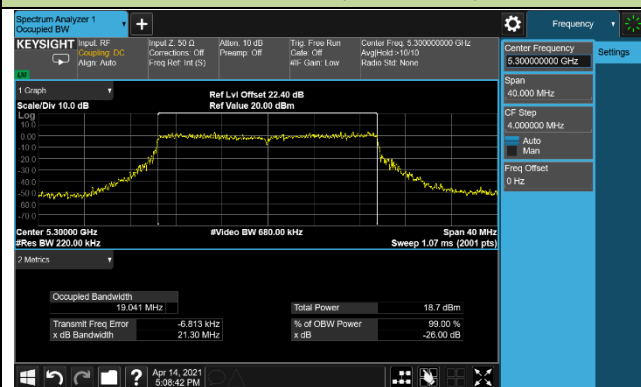

802.11ac-VHT160 26dB Bandwidth & 99% Bandwidth

Channel 50 (5250MHz)

802.11ax-HE20 26dB Bandwidth & 99% Bandwidth

Channel 36 (5180MHz)

Channel 44 (5220MHz)

Channel 48 (5240MHz)

Channel 52 (5260MHz)

Channel 60 (5300MHz)