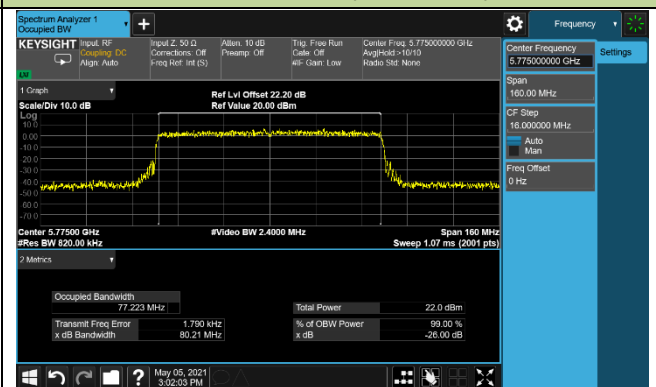

Channel 155 (5775MHz)