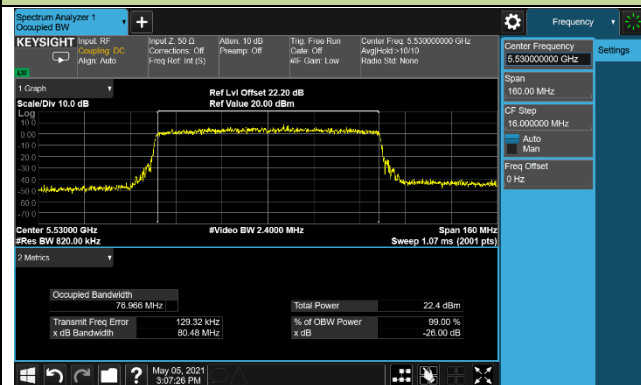

Channel 102 (5510MHz)

Channel 110 (5550MHz)

Channel 134 (5670MHz)

Channel 142 (5710MHz)

802.11ax-HE80 26dB Bandwidth & 99% Bandwidth

Channel 42 (5210MHz)

Channel 58 (5290MHz)

Channel 106 (5530MHz)