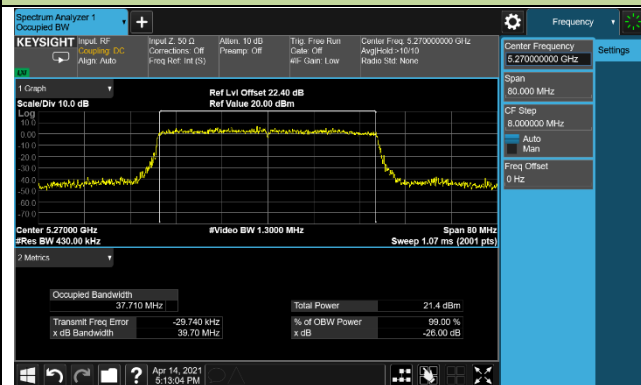

Channel 64 (5320MHz)

Channel 100 (5500MHz)

Channel 116 (5580MHz)

802.11ax-HE40 26dB Bandwidth & 99% Bandwidth

Channel 38 (5190MHz)

Channel 46 (5230MHz)

Channel 54 (5270MHz)

Channel 62 (5310MHz)

Channel 102 (5510MHz)

Channel 110 (5550MHz)

Channel 134 (5670MHz)

Channel 142 (5710MHz)

802.11ax-HE80 26dB Bandwidth & 99% Bandwidth

Channel 42 (5210MHz)

Channel 58 (5290MHz)

Channel 106 (5530MHz)