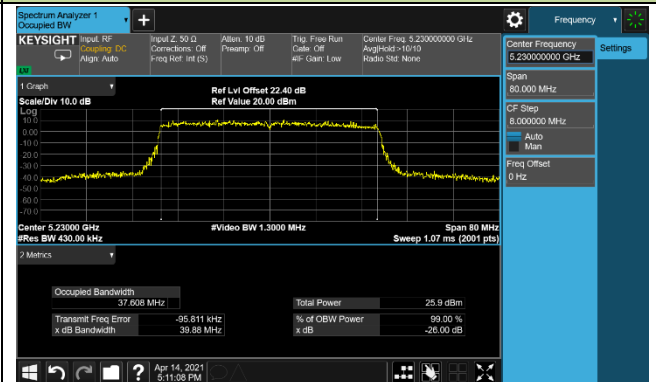

Channel 64 (5320MHz)

Channel 100 (5500MHz)

Channel 116 (5580MHz)

802.11ax-HE40 26dB Bandwidth & 99% Bandwidth

Channel 38 (5190MHz)

Channel 46 (5230MHz)

Channel 54 (5270MHz)

Channel 62 (5310MHz)

Channel 102 (5510MHz)

Channel 110 (5550MHz)

Channel 134 (5670MHz)

Channel 142 (5710MHz)

802.11ax-HE80 26dB Bandwidth & 99% Bandwidth

Channel 42 (5210MHz)

Channel 58 (5290MHz)

Channel 106 (5530MHz)