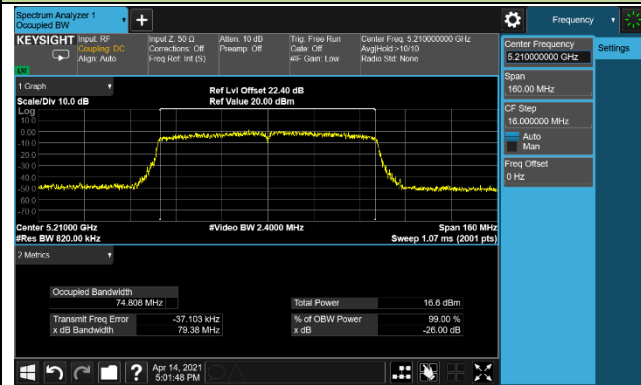

802.11ac-VHT40 26dB Bandwidth & 99% Bandwidth

Channel 38 (5190MHz)

Channel 46 (5230MHz)

Channel 54 (5270MHz)

Channel 62 (5310MHz)

Channel 102 (5510MHz)

Channel 110 (5550MHz)

Channel 134 (5670MHz)

Channel 142 (5710MHz)

802.11ac-VHT80 26dB Bandwidth & 99% Bandwidth

Channel 42 (5210MHz)

Channel 58 (5290MHz)

Channel 106 (5530MHz)

Channel 122 (5610MHz)

Channel 138 (5690MHz)

Channel 155 (5775MHz)