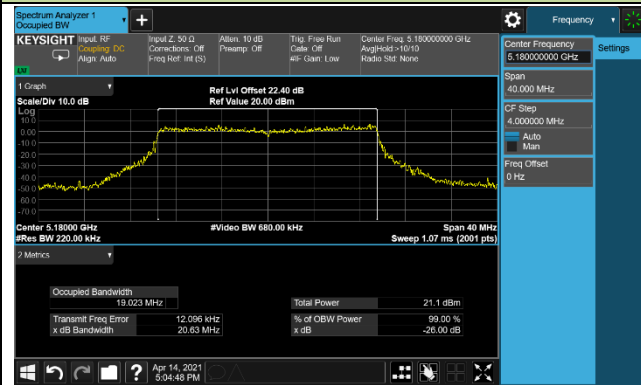

Channel 142 (5710MHz)

802.11ac-VHT80 26dB Bandwidth & 99% Bandwidth

Channel 42 (5210MHz)

Channel 58 (5290MHz)

Channel 106 (5530MHz)

Channel 122 (5610MHz)

Channel 138 (5690MHz)

Channel 155 (5775MHz)

802.11ac-VHT160 26dB Bandwidth & 99% Bandwidth

Channel 50 (5250MHz)

802.11ax-HE20 26dB Bandwidth & 99% Bandwidth

Channel 36 (5180MHz)

Channel 44 (5220MHz)

Channel 48 (5240MHz)

Channel 52 (5260MHz)

Channel 60 (5300MHz)