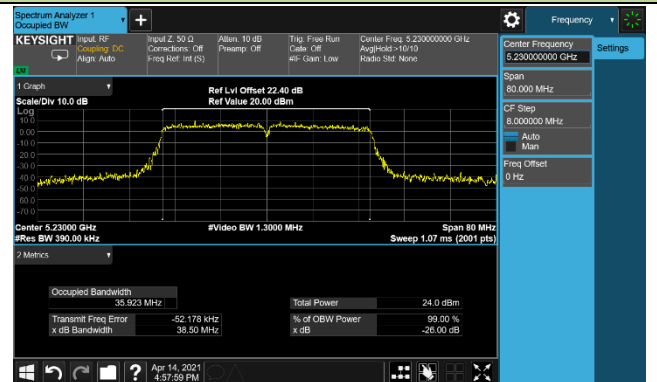

802.11ac-VHT40 26dB Bandwidth & 99% Bandwidth

Channel 38 (5190MHz)

Channel 46 (5230MHz)

Channel 54 (5270MHz)

Channel 62 (5310MHz)

Channel 102 (5510MHz)

Channel 110 (5550MHz)

Channel 134 (5670MHz)

Channel 142 (5710MHz)

802.11ac-VHT80 26dB Bandwidth & 99% Bandwidth

Channel 42 (5210MHz)

Channel 58 (5290MHz)

Channel 106 (5530MHz)

Channel 122 (5610MHz)

Channel 138 (5690MHz)

Channel 155 (5775MHz)