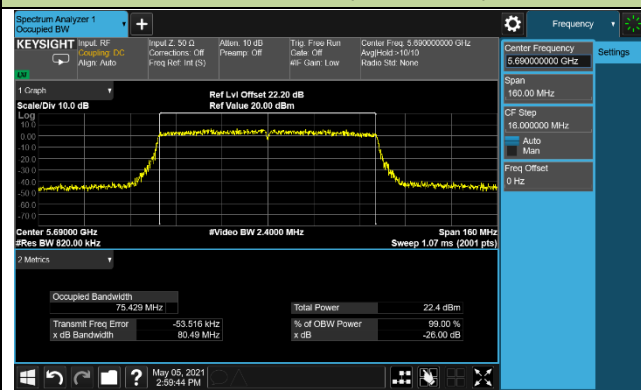

Channel 142 (5710MHz)

802.11ac-VHT80 26dB Bandwidth & 99% Bandwidth

Channel 42 (5210MHz)

Channel 58 (5290MHz)

Channel 106 (5530MHz)

Channel 122 (5610MHz)

Channel 138 (5690MHz)

Channel 155 (5775MHz)

802.11ac-VHT160 26dB Bandwidth & 99% Bandwidth

Channel 50 (5250MHz)

802.11ax-HE20 26dB Bandwidth & 99% Bandwidth

Channel 36 (5180MHz)

Channel 44 (5220MHz)

Channel 48 (5240MHz)

Channel 52 (5260MHz)

Channel 60 (5300MHz)