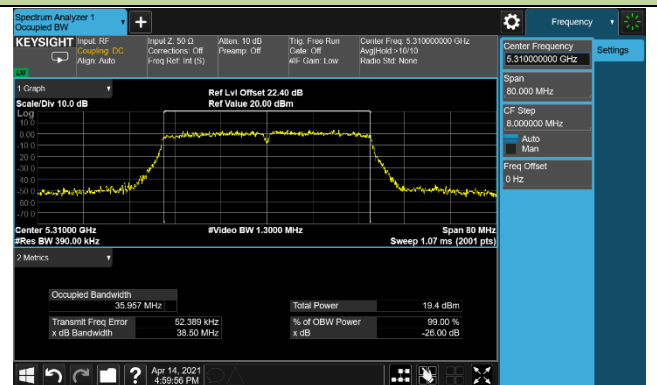

802.11ac-VHT40 26dB Bandwidth & 99% Bandwidth

Channel 38 (5190MHz)

Channel 46 (5230MHz)

Channel 54 (5270MHz)

Channel 62 (5310MHz)

Channel 102 (5510MHz)

Channel 110 (5550MHz)

Channel 134 (5670MHz)

Channel 142 (5710MHz)

802.11ac-VHT80 26dB Bandwidth & 99% Bandwidth

Channel 42 (5210MHz)

Channel 58 (5290MHz)

Channel 106 (5530MHz)

Channel 122 (5610MHz)

Channel 138 (5690MHz)

Channel 155 (5775MHz)