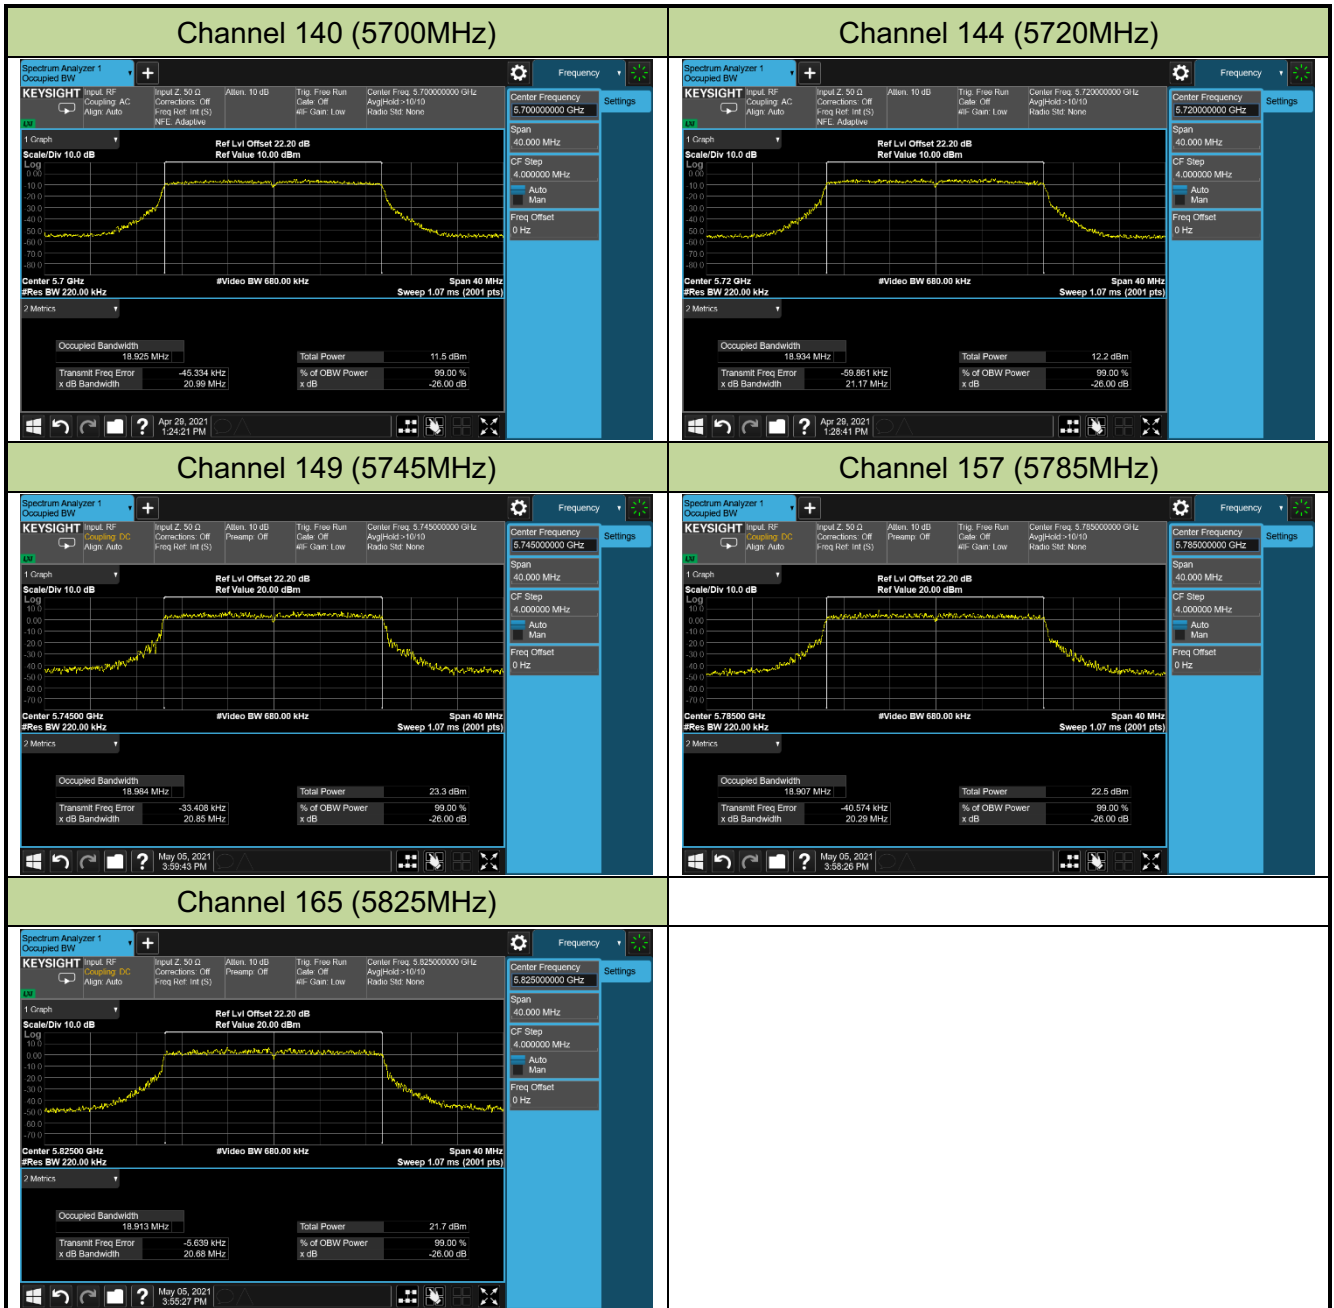

802.11ac-VHT160 26dB Bandwidth & 99% Bandwidth

Channel 50 (5250MHz)

802.11ax-HE20 26dB Bandwidth & 99% Bandwidth

Channel 36 (5180MHz)

Channel 44 (5220MHz)

Channel 48 (5240MHz)

Channel 52 (5260MHz)

Channel 60 (5300MHz)

Channel 64 (5320MHz)

Channel 100 (5500MHz)

Channel 116 (5580MHz)

802.11ax-HE40 26dB Bandwidth & 99% Bandwidth

Channel 38 (5190MHz)

Channel 46 (5230MHz)

Channel 54 (5270MHz)

Channel 62 (5310MHz)

Channel 102 (5510MHz)

Channel 110 (5550MHz)

Channel 134 (5670MHz)

Channel 142 (5710MHz)

802.11ax-HE80 26dB Bandwidth & 99% Bandwidth

Channel 42 (5210MHz)

Channel 58 (5290MHz)

Channel 106 (5530MHz)