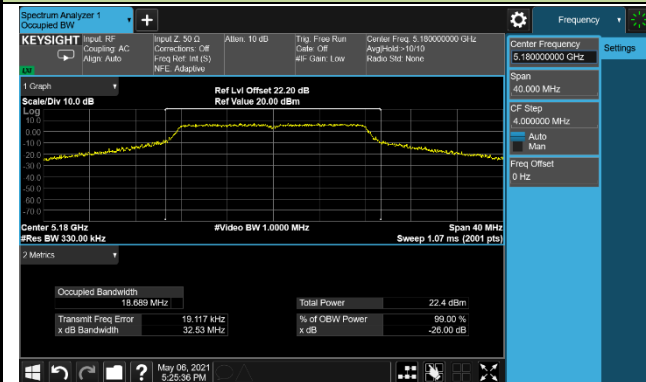

Channel 102 (5510MHz)

Channel 110 (5550MHz)

Channel 134 (5670MHz)

Channel 142 (5710MHz)

802.11ax-HE80 26dB Bandwidth & 99% Bandwidth

Channel 42 (5210MHz)

Channel 58 (5290MHz)

Channel 106 (5530MHz)

Channel 122 (5610MHz)

Channel 138 (5690MHz)

Channel 155 (5775MHz)

802.11ax-HE160 26dB Bandwidth & 99% Bandwidth

Channel 50 (5250MHz)

802.11a 26dB Bandwidth & 99% Bandwidth - Scan Antenna

Channel 36 (5180MHz)