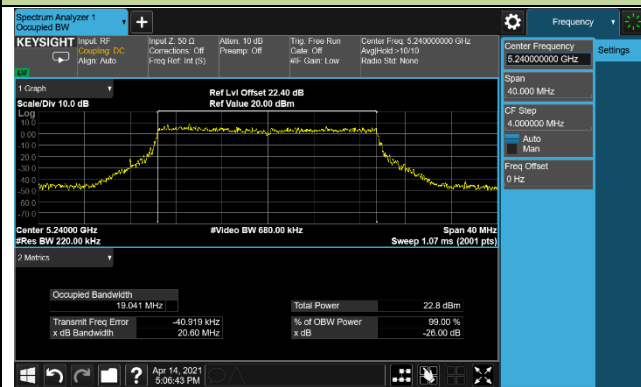

802.11ac-VHT160 26dB Bandwidth & 99% Bandwidth

Channel 50 (5250MHz)

802.11ax-HE20 26dB Bandwidth & 99% Bandwidth

Channel 36 (5180MHz)

Channel 44 (5220MHz)

Channel 48 (5240MHz)

Channel 52 (5260MHz)

Channel 60 (5300MHz)