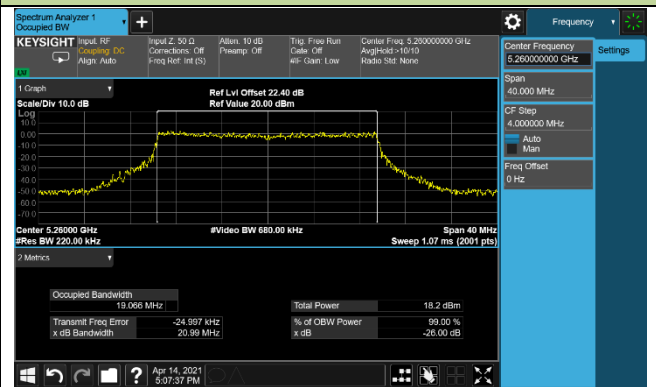

802.11ac-VHT160 26dB Bandwidth & 99% Bandwidth

Channel 50 (5250MHz)

802.11ax-HE20 26dB Bandwidth & 99% Bandwidth

Channel 36 (5180MHz)

Channel 44 (5220MHz)

Channel 48 (5240MHz)

Channel 52 (5260MHz)

Channel 60 (5300MHz)