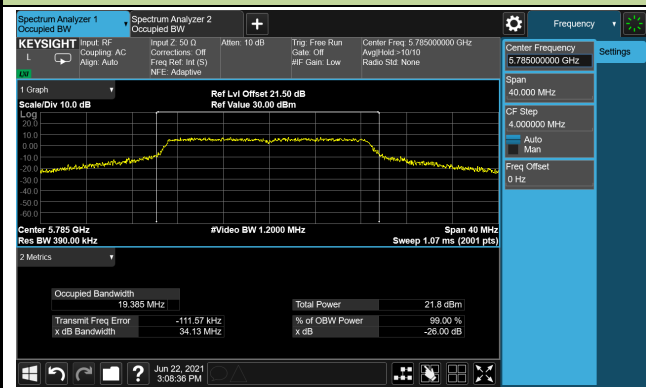

Channel 44 (5220MHz)

Channel 48 (5240MHz)

Channel 149 (5745MHz)

Channel 157 (5785MHz)

Channel 165 (5825MHz)

802.11ac-VHT20 26dB Bandwidth & 99% Bandwidth- Scan Antenna

Channel 36 (5180MHz)

Channel 44 (5220MHz)

Channel 48 (5240MHz)

Channel 149 (5745MHz)

Channel 157 (5785MHz)

Channel 165 (5825MHz)