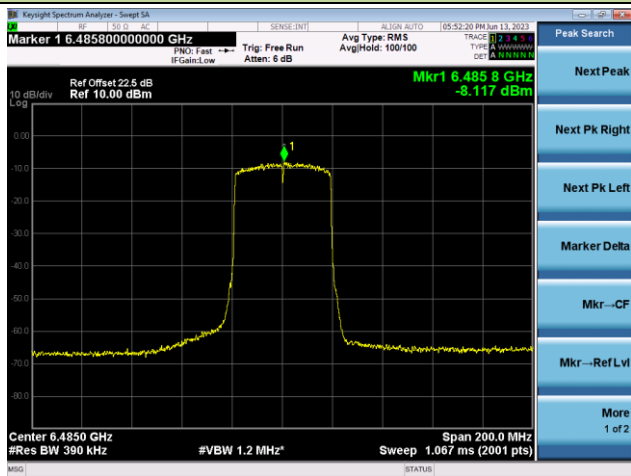

The Reference Level

The Mask Data

Channel 107 (6485MHz)

The Reference Level

The Mask Data

Channel 115 (6525MHz)

The Reference Level

The Mask Data

802.11ax-HE40 - Ant 1

Channel 123 (6565MHz)

The Reference Level

The Mask Data

Channel 147 (6685MHz)

The Reference Level

The Mask Data

Channel 187 (6885MHz)