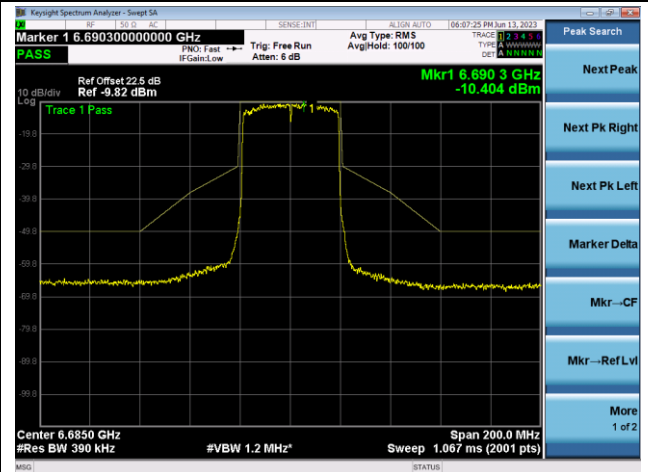

The Reference Level

The Mask Data

Channel 107 (6485MHz)

The Reference Level

The Mask Data

Channel 115 (6525MHz)

The Reference Level

The Mask Data

802.11ax-HE40 - Ant 1

Channel 123 (6565MHz)

The Reference Level

The Mask Data

Channel 147 (6685MHz)

The Reference Level

The Mask Data

Channel 187 (6885MHz)

The Reference Level

The Mask Data

802.11ax-HE40 - Ant 1

Channel 195 (6925MHz)

The Reference Level

The Mask Data

Channel 211 (7005MHz)

The Reference Level

The Mask Data

Channel 227 (7085MHz)

The Reference Level

The Mask Data

802.11ax-HE80 - Ant 1

Channel 7 (5985MHz)

The Reference Level

The Mask Data