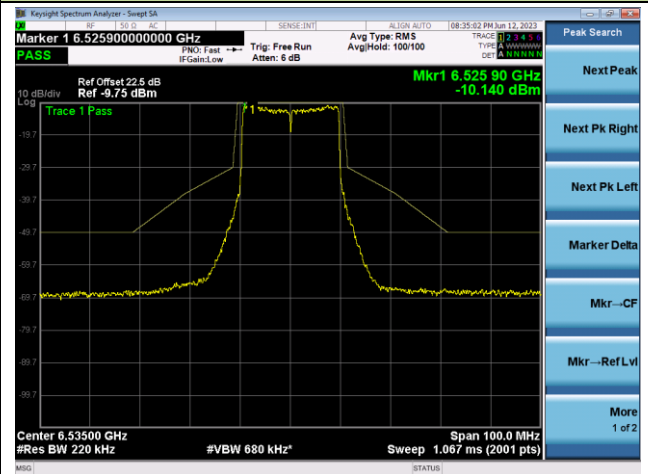

802.11ax-HE20 - Ant 1

Channel 117 (6535MHz)

The Reference Level

The Mask Data

Channel 149 (6695MHz)

The Reference Level

The Mask Data

Channel 181 (6855MHz)

The Reference Level

The Mask Data

802.11ax-HE20 - Ant 1

Channel 189 (6895MHz)

The Reference Level

The Mask Data

Channel 209 (6995MHz)

The Reference Level