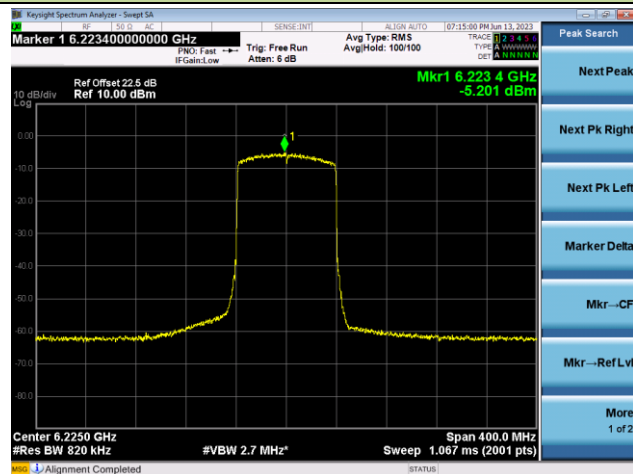

The Reference Level

The Mask Data

802.11ax-HE40 - Ant 1

Channel 195 (6925MHz)

The Reference Level

The Mask Data

Channel 211 (7005MHz)

The Reference Level

The Mask Data

Channel 227 (7085MHz)

The Reference Level

The Mask Data

802.11ax-HE80 - Ant 1

Channel 7 (5985MHz)

The Reference Level

The Mask Data

Channel 55 (6225MHz)

The Reference Level

The Mask Data

Channel 87 (6385MHz)

The Reference Level

The Mask Data

802.11ax-HE80 - Ant 1

Channel 103 (6465MHz)