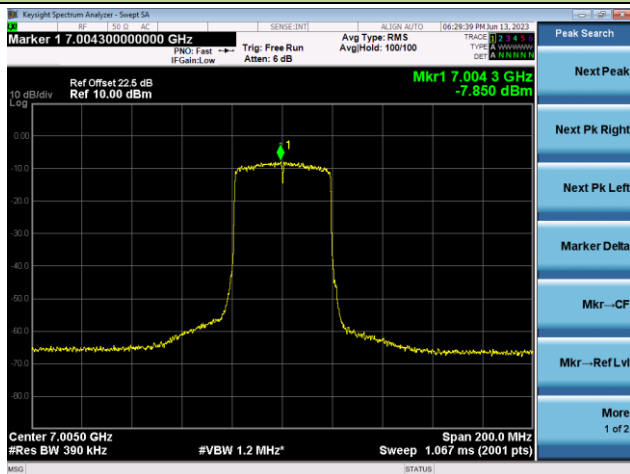

The Reference Level

The Mask Data

802.11ax-HE40 - Ant 1

Channel 195 (6925MHz)

The Reference Level

The Mask Data

Channel 211 (7005MHz)

The Reference Level

The Mask Data

Channel 227 (7085MHz)

The Reference Level

The Mask Data

802.11ax-HE80 - Ant 1

Channel 7 (5985MHz)

The Reference Level

The Mask Data