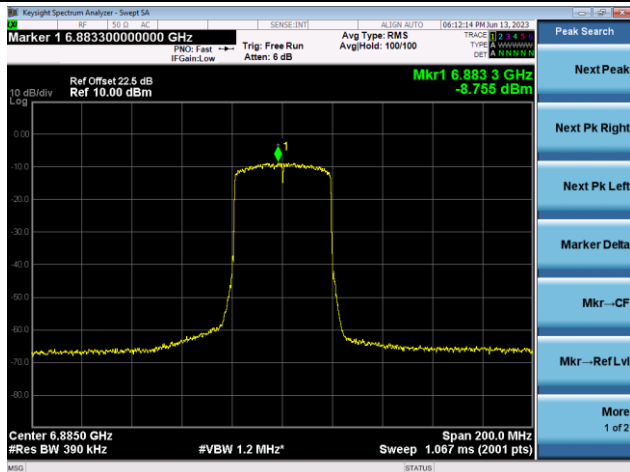

The Reference Level

The Mask Data

Channel 107 (6485MHz)

The Reference Level

The Mask Data

Channel 115 (6525MHz)

The Reference Level

The Mask Data

802.11ax-HE40 - Ant 1

Channel 123 (6565MHz)

The Reference Level

The Mask Data

Channel 147 (6685MHz)

The Reference Level

The Mask Data

Channel 187 (6885MHz)

The Reference Level

The Mask Data

802.11ax-HE40 - Ant 1

Channel 195 (6925MHz)

The Reference Level

The Mask Data

Channel 211 (7005MHz)

The Reference Level