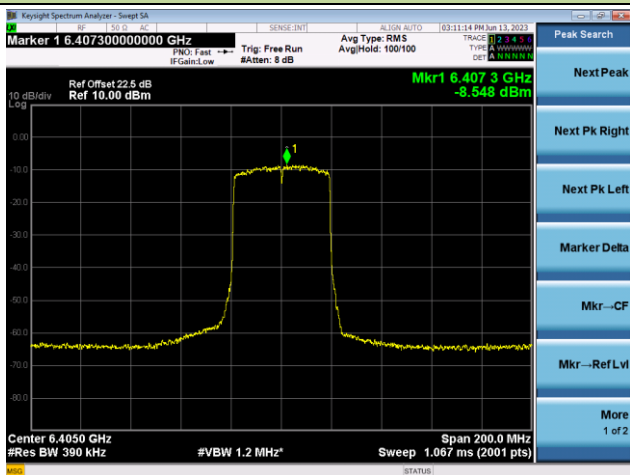

Channel 51 (6205MHz)

The Reference Level

The Mask Data

Channel 91 (6405MHz)

The Reference Level

The Mask Data

802.11ax-HE40 - Ant 1

Channel 99 (6445MHz)

The Reference Level

The Mask Data

Channel 107 (6485MHz)

The Reference Level

The Mask Data

Channel 115 (6525MHz)

The Reference Level

The Mask Data