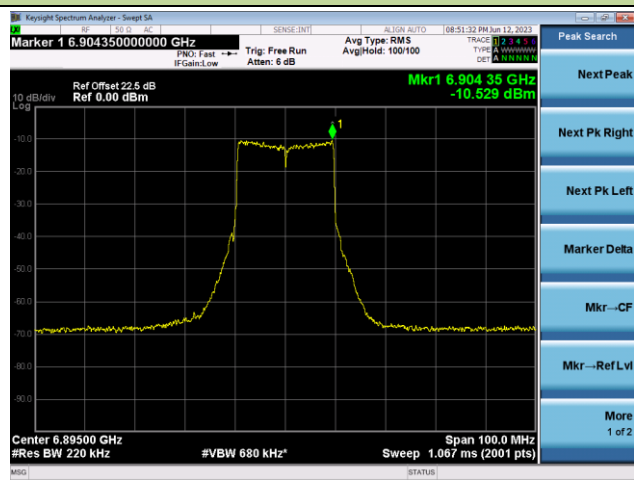

The Reference Level

The Mask Data

802.11ax-HE20 - Ant 1

Channel 189 (6895MHz)

The Reference Level

The Mask Data

Channel 209 (6995MHz)

The Reference Level

The Mask Data

Channel 229 (7095MHz)

The Reference Level

The Mask Data

802.11ax-HE40 - Ant 1

Channel 3 (5965MHz)

The Reference Level

The Mask Data