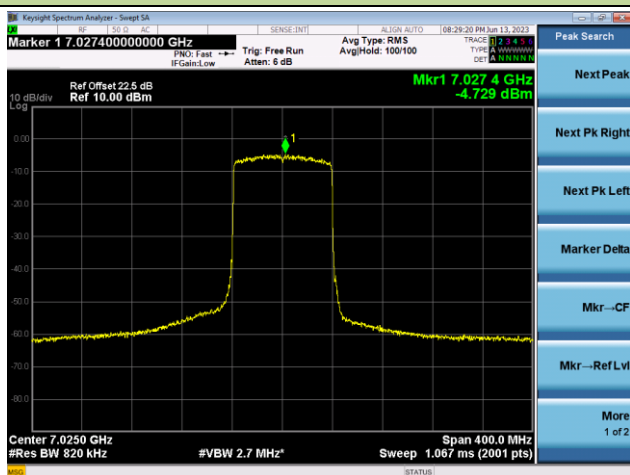

802.11ax-HE80 - Ant 1

Channel 151 (6705MHz)

The Reference Level

The Mask Data

Channel 167 (6785MHz)

The Reference Level

The Mask Data

Channel 183 (6865MHz)

The Reference Level

The Mask Data

802.11ax-HE80 - Ant 1

Channel 199 (6945MHz)

The Reference Level

The Mask Data

Channel 215 (7025MHz)

The Reference Level

The Mask Data

802.11ax-HE160 - Ant 1

Channel 15 (6025MHz)

The Reference Level

The Mask Data

Channel 47 (6185MHz)

The Reference Level

The Mask Data

Channel 79 (6345MHz)

The Reference Level

The Mask Data