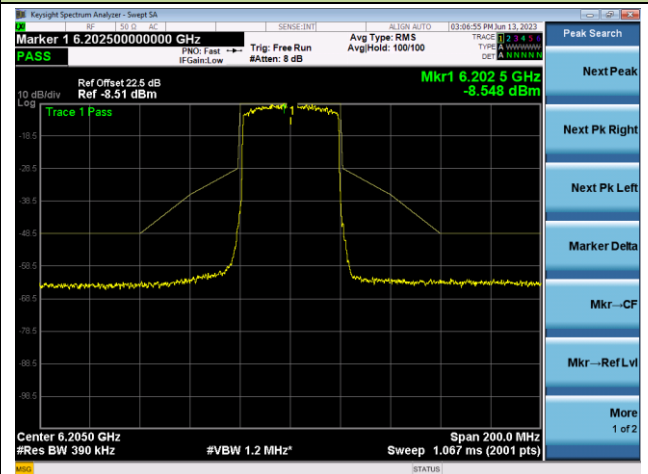

The Mask Data

Channel 229 (7095MHz)

The Reference Level

The Mask Data

802.11ax-HE40 - Ant 1

Channel 3 (5965MHz)

The Reference Level

The Mask Data

Channel 51 (6205MHz)

The Reference Level

The Mask Data

Channel 91 (6405MHz)

The Reference Level

The Mask Data

802.11ax-HE40 - Ant 1

Channel 99 (6445MHz)

The Reference Level

The Mask Data

Channel 107 (6485MHz)

The Reference Level

The Mask Data

Channel 115 (6525MHz)

The Reference Level

The Mask Data