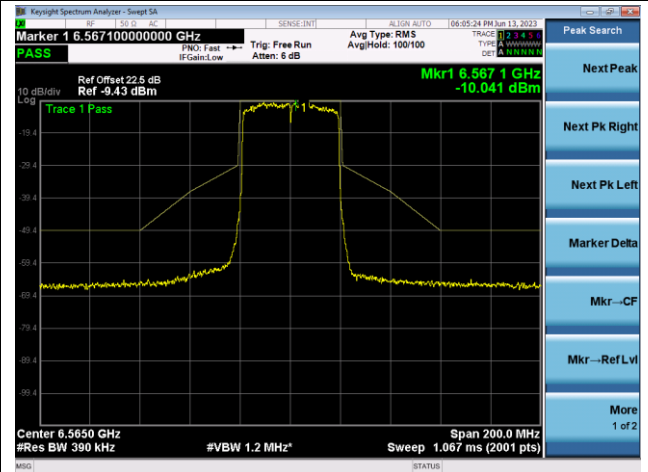

The Reference Level

The Mask Data

Channel 107 (6485MHz)

The Reference Level

The Mask Data

Channel 115 (6525MHz)

The Reference Level

The Mask Data

802.11ax-HE40 - Ant 1

Channel 123 (6565MHz)

The Reference Level

The Mask Data

Channel 147 (6685MHz)

The Reference Level

The Mask Data

Channel 187 (6885MHz)