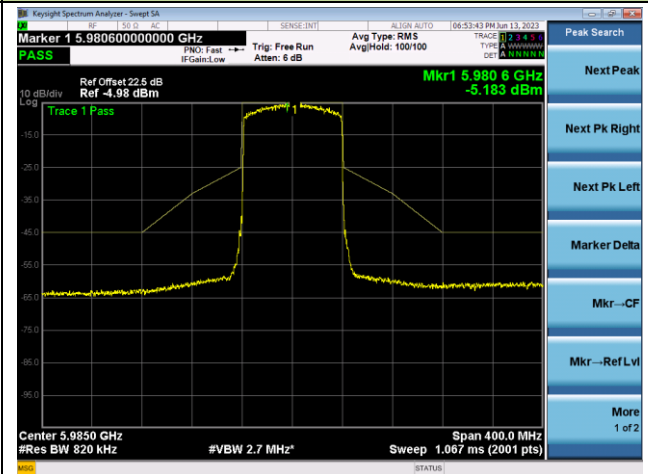

The Reference Level

The Mask Data

802.11ax-HE40 - Ant 1

Channel 195 (6925MHz)

The Reference Level

The Mask Data

Channel 211 (7005MHz)

The Reference Level

The Mask Data

Channel 227 (7085MHz)

The Reference Level

The Mask Data

802.11ax-HE80 - Ant 1

Channel 7 (5985MHz)

The Reference Level

The Mask Data

Channel 55 (6225MHz)

The Reference Level

The Mask Data

Channel 87 (6385MHz)

The Reference Level

The Mask Data

802.11ax-HE80 - Ant 1

Channel 103 (6465MHz)