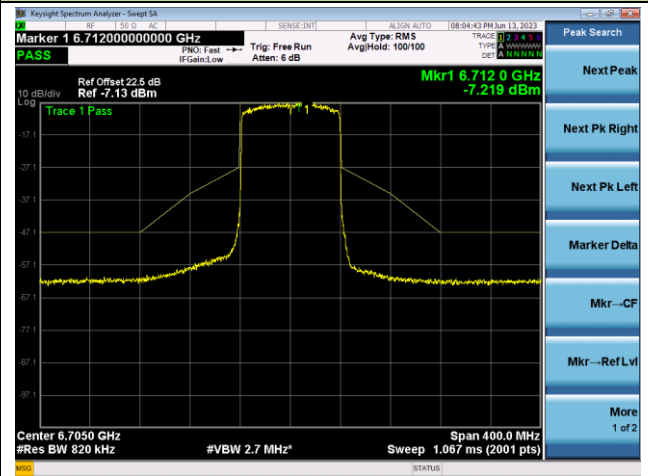

The Reference Level

The Mask Data

Channel 119 (6545MHz)

The Reference Level

The Mask Data

Channel 135 (6625MHz)

The Reference Level

The Mask Data

802.11ax-HE80 - Ant 1

Channel 151 (6705MHz)

The Reference Level

The Mask Data

Channel 167 (6785MHz)

The Reference Level

The Mask Data

Channel 183 (6865MHz)