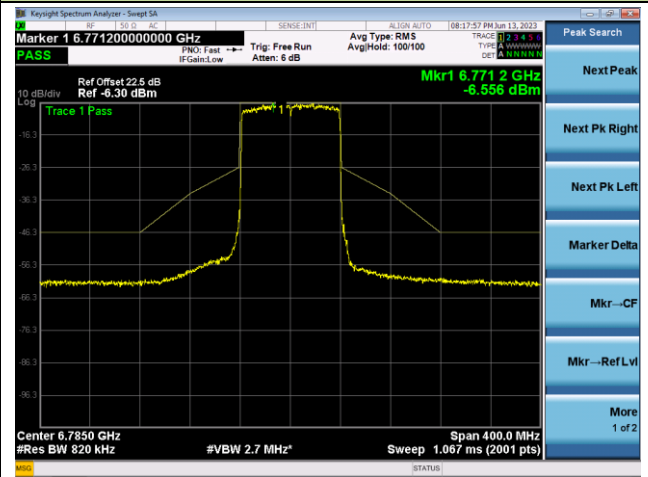

The Reference Level

The Mask Data

Channel 119 (6545MHz)

The Reference Level

The Mask Data

Channel 135 (6625MHz)

The Reference Level

The Mask Data

802.11ax-HE80 - Ant 1

Channel 151 (6705MHz)

The Reference Level

The Mask Data

Channel 167 (6785MHz)

The Reference Level

The Mask Data

Channel 183 (6865MHz)

The Reference Level

The Mask Data

802.11ax-HE80 - Ant 1

Channel 199 (6945MHz)

The Reference Level

The Mask Data

Channel 215 (7025MHz)

The Reference Level