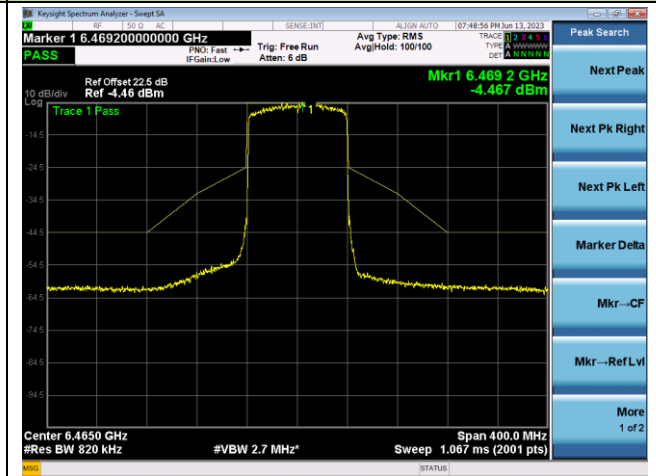

The Mask Data

Channel 227 (7085MHz)

The Reference Level

The Mask Data

802.11ax-HE80 - Ant 1

Channel 7 (5985MHz)

The Reference Level

The Mask Data

Channel 55 (6225MHz)

The Reference Level

The Mask Data

Channel 87 (6385MHz)

The Reference Level

The Mask Data

802.11ax-HE80 - Ant 1

Channel 103 (6465MHz)

The Reference Level

The Mask Data

Channel 119 (6545MHz)

The Reference Level

The Mask Data

Channel 135 (6625MHz)

The Reference Level

The Mask Data