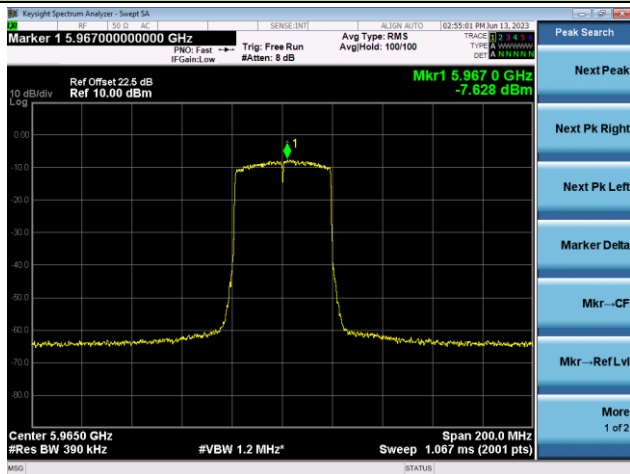

The Mask Data

Channel 229 (7095MHz)

The Reference Level

The Mask Data

802.11ax-HE40 - Ant 1

Channel 3 (5965MHz)

The Reference Level

The Mask Data

Channel 51 (6205MHz)

The Reference Level

The Mask Data

Channel 91 (6405MHz)

The Reference Level

The Mask Data

802.11ax-HE40 - Ant 1

Channel 99 (6445MHz)

The Reference Level

The Mask Data

Channel 107 (6485MHz)

The Reference Level

The Mask Data

Channel 115 (6525MHz)

The Reference Level

The Mask Data