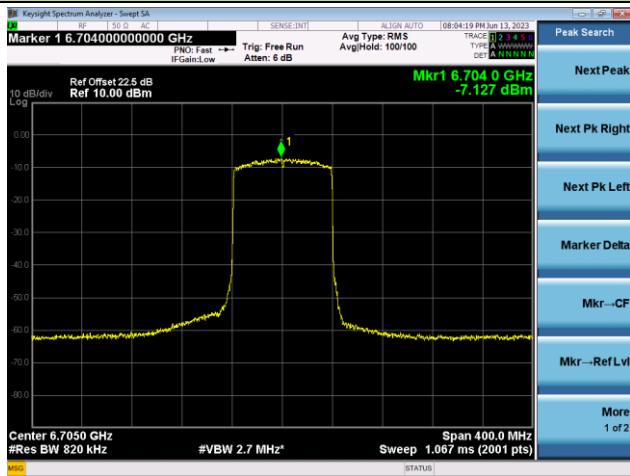

The Reference Level

The Mask Data

Channel 119 (6545MHz)

The Reference Level

The Mask Data

Channel 135 (6625MHz)

The Reference Level

The Mask Data

802.11ax-HE80 - Ant 1

Channel 151 (6705MHz)

The Reference Level

The Mask Data

Channel 167 (6785MHz)

The Reference Level

The Mask Data

Channel 183 (6865MHz)