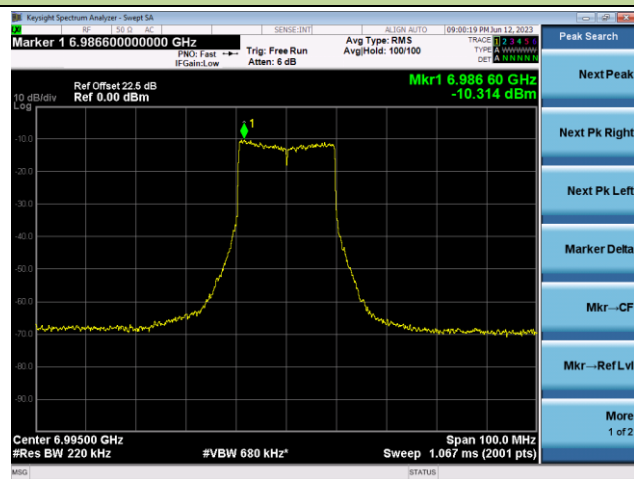

The Reference Level

The Mask Data

802.11ax-HE20 - Ant 1

Channel 189 (6895MHz)

The Reference Level

The Mask Data

Channel 209 (6995MHz)

The Reference Level

The Mask Data

Channel 229 (7095MHz)

The Reference Level

The Mask Data

802.11ax-HE40 - Ant 1

Channel 3 (5965MHz)

The Reference Level

The Mask Data