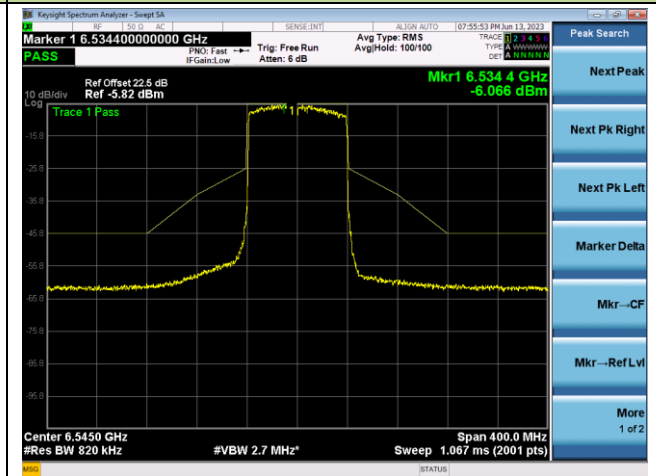

The Reference Level

The Mask Data

Channel 119 (6545MHz)

The Reference Level

The Mask Data

Channel 135 (6625MHz)

The Reference Level

The Mask Data

802.11ax-HE80 - Ant 1

Channel 151 (6705MHz)

The Reference Level

The Mask Data

Channel 167 (6785MHz)

The Reference Level

The Mask Data

Channel 183 (6865MHz)