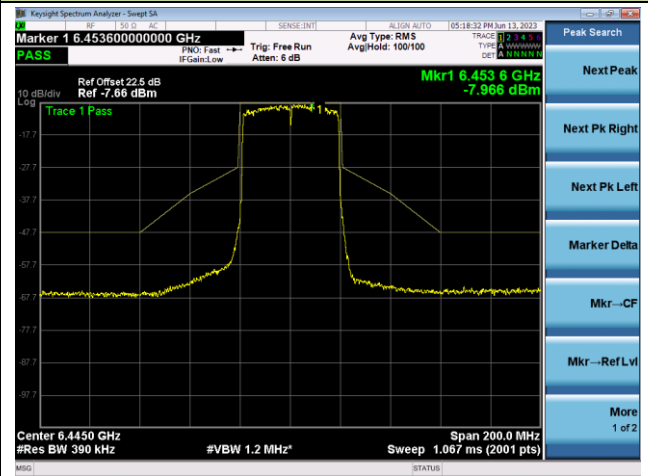

Channel 51 (6205MHz)

The Reference Level

The Mask Data

Channel 91 (6405MHz)

The Reference Level

The Mask Data

802.11ax-HE40 - Ant 1

Channel 99 (6445MHz)

The Reference Level

The Mask Data

Channel 107 (6485MHz)

The Reference Level

The Mask Data

Channel 115 (6525MHz)

The Reference Level

The Mask Data