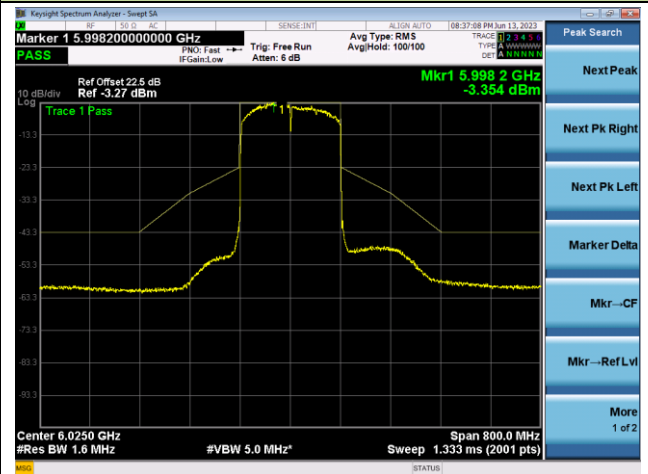

The Reference Level

The Mask Data

802.11ax-HE80 - Ant 1

Channel 199 (6945MHz)

The Reference Level

The Mask Data

Channel 215 (7025MHz)

The Reference Level

The Mask Data

802.11ax-HE160 - Ant 1

Channel 15 (6025MHz)

The Reference Level

The Mask Data

Channel 47 (6185MHz)

The Reference Level

The Mask Data

Channel 79 (6345MHz)

The Reference Level

The Mask Data