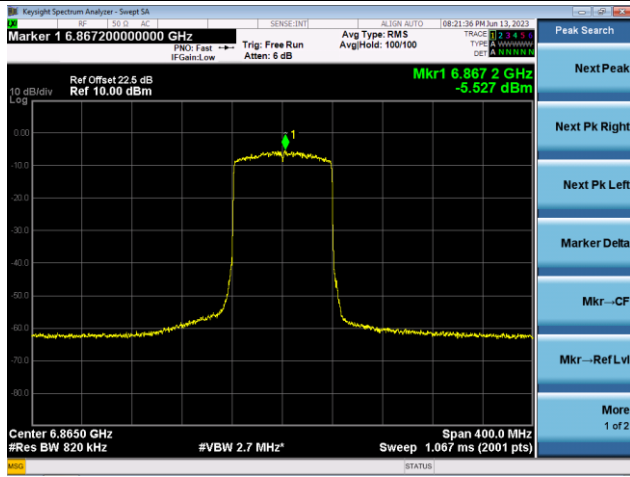

The Reference Level

The Mask Data

Channel 119 (6545MHz)

The Reference Level

The Mask Data

Channel 135 (6625MHz)

The Reference Level

The Mask Data

802.11ax-HE80 - Ant 1

Channel 151 (6705MHz)

The Reference Level

The Mask Data

Channel 167 (6785MHz)

The Reference Level

The Mask Data

Channel 183 (6865MHz)

The Reference Level

The Mask Data

802.11ax-HE80 - Ant 1

Channel 199 (6945MHz)

The Reference Level

The Mask Data

Channel 215 (7025MHz)

The Reference Level