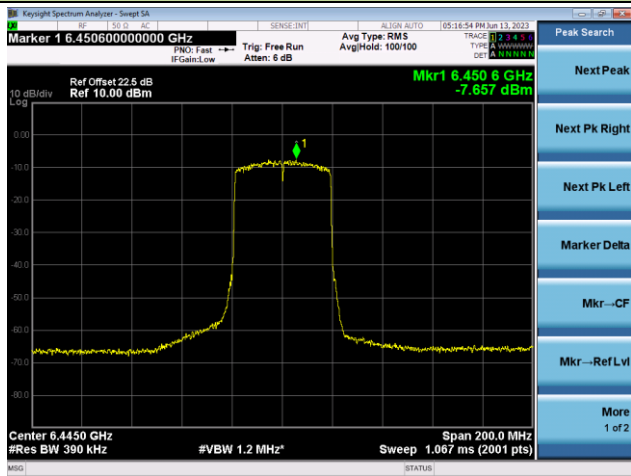

Channel 51 (6205MHz)

The Reference Level

The Mask Data

Channel 91 (6405MHz)

The Reference Level

The Mask Data

802.11ax-HE40 - Ant 1

Channel 99 (6445MHz)

The Reference Level

The Mask Data

Channel 107 (6485MHz)

The Reference Level

The Mask Data

Channel 115 (6525MHz)

The Reference Level

The Mask Data