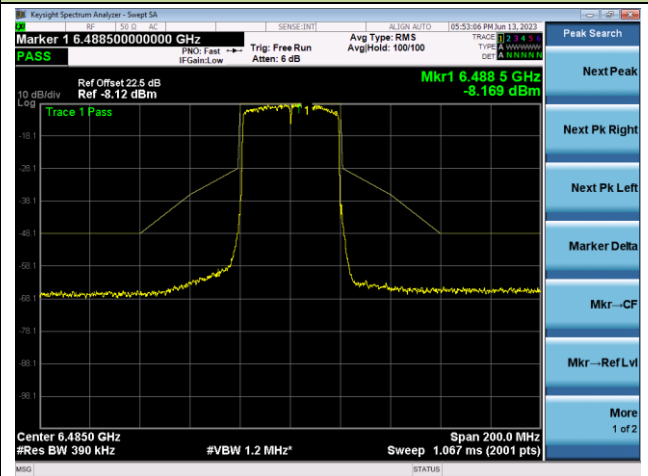

The Reference Level

The Mask Data

Channel 107 (6485MHz)

The Reference Level

The Mask Data

Channel 115 (6525MHz)

The Reference Level

The Mask Data

802.11ax-HE40 - Ant 1

Channel 123 (6565MHz)

The Reference Level

The Mask Data

Channel 147 (6685MHz)

The Reference Level

The Mask Data

Channel 187 (6885MHz)