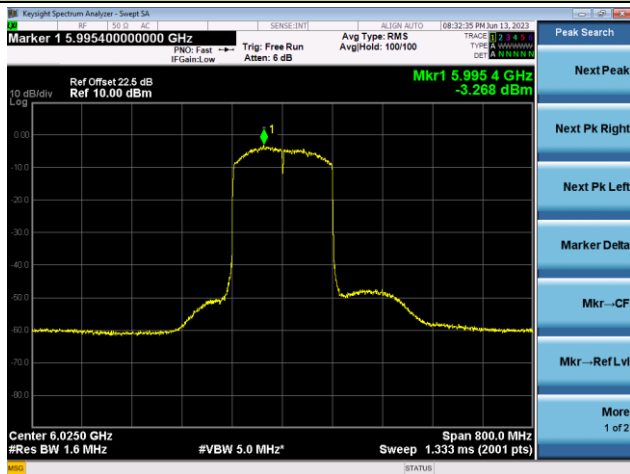

802.11ax-HE80 - Ant 1

Channel 151 (6705MHz)

The Reference Level

The Mask Data

Channel 167 (6785MHz)

The Reference Level

The Mask Data

Channel 183 (6865MHz)

The Reference Level

The Mask Data

802.11ax-HE80 - Ant 1

Channel 199 (6945MHz)

The Reference Level

The Mask Data

Channel 215 (7025MHz)

The Reference Level

The Mask Data

802.11ax-HE160 - Ant 1

Channel 15 (6025MHz)

The Reference Level

The Mask Data

Channel 47 (6185MHz)

The Reference Level

The Mask Data

Channel 79 (6345MHz)

The Reference Level

The Mask Data