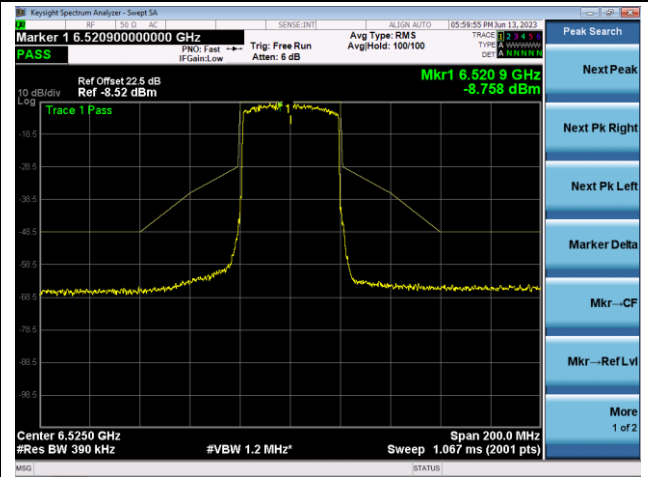

The Reference Level

The Mask Data

Channel 107 (6485MHz)

The Reference Level

The Mask Data

Channel 115 (6525MHz)

The Reference Level

The Mask Data

802.11ax-HE40 - Ant 1

Channel 123 (6565MHz)

The Reference Level

The Mask Data

Channel 147 (6685MHz)

The Reference Level

The Mask Data

Channel 187 (6885MHz)