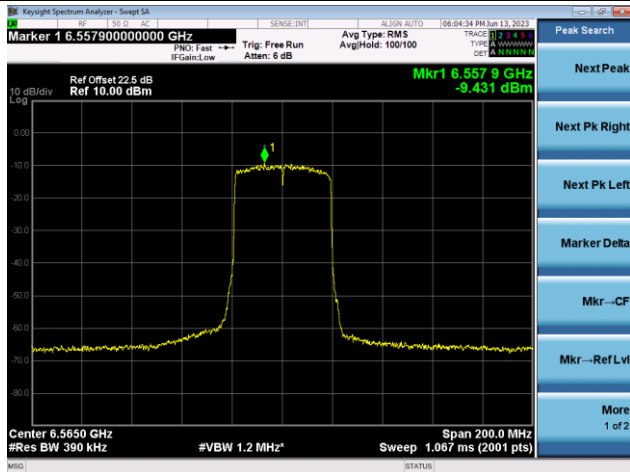

The Reference Level

The Mask Data

Channel 107 (6485MHz)

The Reference Level

The Mask Data

Channel 115 (6525MHz)

The Reference Level

The Mask Data

802.11ax-HE40 - Ant 1

Channel 123 (6565MHz)

The Reference Level

The Mask Data

Channel 147 (6685MHz)

The Reference Level

The Mask Data

Channel 187 (6885MHz)