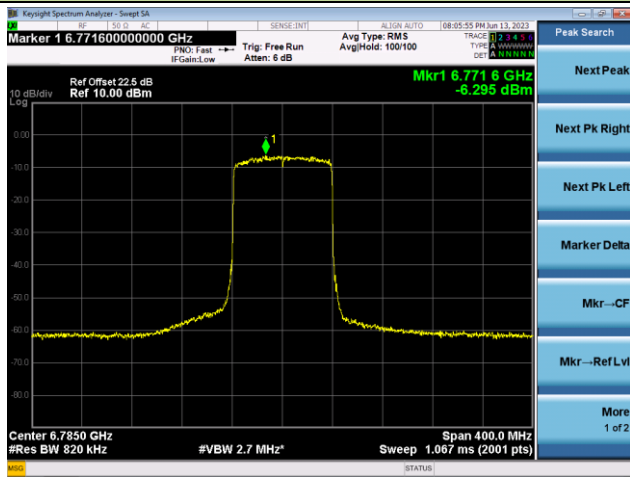

The Reference Level

The Mask Data

Channel 119 (6545MHz)

The Reference Level

The Mask Data

Channel 135 (6625MHz)

The Reference Level

The Mask Data

802.11ax-HE80 - Ant 1

Channel 151 (6705MHz)

The Reference Level

The Mask Data

Channel 167 (6785MHz)

The Reference Level

The Mask Data

Channel 183 (6865MHz)

The Reference Level

The Mask Data

802.11ax-HE80 - Ant 1

Channel 199 (6945MHz)

The Reference Level

The Mask Data

Channel 215 (7025MHz)

The Reference Level