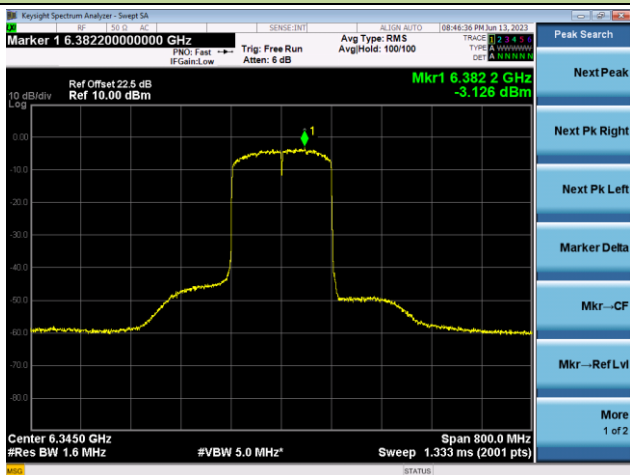

The Reference Level

The Mask Data

802.11ax-HE80 - Ant 1

Channel 199 (6945MHz)

The Reference Level

The Mask Data

Channel 215 (7025MHz)

The Reference Level

The Mask Data

802.11ax-HE160 - Ant 1

Channel 15 (6025MHz)

The Reference Level

The Mask Data

Channel 47 (6185MHz)

The Reference Level

The Mask Data

Channel 79 (6345MHz)

The Reference Level

The Mask Data