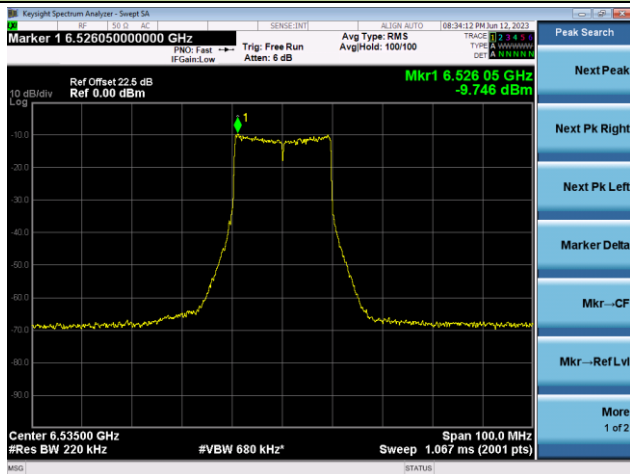

802.11ax-HE20 - Ant 1

Channel 117 (6535MHz)

The Reference Level

The Mask Data

Channel 149 (6695MHz)

The Reference Level

The Mask Data

Channel 181 (6855MHz)

The Reference Level

The Mask Data

802.11ax-HE20 - Ant 1

Channel 189 (6895MHz)

The Reference Level

The Mask Data

Channel 209 (6995MHz)

The Reference Level