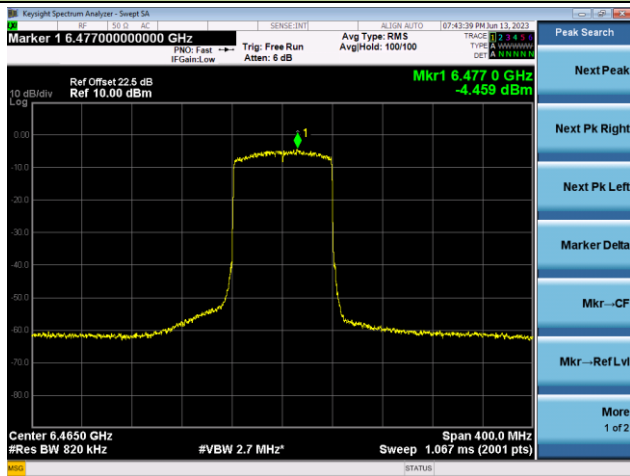

The Mask Data

Channel 227 (7085MHz)

The Reference Level

The Mask Data

802.11ax-HE80 - Ant 1

Channel 7 (5985MHz)

The Reference Level

The Mask Data

Channel 55 (6225MHz)

The Reference Level

The Mask Data

Channel 87 (6385MHz)

The Reference Level

The Mask Data

802.11ax-HE80 - Ant 1

Channel 103 (6465MHz)

The Reference Level

The Mask Data

Channel 119 (6545MHz)

The Reference Level

The Mask Data

Channel 135 (6625MHz)

The Reference Level

The Mask Data