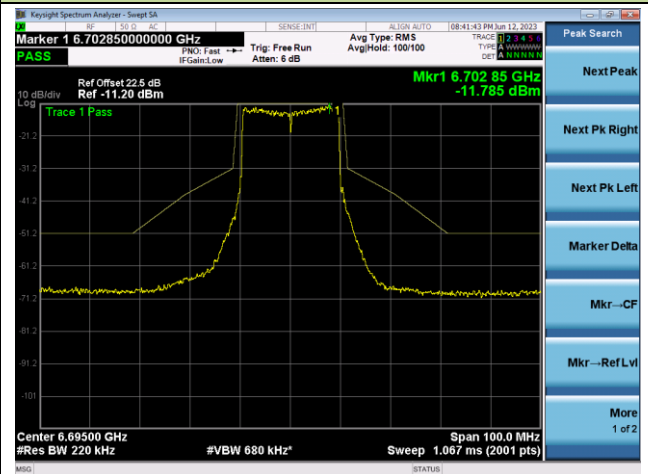

802.11ax-HE20 - Ant 1

Channel 117 (6535MHz)

The Reference Level

The Mask Data

Channel 149 (6695MHz)

The Reference Level

The Mask Data

Channel 181 (6855MHz)

The Reference Level

The Mask Data

802.11ax-HE20 - Ant 1

Channel 189 (6895MHz)

The Reference Level

The Mask Data

Channel 209 (6995MHz)

The Reference Level