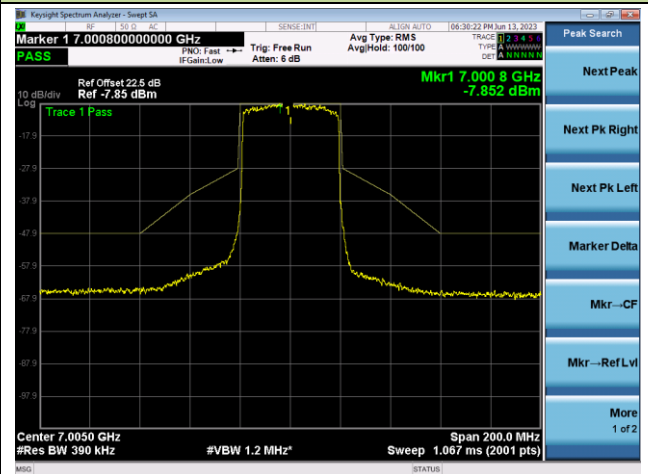

The Reference Level

The Mask Data

802.11ax-HE40 - Ant 1

Channel 195 (6925MHz)

The Reference Level

The Mask Data

Channel 211 (7005MHz)

The Reference Level

The Mask Data

Channel 227 (7085MHz)

The Reference Level

The Mask Data

802.11ax-HE80 - Ant 1

Channel 7 (5985MHz)

The Reference Level

The Mask Data