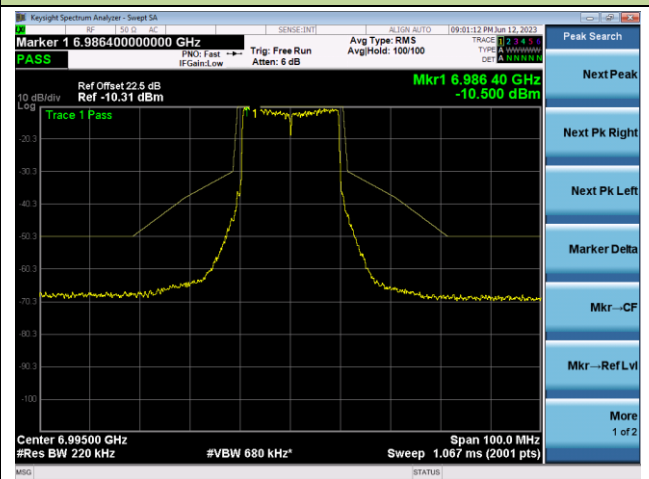

The Reference Level

The Mask Data

802.11ax-HE20 - Ant 1

Channel 189 (6895MHz)

The Reference Level

The Mask Data

Channel 209 (6995MHz)

The Reference Level

The Mask Data

Channel 229 (7095MHz)

The Reference Level

The Mask Data

802.11ax-HE40 - Ant 1

Channel 3 (5965MHz)

The Reference Level

The Mask Data