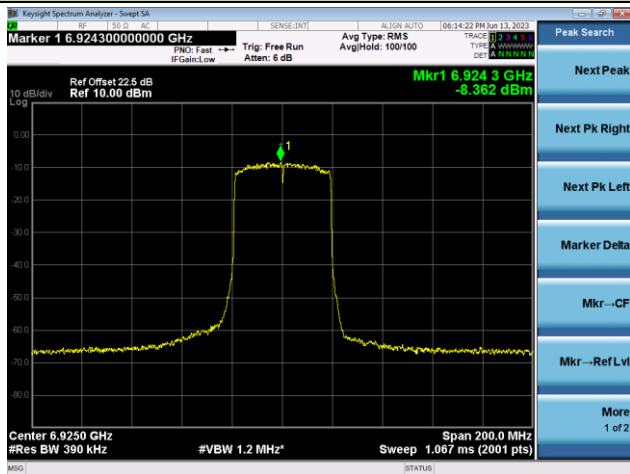

The Reference Level

The Mask Data

802.11ax-HE40 - Ant 1

Channel 195 (6925MHz)

The Reference Level

The Mask Data

Channel 211 (7005MHz)

The Reference Level

The Mask Data

Channel 227 (7085MHz)

The Reference Level

The Mask Data

802.11ax-HE80 - Ant 1

Channel 7 (5985MHz)

The Reference Level

The Mask Data