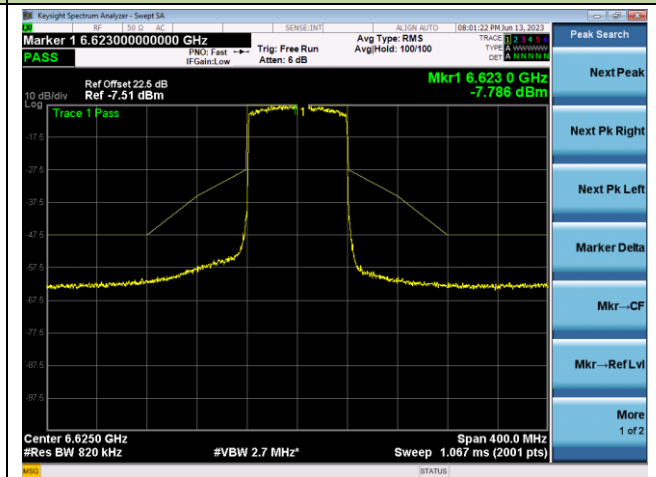

The Reference Level

The Mask Data

Channel 119 (6545MHz)

The Reference Level

The Mask Data

Channel 135 (6625MHz)

The Reference Level

The Mask Data

802.11ax-HE80 - Ant 1

Channel 151 (6705MHz)

The Reference Level

The Mask Data

Channel 167 (6785MHz)

The Reference Level

The Mask Data

Channel 183 (6865MHz)