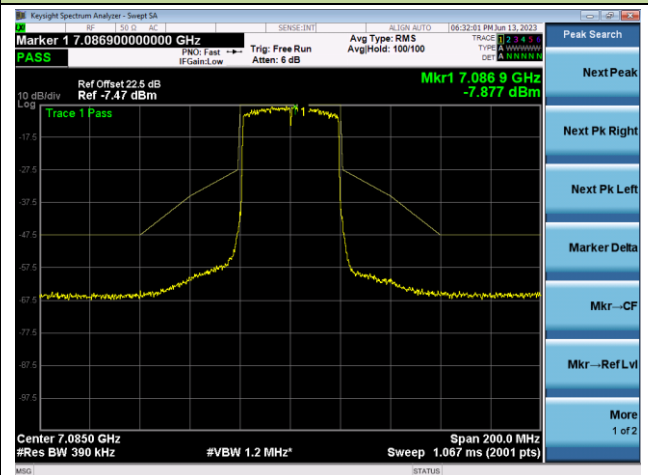

The Reference Level

The Mask Data

802.11ax-HE40 - Ant 1

Channel 195 (6925MHz)

The Reference Level

The Mask Data

Channel 211 (7005MHz)

The Reference Level

The Mask Data

Channel 227 (7085MHz)

The Reference Level

The Mask Data

802.11ax-HE80 - Ant 1

Channel 7 (5985MHz)

The Reference Level

The Mask Data

Channel 55 (6225MHz)

The Reference Level

The Mask Data

Channel 87 (6385MHz)

The Reference Level

The Mask Data

802.11ax-HE80 - Ant 1

Channel 103 (6465MHz)