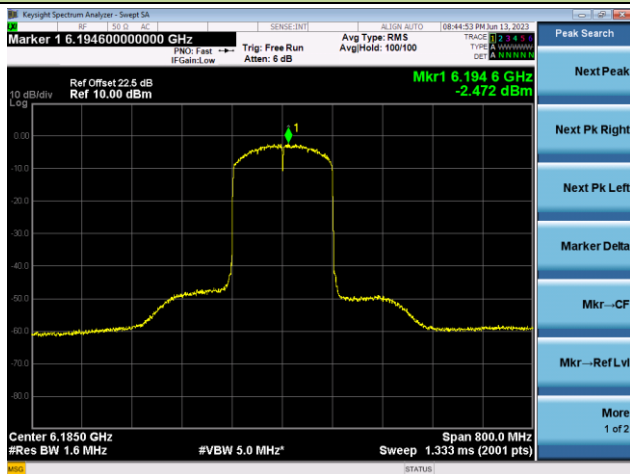

The Reference Level

The Mask Data

802.11ax-HE80 - Ant 1

Channel 199 (6945MHz)

The Reference Level

The Mask Data

Channel 215 (7025MHz)

The Reference Level

The Mask Data

802.11ax-HE160 - Ant 1

Channel 15 (6025MHz)

The Reference Level

The Mask Data

Channel 47 (6185MHz)

The Reference Level

The Mask Data

Channel 79 (6345MHz)

The Reference Level

The Mask Data