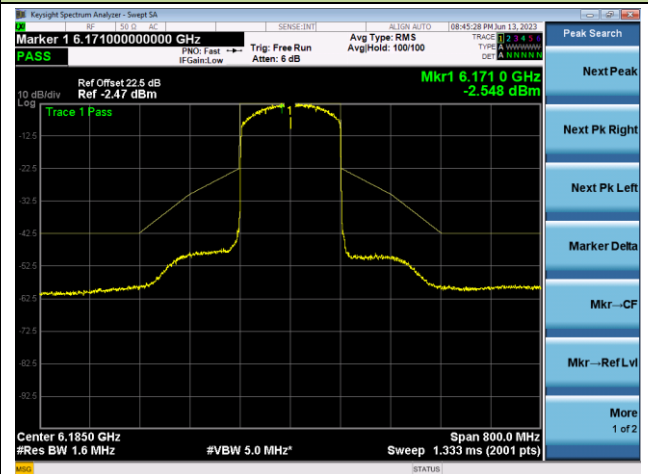

The Reference Level

The Mask Data

802.11ax-HE80 - Ant 1

Channel 199 (6945MHz)

The Reference Level

The Mask Data

Channel 215 (7025MHz)

The Reference Level

The Mask Data

802.11ax-HE160 - Ant 1

Channel 15 (6025MHz)

The Reference Level

The Mask Data

Channel 47 (6185MHz)

The Reference Level

The Mask Data

Channel 79 (6345MHz)

The Reference Level

The Mask Data