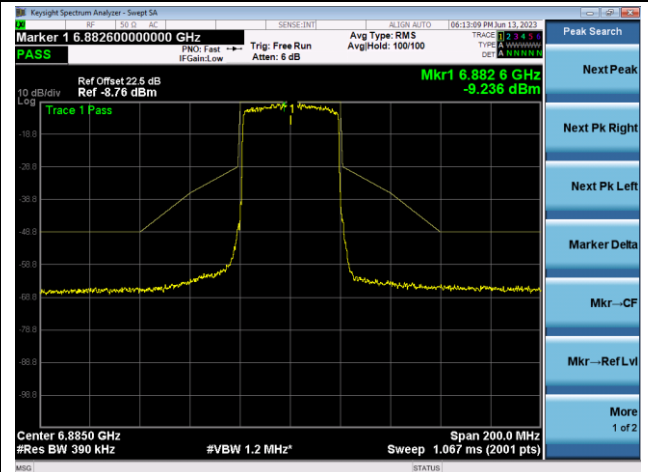

The Reference Level

The Mask Data

Channel 107 (6485MHz)

The Reference Level

The Mask Data

Channel 115 (6525MHz)

The Reference Level

The Mask Data

802.11ax-HE40 - Ant 1

Channel 123 (6565MHz)

The Reference Level

The Mask Data

Channel 147 (6685MHz)

The Reference Level

The Mask Data

Channel 187 (6885MHz)

The Reference Level

The Mask Data

802.11ax-HE40 - Ant 1

Channel 195 (6925MHz)

The Reference Level

The Mask Data

Channel 211 (7005MHz)

The Reference Level

The Mask Data

Channel 227 (7085MHz)

The Reference Level

The Mask Data

802.11ax-HE80 - Ant 1

Channel 7 (5985MHz)

The Reference Level

The Mask Data