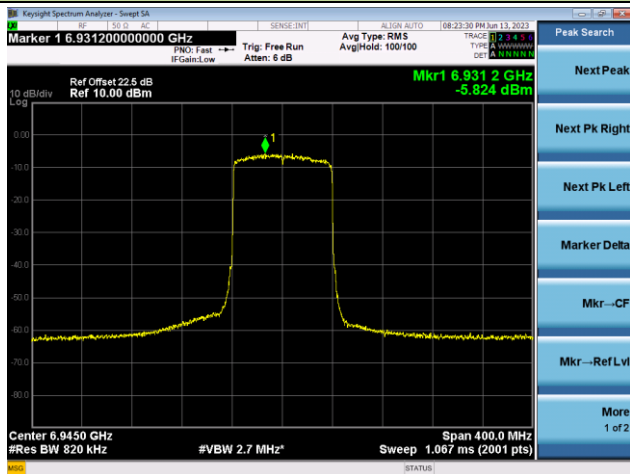

The Reference Level

The Mask Data

802.11ax-HE80 - Ant 1

Channel 199 (6945MHz)

The Reference Level

The Mask Data

Channel 215 (7025MHz)

The Reference Level

The Mask Data

802.11ax-HE160 - Ant 1

Channel 15 (6025MHz)

The Reference Level

The Mask Data

Channel 47 (6185MHz)

The Reference Level

The Mask Data