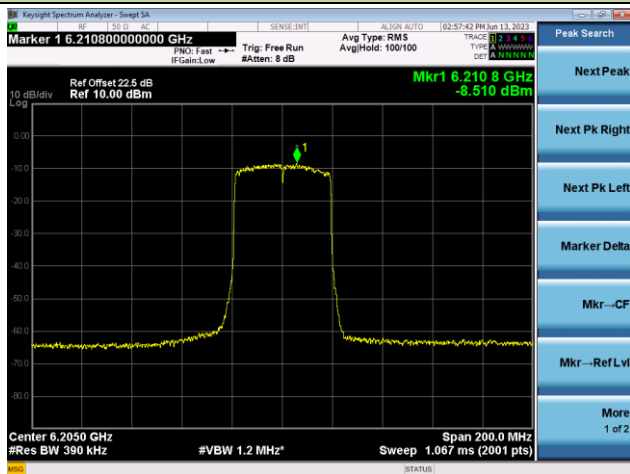

The Mask Data

Channel 229 (7095MHz)

The Reference Level

The Mask Data

802.11ax-HE40 - Ant 1

Channel 3 (5965MHz)

The Reference Level

The Mask Data

Channel 51 (6205MHz)

The Reference Level

The Mask Data

Channel 91 (6405MHz)

The Reference Level

The Mask Data

802.11ax-HE40 - Ant 1

Channel 99 (6445MHz)

The Reference Level

The Mask Data

Channel 107 (6485MHz)

The Reference Level

The Mask Data

Channel 115 (6525MHz)

The Reference Level

The Mask Data