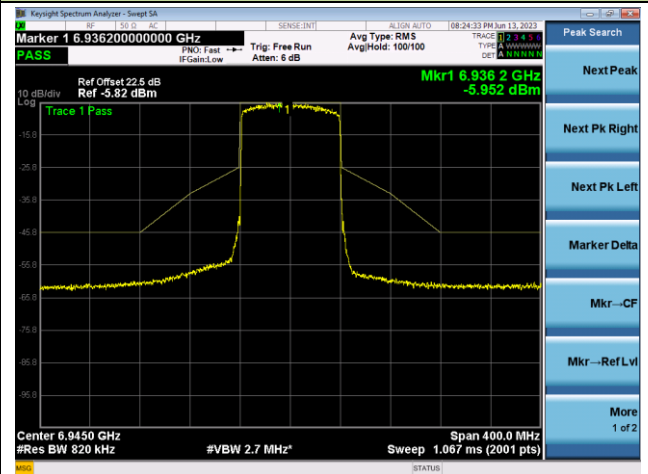

802.11ax-HE80 - Ant 1

Channel 151 (6705MHz)

The Reference Level

The Mask Data

Channel 167 (6785MHz)

The Reference Level

The Mask Data

Channel 183 (6865MHz)

The Reference Level

The Mask Data

802.11ax-HE80 - Ant 1

Channel 199 (6945MHz)

The Reference Level

The Mask Data

Channel 215 (7025MHz)

The Reference Level

The Mask Data

802.11ax-HE160 - Ant 1

Channel 15 (6025MHz)

The Reference Level

The Mask Data

Channel 47 (6185MHz)

The Reference Level

The Mask Data

Channel 79 (6345MHz)

The Reference Level

The Mask Data