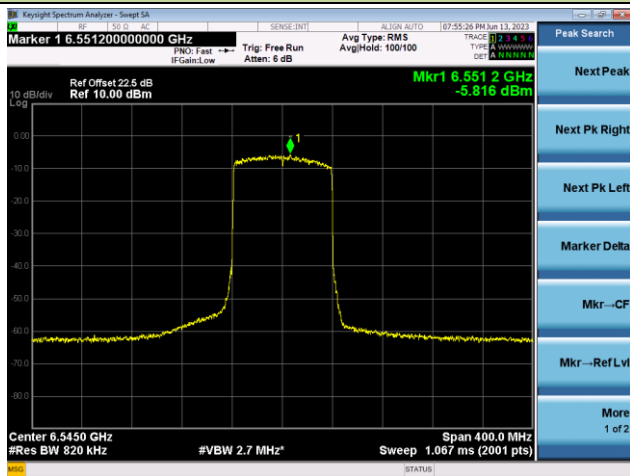

The Reference Level

The Mask Data

Channel 119 (6545MHz)

The Reference Level

The Mask Data

Channel 135 (6625MHz)

The Reference Level

The Mask Data

802.11ax-HE80 - Ant 1

Channel 151 (6705MHz)

The Reference Level

The Mask Data

Channel 167 (6785MHz)

The Reference Level

The Mask Data

Channel 183 (6865MHz)