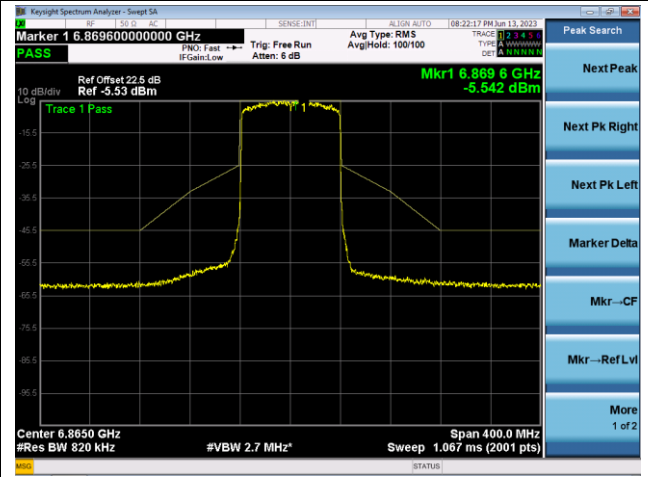

The Reference Level

The Mask Data

Channel 119 (6545MHz)

The Reference Level

The Mask Data

Channel 135 (6625MHz)

The Reference Level

The Mask Data

802.11ax-HE80 - Ant 1

Channel 151 (6705MHz)

The Reference Level

The Mask Data

Channel 167 (6785MHz)

The Reference Level

The Mask Data

Channel 183 (6865MHz)

The Reference Level

The Mask Data

802.11ax-HE80 - Ant 1

Channel 199 (6945MHz)

The Reference Level

The Mask Data

Channel 215 (7025MHz)

The Reference Level