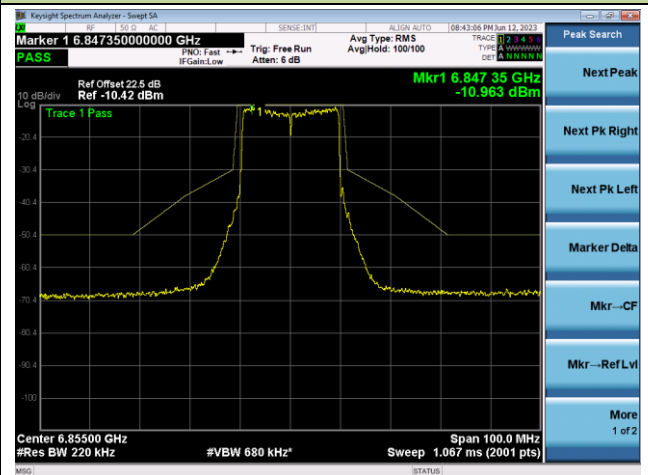

802.11ax-HE20 - Ant 1

Channel 117 (6535MHz)

The Reference Level

The Mask Data

Channel 149 (6695MHz)

The Reference Level

The Mask Data

Channel 181 (6855MHz)

The Reference Level

The Mask Data

802.11ax-HE20 - Ant 1

Channel 189 (6895MHz)

The Reference Level

The Mask Data

Channel 209 (6995MHz)

The Reference Level