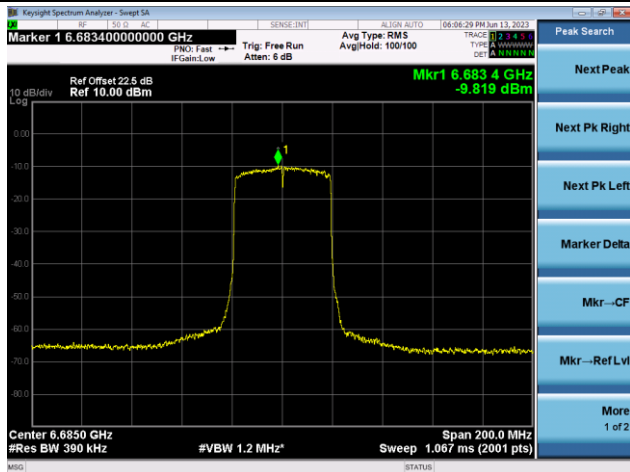

The Reference Level

The Mask Data

Channel 107 (6485MHz)

The Reference Level

The Mask Data

Channel 115 (6525MHz)

The Reference Level

The Mask Data

802.11ax-HE40 - Ant 1

Channel 123 (6565MHz)

The Reference Level

The Mask Data

Channel 147 (6685MHz)

The Reference Level

The Mask Data

Channel 187 (6885MHz)

The Reference Level

The Mask Data

802.11ax-HE40 - Ant 1

Channel 195 (6925MHz)

The Reference Level

The Mask Data

Channel 211 (7005MHz)

The Reference Level