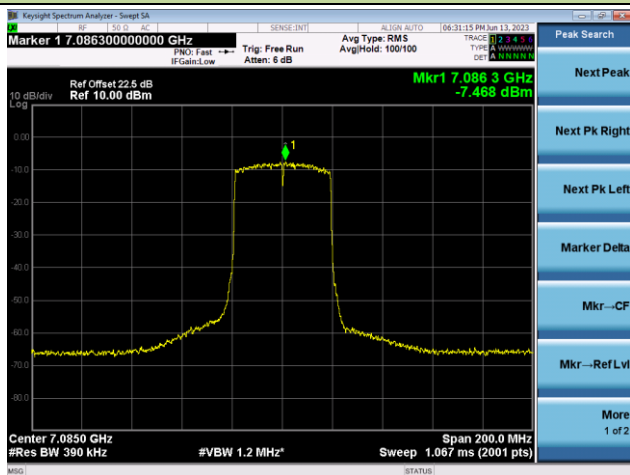

The Reference Level

The Mask Data

802.11ax-HE40 - Ant 1

Channel 195 (6925MHz)

The Reference Level

The Mask Data

Channel 211 (7005MHz)

The Reference Level

The Mask Data

Channel 227 (7085MHz)

The Reference Level

The Mask Data

802.11ax-HE80 - Ant 1

Channel 7 (5985MHz)

The Reference Level

The Mask Data