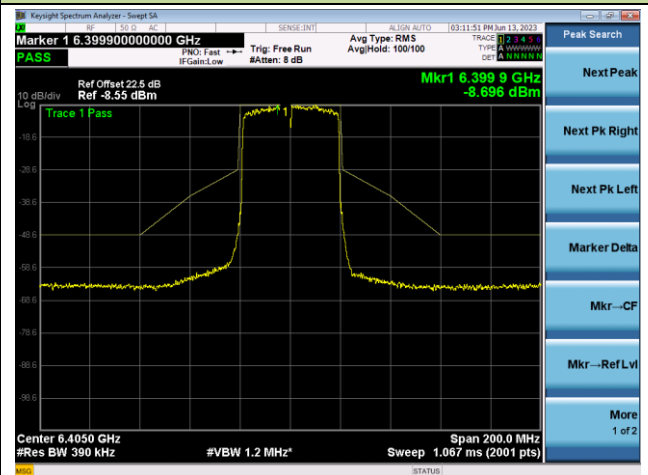

Channel 51 (6205MHz)

The Reference Level

The Mask Data

Channel 91 (6405MHz)

The Reference Level

The Mask Data

802.11ax-HE40 - Ant 1

Channel 99 (6445MHz)

The Reference Level

The Mask Data

Channel 107 (6485MHz)

The Reference Level

The Mask Data

Channel 115 (6525MHz)

The Reference Level

The Mask Data