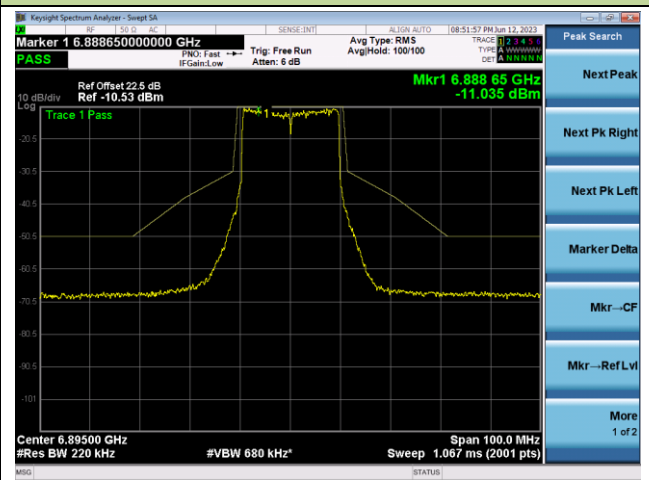

The Reference Level

The Mask Data

802.11ax-HE20 - Ant 1

Channel 189 (6895MHz)

The Reference Level

The Mask Data

Channel 209 (6995MHz)

The Reference Level

The Mask Data

Channel 229 (7095MHz)

The Reference Level

The Mask Data

802.11ax-HE40 - Ant 1

Channel 3 (5965MHz)

The Reference Level

The Mask Data