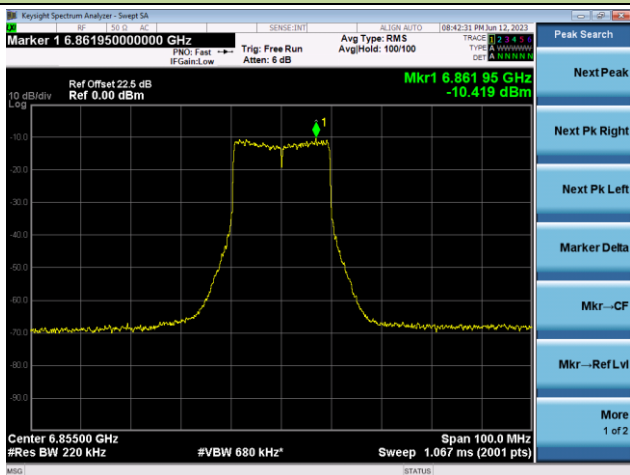

802.11ax-HE20 - Ant 1

Channel 117 (6535MHz)

The Reference Level

The Mask Data

Channel 149 (6695MHz)

The Reference Level

The Mask Data

Channel 181 (6855MHz)

The Reference Level

The Mask Data

802.11ax-HE20 - Ant 1

Channel 189 (6895MHz)

The Reference Level

The Mask Data

Channel 209 (6995MHz)

The Reference Level