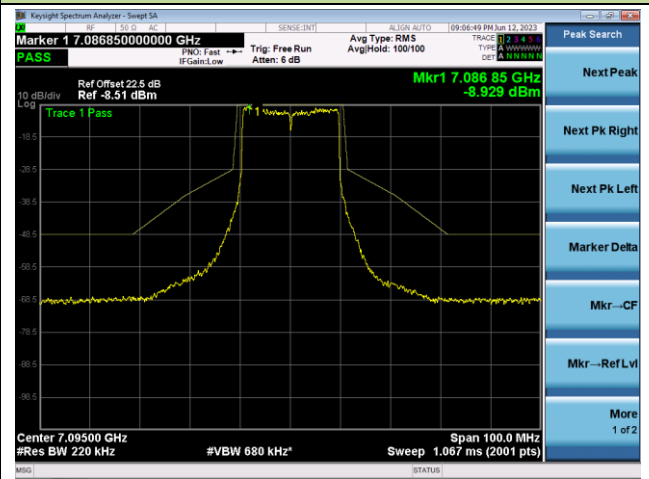

The Mask Data

Channel 229 (7095MHz)

The Reference Level

The Mask Data

802.11ax-HE40 - Ant 1

Channel 3 (5965MHz)

The Reference Level

The Mask Data

Channel 51 (6205MHz)

The Reference Level

The Mask Data

Channel 91 (6405MHz)

The Reference Level

The Mask Data

802.11ax-HE40 - Ant 1

Channel 99 (6445MHz)

The Reference Level

The Mask Data

Channel 107 (6485MHz)

The Reference Level

The Mask Data

Channel 115 (6525MHz)

The Reference Level

The Mask Data