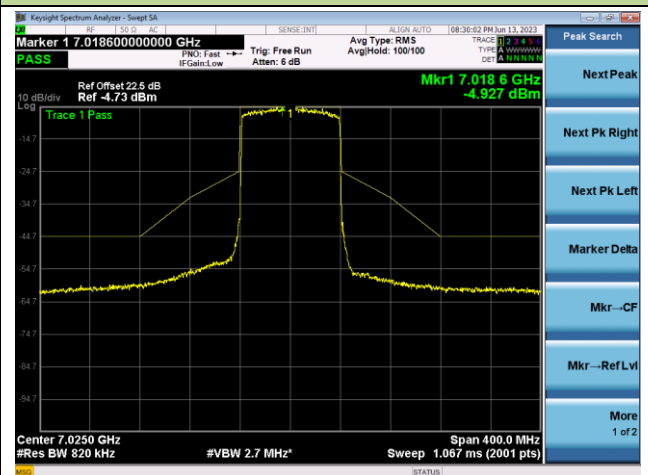

802.11ax-HE80 - Ant 1

Channel 151 (6705MHz)

The Reference Level

The Mask Data

Channel 167 (6785MHz)

The Reference Level

The Mask Data

Channel 183 (6865MHz)

The Reference Level

The Mask Data

802.11ax-HE80 - Ant 1

Channel 199 (6945MHz)

The Reference Level

The Mask Data

Channel 215 (7025MHz)

The Reference Level

The Mask Data

802.11ax-HE160 - Ant 1

Channel 15 (6025MHz)

The Reference Level

The Mask Data

Channel 47 (6185MHz)

The Reference Level

The Mask Data

Channel 79 (6345MHz)

The Reference Level

The Mask Data