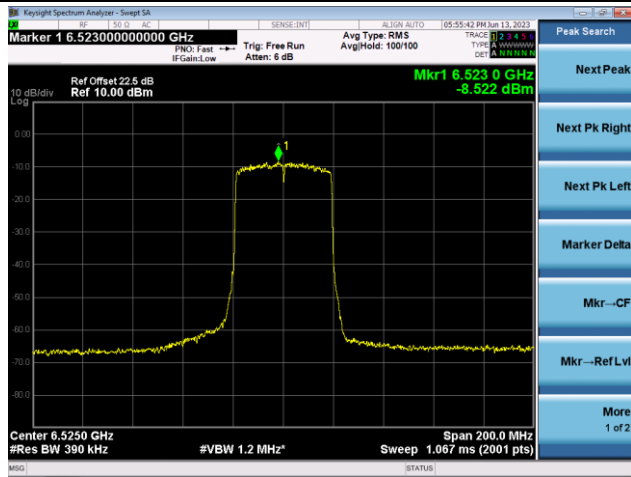

The Reference Level

The Mask Data

Channel 107 (6485MHz)

The Reference Level

The Mask Data

Channel 115 (6525MHz)

The Reference Level

The Mask Data

802.11ax-HE40 - Ant 1

Channel 123 (6565MHz)

The Reference Level

The Mask Data

Channel 147 (6685MHz)

The Reference Level

The Mask Data

Channel 187 (6885MHz)