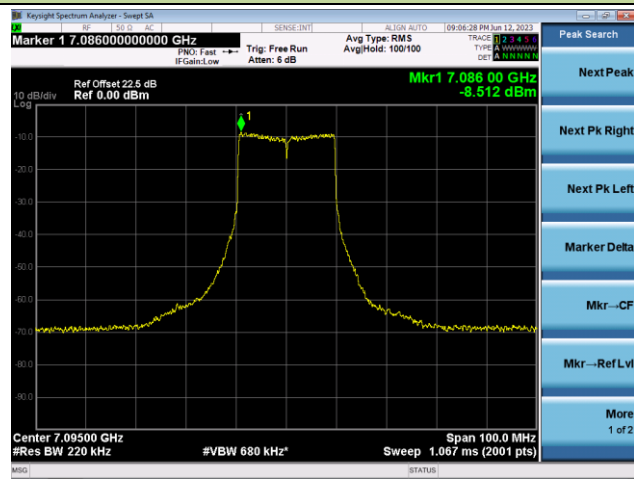

The Reference Level

The Mask Data

802.11ax-HE20 - Ant 1

Channel 189 (6895MHz)

The Reference Level

The Mask Data

Channel 209 (6995MHz)

The Reference Level

The Mask Data

Channel 229 (7095MHz)

The Reference Level

The Mask Data

802.11ax-HE40 - Ant 1

Channel 3 (5965MHz)

The Reference Level

The Mask Data