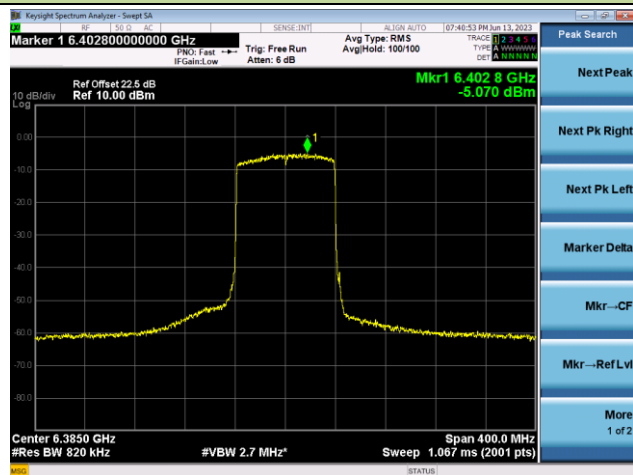

The Mask Data

Channel 227 (7085MHz)

The Reference Level

The Mask Data

802.11ax-HE80 - Ant 1

Channel 7 (5985MHz)

The Reference Level

The Mask Data

Channel 55 (6225MHz)

The Reference Level

The Mask Data

Channel 87 (6385MHz)

The Reference Level

The Mask Data

802.11ax-HE80 - Ant 1

Channel 103 (6465MHz)

The Reference Level

The Mask Data

Channel 119 (6545MHz)

The Reference Level

The Mask Data

Channel 135 (6625MHz)

The Reference Level

The Mask Data