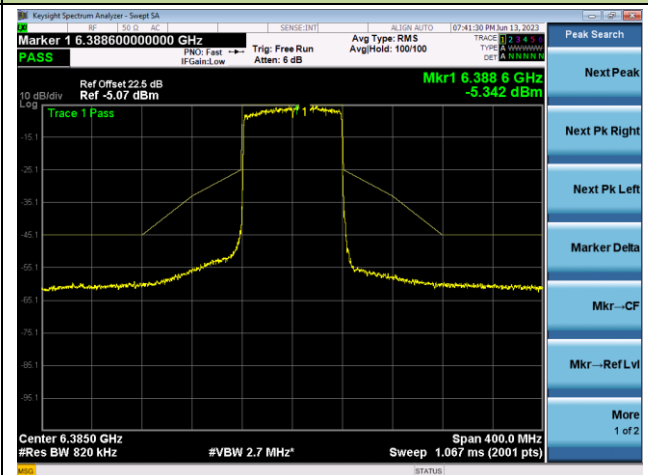

The Mask Data

Channel 227 (7085MHz)

The Reference Level

The Mask Data

802.11ax-HE80 - Ant 1

Channel 7 (5985MHz)

The Reference Level

The Mask Data

Channel 55 (6225MHz)

The Reference Level

The Mask Data

Channel 87 (6385MHz)

The Reference Level

The Mask Data

802.11ax-HE80 - Ant 1

Channel 103 (6465MHz)

The Reference Level

The Mask Data

Channel 119 (6545MHz)

The Reference Level

The Mask Data

Channel 135 (6625MHz)

The Reference Level

The Mask Data