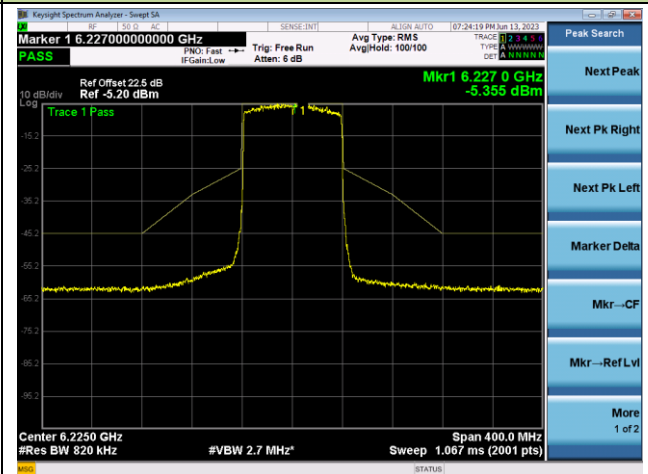

The Reference Level

The Mask Data

802.11ax-HE40 - Ant 1

Channel 195 (6925MHz)

The Reference Level

The Mask Data

Channel 211 (7005MHz)

The Reference Level

The Mask Data

Channel 227 (7085MHz)

The Reference Level

The Mask Data

802.11ax-HE80 - Ant 1

Channel 7 (5985MHz)

The Reference Level

The Mask Data

Channel 55 (6225MHz)

The Reference Level

The Mask Data

Channel 87 (6385MHz)

The Reference Level

The Mask Data

802.11ax-HE80 - Ant 1

Channel 103 (6465MHz)