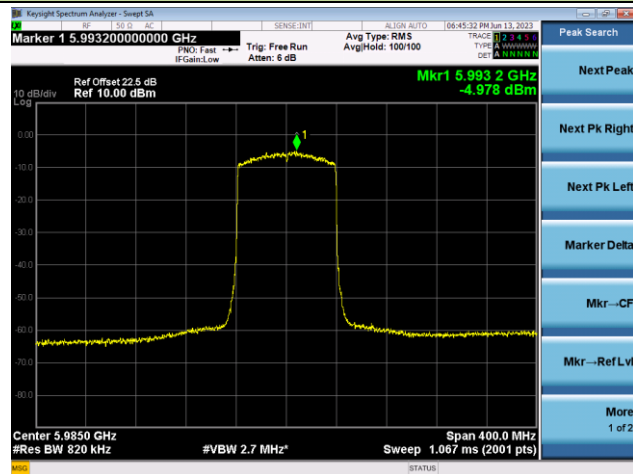

The Reference Level

The Mask Data

802.11ax-HE40 - Ant 1

Channel 195 (6925MHz)

The Reference Level

The Mask Data

Channel 211 (7005MHz)

The Reference Level

The Mask Data

Channel 227 (7085MHz)

The Reference Level

The Mask Data

802.11ax-HE80 - Ant 1

Channel 7 (5985MHz)

The Reference Level

The Mask Data

Channel 55 (6225MHz)

The Reference Level

The Mask Data

Channel 87 (6385MHz)

The Reference Level

The Mask Data

802.11ax-HE80 - Ant 1

Channel 103 (6465MHz)