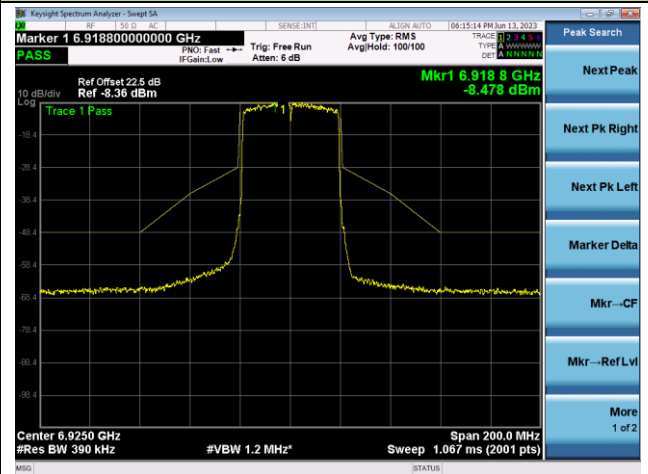

The Reference Level

The Mask Data

802.11ax-HE40 - Ant 1

Channel 195 (6925MHz)

The Reference Level

The Mask Data

Channel 211 (7005MHz)

The Reference Level

The Mask Data

Channel 227 (7085MHz)

The Reference Level

The Mask Data

802.11ax-HE80 - Ant 1

Channel 7 (5985MHz)

The Reference Level

The Mask Data