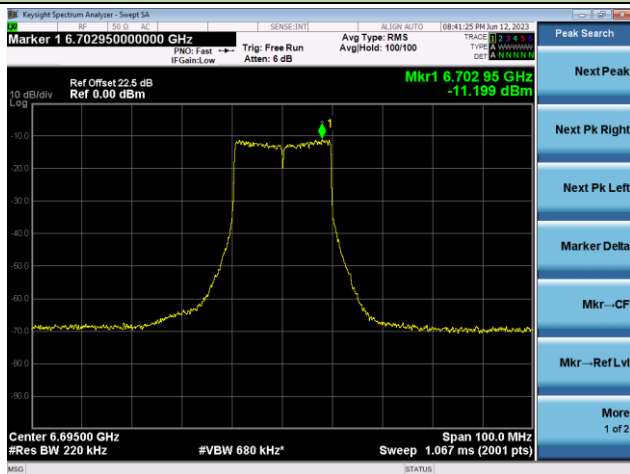

802.11ax-HE20 - Ant 1

Channel 117 (6535MHz)

The Reference Level

The Mask Data

Channel 149 (6695MHz)

The Reference Level

The Mask Data

Channel 181 (6855MHz)

The Reference Level

The Mask Data

802.11ax-HE20 - Ant 1

Channel 189 (6895MHz)

The Reference Level

The Mask Data

Channel 209 (6995MHz)

The Reference Level