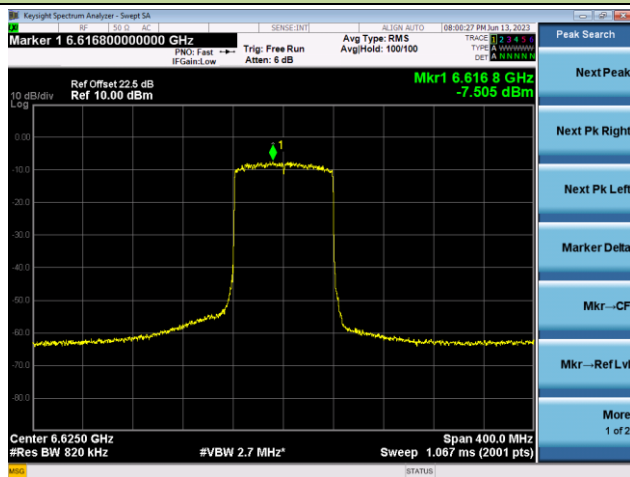

The Reference Level

The Mask Data

Channel 119 (6545MHz)

The Reference Level

The Mask Data

Channel 135 (6625MHz)

The Reference Level

The Mask Data

802.11ax-HE80 - Ant 1

Channel 151 (6705MHz)

The Reference Level

The Mask Data

Channel 167 (6785MHz)

The Reference Level

The Mask Data

Channel 183 (6865MHz)