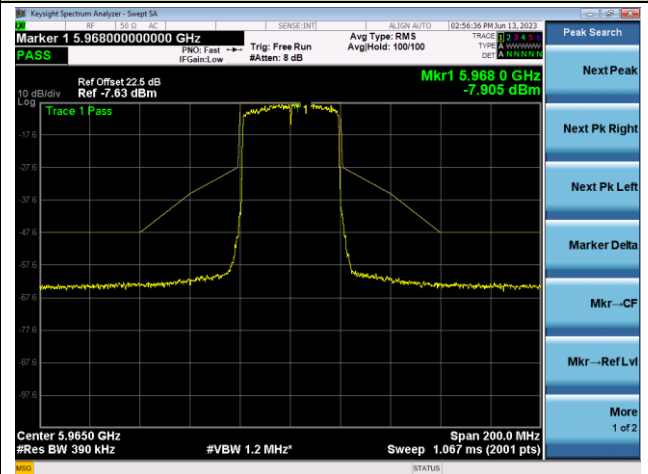

The Mask Data

Channel 229 (7095MHz)

The Reference Level

The Mask Data

802.11ax-HE40 - Ant 1

Channel 3 (5965MHz)

The Reference Level

The Mask Data

Channel 51 (6205MHz)

The Reference Level

The Mask Data

Channel 91 (6405MHz)

The Reference Level

The Mask Data

802.11ax-HE40 - Ant 1

Channel 99 (6445MHz)

The Reference Level

The Mask Data

Channel 107 (6485MHz)

The Reference Level

The Mask Data

Channel 115 (6525MHz)

The Reference Level

The Mask Data