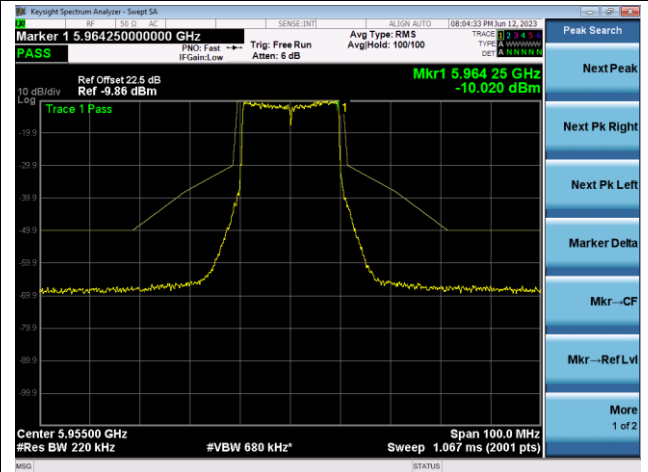

Channel 1 (5955MHz)

The Reference Level

The Mask Data

Channel 49 (6195MHz)

The Reference Level

The Mask Data

Channel 93 (6415MHz)

The Reference Level