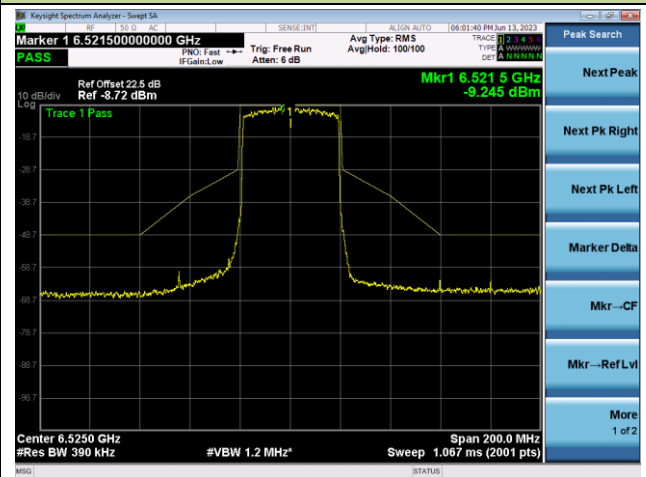

The Mask Data