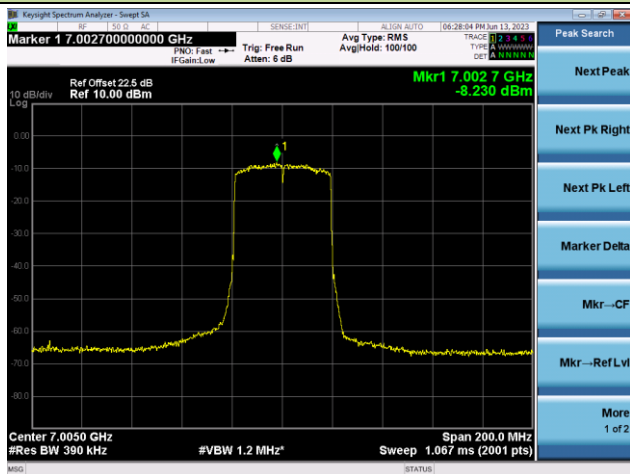

Channel 211 (7005MHz)

The Reference Level