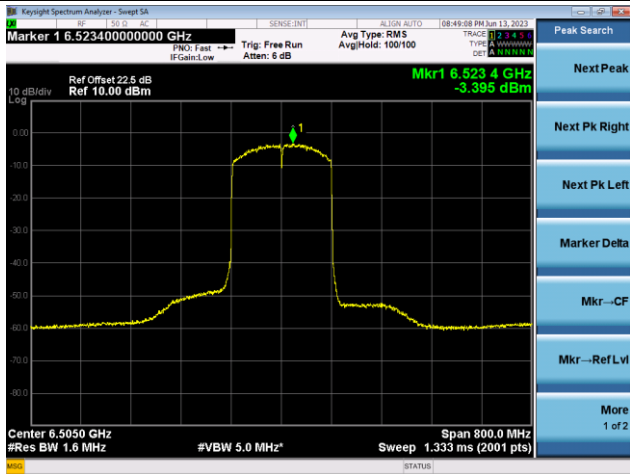

## The Mask Data

802.11ax-HE160 - Ant 0

Channel 111 (6505MHz)

The Reference Level

The Mask Data

Channel 143 (6665MHz)

The Reference Level

The Mask Data