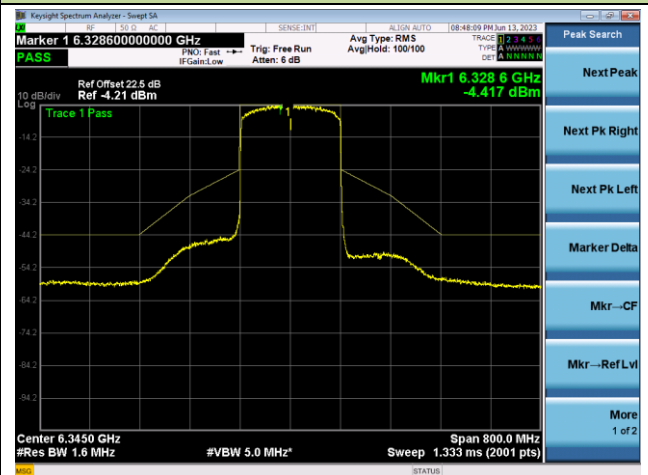

The Mask Data