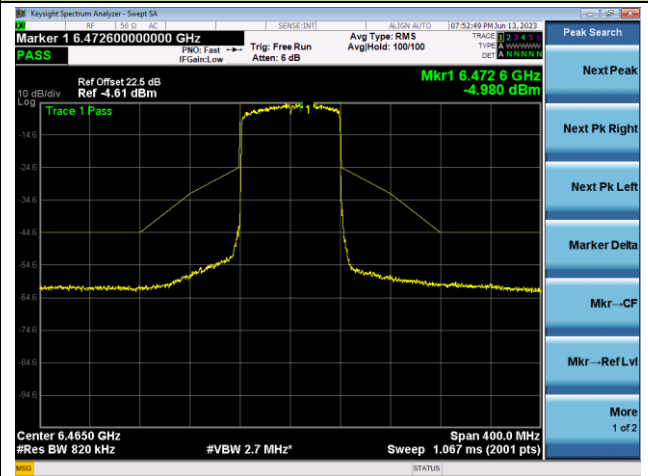

## The Mask Data

802.11ax-HE80 - Ant 0

Channel 103 (6465MHz)

The Reference Level

The Mask Data

Channel 119 (6545MHz)

The Reference Level

The Mask Data