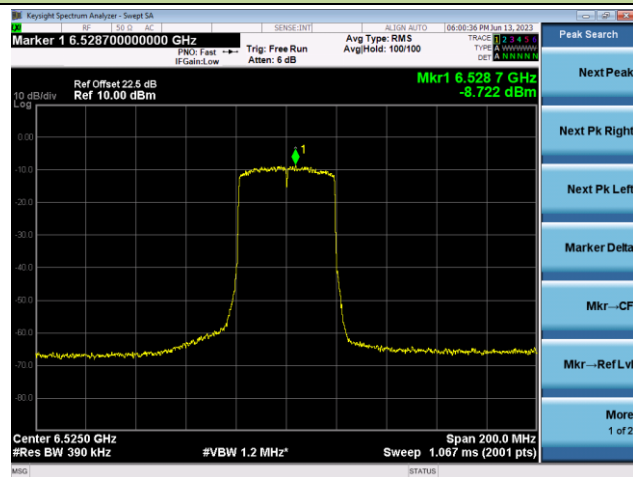

Channel 115 (6525MHz)

The Reference Level