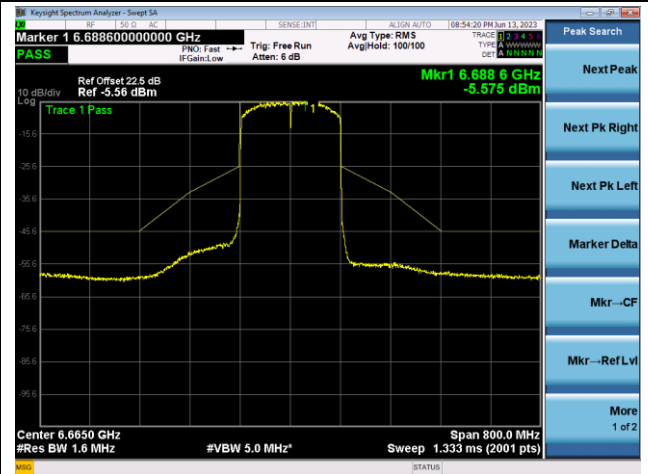

## The Mask Data

802.11ax-HE160 - Ant 0

Channel 111 (6505MHz)

The Reference Level

The Mask Data

Channel 143 (6665MHz)

The Reference Level

The Mask Data