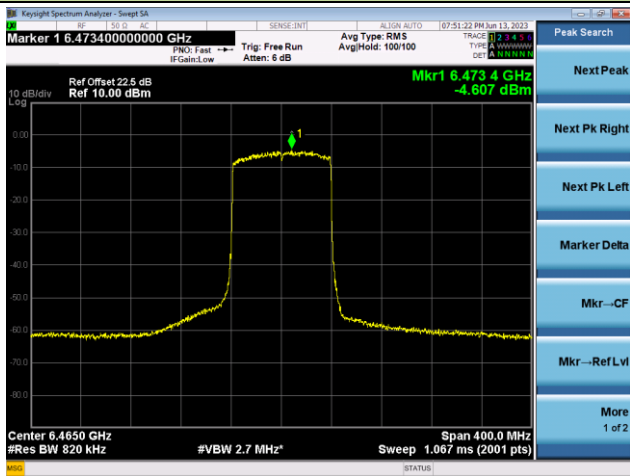

802.11ax-HE80 - Ant 0

Channel 103 (6465MHz)

The Reference Level