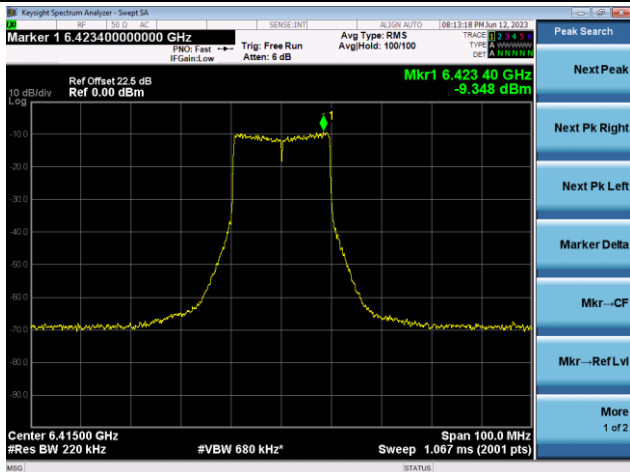

Channel 1 (5955MHz)

The Reference Level

The Mask Data

Channel 49 (6195MHz)

The Reference Level

The Mask Data

Channel 93 (6415MHz)

The Reference Level