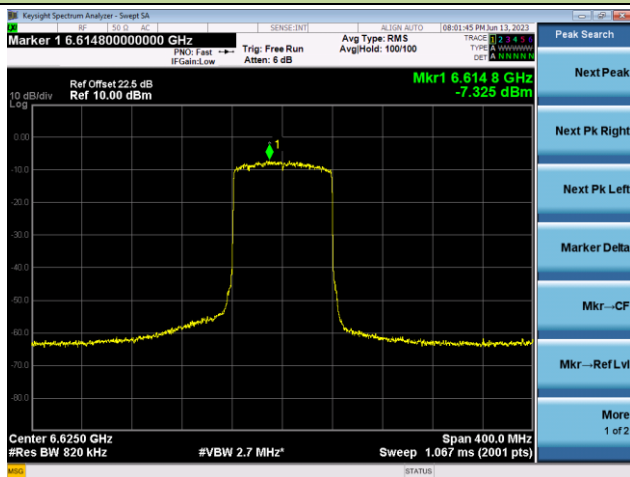

Channel 135 (6625MHz)

The Reference Level