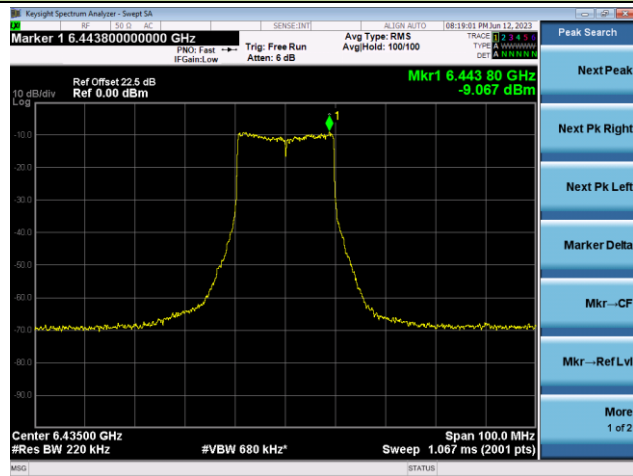

802.11ax-HE20 - Ant 1

Channel 97 (6435MHz)

The Reference Level