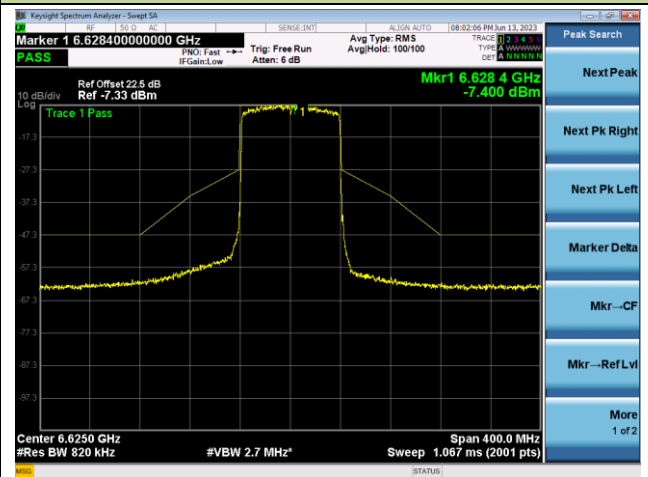

The Mask Data