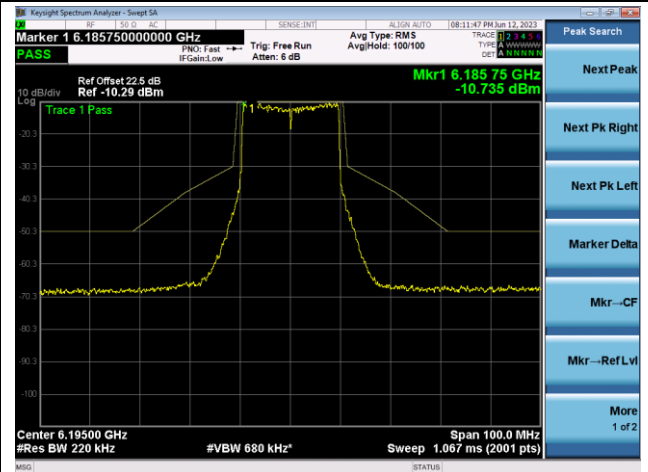

Channel 1 (5955MHz)

The Reference Level

The Mask Data

Channel 49 (6195MHz)

The Reference Level

The Mask Data

Channel 93 (6415MHz)

The Reference Level