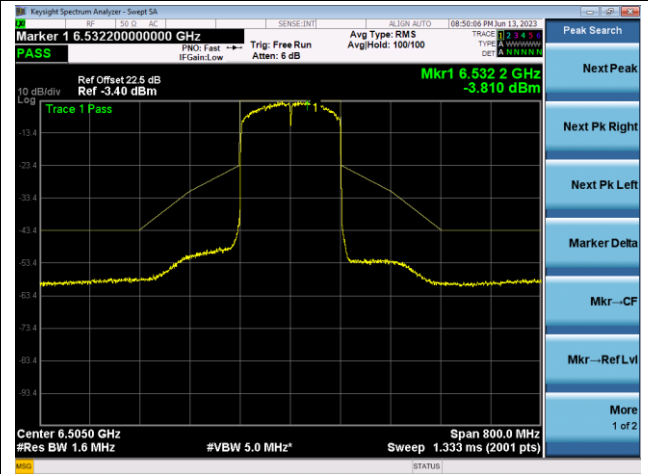

## The Mask Data

802.11ax-HE160 - Ant 0

Channel 111 (6505MHz)

The Reference Level

The Mask Data

Channel 143 (6665MHz)

The Reference Level

The Mask Data