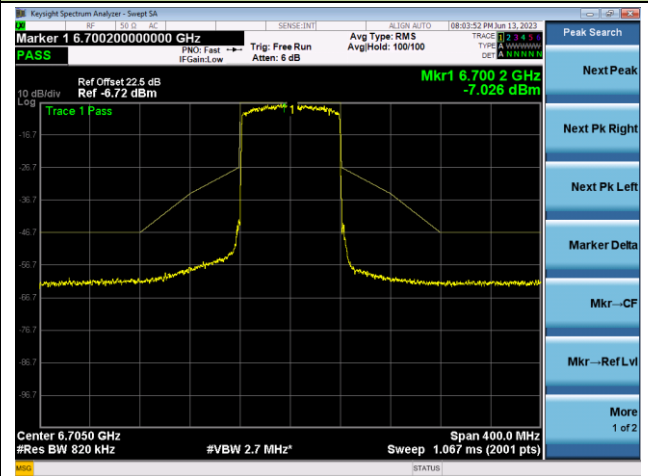

The Mask Data