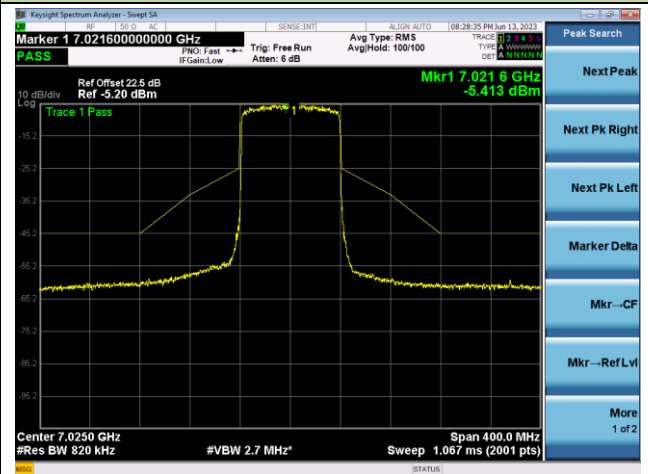

## The Mask Data

802.11ax-HE80 - Ant 0

Channel 199 (6945MHz)

The Reference Level

The Mask Data

Channel 215 (7025MHz)

The Reference Level

The Mask Data