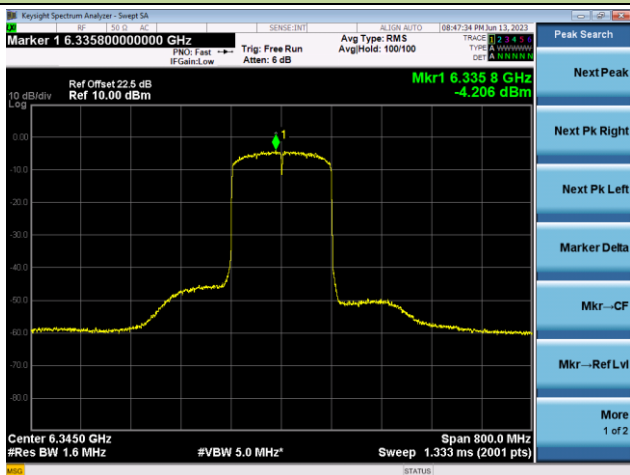

Channel 79 (6345MHz)

The Reference Level