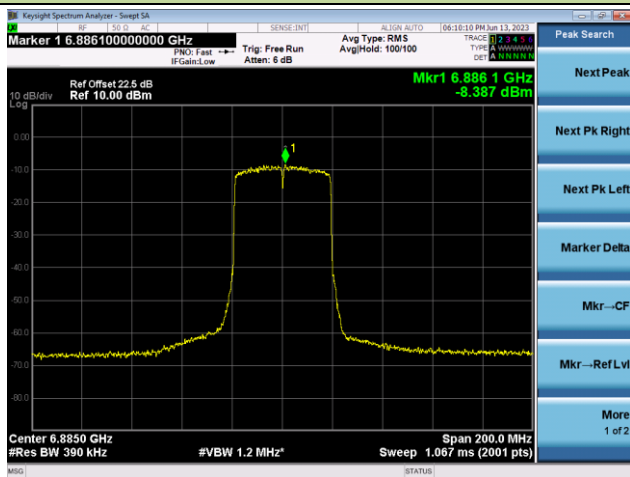

Channel 187 (6885MHz)

The Reference Level