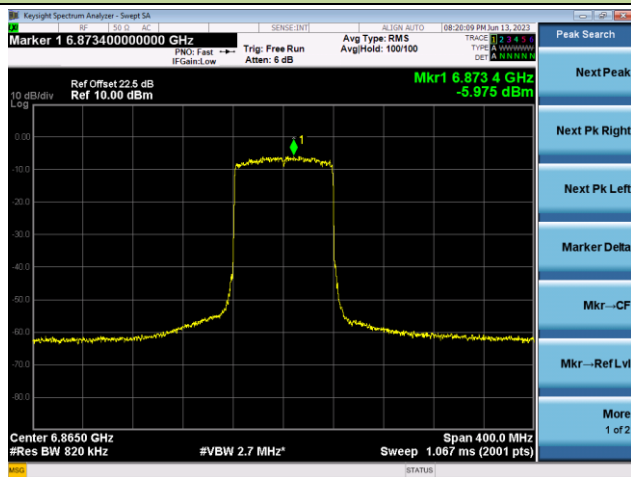

Channel 183 (6865MHz)

The Reference Level