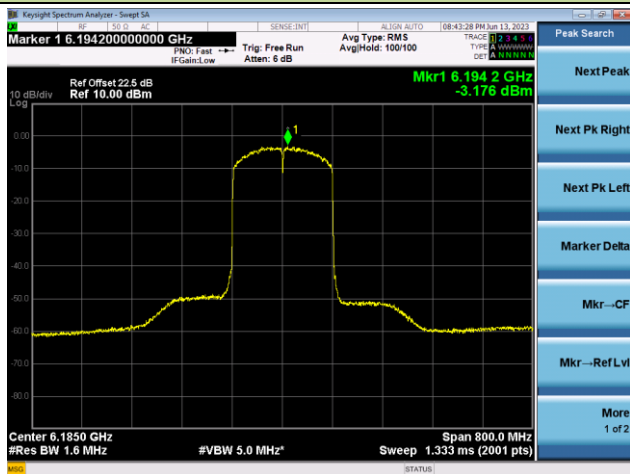

Channel 47 (6185MHz)

The Reference Level