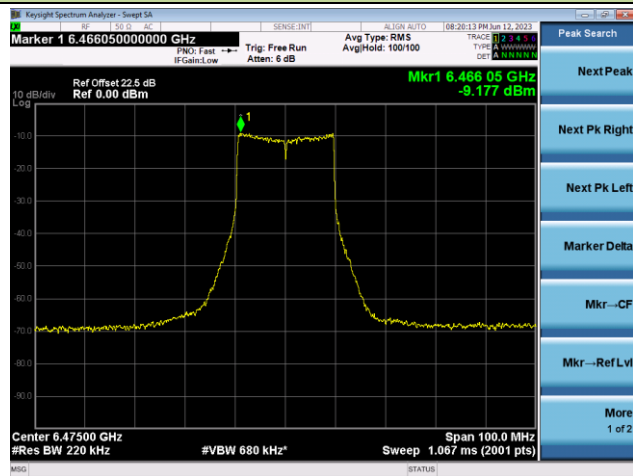

Channel 105 (6475MHz)

The Reference Level