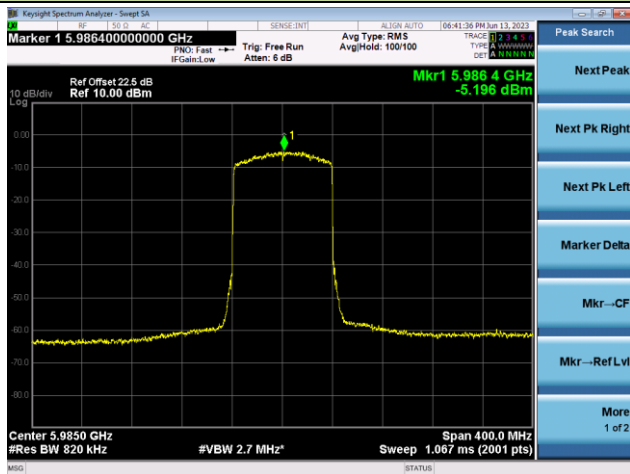

802.11ax-HE80 - Ant 0

Channel 7 (5985MHz)

The Reference Level