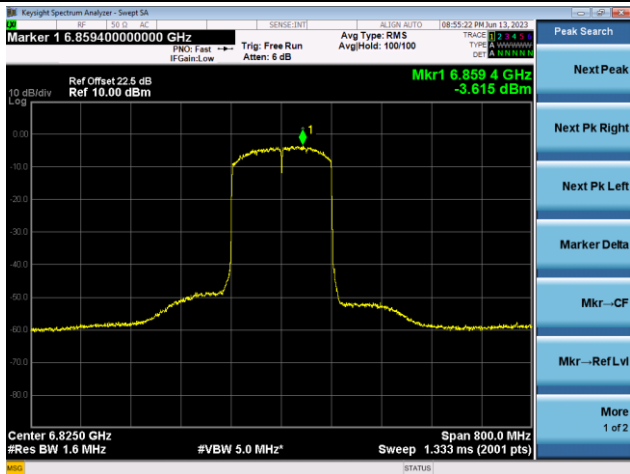

Channel 175 (6825MHz)

The Reference Level