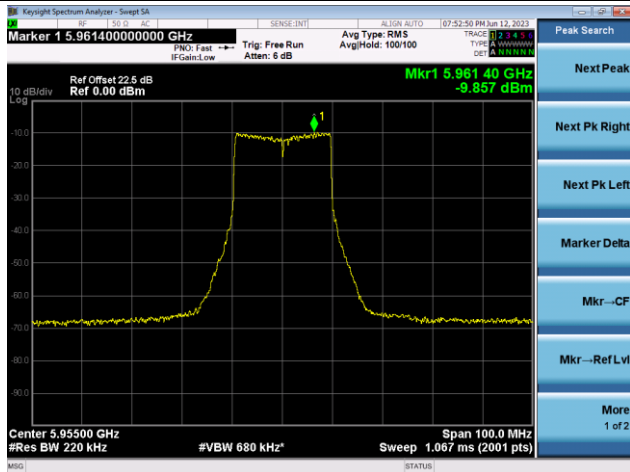

Channel 1 (5955MHz)

The Reference Level

The Mask Data

Channel 49 (6195MHz)

The Reference Level

The Mask Data

Channel 93 (6415MHz)

The Reference Level