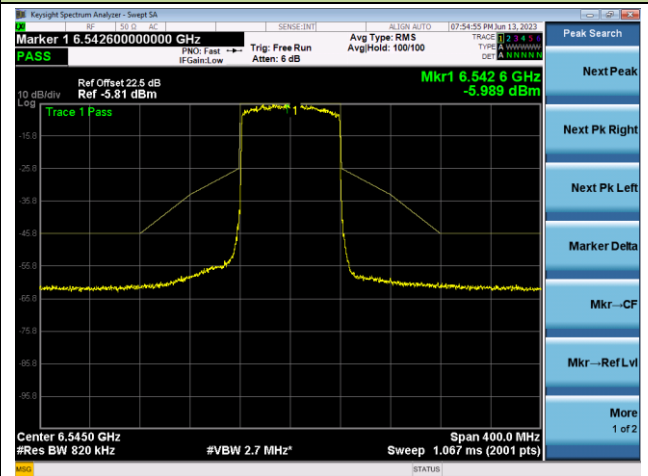

## The Mask Data

802.11ax-HE80 - Ant 0

Channel 103 (6465MHz)

The Reference Level

The Mask Data

Channel 119 (6545MHz)

The Reference Level

The Mask Data