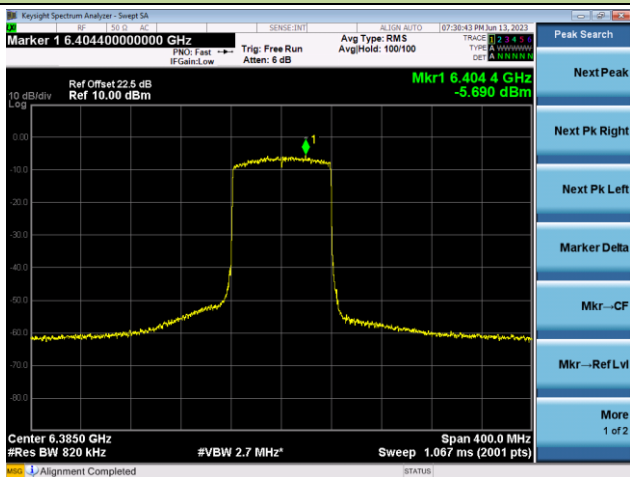

Channel 87 (6385MHz)

The Reference Level