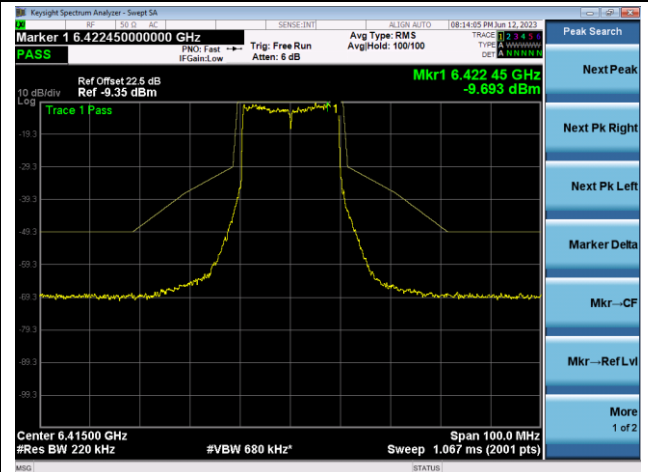

The Mask Data