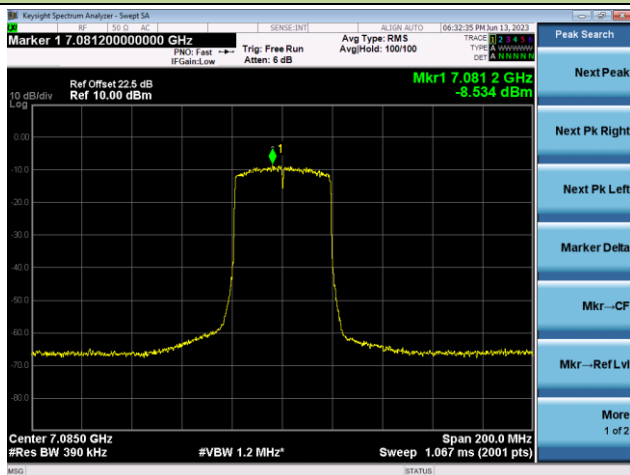

Channel 227 (7085MHz)

The Reference Level