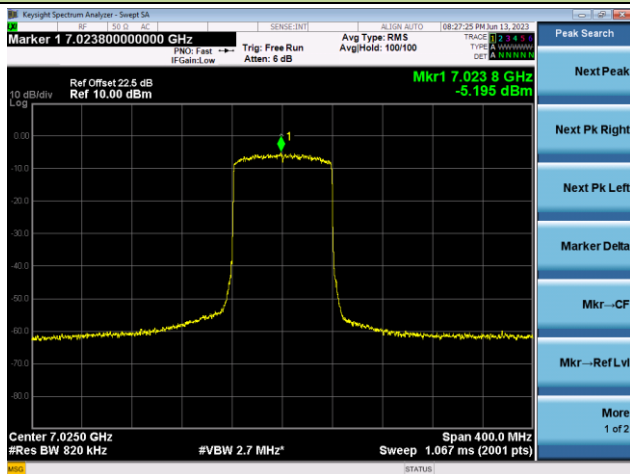

## The Mask Data

802.11ax-HE80 - Ant 0

Channel 199 (6945MHz)

The Reference Level

The Mask Data

Channel 215 (7025MHz)

The Reference Level

The Mask Data