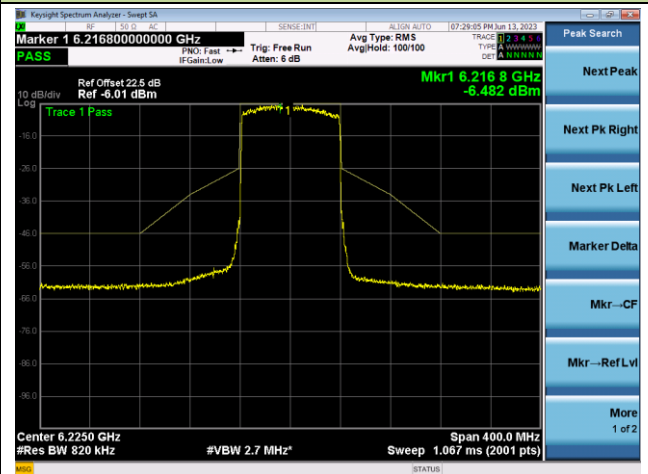

The Mask Data