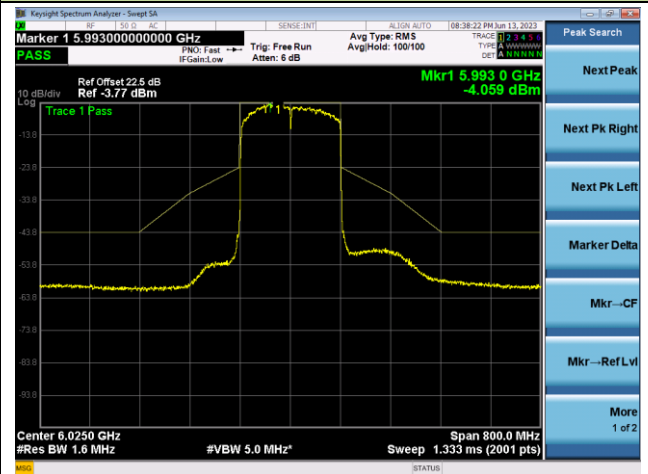

The Mask Data