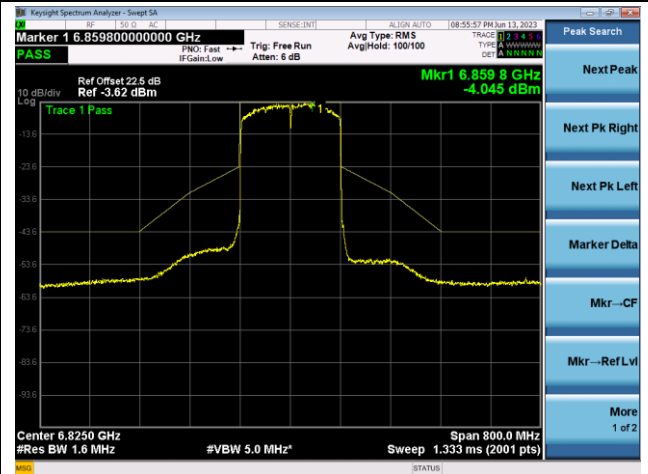

The Mask Data