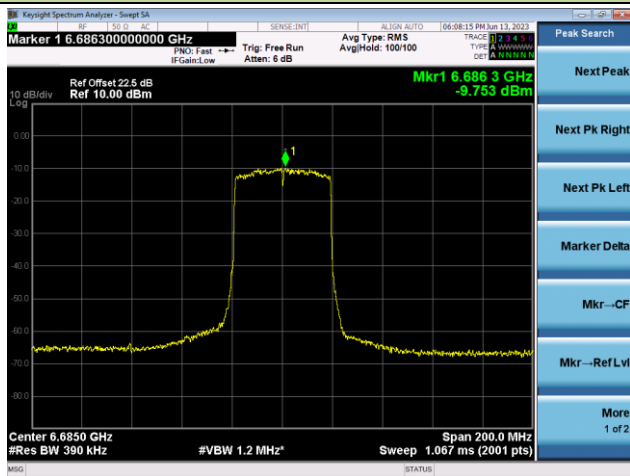

Channel 147 (6685MHz)

The Reference Level