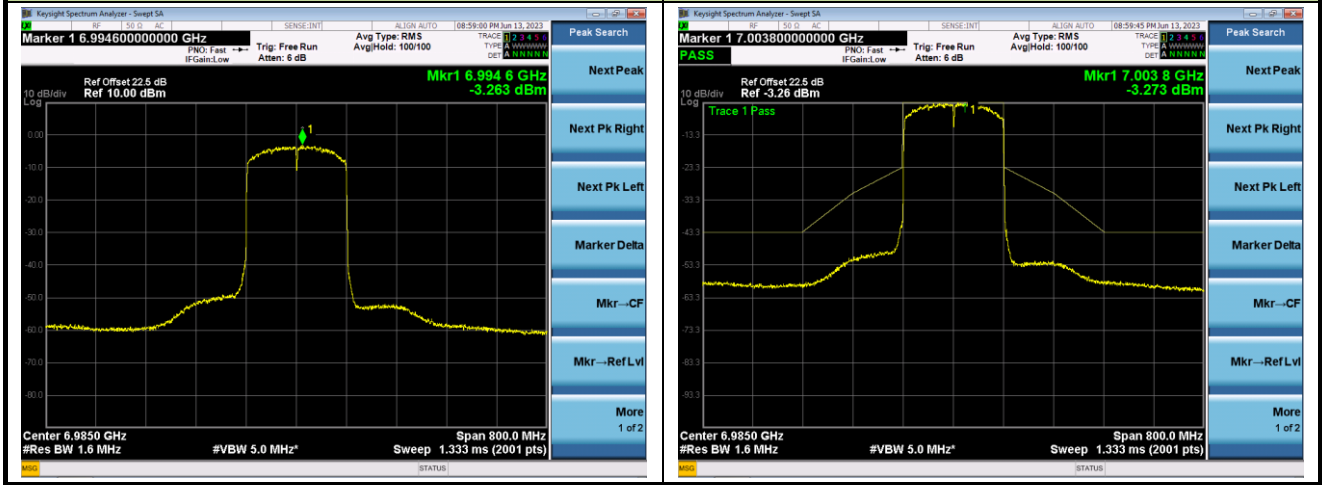

802.11ax-HE160 - Ant 0

Channel 207 (6985MHz)

The Reference Level

The Mask Data