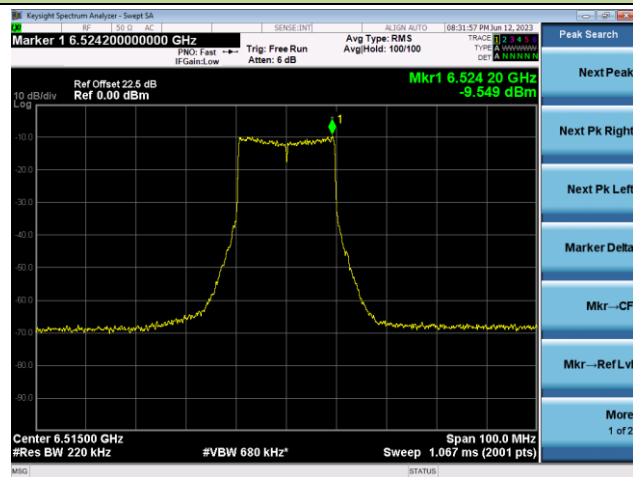

Channel 113 (6515MHz)

The Reference Level