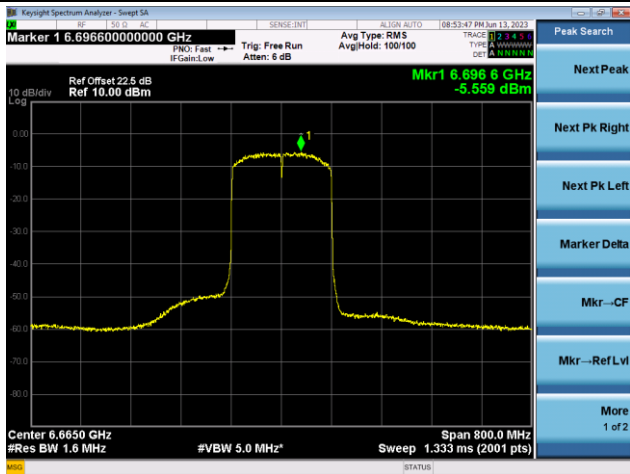

## The Mask Data

802.11ax-HE160 - Ant 0

Channel 111 (6505MHz)

The Reference Level

The Mask Data

Channel 143 (6665MHz)

The Reference Level

The Mask Data