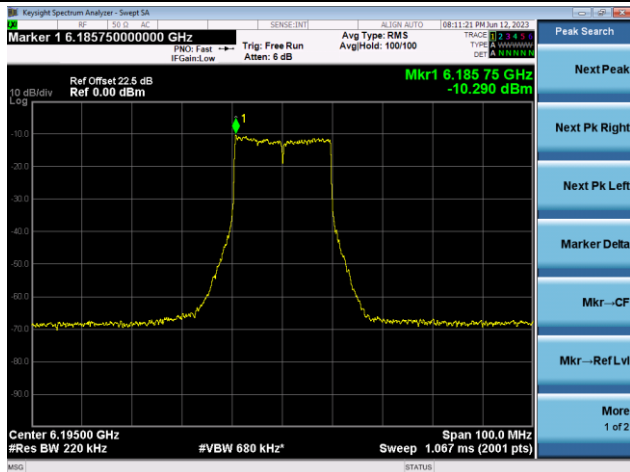

Channel 1 (5955MHz)

The Reference Level

The Mask Data

Channel 49 (6195MHz)

The Reference Level

The Mask Data

Channel 93 (6415MHz)

The Reference Level