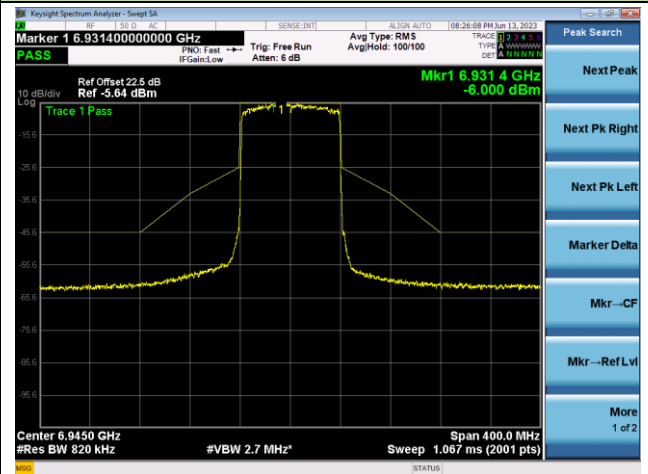

## The Mask Data

802.11ax-HE80 - Ant 0

Channel 199 (6945MHz)

The Reference Level

The Mask Data

Channel 215 (7025MHz)

The Reference Level

The Mask Data

## 802.11ax-HE160 - Ant 0