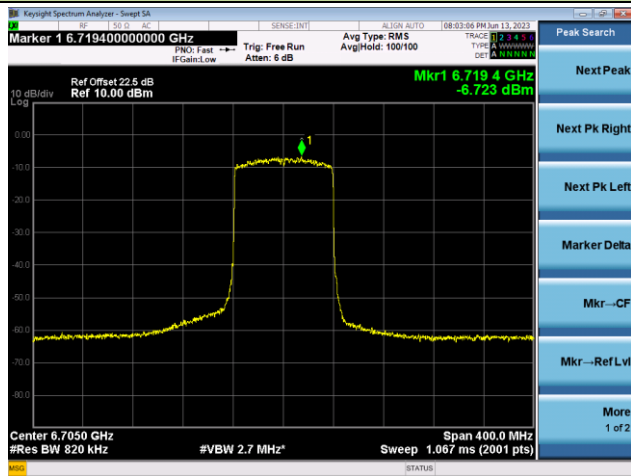

802.11ax-HE80 - Ant 0

Channel 151 (6705MHz)

The Reference Level