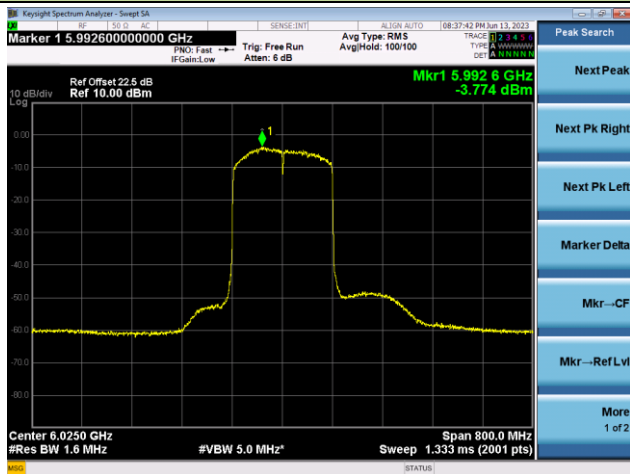

802.11ax-HE160 - Ant 0

Channel 15 (6025MHz)

The Reference Level