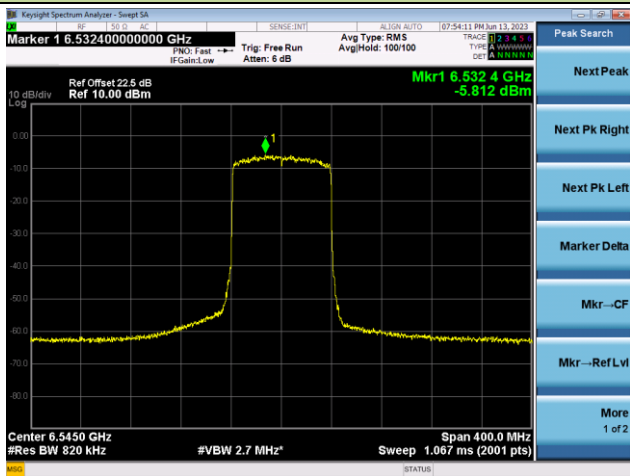

## The Mask Data

802.11ax-HE80 - Ant 0

Channel 103 (6465MHz)

The Reference Level

The Mask Data

Channel 119 (6545MHz)

The Reference Level

The Mask Data