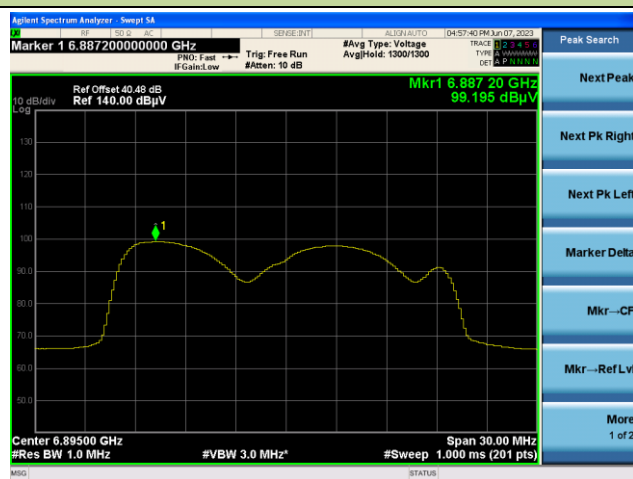

802.11ax-HE20 EIRP PSD

Channel 117 (6535MHz)

Channel 149 (6695MHz)

Channel 181 (6855MHz)

Channel 185 (6875MHz)

Channel 189 (6895MHz)

Channel 209 (6995MHz)

802.11ax-HE40 EIRP PSD