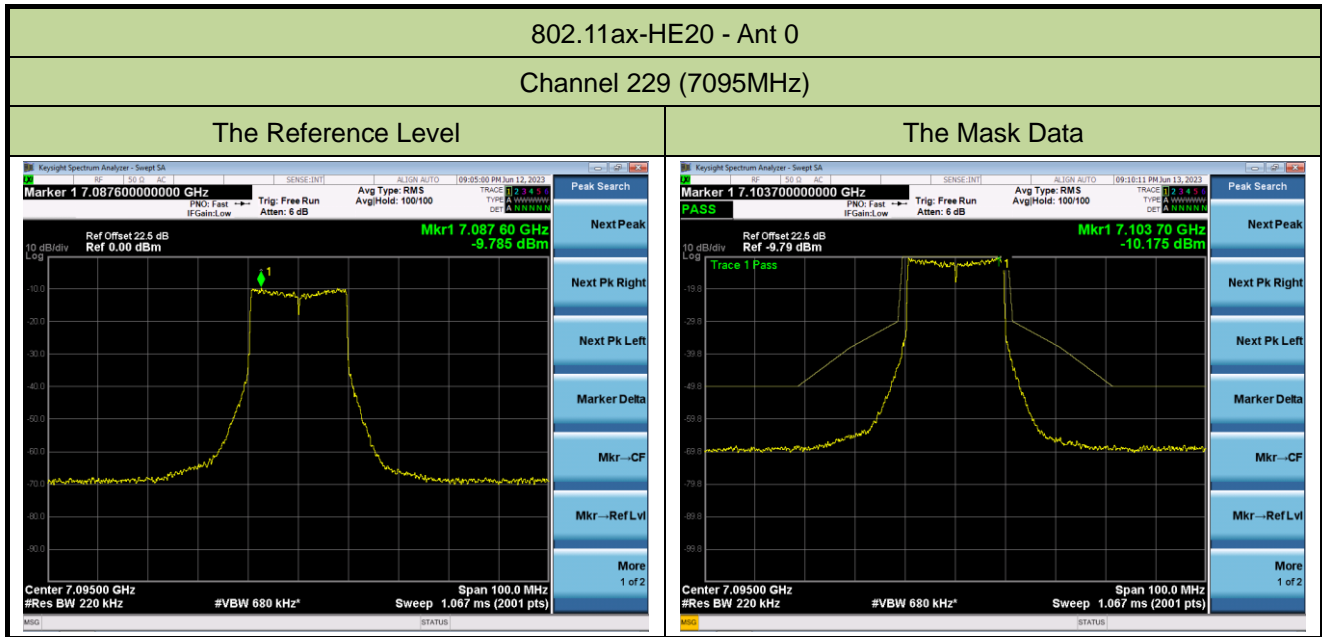

The Reference Level

The Mask Data

802.11ax-HE20 - Ant 0

Channel 181 (6855MHz)

The Reference Level

The Mask Data

Channel 189 (6895MHz)

The Reference Level

The Mask Data

Channel 209 (6995MHz)

The Reference Level

The Mask Data

802.11ax-HE40 - Ant 0

Channel 3 (5965MHz)

The Reference Level

The Mask Data

Channel 51 (6205MHz)

The Reference Level

The Mask Data

Channel 91 (6405MHz)

The Reference Level

The Mask Data