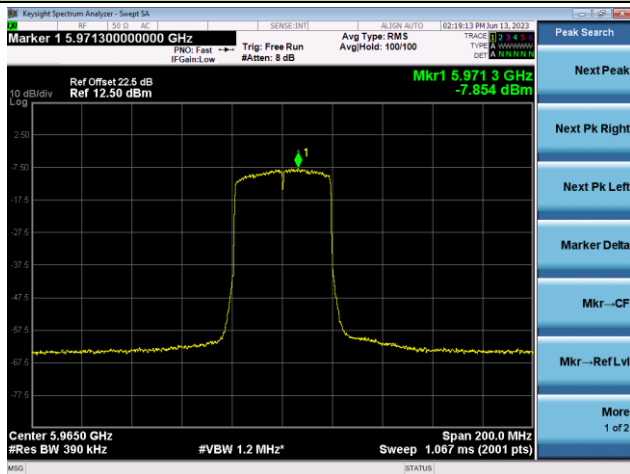

The Reference Level

The Mask Data

802.11ax-HE20 - Ant 0

Channel 181 (6855MHz)

The Reference Level

The Mask Data

Channel 189 (6895MHz)

The Reference Level

The Mask Data

Channel 209 (6995MHz)

The Reference Level

The Mask Data

802.11ax-HE40 - Ant 0

Channel 3 (5965MHz)

The Reference Level

The Mask Data

Channel 51 (6205MHz)

The Reference Level

The Mask Data

Channel 91 (6405MHz)

The Reference Level

The Mask Data