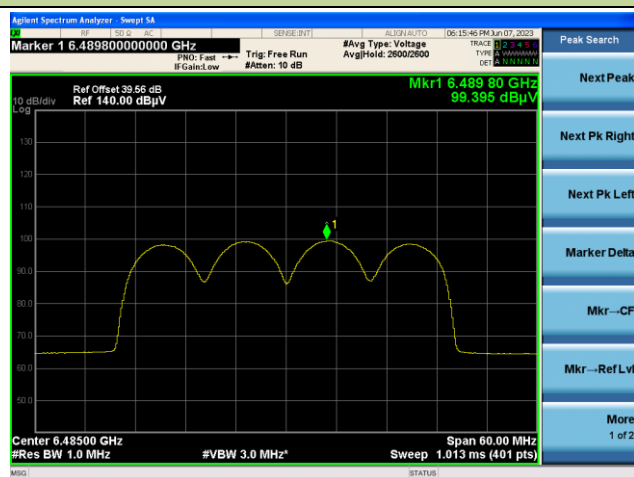

Channel 3 (5965MHz)

Channel 51 (6205MHz)

Channel 91 (6405MHz)

Channel 99 (6445MHz)

Channel 107 (6485MHz)

Channel 115 (6525MHz)

802.11ax-HE40 EIRP PSD

Channel 123 (6565MHz)

Channel 147 (6685MHz)

Channel 187 (6885MHz)

Channel 195 (6925MHz)

Channel 211 (7005MHz)

Channel 227 (7085MHz)

802.11ax-HE80 EIRP PSD

Channel 7 (5985MHz)

Channel 55 (6225MHz)