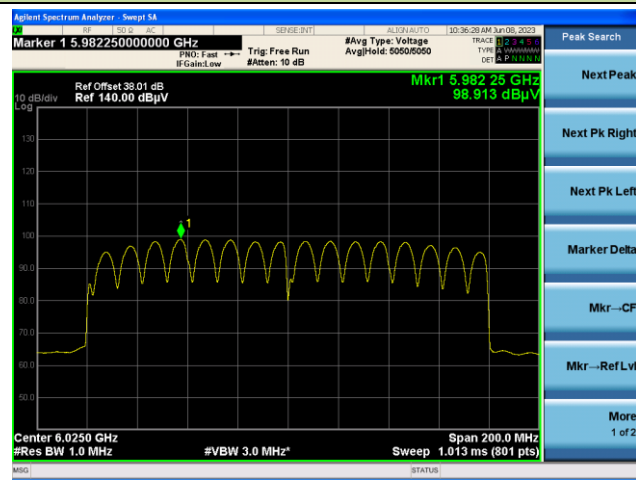

Channel 199 (6945MHz)

Channel 215 (7025MHz)

802.11ax-HE160 EIRP PSD

Channel 15 (6025MHz)

Channel 47 (6185MHz)

Channel 79 (6345MHz)

Channel 111 (6505MHz)

Channel 143 (6665MHz)

Channel 175 (6825MHz)

Spot Check Test Data of OAW-AP1411:

A.5 In-Band Emission Measurement

Test data of OAW-AP1431:

Test Site	WZ-SR5	Test Engineer	Amy Zhang
Test Date	2023-06-12~2023-06-13		

Channel 93 (6415MHz)