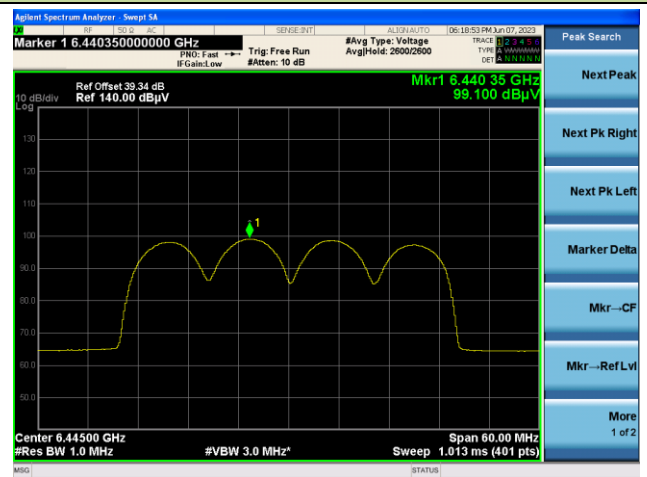

Channel 3 (5965MHz)

Channel 51 (6205MHz)

Channel 91 (6405MHz)

Channel 99 (6445MHz)

Channel 107 (6485MHz)

Channel 115 (6525MHz)

802.11ax-HE40 EIRP PSD

Channel 123 (6565MHz)

Channel 147 (6685MHz)

Channel 187 (6885MHz)

Channel 195 (6925MHz)

Channel 211 (7005MHz)

Channel 227 (7085MHz)

802.11ax-HE80 EIRP PSD

Channel 7 (5985MHz)

Channel 55 (6225MHz)