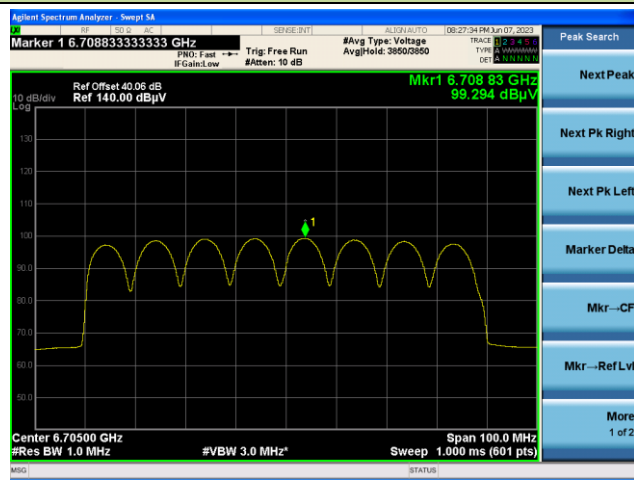

Channel 87 (6385MHz)

Channel 103 (6465MHz)

Channel 119 (6545MHz)

Channel 135 (6625MHz)

802.11ax-HE80 EIRP PSD

Channel 151 (6705MHz)

Channel 167 (6785MHz)

Channel 183 (6865MHz)