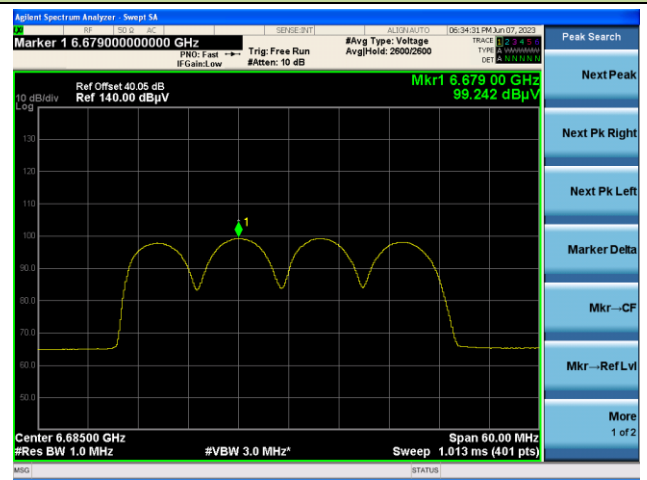

Channel 3 (5965MHz)

Channel 51 (6205MHz)

Channel 91 (6405MHz)

Channel 99 (6445MHz)

Channel 107 (6485MHz)

Channel 115 (6525MHz)

802.11ax-HE40 EIRP PSD

Channel 123 (6565MHz)

Channel 147 (6685MHz)

Channel 187 (6885MHz)

Channel 195 (6925MHz)

Channel 211 (7005MHz)

Channel 227 (7085MHz)

802.11ax-HE80 EIRP PSD

Channel 7 (5985MHz)

Channel 55 (6225MHz)