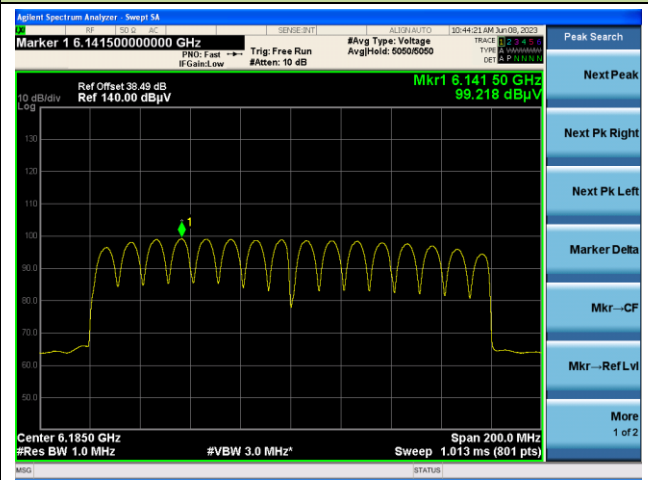

Channel 199 (6945MHz)

Channel 215 (7025MHz)

802.11ax-HE160 EIRP PSD

Channel 15 (6025MHz)

Channel 47 (6185MHz)

Channel 79 (6345MHz)

Channel 111 (6505MHz)

Channel 143 (6665MHz)

Channel 175 (6825MHz)

Spot Check Test Data of OAW-AP1411:

A.5 In-Band Emission Measurement

Test data of OAW-AP1431:

Test Site	WZ-SR5	Test Engineer	Amy Zhang
Test Date	2023-06-12~2023-06-13		

Channel 93 (6415MHz)