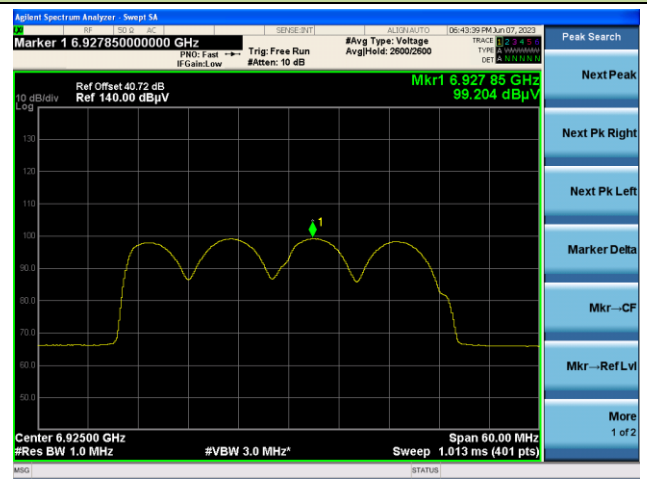

Channel 3 (5965MHz)

Channel 51 (6205MHz)

Channel 91 (6405MHz)

Channel 99 (6445MHz)

Channel 107 (6485MHz)

Channel 115 (6525MHz)

802.11ax-HE40 EIRP PSD

Channel 123 (6565MHz)

Channel 147 (6685MHz)

Channel 187 (6885MHz)

Channel 195 (6925MHz)

Channel 211 (7005MHz)

Channel 227 (7085MHz)

802.11ax-HE80 EIRP PSD

Channel 7 (5985MHz)

Channel 55 (6225MHz)