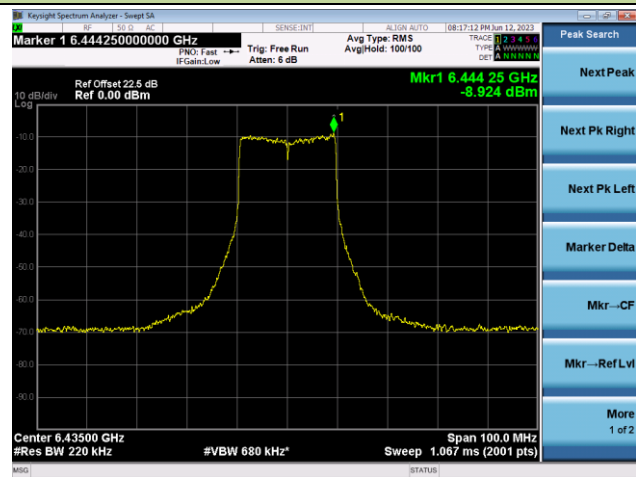

The Reference Level

The Mask Data

Channel 97 (6435MHz)

The Reference Level

The Mask Data

Channel 105 (6475MHz)

The Reference Level

The Mask Data

802.11ax-HE20 - Ant 0

Channel 113 (6515MHz)

The Reference Level

The Mask Data

Channel 117 (6535MHz)

The Reference Level

The Mask Data

Channel 149 (6695MHz)