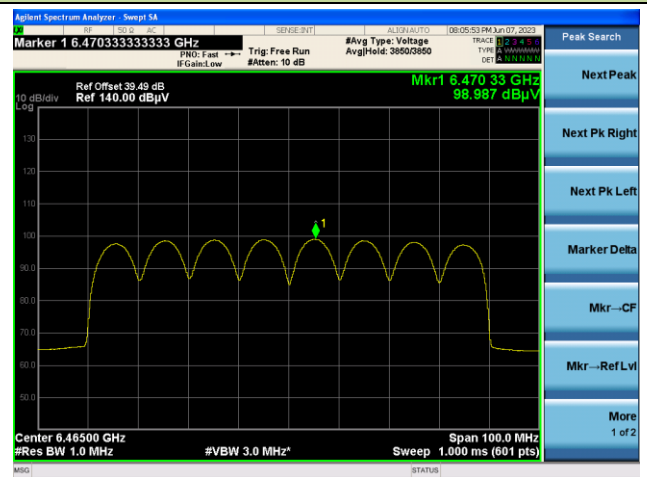

Channel 147 (6685MHz)

Channel 187 (6885MHz)

Channel 195 (6925MHz)

Channel 211 (7005MHz)

Channel 227 (7085MHz)

802.11ax-HE80 EIRP PSD

Channel 7 (5985MHz)

Channel 55 (6225MHz)

Channel 87 (6385MHz)

Channel 103 (6465MHz)

Channel 119 (6545MHz)

Channel 135 (6625MHz)

802.11ax-HE80 EIRP PSD

Channel 151 (6705MHz)

Channel 167 (6785MHz)

Channel 183 (6865MHz)