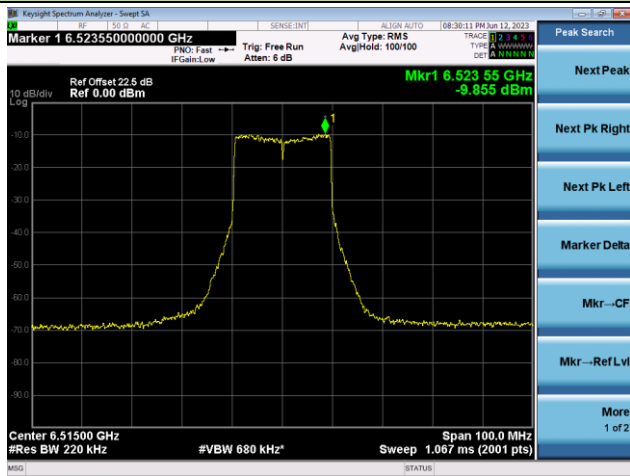

The Reference Level

The Mask Data

Channel 97 (6435MHz)

The Reference Level

The Mask Data

Channel 105 (6475MHz)

The Reference Level

The Mask Data

802.11ax-HE20 - Ant 0

Channel 113 (6515MHz)

The Reference Level

The Mask Data

Channel 117 (6535MHz)

The Reference Level

The Mask Data

Channel 149 (6695MHz)