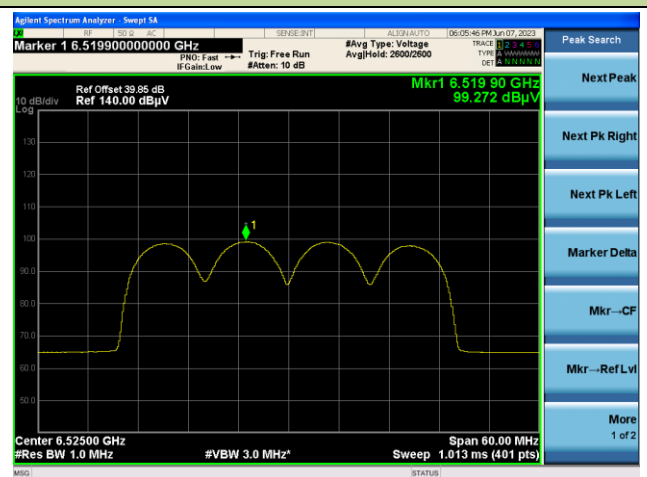

Channel 3 (5965MHz)

Channel 51 (6205MHz)

Channel 91 (6405MHz)

Channel 99 (6445MHz)

Channel 107 (6485MHz)

Channel 115 (6525MHz)

802.11ax-HE40 EIRP PSD

Channel 123 (6565MHz)

Channel 147 (6685MHz)

Channel 187 (6885MHz)

Channel 195 (6925MHz)

Channel 211 (7005MHz)

Channel 227 (7085MHz)

802.11ax-HE80 EIRP PSD

Channel 7 (5985MHz)

Channel 55 (6225MHz)