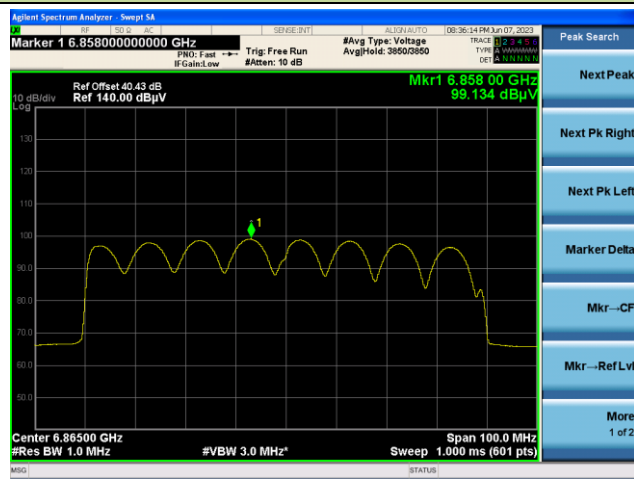

Channel 87 (6385MHz)

Channel 103 (6465MHz)

Channel 119 (6545MHz)

Channel 135 (6625MHz)

802.11ax-HE80 EIRP PSD

Channel 151 (6705MHz)

Channel 167 (6785MHz)

Channel 183 (6865MHz)

Channel 199 (6945MHz)

Channel 215 (7025MHz)

802.11ax-HE160 EIRP PSD

Channel 15 (6025MHz)

Channel 47 (6185MHz)

Channel 79 (6345MHz)

Channel 111 (6505MHz)

Channel 143 (6665MHz)