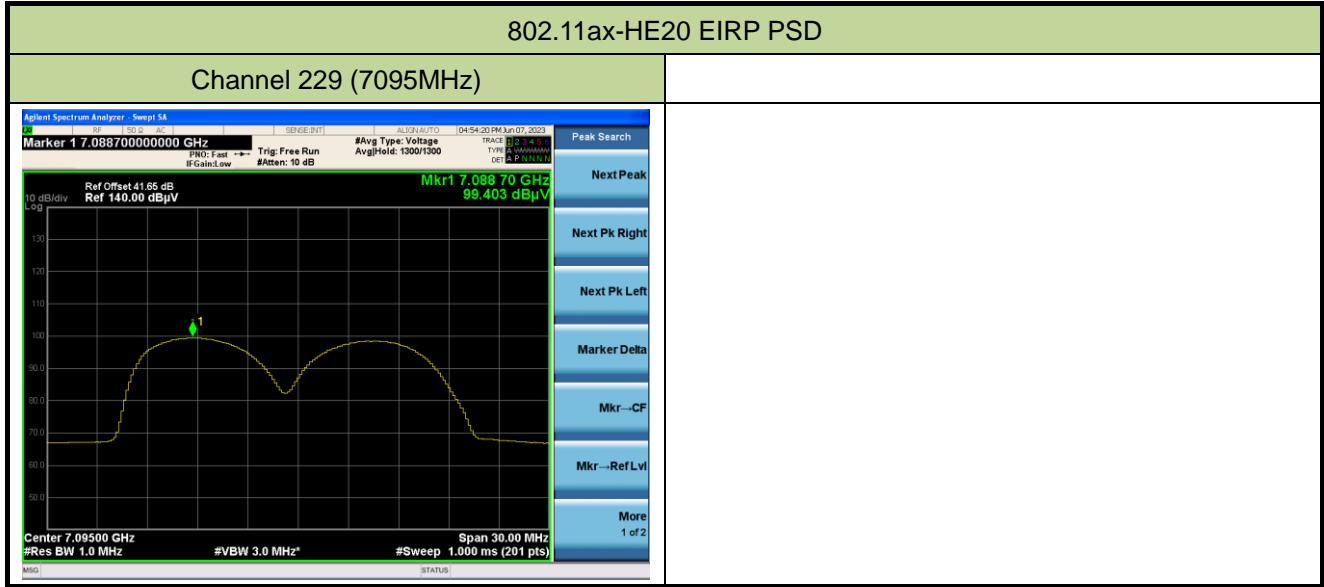

802.11ax-HE20 EIRP PSD

Channel 117 (6535MHz)

Channel 149 (6695MHz)

Channel 181 (6855MHz)

Channel 185 (6875MHz)

Channel 189 (6895MHz)

Channel 209 (6995MHz)

802.11ax-HE40 EIRP PSD