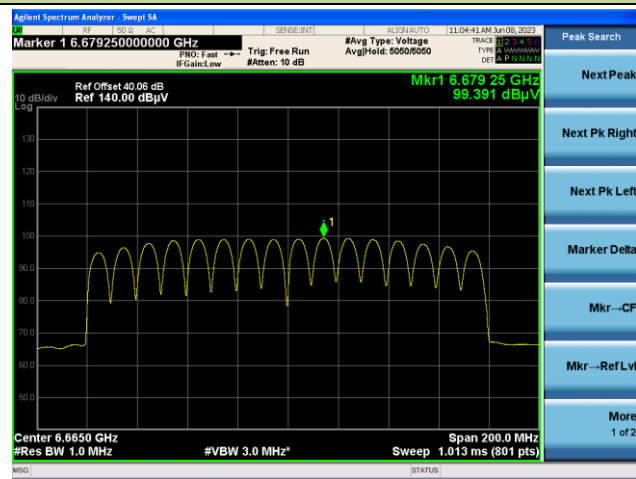

Channel 199 (6945MHz)

Channel 215 (7025MHz)

802.11ax-HE160 EIRP PSD

Channel 15 (6025MHz)

Channel 47 (6185MHz)

Channel 79 (6345MHz)

Channel 111 (6505MHz)

Channel 143 (6665MHz)

Channel 175 (6825MHz)

Spot Check Test Data of OAW-AP1411:

A.5 In-Band Emission Measurement

Test data of OAW-AP1431:

Test Site	WZ-SR5	Test Engineer	Amy Zhang
Test Date	2023-06-12~2023-06-13		

Channel 93 (6415MHz)