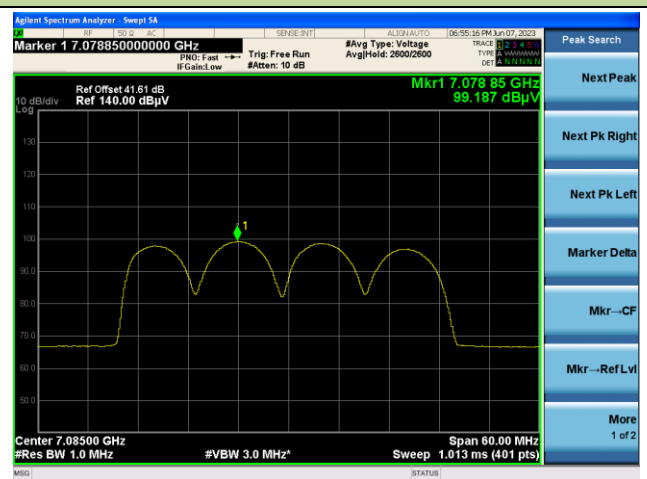

Channel 147 (6685MHz)

Channel 187 (6885MHz)

Channel 195 (6925MHz)

Channel 211 (7005MHz)

Channel 227 (7085MHz)

802.11ax-HE80 EIRP PSD

Channel 7 (5985MHz)

Channel 55 (6225MHz)

Channel 87 (6385MHz)

Channel 103 (6465MHz)

Channel 119 (6545MHz)

Channel 135 (6625MHz)

802.11ax-HE80 EIRP PSD

Channel 151 (6705MHz)

Channel 167 (6785MHz)

Channel 183 (6865MHz)