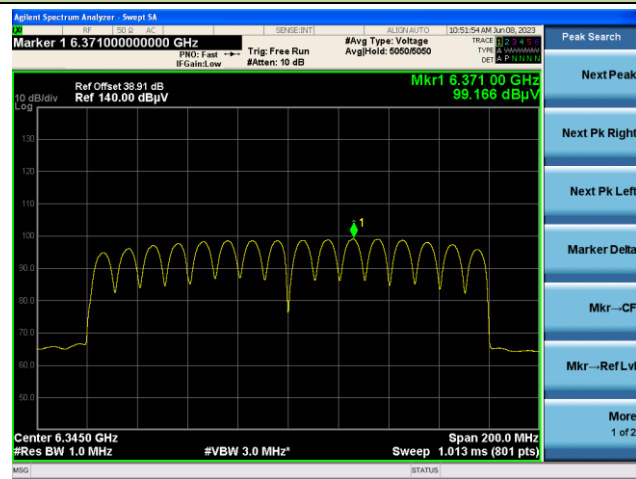

Channel 199 (6945MHz)

Channel 215 (7025MHz)

802.11ax-HE160 EIRP PSD

Channel 15 (6025MHz)

Channel 47 (6185MHz)

Channel 79 (6345MHz)

Channel 111 (6505MHz)

Channel 143 (6665MHz)

Channel 175 (6825MHz)

Spot Check Test Data of OAW-AP1411:

A.5 In-Band Emission Measurement

Test data of OAW-AP1431:

Test Site	WZ-SR5	Test Engineer	Amy Zhang
Test Date	2023-06-12~2023-06-13		

Channel 93 (6415MHz)