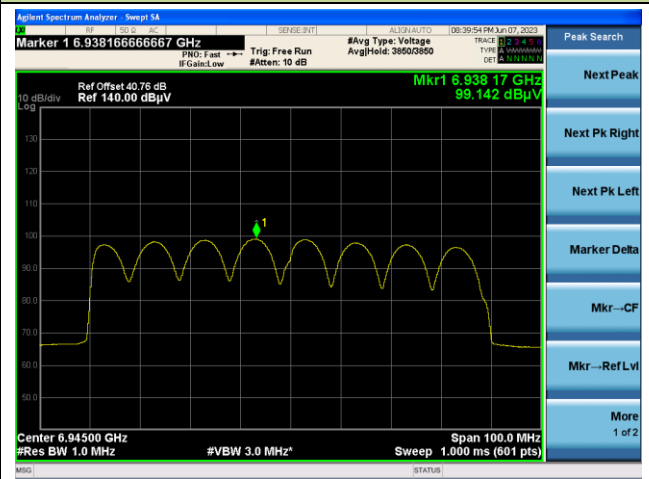

Channel 87 (6385MHz)

Channel 103 (6465MHz)

Channel 119 (6545MHz)

Channel 135 (6625MHz)

802.11ax-HE80 EIRP PSD

Channel 151 (6705MHz)

Channel 167 (6785MHz)

Channel 183 (6865MHz)

Channel 199 (6945MHz)

Channel 215 (7025MHz)

802.11ax-HE160 EIRP PSD

Channel 15 (6025MHz)

Channel 47 (6185MHz)

Channel 79 (6345MHz)

Channel 111 (6505MHz)

Channel 143 (6665MHz)