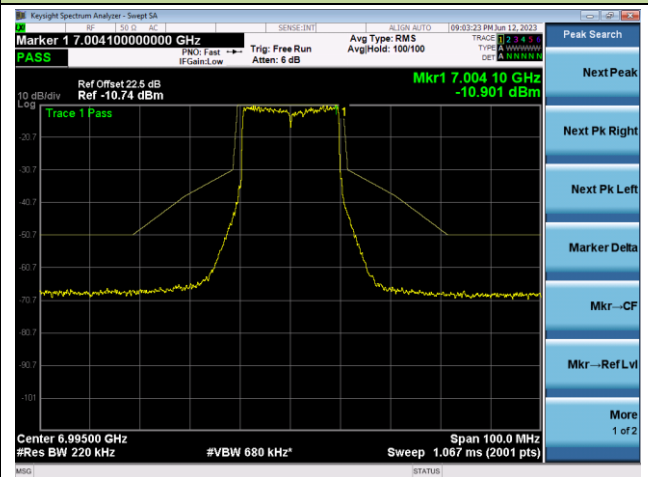

The Reference Level

The Mask Data

802.11ax-HE20 - Ant 0

Channel 181 (6855MHz)

The Reference Level

The Mask Data

Channel 189 (6895MHz)

The Reference Level

The Mask Data

Channel 209 (6995MHz)

The Reference Level

The Mask Data

802.11ax-HE40 - Ant 0

Channel 3 (5965MHz)

The Reference Level

The Mask Data

Channel 51 (6205MHz)

The Reference Level

The Mask Data

Channel 91 (6405MHz)

The Reference Level

The Mask Data