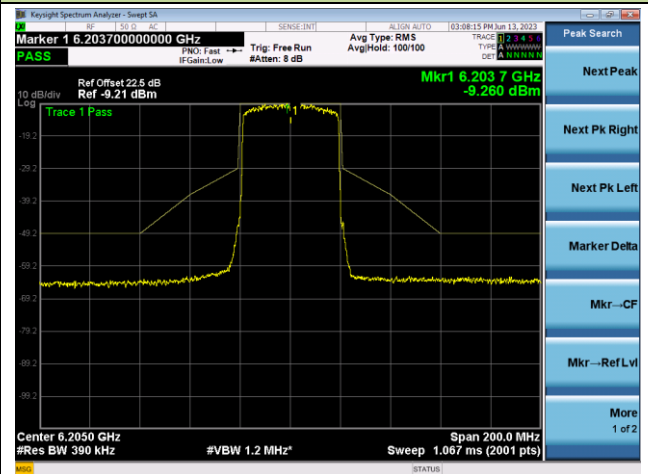

The Reference Level

The Mask Data

802.11ax-HE20 - Ant 0

Channel 181 (6855MHz)

The Reference Level

The Mask Data

Channel 189 (6895MHz)

The Reference Level

The Mask Data

Channel 209 (6995MHz)

The Reference Level

The Mask Data

802.11ax-HE40 - Ant 0

Channel 3 (5965MHz)

The Reference Level

The Mask Data

Channel 51 (6205MHz)

The Reference Level

The Mask Data

Channel 91 (6405MHz)

The Reference Level

The Mask Data