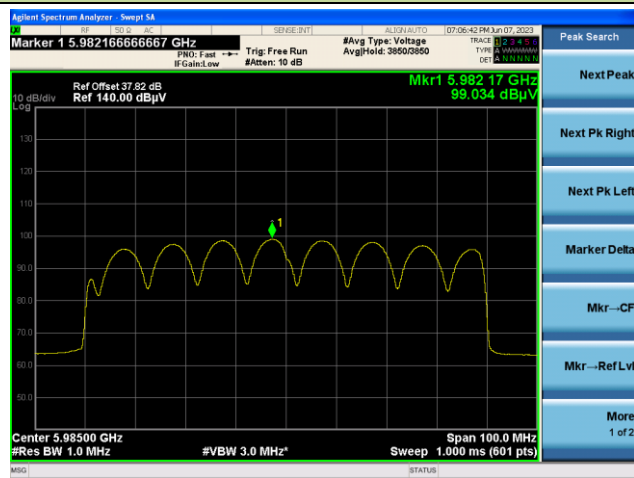

Channel 147 (6685MHz)

Channel 187 (6885MHz)

Channel 195 (6925MHz)

Channel 211 (7005MHz)

Channel 227 (7085MHz)

802.11ax-HE80 EIRP PSD

Channel 7 (5985MHz)

Channel 55 (6225MHz)

Channel 87 (6385MHz)

Channel 103 (6465MHz)

Channel 119 (6545MHz)

Channel 135 (6625MHz)

802.11ax-HE80 EIRP PSD

Channel 151 (6705MHz)

Channel 167 (6785MHz)

Channel 183 (6865MHz)