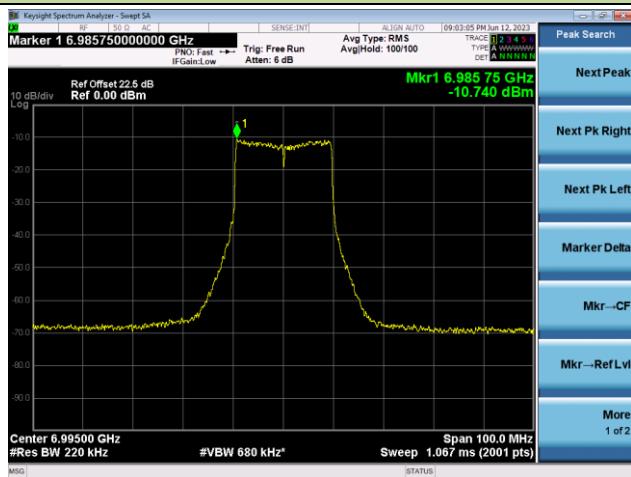

The Reference Level

The Mask Data

802.11ax-HE20 - Ant 0

Channel 181 (6855MHz)

The Reference Level

The Mask Data

Channel 189 (6895MHz)

The Reference Level

The Mask Data

Channel 209 (6995MHz)

The Reference Level

The Mask Data

802.11ax-HE40 - Ant 0

Channel 3 (5965MHz)

The Reference Level

The Mask Data