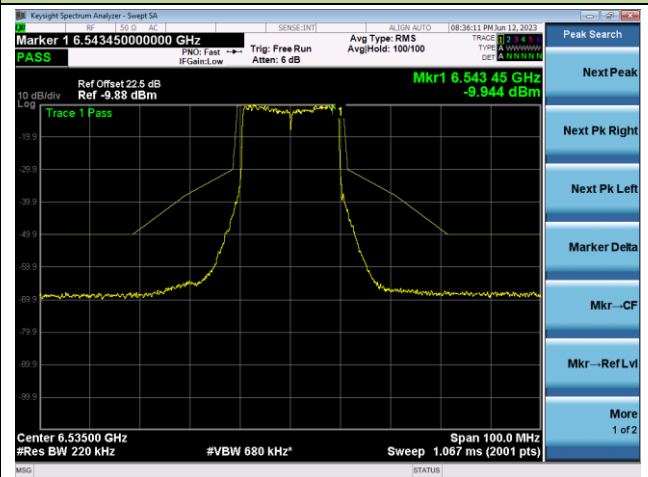

The Reference Level

The Mask Data

Channel 97 (6435MHz)

The Reference Level

The Mask Data

Channel 105 (6475MHz)

The Reference Level

The Mask Data

802.11ax-HE20 - Ant 0

Channel 113 (6515MHz)

The Reference Level

The Mask Data

Channel 117 (6535MHz)

The Reference Level

The Mask Data

Channel 149 (6695MHz)

The Reference Level

The Mask Data

802.11ax-HE20 - Ant 0

Channel 181 (6855MHz)

The Reference Level

The Mask Data

Channel 189 (6895MHz)

The Reference Level