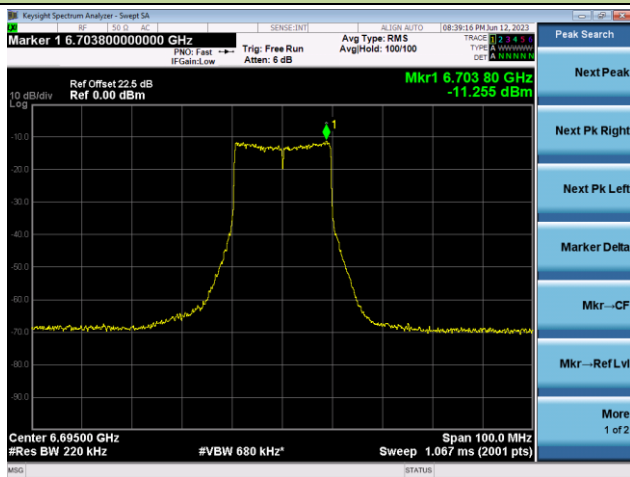

802.11ax-HE20 - Ant 0

Channel 113 (6515MHz)

The Reference Level

The Mask Data

Channel 117 (6535MHz)

The Reference Level

The Mask Data

Channel 149 (6695MHz)

The Reference Level

The Mask Data

802.11ax-HE20 - Ant 0

Channel 181 (6855MHz)

The Reference Level

The Mask Data

Channel 189 (6895MHz)

The Reference Level