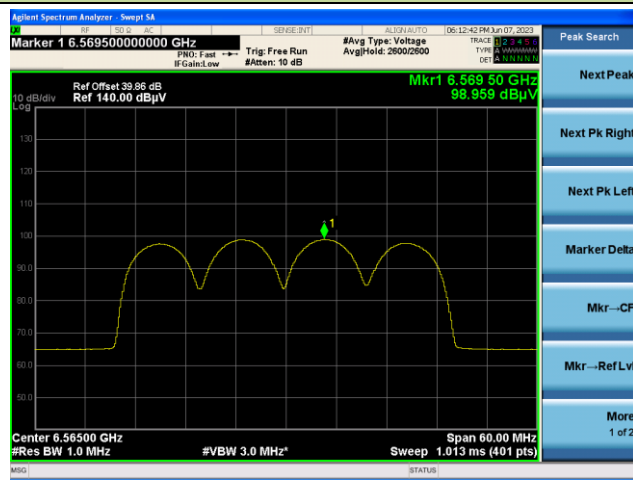

Channel 3 (5965MHz)

Channel 51 (6205MHz)

Channel 91 (6405MHz)

Channel 99 (6445MHz)

Channel 107 (6485MHz)

Channel 115 (6525MHz)

802.11ax-HE40 EIRP PSD

Channel 123 (6565MHz)

Channel 147 (6685MHz)

Channel 187 (6885MHz)

Channel 195 (6925MHz)

Channel 211 (7005MHz)

Channel 227 (7085MHz)

802.11ax-HE80 EIRP PSD

Channel 7 (5985MHz)

Channel 55 (6225MHz)