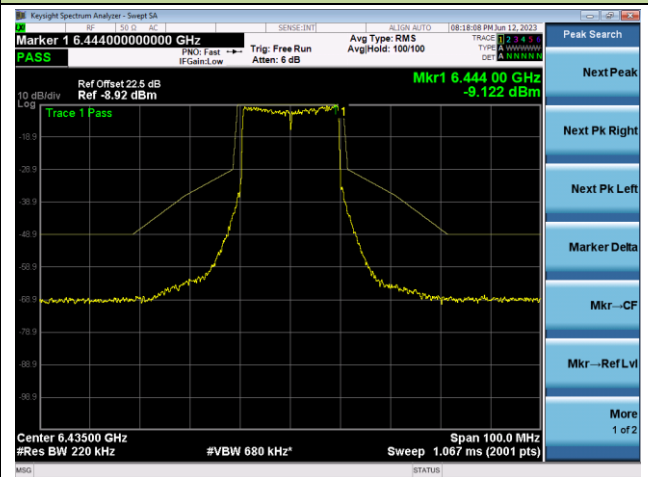

The Reference Level

The Mask Data

Channel 97 (6435MHz)

The Reference Level

The Mask Data

Channel 105 (6475MHz)

The Reference Level

The Mask Data

802.11ax-HE20 - Ant 0

Channel 113 (6515MHz)

The Reference Level

The Mask Data

Channel 117 (6535MHz)

The Reference Level

The Mask Data

Channel 149 (6695MHz)