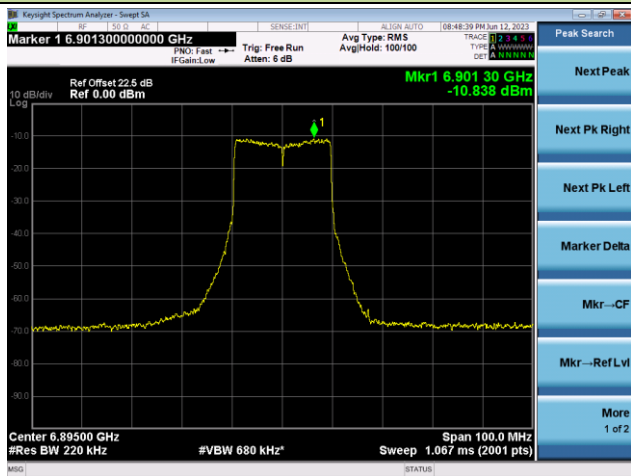

The Reference Level

The Mask Data

802.11ax-HE20 - Ant 0

Channel 181 (6855MHz)

The Reference Level

The Mask Data

Channel 189 (6895MHz)

The Reference Level

The Mask Data

Channel 209 (6995MHz)

The Reference Level

The Mask Data

802.11ax-HE40 - Ant 0

Channel 3 (5965MHz)

The Reference Level

The Mask Data