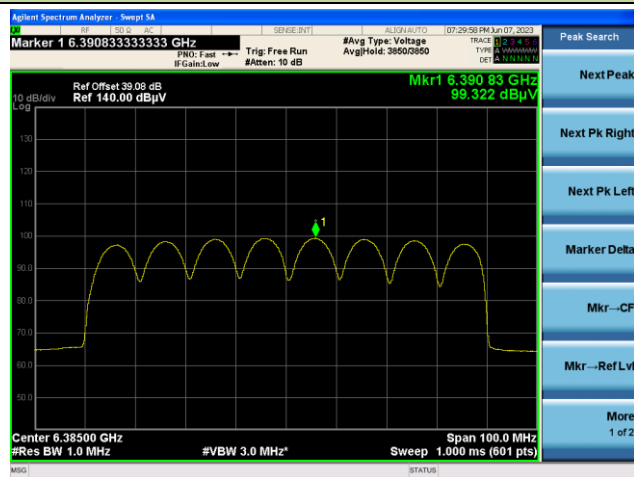

Channel 147 (6685MHz)

Channel 187 (6885MHz)

Channel 195 (6925MHz)

Channel 211 (7005MHz)

Channel 227 (7085MHz)

802.11ax-HE80 EIRP PSD

Channel 7 (5985MHz)

Channel 55 (6225MHz)

Channel 87 (6385MHz)

Channel 103 (6465MHz)

Channel 119 (6545MHz)

Channel 135 (6625MHz)

802.11ax-HE80 EIRP PSD

Channel 151 (6705MHz)

Channel 167 (6785MHz)

Channel 183 (6865MHz)