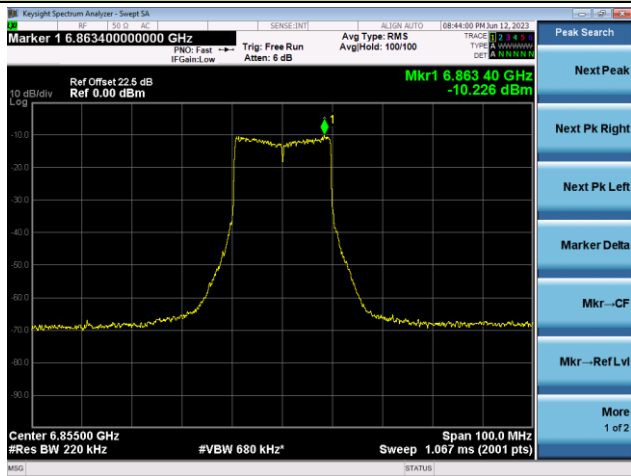

The Reference Level

The Mask Data

802.11ax-HE20 - Ant 0

Channel 181 (6855MHz)

The Reference Level

The Mask Data

Channel 189 (6895MHz)

The Reference Level

The Mask Data

Channel 209 (6995MHz)

The Reference Level

The Mask Data

802.11ax-HE40 - Ant 0

Channel 3 (5965MHz)

The Reference Level

The Mask Data