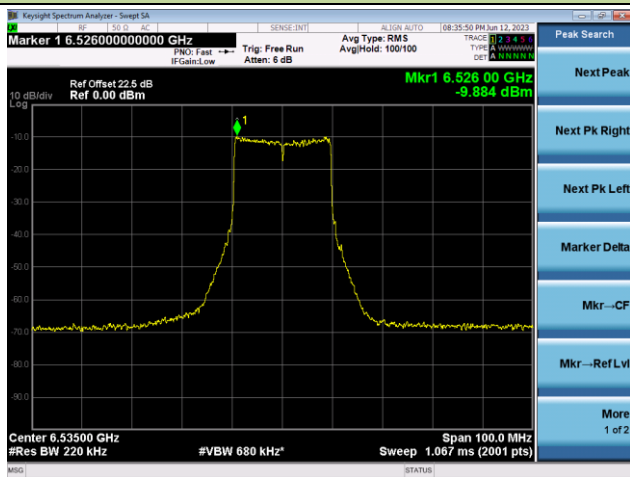

The Reference Level

The Mask Data

Channel 97 (6435MHz)

The Reference Level

The Mask Data

Channel 105 (6475MHz)

The Reference Level

The Mask Data

802.11ax-HE20 - Ant 0

Channel 113 (6515MHz)

The Reference Level

The Mask Data

Channel 117 (6535MHz)

The Reference Level

The Mask Data

Channel 149 (6695MHz)

The Reference Level

The Mask Data

802.11ax-HE20 - Ant 0

Channel 181 (6855MHz)

The Reference Level

The Mask Data

Channel 189 (6895MHz)

The Reference Level