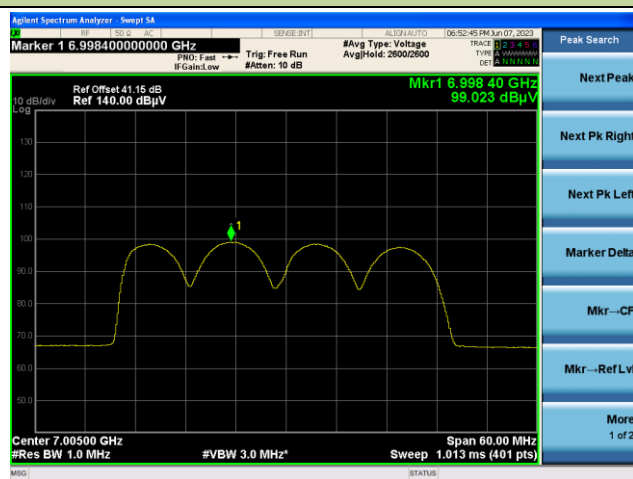

Channel 147 (6685MHz)

Channel 187 (6885MHz)

Channel 195 (6925MHz)

Channel 211 (7005MHz)

Channel 227 (7085MHz)

802.11ax-HE80 EIRP PSD

Channel 7 (5985MHz)

Channel 55 (6225MHz)

Channel 87 (6385MHz)

Channel 103 (6465MHz)

Channel 119 (6545MHz)

Channel 135 (6625MHz)

802.11ax-HE80 EIRP PSD

Channel 151 (6705MHz)

Channel 167 (6785MHz)

Channel 183 (6865MHz)