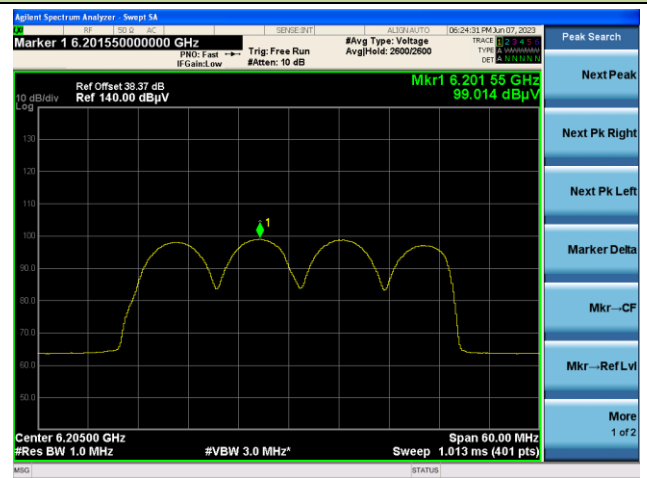

Channel 51 (6205MHz)