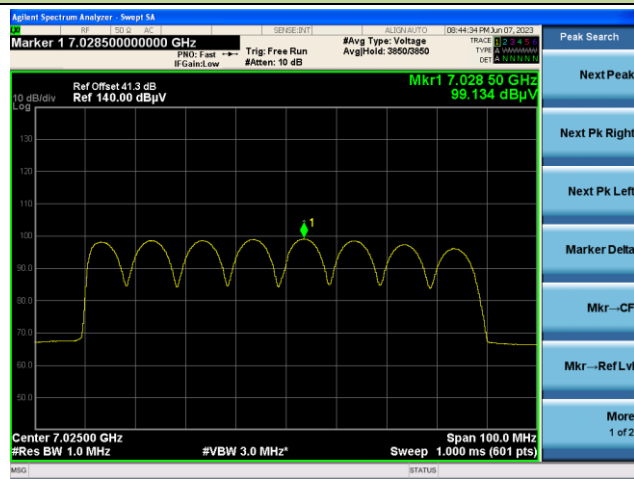

Channel 215 (7025MHz)