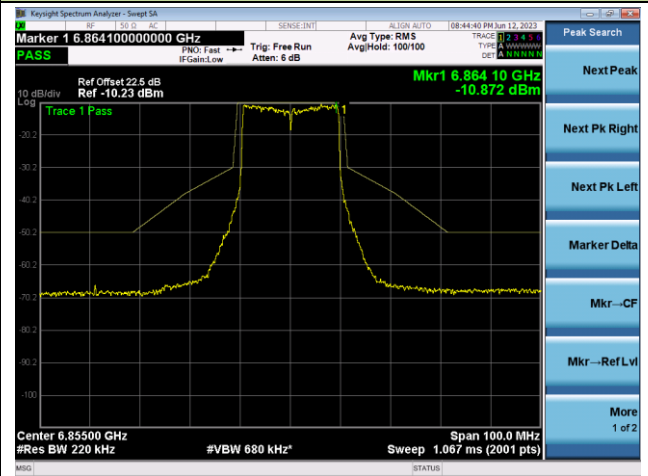

The Reference Level

The Mask Data

802.11ax-HE20 - Ant 0

Channel 181 (6855MHz)

The Reference Level

The Mask Data

Channel 189 (6895MHz)

The Reference Level

The Mask Data

Channel 209 (6995MHz)

The Reference Level

The Mask Data

802.11ax-HE40 - Ant 0

Channel 3 (5965MHz)

The Reference Level

The Mask Data