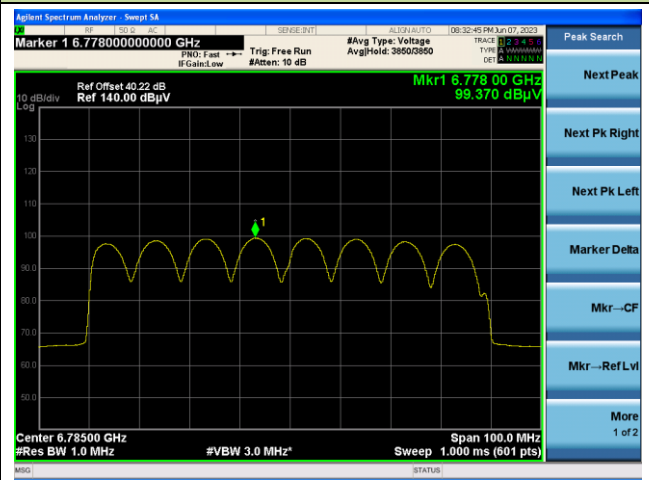

Channel 87 (6385MHz)

Channel 103 (6465MHz)

Channel 119 (6545MHz)

Channel 135 (6625MHz)

802.11ax-HE80 EIRP PSD

Channel 151 (6705MHz)

Channel 167 (6785MHz)

Channel 183 (6865MHz)

Channel 199 (6945MHz)

Channel 215 (7025MHz)

802.11ax-HE160 EIRP PSD

Channel 15 (6025MHz)

Channel 47 (6185MHz)

Channel 79 (6345MHz)

Channel 111 (6505MHz)

Channel 143 (6665MHz)