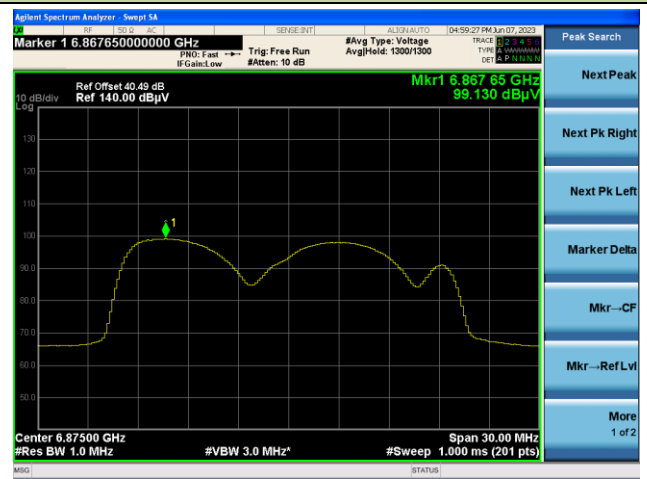

802.11ax-HE20 EIRP PSD

Channel 117 (6535MHz)

Channel 149 (6695MHz)

Channel 181 (6855MHz)

Channel 185 (6875MHz)

Channel 189 (6895MHz)

Channel 209 (6995MHz)

802.11ax-HE40 EIRP PSD

Channel 3 (5965MHz)

Channel 51 (6205MHz)

Channel 91 (6405MHz)

Channel 99 (6445MHz)

Channel 107 (6485MHz)

Channel 115 (6525MHz)

802.11ax-HE40 EIRP PSD

Channel 123 (6565MHz)