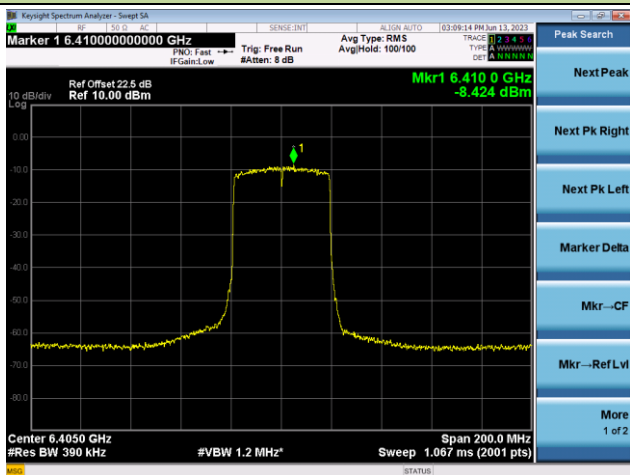

The Mask Data

Channel 209 (6995MHz)

The Reference Level

The Mask Data

802.11ax-HE40 - Ant 0

Channel 3 (5965MHz)

The Reference Level

The Mask Data

Channel 51 (6205MHz)

The Reference Level

The Mask Data

Channel 91 (6405MHz)

The Reference Level

The Mask Data