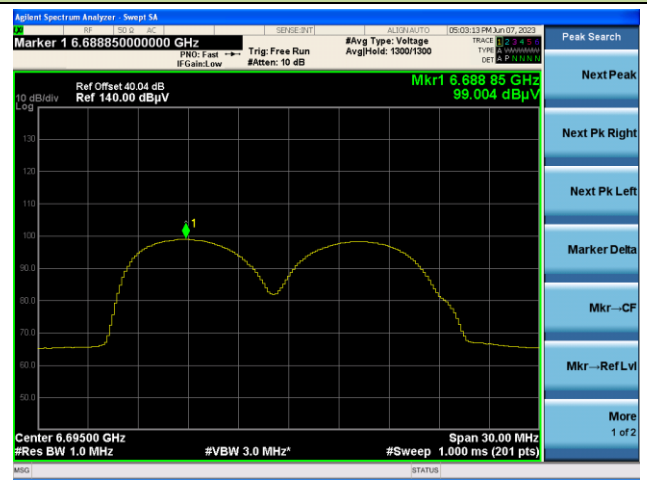

802.11ax-HE20 EIRP PSD

Channel 117 (6535MHz)

Channel 149 (6695MHz)

Channel 181 (6855MHz)

Channel 185 (6875MHz)

Channel 189 (6895MHz)

Channel 209 (6995MHz)

802.11ax-HE40 EIRP PSD

Channel 3 (5965MHz)

Channel 51 (6205MHz)

Channel 91 (6405MHz)

Channel 99 (6445MHz)

Channel 107 (6485MHz)

Channel 115 (6525MHz)

802.11ax-HE40 EIRP PSD

Channel 123 (6565MHz)