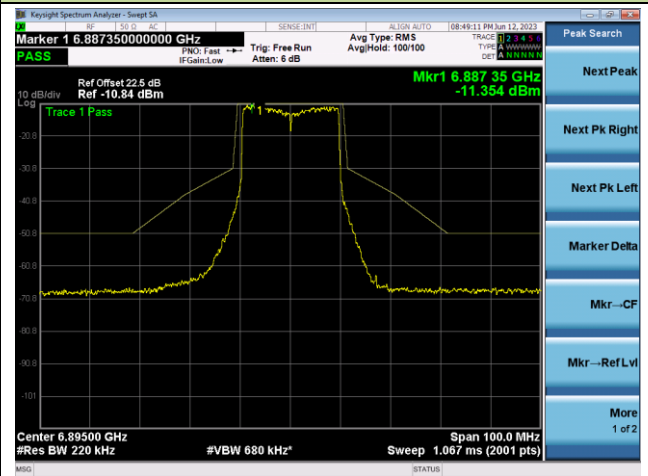

The Reference Level

The Mask Data

802.11ax-HE20 - Ant 0

Channel 181 (6855MHz)

The Reference Level

The Mask Data

Channel 189 (6895MHz)

The Reference Level

The Mask Data

Channel 209 (6995MHz)

The Reference Level

The Mask Data

802.11ax-HE40 - Ant 0

Channel 3 (5965MHz)

The Reference Level

The Mask Data