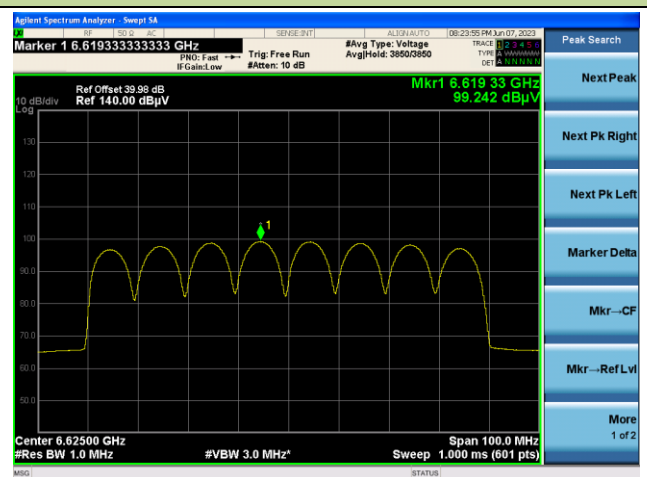

Channel 87 (6385MHz)

Channel 103 (6465MHz)

Channel 119 (6545MHz)

Channel 135 (6625MHz)

802.11ax-HE80 EIRP PSD

Channel 151 (6705MHz)

Channel 167 (6785MHz)

Channel 183 (6865MHz)