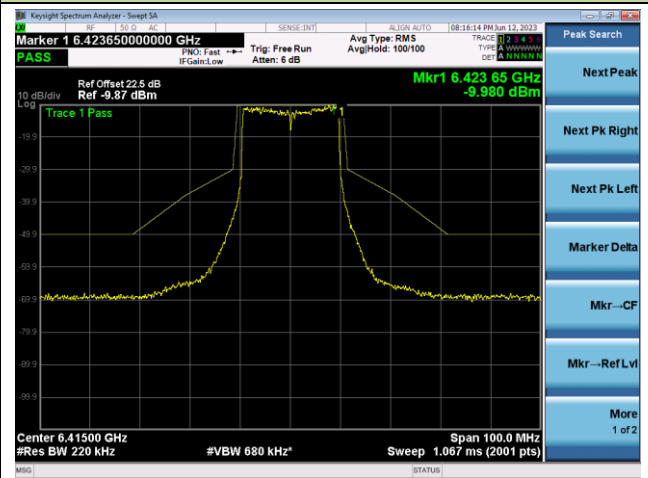

Channel 175 (6825MHz)

Spot Check Test Data of OAW-AP1411:

A.5 In-Band Emission Measurement

Test data of OAW-AP1431:

Test Site	WZ-SR5	Test Engineer	Amy Zhang
Test Date	2023-06-12~2023-06-13		

Channel 93 (6415MHz)

The Reference Level

The Mask Data

Channel 97 (6435MHz)

The Reference Level

The Mask Data

Channel 105 (6475MHz)

The Reference Level

The Mask Data