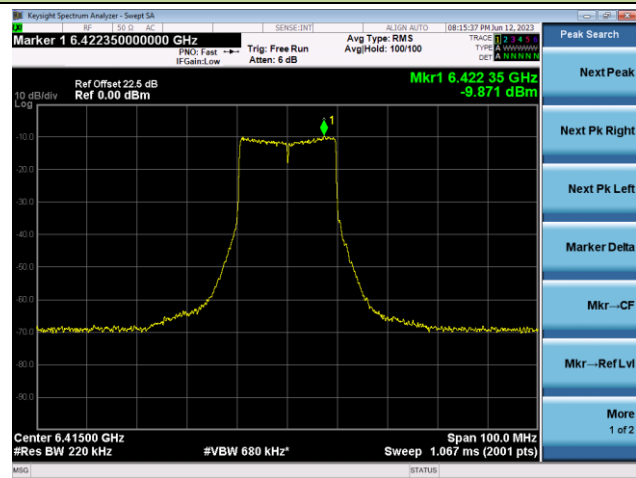

Channel 175 (6825MHz)

Spot Check Test Data of OAW-AP1411:

A.5 In-Band Emission Measurement

Test data of OAW-AP1431:

Test Site	WZ-SR5	Test Engineer	Amy Zhang
Test Date	2023-06-12~2023-06-13		

Channel 93 (6415MHz)

The Reference Level

The Mask Data

Channel 97 (6435MHz)

The Reference Level

The Mask Data

Channel 105 (6475MHz)

The Reference Level

The Mask Data