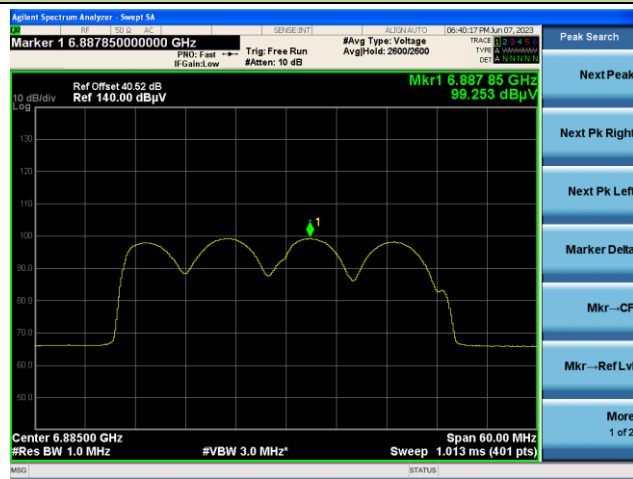

Channel 3 (5965MHz)

Channel 51 (6205MHz)

Channel 91 (6405MHz)

Channel 99 (6445MHz)

Channel 107 (6485MHz)

Channel 115 (6525MHz)

802.11ax-HE40 EIRP PSD

Channel 123 (6565MHz)

Channel 147 (6685MHz)

Channel 187 (6885MHz)

Channel 195 (6925MHz)

Channel 211 (7005MHz)

Channel 227 (7085MHz)

802.11ax-HE80 EIRP PSD

Channel 7 (5985MHz)

Channel 55 (6225MHz)