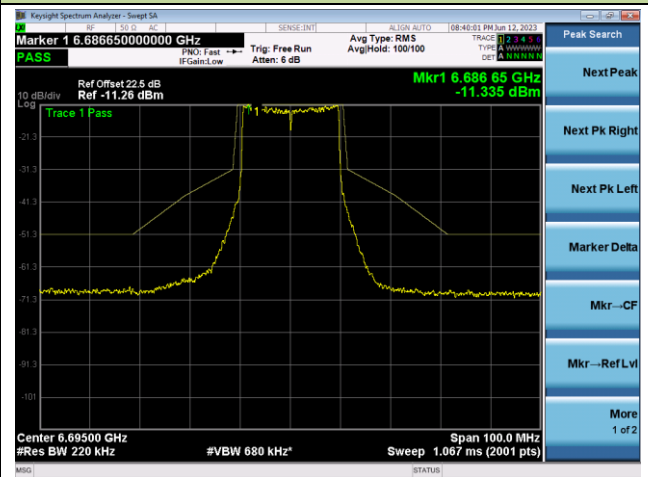

The Reference Level

The Mask Data

Channel 97 (6435MHz)

The Reference Level

The Mask Data

Channel 105 (6475MHz)

The Reference Level

The Mask Data

802.11ax-HE20 - Ant 0

Channel 113 (6515MHz)

The Reference Level

The Mask Data

Channel 117 (6535MHz)

The Reference Level

The Mask Data

Channel 149 (6695MHz)

The Reference Level

The Mask Data

802.11ax-HE20 - Ant 0

Channel 181 (6855MHz)

The Reference Level

The Mask Data

Channel 189 (6895MHz)

The Reference Level