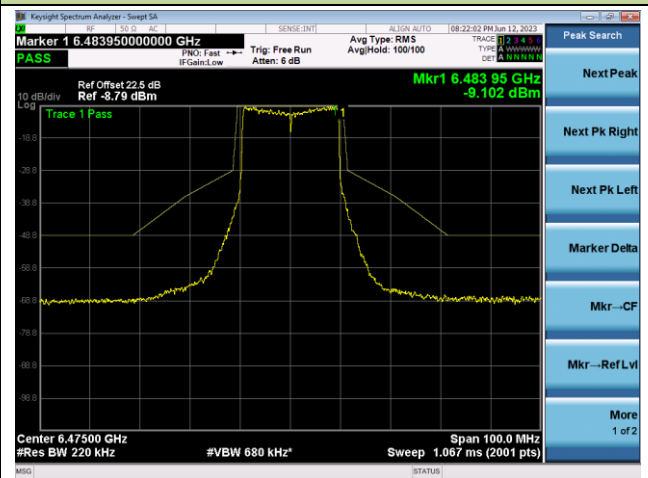

The Reference Level

The Mask Data

Channel 97 (6435MHz)

The Reference Level

The Mask Data

Channel 105 (6475MHz)

The Reference Level

The Mask Data

802.11ax-HE20 - Ant 0

Channel 113 (6515MHz)

The Reference Level

The Mask Data

Channel 117 (6535MHz)

The Reference Level

The Mask Data

Channel 149 (6695MHz)