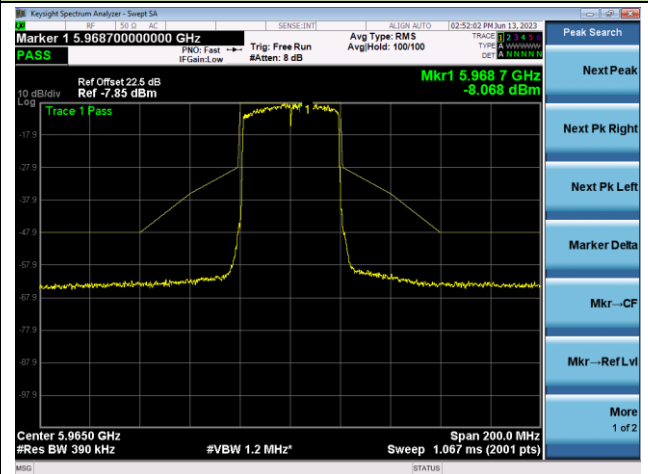

The Reference Level

The Mask Data

802.11ax-HE20 - Ant 0

Channel 181 (6855MHz)

The Reference Level

The Mask Data

Channel 189 (6895MHz)

The Reference Level

The Mask Data

Channel 209 (6995MHz)

The Reference Level

The Mask Data

802.11ax-HE40 - Ant 0

Channel 3 (5965MHz)

The Reference Level

The Mask Data

Channel 51 (6205MHz)

The Reference Level

The Mask Data

Channel 91 (6405MHz)

The Reference Level

The Mask Data