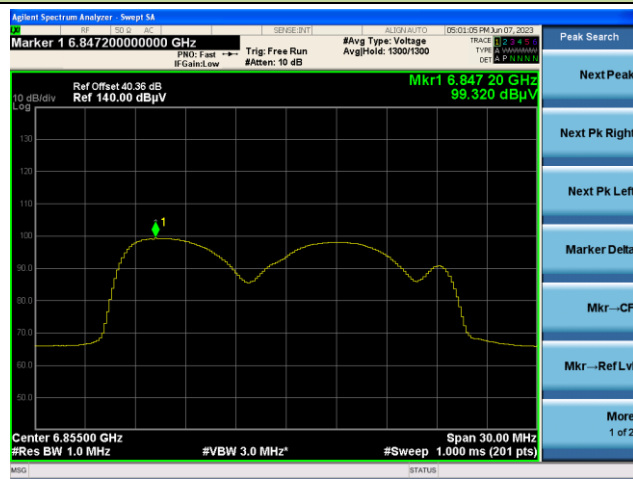

802.11ax-HE20 EIRP PSD

Channel 117 (6535MHz)

Channel 149 (6695MHz)

Channel 181 (6855MHz)

Channel 185 (6875MHz)

Channel 189 (6895MHz)

Channel 209 (6995MHz)

802.11ax-HE40 EIRP PSD