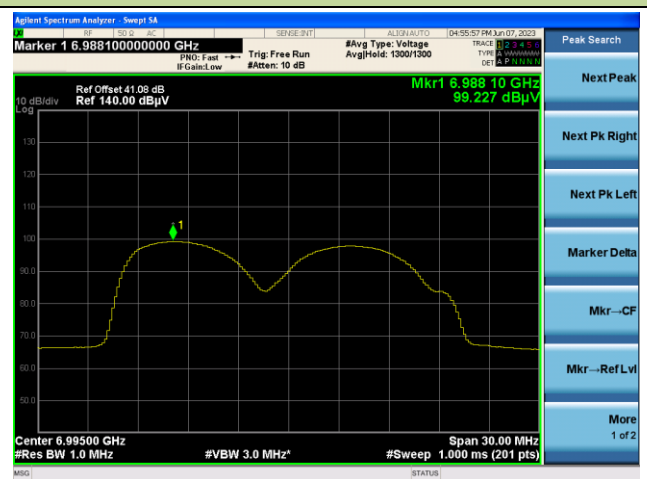

802.11ax-HE20 EIRP PSD

Channel 117 (6535MHz)

Channel 149 (6695MHz)

Channel 181 (6855MHz)

Channel 185 (6875MHz)

Channel 189 (6895MHz)

Channel 209 (6995MHz)

802.11ax-HE40 EIRP PSD

Channel 3 (5965MHz)

Channel 51 (6205MHz)

Channel 91 (6405MHz)

Channel 99 (6445MHz)

Channel 107 (6485MHz)

Channel 115 (6525MHz)

802.11ax-HE40 EIRP PSD

Channel 123 (6565MHz)