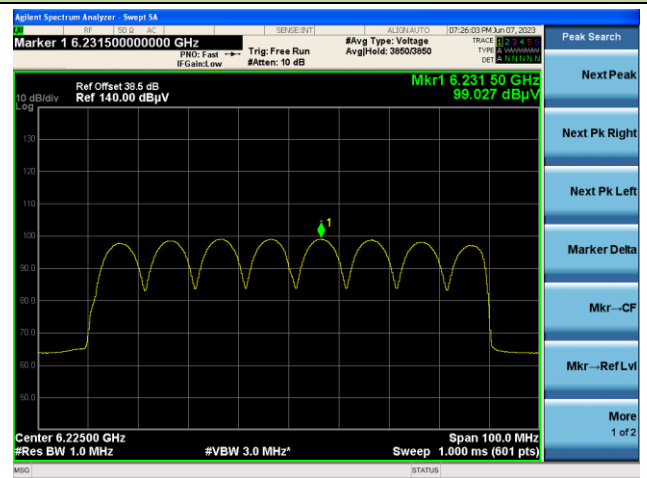

Channel 147 (6685MHz)

Channel 187 (6885MHz)

Channel 195 (6925MHz)

Channel 211 (7005MHz)

Channel 227 (7085MHz)

802.11ax-HE80 EIRP PSD

Channel 7 (5985MHz)

Channel 55 (6225MHz)

Channel 87 (6385MHz)

Channel 103 (6465MHz)

Channel 119 (6545MHz)

Channel 135 (6625MHz)

802.11ax-HE80 EIRP PSD

Channel 151 (6705MHz)

Channel 167 (6785MHz)

Channel 183 (6865MHz)