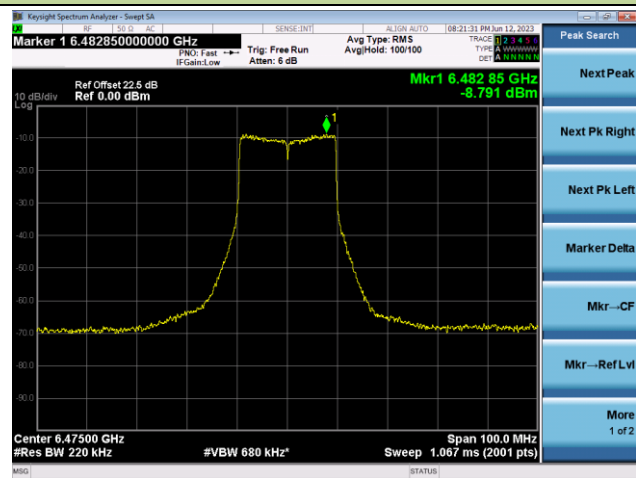

The Reference Level

The Mask Data

Channel 97 (6435MHz)

The Reference Level

The Mask Data

Channel 105 (6475MHz)

The Reference Level

The Mask Data

802.11ax-HE20 - Ant 0

Channel 113 (6515MHz)

The Reference Level

The Mask Data

Channel 117 (6535MHz)

The Reference Level

The Mask Data

Channel 149 (6695MHz)