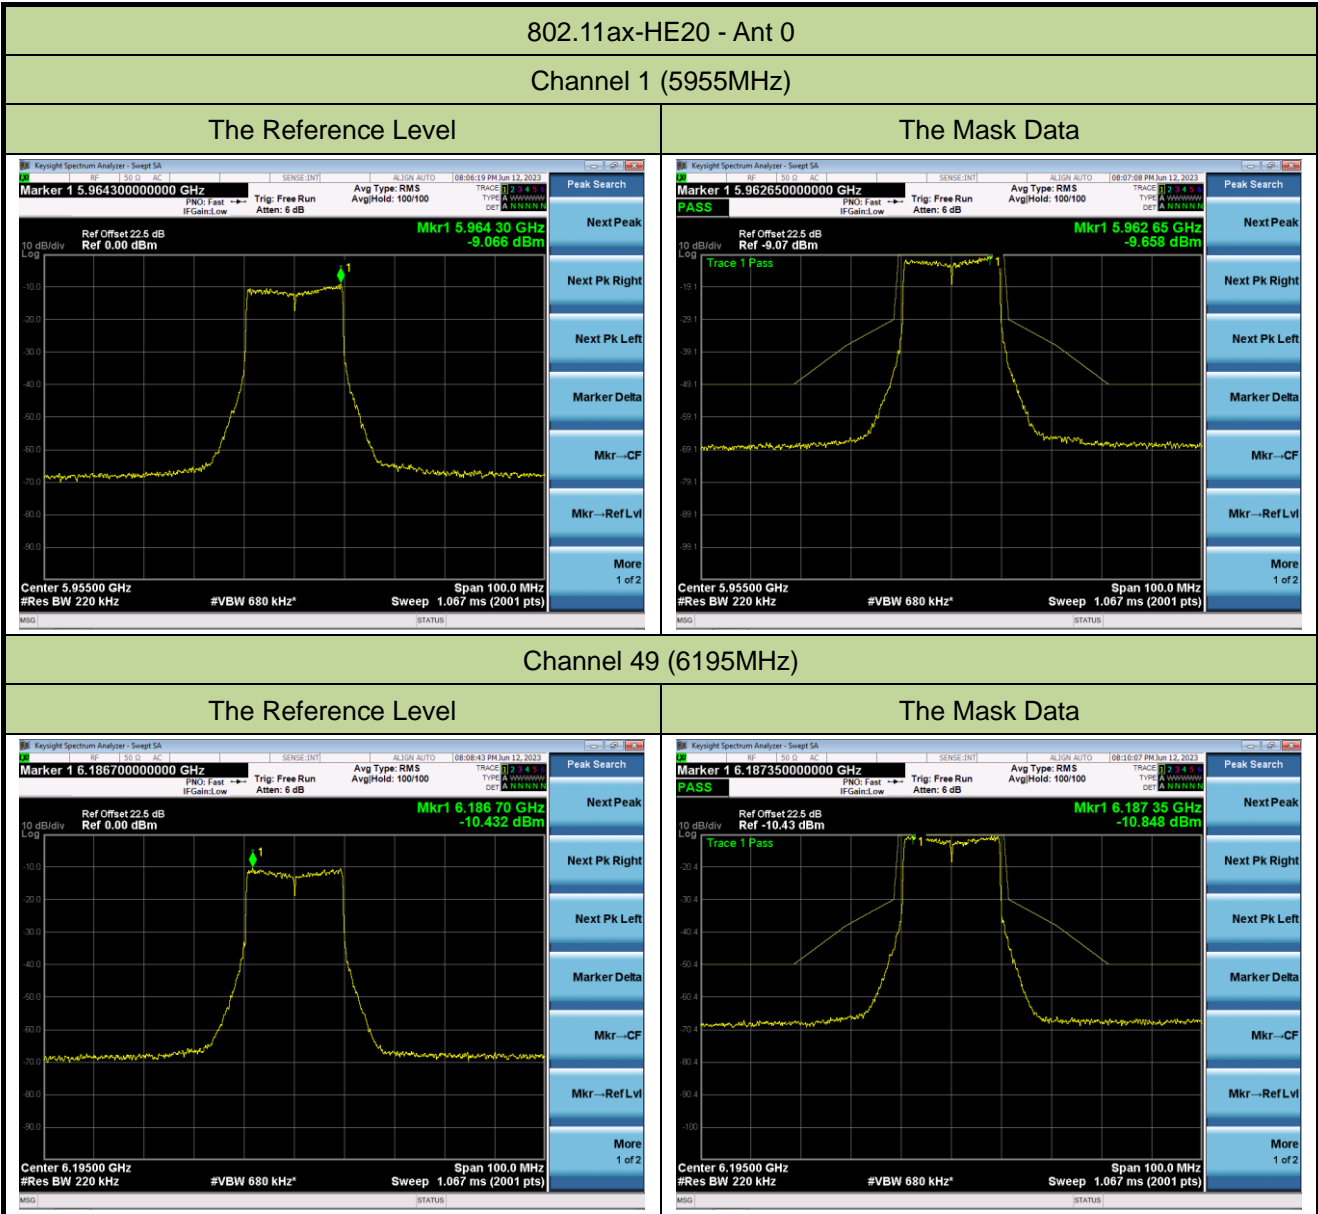

Channel 199 (6945MHz)

Channel 215 (7025MHz)

802.11ax-HE160 EIRP PSD

Channel 15 (6025MHz)

Channel 47 (6185MHz)

Channel 79 (6345MHz)

Channel 111 (6505MHz)

Channel 143 (6665MHz)

Channel 175 (6825MHz)

Spot Check Test Data of OAW-AP1411:

A.5 In-Band Emission Measurement

Test data of OAW-AP1431:

Test Site	WZ-SR5	Test Engineer	Amy Zhang
Test Date	2023-06-12~2023-06-13		

Channel 93 (6415MHz)

The Reference Level

The Mask Data

Channel 97 (6435MHz)

The Reference Level

The Mask Data

Channel 105 (6475MHz)

The Reference Level

The Mask Data

802.11ax-HE20 - Ant 0

Channel 113 (6515MHz)

The Reference Level

The Mask Data

Channel 117 (6535MHz)

The Reference Level

The Mask Data

Channel 149 (6695MHz)