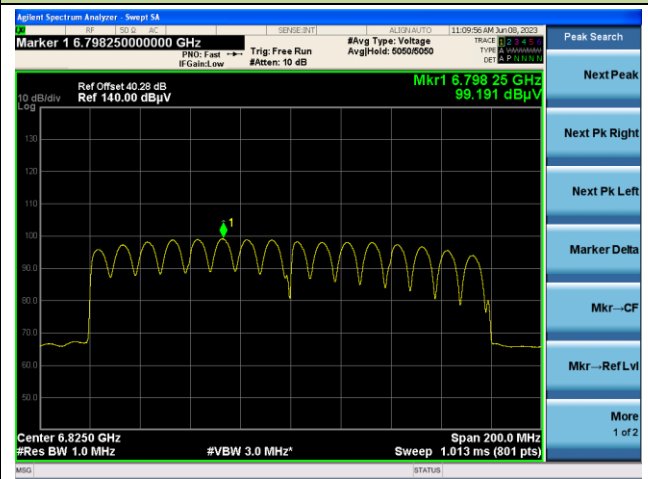

Channel 199 (6945MHz)

Channel 215 (7025MHz)

802.11ax-HE160 EIRP PSD

Channel 15 (6025MHz)

Channel 47 (6185MHz)

Channel 79 (6345MHz)

Channel 111 (6505MHz)

Channel 143 (6665MHz)

Channel 175 (6825MHz)

Spot Check Test Data of OAW-AP1411:

A.5 In-Band Emission Measurement

Test data of OAW-AP1431:

Test Site	WZ-SR5	Test Engineer	Amy Zhang
Test Date	2023-06-12~2023-06-13		

Channel 93 (6415MHz)