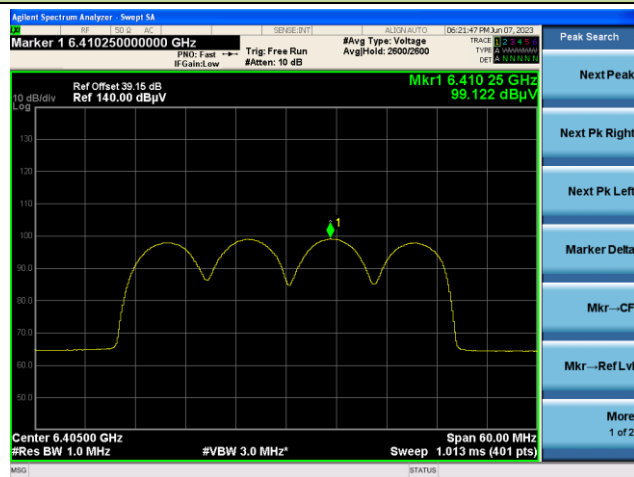

Channel 91 (6405MHz)