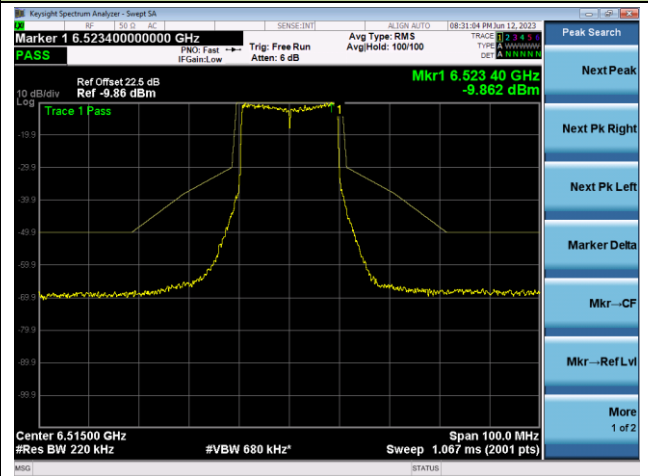

The Reference Level

The Mask Data

Channel 97 (6435MHz)

The Reference Level

The Mask Data

Channel 105 (6475MHz)

The Reference Level

The Mask Data

802.11ax-HE20 - Ant 0

Channel 113 (6515MHz)

The Reference Level

The Mask Data

Channel 117 (6535MHz)

The Reference Level

The Mask Data

Channel 149 (6695MHz)