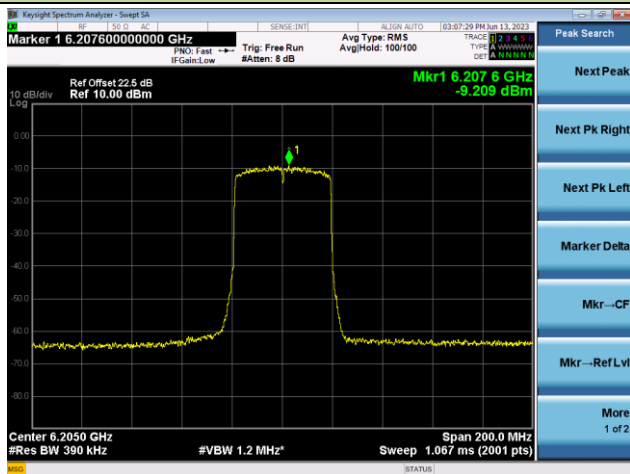

The Reference Level

The Mask Data

802.11ax-HE20 - Ant 0

Channel 181 (6855MHz)

The Reference Level

The Mask Data

Channel 189 (6895MHz)

The Reference Level

The Mask Data

Channel 209 (6995MHz)

The Reference Level

The Mask Data

802.11ax-HE40 - Ant 0

Channel 3 (5965MHz)

The Reference Level

The Mask Data

Channel 51 (6205MHz)

The Reference Level

The Mask Data

Channel 91 (6405MHz)

The Reference Level

The Mask Data