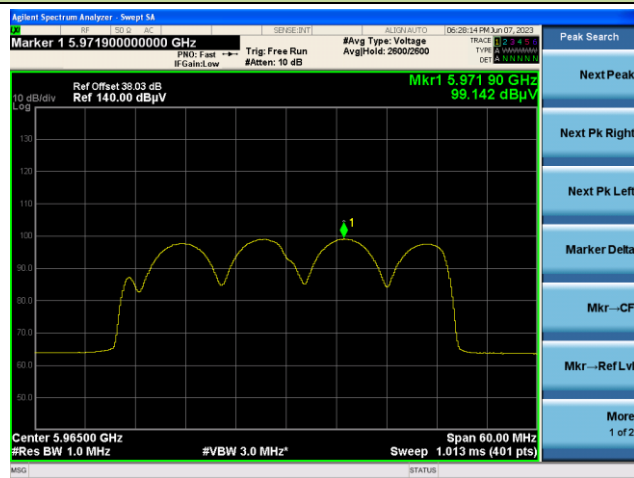

802.11ax-HE40 EIRP PSD

Channel 3 (5965MHz)