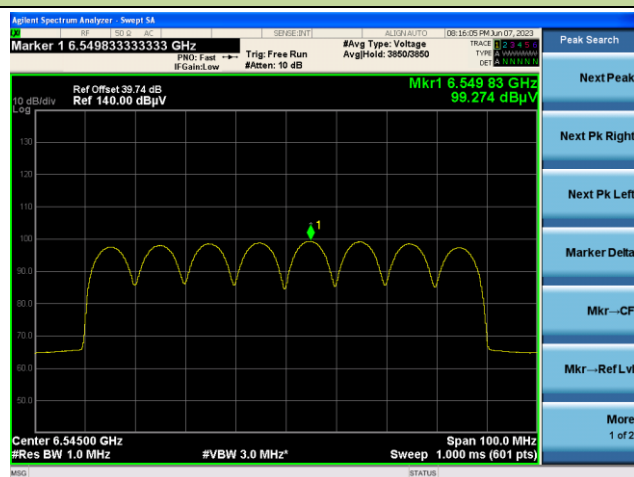

Channel 147 (6685MHz)

Channel 187 (6885MHz)

Channel 195 (6925MHz)

Channel 211 (7005MHz)

Channel 227 (7085MHz)

802.11ax-HE80 EIRP PSD

Channel 7 (5985MHz)

Channel 55 (6225MHz)

Channel 87 (6385MHz)

Channel 103 (6465MHz)

Channel 119 (6545MHz)

Channel 135 (6625MHz)

802.11ax-HE80 EIRP PSD

Channel 151 (6705MHz)

Channel 167 (6785MHz)

Channel 183 (6865MHz)