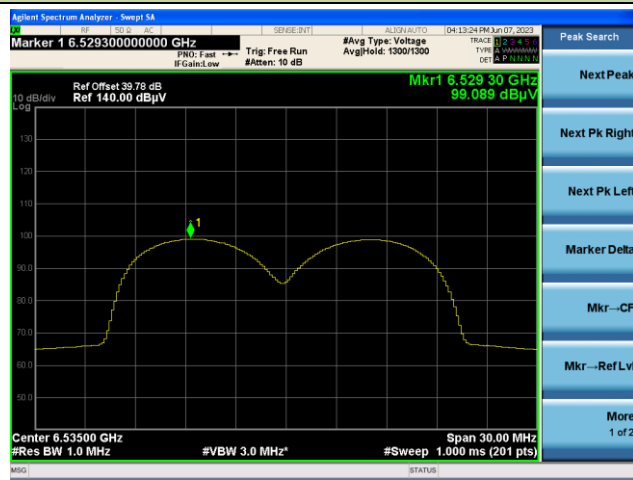

802.11ax-HE20 EIRP PSD

Channel 117 (6535MHz)

Channel 149 (6695MHz)

Channel 181 (6855MHz)

Channel 185 (6875MHz)

Channel 189 (6895MHz)

Channel 209 (6995MHz)

802.11ax-HE40 EIRP PSD

Channel 3 (5965MHz)

Channel 51 (6205MHz)

Channel 91 (6405MHz)

Channel 99 (6445MHz)

Channel 107 (6485MHz)

Channel 115 (6525MHz)

802.11ax-HE40 EIRP PSD

Channel 123 (6565MHz)