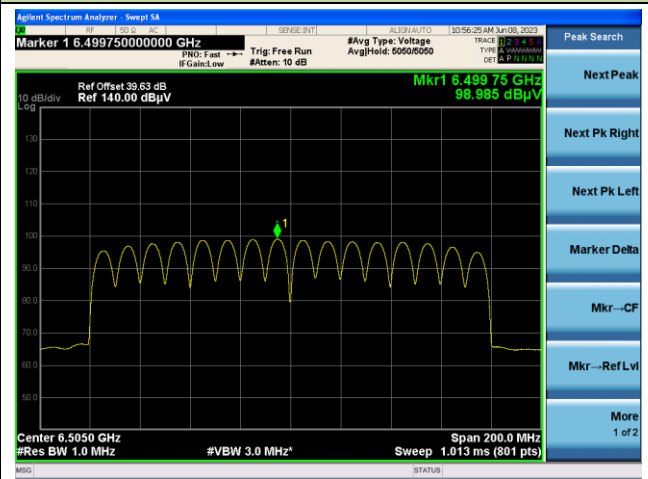

Channel 199 (6945MHz)

Channel 215 (7025MHz)

802.11ax-HE160 EIRP PSD

Channel 15 (6025MHz)

Channel 47 (6185MHz)

Channel 79 (6345MHz)

Channel 111 (6505MHz)

Channel 143 (6665MHz)

Channel 175 (6825MHz)

Spot Check Test Data of OAW-AP1411:

A.5 In-Band Emission Measurement

Test data of OAW-AP1431:

Test Site	WZ-SR5	Test Engineer	Amy Zhang
Test Date	2023-06-12~2023-06-13		

Channel 93 (6415MHz)