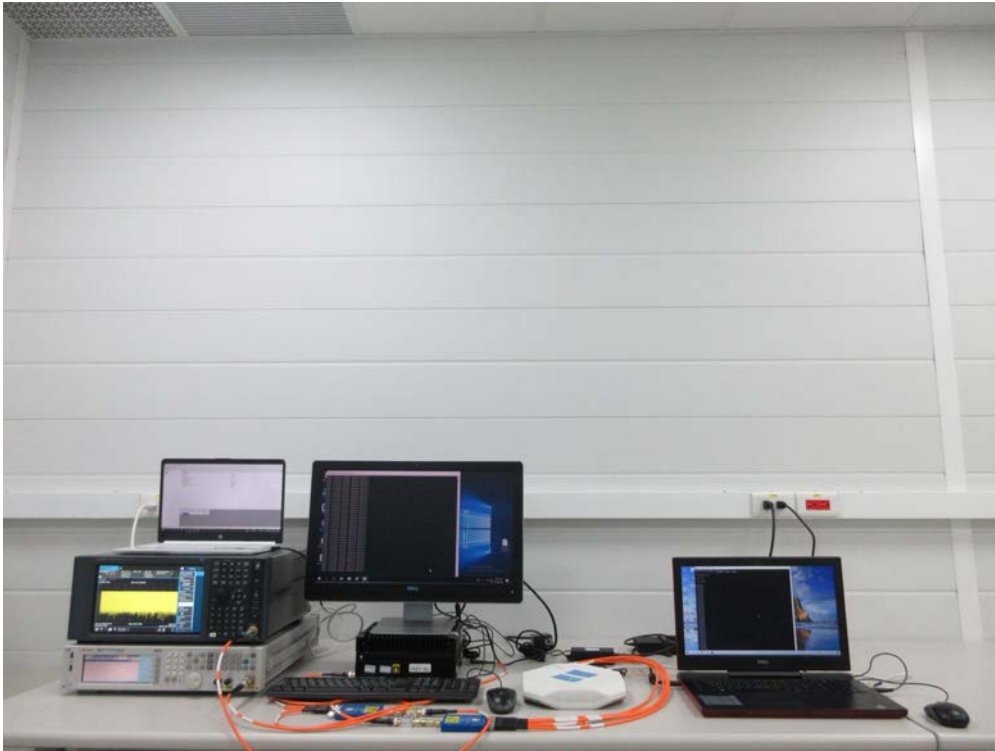

RF Test Setup Photo

Description: Front View of Conducted Emission Test Setup for Power Port

Description: Back View of Conducted Emission Test Setup for Power Port

Test Mode: Mode 1

Description: Radiated Spurious Emission Test Setup for 30MHz ~ 1GHz

Test Mode: Mode 1

Description: Radiated Spurious Emission Test Setup for 1GHz ~ 18GHz

Description: Dynamic Frequency Selection Test Setup

Description: Conducted Measurement Test Setup