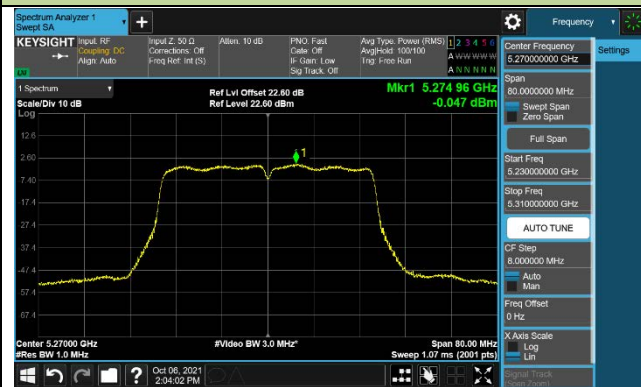

802.11ac-VHT20 Power Spectral Density –CDD Mode Ant 3

Channel 100 (5500MHz)

Channel 116 (5580MHz)

Channel 140 (5700MHz)

Channel 144 (5720MHz)

Channel 149 (5745MHz)

Channel 157 (5785MHz)

802.11ac-VHT20 Power Spectral Density –CDD Mode Ant 3

Channel 165 (5825MHz)

802.11ac-VHT40 Power Spectral Density –CDD Mode Ant 3

Channel 38 (5190MHz)

Channel 46 (5230MHz)

Channel 54 (5270MHz)

Channel 62 (5310MHz)

Channel 102 (5510MHz)

Channel 110 (5550MHz)

802.11ac-VHT40 Power Spectral Density –CDD Mode Ant 3

Channel 134 (5670MHz)

Channel 142 (5710MHz)

Channel 151 (5755MHz)

Channel 159 (5795MHz)

802.11ac-VHT80 Power Spectral Density –CDD Mode Ant 3

Channel 42 (5210MHz)