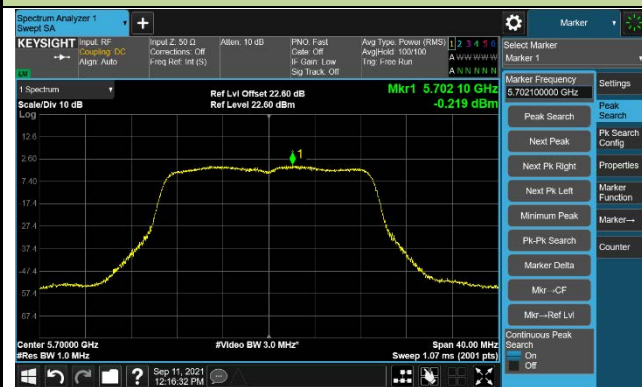

802.11ac-VHT20 Power Spectral Density –CDD Mode Ant 3

Channel 100 (5500MHz)

Channel 116 (5580MHz)

Channel 140 (5700MHz)

Channel 144 (5720MHz)

Channel 149 (5745MHz)

Channel 157 (5785MHz)

802.11ac-VHT20 Power Spectral Density –CDD Mode Ant 3

Channel 165 (5825MHz)

802.11ac-VHT40 Power Spectral Density –CDD Mode Ant 3

Channel 38 (5190MHz)

Channel 46 (5230MHz)

Channel 54 (5270MHz)

Channel 62 (5310MHz)

Channel 102 (5510MHz)

Channel 110 (5550MHz)