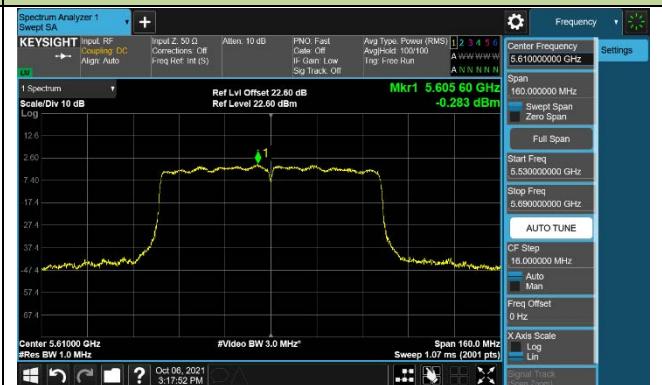

802.11ac-VHT40 Power Spectral Density –CDD Mode Ant 3

Channel 134 (5670MHz)

Channel 142 (5710MHz)

Channel 151 (5755MHz)

Channel 159 (5795MHz)

802.11ac-VHT80 Power Spectral Density –CDD Mode Ant 3

Channel 42 (5210MHz)

Channel 58 (5290MHz)

Channel 106 (5530MHz)

Channel 122 (5610MHz)

Channel 138 (5690MHz)

Channel 155 (5775MHz)

802.11ax-HE20 Power Spectral Density –CDD Mode Ant 3

Channel 36 (5180MHz)

Channel 44 (5220MHz)