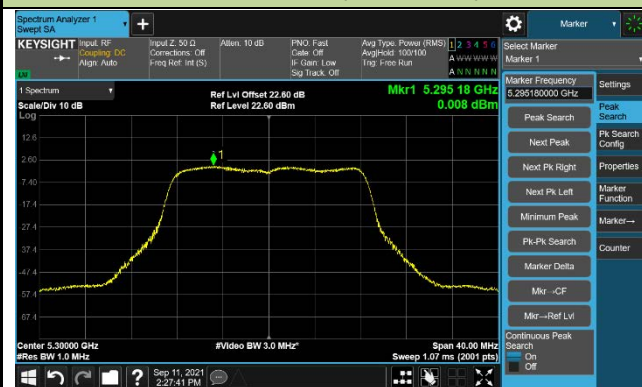

Channel 134 (5670MHz)

Channel 142 (5710MHz)

Channel 151 (5755MHz)

Channel 159 (5795MHz)

802.11ax-HE80 Power Spectral Density –CDD Mode Ant 2

Channel 42 (5210MHz)

Channel 58 (5290MHz)

Channel 106 (5530MHz)

Channel 122 (5610MHz)

Channel 138 (5690MHz)

Channel 155 (5775MHz)

802.11a Power Spectral Density –CDD Mode Ant 3

Channel 36 (5180MHz)

Channel 44 (5220MHz)

Channel 48 (5240MHz)

Channel 52 (5260MHz)

Channel 60 (5300MHz)

Channel 64 (5320MHz)

802.11a Power Spectral Density –CDD Mode Ant 3

Channel 100 (5500MHz)

Channel 116 (5580MHz)

Channel 140 (5700MHz)

Channel 144 (5720MHz)

Channel 149 (5745MHz)