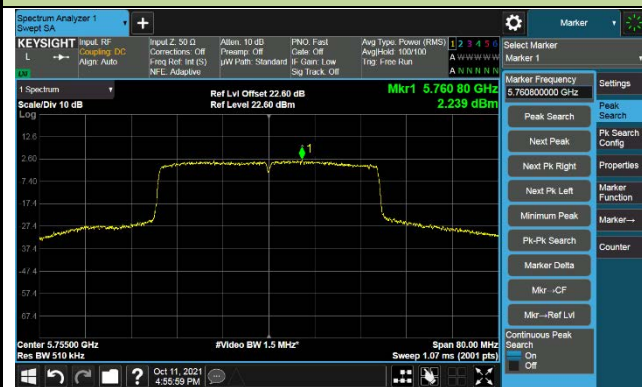

802.11ax-HE40 Power Spectral Density –CDD Mode Ant 2

Channel 38 (5190MHz)

Channel 46 (5230MHz)

Channel 54 (5270MHz)

Channel 62 (5310MHz)

Channel 102 (5510MHz)

Channel 110 (5550MHz)

802.11ax-HE40 Power Spectral Density –CDD Mode Ant 2

Channel 134 (5670MHz)

Channel 142 (5710MHz)

Channel 151 (5755MHz)

Channel 159 (5795MHz)

802.11ax-HE80 Power Spectral Density –CDD Mode Ant 2

Channel 42 (5210MHz)

Channel 58 (5290MHz)

Channel 106 (5530MHz)