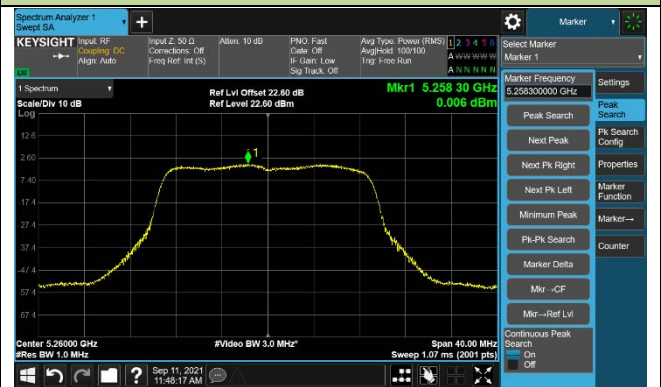

Channel 157 (5785MHz)

802.11ac-VHT20 Power Spectral Density –CDD Mode Ant 3

Channel 36 (5180MHz)

Channel 44 (5220MHz)

Channel 48 (5240MHz)

Channel 52 (5260MHz)

Channel 60 (5300MHz)

Channel 64 (5320MHz)

802.11ac-VHT20 Power Spectral Density –CDD Mode Ant 3

Channel 100 (5500MHz)

Channel 116 (5580MHz)

Channel 140 (5700MHz)

Channel 144 (5720MHz)

Channel 149 (5745MHz)

Channel 157 (5785MHz)

802.11ac-VHT20 Power Spectral Density –CDD Mode Ant 3