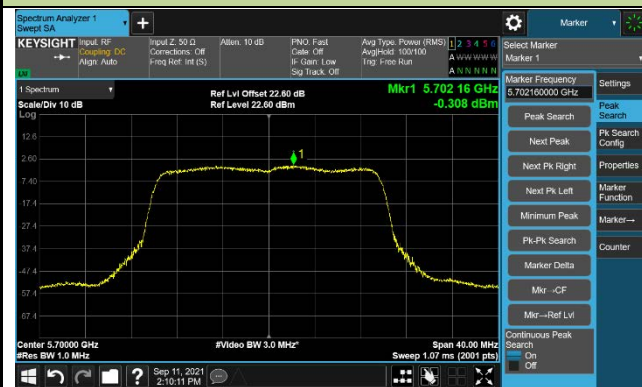

Channel 58 (5290MHz)

Channel 106 (5530MHz)

Channel 122 (5610MHz)

Channel 138 (5690MHz)

Channel 155 (5775MHz)

802.11ax-HE20 Power Spectral Density –CDD Mode Ant 3

Channel 36 (5180MHz)

Channel 44 (5220MHz)

Channel 48 (5240MHz)

Channel 52 (5260MHz)

Channel 60 (5300MHz)

Channel 64 (5320MHz)

802.11ax-HE20 Power Spectral Density –CDD Mode Ant 3

Channel 100 (5500MHz)

Channel 116 (5580MHz)

Channel 140 (5700MHz)

Channel 144 (5720MHz)

Channel 149 (5745MHz)

Channel 157 (5785MHz)

802.11ax-HE20 Power Spectral Density –CDD Mode Ant 3

Channel 165 (5825MHz)

802.11ax-HE40 Power Spectral Density –CDD Mode Ant 3

Channel 38 (5190MHz)