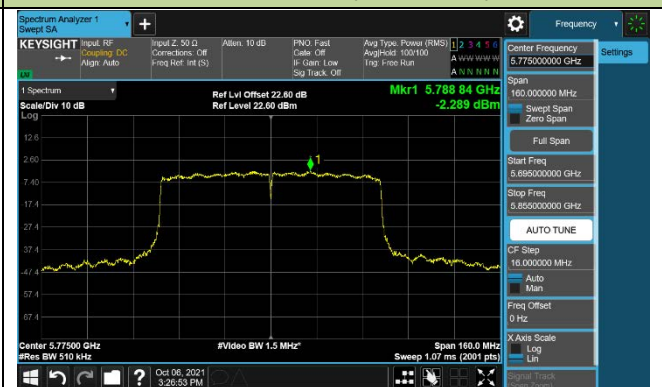

802.11ac-VHT40 Power Spectral Density –CDD Mode Ant 3

Channel 134 (5670MHz)

Channel 142 (5710MHz)

Channel 151 (5755MHz)

Channel 159 (5795MHz)

802.11ac-VHT80 Power Spectral Density –CDD Mode Ant 3

Channel 42 (5210MHz)

Channel 58 (5290MHz)

Channel 106 (5530MHz)

Channel 122 (5610MHz)

Channel 138 (5690MHz)

Channel 155 (5775MHz)

802.11ax-HE20 Power Spectral Density –CDD Mode Ant 3

Channel 36 (5180MHz)

Channel 44 (5220MHz)

Channel 48 (5240MHz)

Channel 52 (5260MHz)

Channel 60 (5300MHz)

Channel 64 (5320MHz)

802.11ax-HE20 Power Spectral Density –CDD Mode Ant 3

Channel 100 (5500MHz)

Channel 116 (5580MHz)

Channel 140 (5700MHz)