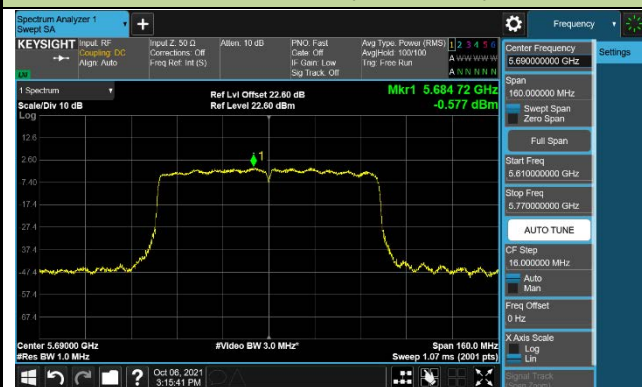

802.11ac-VHT40 Power Spectral Density –CDD Mode Ant 3

Channel 134 (5670MHz)

Channel 142 (5710MHz)

Channel 151 (5755MHz)

Channel 159 (5795MHz)

802.11ac-VHT80 Power Spectral Density –CDD Mode Ant 3

Channel 42 (5210MHz)

Channel 58 (5290MHz)

Channel 106 (5530MHz)

Channel 122 (5610MHz)

Channel 138 (5690MHz)

Channel 155 (5775MHz)

802.11ax-HE20 Power Spectral Density –CDD Mode Ant 3

Channel 36 (5180MHz)

Channel 44 (5220MHz)

Channel 48 (5240MHz)

Channel 52 (5260MHz)

Channel 60 (5300MHz)

Channel 64 (5320MHz)

802.11ax-HE20 Power Spectral Density –CDD Mode Ant 3

Channel 100 (5500MHz)

Channel 116 (5580MHz)

Channel 140 (5700MHz)