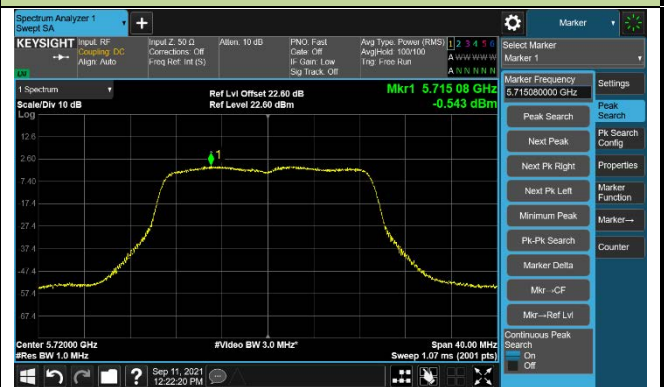

802.11ac-VHT20 Power Spectral Density –CDD Mode Ant 3

Channel 100 (5500MHz)

Channel 116 (5580MHz)

Channel 140 (5700MHz)

Channel 144 (5720MHz)

Channel 149 (5745MHz)

Channel 157 (5785MHz)

802.11ac-VHT20 Power Spectral Density –CDD Mode Ant 3

Channel 165 (5825MHz)

802.11ac-VHT40 Power Spectral Density –CDD Mode Ant 3

Channel 38 (5190MHz)

Channel 46 (5230MHz)

Channel 54 (5270MHz)

Channel 62 (5310MHz)

Channel 102 (5510MHz)

Channel 110 (5550MHz)