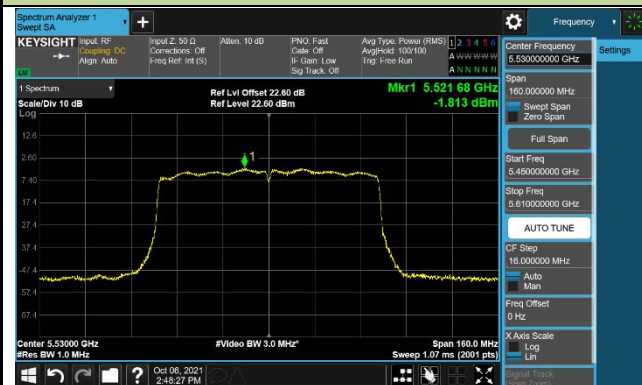

802.11ac-VHT40 Power Spectral Density –CDD Mode Ant 3

Channel 134 (5670MHz)

Channel 142 (5710MHz)

Channel 151 (5755MHz)

Channel 159 (5795MHz)

802.11ac-VHT80 Power Spectral Density –CDD Mode Ant 3

Channel 42 (5210MHz)

Channel 58 (5290MHz)

Channel 106 (5530MHz)

Channel 122 (5610MHz)

Channel 138 (5690MHz)

Channel 155 (5775MHz)

802.11ax-HE20 Power Spectral Density –CDD Mode Ant 3

Channel 36 (5180MHz)

Channel 44 (5220MHz)