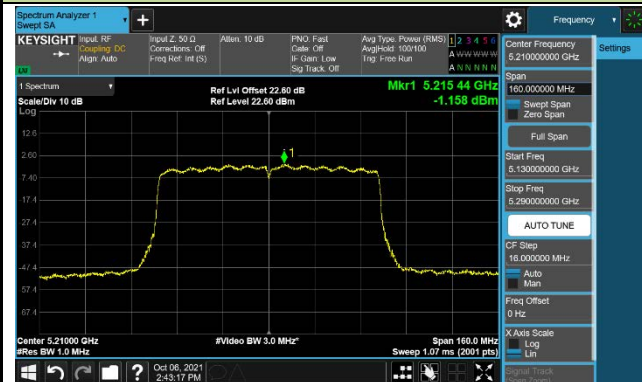

802.11ac-VHT40 Power Spectral Density –CDD Mode Ant 3

Channel 134 (5670MHz)

Channel 142 (5710MHz)

Channel 151 (5755MHz)

Channel 159 (5795MHz)

802.11ac-VHT80 Power Spectral Density –CDD Mode Ant 3

Channel 42 (5210MHz)

Channel 58 (5290MHz)

Channel 106 (5530MHz)

Channel 122 (5610MHz)

Channel 138 (5690MHz)

Channel 155 (5775MHz)

802.11ax-HE20 Power Spectral Density –CDD Mode Ant 3

Channel 36 (5180MHz)

Channel 44 (5220MHz)