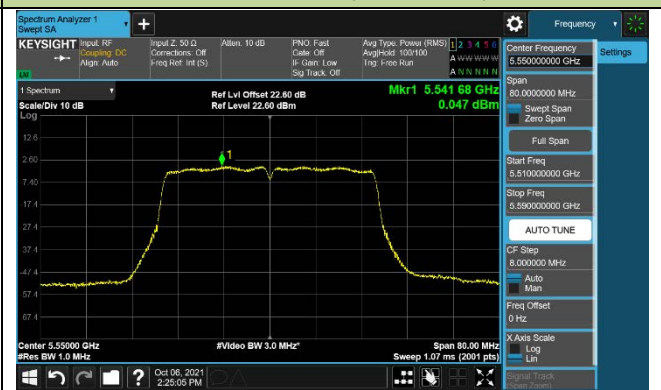

802.11ac-VHT20 Power Spectral Density –CDD Mode Ant 3

Channel 100 (5500MHz)

Channel 116 (5580MHz)

Channel 140 (5700MHz)

Channel 144 (5720MHz)

Channel 149 (5745MHz)

Channel 157 (5785MHz)

802.11ac-VHT20 Power Spectral Density –CDD Mode Ant 3

Channel 165 (5825MHz)

802.11ac-VHT40 Power Spectral Density –CDD Mode Ant 3

Channel 38 (5190MHz)

Channel 46 (5230MHz)

Channel 54 (5270MHz)

Channel 62 (5310MHz)

Channel 102 (5510MHz)

Channel 110 (5550MHz)

802.11ac-VHT40 Power Spectral Density –CDD Mode Ant 3

Channel 134 (5670MHz)

Channel 142 (5710MHz)

Channel 151 (5755MHz)

Channel 159 (5795MHz)

802.11ac-VHT80 Power Spectral Density –CDD Mode Ant 3

Channel 42 (5210MHz)