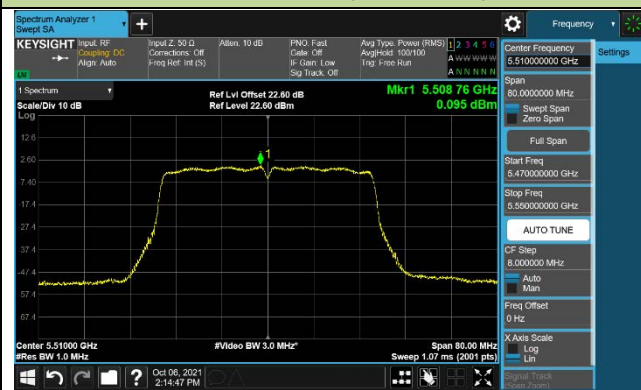

802.11ac-VHT20 Power Spectral Density –CDD Mode Ant 3

Channel 100 (5500MHz)

Channel 116 (5580MHz)

Channel 140 (5700MHz)

Channel 144 (5720MHz)

Channel 149 (5745MHz)

Channel 157 (5785MHz)

802.11ac-VHT20 Power Spectral Density –CDD Mode Ant 3

Channel 165 (5825MHz)

802.11ac-VHT40 Power Spectral Density –CDD Mode Ant 3

Channel 38 (5190MHz)

Channel 46 (5230MHz)

Channel 54 (5270MHz)

Channel 62 (5310MHz)

Channel 102 (5510MHz)

Channel 110 (5550MHz)

802.11ac-VHT40 Power Spectral Density –CDD Mode Ant 3

Channel 134 (5670MHz)

Channel 142 (5710MHz)

Channel 151 (5755MHz)

Channel 159 (5795MHz)

802.11ac-VHT80 Power Spectral Density –CDD Mode Ant 3

Channel 42 (5210MHz)