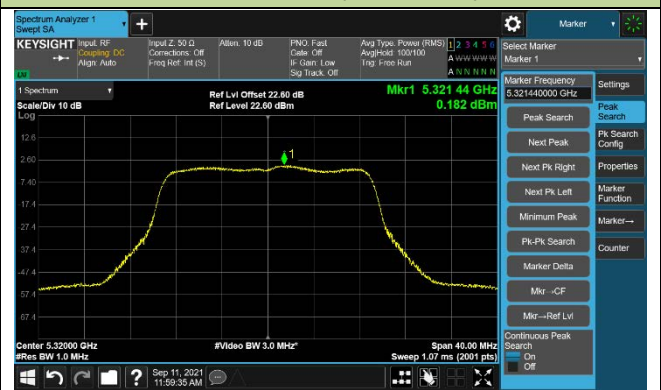

Channel 60 (5300MHz)

Channel 64 (5320MHz)

802.11a Power Spectral Density –CDD Mode Ant 3

Channel 100 (5500MHz)

Channel 116 (5580MHz)

Channel 140 (5700MHz)

Channel 144 (5720MHz)

Channel 149 (5745MHz)

Channel 157 (5785MHz)

802.11ac-VHT20 Power Spectral Density –CDD Mode Ant 3

Channel 36 (5180MHz)

Channel 44 (5220MHz)

Channel 48 (5240MHz)

Channel 52 (5260MHz)

Channel 60 (5300MHz)

Channel 64 (5320MHz)

802.11ac-VHT20 Power Spectral Density –CDD Mode Ant 3

Channel 100 (5500MHz)

Channel 116 (5580MHz)

Channel 140 (5700MHz)

Channel 144 (5720MHz)

Channel 149 (5745MHz)

Channel 157 (5785MHz)

802.11ac-VHT20 Power Spectral Density –CDD Mode Ant 3