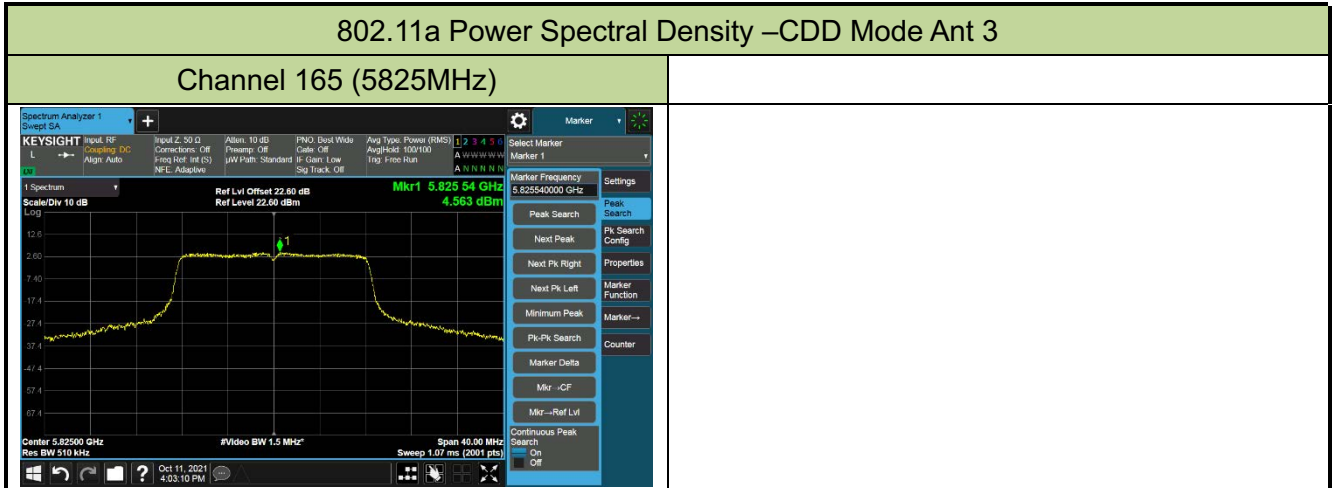

Channel 60 (5300MHz)

Channel 64 (5320MHz)

802.11a Power Spectral Density –CDD Mode Ant 3

Channel 100 (5500MHz)

Channel 116 (5580MHz)

Channel 140 (5700MHz)

Channel 144 (5720MHz)

Channel 149 (5745MHz)

Channel 157 (5785MHz)

802.11ac-VHT20 Power Spectral Density –CDD Mode Ant 3

Channel 36 (5180MHz)

Channel 44 (5220MHz)

Channel 48 (5240MHz)

Channel 52 (5260MHz)

Channel 60 (5300MHz)

Channel 64 (5320MHz)