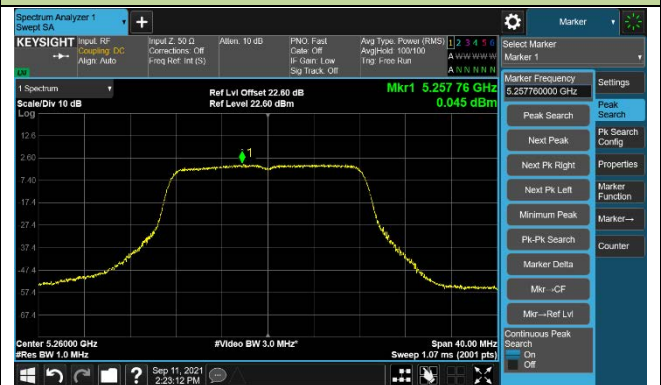

**802.11ax-HE80+80 Power Spectral Density –CDD Mode**  
**Channel 106+122 (5530+5610MHz)**

**Ant0**

**Ant1**

**Ant2**

**Ant3**

## 802.11a Power Spectral Density –CDD Mode Ant 1

Channel 36 (5180MHz)

Channel 44 (5220MHz)

Channel 48 (5240MHz)

Channel 52 (5260MHz)

Channel 60 (5300MHz)

Channel 64 (5320MHz)

## 802.11a Power Spectral Density –CDD Mode Ant 1

Channel 100 (5500MHz)

Channel 116 (5580MHz)

Channel 140 (5700MHz)

Channel 144 (5720MHz)

Channel 149 (5745MHz)

Channel 157 (5785MHz)

802.11ac-VHT20 Power Spectral Density –CDD Mode Ant 1