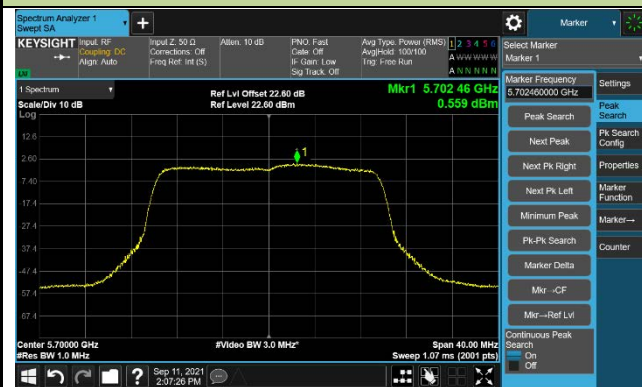

## 802.11ax-HE20 Power Spectral Density –CDD Mode Ant 0

Channel 36 (5180MHz)

Channel 44 (5220MHz)

Channel 48 (5240MHz)

Channel 52 (5260MHz)

Channel 60 (5300MHz)

Channel 64 (5320MHz)

## 802.11ax-HE20 Power Spectral Density –CDD Mode Ant 0

Channel 100 (5500MHz)

Channel 116 (5580MHz)

Channel 140 (5700MHz)

Channel 144 (5720MHz)

Channel 149 (5745MHz)

Channel 157 (5785MHz)

## 802.11ax-HE40 Power Spectral Density –CDD Mode Ant 0

Channel 38 (5190MHz)

Channel 46 (5230MHz)

Channel 54 (5270MHz)

Channel 62 (5310MHz)

Channel 102 (5510MHz)

Channel 110 (5550MHz)

802.11ax-HE40 Power Spectral Density –CDD Mode Ant 0