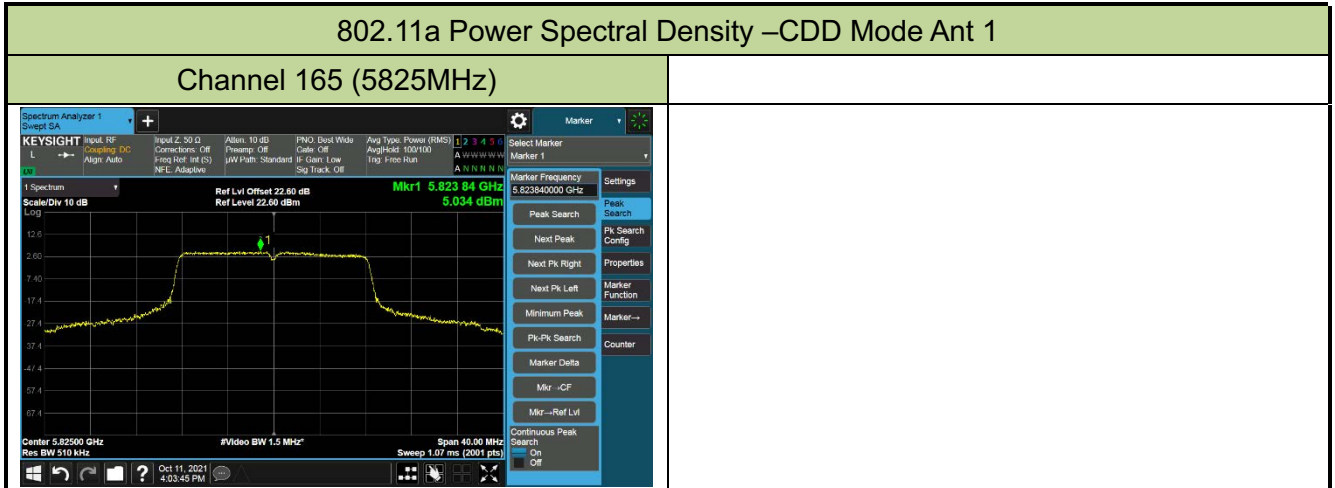

## 802.11a Power Spectral Density –CDD Mode Ant 1

Channel 100 (5500MHz)

Channel 116 (5580MHz)

Channel 140 (5700MHz)

Channel 144 (5720MHz)

Channel 149 (5745MHz)

Channel 157 (5785MHz)

802.11ac-VHT20 Power Spectral Density –CDD Mode Ant 1