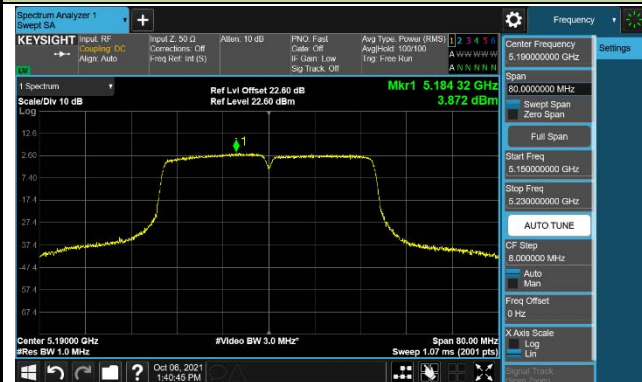

## 802.11ac-VHT20 Power Spectral Density –CDD Mode Ant 1

Channel 100 (5500MHz)

Channel 116 (5580MHz)

Channel 140 (5700MHz)

Channel 144 (5720MHz)

Channel 149 (5745MHz)

Channel 157 (5785MHz)

802.11ac-VHT20 Power Spectral Density –CDD Mode Ant 1

Channel 165 (5825MHz)

802.11ac-VHT40 Power Spectral Density –CDD Mode Ant 1

Channel 38 (5190MHz)

Channel 46 (5230MHz)

Channel 54 (5270MHz)

Channel 62 (5310MHz)

Channel 102 (5510MHz)

Channel 110 (5550MHz)