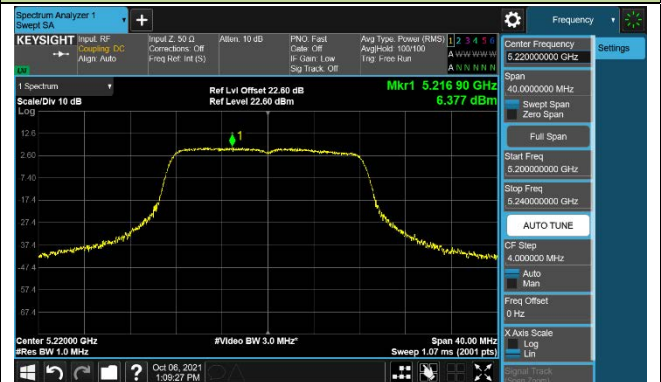

Channel 122 (5610MHz)

Channel 138 (5690MHz)

Channel 155 (5775MHz)

802.11ax-HE80+80 Power Spectral Density –CDD Mode  
 Channel 42+58 (5210+5290MHz)

Ant0

Ant1

Ant2

Ant3

**802.11ax-HE80+80 Power Spectral Density –CDD Mode**  
**Channel 106+122 (5530+5610MHz)**

**Ant0**

**Ant1**

**Ant2**

**Ant3**

## 802.11a Power Spectral Density –CDD Mode Ant 1

Channel 36 (5180MHz)

Channel 44 (5220MHz)

Channel 48 (5240MHz)

Channel 52 (5260MHz)

Channel 60 (5300MHz)

Channel 64 (5320MHz)