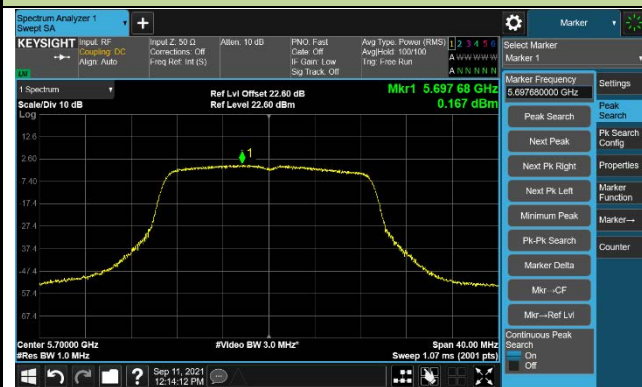

## 802.11ac-VHT20 Power Spectral Density –CDD Mode Ant 1

Channel 100 (5500MHz)

Channel 116 (5580MHz)

Channel 140 (5700MHz)

Channel 144 (5720MHz)

Channel 149 (5745MHz)

Channel 157 (5785MHz)

802.11ac-VHT20 Power Spectral Density –CDD Mode Ant 1

Channel 165 (5825MHz)

802.11ac-VHT40 Power Spectral Density –CDD Mode Ant 1

Channel 38 (5190MHz)

Channel 46 (5230MHz)

Channel 54 (5270MHz)

Channel 62 (5310MHz)

Channel 102 (5510MHz)

Channel 110 (5550MHz)