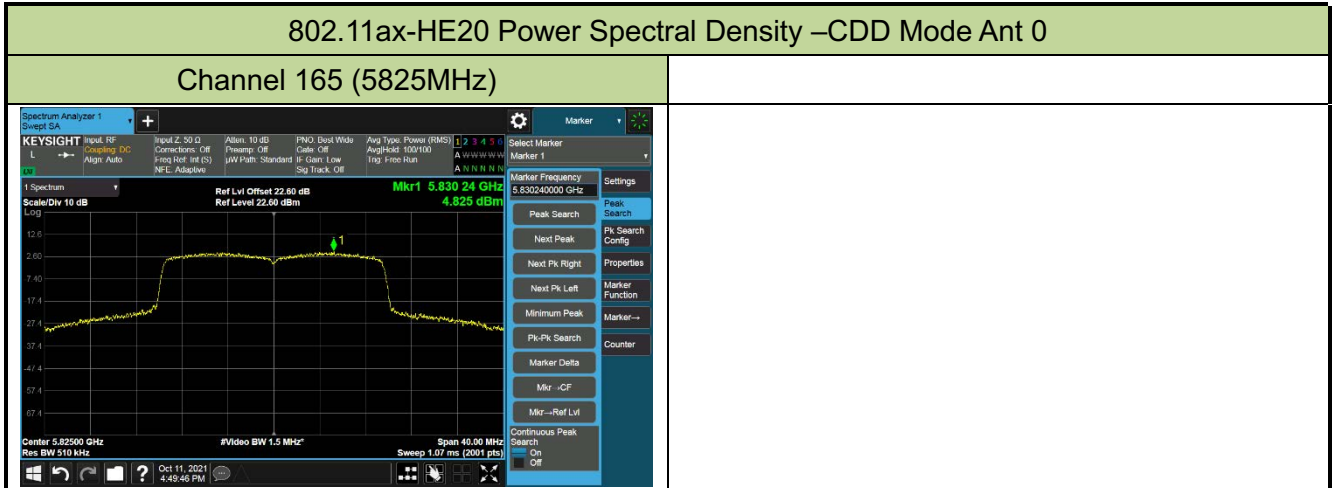

## 802.11ax-HE20 Power Spectral Density –CDD Mode Ant 0

Channel 100 (5500MHz)

Channel 116 (5580MHz)

Channel 140 (5700MHz)

Channel 144 (5720MHz)

Channel 149 (5745MHz)

Channel 157 (5785MHz)