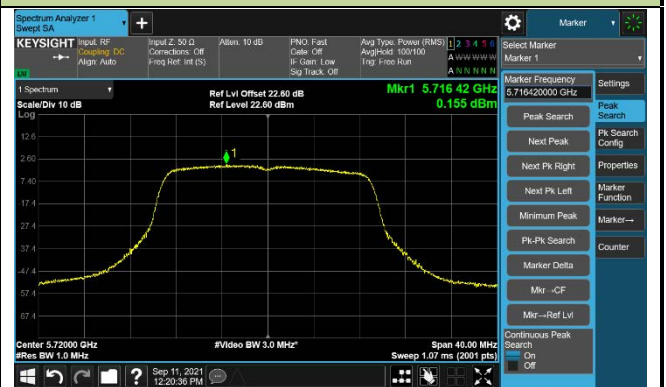

## 802.11ac-VHT20 Power Spectral Density –CDD Mode Ant 1

Channel 100 (5500MHz)

Channel 116 (5580MHz)

Channel 140 (5700MHz)

Channel 144 (5720MHz)

Channel 149 (5745MHz)

Channel 157 (5785MHz)

802.11ac-VHT20 Power Spectral Density –CDD Mode Ant 1

Channel 165 (5825MHz)

802.11ac-VHT40 Power Spectral Density –CDD Mode Ant 1

Channel 38 (5190MHz)

Channel 46 (5230MHz)

Channel 54 (5270MHz)

Channel 62 (5310MHz)

Channel 102 (5510MHz)

Channel 110 (5550MHz)