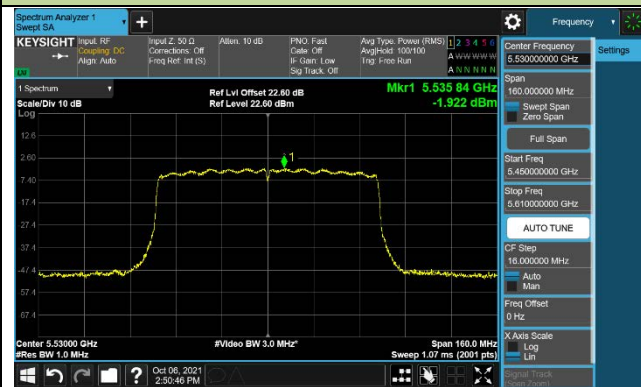

802.11ac-VHT80 Power Spectral Density –CDD Mode Ant 0

Channel 42 (5210MHz)

Channel 58 (5290MHz)

Channel 106 (5530MHz)

Channel 122 (5610MHz)

Channel 138 (5690MHz)

Channel 155 (5775MHz)

**802.11ac-VHT80+80 Power Spectral Density –CDD Mode**  
**Channel 42+58 (5210+5290MHz)**

**Ant0**

**Ant1**

**Ant2**

**Ant3**

802.11ac-VHT80+80 Power Spectral Density –CDD Mode  
 Channel 106+122 (5530+5610MHz)

Ant0

Ant1

Ant2