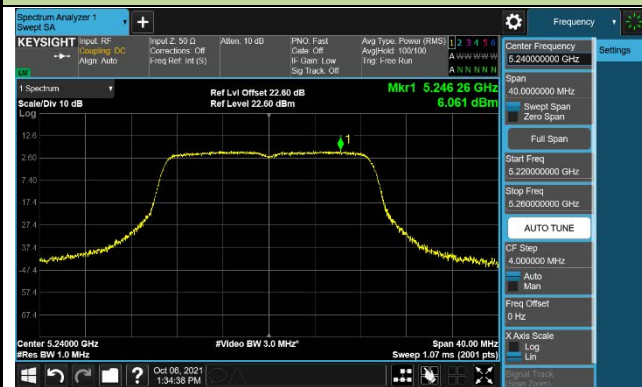

Channel 48 (5240MHz)