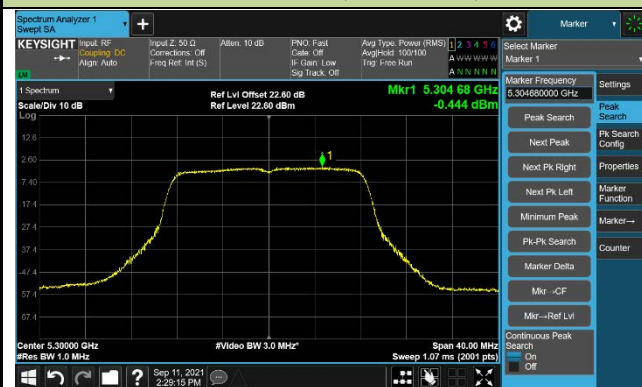

**802.11ax-HE80+80 Power Spectral Density –CDD Mode**  
**Channel 106+122 (5530+5610MHz)**

**Ant0**

**Ant1**

**Ant2**

**Ant3**

## 802.11a Power Spectral Density –CDD Mode Ant 1

Channel 36 (5180MHz)

Channel 44 (5220MHz)

Channel 48 (5240MHz)

Channel 52 (5260MHz)

Channel 60 (5300MHz)

Channel 64 (5320MHz)

## 802.11a Power Spectral Density –CDD Mode Ant 1

Channel 100 (5500MHz)

Channel 116 (5580MHz)

Channel 140 (5700MHz)

Channel 144 (5720MHz)

Channel 149 (5745MHz)

Channel 157 (5785MHz)

802.11ac-VHT20 Power Spectral Density –CDD Mode Ant 1