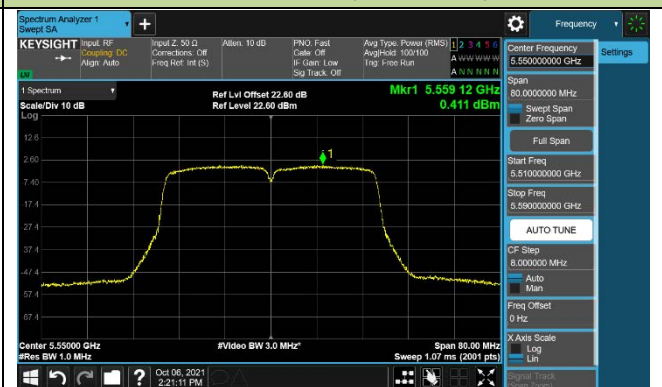

## 802.11ac-VHT20 Power Spectral Density –CDD Mode Ant 1

Channel 100 (5500MHz)

Channel 116 (5580MHz)

Channel 140 (5700MHz)

Channel 144 (5720MHz)

Channel 149 (5745MHz)

Channel 157 (5785MHz)

802.11ac-VHT20 Power Spectral Density –CDD Mode Ant 1

Channel 165 (5825MHz)

802.11ac-VHT40 Power Spectral Density –CDD Mode Ant 1

Channel 38 (5190MHz)

Channel 46 (5230MHz)

Channel 54 (5270MHz)

Channel 62 (5310MHz)

Channel 102 (5510MHz)

Channel 110 (5550MHz)

802.11ac-VHT40 Power Spectral Density –CDD Mode Ant 1

Channel 134 (5670MHz)

Channel 142 (5710MHz)

Channel 151 (5755MHz)

Channel 159 (5795MHz)