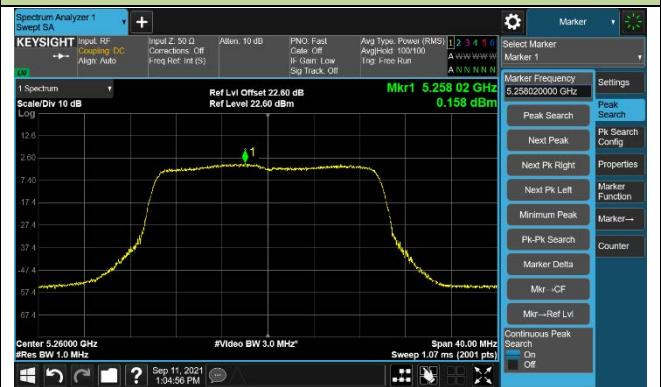

## 802.11ax-HE20 Power Spectral Density –CDD Mode Ant 0

Channel 36 (5180MHz)

Channel 44 (5220MHz)

Channel 48 (5240MHz)

Channel 52 (5260MHz)

Channel 60 (5300MHz)

Channel 64 (5320MHz)

## 802.11ax-HE20 Power Spectral Density –CDD Mode Ant 0

Channel 100 (5500MHz)

Channel 116 (5580MHz)

Channel 140 (5700MHz)

Channel 144 (5720MHz)

Channel 149 (5745MHz)

Channel 157 (5785MHz)