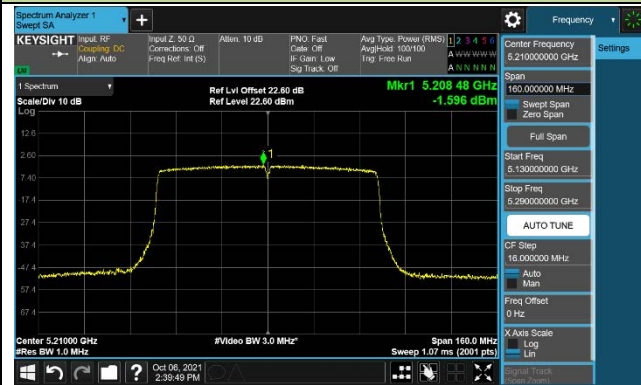

802.11ac-VHT80 Power Spectral Density –CDD Mode Ant 0

Channel 42 (5210MHz)

Channel 58 (5290MHz)

Channel 106 (5530MHz)

Channel 122 (5610MHz)

Channel 138 (5690MHz)

Channel 155 (5775MHz)

**802.11ac-VHT80+80 Power Spectral Density –CDD Mode**  
**Channel 42+58 (5210+5290MHz)**

**Ant0**

**Ant1**

**Ant2**

**Ant3**

802.11ac-VHT80+80 Power Spectral Density –CDD Mode  
 Channel 106+122 (5530+5610MHz)

Ant0

Ant1

Ant2