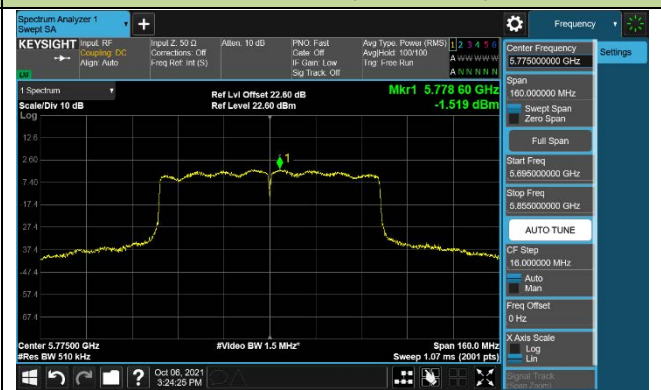

802.11ac-VHT80 Power Spectral Density –CDD Mode Ant 0

Channel 42 (5210MHz)

Channel 58 (5290MHz)

Channel 106 (5530MHz)

Channel 122 (5610MHz)

Channel 138 (5690MHz)

Channel 155 (5775MHz)

**802.11ac-VHT80+80 Power Spectral Density –CDD Mode**  
**Channel 42+58 (5210+5290MHz)**

**Ant0**

**Ant1**

**Ant2**

**Ant3**

802.11ac-VHT80+80 Power Spectral Density –CDD Mode  
 Channel 106+122 (5530+5610MHz)

Ant0

Ant1

Ant2