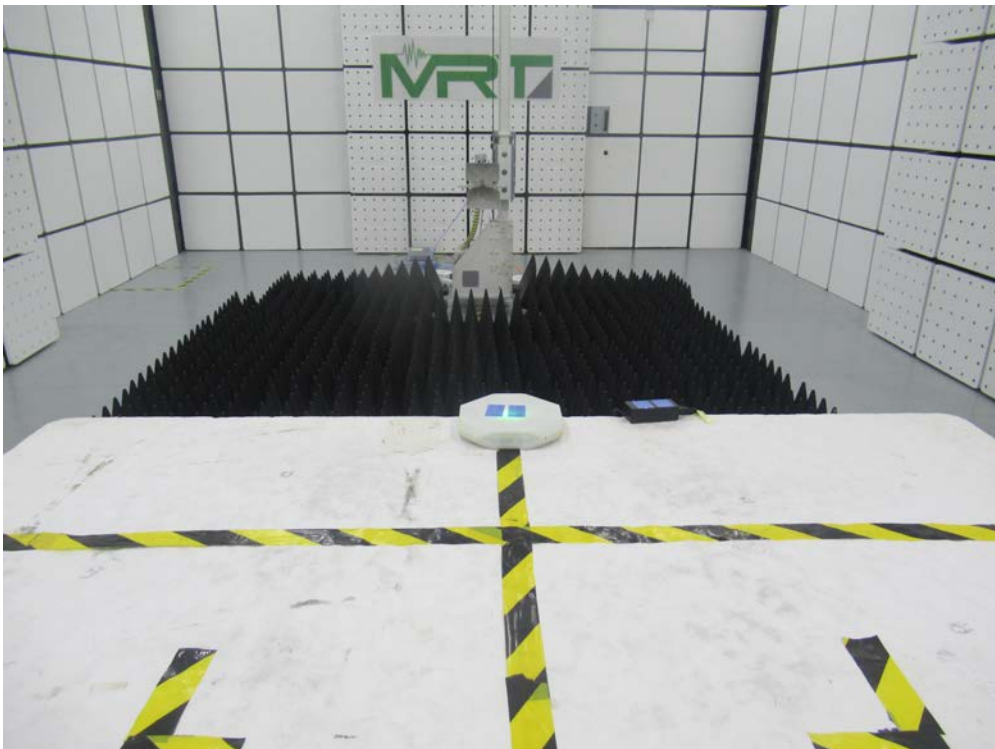

Test Mode: Mode 1

Description: Radiated Emission Test Setup for 1GHz ~ 18GHz