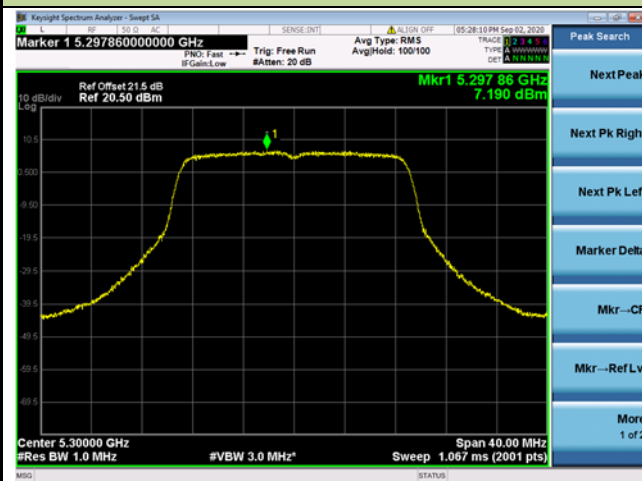

Channel 64 (5320MHz)

802.11ac-VHT20 Power Spectral Density - Ant 1 / Ant 0 + 1

Channel 36 (5180MHz)

Channel 44 (5220MHz)

Channel 48 (5240MHz)

Channel 52 (5260MHz)

Channel 60 (5300MHz)

Channel 64 (5320MHz)