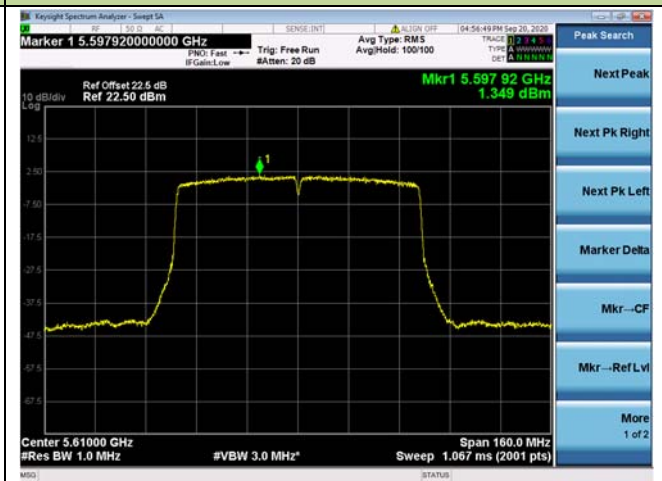

Channel 38 (5190MHz)

Channel 46 (5230MHz)

Channel 54 (5270MHz)

Channel 62 (5310MHz)

Channel 102 (5510MHz)

Channel 110 (5550MHz)

802.11ac-VHT80 Power Spectral Density - Ant 0 / Ant 0 + 1

Channel 42 (5210MHz)

Channel 58 (5290MHz)

Channel 106 (5530MHz)

Channel 122 (5610MHz)

Channel 138 (5690MHz)

Channel 155 (5775MHz)

802.11ax-HE20 Power Spectral Density - Ant 0 / Ant 0 + 1

Channel 36 (5180MHz)

Channel 44 (5220MHz)