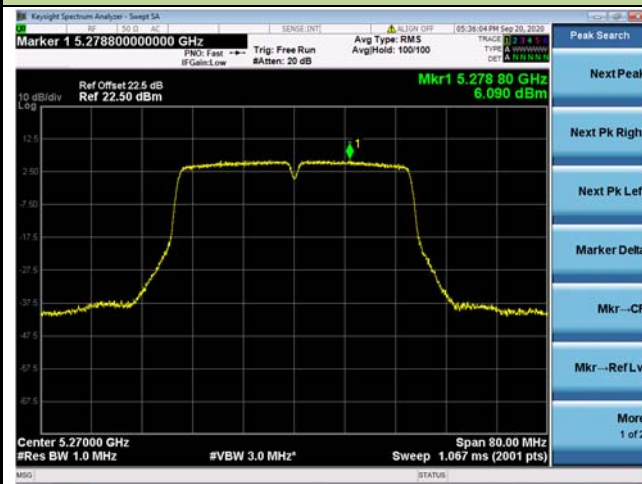

Channel 64 (5320MHz)

802.11ac-VHT20 Power Spectral Density - Ant 1 / Ant 0 + 1

Channel 36 (5180MHz)

Channel 44 (5220MHz)

Channel 48 (5240MHz)

Channel 52 (5260MHz)

Channel 60 (5300MHz)

Channel 64 (5320MHz)

802.11ac-VHT40 Power Spectral Density - Ant 1 / Ant 0 + 1

Channel 38 (5190MHz)

Channel 46 (5230MHz)

Channel 54 (5270MHz)

Channel 62 (5310MHz)

Channel 102 (5510MHz)

Channel 110 (5550MHz)