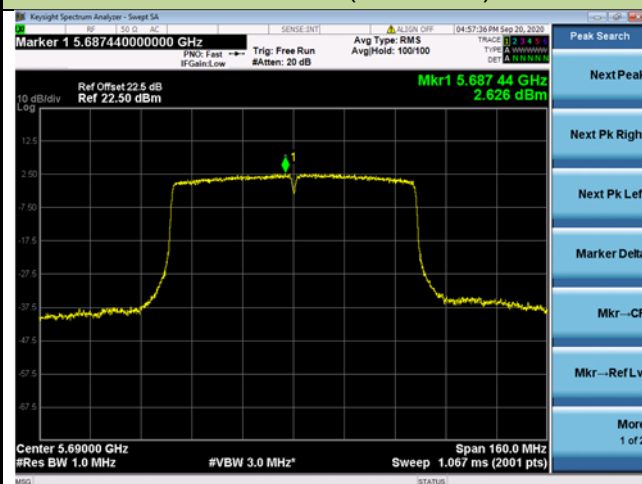

Channel 58 (5290MHz)

Channel 106 (5530MHz)

Channel 122 (5610MHz)

Channel 138 (5690MHz)

Channel 155 (5775MHz)

802.11ax-HE20 Power Spectral Density - Ant 0 / Ant 0 + 1

Channel 36 (5180MHz)

Channel 44 (5220MHz)