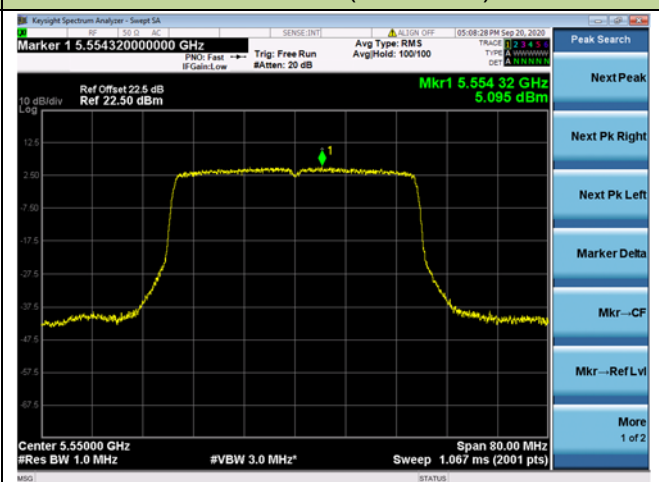

Channel 48 (5240MHz)

Channel 52 (5260MHz)

Channel 60 (5300MHz)

Channel 64 (5320MHz)

802.11ax-HE40 Power Spectral Density - Ant 0 / Ant 0 + 1

Channel 38 (5190MHz)

Channel 46 (5230MHz)

Channel 54 (5270MHz)

Channel 62 (5310MHz)

Channel 102 (5510MHz)

Channel 110 (5550MHz)

802.11ax-HE80 Power Spectral Density - Ant 0 / Ant 0 + 1

Channel 42 (5210MHz)

Channel 58 (5290MHz)

Channel 106 (5530MHz)

Channel 122 (5610MHz)