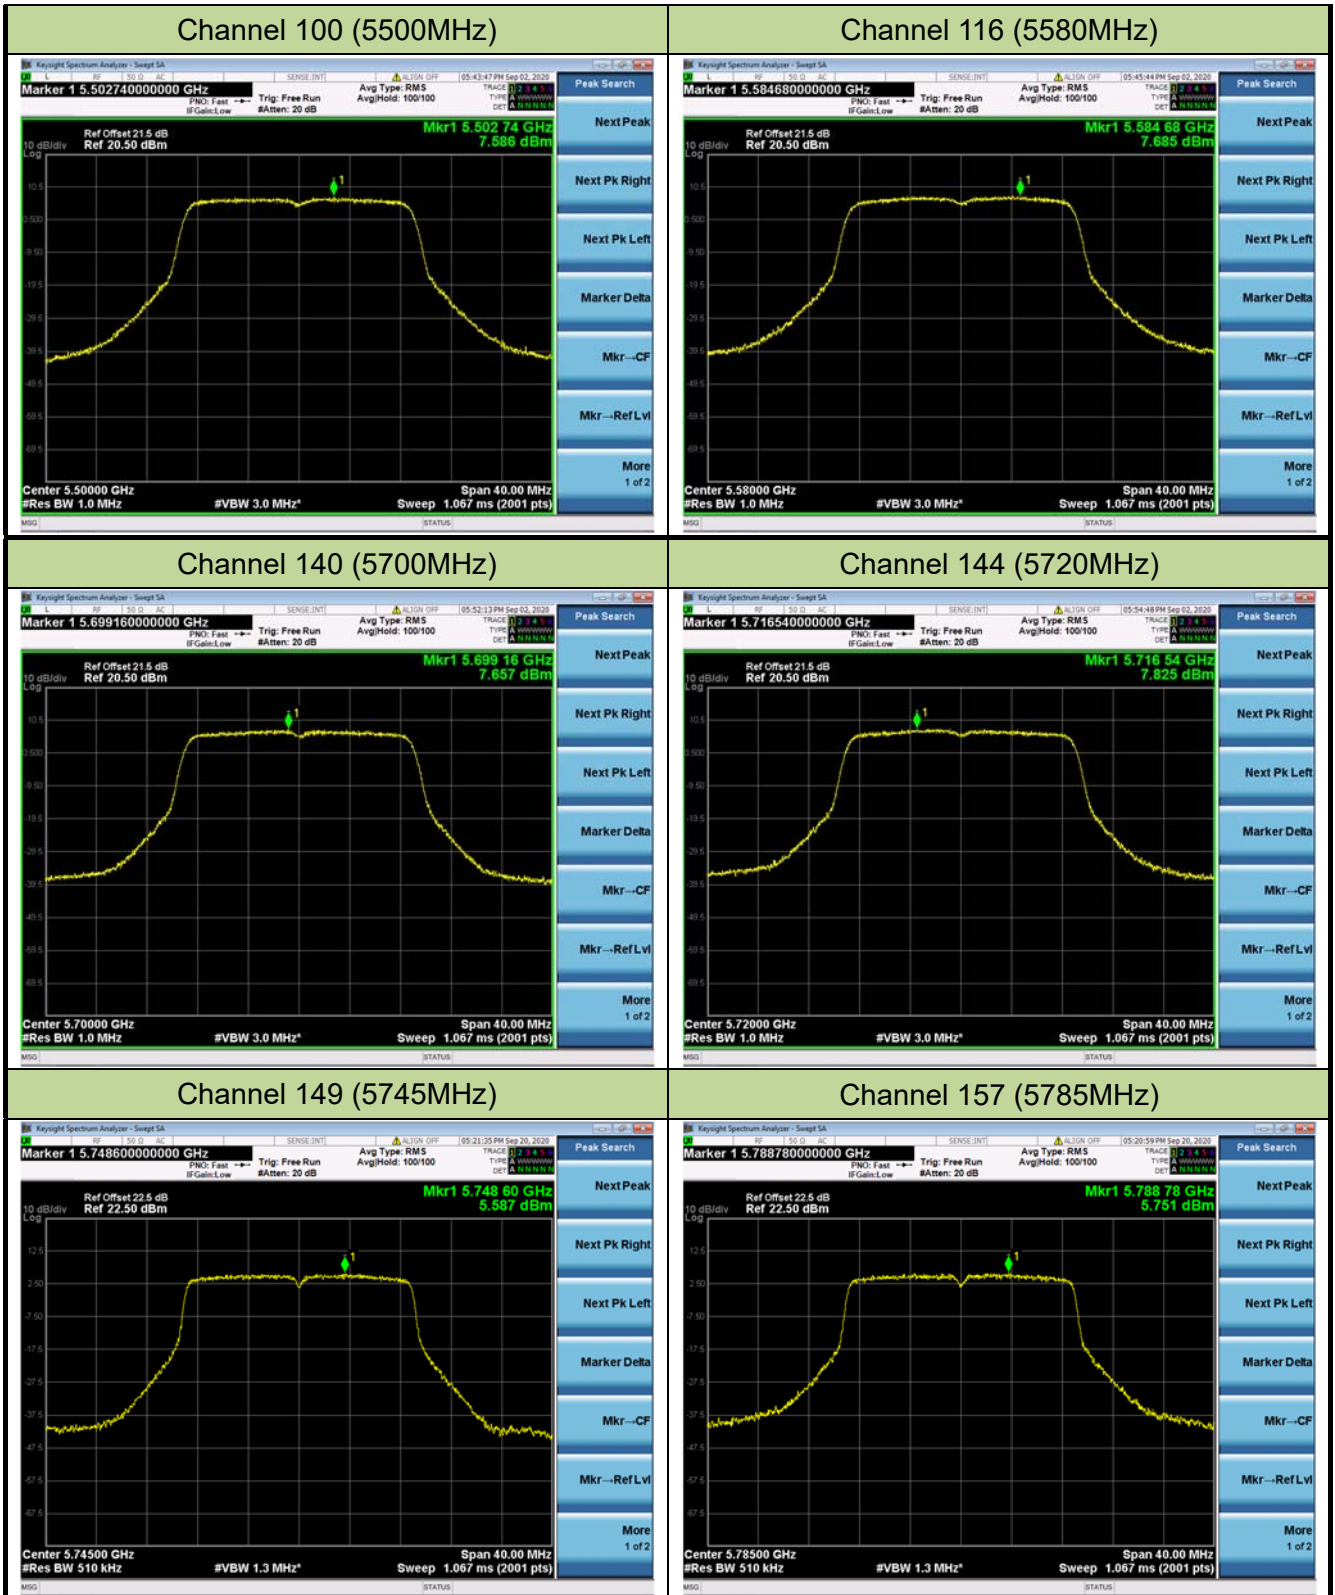

802.11ac-VHT20 Power Spectral Density - Ant 0 / Ant 0 + 1

Channel 36 (5180MHz)

Channel 44 (5220MHz)

Channel 48 (5240MHz)

Channel 52 (5260MHz)

Channel 60 (5300MHz)

Channel 64 (5320MHz)

802.11ac-VHT40 Power Spectral Density - Ant 0 / Ant 0 + 1

Channel 138 (5690MHz)

Channel 155 (5775MHz)

802.11a Power Spectral Density - Ant 1 / Ant 0 + 1

Channel 36 (5180MHz)

Channel 44 (5220MHz)

Channel 48 (5240MHz)

Channel 52 (5260MHz)

Channel 60 (5300MHz)

Channel 64 (5320MHz)

802.11ac-VHT20 Power Spectral Density - Ant 1 / Ant 0 + 1

Channel 36 (5180MHz)

Channel 44 (5220MHz)

Channel 48 (5240MHz)

Channel 52 (5260MHz)

Channel 60 (5300MHz)

Channel 64 (5320MHz)

802.11ac-VHT40 Power Spectral Density - Ant 1 / Ant 0 + 1

Channel 38 (5190MHz)

Channel 46 (5230MHz)

Channel 54 (5270MHz)

Channel 62 (5310MHz)

Channel 102 (5510MHz)

Channel 110 (5550MHz)