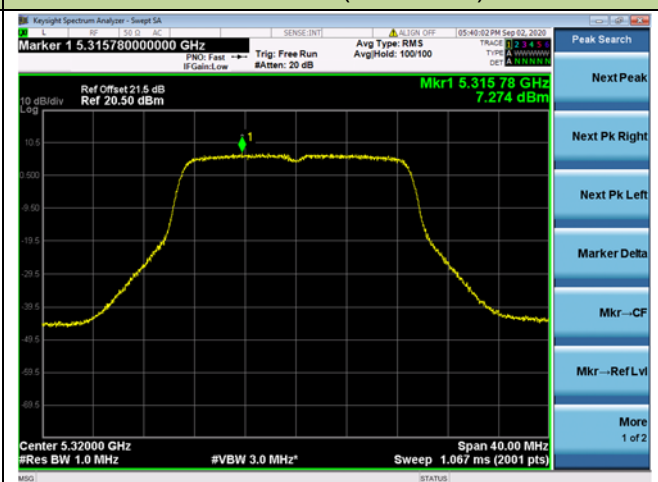

802.11ac-VHT20 Power Spectral Density - Ant 0 / Ant 0 + 1

Channel 36 (5180MHz)

Channel 44 (5220MHz)

Channel 48 (5240MHz)

Channel 52 (5260MHz)

Channel 60 (5300MHz)

Channel 64 (5320MHz)

802.11ac-VHT40 Power Spectral Density - Ant 0 / Ant 0 + 1

Channel 38 (5190MHz)

Channel 46 (5230MHz)

Channel 54 (5270MHz)

Channel 62 (5310MHz)

Channel 102 (5510MHz)

Channel 110 (5550MHz)

802.11ac-VHT80 Power Spectral Density - Ant 0 / Ant 0 + 1

Channel 42 (5210MHz)