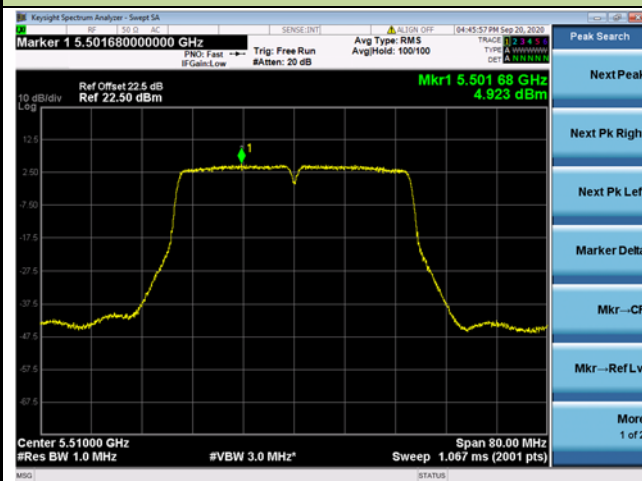

Channel 38 (5190MHz)

Channel 46 (5230MHz)

Channel 54 (5270MHz)

Channel 62 (5310MHz)

Channel 102 (5510MHz)

Channel 110 (5550MHz)

802.11ac-VHT80 Power Spectral Density - Ant 0 / Ant 0 + 1

Channel 42 (5210MHz)