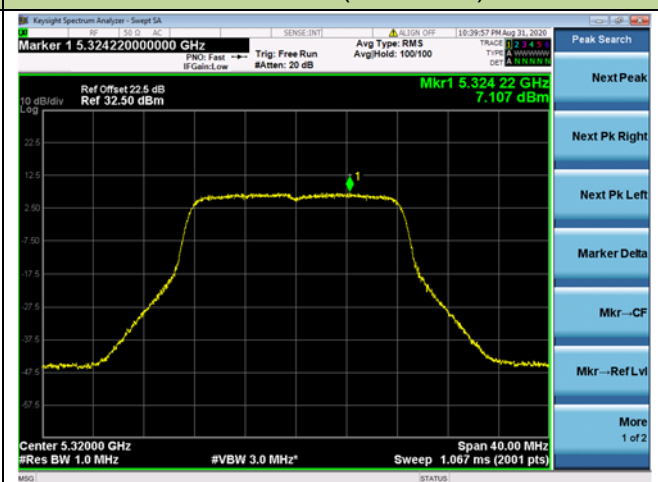

Channel 138 (5690MHz)

Channel 155 (5775MHz)

802.11a Power Spectral Density - Ant 1 / Ant 0 + 1

Channel 36 (5180MHz)

Channel 44 (5220MHz)

Channel 48 (5240MHz)

Channel 52 (5260MHz)

Channel 60 (5300MHz)

Channel 64 (5320MHz)

802.11ac-VHT20 Power Spectral Density - Ant 1 / Ant 0 + 1

Channel 36 (5180MHz)

Channel 44 (5220MHz)

Channel 48 (5240MHz)

Channel 52 (5260MHz)

Channel 60 (5300MHz)

Channel 64 (5320MHz)