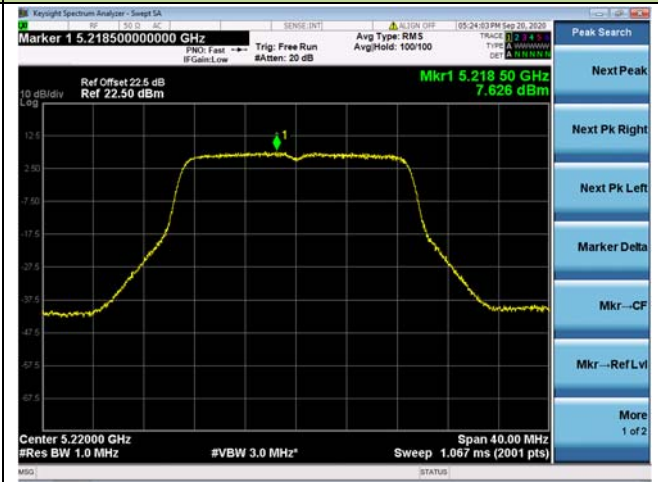

Channel 64 (5320MHz)

802.11ac-VHT20 Power Spectral Density - Ant 1 / Ant 0 + 1

Channel 36 (5180MHz)

Channel 44 (5220MHz)

Channel 48 (5240MHz)

Channel 52 (5260MHz)

Channel 60 (5300MHz)

Channel 64 (5320MHz)