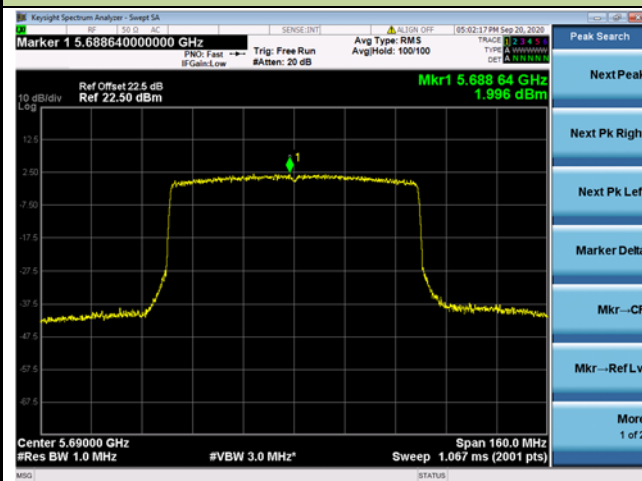

Channel 138 (5690MHz)