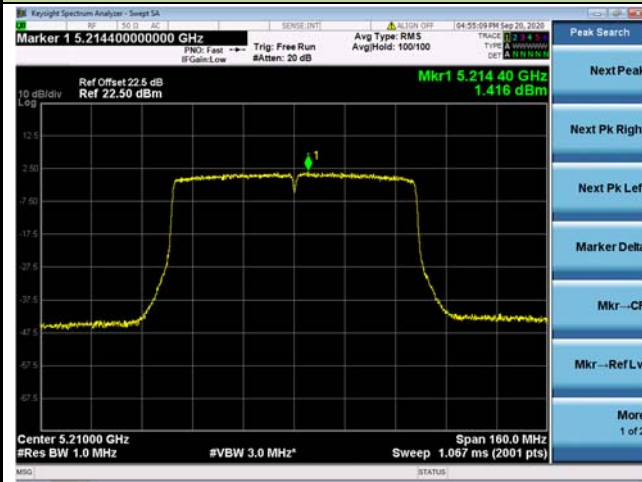

Channel 38 (5190MHz)

Channel 46 (5230MHz)

Channel 54 (5270MHz)

Channel 62 (5310MHz)

Channel 102 (5510MHz)

Channel 110 (5550MHz)

802.11ac-VHT80 Power Spectral Density - Ant 0 / Ant 0 + 1

Channel 42 (5210MHz)

Channel 58 (5290MHz)

Channel 106 (5530MHz)

Channel 122 (5610MHz)

Channel 138 (5690MHz)

Channel 155 (5775MHz)

802.11ax-HE20 Power Spectral Density - Ant 0 / Ant 0 + 1

Channel 36 (5180MHz)

Channel 44 (5220MHz)