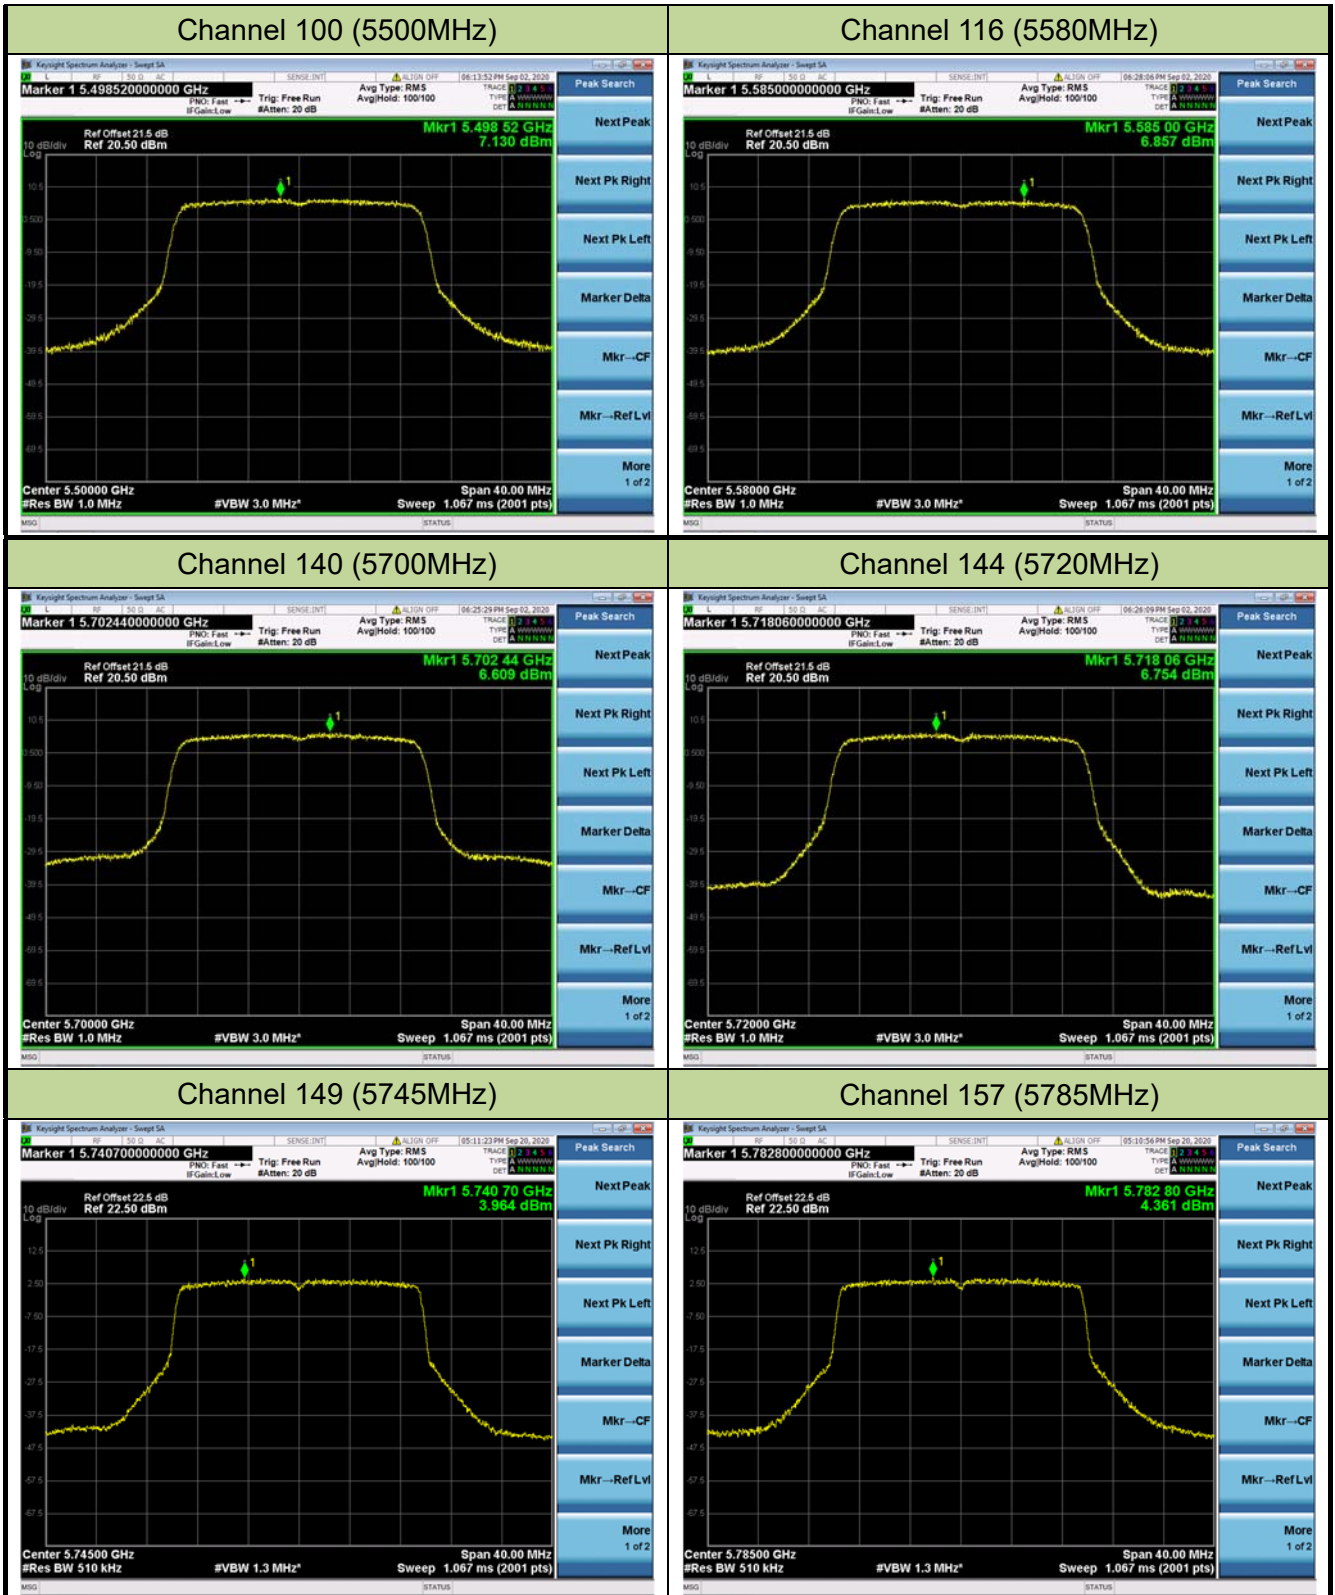

802.11ac-VHT20 Power Spectral Density - Ant 0 / Ant 0 + 1

Channel 36 (5180MHz)

Channel 44 (5220MHz)

Channel 48 (5240MHz)

Channel 52 (5260MHz)

Channel 60 (5300MHz)

Channel 64 (5320MHz)

802.11ac-VHT40 Power Spectral Density - Ant 0 / Ant 0 + 1

Channel 58 (5290MHz)

Channel 106 (5530MHz)

Channel 122 (5610MHz)

Channel 138 (5690MHz)

Channel 155 (5775MHz)

802.11ax-HE20 Power Spectral Density - Ant 0 / Ant 0 + 1

Channel 36 (5180MHz)

Channel 44 (5220MHz)

Channel 48 (5240MHz)

Channel 52 (5260MHz)

Channel 60 (5300MHz)

Channel 64 (5320MHz)

802.11ax-HE40 Power Spectral Density - Ant 0 / Ant 0 + 1

Channel 38 (5190MHz)

Channel 46 (5230MHz)

Channel 54 (5270MHz)

Channel 62 (5310MHz)

Channel 102 (5510MHz)

Channel 110 (5550MHz)

802.11ax-HE80 Power Spectral Density - Ant 0 / Ant 0 + 1

Channel 42 (5210MHz)

Channel 58 (5290MHz)

Channel 106 (5530MHz)

Channel 122 (5610MHz)