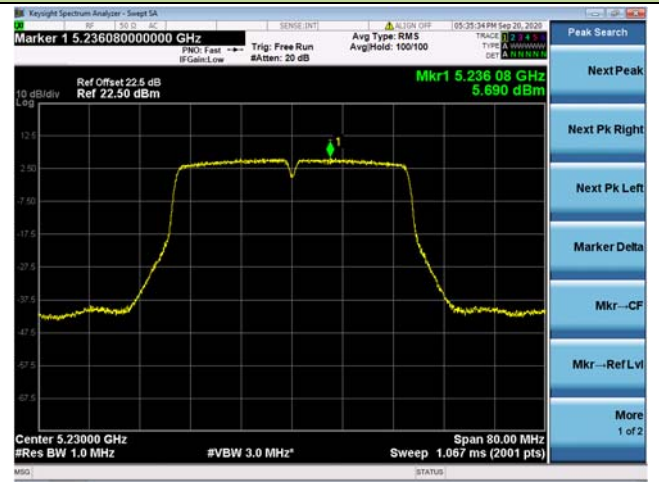

Channel 46 (5230MHz)