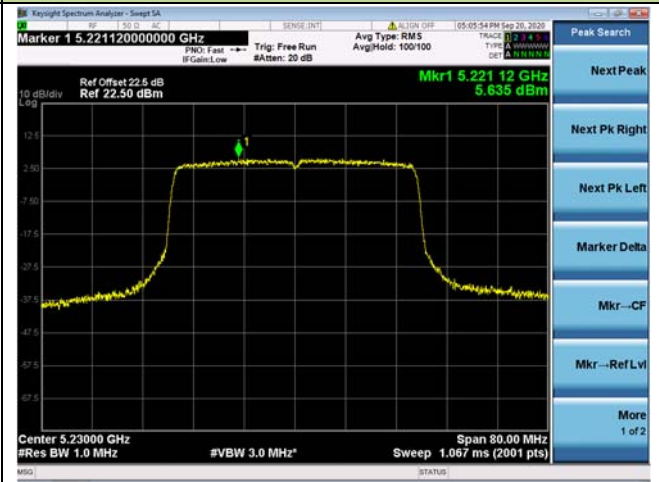

Channel 48 (5240MHz)

Channel 52 (5260MHz)

Channel 60 (5300MHz)

Channel 64 (5320MHz)

802.11ax-HE40 Power Spectral Density - Ant 0 / Ant 0 + 1

Channel 38 (5190MHz)

Channel 46 (5230MHz)

Channel 54 (5270MHz)