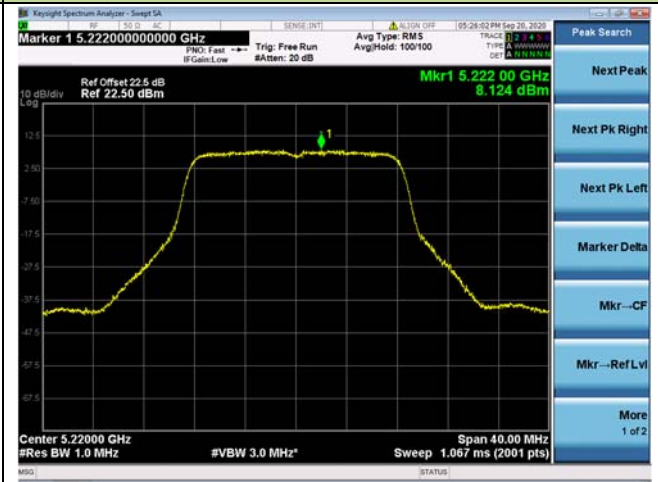

Channel 138 (5690MHz)

Channel 155 (5775MHz)

802.11a Power Spectral Density - Ant 1 / Ant 0 + 1

Channel 36 (5180MHz)

Channel 44 (5220MHz)

Channel 48 (5240MHz)

Channel 52 (5260MHz)

Channel 60 (5300MHz)

Channel 64 (5320MHz)

802.11ac-VHT20 Power Spectral Density - Ant 1 / Ant 0 + 1

Channel 36 (5180MHz)

Channel 44 (5220MHz)

Channel 48 (5240MHz)

Channel 52 (5260MHz)

Channel 60 (5300MHz)

Channel 64 (5320MHz)