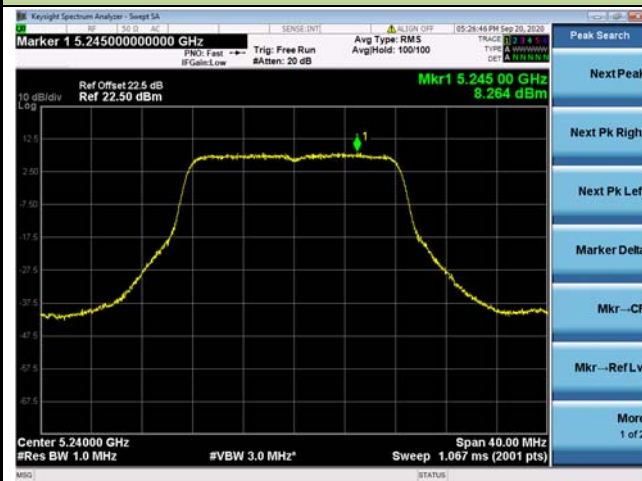

Channel 138 (5690MHz)

Channel 155 (5775MHz)

802.11a Power Spectral Density - Ant 1 / Ant 0 + 1

Channel 36 (5180MHz)

Channel 44 (5220MHz)

Channel 48 (5240MHz)

Channel 52 (5260MHz)

Channel 60 (5300MHz)

Channel 64 (5320MHz)

802.11ac-VHT20 Power Spectral Density - Ant 1 / Ant 0 + 1

Channel 36 (5180MHz)

Channel 44 (5220MHz)

Channel 48 (5240MHz)

Channel 52 (5260MHz)

Channel 60 (5300MHz)

Channel 64 (5320MHz)