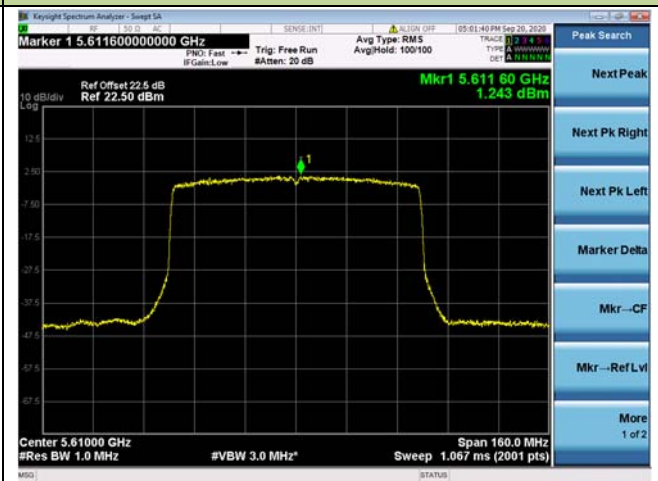

Channel 62 (5310MHz)

Channel 102 (5510MHz)

Channel 110 (5550MHz)

802.11ax-HE80 Power Spectral Density - Ant 0 / Ant 0 + 1

Channel 42 (5210MHz)

Channel 58 (5290MHz)

Channel 106 (5530MHz)

Channel 122 (5610MHz)