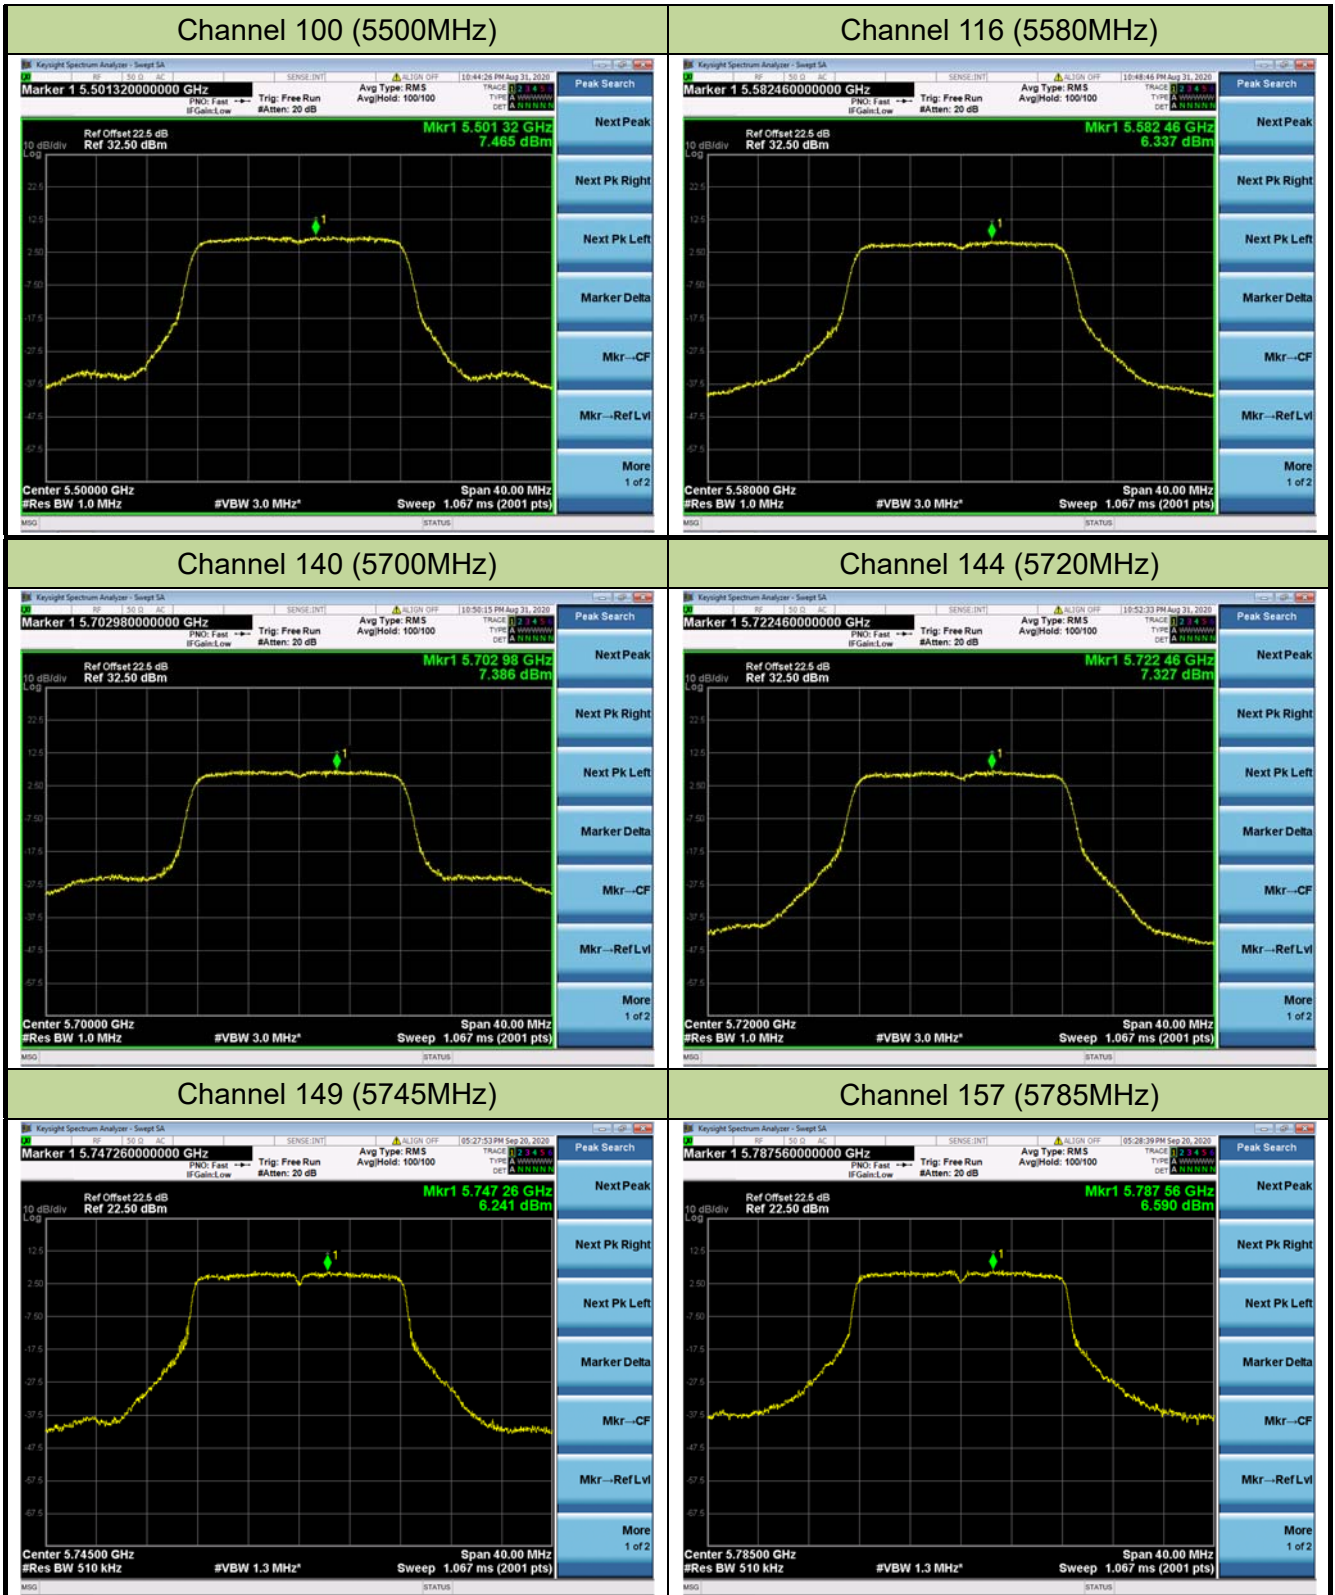

802.11ac-VHT20 Power Spectral Density - Ant 0 / Ant 0 + 1

Channel 36 (5180MHz)

Channel 44 (5220MHz)

Channel 48 (5240MHz)

Channel 52 (5260MHz)

Channel 60 (5300MHz)

Channel 64 (5320MHz)

802.11ac-VHT40 Power Spectral Density - Ant 0 / Ant 0 + 1

Channel 62 (5310MHz)

Channel 102 (5510MHz)

Channel 110 (5550MHz)

802.11ax-HE80 Power Spectral Density - Ant 0 / Ant 0 + 1

Channel 42 (5210MHz)

Channel 58 (5290MHz)

Channel 106 (5530MHz)

Channel 122 (5610MHz)

Channel 138 (5690MHz)

Channel 155 (5775MHz)

802.11a Power Spectral Density - Ant 1 / Ant 0 + 1

Channel 36 (5180MHz)

Channel 44 (5220MHz)

Channel 48 (5240MHz)

Channel 52 (5260MHz)

Channel 60 (5300MHz)

Channel 64 (5320MHz)

802.11ac-VHT20 Power Spectral Density - Ant 1 / Ant 0 + 1

Channel 36 (5180MHz)

Channel 44 (5220MHz)

Channel 48 (5240MHz)

Channel 52 (5260MHz)

Channel 60 (5300MHz)

Channel 64 (5320MHz)