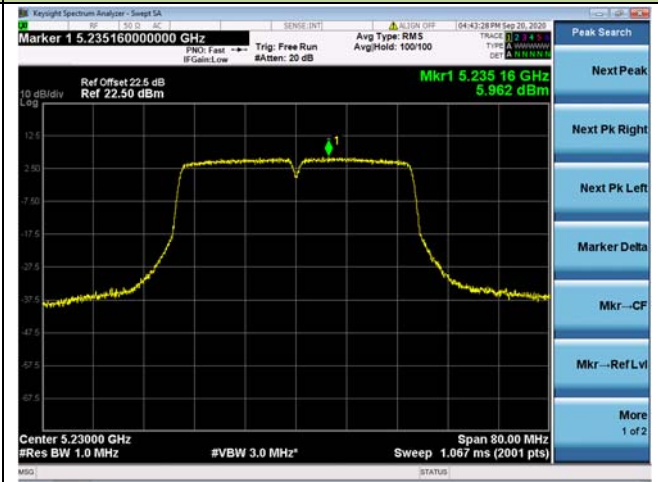

802.11ac-VHT20 Power Spectral Density - Ant 0 / Ant 0 + 1

Channel 36 (5180MHz)

Channel 44 (5220MHz)

Channel 48 (5240MHz)

Channel 52 (5260MHz)

Channel 60 (5300MHz)

Channel 64 (5320MHz)

802.11ac-VHT40 Power Spectral Density - Ant 0 / Ant 0 + 1

Channel 38 (5190MHz)

Channel 46 (5230MHz)

Channel 54 (5270MHz)

Channel 62 (5310MHz)

Channel 102 (5510MHz)

Channel 110 (5550MHz)

802.11ac-VHT80 Power Spectral Density - Ant 0 / Ant 0 + 1

Channel 42 (5210MHz)