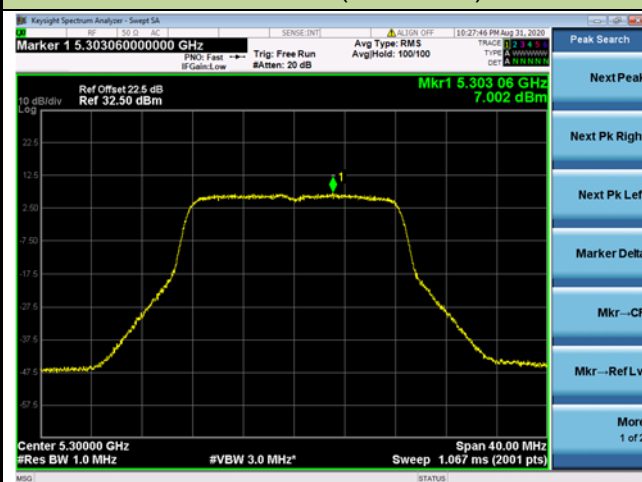

Channel 138 (5690MHz)

Channel 155 (5775MHz)

802.11a Power Spectral Density - Ant 1 / Ant 0 + 1

Channel 36 (5180MHz)

Channel 44 (5220MHz)

Channel 48 (5240MHz)

Channel 52 (5260MHz)

Channel 60 (5300MHz)

Channel 64 (5320MHz)

802.11ac-VHT20 Power Spectral Density - Ant 1 / Ant 0 + 1

Channel 36 (5180MHz)

Channel 44 (5220MHz)

Channel 48 (5240MHz)

Channel 52 (5260MHz)

Channel 60 (5300MHz)

Channel 64 (5320MHz)