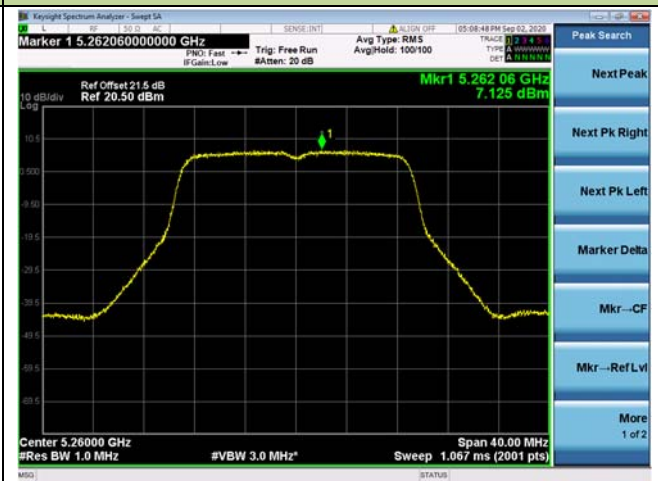

Channel 64 (5320MHz)

802.11ac-VHT20 Power Spectral Density - Ant 1 / Ant 0 + 1

Channel 36 (5180MHz)

Channel 44 (5220MHz)

Channel 48 (5240MHz)

Channel 52 (5260MHz)

Channel 60 (5300MHz)

Channel 64 (5320MHz)