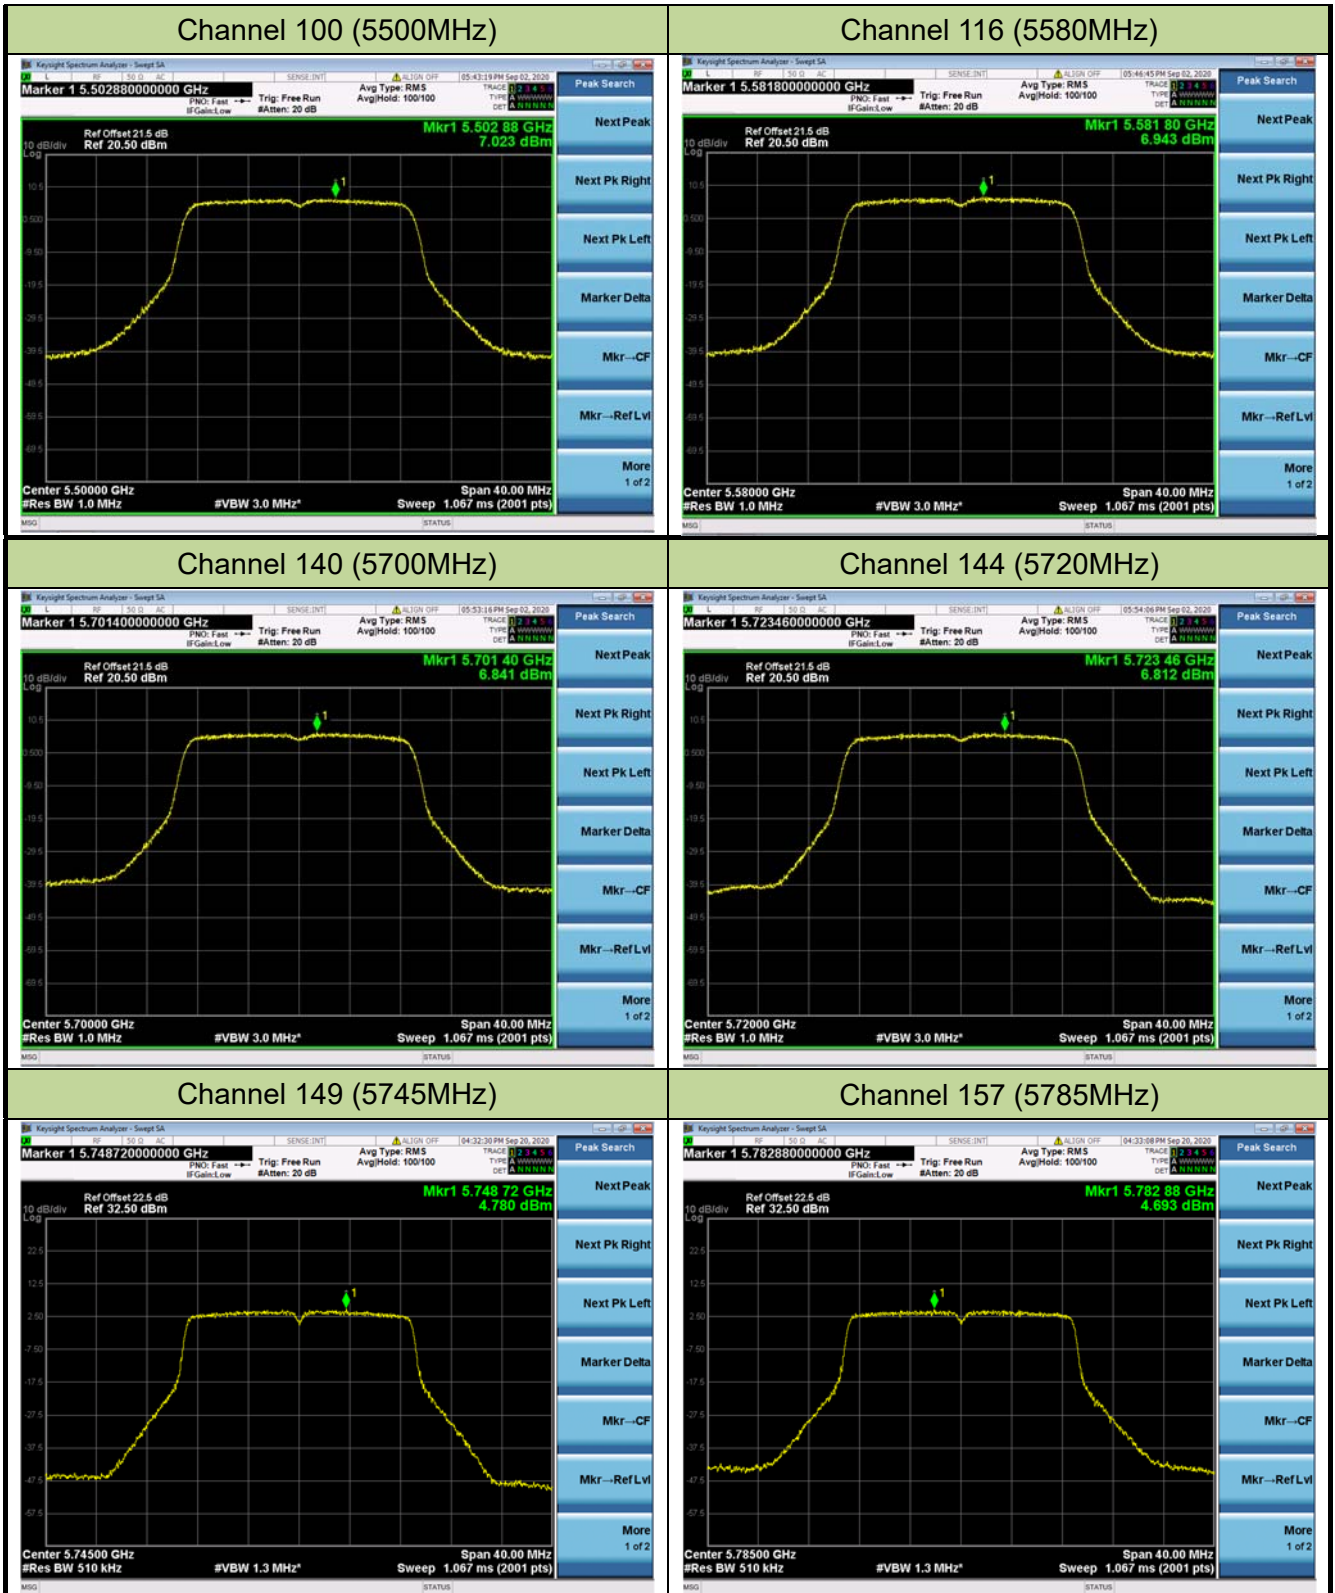

802.11ac-VHT20 Power Spectral Density - Ant 0 / Ant 0 + 1

Channel 36 (5180MHz)

Channel 44 (5220MHz)

Channel 48 (5240MHz)

Channel 52 (5260MHz)

Channel 60 (5300MHz)

Channel 64 (5320MHz)

802.11ac-VHT40 Power Spectral Density - Ant 0 / Ant 0 + 1

Channel 38 (5190MHz)

Channel 46 (5230MHz)

Channel 54 (5270MHz)

Channel 62 (5310MHz)

Channel 102 (5510MHz)

Channel 110 (5550MHz)

802.11ac-VHT80 Power Spectral Density - Ant 0 / Ant 0 + 1

Channel 42 (5210MHz)

Channel 58 (5290MHz)

Channel 106 (5530MHz)

Channel 122 (5610MHz)

Channel 138 (5690MHz)

Channel 155 (5775MHz)

802.11ax-HE20 Power Spectral Density - Ant 0 / Ant 0 + 1

Channel 36 (5180MHz)

Channel 44 (5220MHz)