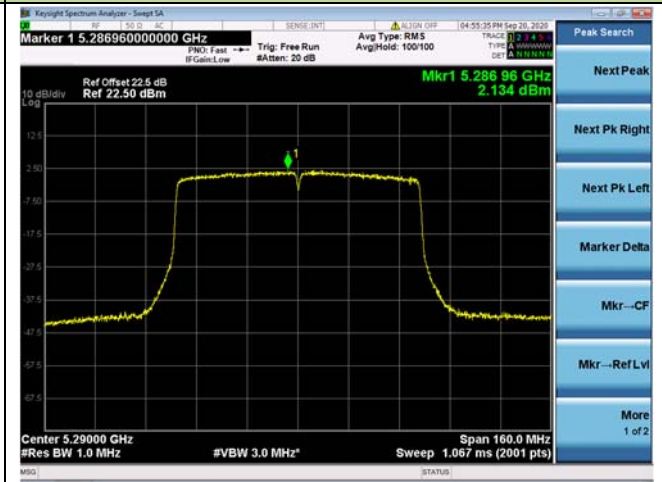

Channel 58 (5290MHz)