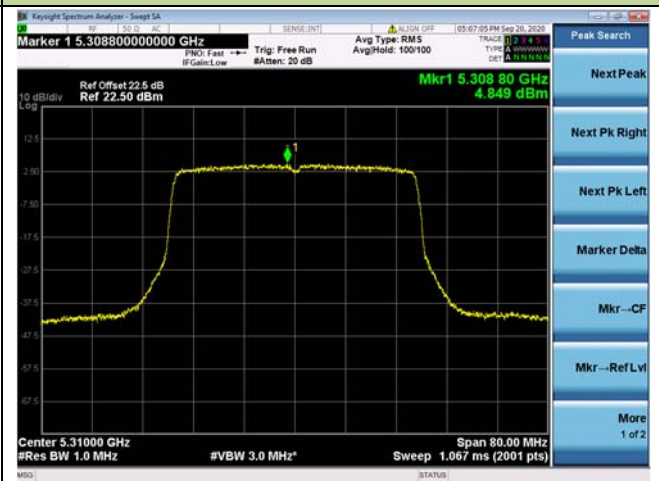

Channel 62 (5310MHz)