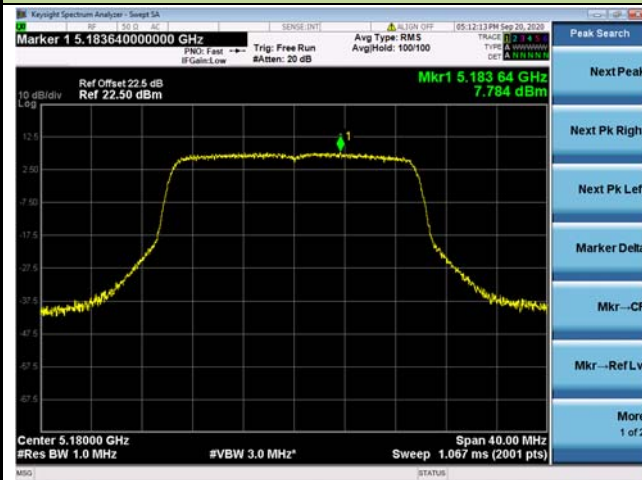

Channel 58 (5290MHz)

Channel 106 (5530MHz)

Channel 122 (5610MHz)

Channel 138 (5690MHz)

Channel 155 (5775MHz)

802.11ax-HE20 Power Spectral Density - Ant 0 / Ant 0 + 1

Channel 36 (5180MHz)

Channel 44 (5220MHz)