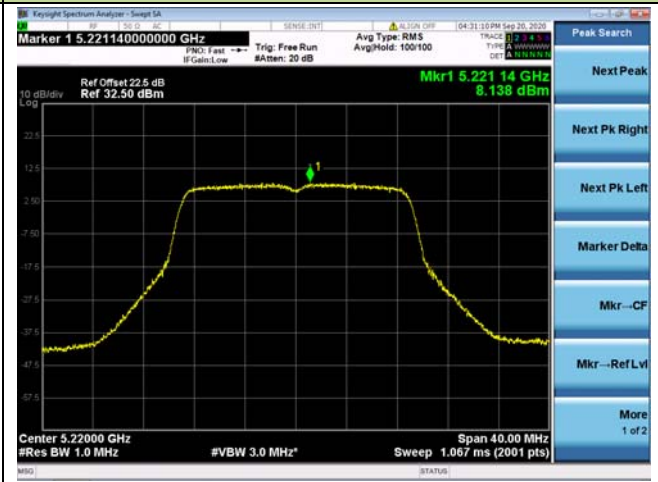

802.11ac-VHT20 Power Spectral Density - Ant 0 / Ant 0 + 1

Channel 36 (5180MHz)

Channel 44 (5220MHz)

Channel 48 (5240MHz)

Channel 52 (5260MHz)

Channel 60 (5300MHz)

Channel 64 (5320MHz)

802.11ac-VHT40 Power Spectral Density - Ant 0 / Ant 0 + 1

Channel 38 (5190MHz)

Channel 46 (5230MHz)

Channel 54 (5270MHz)

Channel 62 (5310MHz)

Channel 102 (5510MHz)

Channel 110 (5550MHz)

802.11ac-VHT80 Power Spectral Density - Ant 0 / Ant 0 + 1

Channel 42 (5210MHz)