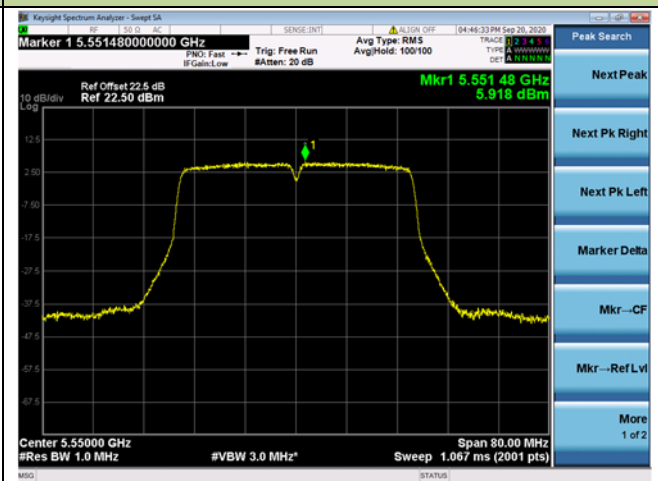

Channel 38 (5190MHz)

Channel 46 (5230MHz)

Channel 54 (5270MHz)

Channel 62 (5310MHz)

Channel 102 (5510MHz)

Channel 110 (5550MHz)

802.11ac-VHT80 Power Spectral Density - Ant 0 / Ant 0 + 1

Channel 42 (5210MHz)