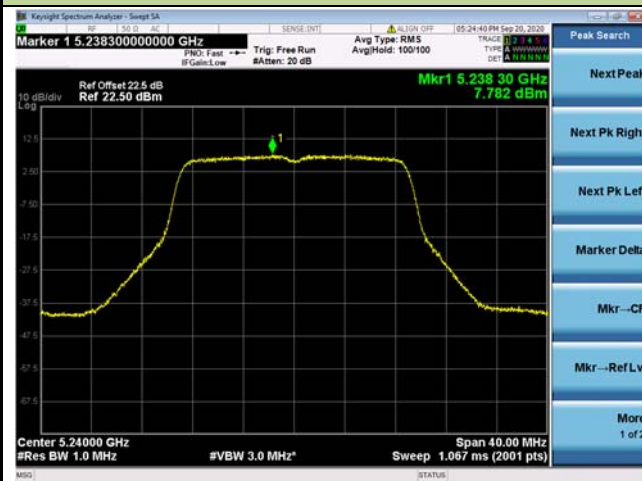

Channel 64 (5320MHz)

802.11ac-VHT20 Power Spectral Density - Ant 1 / Ant 0 + 1

Channel 36 (5180MHz)

Channel 44 (5220MHz)

Channel 48 (5240MHz)

Channel 52 (5260MHz)

Channel 60 (5300MHz)

Channel 64 (5320MHz)

802.11ac-VHT40 Power Spectral Density - Ant 1 / Ant 0 + 1

Channel 38 (5190MHz)

Channel 46 (5230MHz)

Channel 54 (5270MHz)

Channel 62 (5310MHz)

Channel 102 (5510MHz)

Channel 110 (5550MHz)