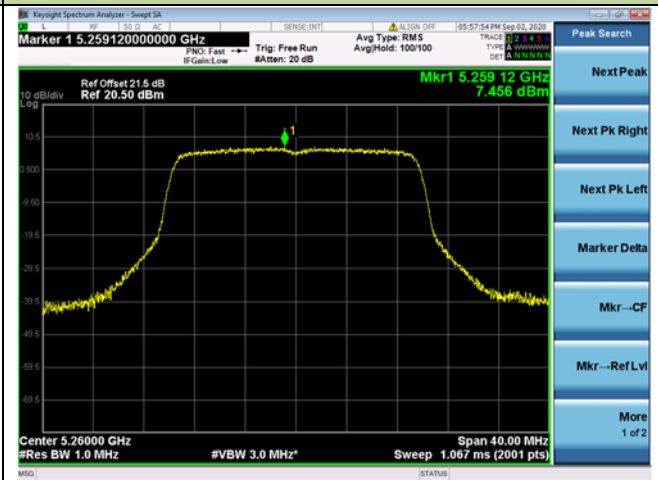

Channel 52 (5260MHz)