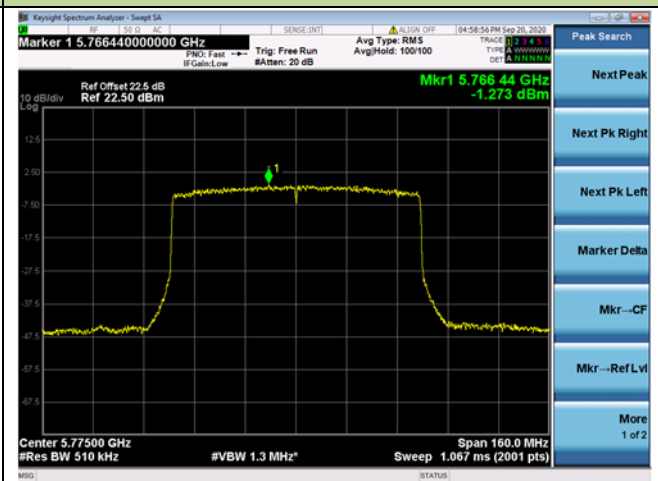

Channel 155 (5775MHz)