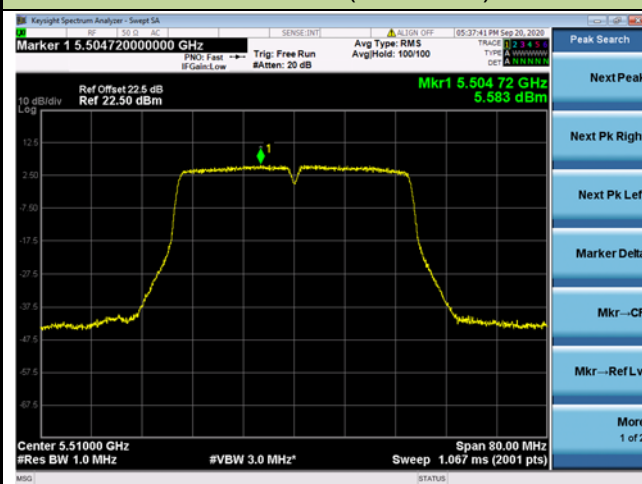

Channel 64 (5320MHz)

802.11ac-VHT20 Power Spectral Density - Ant 1 / Ant 0 + 1

Channel 36 (5180MHz)

Channel 44 (5220MHz)

Channel 48 (5240MHz)

Channel 52 (5260MHz)

Channel 60 (5300MHz)

Channel 64 (5320MHz)

802.11ac-VHT40 Power Spectral Density - Ant 1 / Ant 0 + 1

Channel 38 (5190MHz)

Channel 46 (5230MHz)

Channel 54 (5270MHz)

Channel 62 (5310MHz)

Channel 102 (5510MHz)

Channel 110 (5550MHz)