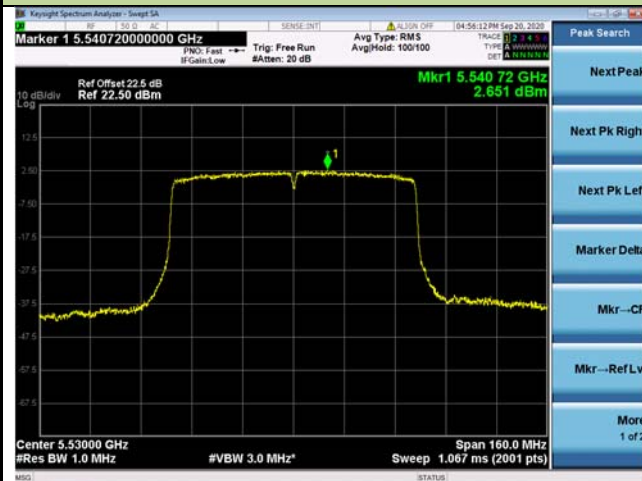

Channel 38 (5190MHz)

Channel 46 (5230MHz)

Channel 54 (5270MHz)

Channel 62 (5310MHz)

Channel 102 (5510MHz)

Channel 110 (5550MHz)

802.11ac-VHT80 Power Spectral Density - Ant 0 / Ant 0 + 1

Channel 42 (5210MHz)

Channel 58 (5290MHz)

Channel 106 (5530MHz)

Channel 122 (5610MHz)

Channel 138 (5690MHz)

Channel 155 (5775MHz)

802.11ax-HE20 Power Spectral Density - Ant 0 / Ant 0 + 1

Channel 36 (5180MHz)

Channel 44 (5220MHz)