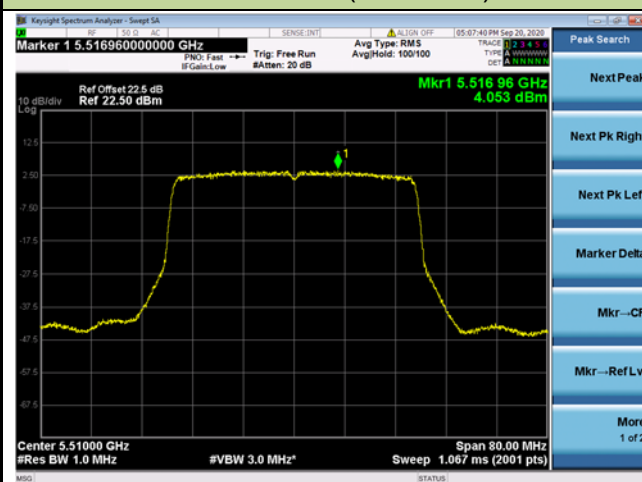

Channel 48 (5240MHz)

Channel 52 (5260MHz)

Channel 60 (5300MHz)

Channel 64 (5320MHz)

802.11ax-HE40 Power Spectral Density - Ant 0 / Ant 0 + 1

Channel 38 (5190MHz)

Channel 46 (5230MHz)

Channel 54 (5270MHz)

Channel 62 (5310MHz)

Channel 102 (5510MHz)

Channel 110 (5550MHz)

802.11ax-HE80 Power Spectral Density - Ant 0 / Ant 0 + 1

Channel 42 (5210MHz)

Channel 58 (5290MHz)

Channel 106 (5530MHz)

Channel 122 (5610MHz)