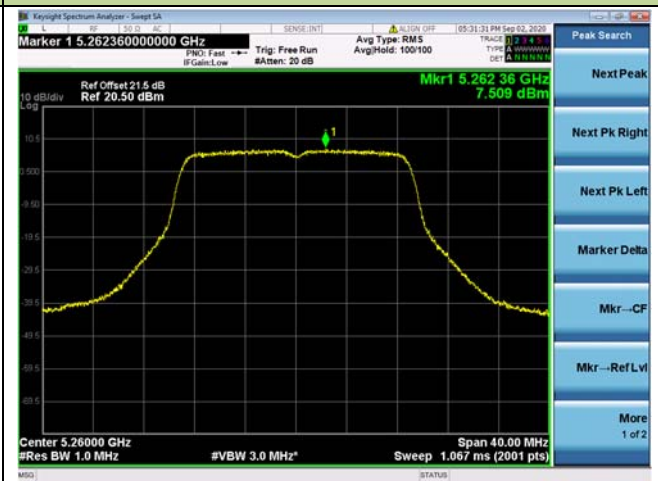

802.11ac-VHT20 Power Spectral Density - Ant 0 / Ant 0 + 1

Channel 36 (5180MHz)

Channel 44 (5220MHz)

Channel 48 (5240MHz)

Channel 52 (5260MHz)

Channel 60 (5300MHz)

Channel 64 (5320MHz)

802.11ac-VHT40 Power Spectral Density - Ant 0 / Ant 0 + 1

Channel 38 (5190MHz)

Channel 46 (5230MHz)

Channel 54 (5270MHz)

Channel 62 (5310MHz)

Channel 102 (5510MHz)

Channel 110 (5550MHz)

802.11ac-VHT80 Power Spectral Density - Ant 0 / Ant 0 + 1

Channel 42 (5210MHz)