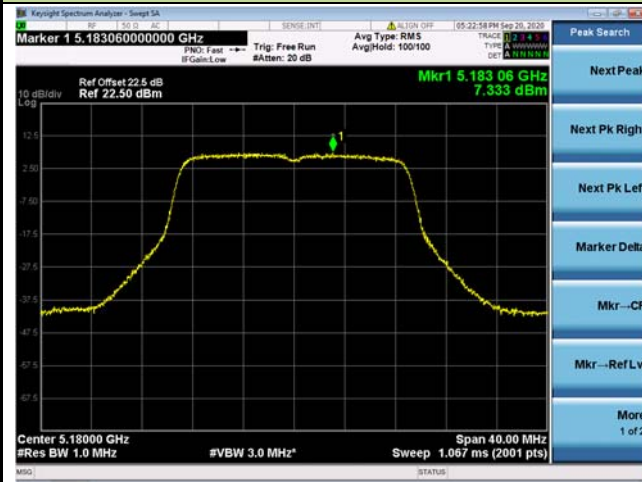

Channel 64 (5320MHz)

802.11ac-VHT20 Power Spectral Density - Ant 1 / Ant 0 + 1

Channel 36 (5180MHz)

Channel 44 (5220MHz)

Channel 48 (5240MHz)

Channel 52 (5260MHz)

Channel 60 (5300MHz)

Channel 64 (5320MHz)

802.11ac-VHT40 Power Spectral Density - Ant 1 / Ant 0 + 1

Channel 38 (5190MHz)

Channel 46 (5230MHz)

Channel 54 (5270MHz)

Channel 62 (5310MHz)

Channel 102 (5510MHz)

Channel 110 (5550MHz)