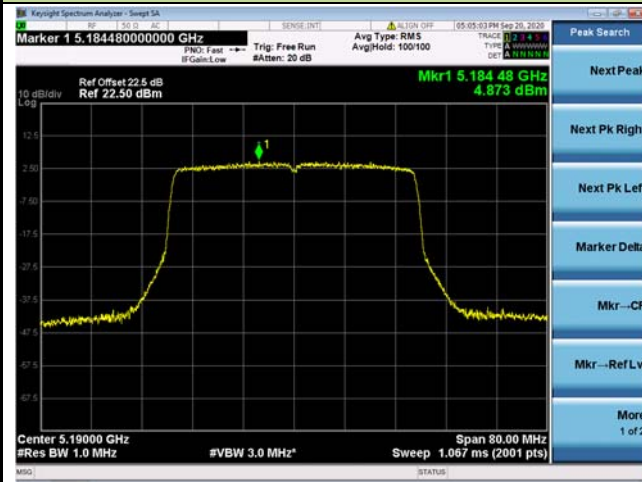

Channel 48 (5240MHz)

Channel 52 (5260MHz)

Channel 60 (5300MHz)

Channel 64 (5320MHz)

802.11ax-HE40 Power Spectral Density - Ant 0 / Ant 0 + 1

Channel 38 (5190MHz)

Channel 46 (5230MHz)

Channel 54 (5270MHz)