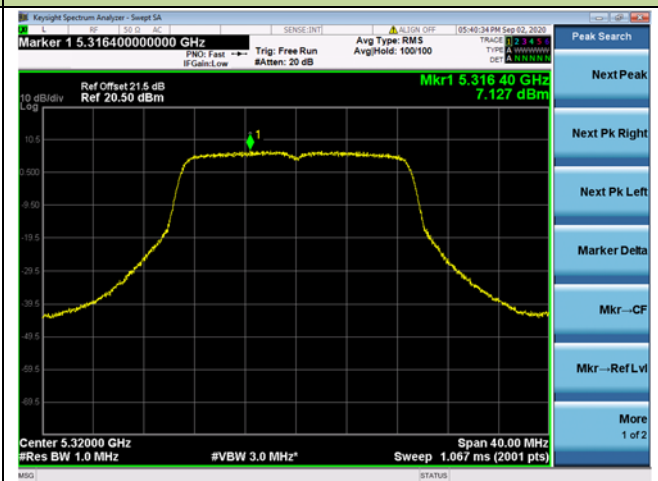

Channel 64 (5320MHz)

802.11ac-VHT20 Power Spectral Density - Ant 1 / Ant 0 + 1

Channel 36 (5180MHz)

Channel 44 (5220MHz)

Channel 48 (5240MHz)

Channel 52 (5260MHz)

Channel 60 (5300MHz)

Channel 64 (5320MHz)