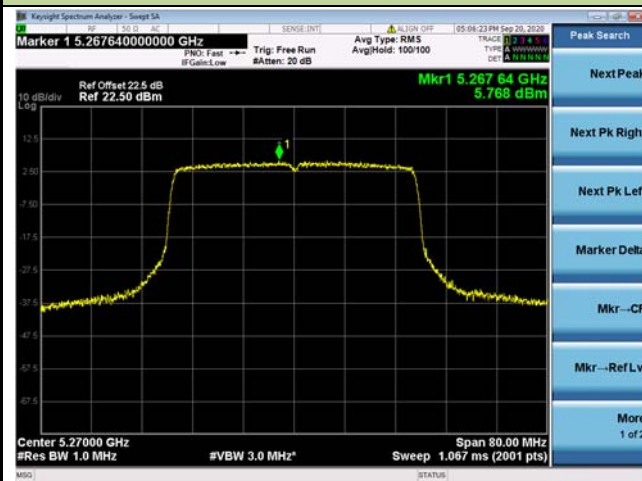

Channel 48 (5240MHz)

Channel 52 (5260MHz)

Channel 60 (5300MHz)

Channel 64 (5320MHz)

802.11ax-HE40 Power Spectral Density - Ant 0 / Ant 0 + 1

Channel 38 (5190MHz)

Channel 46 (5230MHz)

Channel 54 (5270MHz)