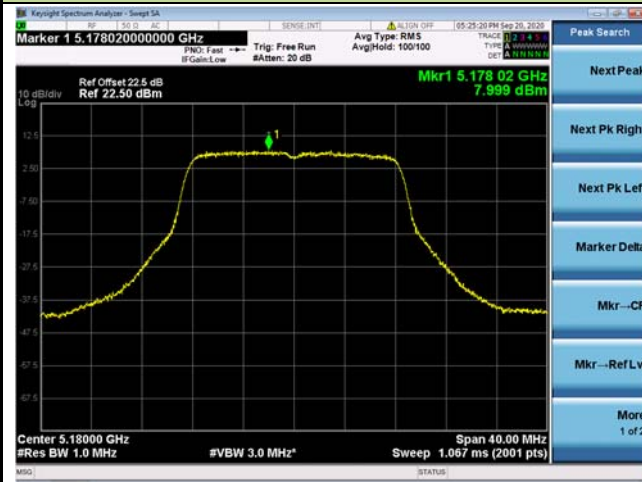

Channel 138 (5690MHz)

Channel 155 (5775MHz)

802.11a Power Spectral Density - Ant 1 / Ant 0 + 1

Channel 36 (5180MHz)

Channel 44 (5220MHz)

Channel 48 (5240MHz)

Channel 52 (5260MHz)

Channel 60 (5300MHz)

Channel 64 (5320MHz)

802.11ac-VHT20 Power Spectral Density - Ant 1 / Ant 0 + 1

Channel 36 (5180MHz)

Channel 44 (5220MHz)

Channel 48 (5240MHz)

Channel 52 (5260MHz)

Channel 60 (5300MHz)

Channel 64 (5320MHz)