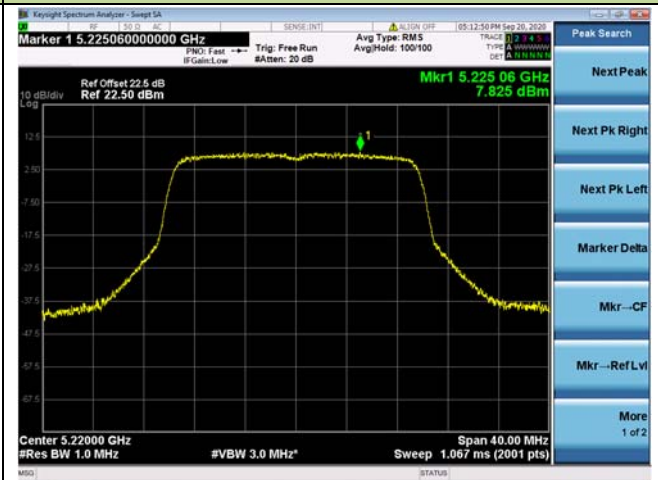

Channel 58 (5290MHz)

Channel 106 (5530MHz)

Channel 122 (5610MHz)

Channel 138 (5690MHz)

Channel 155 (5775MHz)

802.11ax-HE20 Power Spectral Density - Ant 0 / Ant 0 + 1

Channel 36 (5180MHz)

Channel 44 (5220MHz)