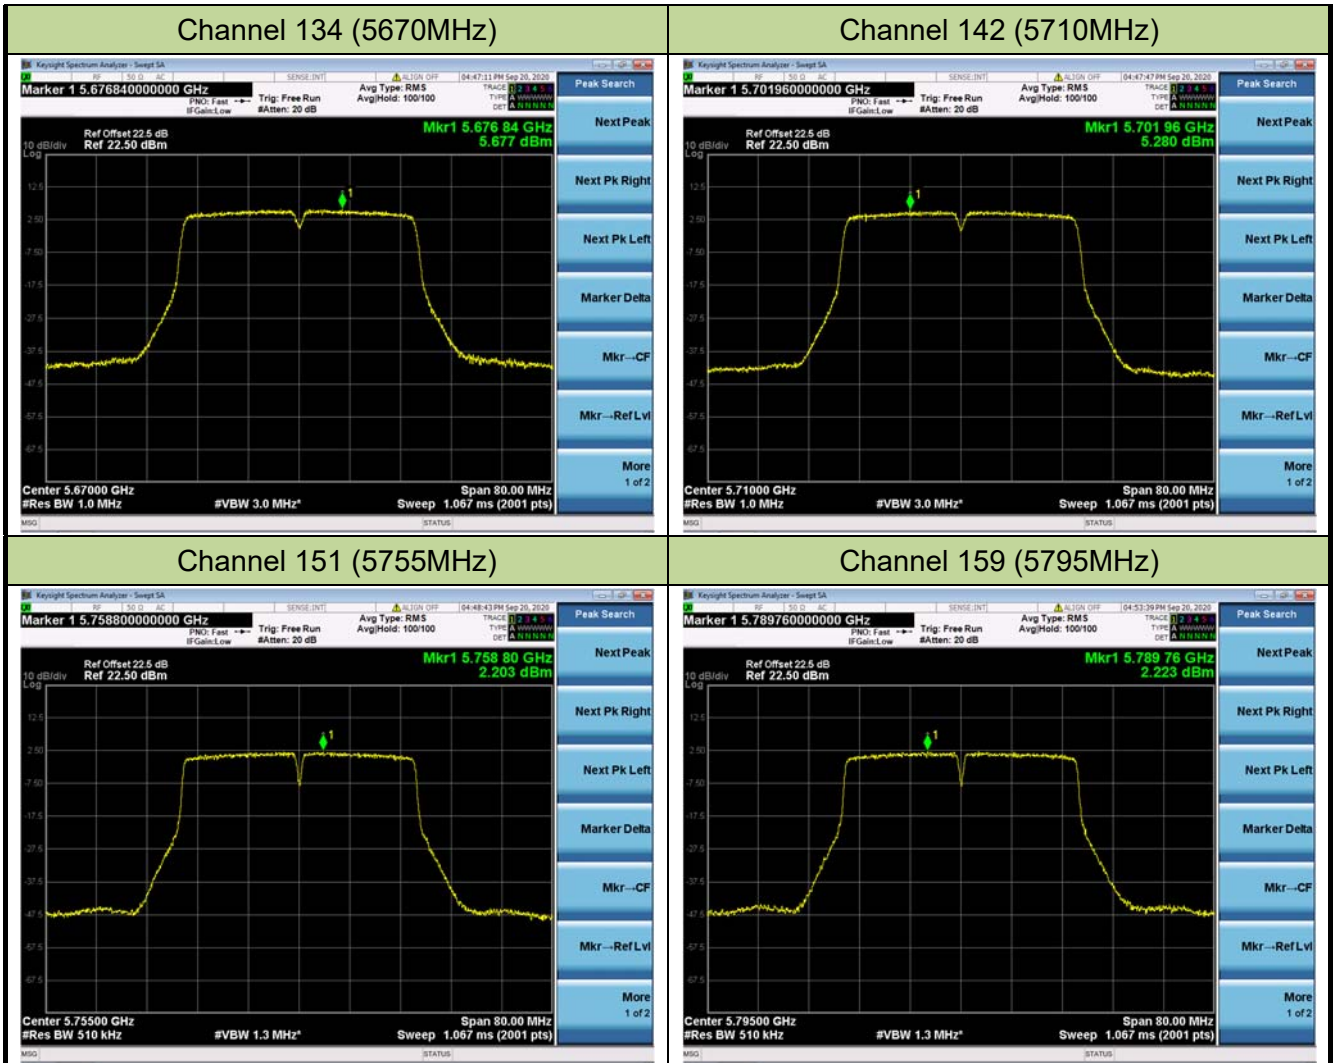

802.11ac-VHT20 Power Spectral Density - Ant 0 / Ant 0 + 1

Channel 36 (5180MHz)

Channel 44 (5220MHz)

Channel 48 (5240MHz)

Channel 52 (5260MHz)

Channel 60 (5300MHz)

Channel 64 (5320MHz)

802.11ac-VHT40 Power Spectral Density - Ant 0 / Ant 0 + 1

Channel 38 (5190MHz)

Channel 46 (5230MHz)

Channel 54 (5270MHz)

Channel 62 (5310MHz)

Channel 102 (5510MHz)

Channel 110 (5550MHz)

802.11ac-VHT80 Power Spectral Density - Ant 0 / Ant 0 + 1

Channel 42 (5210MHz)

Channel 58 (5290MHz)

Channel 106 (5530MHz)

Channel 122 (5610MHz)

Channel 138 (5690MHz)

Channel 155 (5775MHz)

802.11ax-HE20 Power Spectral Density - Ant 0 / Ant 0 + 1

Channel 36 (5180MHz)

Channel 44 (5220MHz)