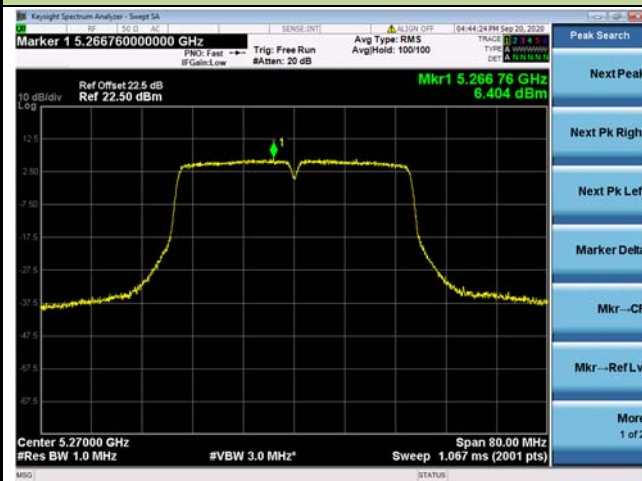

802.11ac-VHT20 Power Spectral Density - Ant 0 / Ant 0 + 1

Channel 36 (5180MHz)

Channel 44 (5220MHz)

Channel 48 (5240MHz)

Channel 52 (5260MHz)

Channel 60 (5300MHz)

Channel 64 (5320MHz)

802.11ac-VHT40 Power Spectral Density - Ant 0 / Ant 0 + 1

Channel 38 (5190MHz)

Channel 46 (5230MHz)

Channel 54 (5270MHz)

Channel 62 (5310MHz)

Channel 102 (5510MHz)

Channel 110 (5550MHz)

802.11ac-VHT80 Power Spectral Density - Ant 0 / Ant 0 + 1

Channel 42 (5210MHz)