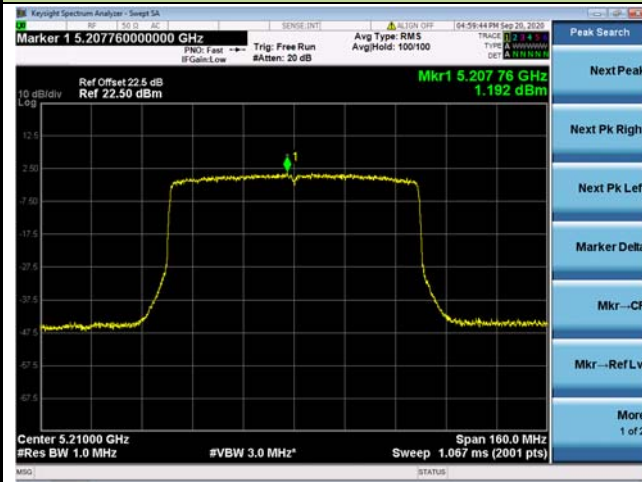

Channel 62 (5310MHz)

Channel 102 (5510MHz)

Channel 110 (5550MHz)

802.11ax-HE80 Power Spectral Density - Ant 0 / Ant 0 + 1

Channel 42 (5210MHz)

Channel 58 (5290MHz)

Channel 106 (5530MHz)

Channel 122 (5610MHz)