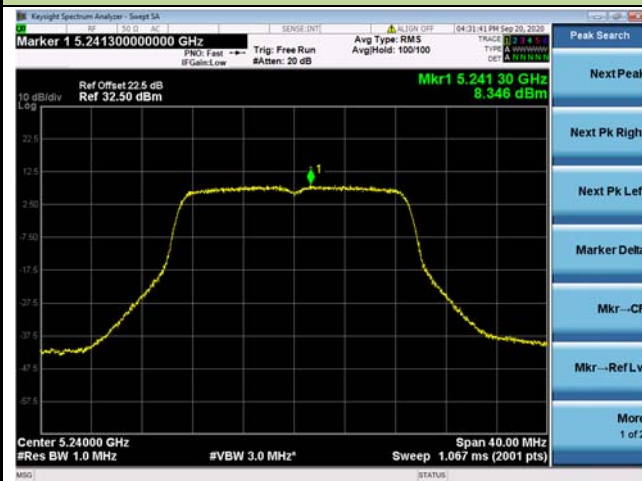

802.11ac-VHT20 Power Spectral Density - Ant 0 / Ant 0 + 1

Channel 36 (5180MHz)

Channel 44 (5220MHz)

Channel 48 (5240MHz)

Channel 52 (5260MHz)

Channel 60 (5300MHz)

Channel 64 (5320MHz)

802.11ac-VHT40 Power Spectral Density - Ant 0 / Ant 0 + 1

Channel 38 (5190MHz)

Channel 46 (5230MHz)

Channel 54 (5270MHz)

Channel 62 (5310MHz)

Channel 102 (5510MHz)

Channel 110 (5550MHz)

802.11ac-VHT80 Power Spectral Density - Ant 0 / Ant 0 + 1

Channel 42 (5210MHz)