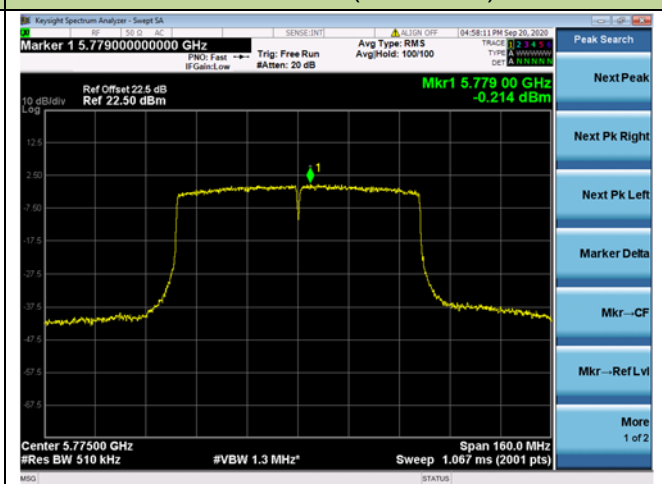

Channel 58 (5290MHz)

Channel 106 (5530MHz)

Channel 122 (5610MHz)

Channel 138 (5690MHz)

Channel 155 (5775MHz)

802.11ax-HE20 Power Spectral Density - Ant 0 / Ant 0 + 1

Channel 36 (5180MHz)

Channel 44 (5220MHz)