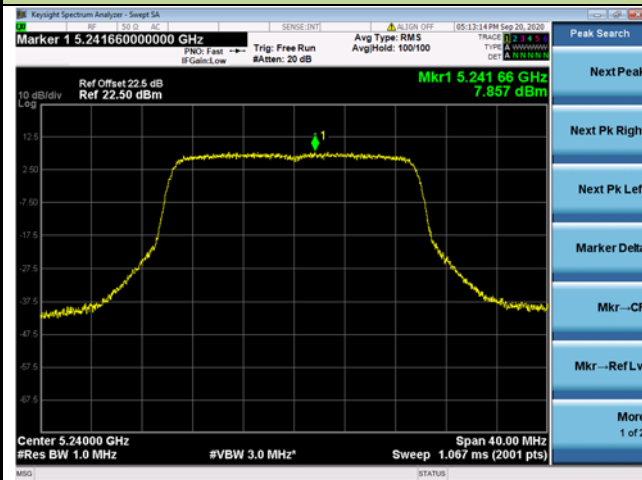

Channel 48 (5240MHz)