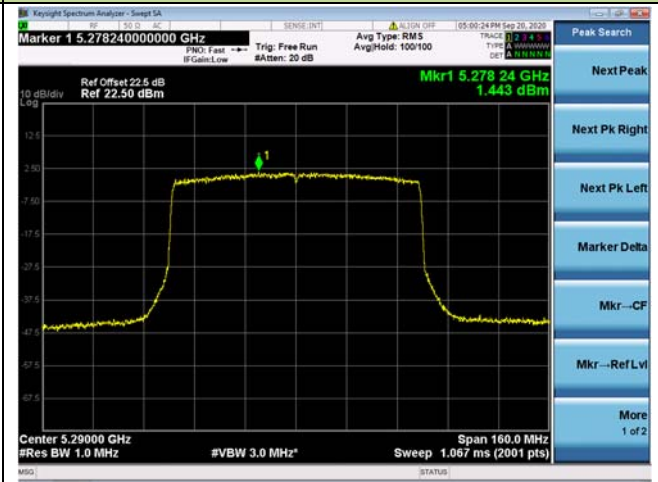

Channel 62 (5310MHz)

Channel 102 (5510MHz)

Channel 110 (5550MHz)

802.11ax-HE80 Power Spectral Density - Ant 0 / Ant 0 + 1

Channel 42 (5210MHz)

Channel 58 (5290MHz)

Channel 106 (5530MHz)

Channel 122 (5610MHz)