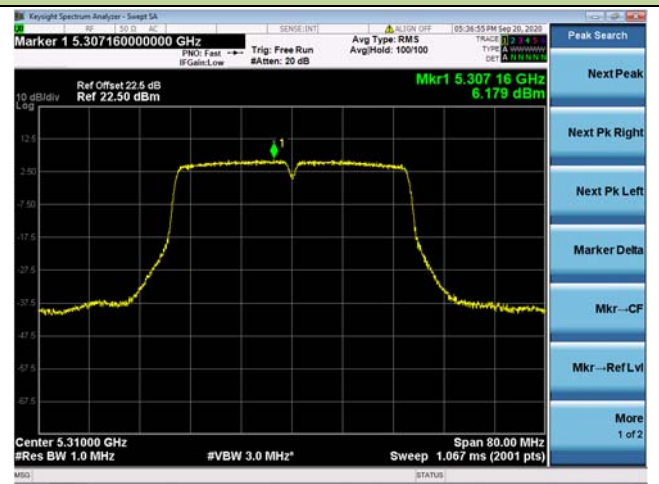

Channel 64 (5320MHz)

802.11ac-VHT20 Power Spectral Density - Ant 1 / Ant 0 + 1

Channel 36 (5180MHz)

Channel 44 (5220MHz)

Channel 48 (5240MHz)

Channel 52 (5260MHz)

Channel 60 (5300MHz)

Channel 64 (5320MHz)

802.11ac-VHT40 Power Spectral Density - Ant 1 / Ant 0 + 1

Channel 38 (5190MHz)

Channel 46 (5230MHz)

Channel 54 (5270MHz)

Channel 62 (5310MHz)

Channel 102 (5510MHz)

Channel 110 (5550MHz)