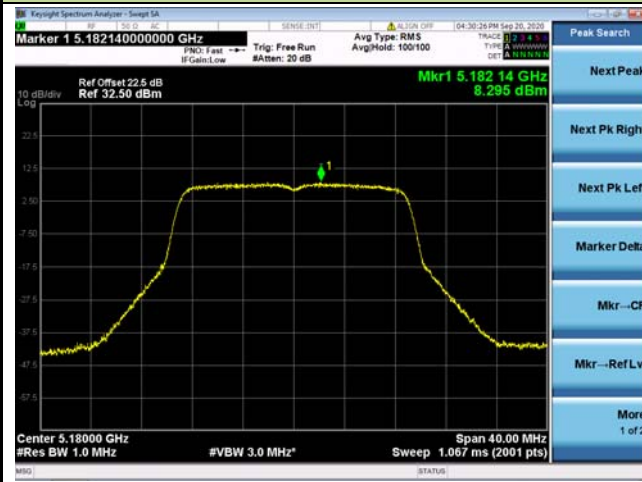

802.11ac-VHT20 Power Spectral Density - Ant 0 / Ant 0 + 1

Channel 36 (5180MHz)

Channel 44 (5220MHz)

Channel 48 (5240MHz)

Channel 52 (5260MHz)

Channel 60 (5300MHz)

Channel 64 (5320MHz)

802.11ac-VHT40 Power Spectral Density - Ant 0 / Ant 0 + 1