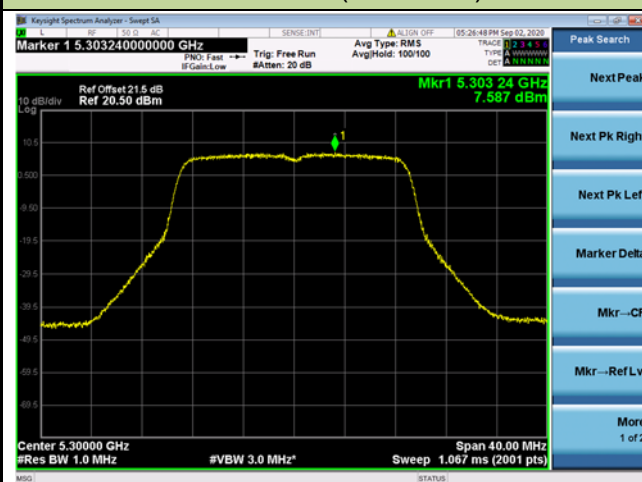

802.11ac-VHT20 Power Spectral Density - Ant 0 / Ant 0 + 1

Channel 36 (5180MHz)

Channel 44 (5220MHz)

Channel 48 (5240MHz)

Channel 52 (5260MHz)

Channel 60 (5300MHz)

Channel 64 (5320MHz)

802.11ac-VHT40 Power Spectral Density - Ant 0 / Ant 0 + 1

Channel 38 (5190MHz)

Channel 46 (5230MHz)

Channel 54 (5270MHz)

Channel 62 (5310MHz)

Channel 102 (5510MHz)

Channel 110 (5550MHz)

802.11ac-VHT80 Power Spectral Density - Ant 0 / Ant 0 + 1

Channel 42 (5210MHz)