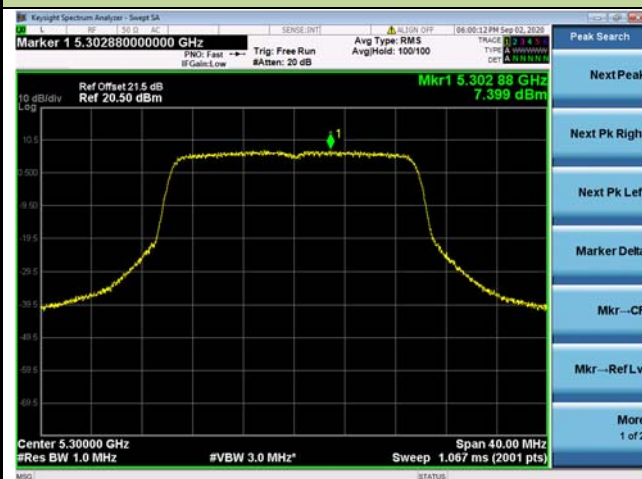

Channel 60 (5300MHz)