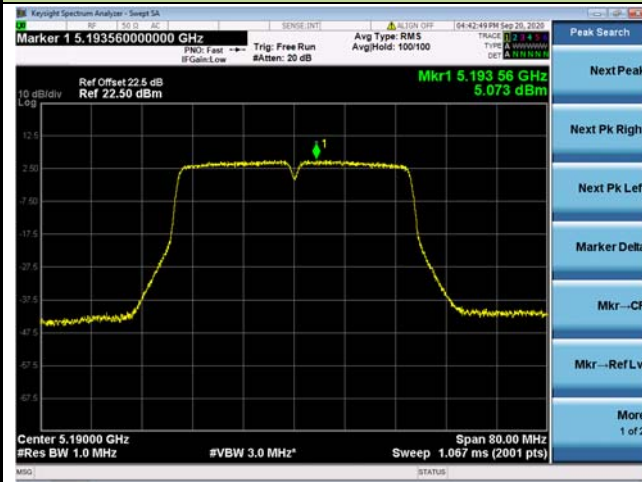

802.11ac-VHT40 Power Spectral Density - Ant 0 / Ant 0 + 1

Channel 38 (5190MHz)