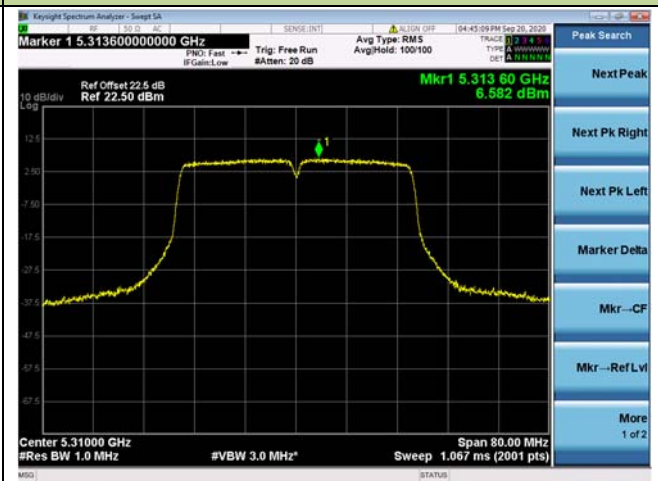

Channel 38 (5190MHz)

Channel 46 (5230MHz)

Channel 54 (5270MHz)

Channel 62 (5310MHz)

Channel 102 (5510MHz)

Channel 110 (5550MHz)

802.11ac-VHT80 Power Spectral Density - Ant 0 / Ant 0 + 1

Channel 42 (5210MHz)

Channel 58 (5290MHz)

Channel 106 (5530MHz)

Channel 122 (5610MHz)

Channel 138 (5690MHz)

Channel 155 (5775MHz)

802.11ax-HE20 Power Spectral Density - Ant 0 / Ant 0 + 1

Channel 36 (5180MHz)

Channel 44 (5220MHz)