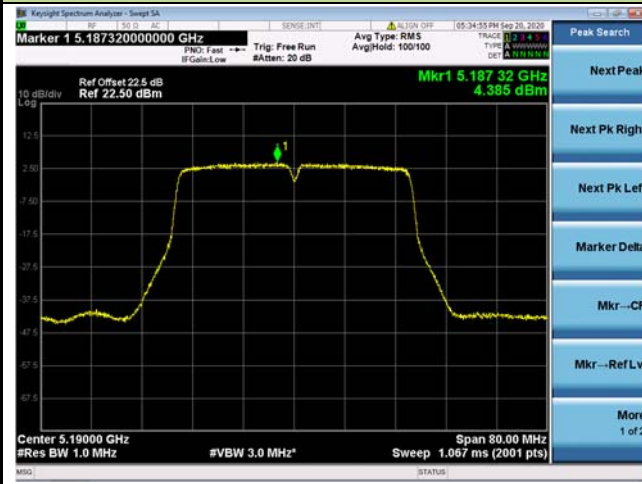

802.11ac-VHT40 Power Spectral Density - Ant 1 / Ant 0 + 1

Channel 38 (5190MHz)