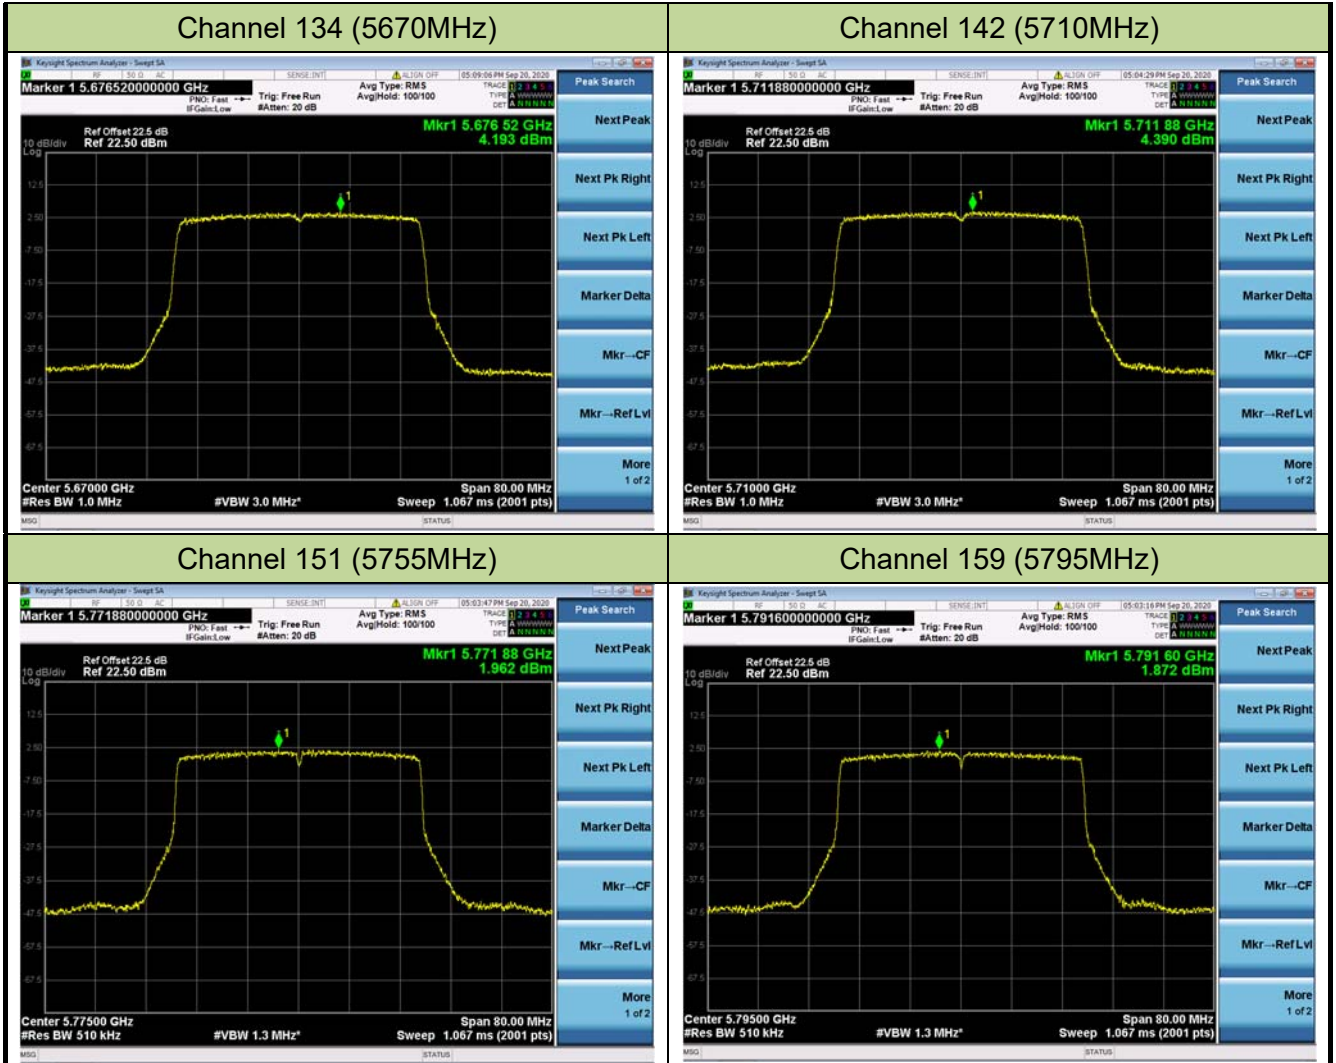

Channel 48 (5240MHz)

Channel 52 (5260MHz)

Channel 60 (5300MHz)

Channel 64 (5320MHz)

802.11ax-HE40 Power Spectral Density - Ant 0 / Ant 0 + 1

Channel 38 (5190MHz)

Channel 46 (5230MHz)

Channel 54 (5270MHz)

Channel 62 (5310MHz)

Channel 102 (5510MHz)

Channel 110 (5550MHz)

802.11ax-HE80 Power Spectral Density - Ant 0 / Ant 0 + 1

Channel 42 (5210MHz)

Channel 58 (5290MHz)

Channel 106 (5530MHz)

Channel 122 (5610MHz)

Channel 138 (5690MHz)

Channel 155 (5775MHz)

802.11a Power Spectral Density - Ant 1 / Ant 0 + 1

Channel 36 (5180MHz)

Channel 44 (5220MHz)

Channel 48 (5240MHz)

Channel 52 (5260MHz)

Channel 60 (5300MHz)

Channel 64 (5320MHz)

802.11ac-VHT20 Power Spectral Density - Ant 1 / Ant 0 + 1

Channel 36 (5180MHz)

Channel 44 (5220MHz)

Channel 48 (5240MHz)

Channel 52 (5260MHz)

Channel 60 (5300MHz)

Channel 64 (5320MHz)