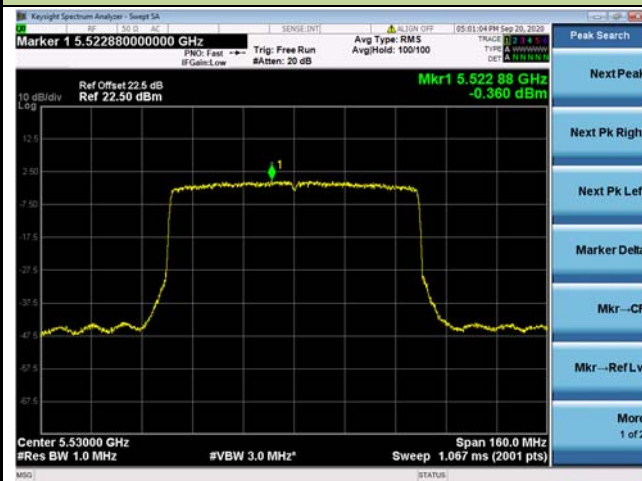

Channel 62 (5310MHz)

Channel 102 (5510MHz)

Channel 110 (5550MHz)

802.11ax-HE80 Power Spectral Density - Ant 0 / Ant 0 + 1

Channel 42 (5210MHz)

Channel 58 (5290MHz)

Channel 106 (5530MHz)

Channel 122 (5610MHz)