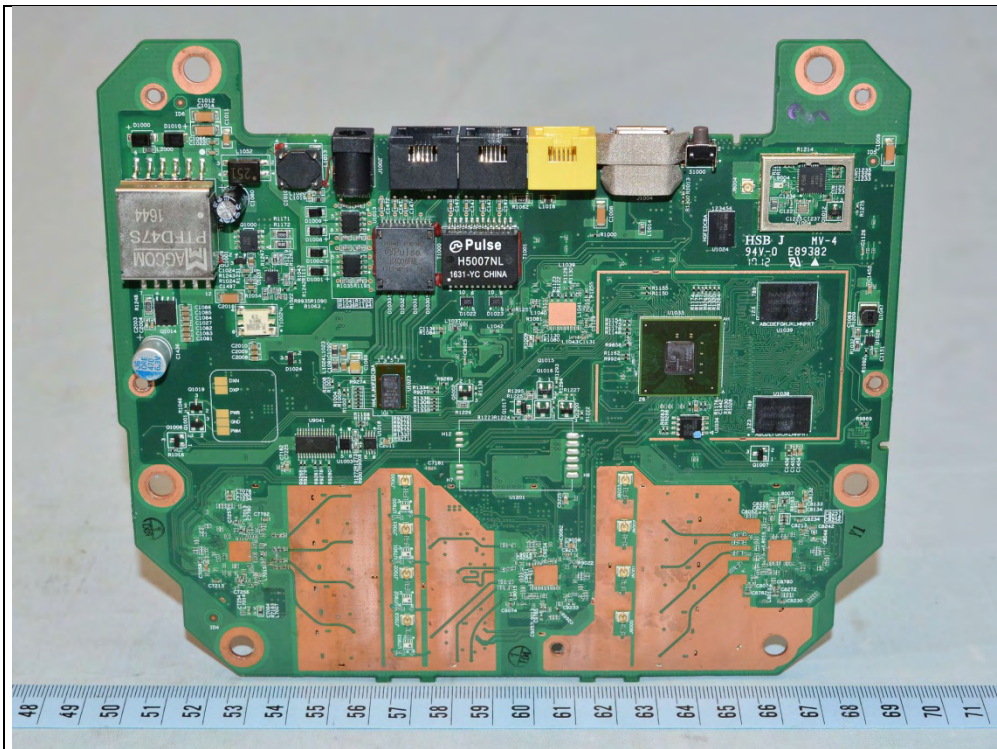

Model: OAW-AP1231

RF chipset for WLAN 5G (5.18-5.24GHz)

RF chipset for WLAN 2.4G

RF chipset for WLAN 5G (5.745-5.825MHz)

RF chipset for BT