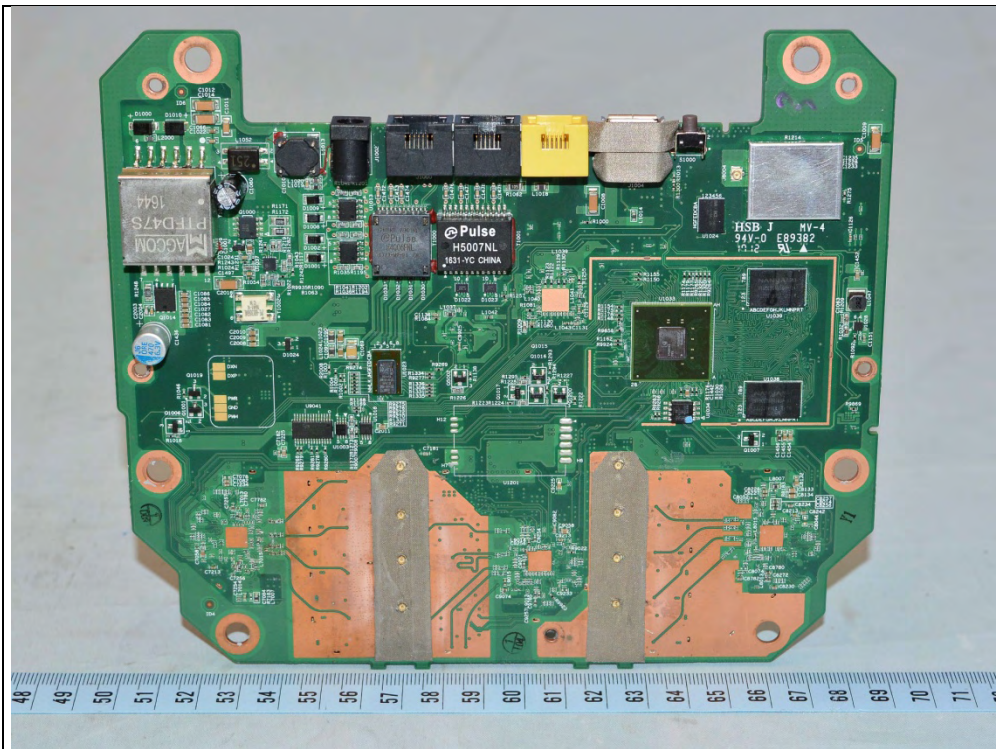

Model: OAW-AP1231

RF chipset for WLAN 5G (5.18-5.24GHz)

RF chipset for WLAN 2.4G

RF chipset for WLAN 5G (5.745-5.825MHz)

RF chipset for BT