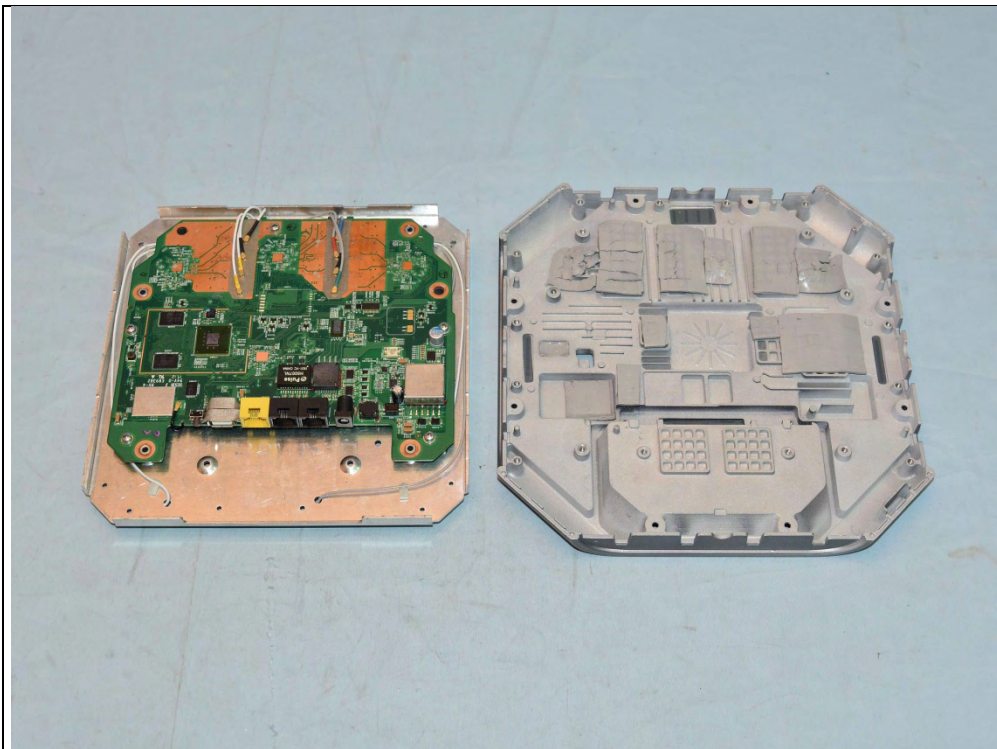

Model: OAW-AP1231

RF chipset for WLAN 5G (5.18-5.24GHz)

RF chipset for WLAN 2.4G

RF chipset for WLAN 5G (5.745-5.825MHz)

RF chipset for BT