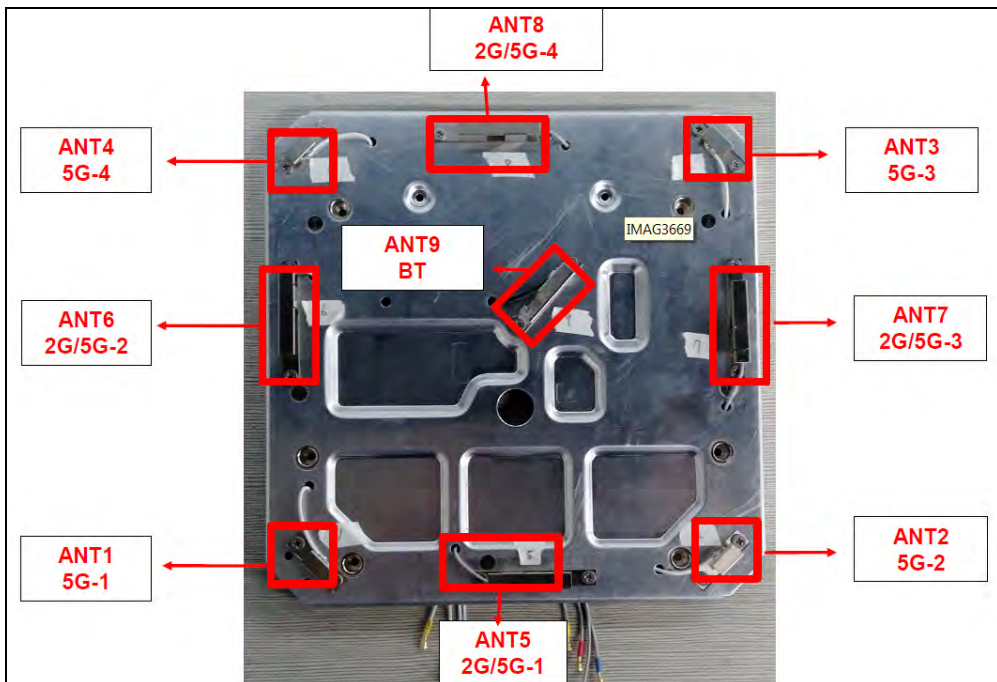

Model: OAW-AP1231

RF chipset for WLAN 5G (5.18-5.24GHz)

RF chipset for WLAN 2.4G

RF chipset for WLAN 5G (5.745-5.825MHz)

RF chipset for BT