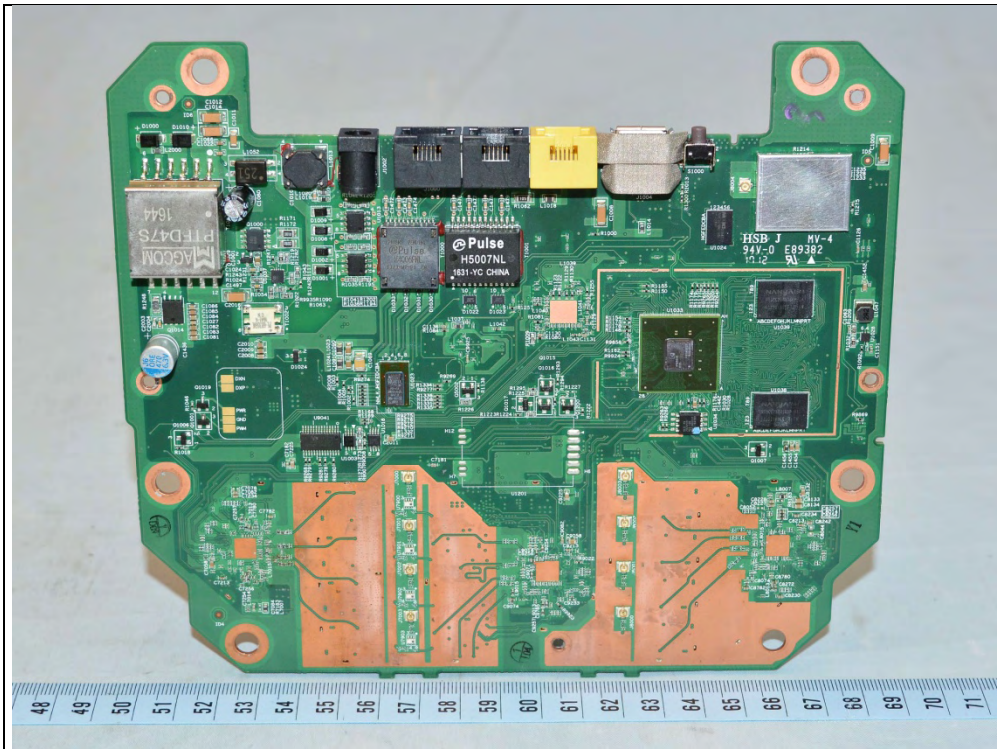

Model: OAW-AP1231

RF chipset for WLAN 5G (5.18-5.24GHz)

RF chipset for WLAN 2.4G

RF chipset for WLAN 5G (5.745-5.825MHz)

RF chipset for BT