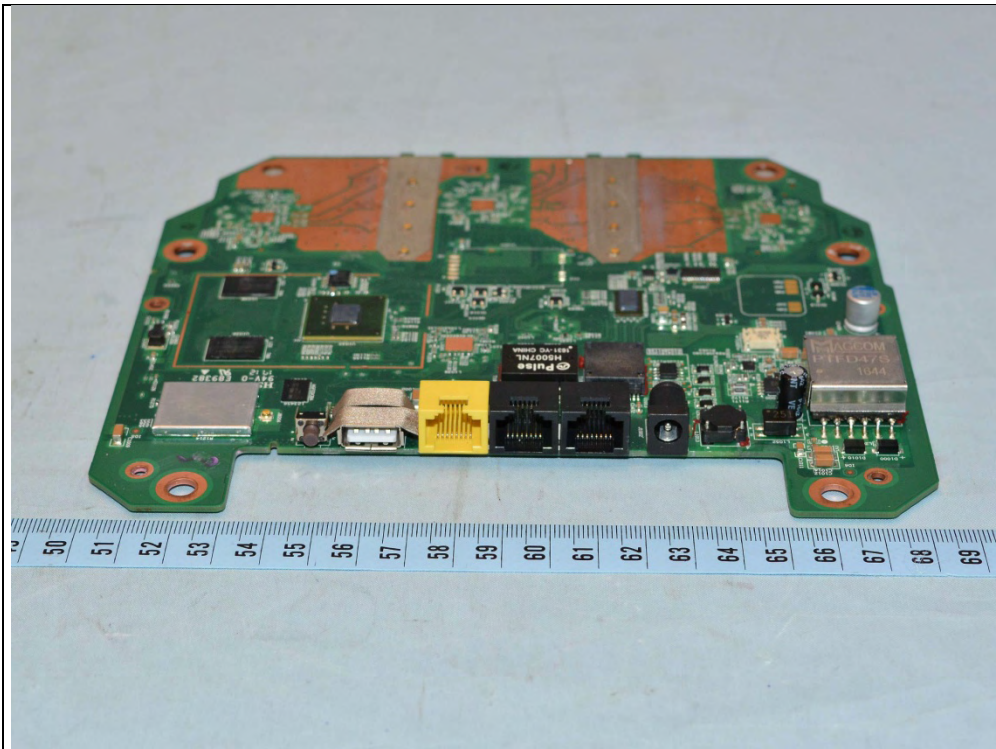

Model: OAW-AP1231

RF chipset for WLAN 5G (5.18-5.24GHz)

RF chipset for WLAN 2.4G

RF chipset for WLAN 5G (5.745-5.825MHz)

RF chipset for BT