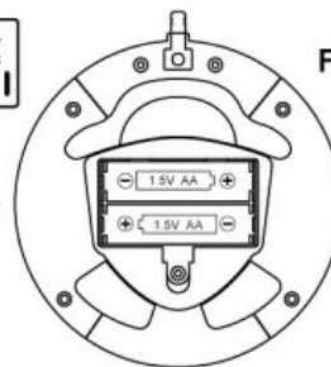

For Vehicle Use 3 "AA" Size Batteries (not included)

BATTERY PRECAUTION

1. Only the same battery or equivalent type as recommended can be used.
2. Be sure to insert batteries with correct polarities
3. Do not mix old and new batteries.
4. Batteries should be taken out after a long-term disuse and exhausted battery is to be removed from the toy.
5. The power supply terminals are not to be short-circuited.
6. Vehicle requires 3 pieces of 1.5 volt "AA" batteries; controller requires 2 pieces of 1.5 volt "AA" batteries.
7. After playing, make sure the switch turn to OFF.
8. Only rechargeable battery can be charged under adult's supervision.
9. Alkaline batteries are recommended to be used
10. Do not mix alkaline, standard or rechargeable batteries

PRECAUCIÓN:
CONTIENE PIEZAS PEQUEÑAS QUE PUEDEN
CAUSAR ASFIXIA SI SON TRAGADAS.

!
هذه اللعبة تحتوي على قطع صغيرة يمكن أن تسبب
اختناق الأطفال إذا تم ابتلاعها. يرجى إشراف
الوالدين عند اللعب. (3 سنوات وما فوق)
القطعة الصغيرة:
بلد المنشأ: الصين

Keep the packaging and instruction manual for future reference since they contain important information.

MADE IN CHINA

FORWARD

HOW TO PLAY

Firstly turn the switch of the vehicle to "ON". Secondly operate the "left" / "right" button on the controller. Left button is forward; right button is backward and turning.