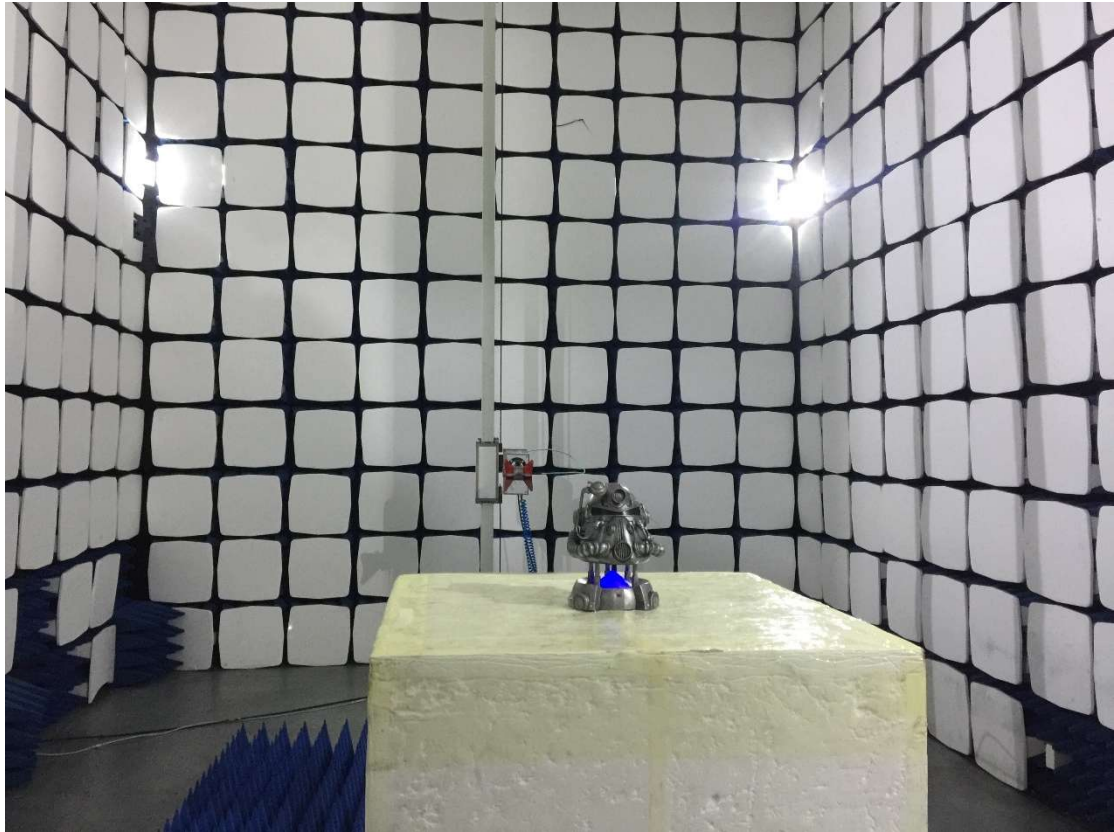

Conducted Emission Test Setup

Radiated Emission Test Setup (from 9 kHz to 30 MHz) from
0.8M-Height Turntable Test Table

Radiated Emission Test Setup (from 30 MHz to 1 GHz) from
0.8M-Height Turntable Test Table

Radiated Emission Test Setup (from 1 GHz to 18 GHz) from
1.5M-Height Turntable Test Table

Radiated Emission Test Setup (above 18 GHz) from
1.5M-Height Turntable Test Table