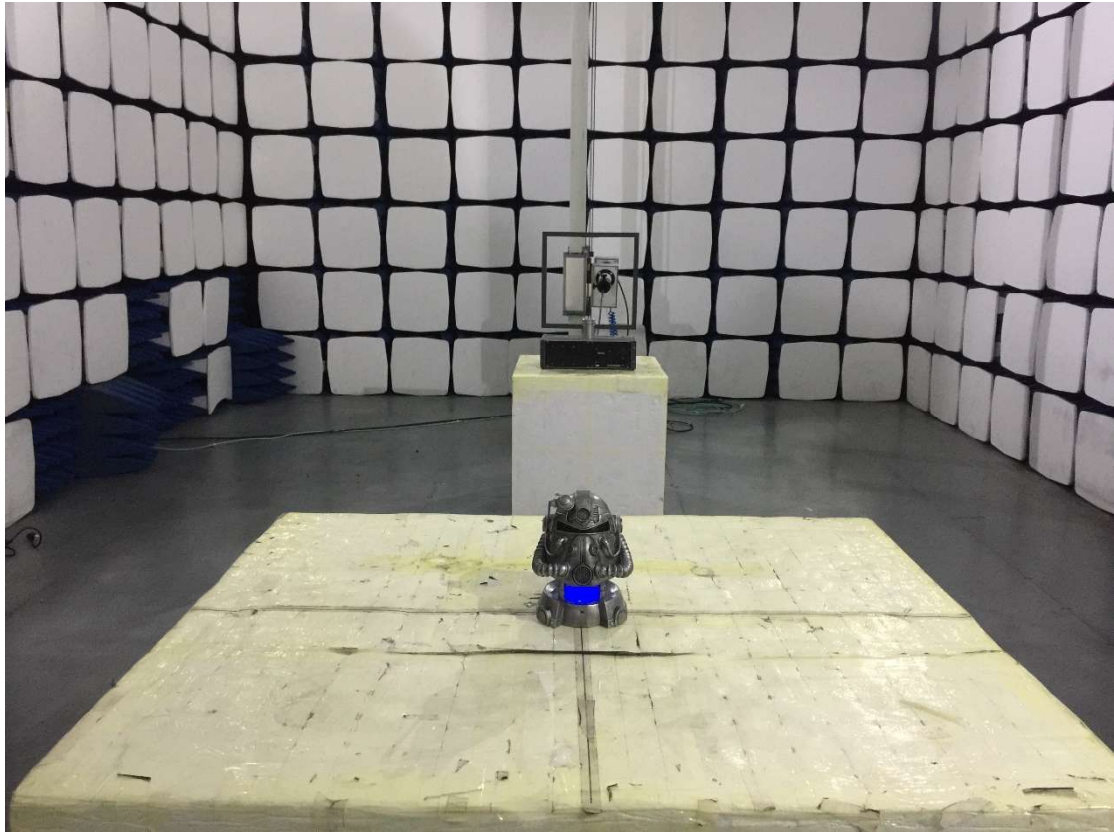

Conducted Emission Test Setup

Radiated Emission Test Setup (from 9 kHz to 30 MHz) from
0.8M-Height Turntable Test Table

Radiated Emission Test Setup (from 30 MHz to 1 GHz) from
0.8M-Height Turntable Test Table

Radiated Emission Test Setup (from 1 GHz to 18 GHz) from
1.5M-Height Turntable Test Table

Radiated Emission Test Setup (above 18 GHz) from
1.5M-Height Turntable Test Table