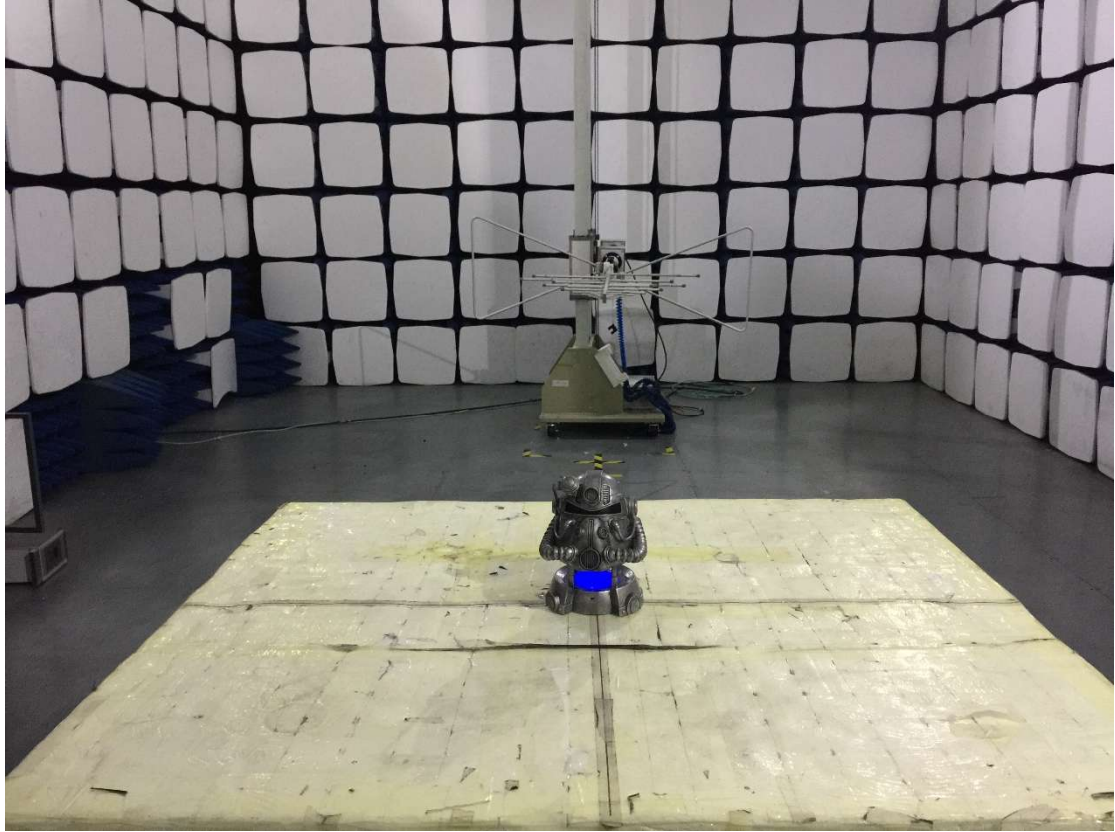

Conducted Emission Test Setup

Radiated Emission Test Setup (from 9 kHz to 30 MHz) from
0.8M-Height Turntable Test Table

Radiated Emission Test Setup (from 30 MHz to 1 GHz) from
0.8M-Height Turntable Test Table

Radiated Emission Test Setup (from 1 GHz to 18 GHz) from
1.5M-Height Turntable Test Table

Radiated Emission Test Setup (above 18 GHz) from
1.5M-Height Turntable Test Table