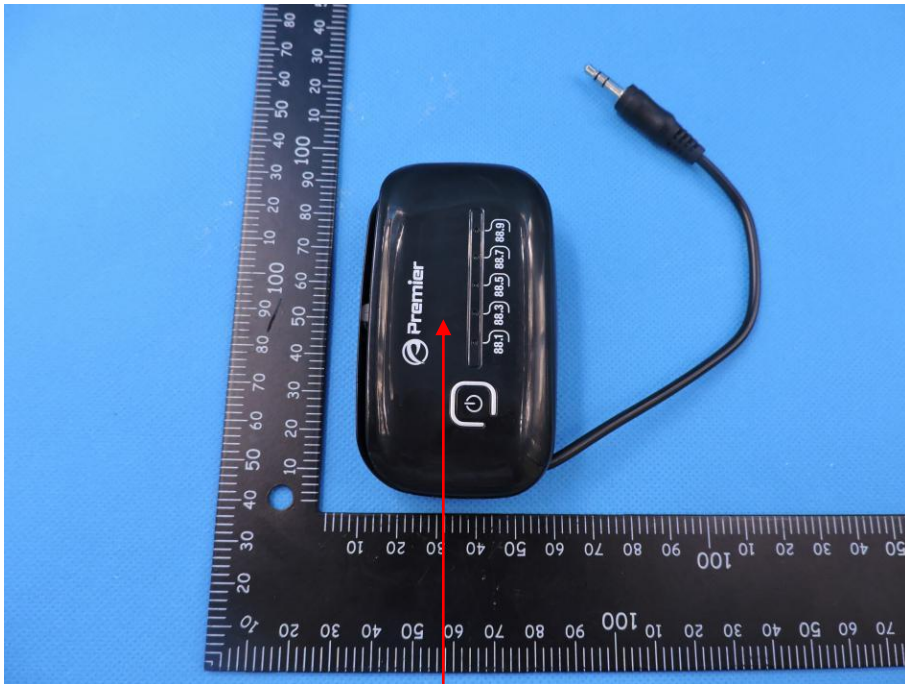

## FCC Label

FM transmitter

Model name: PWFMT7

FCC ID: 2A18B-PWFMT7