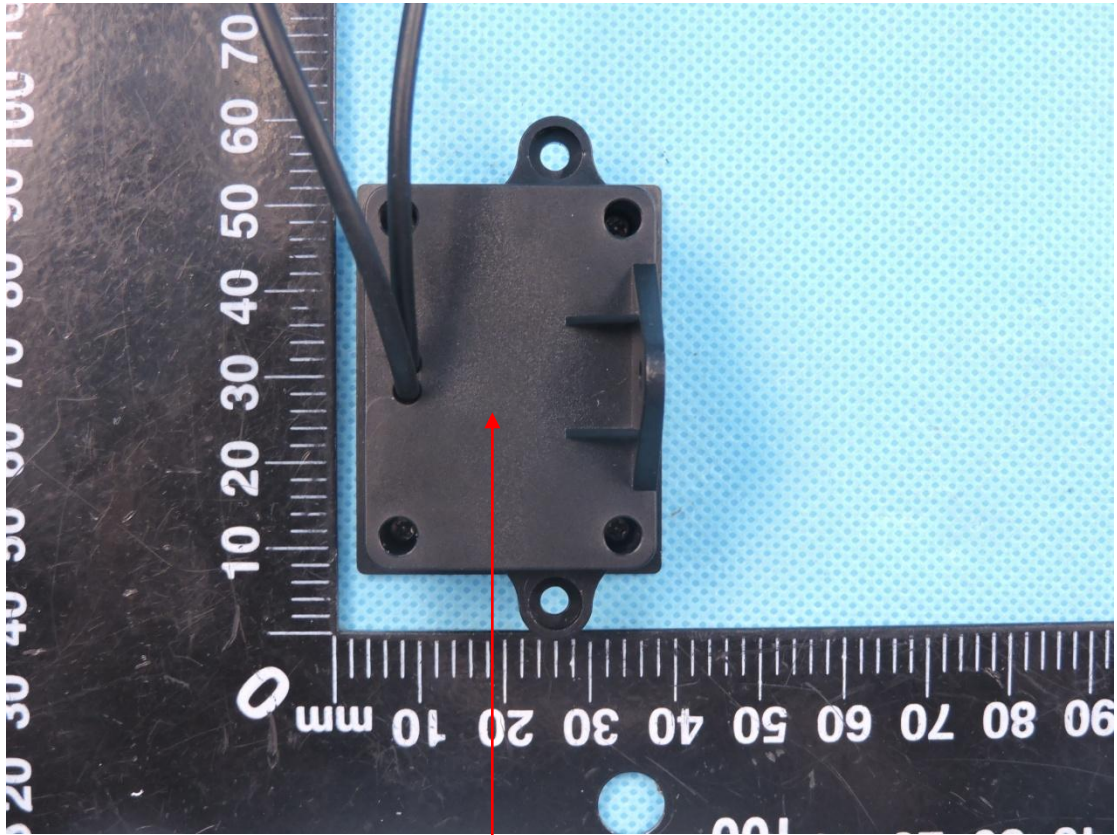

Label

PBT Labdesk BT controller
Model name: PBT-BTC2018
FCC ID: 2A188BTC2018