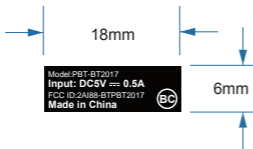

Rating Label Size:

Background color: Black
Wording color: White

Rating Label Location: