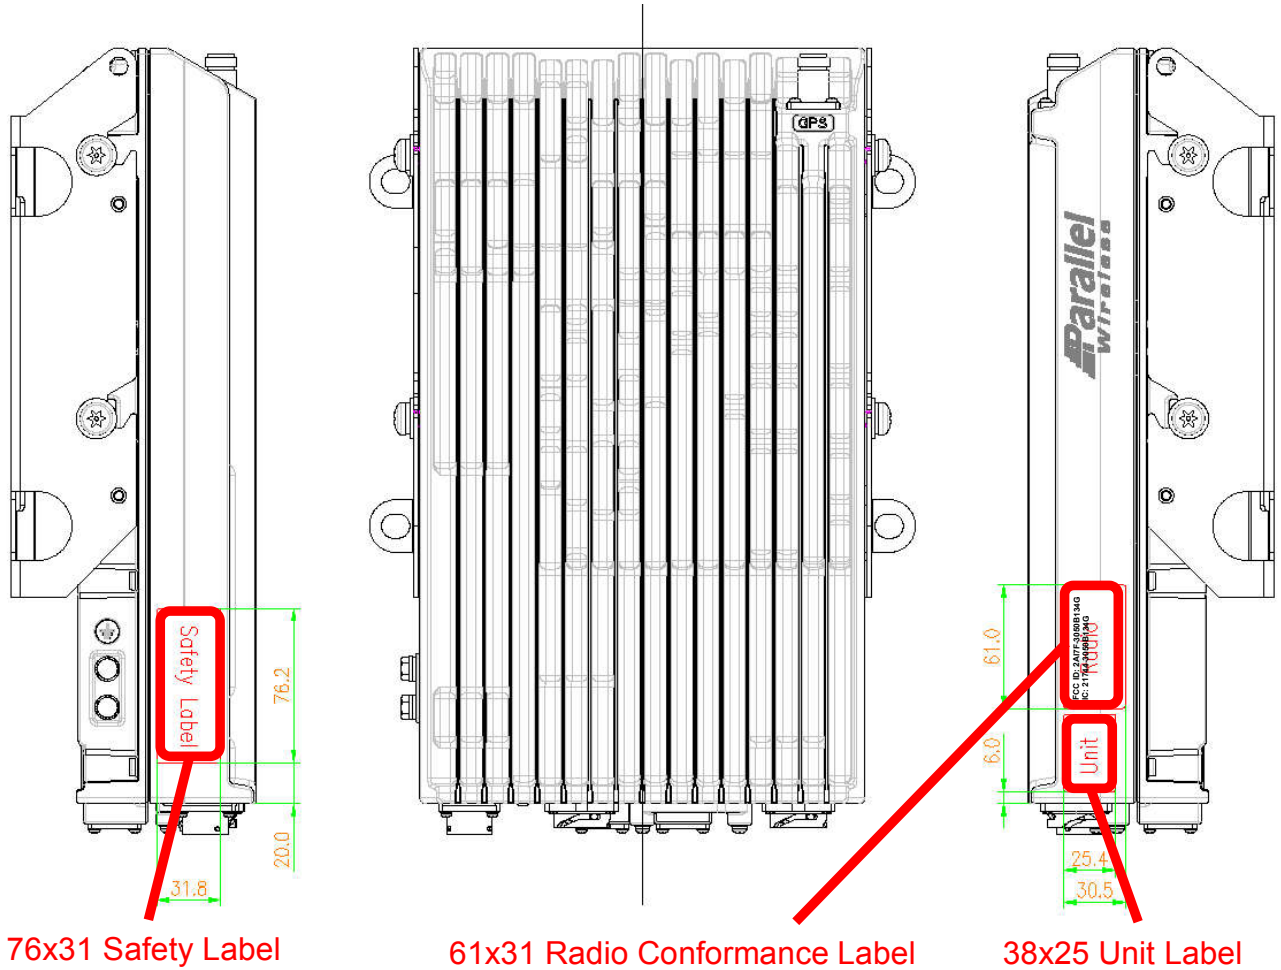

CWS-3050-13 label locations:

76x31 Safety Label

61x31 Radio Conformance Label

38x25 Unit Label