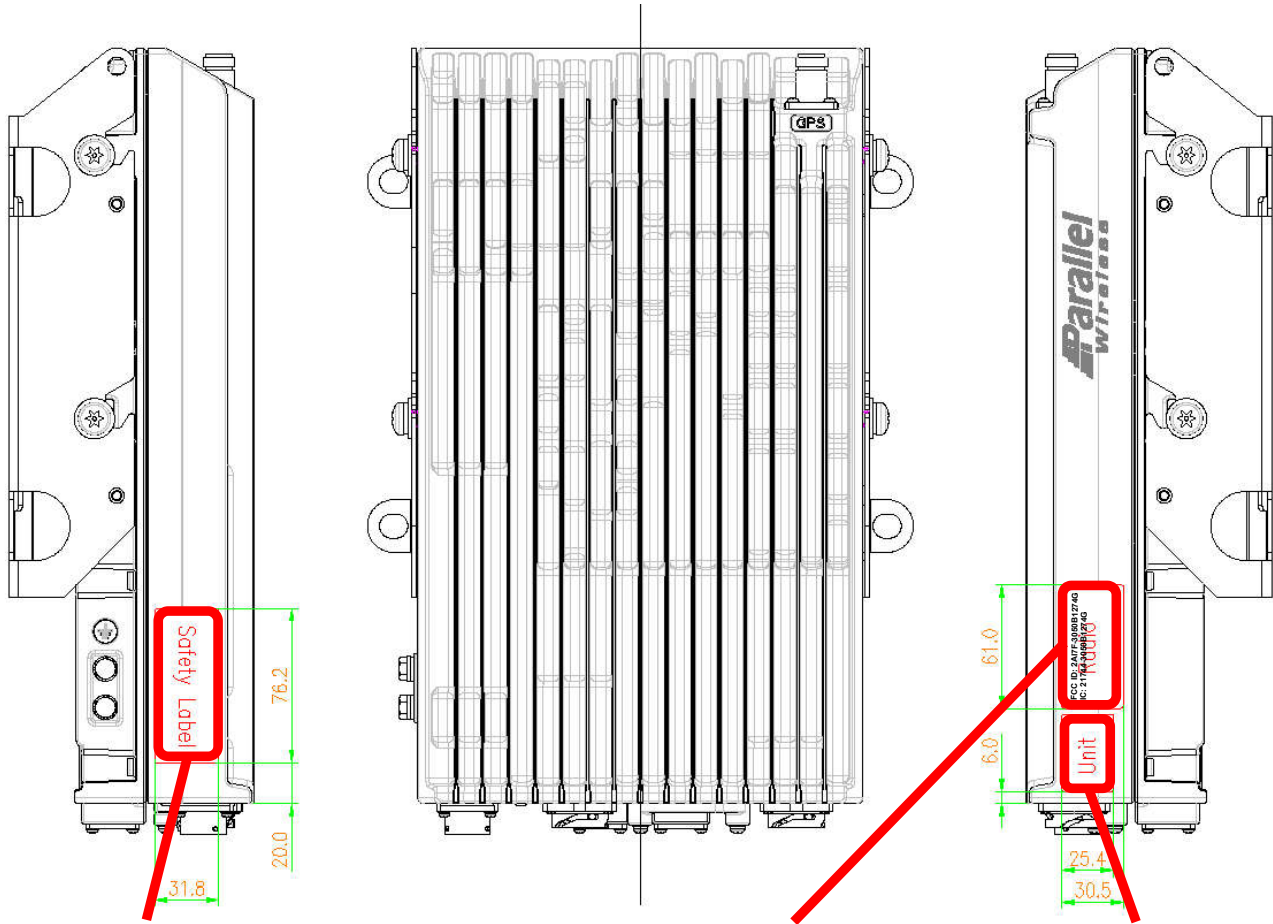

CWS-3050-12 label locations:

76x31 Safety Label

61x31 Radio Conformance Label

38x25 Unit Label