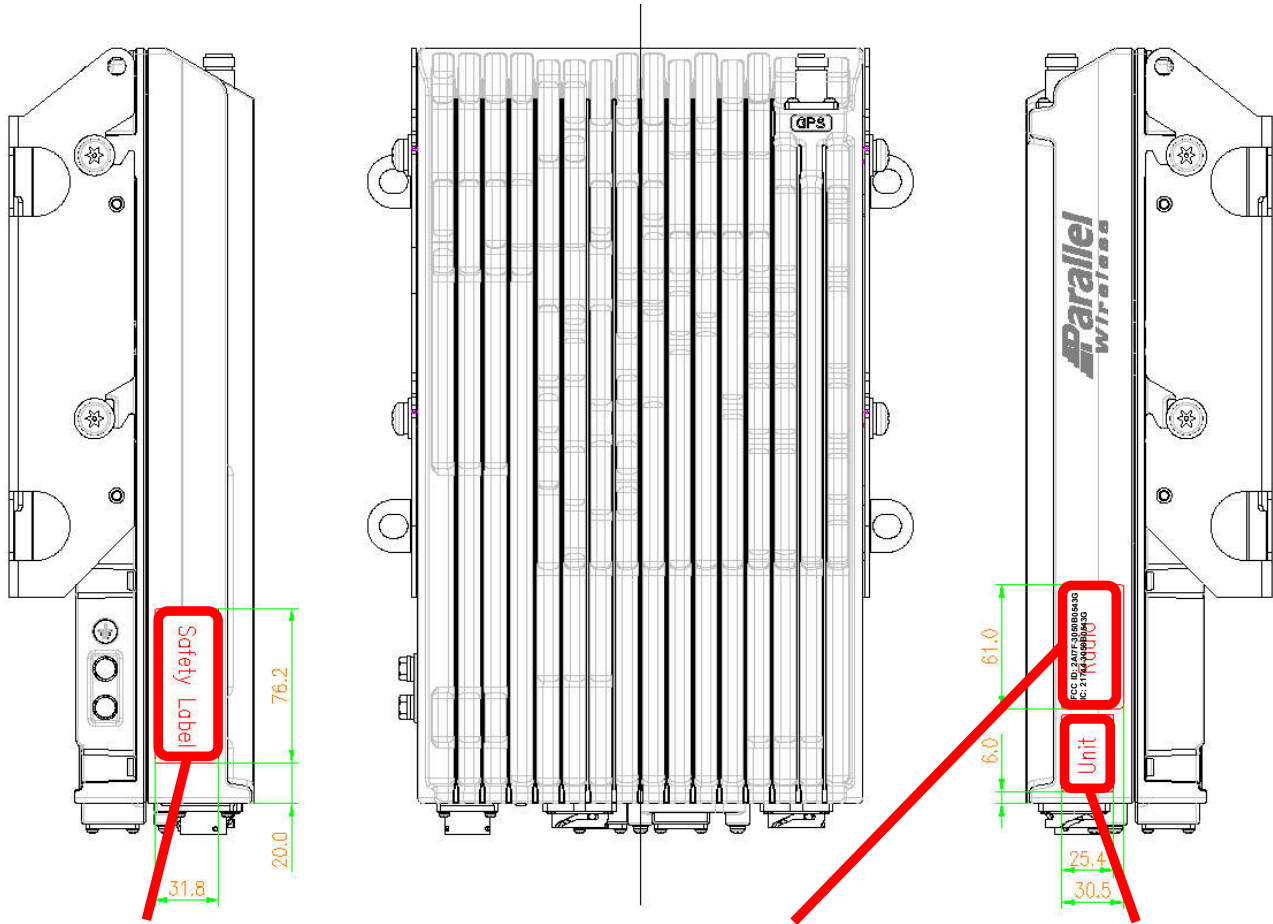

CWS-3050-05 label locations:

76x31 Safety Label

61x31 Radio Conformance Label

38x25 Unit Label