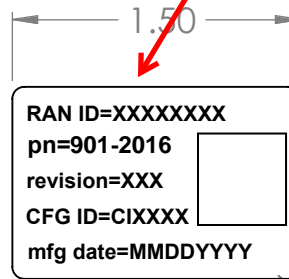

CWS-3050-04 label locations:

R0.062 TYP

76x31 Safety Label

61x31 Radio Conformance Label

38x25 Unit Label

R0.062 TYP

Field Descriptions:

- A) Parallel Wireless RAN ID.
- B) Parallel Wireless Unit Part Number.
- C) Parallel Wireless Unit Revision.
- D) Parallel Wireless Config ID.
- E) Manufacturing date.
- F) QR code.