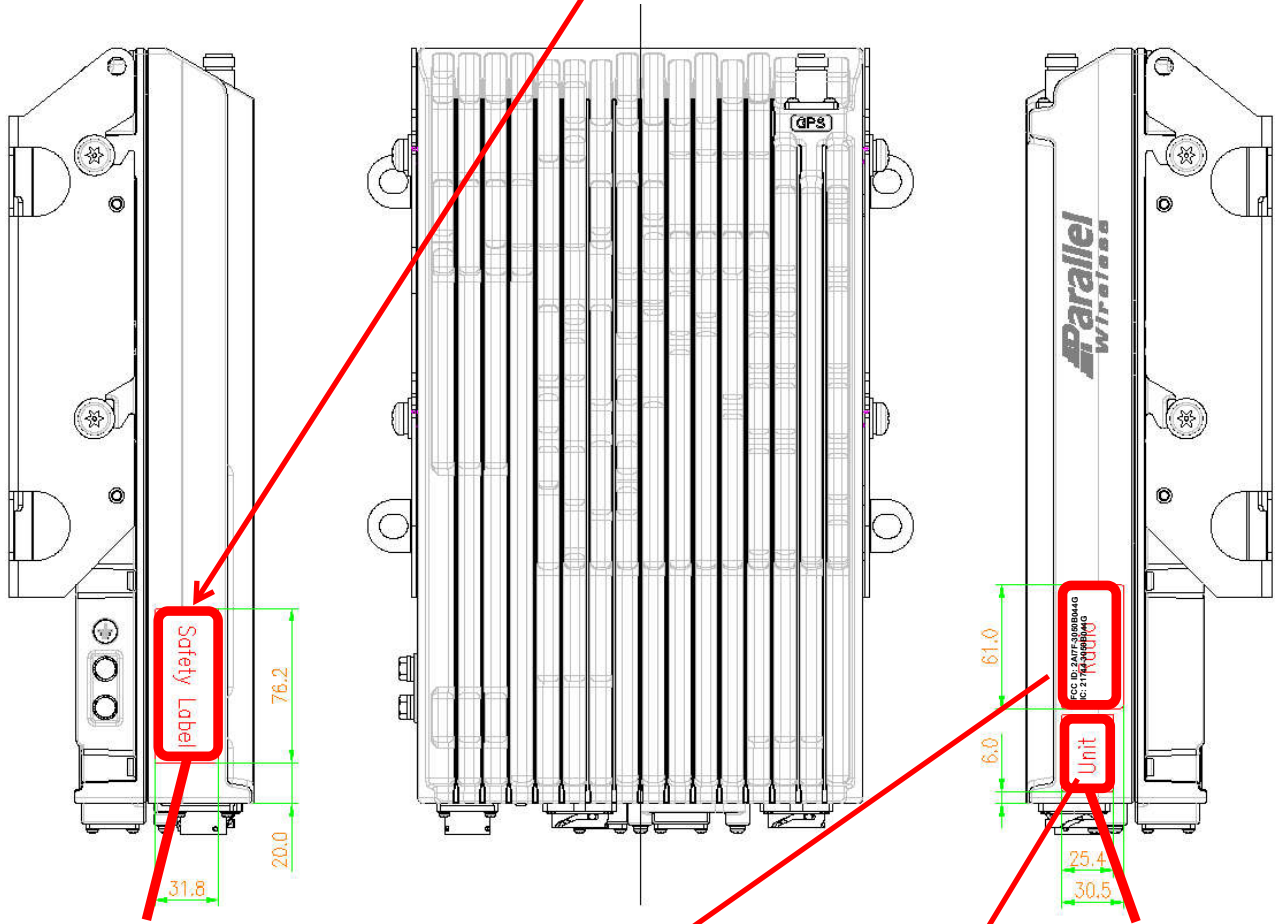

CWS-3050-04 label locations:

R0.062 TYP

76x31 Safety Label

61x31 Radio Conformance Label

38x25 Unit Label

R0.062 TYP

Field Descriptions:

- A) Parallel Wireless RAN ID.
- B) Parallel Wireless Unit Part Number.
- C) Parallel Wireless Unit Revision.
- D) Parallel Wireless Config ID.
- E) Manufacturing date.
- F) QR code.