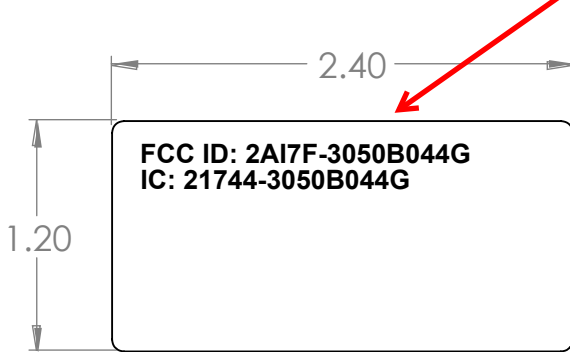

CWS-3050-04 label locations:

R0.062 TYP

76x31 Safety Label

61x31 Radio Conformance Label

38x25 Unit Label

R0.062 TYP

Field Descriptions:

- A) Parallel Wireless RAN ID.
- B) Parallel Wireless Unit Part Number.
- C) Parallel Wireless Unit Revision.
- D) Parallel Wireless Config ID.
- E) Manufacturing date.
- F) QR code.