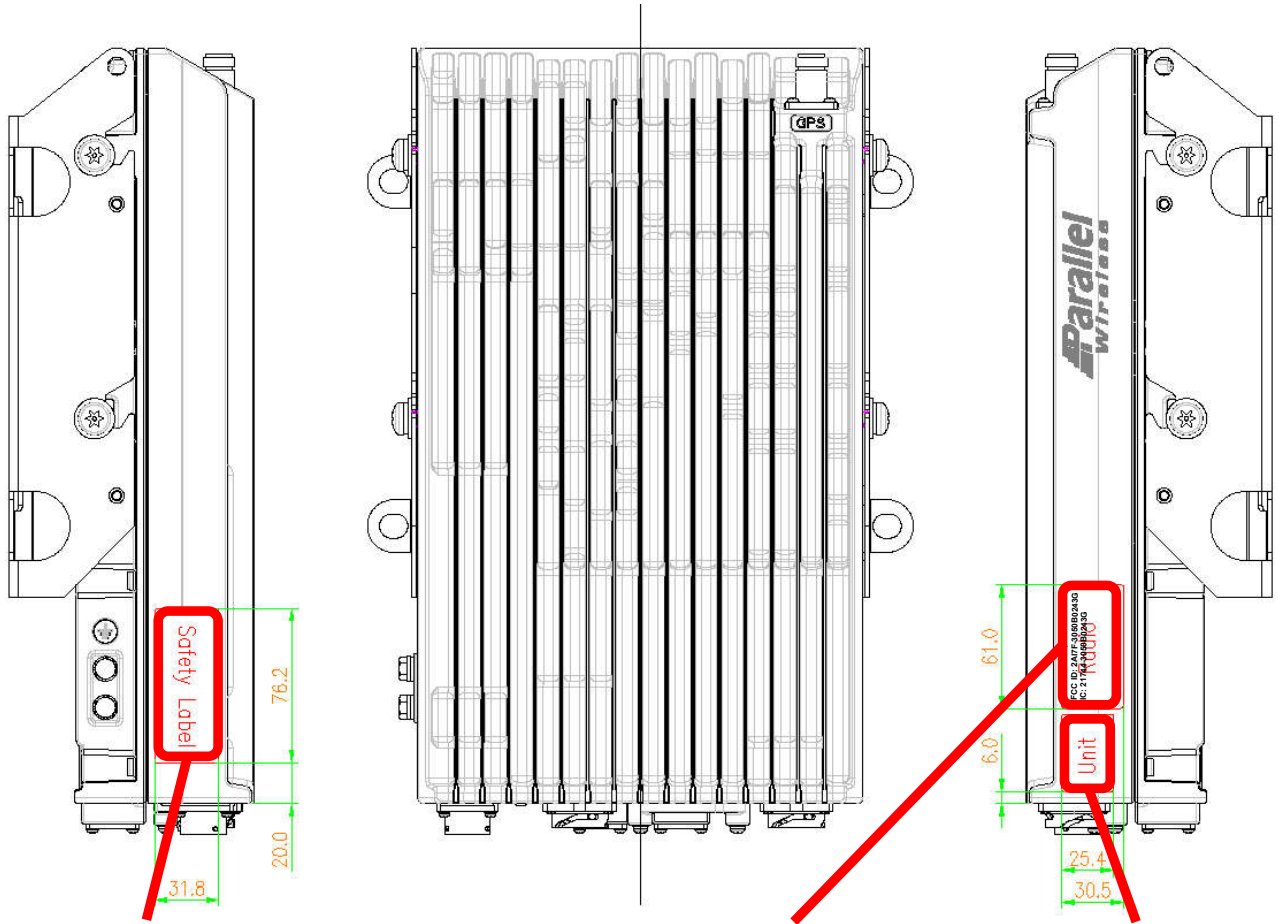

CWS-3050-02 label locations:

76x31 Safety Label

61x31 Radio Conformance Label

38x25 Unit Label