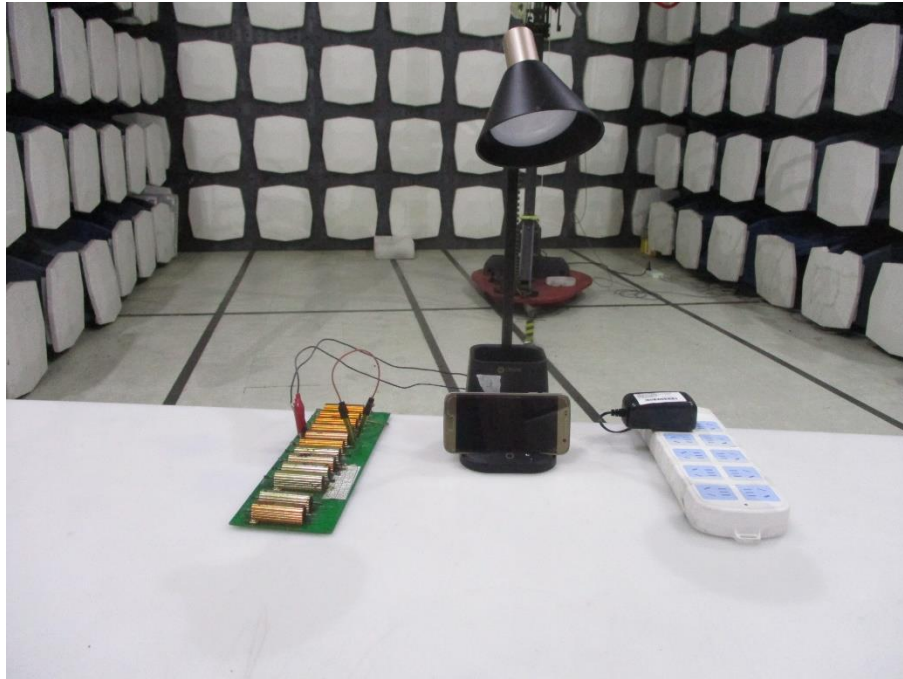

RADIATED EMISSION TEST SET-UP

Front View (Below 1GHz)

Back View (Below 1GHz)

The EUT is placed at the center of turntable