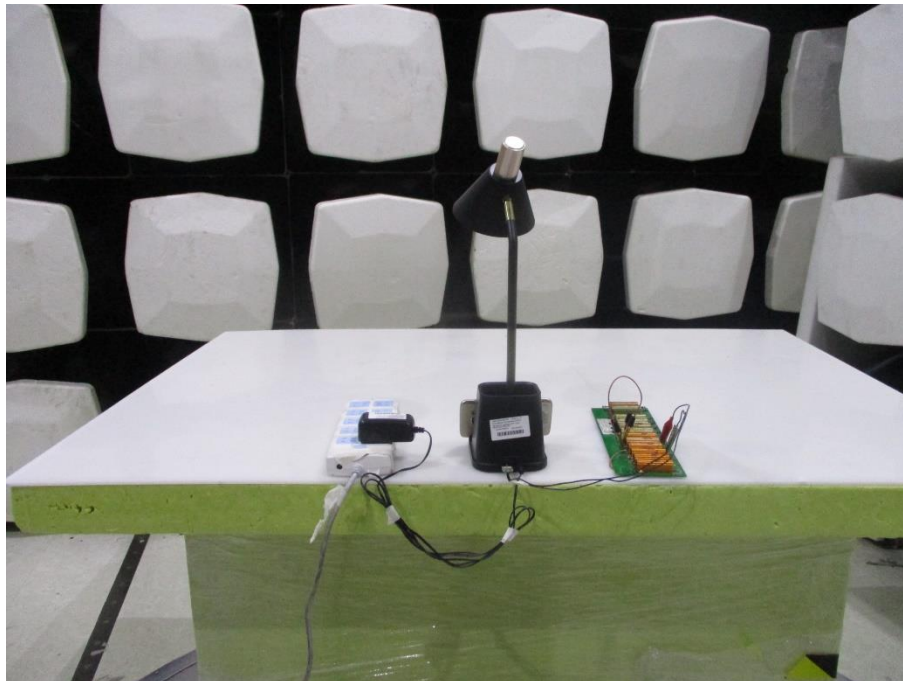

RADIATED EMISSION TEST SET-UP

Front View (Below 1GHz)

Back View (Below 1GHz)

The EUT is placed at the center of turntable