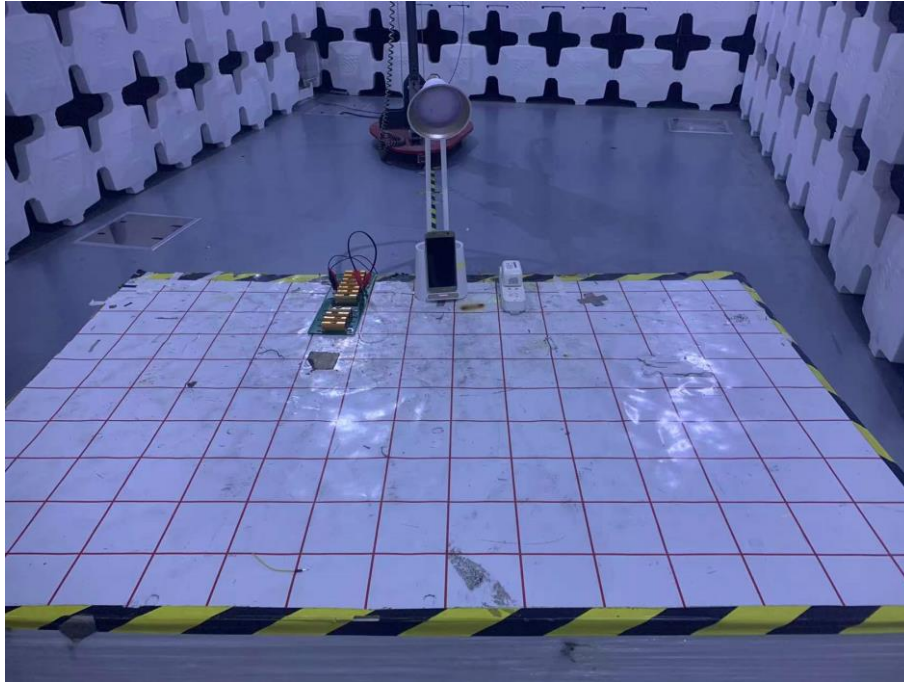

RADIATED EMISSION TEST SET-UP

Front View (Below 1GHz)

Back View (Below 1GHz)

The EUT is placed at the center of turntable