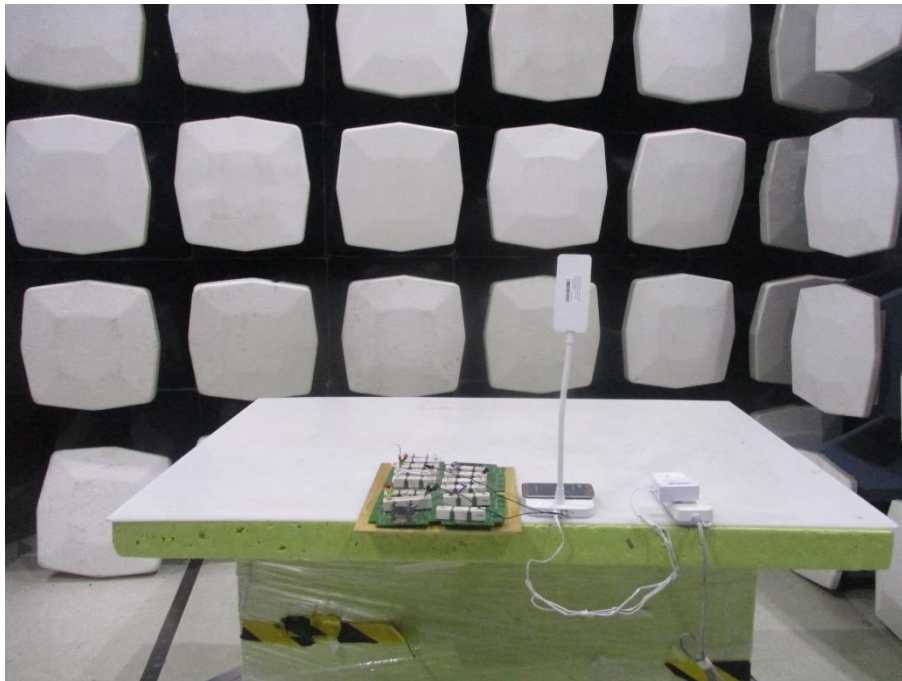

**RADIATED EMISSION TEST SET-UP**

Front View (up to 1GHz)

Back View (up to 1GHz)

The EUT is placed at the center of turntable