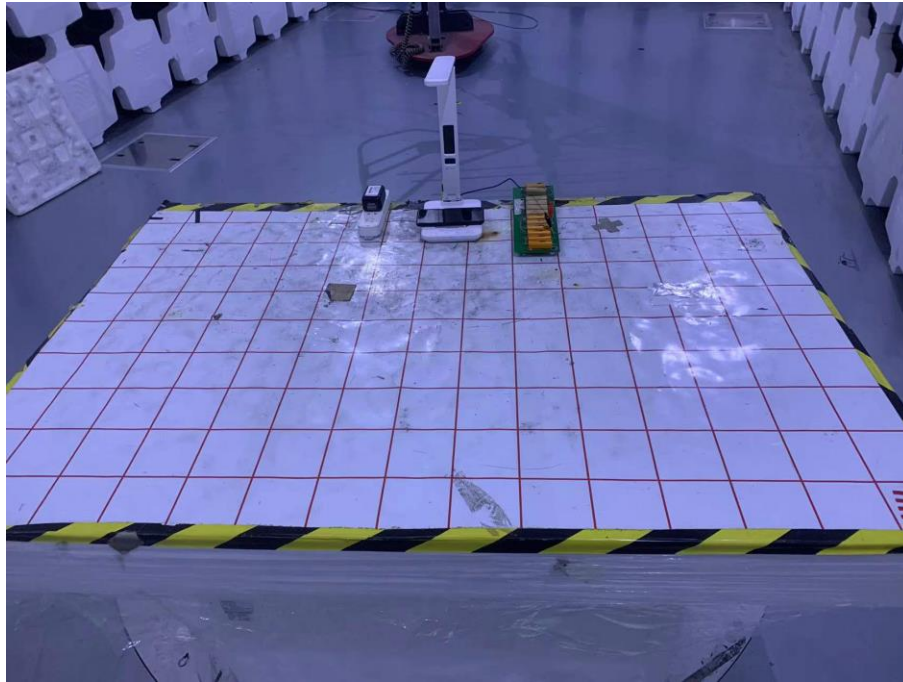

RADIATED EMISSION TEST SET-UP

Front View (Below 1GHz)

Back View (Below 1GHz)

The EUT is placed at the center of turntable