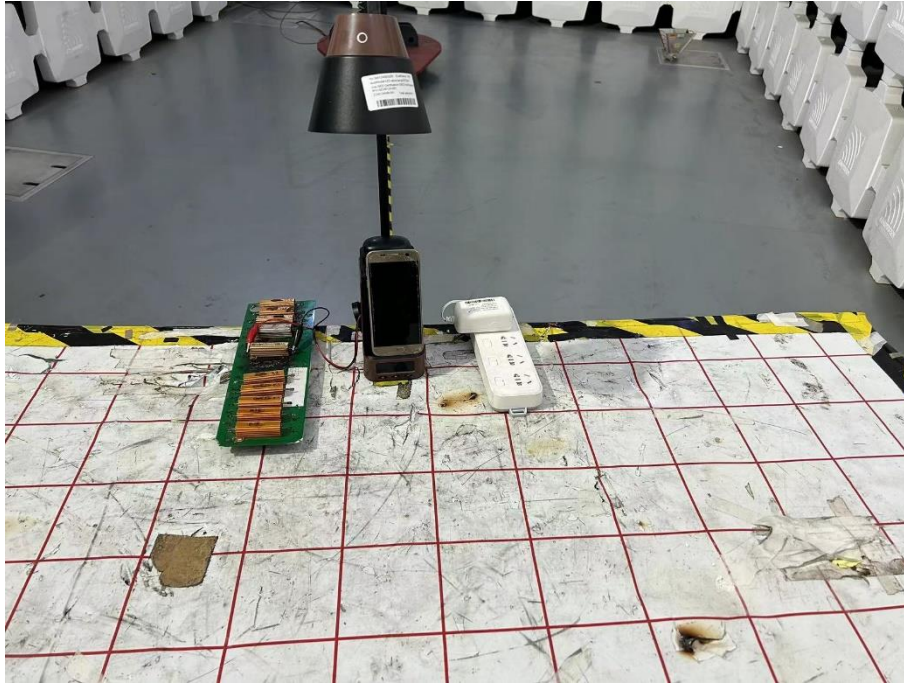

RADIATED EMISSION TEST SET-UP

Front View (Below 1GHz)

Back View (Below 1GHz)

The EUT is placed at the center of turntable