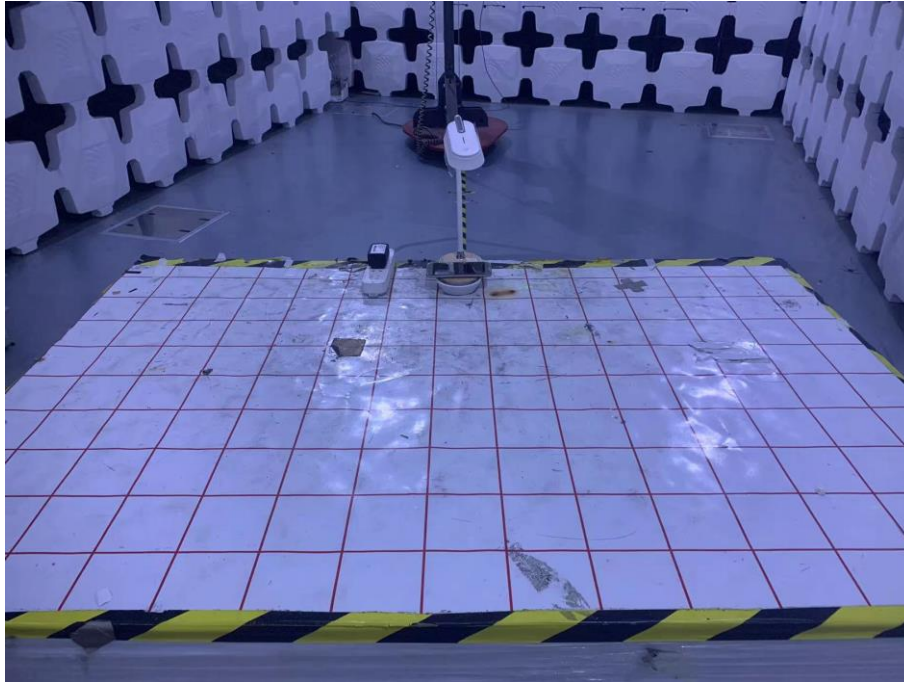

RADIATED EMISSION TEST SET-UP

Front View (Below 1GHz)

Back View (Below 1GHz)

The EUT is placed at the center of turntable