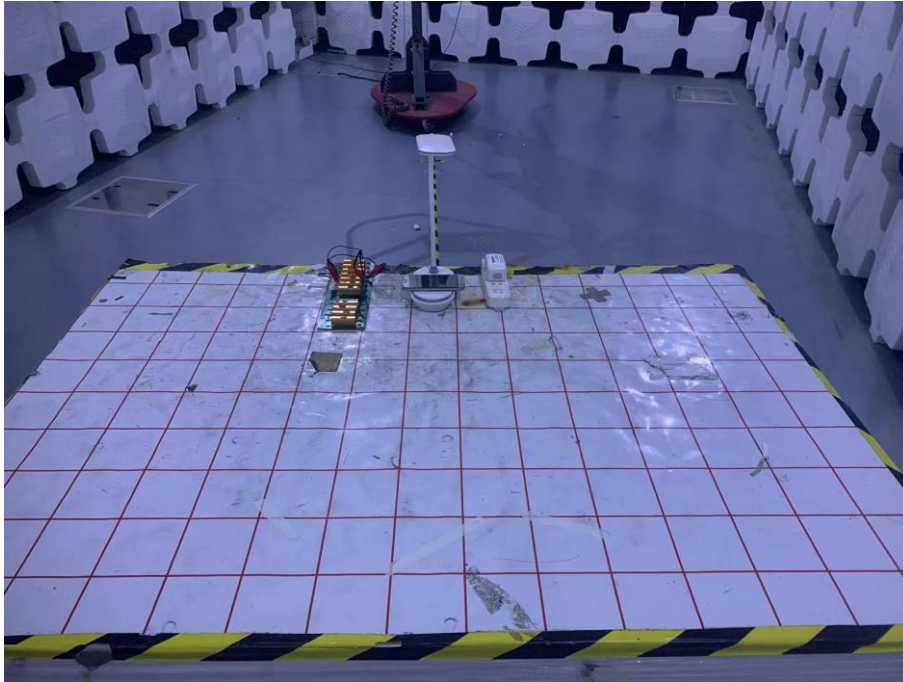

**RADIATED EMISSION TEST SET-UP**

Front View (Below 1GHz)

Back View (Below 1GHz)

The EUT is placed at the center of turntable