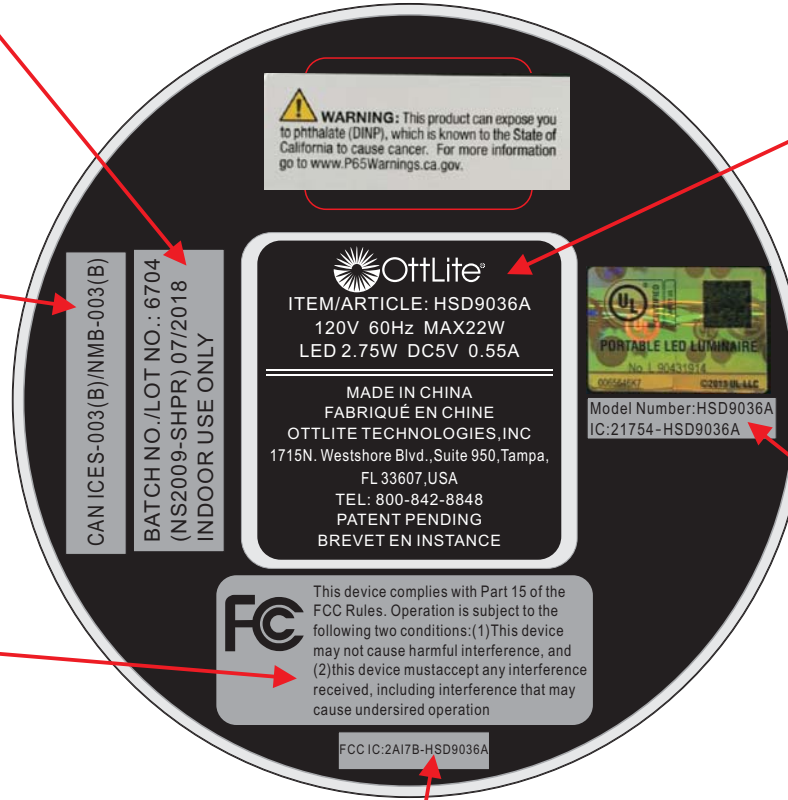

Sticker 3
Size: 40x12mm

BATCH NO./LOT NO.: 6704
(NS2009-SHPR) 07/2018
INDOOR USE ONLY

■ BLACK
■ PANTONE 877C (Silver)

Sticker 4
Size: 40x8mm

CAN ICES-003(B)/NMB-003(B)

■ BLACK
■ PANTONE 877C (Silver)

Sticker 2
Size: 50x20mm

FC This device complies with Part 15 of the FCC Rules. Operation is subject to the following two conditions: (1) This device may not cause harmful interference, and (2) this device must accept any interference received, including interference that may cause undesired operation

■ BLACK
■ PANTONE 877C (Silver)

Sticker 1
Size: 40x42mm

OttLite®
ITEM/ARTICLE: HSD9036A
120V 60Hz MAX22W
LED 2.75W DC5V 0.55A

MADE IN CHINA
FABRIQUÉ EN CHINE
OTTLITE TECHNOLOGIES, INC
1715N. Westshore Blvd., Suite 950, Tampa,
FL 33607, USA
TEL: 800-842-8848
PATENT PENDING
BREVET EN INSTANCE

□ WHITE
■ BLACK

Sticker 5
Size: 25x5.5mm

Model Number: HSD9036A
IC: 21754-HSD9036A

■ BLACK
■ PANTONE 877C (Silver)

Sticker 6
Size: 20x5.0mm

FCC IC: 2A17B-HSD9036A

■ BLACK
■ PANTONE 877C (Silver)