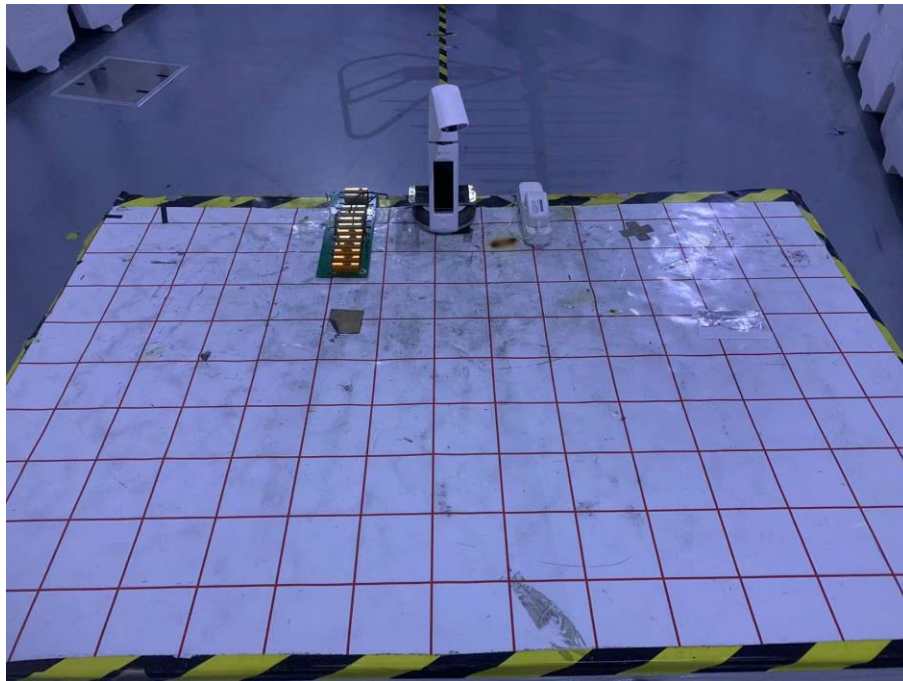

RADIATED EMISSION TEST SET-UP

Front View (Below 1GHz)

Back View (Below 1GHz)

The EUT is placed at the center of turntable