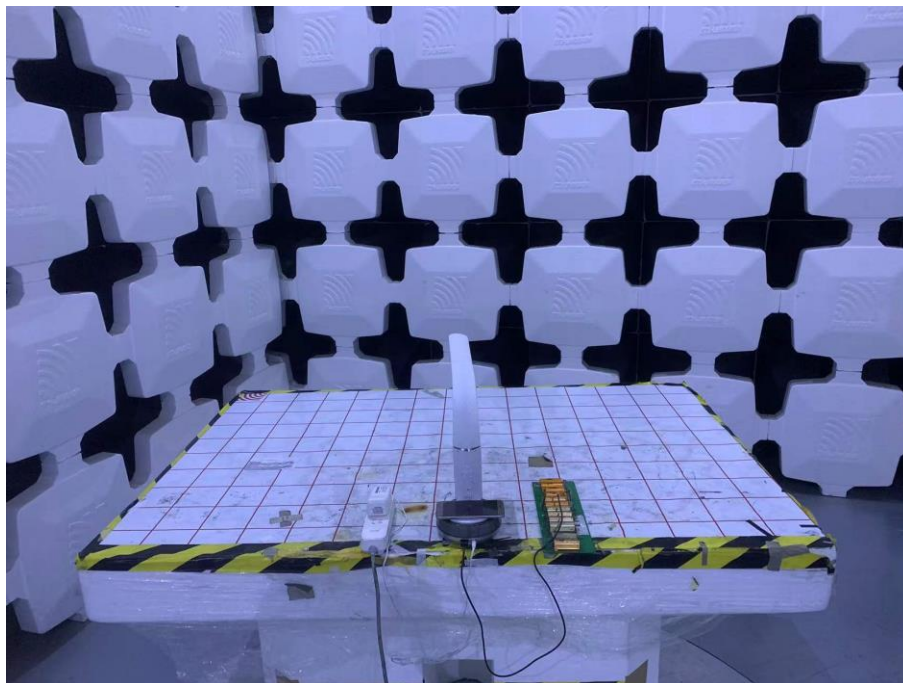

RADIATED EMISSION TEST SET-UP

Front View (Below 1GHz)

Back View (Below 1GHz)

The EUT is placed at the center of turntable