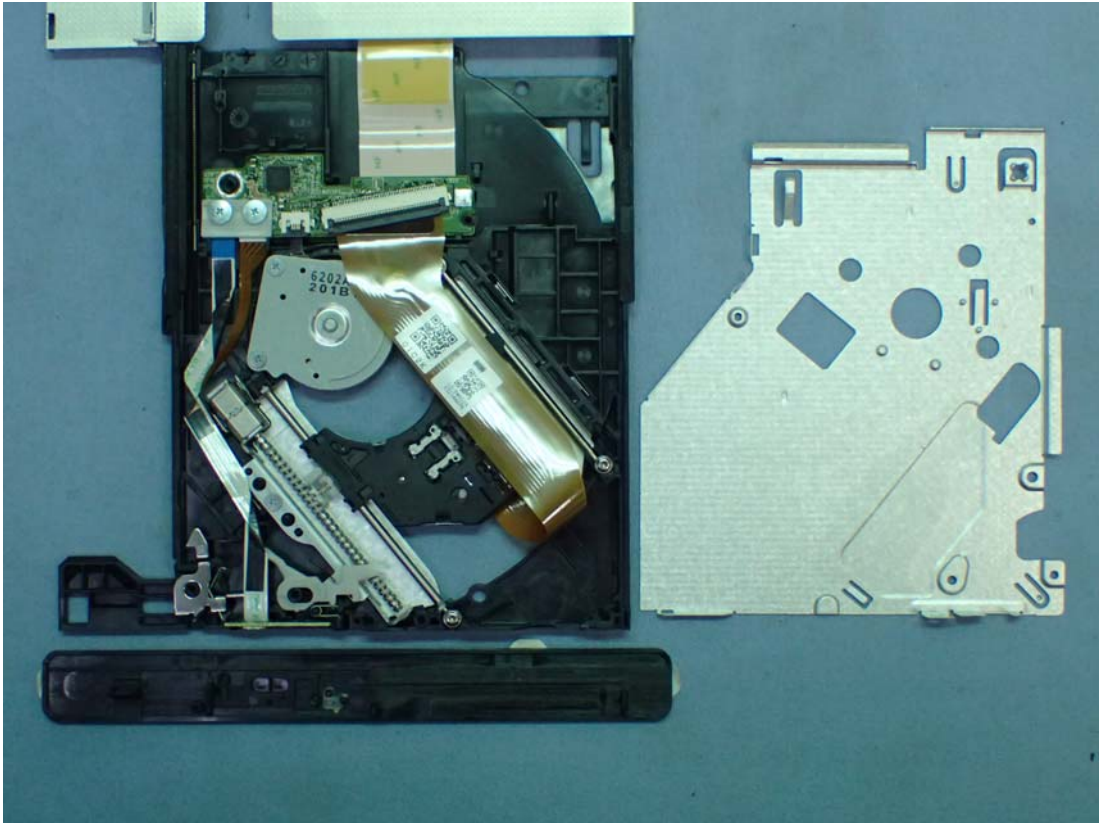

EUT Internal Photos

Figure 3  
Internal View (Remove Cover)

Figure 4  
Internal View (Remove RF Board)

Figure 5  
Internal View (RF Board, Front View)

Figure 6  
Internal View (RF Board, Front View)

Figure 7  
Internal View (Remove Control Board)

Figure 12  
Internal View (DVD/CD Drive, Bottom & Side View)

Figure 13  
Internal View

Figure 14  
Internal View

Figure 15  
Internal View (Driver & Optical Pickup, Front View)

Figure 16  
Internal View (Driver & Optical Pickup, Back View)

Figure 17  
Internal View (Main Board, Front View)

Figure 18  
Internal View (Main Board, Back View)

Figure 19  
Internal View (Internal Board, Front View)

Figure 20  
Internal View (Internal Board, Back View)

Figure 21  
Internal View (Control Board, Front View)

Figure 22  
Internal View (Control Board, Back View)

Figure 23  
Switch Power Supply, General Appearance (Top & Side View)

Figure 24  
Switch Power Supply, General Appearance (Bottom & Side View)