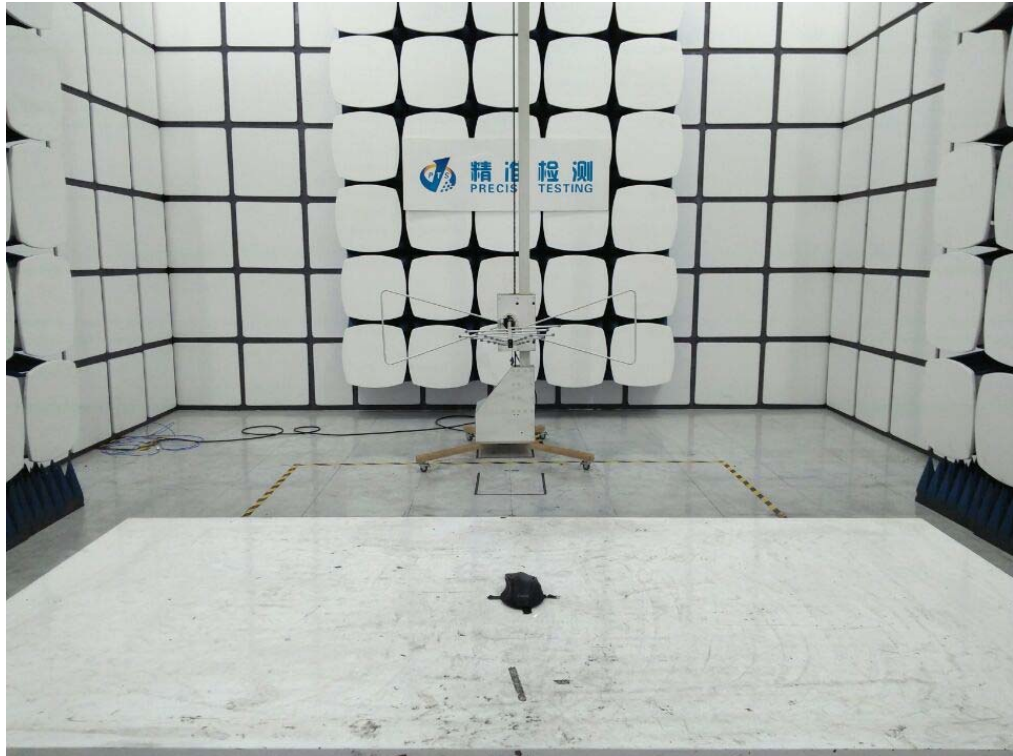

FCC ID: 2A16IHV-MS976GT

TEST SETUP
Spurious Emissions
From 30MHz-1000MHz

Above 1GHz