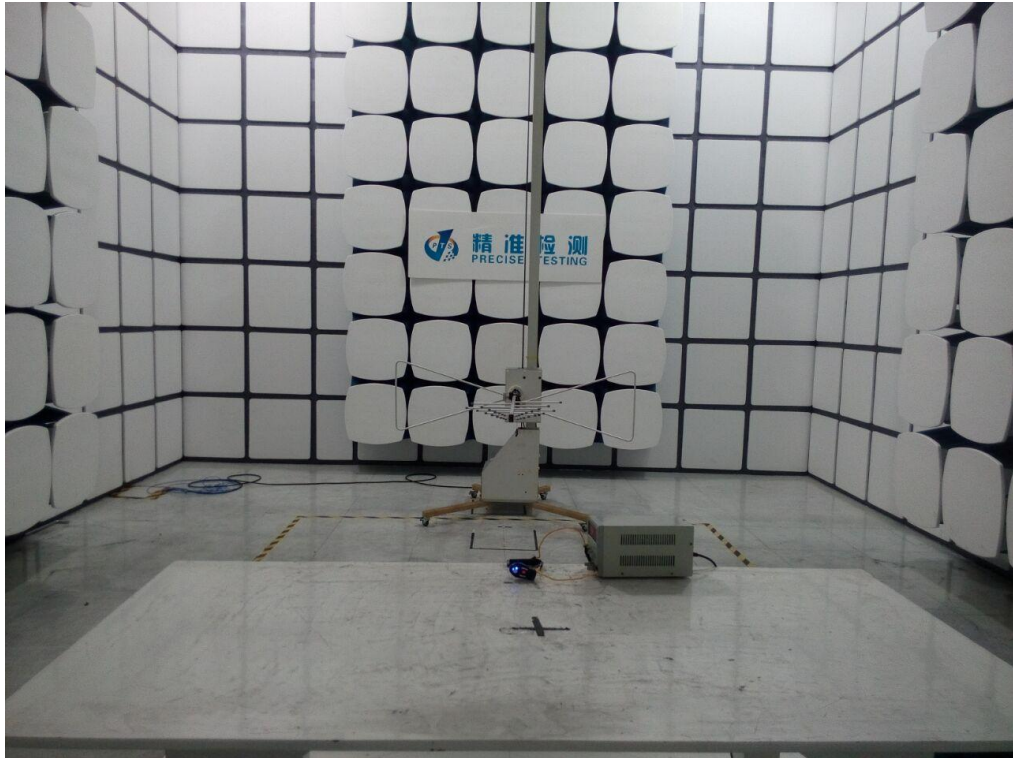

FCC ID: 2A16IHV-FM25
TEST SETUP
From 30MHz-1000MHz

Above 1GHz