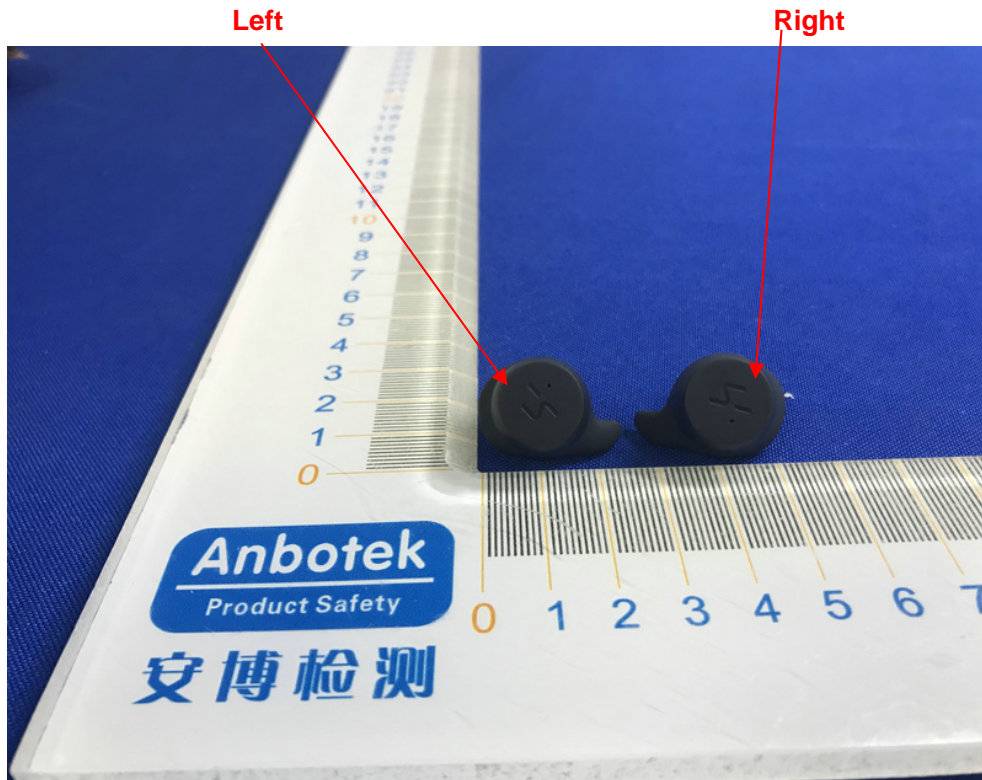

## Label Location On EUT

## Label

FCC ID: 2A16IG1-PROE