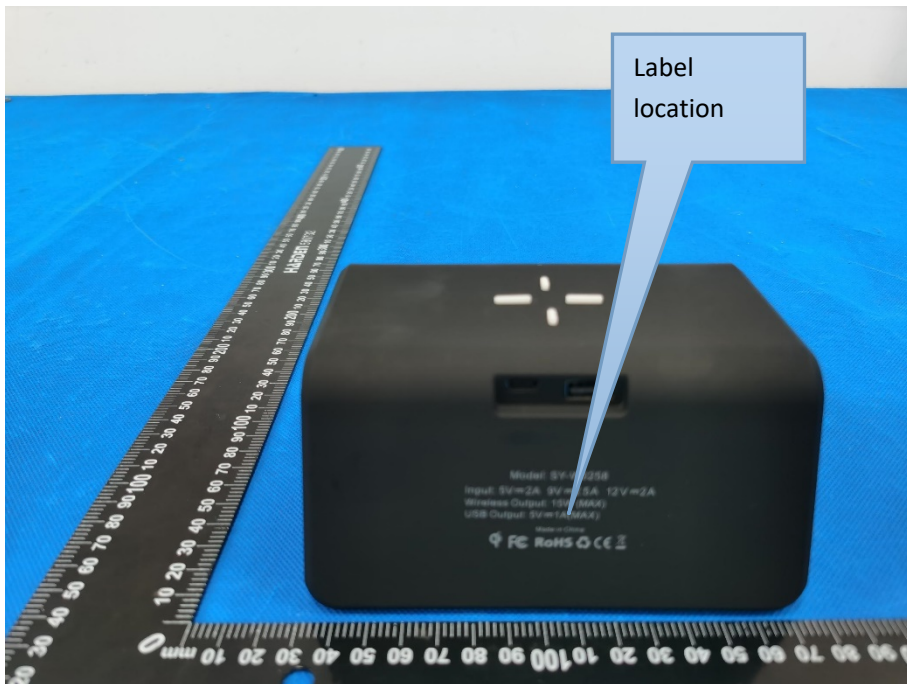

## Label & label location

20mm\*10mm

FCC ID:2A16I-W320