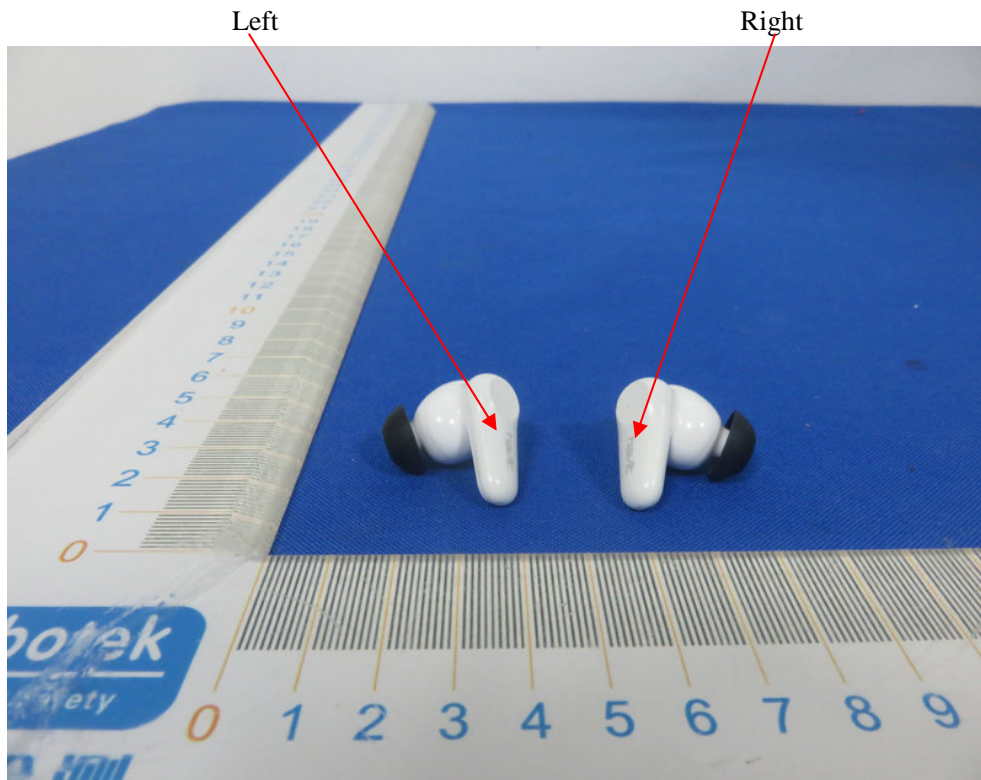

## Label Location On EUT

Label

**FCC ID: 2A16I-TW915**