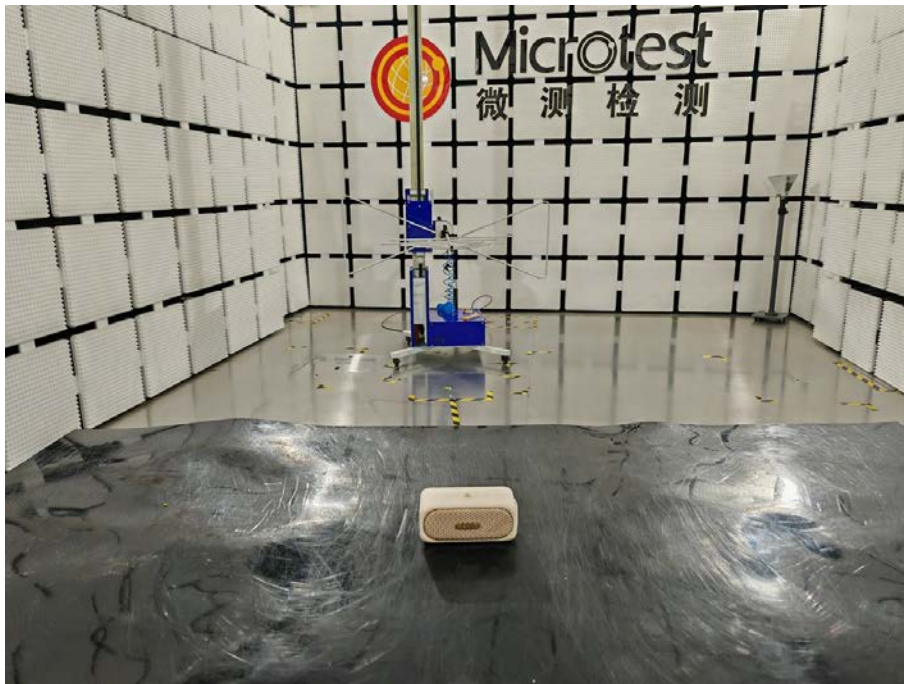

Photographs of the test setup

Model: SK905BT

Conducted Emission at AC power line

Radiated emissions (below 1GHz)

Radiated emissions (above 1GHz)