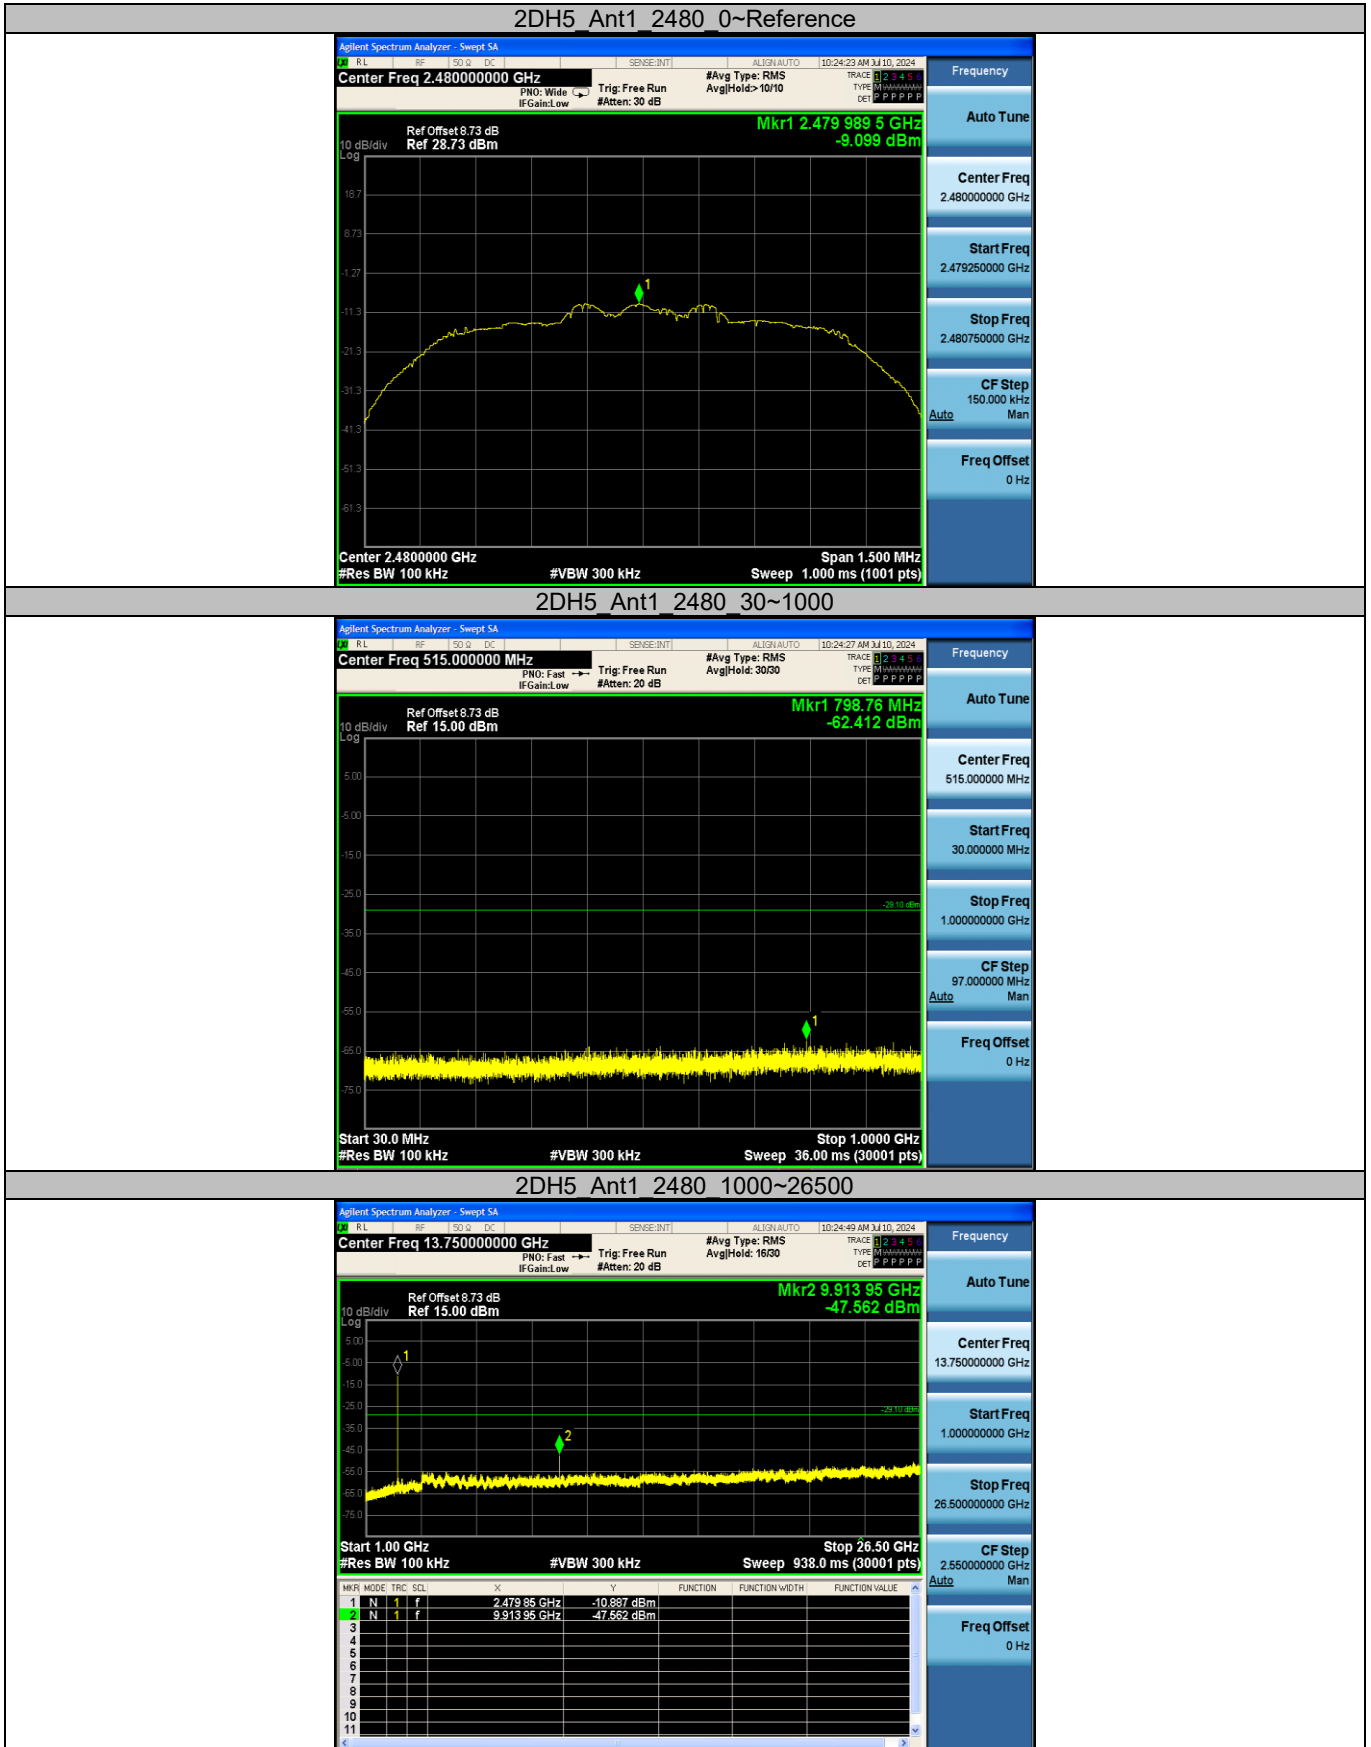

Appendix E: Number of hopping channels

Test Result

Test Mode	Antenna	Frequency [MHz]	Result [Num]	Limit [Num]	Verdict
DH5	Ant1	Hop	79	≥15	PASS
2DH5	Ant1	Hop	79	≥15	PASS

Test Graphs

Appendix F: Band edge measurements

Test Graphs

Appendix G: Conducted Spurious Emission

Test Graphs

----End of Report----