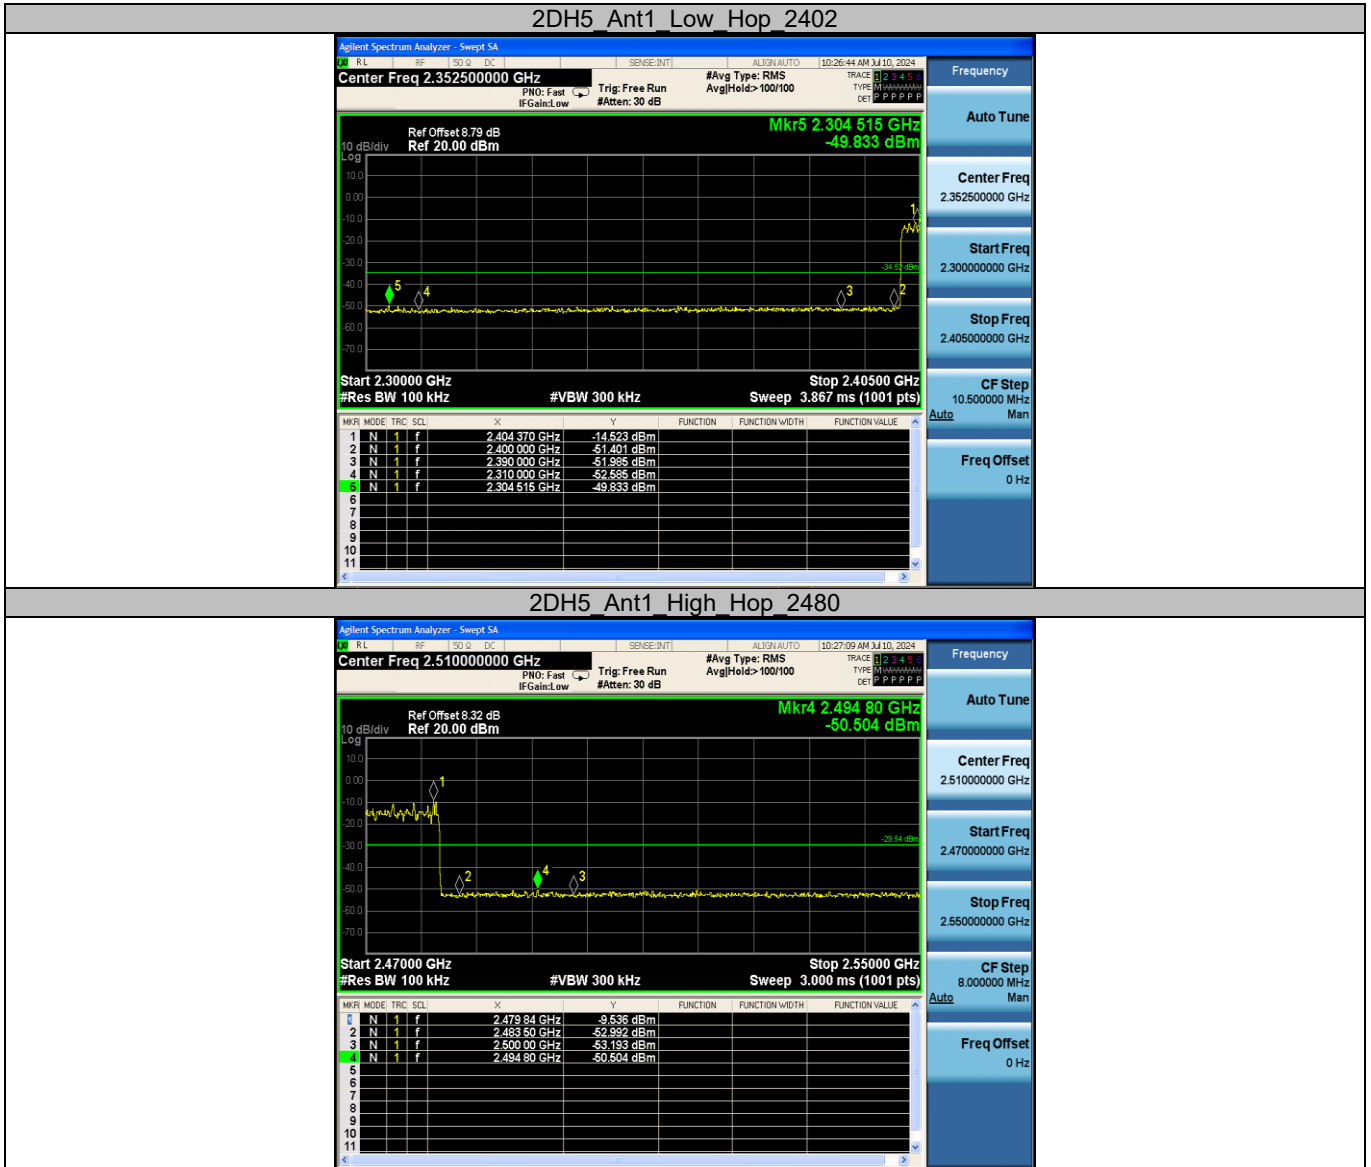

Appendix E: Number of hopping channels

Test Result

Test Mode	Antenna	Frequency [MHz]	Result [Num]	Limit [Num]	Verdict
DH5	Ant1	Hop	79	≥15	PASS
2DH5	Ant1	Hop	79	≥15	PASS

Test Graphs

Appendix F: Band edge measurements

Test Graphs

Appendix G: Conducted Spurious Emission

Test Graphs

----End of Report----