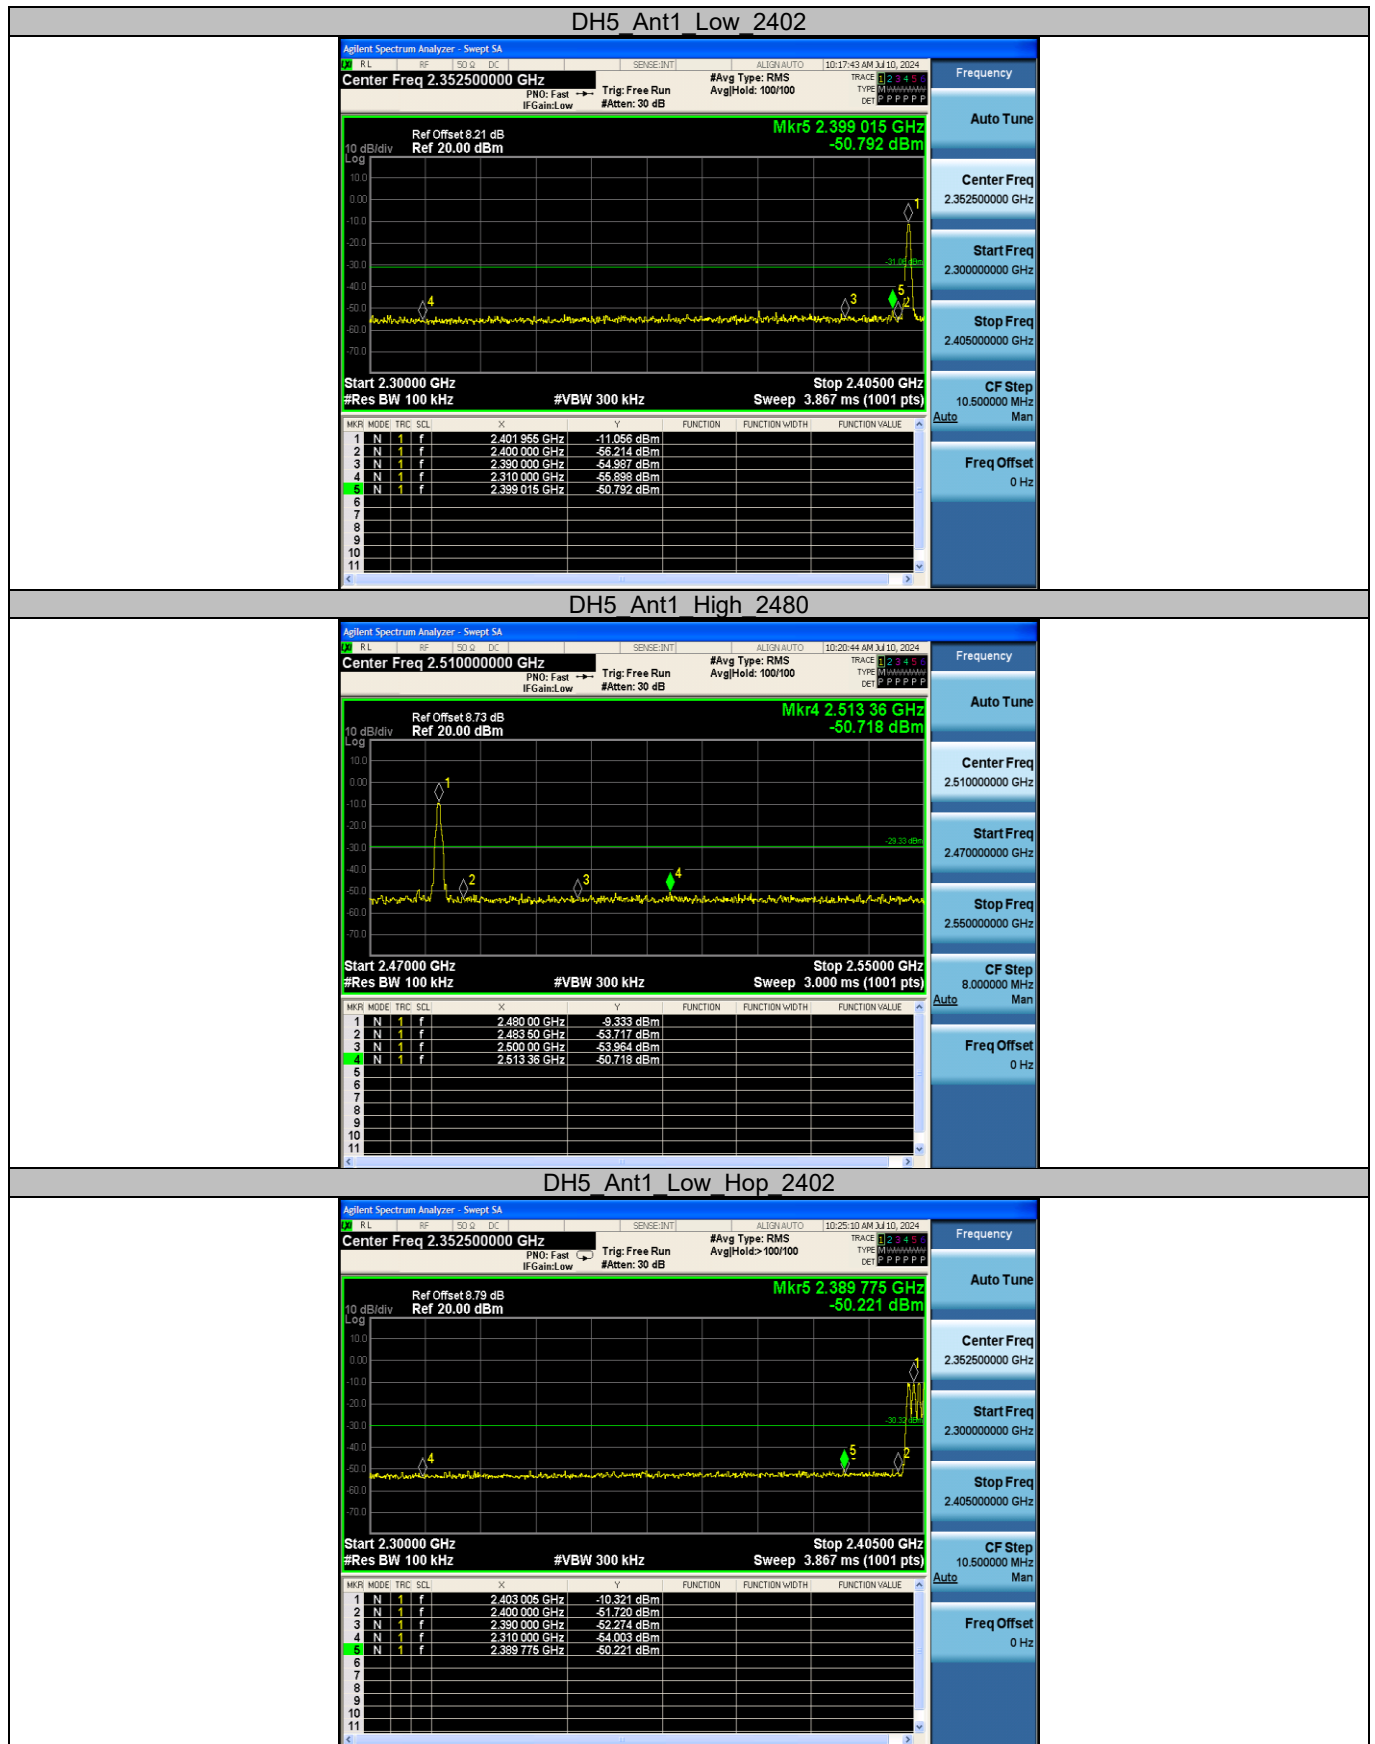

Appendix E: Number of hopping channels

Test Result

Test Mode	Antenna	Frequency [MHz]	Result [Num]	Limit [Num]	Verdict
DH5	Ant1	Hop	79	≥15	PASS
2DH5	Ant1	Hop	79	≥15	PASS

Test Graphs

Appendix F: Band edge measurements

Test Graphs

Appendix G: Conducted Spurious Emission

Test Graphs

----End of Report----