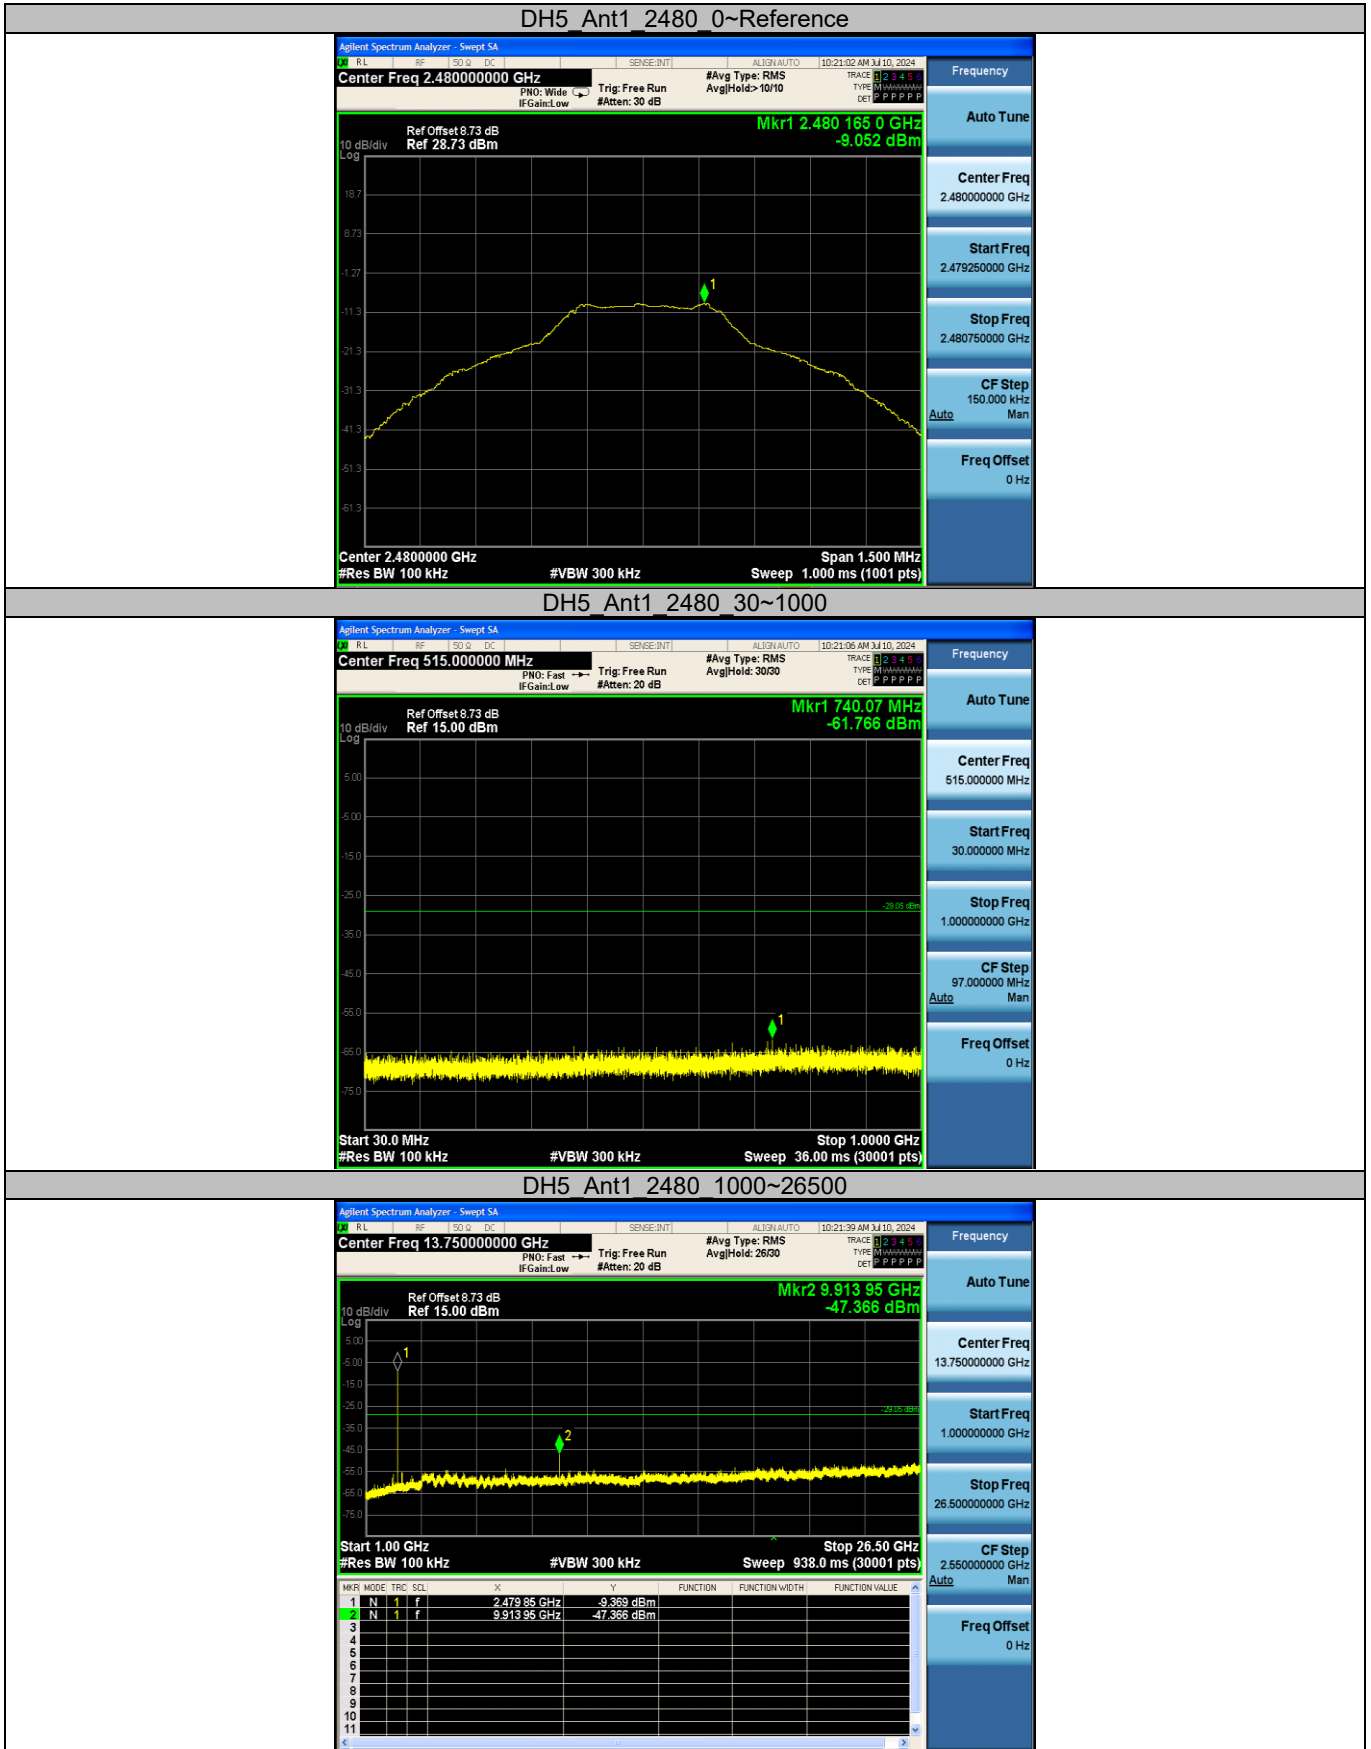

Appendix E: Number of hopping channels

Test Result

Test Mode	Antenna	Frequency [MHz]	Result [Num]	Limit [Num]	Verdict
DH5	Ant1	Hop	79	≥15	PASS
2DH5	Ant1	Hop	79	≥15	PASS

Test Graphs

Appendix F: Band edge measurements

Test Graphs

Appendix G: Conducted Spurious Emission

Test Graphs

----End of Report----