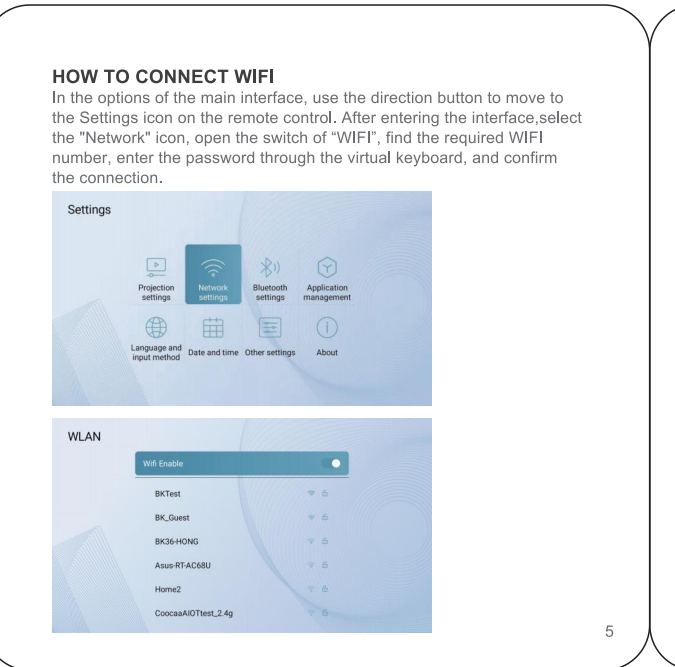

材质: 128g双铜纸, 双面彩色印刷, 风琴折  
 Material : 128g double copper paper, over-matte glue, double-sided color printing, organ fold

尺寸(Size): 88 X 88 mm

front side  
正面

back side  
反面