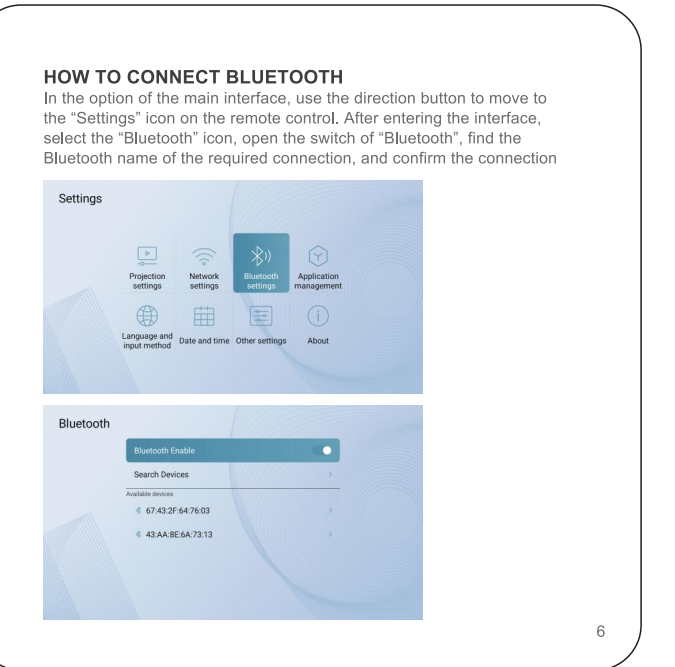

材质: 128g双铜纸, 双面彩色印刷, 风琴折  
 Material : 128g double copper paper, over-matte glue, double-sided color printing, organ fold

尺寸(Size): 88 X 88 mm

front side  
正面

back side  
反面