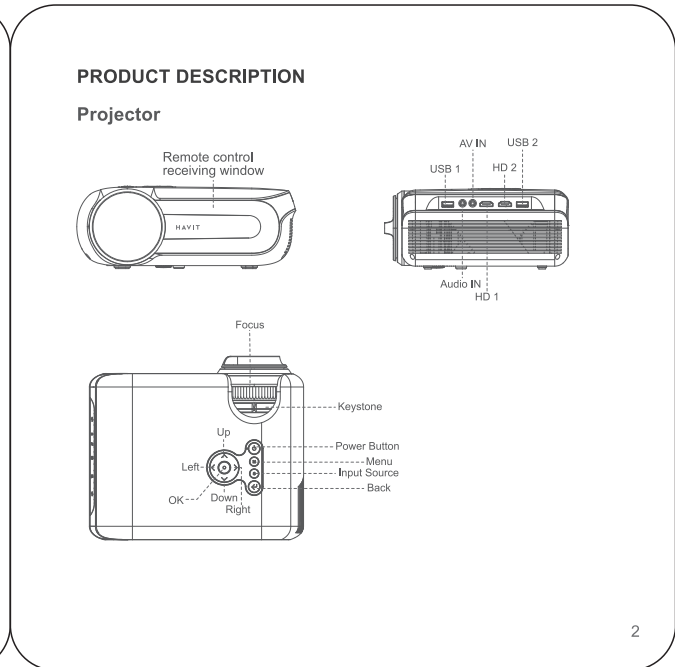

材质: 128g双铜纸, 双面彩色印刷, 风琴折  
 Material : 128g double copper paper, over-matte glue, double-sided color printing, organ fold

尺寸(Size): 88 X 88 mm

front side  
正面

back side  
反面