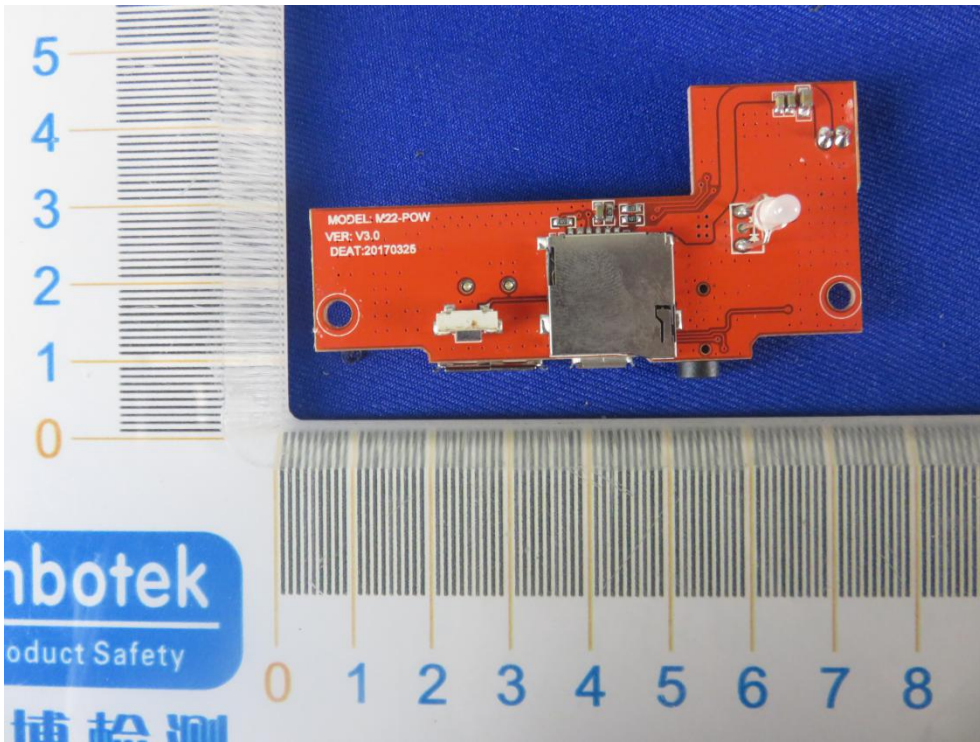

Antenna

HKD-40 3.7V 16.28WH  
4400MAH 20170407DO

botek  
duct Safety

0 1 2 3 4 5 6 7 8 9