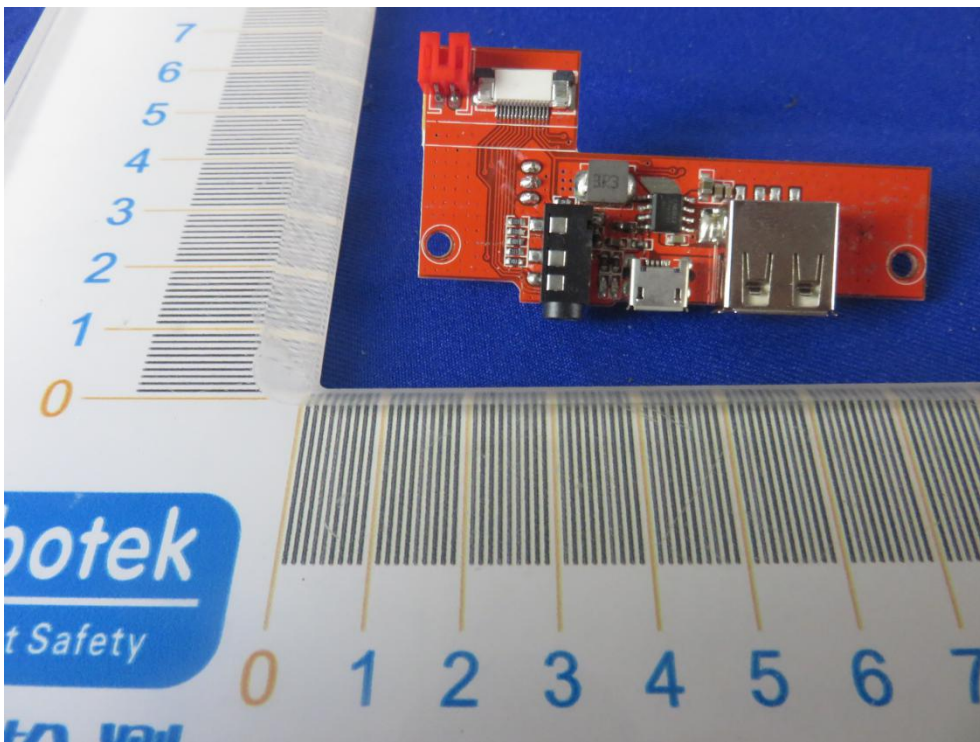

Antenna

HKD-40 3.7V 16.28WH  
4400MAH 20170407DO

botek  
duct Safety

0 1 2 3 4 5 6 7 8 9