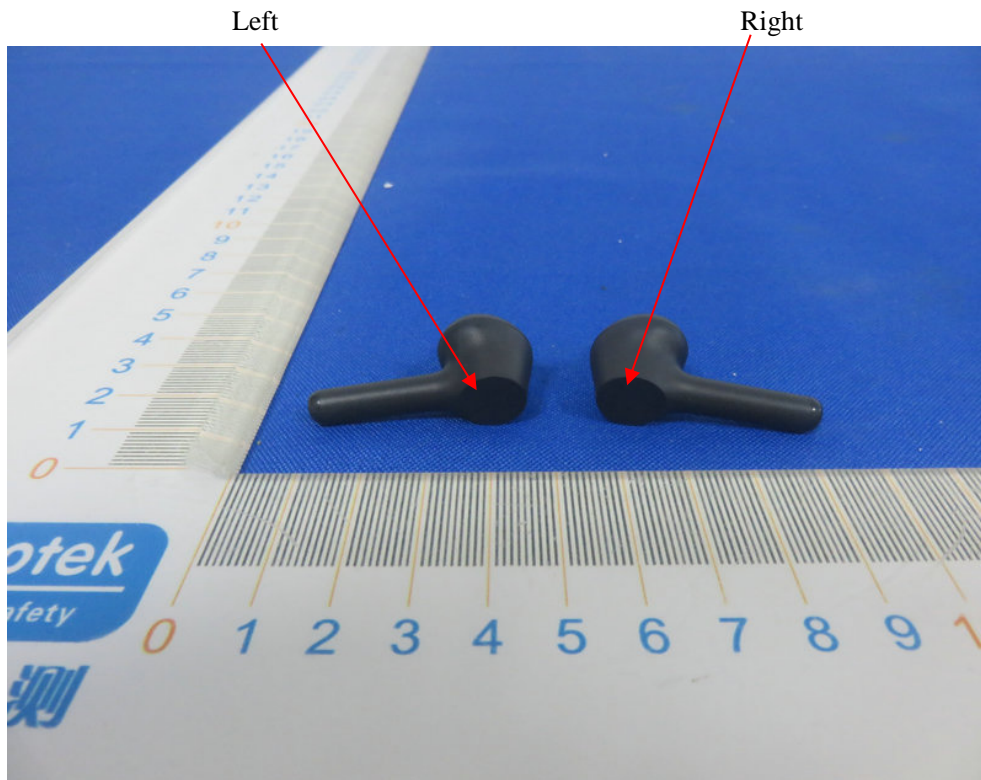

Label Location On EUT

Label

FCC ID: 2A16I-I92