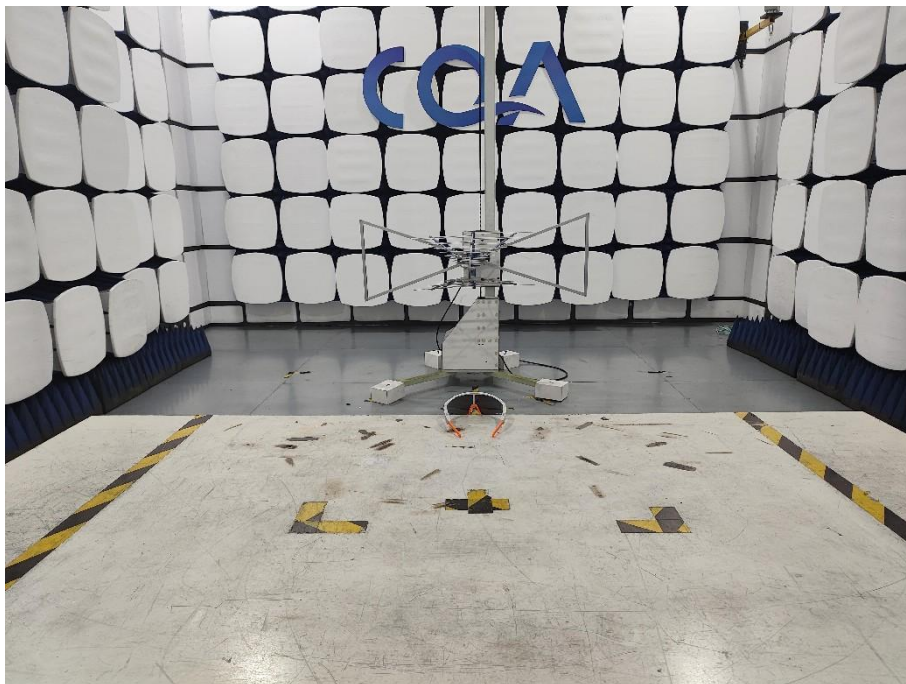

Setup photos

1 Photographs - EUT Test Setup

1.1 Radiated Emission

9KHz~30MHz:

30MHz~1GHz:

Above 1GHz:

1.2 Conducted Emission