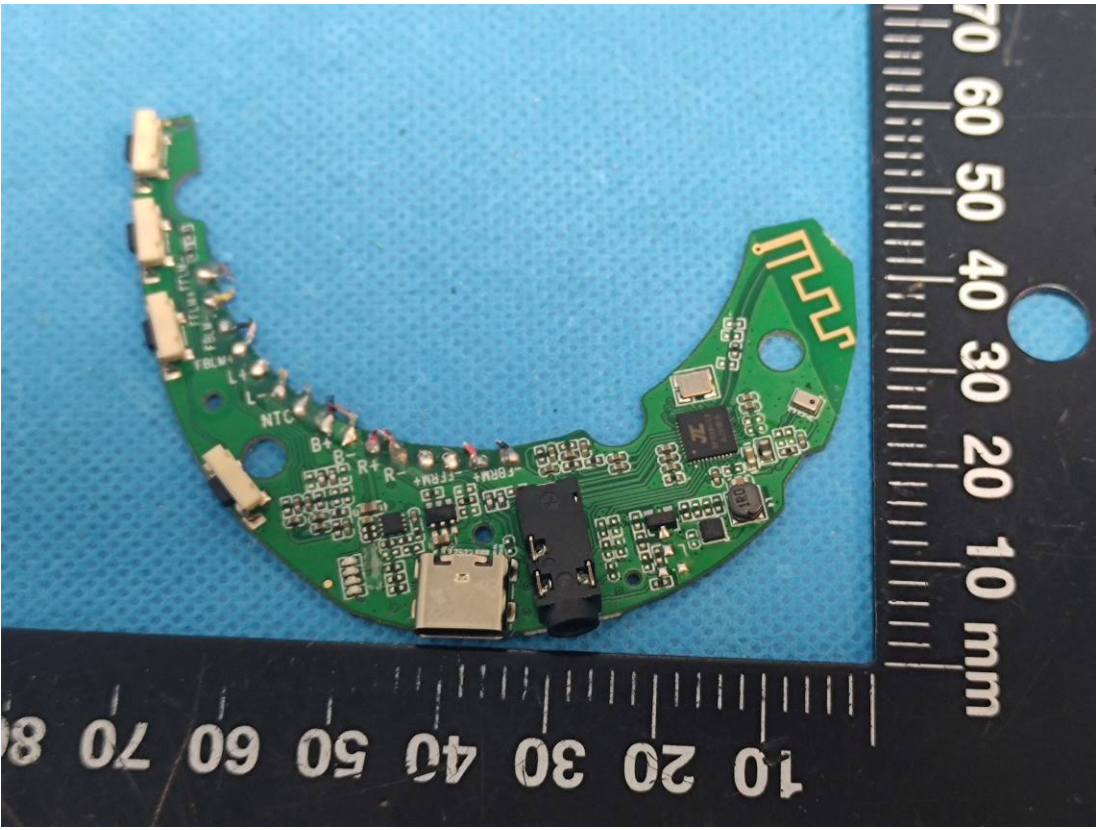

EXHIBIT C - EUT INTERNAL PHOTOGRAPHS

Antenna

- CM 403049 3.7V
700mAh 2.59Wh
+ 20230426