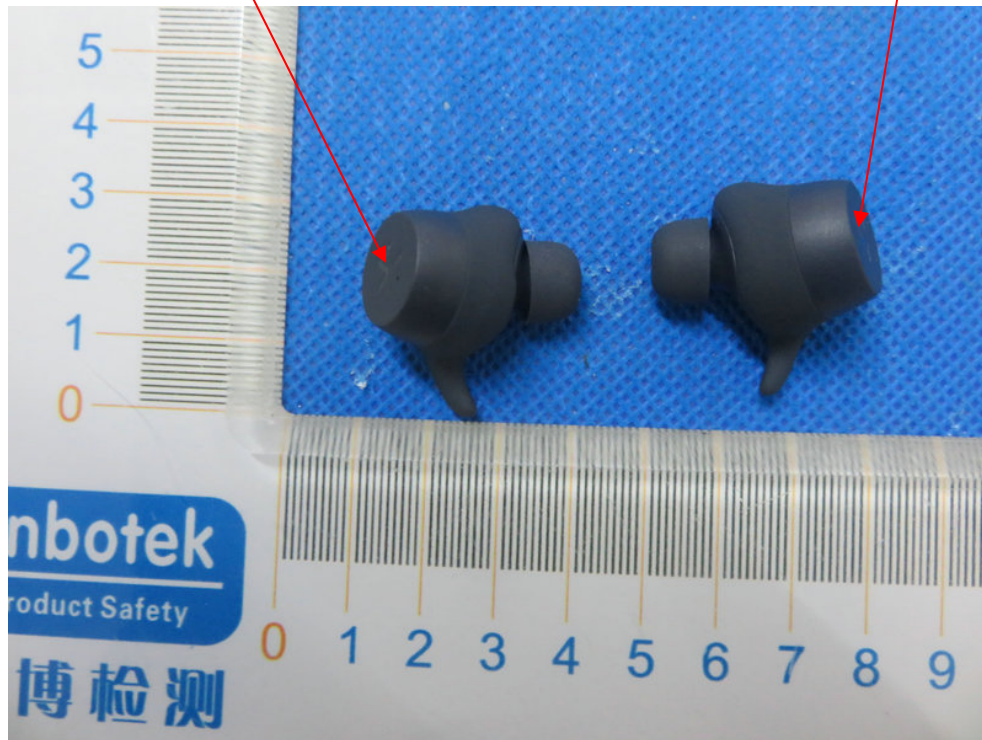

Label Location On EUT(Left)

(Right)

Label

**Product Name: True Wireless Earbuds**

**Model Number: G1 Pro**

**FCC ID: 2A16I-G1PRO**